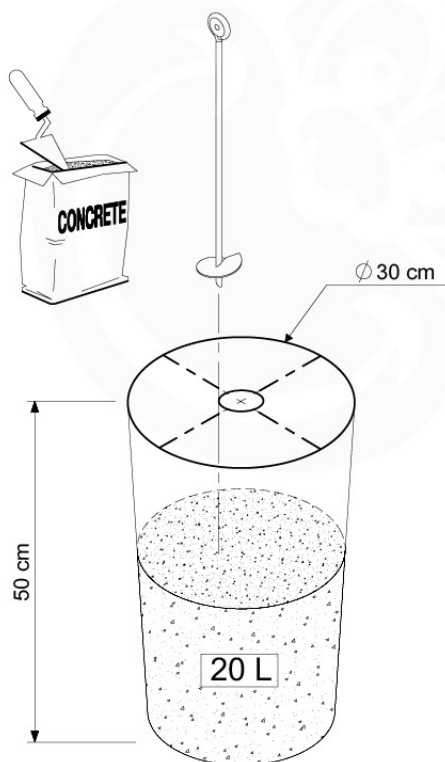

03 Playground Foundation

03-1

Foundation Plan - P06 - 27-11-2020 - v3

03-2

Foundation Plan - P06 - 27-11-2020 - v3