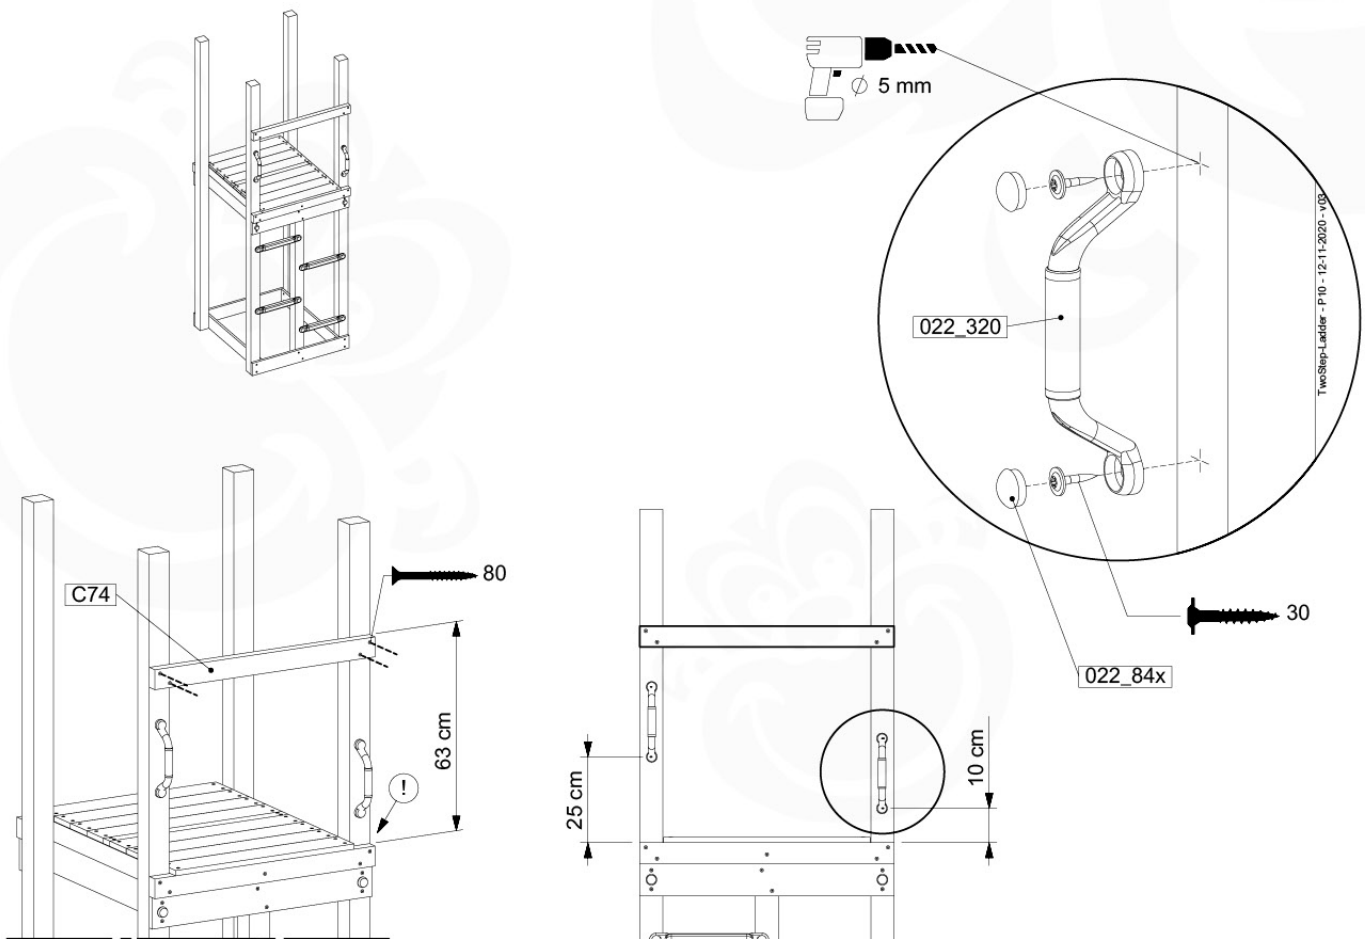

TwoStep-Ladder - P02 - 12-11-2020 - v03

07-1

07-2

07-3

08 Roof Canvas Gable

RF02

(100_606)

	PartNo	PartName	QTY.
Hardware Pack 100_606	001_417	Stealth Screw 8x80	6
	002_219	Gap Point Screw T25 - 5x30	12
	002_220	Gap Point Screw T25 - 5x45	8
	002_223	Gap Point Screw T25 - 5x80	2
	002_308	Gap Point Screw T25 - 5x20	10
	022_31x	bpc-base version 3	6
	022_84x	bpc cover	6
	023_031	Finishing Washer GPS 5.0	10
Other	123_220	Canvas sheet 735x1365mm (min. 735x1250)	1
Wood	C74	Beam 740 mm	1
	D56	Board L=(650 - board width) mm	2
	D65	Board 650 mm	4
	D74	Board 740 mm	2