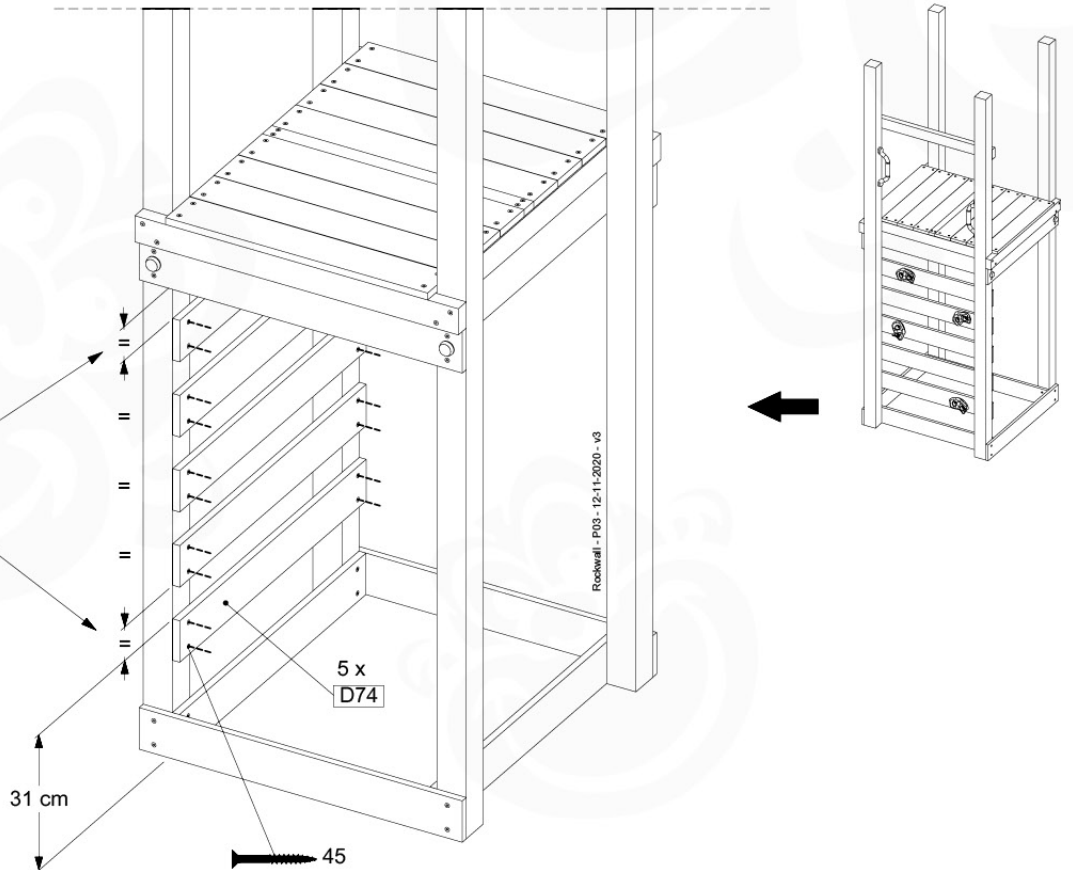

06-1

min. 2,7 cm
max. 8,8 cm

Rockwall - P03 - 12-11-2020 - v3