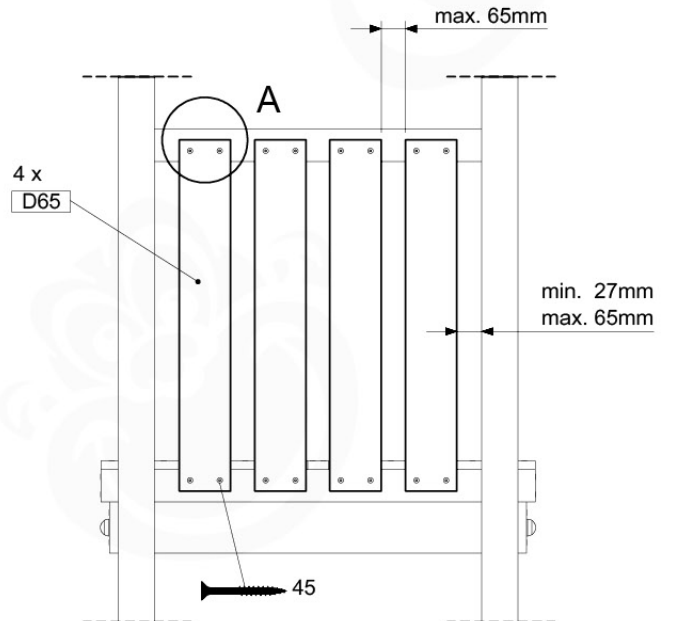

Base Tower - P04 - BT03 - 11-11-2020 - v3.0

04-1

04-2

04-3

05 Balustrade (1x)

BL01

(100_601)

	PartNo	PartName	QTY.
Hardware Pack 100_601	002_220	Gap Point Screw T25 - 5x45	16
	002_223	Gap Point Screw T25 - 5x80	4
Wood	C74	Beam 740 mm	1
	D65	Board 650 mm	4

Balustrade AL - P02 U - 12-11-2020 - v3.0

05-1

min. 27mm
max. 65mm

06 Rockwall

RW01

(194_105)

	PartNo	PartName	QTY.
Hardware pack 100_604	001_102	Washer Head Screw T40 M8x30	8
	002_220	Gap Point Screw T25 - 5x45	24
	002_223	Gap Point Screw T25 - 5x80	4
	003_010	M8 spring lock washer	8
	004_050	M8 22mm Drive in Nut	8
Other	022_50x	Climbing Rock	4
	120_102	Handgrip set (2x Grip, 4x BoltCaps, 4x StealthScrew30)	1
Wood	C74	Beam 740 mm	1
	D74	Board 740 mm	5