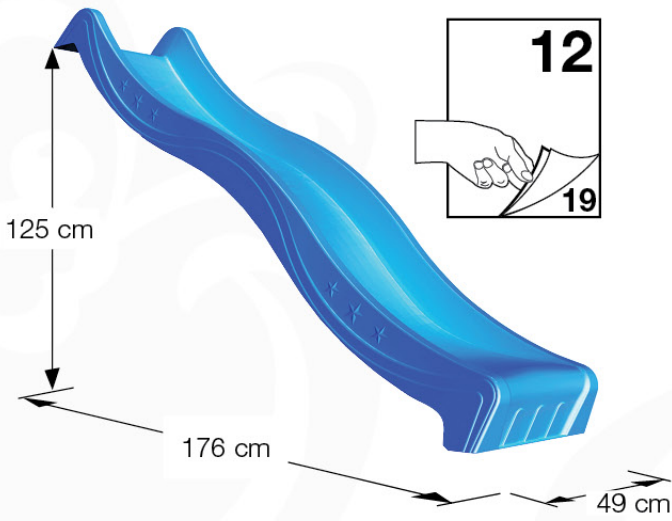

Tower Anchors - P.02 - 6-11-2020 - 6A

10-1

10-2

11 Add-on

Wavy Star Slide XL

- 324_100 Yellow
- 324_200 Blue
- 324_300 Green
- 324_400 Red
- 324_500 Fuchsia
- 324_600 Dark Green

Fireman's Pole

201_275

12 Slide Set

SL02

(194_107)

	PartNo	PartName	QTY.
Hardware Pack 100_605	000_101	Nail Pan Head	10
	002_223	Gap Point Screw T25 - 5x80	4
	002_308	Gap Point Screw T25 - 5x20	2
Other	120_102	Handgrip set (2x Complete)	1
	123_200	Bumperpad	1
	324_xxx 334_xxx	Wavy Star Slide XL 2200 mm / Wavy Star Slide XL 2650 mm	1
Wood	C74	Beam 740 mm	1