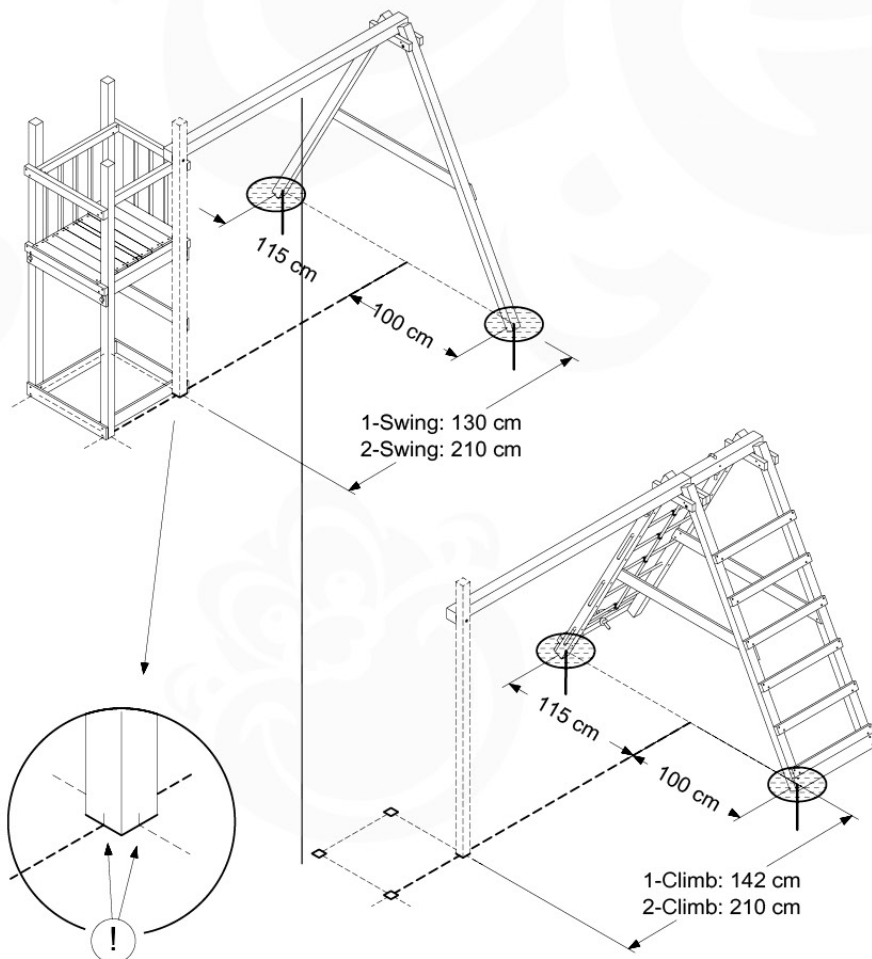

03 Playground Foundation

03-1

Foundation Plan - P06 - 27-11-2020 - v3

03-2

Foundation Plan - P06 - 27-11-2020 - v3

04 Base Tower

BT03

(194_100)

	PartNo	PartName	QTY.
Hardware Pack 100_600	001_406	Stealth Screw 8x45	6
	002_220	Gap Point Screw T25 - 5x45	72
	002_223	Gap Point Screw T25 - 5x80	16
Other	007_001	Ground-anchor	2
Hardware Pack 100_600	022_31x	bpc-base version 3	4
	022_84x	bpc cover	4
Wood	A220	Post 70x70 L2200	4
	C74	Beam 740 mm	4
	D60	Board 600 mm	10
	D74	Board 740 mm	8

Base Tower - P04 - BT03 - 11-11-2020 - v3.0

04-1

04-2

04-3

05 Balustrade (1x)

BL01

(100_601)

	PartNo	PartName	QTY.
Hardware Pack 100_601	002_220	Gap Point Screw T25 - 5x45	16
	002_223	Gap Point Screw T25 - 5x80	4
Wood	C74	Beam 740 mm	1
	D65	Board 650 mm	4