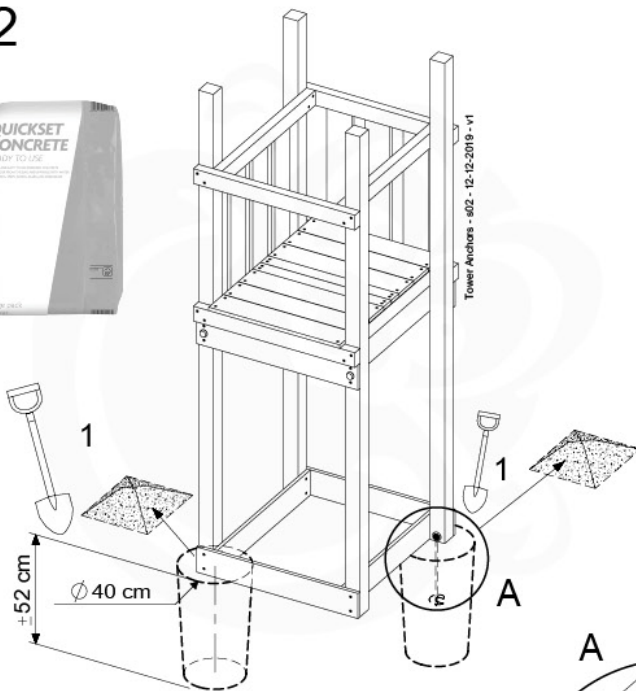

# 20 Ground Anchors

1

Tower Anchors - 601 - 12.12.2019 - v1

2

CONCRETE  
40 L / 80 kg

24h