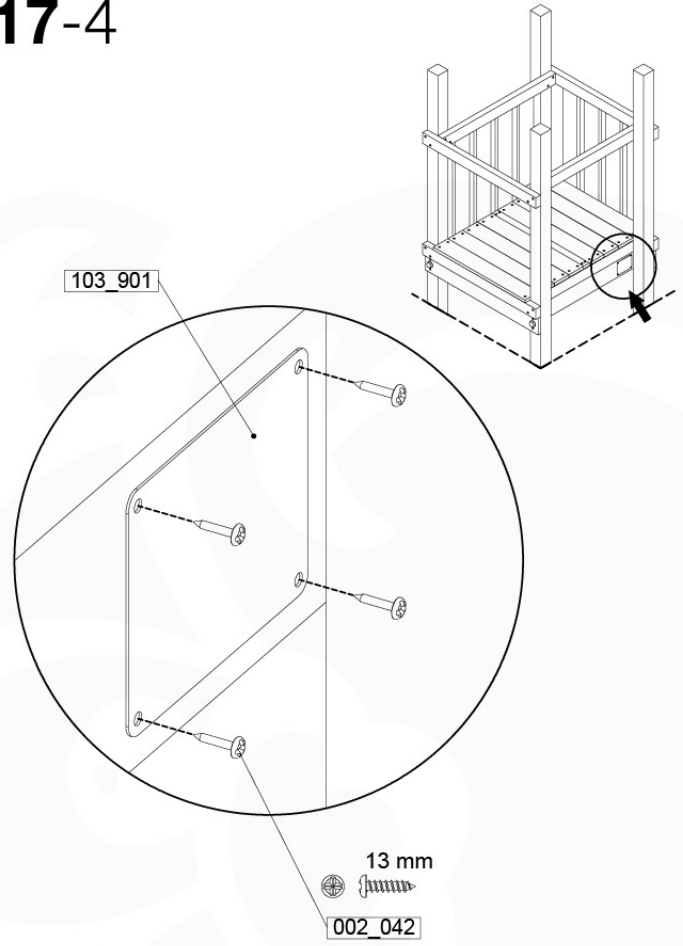

	PartNo	PartName	QTY.
Hardware Pack 100_346	001_103	M8 Washer Head Screw 40mm	2
	002_223	Gap Point Screw T25 - 5x80	4
	003_010	M8 spring lock washer	2
	003_040	M8 Washer	2
	004_052	M8 Drive-in Nut 30mm	2
	004_054	M8 Drive-in Nut 45mm	2
	022_31x	bpc-base version 3	2
	022_84x	bpc cover	2
Other	102_915	Fireman's Pole	1
Timber	C74	Beam 740 mm	1

Accessory set - P02 - 29-9-2021 - 14

17-1

17-2

Accessory set - P03 - 29-9-2021 - 14

17-3

17-4

Accessories set - P04 - 29.9.2021 - v4

17-5