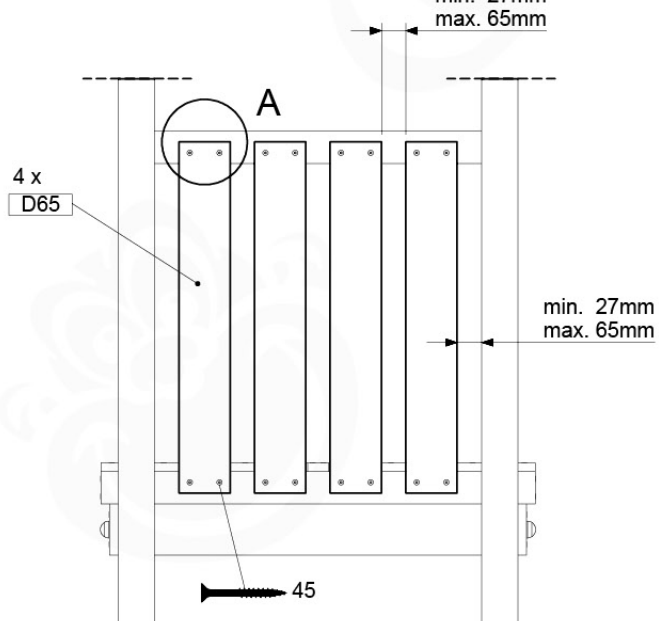

min. 27mm
max. 65mm