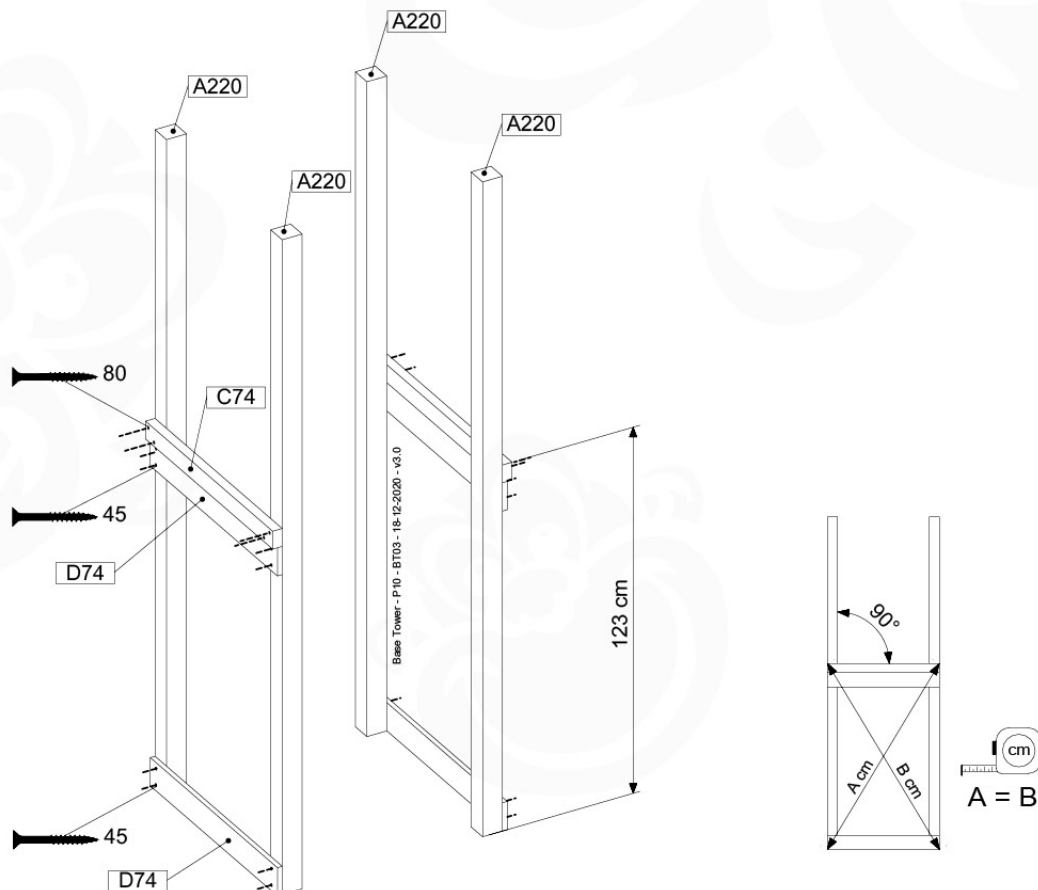

06 Playground Foundation

FD01

06-1

Foundation Plan - FIG. 2/11-2020 - 18

18 | Foundation Plan 06

07 Base Tower

BT03

(194_100)

	PartNo	PartName	QTY.
Hardware Pack 100_600	001_406	Stealth Screw 8x45	6
	002_220	Gap Point Screw T25 - 5x45	72
	002_223	Gap Point Screw T25 - 5x80	16
Other	007_001	Ground-anchor	2
Hardware Pack 100_600	022_31x	bpc-base version 3	4
	022_84x	bpc cover	4
Wood	A220	Post 70x70 L2200	4
	C74	Beam 740 mm	4
	D60	Board 600 mm	10
	D74	Board 740 mm	8

Base Tower - P04 - BT03 - 18-12-2020 - v3.0

07-1

07-2

07-3

08 Balustrade (2x)

BL01

(194_101)

	PartNo	PartName	QTY.
Hardware Pack 100_601	002_220	Gap Point Screw T25 - 5x45	16
	002_223	Gap Point Screw T25 - 5x80	4
Wood	C74	Beam 740 mm	1
	D65	Board 650 mm	4