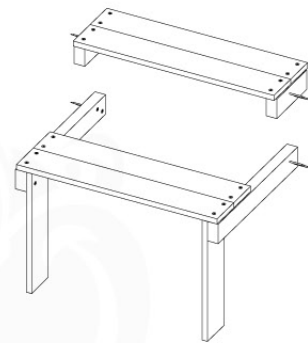

(194_117)

	PartNo	PartName	QTY.
Hardware Pack 100_615	002_220	Gap Point Screw T25 - 5x45	20
	002_223	Gap Point Screw T25 - 5x80	8
Wood	C62	Beam 620 mm	2
	D60	Board 600 mm	4
	D74	Board 740 mm	1

Picnic - P102 - 3-8-2021 - v3