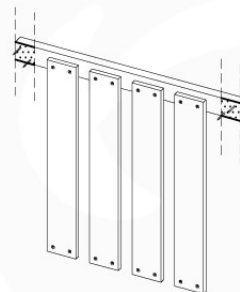

08 Balustrade (2x)

BL01

(194_101)

	PartNo	PartName	QTY.
Hardware Pack 100_601	002_220	Gap Point Screw T25 - 5x45	16
	002_223	Gap Point Screw T25 - 5x80	4
Wood	C74	Beam 740 mm	1
	D65	Board 650 mm	4

Balustrade AL - P02 U - 28-7-2021 - v3.0