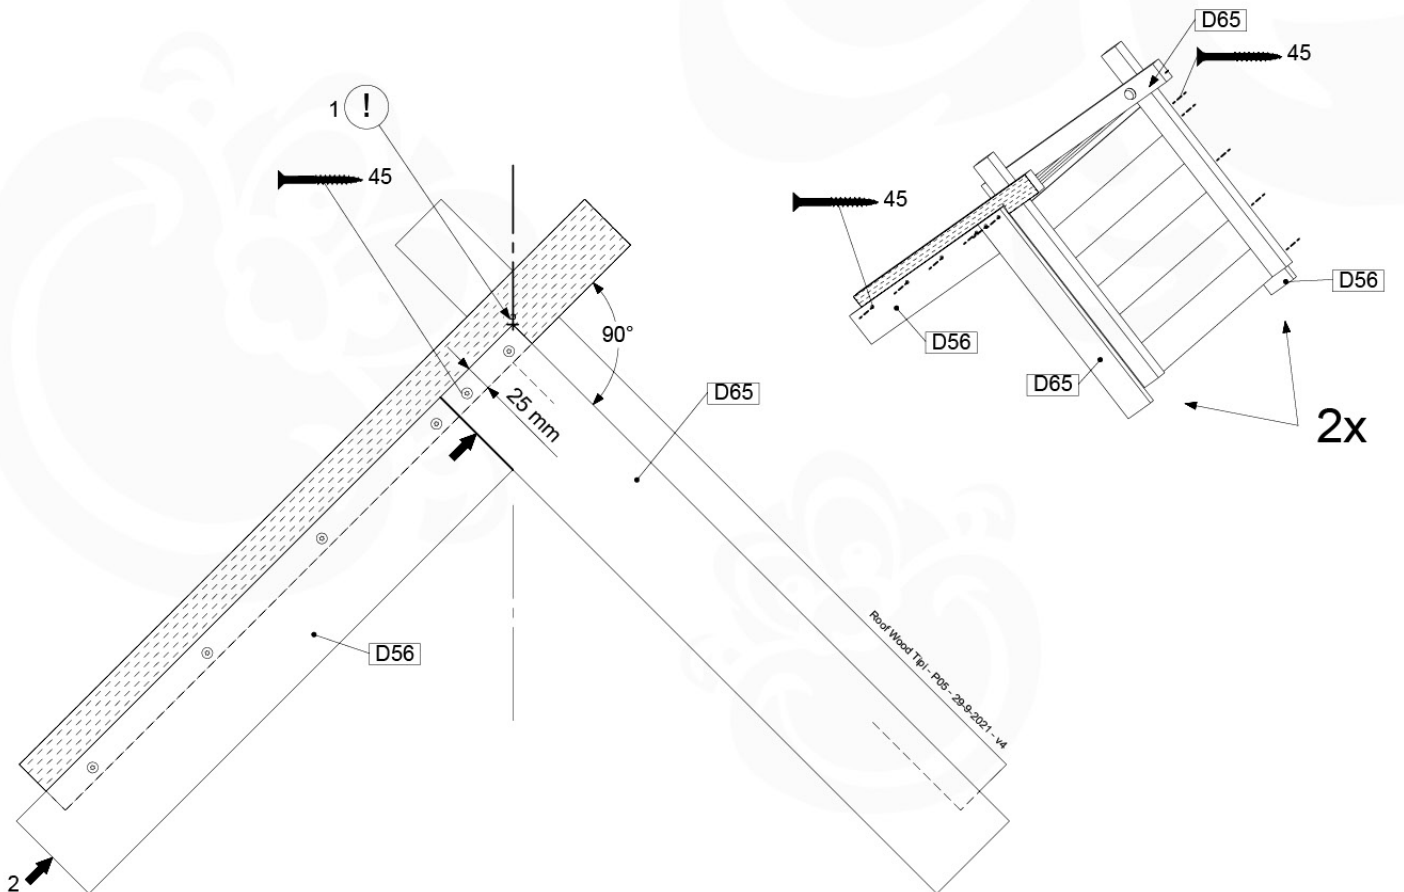

Roof Wood Tipi - P02 - 29-9-2021 - v4

09-1

09-2

09-3

10 Ladder

LA02

(194_103)

	PartNo	PartName	QTY.
Hardware Pack 100_603	001_404	Stealth Screw 8x30	4
	002_219	Gap Point Screw T25 - 5x30	4
	002_220	Gap Point Screw T25 - 5x45	6
	002_223	Gap Point Screw T25 - 5x80	4
Other	005_03x	Ladder Rung Y/B/G/R	3
	005_522	Connection Bracket Mini Market	2
	022_835	Rung Cap	6
	120_102	Handgrip set (2x Complete)	1
Wood	C74	Beam 740 mm	1
	C130	Beam 1300 mm	2