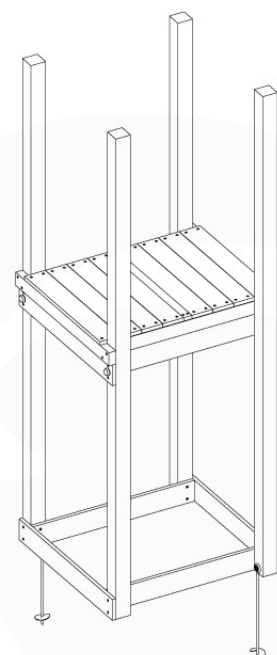

06 Playground Foundation

FD01

06-1

Foundation Plan - FIG. 2/11-2020 - 18

18 | Foundation Plan 06

07 Base Tower

BT03

(194_100)

	PartNo	PartName	QTY.
Hardware Pack 100_600	001_406	Stealth Screw 8x45	6
	002_220	Gap Point Screw T25 - 5x45	72
	002_223	Gap Point Screw T25 - 5x80	16
Other	007_001	Ground-anchor	2
Hardware Pack 100_600	022_31x	bpc-base version 3	4
	022_84x	bpc cover	4
Wood	A220	Post 70x70 L2200	4
	C74	Beam 740 mm	4
	D60	Board 600 mm	10
	D74	Board 740 mm	8

Base Tower - P04 - BT03 - 18-12-2020 - v3.0

07-1

07-2

07-3

08 Balustrade (2x)

BL01

(194_101)

	PartNo	PartName	QTY.
Hardware Pack 100_601	002_220	Gap Point Screw T25 - 5x45	16
	002_223	Gap Point Screw T25 - 5x80	4
Wood	C74	Beam 740 mm	1
	D65	Board 650 mm	4