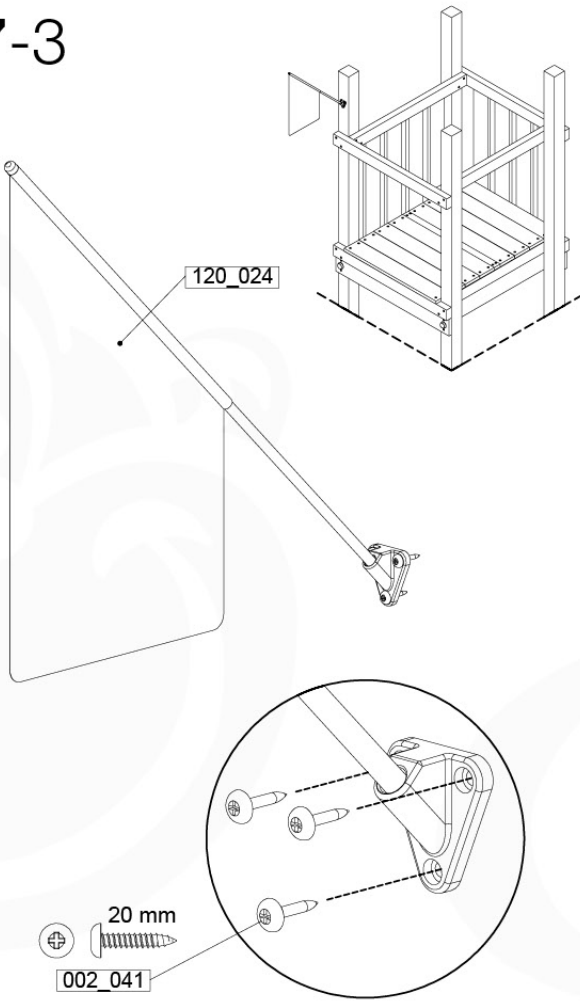

	PartNo	PartName	QTY.
Hardware Pack 100_346	001_103	M8 Washer Head Screw 40mm	2
	002_223	Gap Point Screw T25 - 5x80	4
	003_010	M8 spring lock washer	2
	003_040	M8 Washer	2
	004_052	M8 Drive-in Nut 30mm	2
	004_054	M8 Drive-in Nut 45mm	2
	022_31x	bpc-base version 3	2
	022_84x	bpc cover	2
Other	102_915	Fireman's Pole	1
Timber	C74	Beam 740 mm	1

Fireman's Pole AL - P03 T - 12-11-2020 - v3.0

16-1

Fireman's Pole (201_275)
040_335 Part 2

17 Accessories

AC01

(194_119)

	PartNo	PartName	QTY.
Hardware Pack 100_617	001_406	Stealth Screw 8x45	1
	002_041	Dome head screw 4.5 x 20 mm	3
	002_042	Dome head screw 3.5 x 13mm	4
	002_219	Gap Point Screw T25 - 5x30	2
Other	022_300	Steering Wheel	1
	022_800	Rail P/T 105	1
	022_910	Sandpad	1
	103_901	Logo ID Plate	1
	104_107	Tool Set Climbing Units	1
	120_024	Tower Flag	1
	122_302	Telescope	1

Accessory set - P02 - 29-9-2021 - 14

17-1

17-2

Accessory set - P03 - 29-9-2021 - 14

17-3

17-4

Accessories set - P04 - 29.9.2021 - v4

17-5