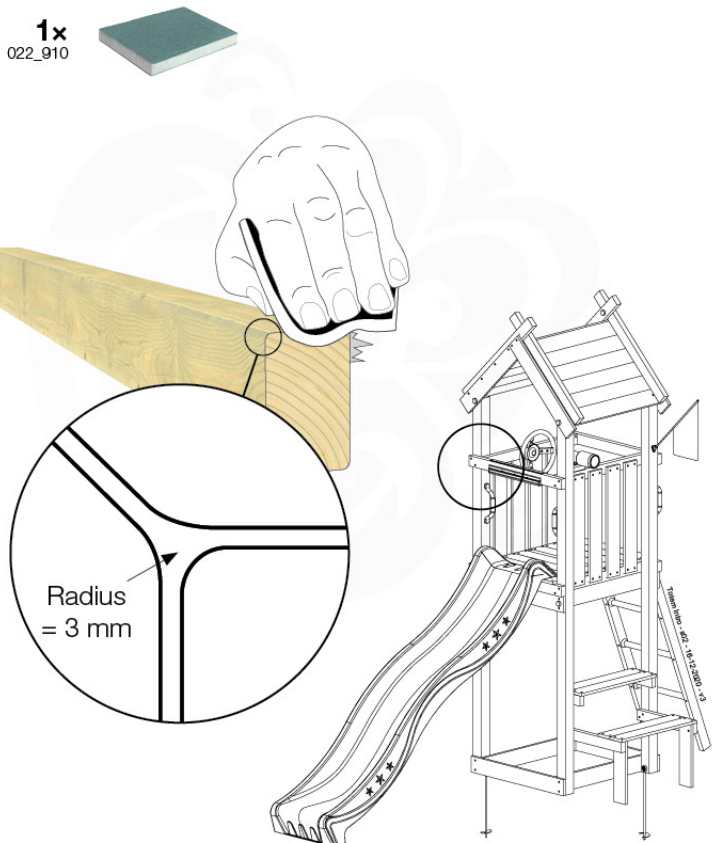

Fireman's Pole AL - P03 T - 12-11-2020 - v3.0

16-1

Fireman's Pole (201_275)
040_335 Part 2

17 Accessories

AC01

(194_119)

	PartNo	PartName	QTY.
Hardware Pack 100_617	001_406	Stealth Screw 8x45	1
	002_041	Dome head screw 4.5 x 20 mm	3
	002_042	Dome head screw 3.5 x 13mm	4
	002_219	Gap Point Screw T25 - 5x30	2
Other	022_300	Steering Wheel	1
	022_800	Rail P/T 105	1
	022_910	Sandpad	1
	103_901	Logo ID Plate	1
	104_107	Tool Set Climbing Units	1
	120_024	Tower Flag	1
	122_302	Telescope	1

Accessory set - P02 - 29-9-2021 - 14

17-1

17-2

Accessory set - P03 - 29-9-2021 - 14

17-3

17-4

Accessories set - P04 - 29.9.2021 - v4

17-5