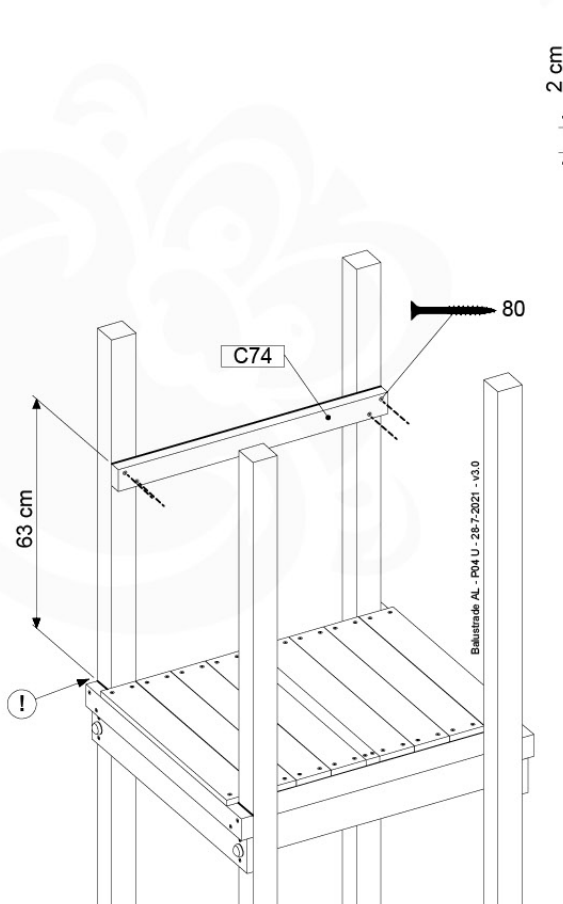

	PartNo	PartName	QTY.
Hardware Pack 100_600	001_406	Stealth Screw 8x45	6
	002_220	Gap Point Screw T25 - 5x45	72
	002_223	Gap Point Screw T25 - 5x80	16
Other	007_001	Ground-anchor	2
Hardware Pack 100_600	022_31x	bpc-base version 3	4
	022_84x	bpc cover	4
Wood	A220	Post 70x70 L2200	4
	C74	Beam 740 mm	4
	D60	Board 600 mm	10
	D74	Board 740 mm	8

Base Tower - P04 - BT03 - 18-12-2020 - v3.0

07-1

07-2

07-3

08 Balustrade (2x)

BL01

(194_101)

	PartNo	PartName	QTY.
Hardware Pack 100_601	002_220	Gap Point Screw T25 - 5x45	16
	002_223	Gap Point Screw T25 - 5x80	4
Wood	C74	Beam 740 mm	1
	D65	Board 650 mm	4

Balustrade AL - P02 U - 28-7-2021 - v3.0

08-1

min. 27mm
max. 65mm

09 Roof Wooden Tipi

RF04

(194_110)

	PartNo	PartName	QTY.
Hardware Pack 100_608	001_411	Stealth Screw 8x60	6
	001_417	Stealth Screw 8x80	2
	002_220	Gap Point Screw T25 - 5x45	68
	002_223	Gap Point Screw T25 - 5x80	4
Other	022_31x	bpc-base version 3	6
	022_84x	bpc cover	6
Timber	C74	Beam 740 mm	4
	D56	Board L=(650 - board width) mm	2
	D65	Board 650 mm	2
	D74	Board 740 mm	14