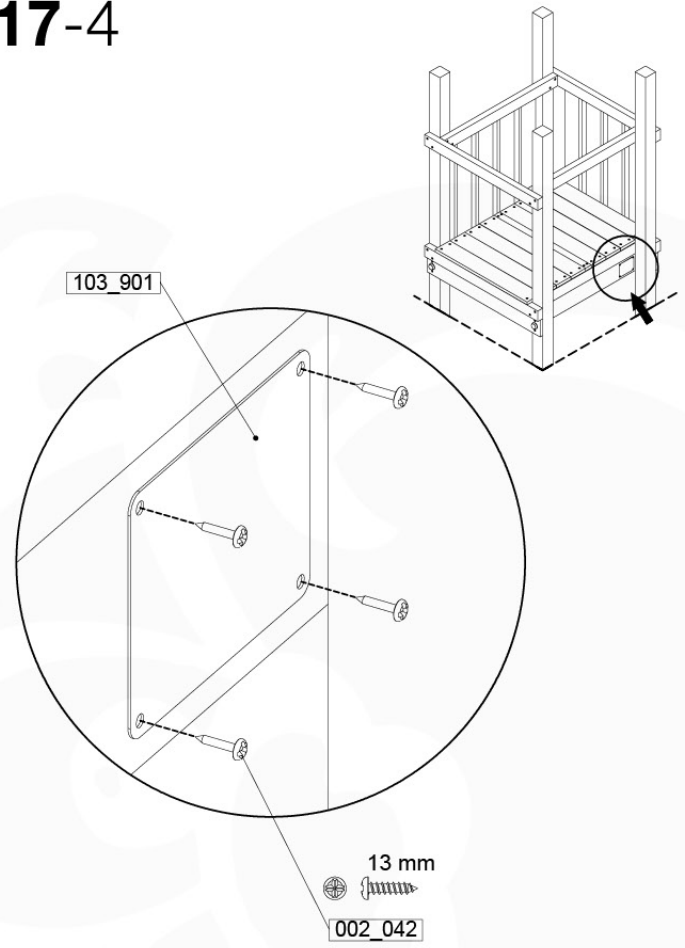

17-3

17-4

Accessories set - P04 - 29.9.2021 - v4

17-5

18