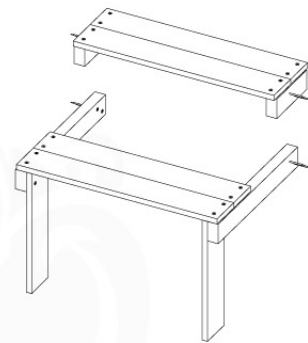

(194_103)

	PartNo	PartName	QTY.
Hardware Pack 100_603	001_404	Stealth Screw 8x30	4
	002_219	Gap Point Screw T25 - 5x30	4
	002_220	Gap Point Screw T25 - 5x45	6
	002_223	Gap Point Screw T25 - 5x80	4
Other	005_03x	Ladder Rung Y/B/G/R	3
	005_522	Connection Bracket Mini Market	2
	022_835	Rung Cap	6
	120_102	Handgrip set (2x Complete)	1
Wood	C74	Beam 740 mm	1
	C130	Beam 1300 mm	2

(194_117)

	PartNo	PartName	QTY.
Hardware Pack 100_615	002_220	Gap Point Screw T25 - 5x45	20
	002_223	Gap Point Screw T25 - 5x80	8
Wood	C62	Beam 620 mm	2
	D60	Board 600 mm	4
	D74	Board 740 mm	1

Picnic - P102 - 3-8-2021 - v3