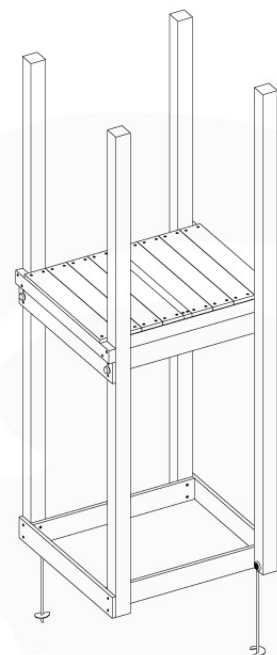

06 Playground Foundation

FD01

06-1

Foundation Plan - FIG. 2711-2020 - 18

18 | Foundation Plan 18

07 Base Tower

BT03

(194_100)

	PartNo	PartName	QTY.
Hardware Pack 100_600	001_406	Stealth Screw 8x45	6
	002_220	Gap Point Screw T25 - 5x45	72
	002_223	Gap Point Screw T25 - 5x80	16
Other	007_001	Ground-anchor	2
Hardware Pack 100_600	022_31x	bpc-base version 3	4
	022_84x	bpc cover	4
Wood	A220	Post 70x70 L2200	4
	C74	Beam 740 mm	4
	D60	Board 600 mm	10
	D74	Board 740 mm	8

Base Tower - P04 - BT03 - 18-12-2020 - v3.0

07-1

07-2

07-3

08 Balustrade (2x)

BL01

(194_101)

	PartNo	PartName	QTY.
Hardware Pack 100_601	002_220	Gap Point Screw T25 - 5x45	16
	002_223	Gap Point Screw T25 - 5x80	4
Wood	C74	Beam 740 mm	1
	D65	Board 650 mm	4