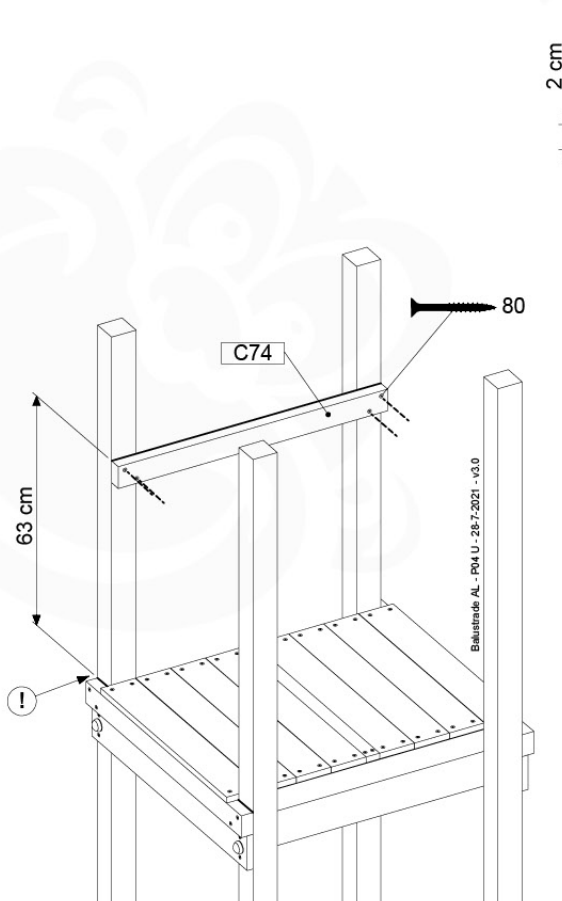

	PartNo	PartName	QTY.
Hardware Pack 100_600	001_406	Stealth Screw 8x45	6
	002_220	Gap Point Screw T25 - 5x45	72
	002_223	Gap Point Screw T25 - 5x80	16
Other	007_001	Ground-anchor	2
Hardware Pack 100_600	022_31x	bpc-base version 3	4
	022_84x	bpc cover	4
Wood	A220	Post 70x70 L2200	4
	C74	Beam 740 mm	4
	D60	Board 600 mm	10
	D74	Board 740 mm	8

Base Tower - P04 - BT03 - 18-12-2020 - v3.0

07-1

07-2

07-3

08 Balustrade (2x)

BL01

(194_101)

	PartNo	PartName	QTY.
Hardware Pack 100_601	002_220	Gap Point Screw T25 - 5x45	16
	002_223	Gap Point Screw T25 - 5x80	4
Wood	C74	Beam 740 mm	1
	D65	Board 650 mm	4

Balustrade AL - P02 U - 28-7-2021 - v3.0

08-1

min. 27mm
max. 65mm

09 Roof Wooden Tipi

RF04

(194_110)

	PartNo	PartName	QTY.
Hardware Pack 100_608	001_411	Stealth Screw 8x60	6
	001_417	Stealth Screw 8x80	2
	002_220	Gap Point Screw T25 - 5x45	68
	002_223	Gap Point Screw T25 - 5x80	4
Other	022_31x	bpc-base version 3	6
	022_84x	bpc cover	6
Timber	C74	Beam 740 mm	4
	D56	Board L=(650 - board width) mm	2
	D65	Board 650 mm	2
	D74	Board 740 mm	14