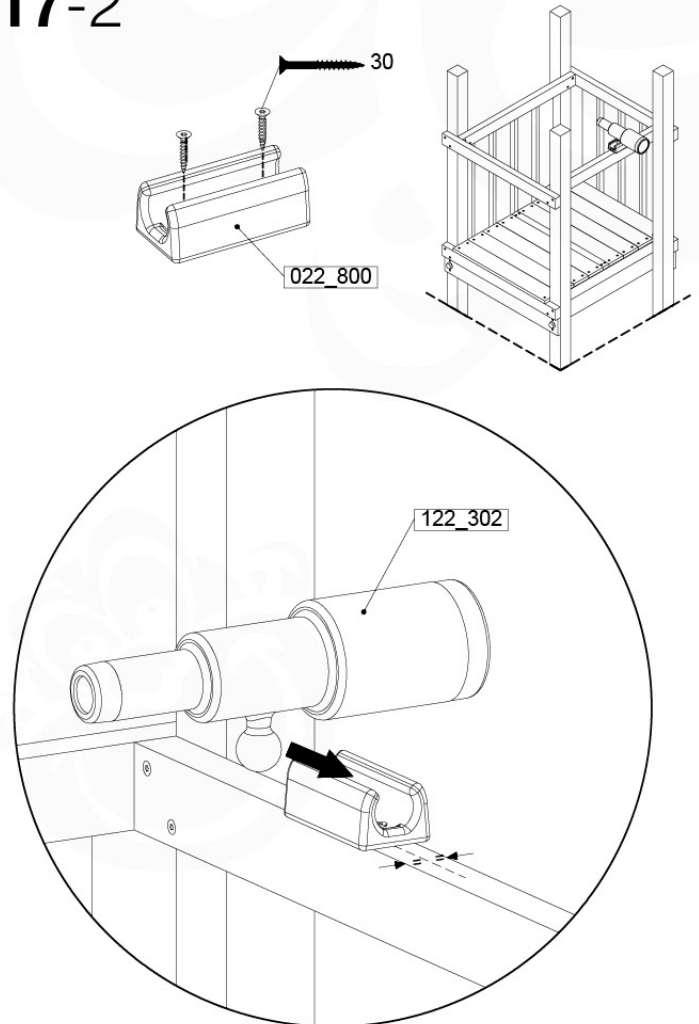

17-2

Accessory set - P03 - 29-9-2021 - v4