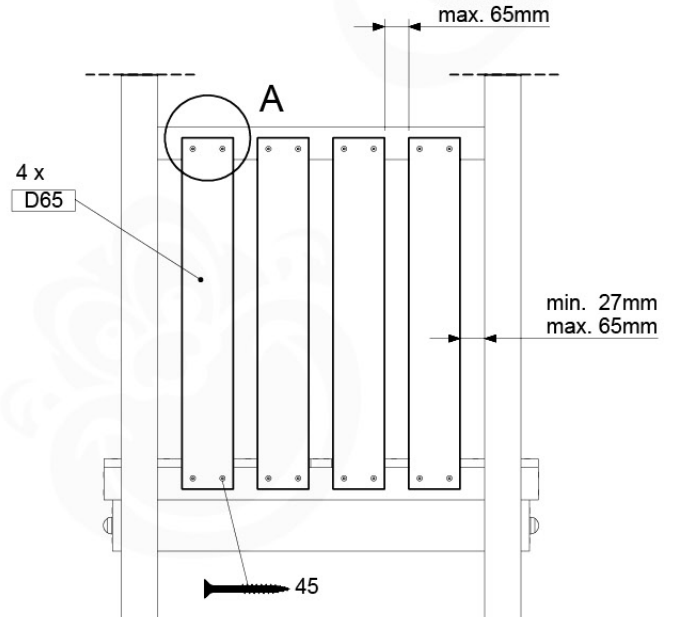

min. 27mm
max. 65mm