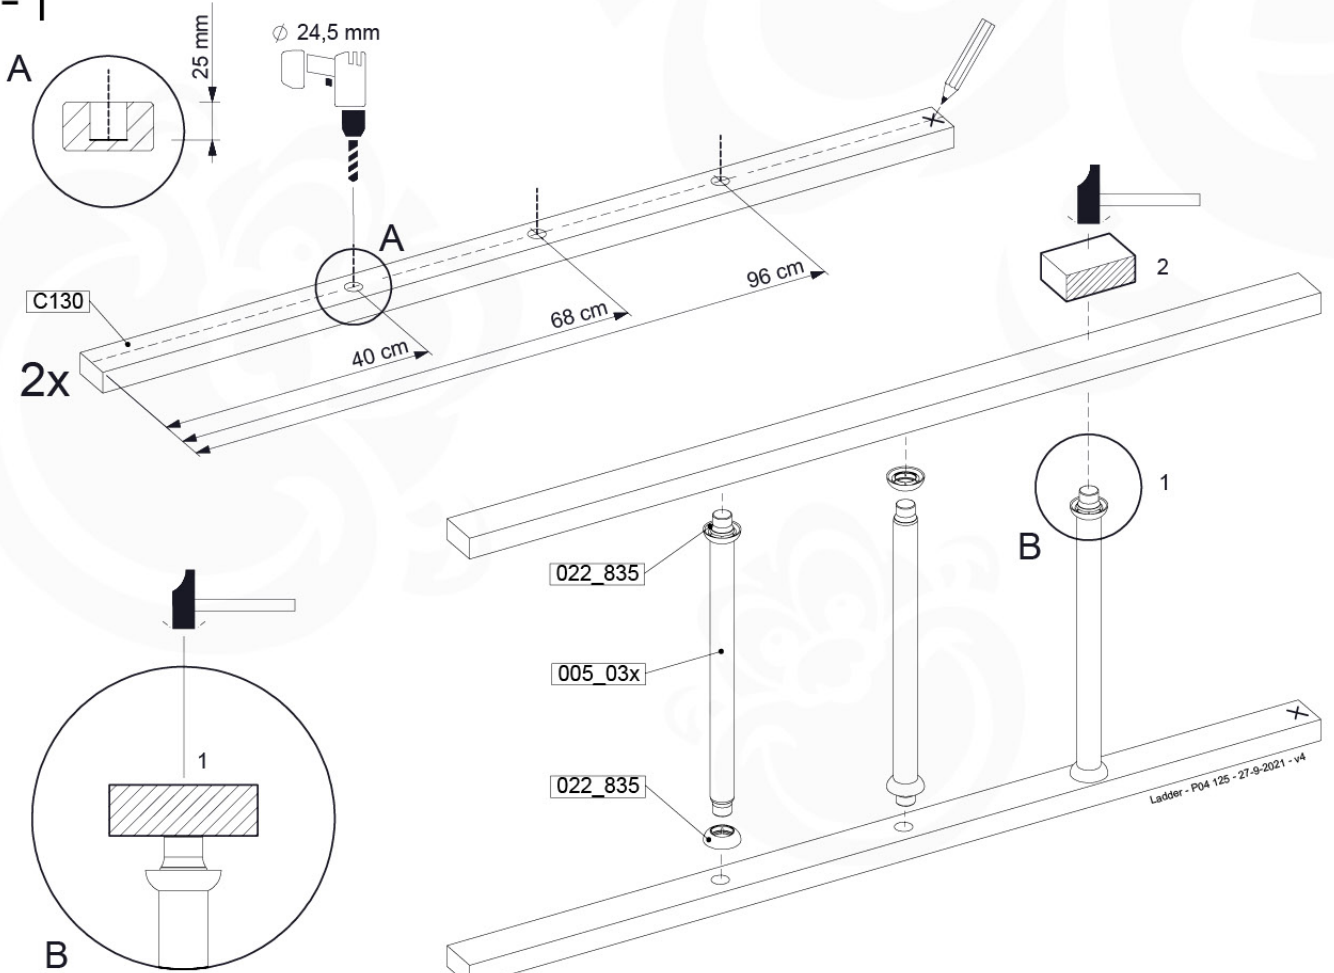

10-1

Ladder - P04 125 - 27-9-2021 - v4