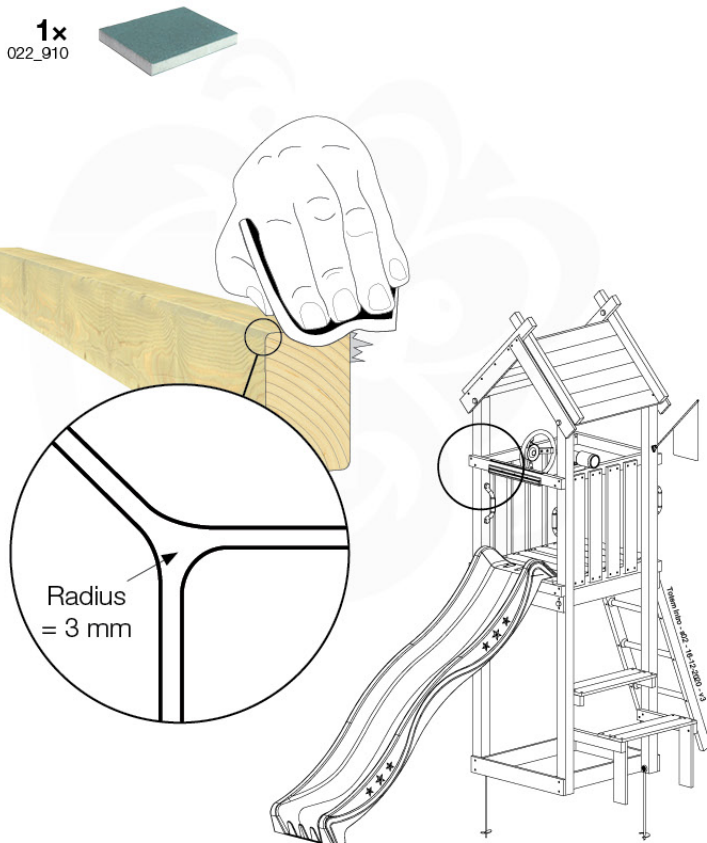

Fireman's Pole AL - P03 T - 12-11-2020 - v3.0

16-1

Fireman's Pole (201_275)
040_335 Part 2

17 Accessories

AC01

(194_119)

	PartNo	PartName	QTY.
Hardware Pack 100_617	001_406	Stealth Screw 8x45	1
	002_041	Dome head screw 4.5 x 20 mm	3
	002_042	Dome head screw 3.5 x 13mm	4
	002_219	Gap Point Screw T25 - 5x30	2
Other	022_300	Steering Wheel	1
	022_800	Rail P/T 105	1
	022_910	Sandpad	1
	103_901	Logo ID Plate	1
	104_107	Tool Set Climbing Units	1
	120_024	Tower Flag	1
	122_302	Telescope	1

Accessory set - P02 - 29-9-2021 - v4

17-1

17-2

Accessory set - P03 - 29-9-2021 - v4

17-3

17-4

Accessories set - P04 - 29.9.2021 - v4

17-5