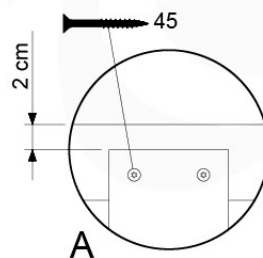

08 Balustrade (2x)

BL01

(194_101)

	PartNo	PartName	QTY.
Hardware Pack 100_601	002_220	Gap Point Screw T25 - 5x45	16
	002_223	Gap Point Screw T25 - 5x80	4
Wood	C74	Beam 740 mm	1
	D65	Board 650 mm	4

Balustrade AL - P02 U - 28-7-2021 - v3.0

08-1

min. 27mm
max. 65mm