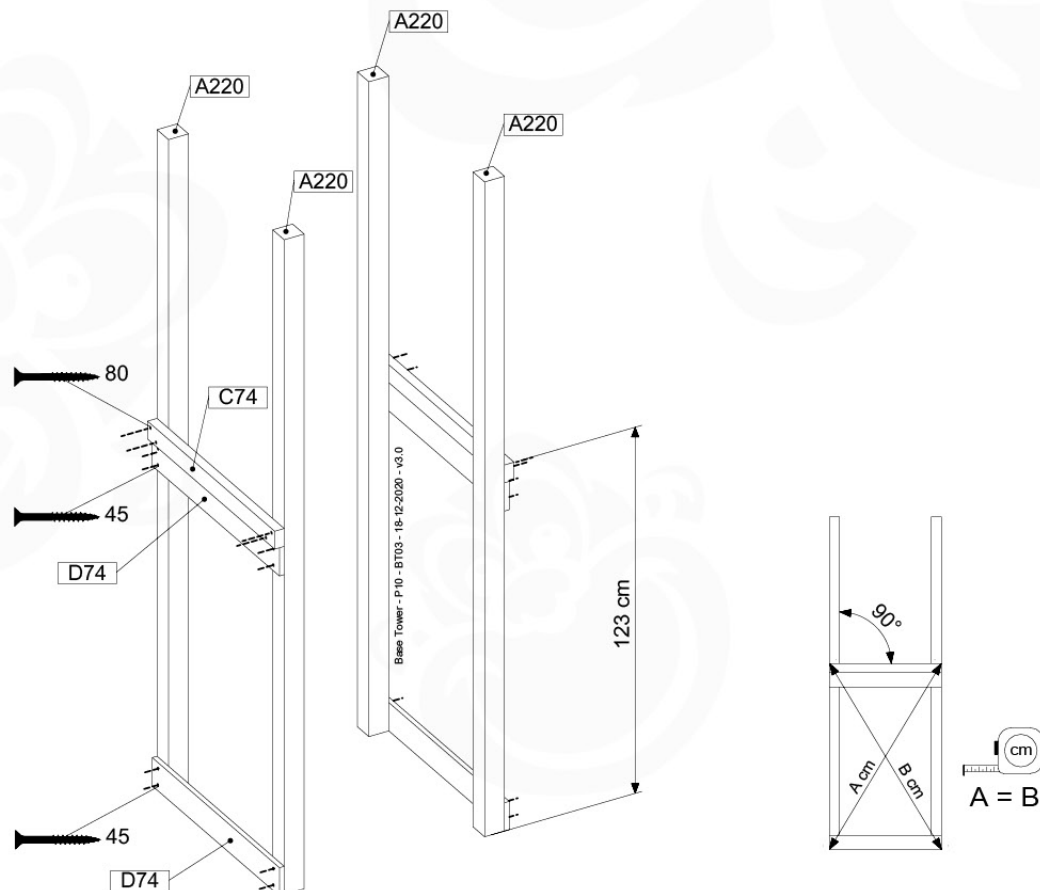

06 Playground Foundation

FD01

06-1

Foundation Plan - FIG. 2711-2020 - 18

18 | Foundation Plan 18

07 Base Tower

BT03

(194_100)

	PartNo	PartName	QTY.
Hardware Pack 100_600	001_406	Stealth Screw 8x45	6
	002_220	Gap Point Screw T25 - 5x45	72
	002_223	Gap Point Screw T25 - 5x80	16
Other	007_001	Ground-anchor	2
Hardware Pack 100_600	022_31x	bpc-base version 3	4
	022_84x	bpc cover	4
Wood	A220	Post 70x70 L2200	4
	C74	Beam 740 mm	4
	D60	Board 600 mm	10
	D74	Board 740 mm	8

Base Tower - P04 - BT03 - 18-12-2020 - v3.0

07-1

07-2

07-3

08 Balustrade (2x)

BL01

(194_101)

	PartNo	PartName	QTY.
Hardware Pack 100_601	002_220	Gap Point Screw T25 - 5x45	16
	002_223	Gap Point Screw T25 - 5x80	4
Wood	C74	Beam 740 mm	1
	D65	Board 650 mm	4