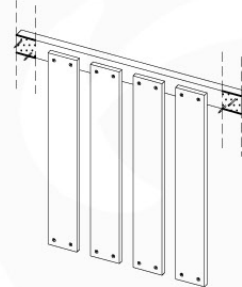

08 Balustrade (2x)

BL01

(194_101)

	PartNo	PartName	QTY.
Hardware Pack 100_601	002_220	Gap Point Screw T25 - 5x45	16
	002_223	Gap Point Screw T25 - 5x80	4
Wood	C74	Beam 740 mm	1
	D65	Board 650 mm	4

Balustrade AL - P02 U - 28-7-2021 - v3.0