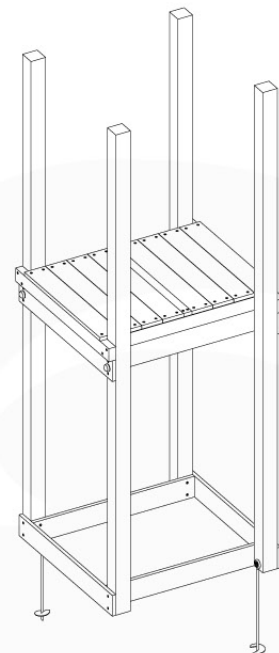

06 Playground Foundation

FD02

06-1

Foundation Plan - P03 - 2/11-2020 - v8

1st Printing 1/2020

07 Base Tower

BT03

(194_100)

	PartNo	PartName	QTY.
Hardware Pack 100_600	001_406	Stealth Screw 8x45	6
	002_220	Gap Point Screw T25 - 5x45	72
	002_223	Gap Point Screw T25 - 5x80	16
Other	007_001	Ground-anchor	2
Hardware Pack 100_600	022_31x	bpc-base version 3	4
	022_84x	bpc cover	4
Wood	A220	Post 70x70 L2200	4
	C74	Beam 740 mm	4
	D60	Board 600 mm	10
	D74	Board 740 mm	8

Base Tower - P04 - BT03 - 18-12-2020 - v3.0

07-1

07-2

07-3

08 Extension Tower

ET01

(194_100)

	PartNo	PartName	QTY.
Hardware Pack 100_600	001_406	Stealth Screw 8x45	4
	002_220	Gap Point Screw T25 - 5x45	60
	002_223	Gap Point Screw T25 - 5x80	12
Other	007_001	Ground-anchor	2
Hardware Pack 100_600	022_31x	bpc-base version 3	2
	022_84x	bpc cover	2
Wood	A200	Post 70x70 L2000	2
	C74	Beam 740 mm	3
	D60	Board 600 mm	9
	D74	Board 740 mm	6