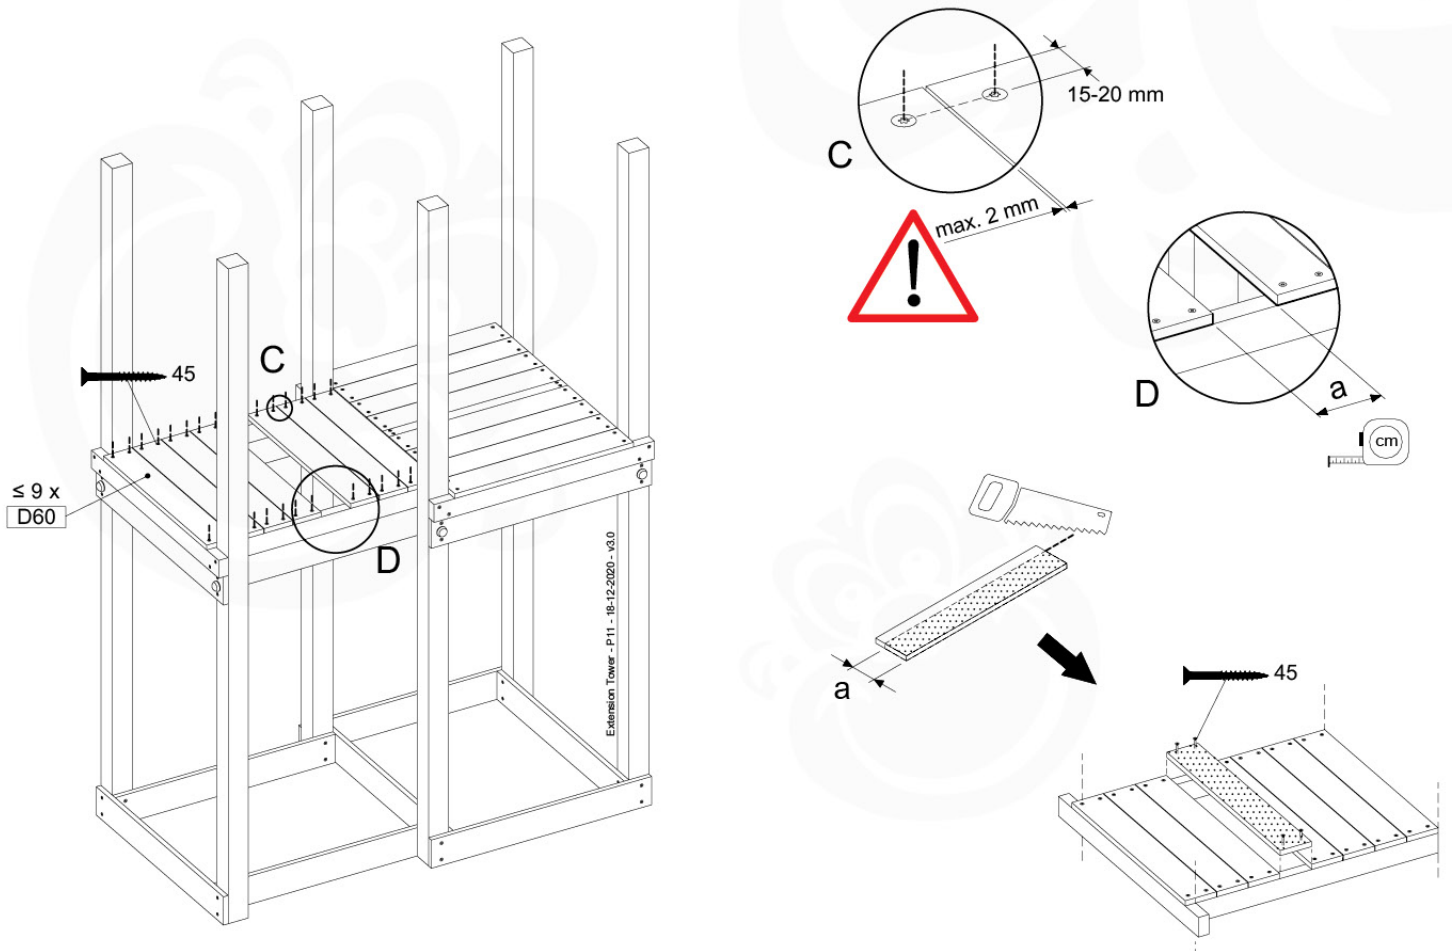

Base Tower - P04 - BT03 - 18-12-2020 - v3.0

07-1

07-2

07-3

08 Extension Tower

ET01

(194_100)

	PartNo	PartName	QTY.
Hardware Pack 100_600	001_406	Stealth Screw 8x45	4
	002_220	Gap Point Screw T25 - 5x45	60
	002_223	Gap Point Screw T25 - 5x80	12
Other	007_001	Ground-anchor	2
Hardware Pack 100_600	022_31x	bpc-base version 3	2
	022_84x	bpc cover	2
Wood	A200	Post 70x70 L2000	2
	C74	Beam 740 mm	3
	D60	Board 600 mm	9
	D74	Board 740 mm	6

Extension Tower - P02 - ET01 - 18-12-2020 - v3.0

www.jungle gym.com

08-1

08-2

08-3

09 Balustrade

BL01 - 1x

(194_101)