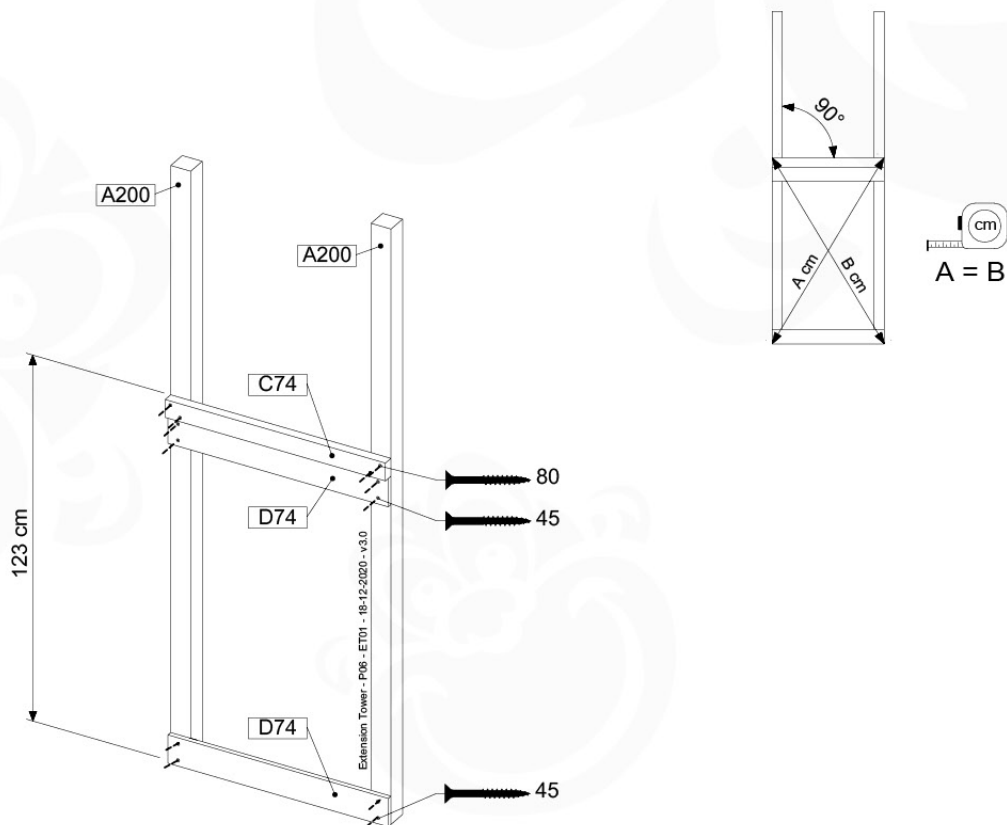

Base Tower - P04 - BT03 - 18-12-2020 - v3.0

07-1

07-2

07-3

08 Extension Tower

ET01

(194_100)

	PartNo	PartName	QTY.
Hardware Pack 100_600	001_406	Stealth Screw 8x45	4
	002_220	Gap Point Screw T25 - 5x45	60
	002_223	Gap Point Screw T25 - 5x80	12
Other	007_001	Ground-anchor	2
Hardware Pack 100_600	022_31x	bpc-base version 3	2
	022_84x	bpc cover	2
Wood	A200	Post 70x70 L2000	2
	C74	Beam 740 mm	3
	D60	Board 600 mm	9
	D74	Board 740 mm	6

Extension Tower - P02 - ET01 - 18-12-2020 - v3.0

www.jungle gym.com

08-1

08-2

08-3

09 Balustrade

BL01 - 1x

(194_101)