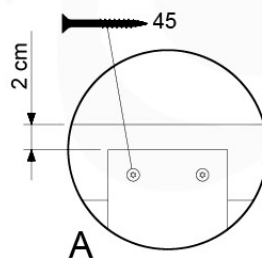

09 Balustrade

BL01 - 1x

(194_101)

	PartNo	PartName	QTY.
Hardware Pack 100_601	002_220	Gap Point Screw T25 - 5x45	16
	002_223	Gap Point Screw T25 - 5x80	4
Wood	C74	Beam 740 mm	1
	D65	Board 650 mm	4

Balustrade AL - P02 U - 28.7.2021 - v3.0

09-1

min. 27mm
max. 65mm