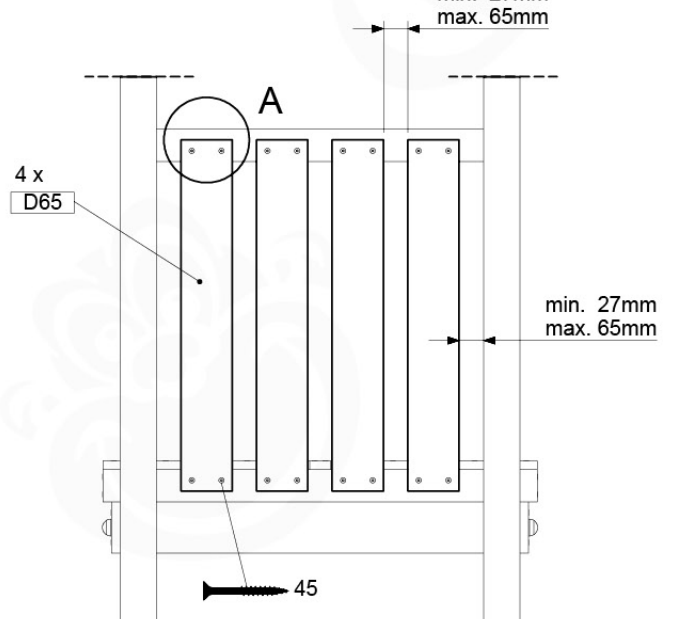

Base Tower - P04 - BT03 - 18-12-2020 - v3.0

07-1

07-2

07-3

08 Extension Tower

ET01

(194_100)

	PartNo	PartName	QTY.
Hardware Pack 100_600	001_406	Stealth Screw 8x45	4
	002_220	Gap Point Screw T25 - 5x45	60
	002_223	Gap Point Screw T25 - 5x80	12
Other	007_001	Ground-anchor	2
Hardware Pack 100_600	022_31x	bpc-base version 3	2
	022_84x	bpc cover	2
Wood	A200	Post 70x70 L2000	2
	C74	Beam 740 mm	3
	D60	Board 600 mm	9
	D74	Board 740 mm	6

	PartNo	PartName	QTY.
Hardware Pack 100_601	002_220	Gap Point Screw T25 - 5x45	16
	002_223	Gap Point Screw T25 - 5x80	4
Wood	C74	Beam 740 mm	1
	D65	Board 650 mm	4

Balustrade AL - P02 U - 28.7.2021 - v3.0

09-1

min. 27mm
max. 65mm

10 Balustrade

BL02 - 2x

(194_101)

	PartNo	PartName	QTY.
Hardware Pack 100_601	002_220	Gap Point Screw T25 - 5x45	16
	002_223	Gap Point Screw T25 - 5x80	4
Wood	C74	Beam 740 mm	1
	D65	Board 650 mm	4