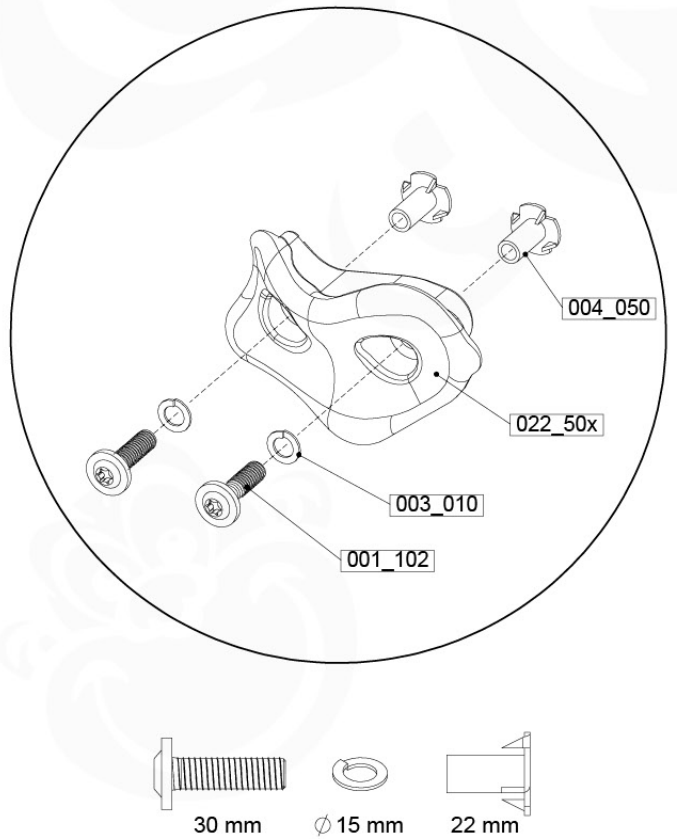

Balustrade AL - P03 T - 28-7-2021 - v3.0

10-1

11 Rockwall

RW01

(194_105)

	PartNo	PartName	QTY.
Hardware pack 100_604	001_102	Washer Head Screw T40 M8x30	8
	002_220	Gap Point Screw T25 - 5x45	24
	002_223	Gap Point Screw T25 - 5x80	4
	003_010	M8 spring lock washer	8
	004_050	M8 22mm Drive in Nut	8
Other	022_50x	Climbing Rock	4
	120_102	Handgrip set (2x Complete)	1
Timber	C74	Beam 740 mm	1
	D74	Board 740 mm	5

Rockwall 80 - P02 - 29-9-2021 - v4

11-1

min. 2,6 cm
max. 8,8 cm

Rockwall 80 - P03 - 29-9-2021 - v4

11-2

11-3

12 2-Step Ladder

LA06

(194_102)

	PartNo	PartName	QTY.
Hardware Pack 100_602	001_406	Stealth Screw 8x45	8
	002_220	Gap Point Screw T25 - 5x45	4
	002_223	Gap Point Screw T25 - 5x80	5
Other	022_53x	Ladder/ Rope Rung 30cm	4
	022_84x	bpc cover	8
	120_102	Handgrip set (2x Complete)	1
Timber	A123	Post 70x70 L1230	1
	C74	Beam 740 mm	1