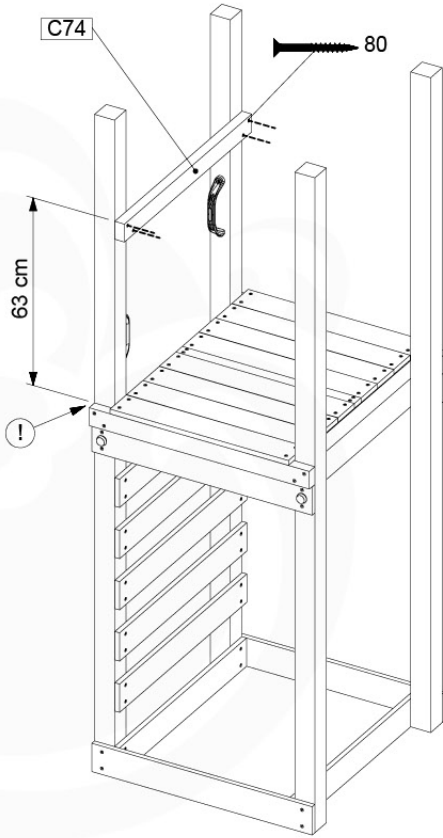

Balustrade AL - P03 T - 28-7-2021 - v3.0

10-1

11 Rockwall

RW01

(194_105)

	PartNo	PartName	QTY.
Hardware pack 100_604	001_102	Washer Head Screw T40 M8x30	8
	002_220	Gap Point Screw T25 - 5x45	24
	002_223	Gap Point Screw T25 - 5x80	4
	003_010	M8 spring lock washer	8
	004_050	M8 22mm Drive in Nut	8
Other	022_50x	Climbing Rock	4
	120_102	Handgrip set (2x Complete)	1
Timber	C74	Beam 740 mm	1
	D74	Board 740 mm	5

Rockwall 80 - P02 - 29-9-2021 - v4

11-1

min. 2,6 cm
max. 8,8 cm

Rockwall 80 - P03 - 29-9-2021 - v4

11-2

11-3

12 2-Step Ladder

LA06

(194_102)

	PartNo	PartName	QTY.
Hardware Pack 100_602	001_406	Stealth Screw 8x45	8
	002_220	Gap Point Screw T25 - 5x45	4
	002_223	Gap Point Screw T25 - 5x80	5
Other	022_53x	Ladder/ Rope Rung 30cm	4
	022_84x	bpc cover	8
	120_102	Handgrip set (2x Complete)	1
Timber	A123	Post 70x70 L1230	1
	C74	Beam 740 mm	1