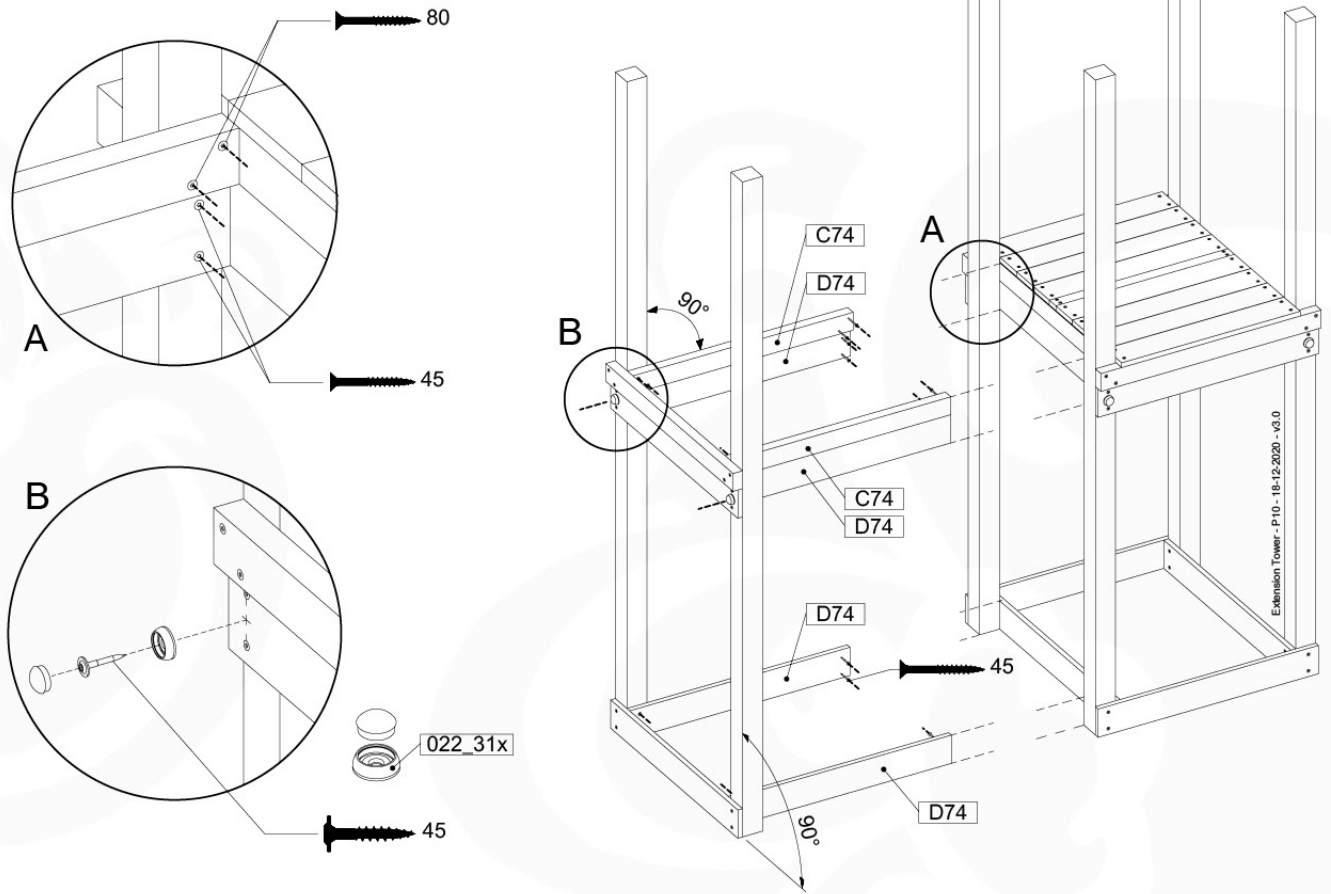

Base Tower - P04 - BT03 - 18-12-2020 - v3.0

07-1

07-2

07-3

08 Extension Tower

ET01

(194_100)

	PartNo	PartName	QTY.
Hardware Pack 100_600	001_406	Stealth Screw 8x45	4
	002_220	Gap Point Screw T25 - 5x45	60
	002_223	Gap Point Screw T25 - 5x80	12
Other	007_001	Ground-anchor	2
Hardware Pack 100_600	022_31x	bpc-base version 3	2
	022_84x	bpc cover	2
Wood	A200	Post 70x70 L2000	2
	C74	Beam 740 mm	3
	D60	Board 600 mm	9
	D74	Board 740 mm	6

Extension Tower - P02 - ET01 - 18-12-2020 - v3.0

www.jungle gym.com

08-1

08-2

08-3

09 Balustrade

BL01 - 1x

(194_101)

	PartNo	PartName	QTY.
Hardware Pack 100_601	002_220	Gap Point Screw T25 - 5x45	16
	002_223	Gap Point Screw T25 - 5x80	4
Wood	C74	Beam 740 mm	1
	D65	Board 650 mm	4

Balustrade AL - P02 U - 28.7.2021 - v3.0