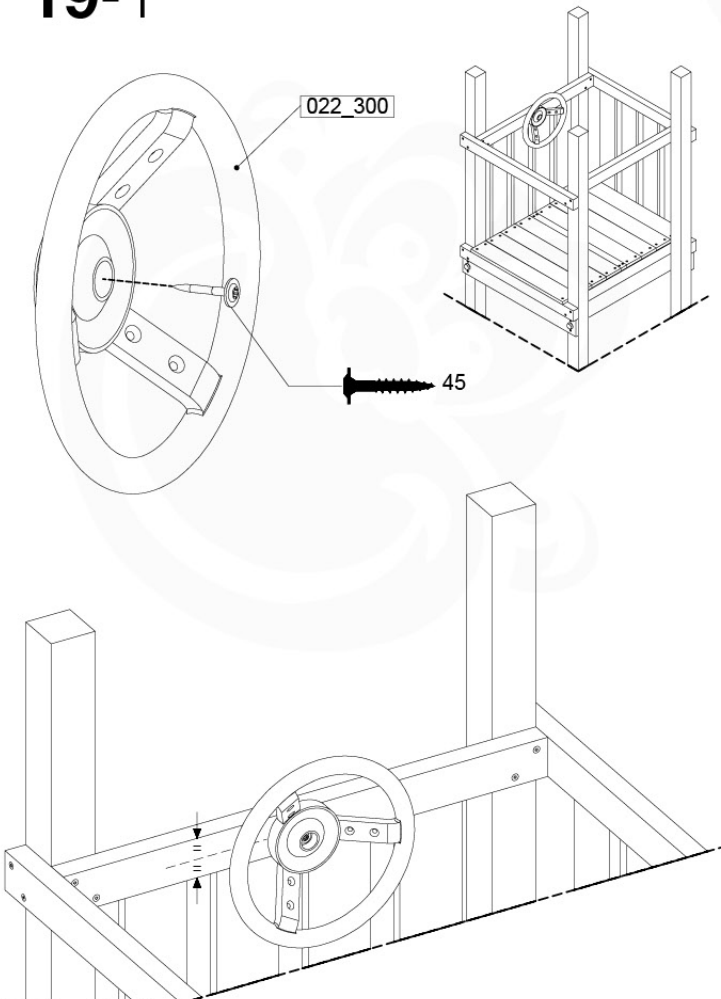

19 Accessories

AC01

(194_119)

	PartNo	PartName	QTY.
Hardware Pack 100_617	001_406	Stealth Screw 8x45	1
	002_041	Dome head screw 4.5 x 20 mm	3
	002_042	Dome head screw 3.5 x 13mm	4
	002_219	Gap Point Screw T25 - 5x30	2
Other	022_300	Steering Wheel	1
	022_800	Rail P/T 105	1
	022_910	Sandpad	1
	103_901	Logo ID Plate	1
	104_107	Tool Set Climbing Units	1
	120_024	Tower Flag	1
	122_302	Telescope	1

Accessory set - P02 - 28-9-2021 - v4

19-1