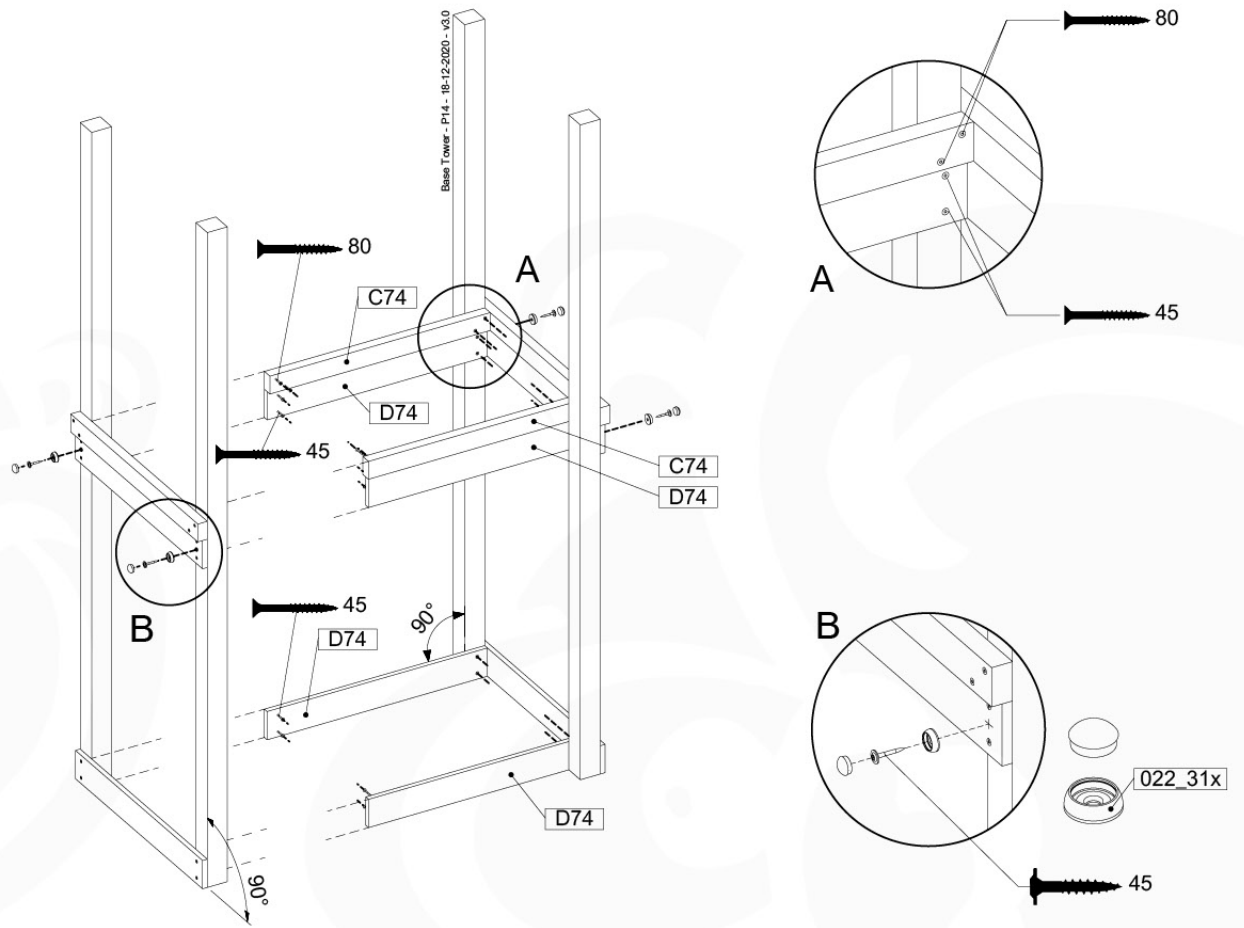

	PartNo	PartName	QTY.
Hardware Pack 100_600	001_406	Stealth Screw 8x45	6
	002_220	Gap Point Screw T25 - 5x45	72
	002_223	Gap Point Screw T25 - 5x80	16
Other	007_001	Ground-anchor	2
Hardware Pack 100_600	022_31x	bpc-base version 3	4
	022_84x	bpc cover	4
Wood	A220	Post 70x70 L2200	4
	C74	Beam 740 mm	4
	D60	Board 600 mm	10
	D74	Board 740 mm	8

Base Tower - P04 - BT03 - 18-12-2020 - v3.0

07-1

07-2

07-3

08 Extension Tower

ET01

(194_100)

	PartNo	PartName	QTY.
Hardware Pack 100_600	001_406	Stealth Screw 8x45	4
	002_220	Gap Point Screw T25 - 5x45	60
	002_223	Gap Point Screw T25 - 5x80	12
Other	007_001	Ground-anchor	2
Hardware Pack 100_600	022_31x	bpc-base version 3	2
	022_84x	bpc cover	2
Wood	A200	Post 70x70 L2000	2
	C74	Beam 740 mm	3
	D60	Board 600 mm	9
	D74	Board 740 mm	6