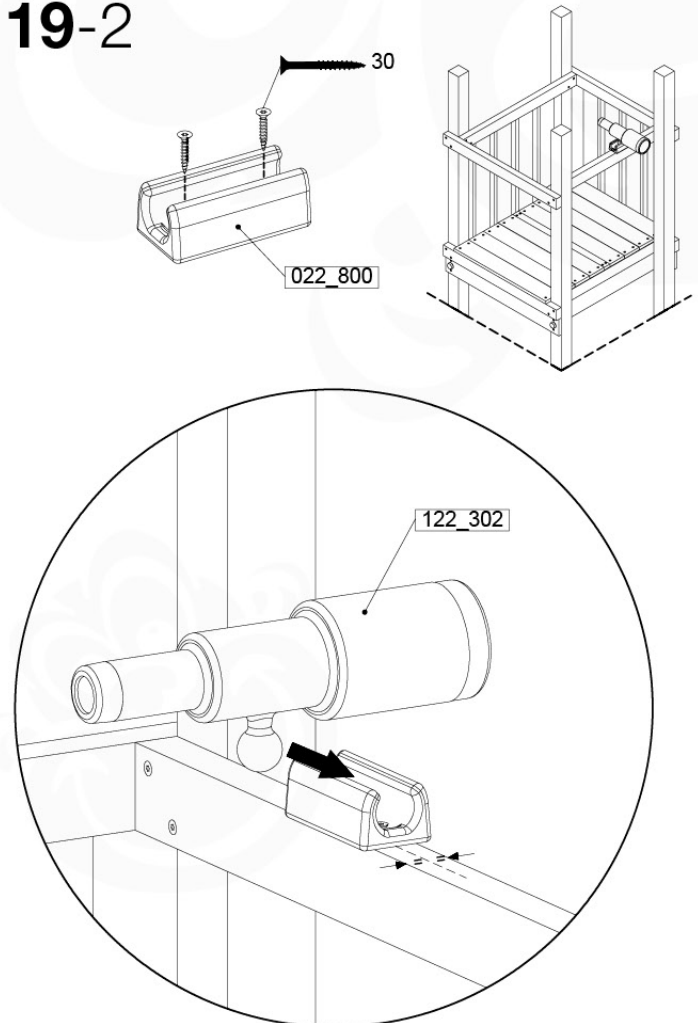

19-2

Accessory set - P03 - 28-9-2021 - v4