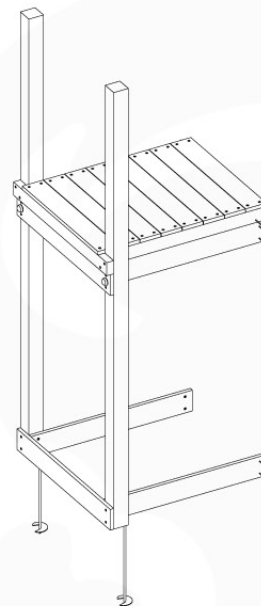

	PartNo	PartName	QTY.
Hardware Pack 100_600	001_406	Stealth Screw 8x45	6
	002_220	Gap Point Screw T25 - 5x45	72
	002_223	Gap Point Screw T25 - 5x80	16
Other	007_001	Ground-anchor	2
Hardware Pack 100_600	022_31x	bpc-base version 3	4
	022_84x	bpc cover	4
Wood	A220	Post 70x70 L2200	4
	C74	Beam 740 mm	4
	D60	Board 600 mm	10
	D74	Board 740 mm	8

Base Tower - P04 - BT03 - 18-12-2020 - v3.0

07-1

07-2

07-3

08 Extension Tower

ET01

(194_100)

	PartNo	PartName	QTY.
Hardware Pack 100_600	001_406	Stealth Screw 8x45	4
	002_220	Gap Point Screw T25 - 5x45	60
	002_223	Gap Point Screw T25 - 5x80	12
Other	007_001	Ground-anchor	2
Hardware Pack 100_600	022_31x	bpc-base version 3	2
	022_84x	bpc cover	2
Wood	A200	Post 70x70 L2000	2
	C74	Beam 740 mm	3
	D60	Board 600 mm	9
	D74	Board 740 mm	6

Extension Tower - P02 - ET01 - 18-12-2020 - v3.0

www.jungle gym.com

08-1

08-2

08-3

09 Balustrade

BL01 - 1x

(194_101)

	PartNo	PartName	QTY.
Hardware Pack 100_601	002_220	Gap Point Screw T25 - 5x45	16
	002_223	Gap Point Screw T25 - 5x80	4
Wood	C74	Beam 740 mm	1
	D65	Board 650 mm	4

Balustrade AL - P02 U - 28.7.2021 - v3.0