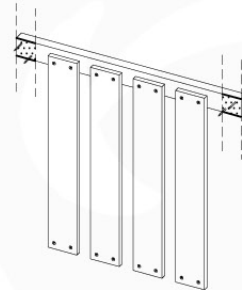

09 Balustrade

BL01 - 1x

(194_101)

	PartNo	PartName	QTY.
Hardware Pack 100_601	002_220	Gap Point Screw T25 - 5x45	16
	002_223	Gap Point Screw T25 - 5x80	4
Wood	C74	Beam 740 mm	1
	D65	Board 650 mm	4

Balustrade AL - P02 U - 28.7.2021 - v3.0