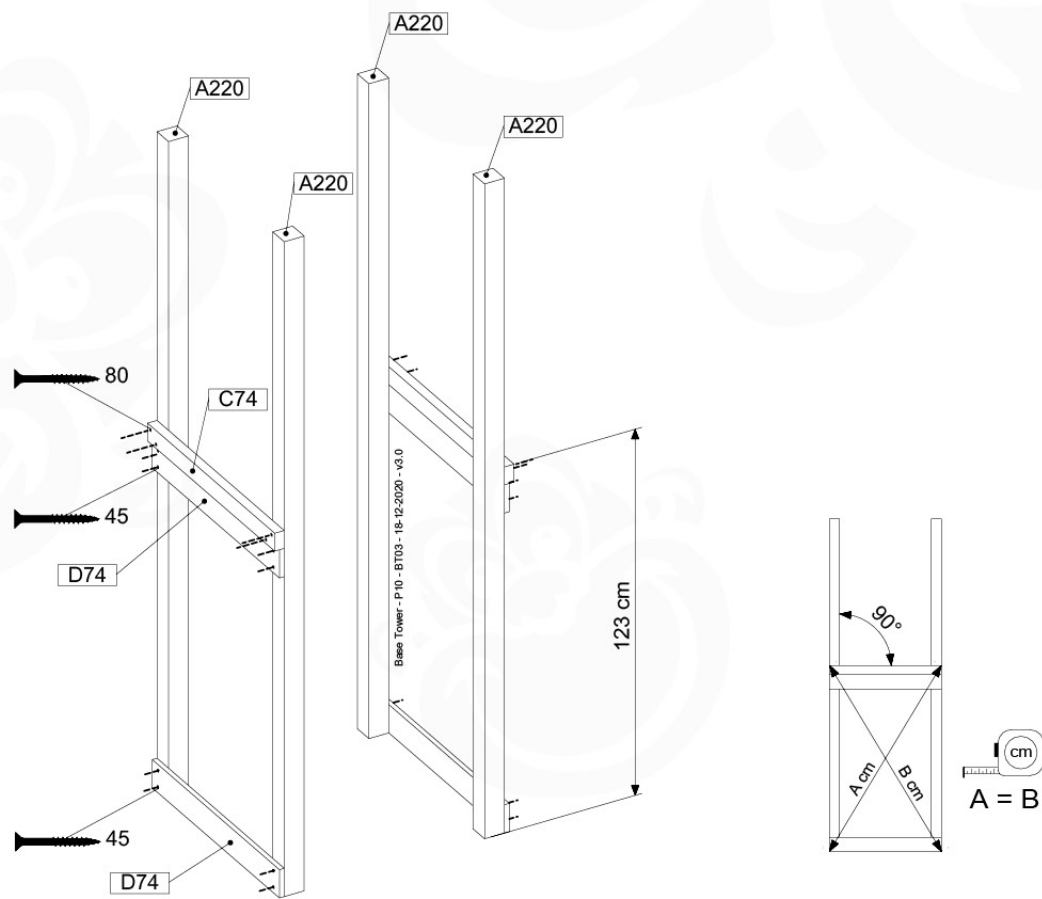

06 Playground Foundation

FD02

06-1

Foundation Plan - P03 - 2/11-2020 - v8

1st Printing 1/2020

07 Base Tower

BT03

(194_100)

	PartNo	PartName	QTY.
Hardware Pack 100_600	001_406	Stealth Screw 8x45	6
	002_220	Gap Point Screw T25 - 5x45	72
	002_223	Gap Point Screw T25 - 5x80	16
Other	007_001	Ground-anchor	2
Hardware Pack 100_600	022_31x	bpc-base version 3	4
	022_84x	bpc cover	4
Wood	A220	Post 70x70 L2200	4
	C74	Beam 740 mm	4
	D60	Board 600 mm	10
	D74	Board 740 mm	8

Base Tower - P04 - BT03 - 18-12-2020 - v3.0

07-1

07-2

07-3

08 Extension Tower

ET01

(194_100)

	PartNo	PartName	QTY.
Hardware Pack 100_600	001_406	Stealth Screw 8x45	4
	002_220	Gap Point Screw T25 - 5x45	60
	002_223	Gap Point Screw T25 - 5x80	12
Other	007_001	Ground-anchor	2
Hardware Pack 100_600	022_31x	bpc-base version 3	2
	022_84x	bpc cover	2
Wood	A200	Post 70x70 L2000	2
	C74	Beam 740 mm	3
	D60	Board 600 mm	9
	D74	Board 740 mm	6