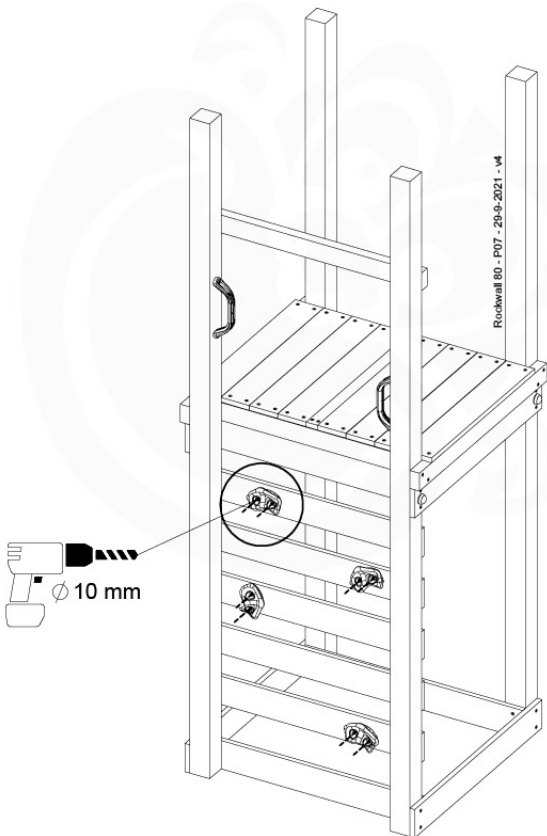

Rockwall 80 - P02 - 29-9-2021 - v4

11-1

min. 2,6 cm
max. 8,8 cm

Rockwall 80 - P03 - 29-9-2021 - v4

11-2

11-3

12 2-Step Ladder

LA06

(194_102)

	PartNo	PartName	QTY.
Hardware Pack 100_602	001_406	Stealth Screw 8x45	8
	002_220	Gap Point Screw T25 - 5x45	4
	002_223	Gap Point Screw T25 - 5x80	5
Other	022_53x	Ladder/ Rope Rung 30cm	4
	022_84x	bpc cover	8
	120_102	Handgrip set (2x Complete)	1
Timber	A123	Post 70x70 L1230	1
	C74	Beam 740 mm	1