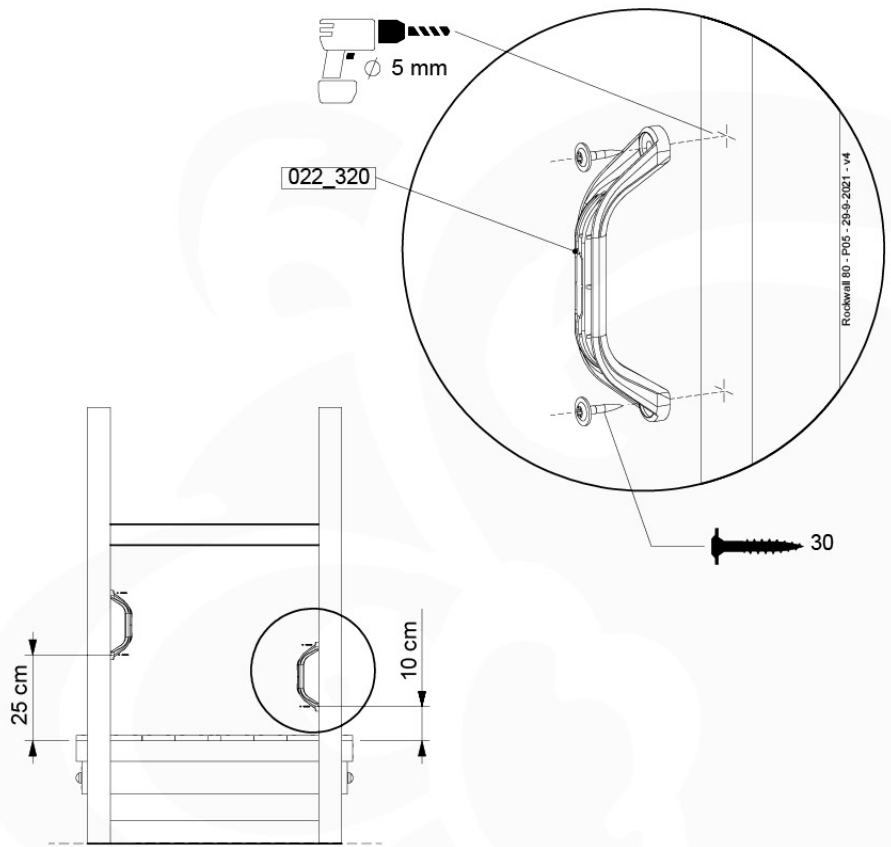

Balustrade AL - P03 T - 28-7-2021 - v3.0

10-1

11 Rockwall

RW01

(194_105)

	PartNo	PartName	QTY.
Hardware pack 100_604	001_102	Washer Head Screw T40 M8x30	8
	002_220	Gap Point Screw T25 - 5x45	24
	002_223	Gap Point Screw T25 - 5x80	4
	003_010	M8 spring lock washer	8
	004_050	M8 22mm Drive in Nut	8
Other	022_50x	Climbing Rock	4
	120_102	Handgrip set (2x Complete)	1
Timber	C74	Beam 740 mm	1
	D74	Board 740 mm	5

Rockwall 80 - P02 - 29-9-2021 - v4

11-1

min. 2,6 cm
max. 8,8 cm

Rockwall 80 - P03 - 29-9-2021 - v4

11-2

11-3

12 2-Step Ladder

LA06