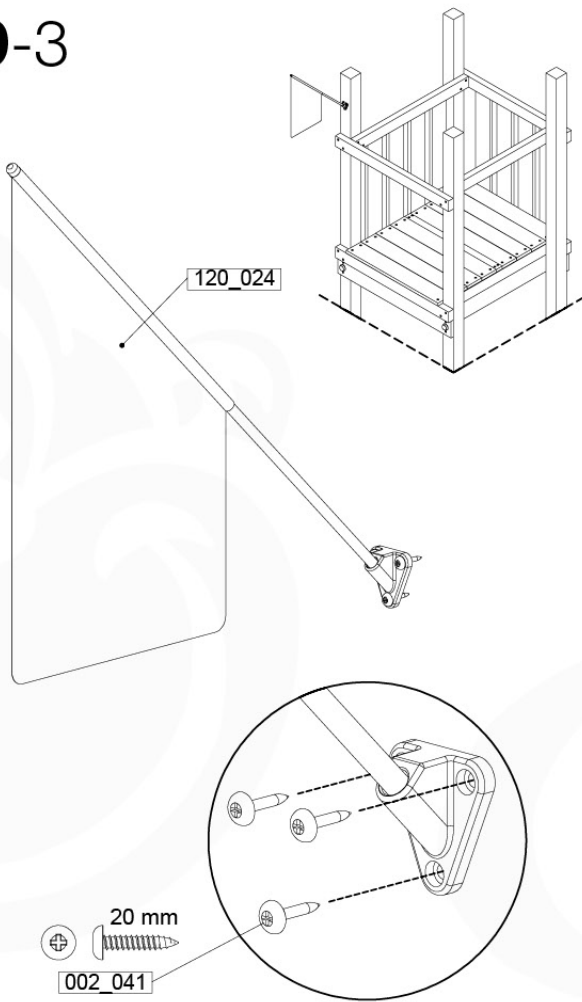

Fireman's Pole AL - P04 U - 12-11-2020 - v3.0

18-1

Fireman's Pole (201_275)
040_335 Part 2

19 Accessories

AC01

(194_119)

	PartNo	PartName	QTY.
Hardware Pack 100_617	001_406	Stealth Screw 8x45	1
	002_041	Dome head screw 4.5 x 20 mm	3
	002_042	Dome head screw 3.5 x 13mm	4
	002_219	Gap Point Screw T25 - 5x30	2
Other	022_300	Steering Wheel	1
	022_800	Rail P/T 105	1
	022_910	Sandpad	1
	103_901	Logo ID Plate	1
	104_107	Tool Set Climbing Units	1
	120_024	Tower Flag	1
	122_302	Telescope	1

Accessory set - P02 - 28-9-2021 - v4

19-1

19-2

Accessory set - P03 - 28-9-2021 - v4

19-3

19-4

Accessoire set - P04 - 29-9-2021 - v4

19-5