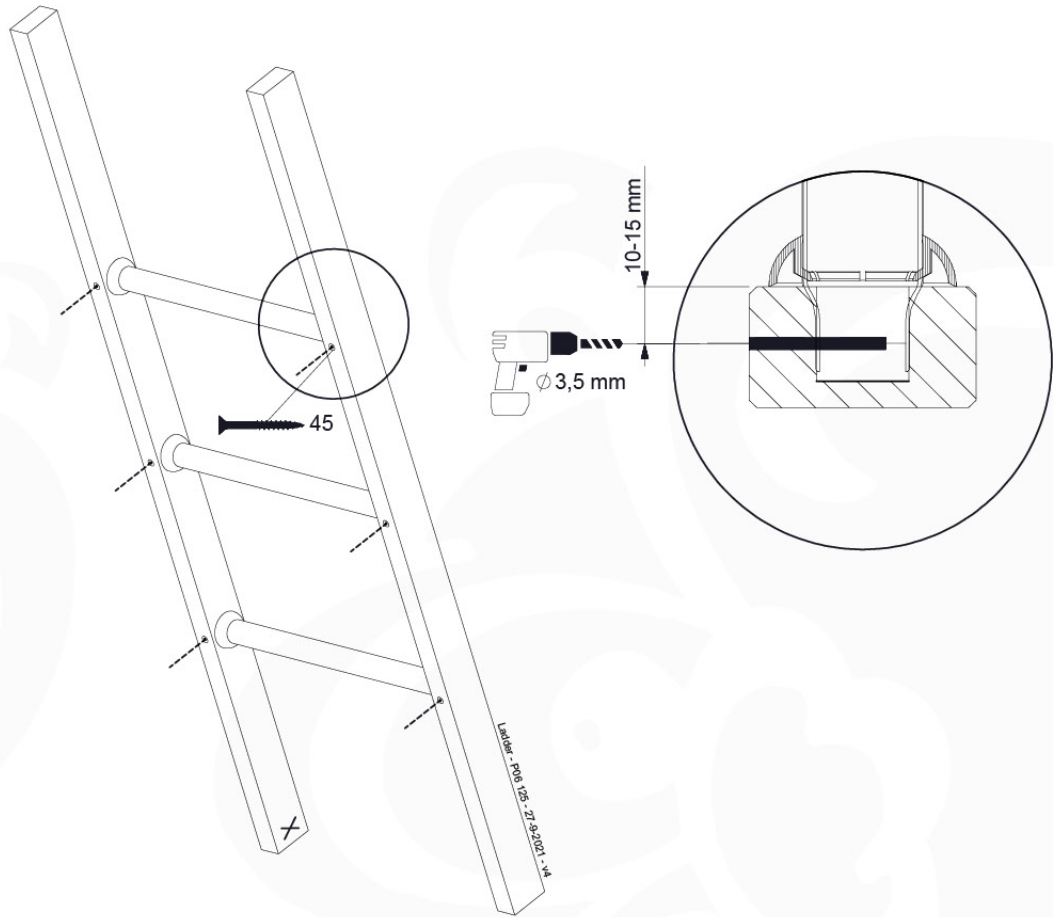

(194_103)

	PartNo	PartName	QTY.
Hardware Pack 100_603	001_404	Stealth Screw 8x30	4
	002_219	Gap Point Screw T25 - 5x30	4
	002_220	Gap Point Screw T25 - 5x45	6
	002_223	Gap Point Screw T25 - 5x80	4
Other	005_03x	Ladder Rung Y/B/G/R	3
	005_522	Connection Bracket Mini Market	2
	022_835	Rung Cap	6
	120_102	Handgrip set (2x Complete)	1
Wood	C74	Beam 740 mm	1
	C130	Beam 1300 mm	2

Ladder - P02 125 - 27-9-2021 - v4

12-1

Ladder - P04 125 - 27-9-2021 - v4

12-2

12-3

12-4

13-Picnic Table

PC01

(194_117)

	PartNo	PartName	QTY.
Hardware Pack 100_615	002_220	Gap Point Screw T25 - 5x45	20
	002_223	Gap Point Screw T25 - 5x80	8
Wood	C62	Beam 620 mm	2
	D60	Board 600 mm	4
	D74	Board 740 mm	1

Picnic - P02 - 3-8-2021 - v3