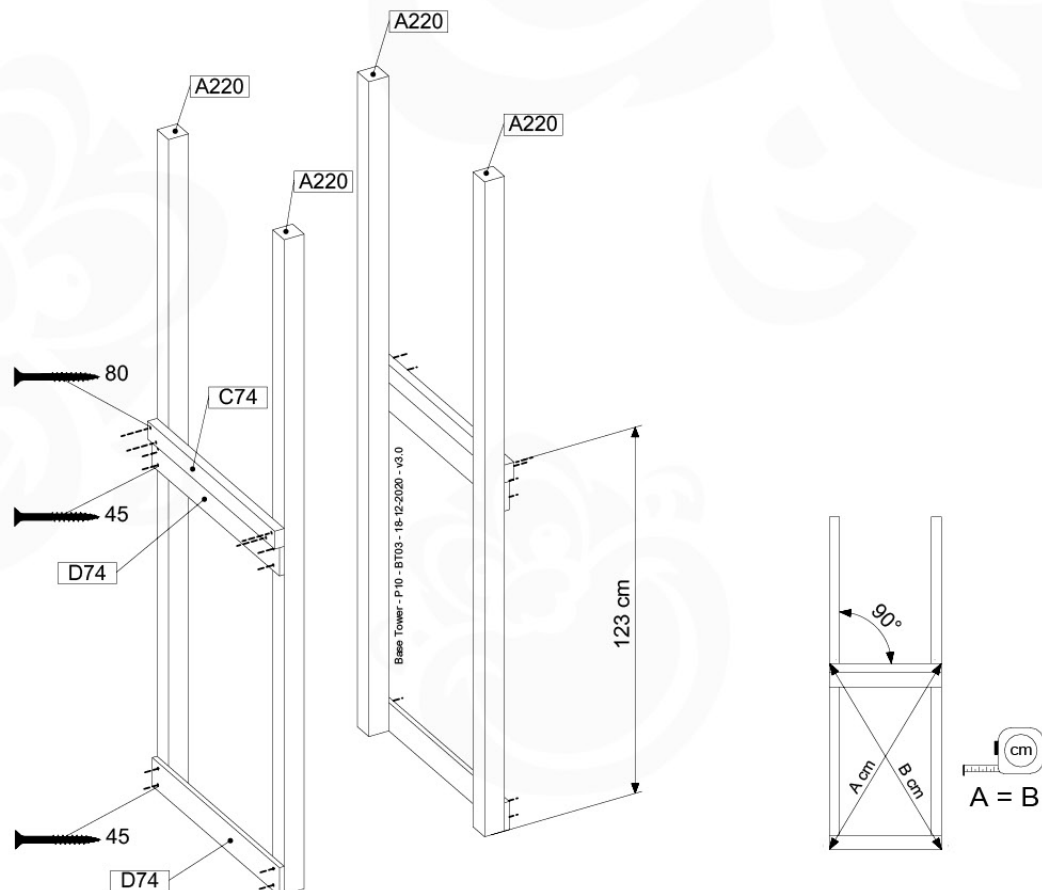

06 Playground Foundation

FD02

06-1

Foundation Plan - P03 - 2/11-2020 - v8

1st Foundation Plan 03

07 Base Tower

BT03

(194_100)

	PartNo	PartName	QTY.
Hardware Pack 100_600	001_406	Stealth Screw 8x45	6
	002_220	Gap Point Screw T25 - 5x45	72
	002_223	Gap Point Screw T25 - 5x80	16
Other	007_001	Ground-anchor	2
Hardware Pack 100_600	022_31x	bpc-base version 3	4
	022_84x	bpc cover	4
Wood	A220	Post 70x70 L2200	4
	C74	Beam 740 mm	4
	D60	Board 600 mm	10
	D74	Board 740 mm	8

Base Tower - P04 - BT03 - 18-12-2020 - v3.0

07-1

07-2

07-3

08 Extension Tower

ET01

(194_100)

	PartNo	PartName	QTY.
Hardware Pack 100_600	001_406	Stealth Screw 8x45	4
	002_220	Gap Point Screw T25 - 5x45	60
	002_223	Gap Point Screw T25 - 5x80	12
Other	007_001	Ground-anchor	2
Hardware Pack 100_600	022_31x	bpc-base version 3	2
	022_84x	bpc cover	2
Wood	A200	Post 70x70 L2000	2
	C74	Beam 740 mm	3
	D60	Board 600 mm	9
	D74	Board 740 mm	6