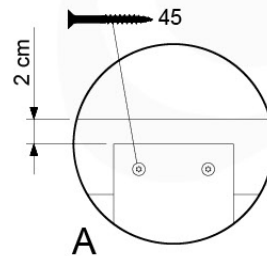

10 Balustrade (2x)

BL02

(194_101)

	PartNo	PartName	QTY.
Hardware Pack 100_601	002_220	Gap Point Screw T25 - 5x45	16
	002_223	Gap Point Screw T25 - 5x80	4
Wood	C74	Beam 740 mm	1
	D65	Board 650 mm	4

Balustrade AL - P03 T - 28-7-2021 - v3.0

10-1

Balustrade AL - P05 T - 28-7-2021 - v3.0

min. 27mm
max. 65mm