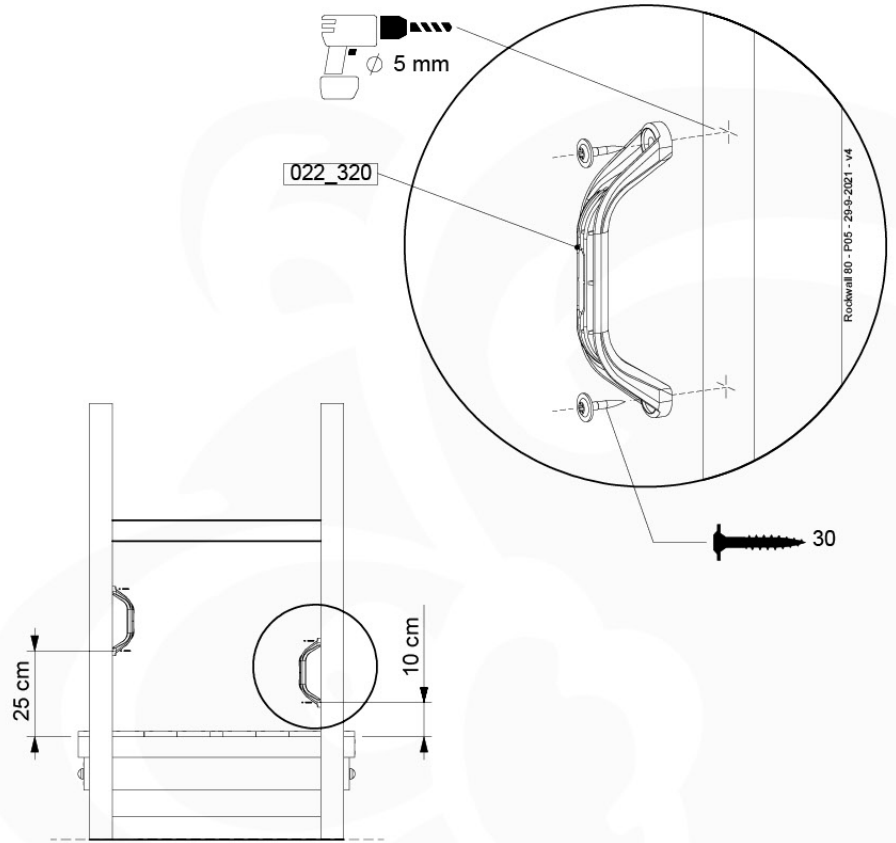

Balustrade AL - P03 T - 28-7-2021 - v3.0

10-1

Balustrade AL - P05 T - 28-7-2021 - v3.0

min. 27mm
max. 65mm

11 Rock Wall

RW01

(194_105)

	PartNo	PartName	QTY.
Hardware pack 100_604	001_102	Washer Head Screw T40 M8x30	8
	002_220	Gap Point Screw T25 - 5x45	24
	002_223	Gap Point Screw T25 - 5x80	4
	003_010	M8 spring lock washer	8
	004_050	M8 22mm Drive in Nut	8
Other	022_50x	Climbing Rock	4
	120_102	Handgrip set (2x Complete)	1
Timber	C74	Beam 740 mm	1
	D74	Board 740 mm	5

Rockwall 80 - P02 - 29-9-2021 - v4

11-1

min. 2,6 cm
max. 8,8 cm

Rockwall 80 - P03 - 29-9-2021 - v4

11-2

11-3

12 Ladder

LA02

(194_103)

	PartNo	PartName	QTY.
Hardware Pack 100_603	001_404	Stealth Screw 8x30	4
	002_219	Gap Point Screw T25 - 5x30	4
	002_220	Gap Point Screw T25 - 5x45	6
	002_223	Gap Point Screw T25 - 5x80	4
Other	005_03x	Ladder Rung Y/B/G/R	3
	005_522	Connection Bracket Mini Market	2
	022_835	Rung Cap	6
	120_102	Handgrip set (2x Complete)	1
Wood	C74	Beam 740 mm	1
	C130	Beam 1300 mm	2