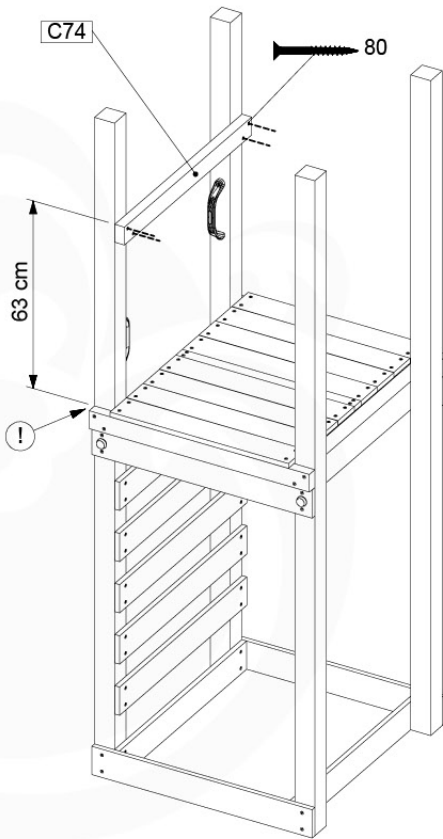

Balustrade AL - P03 T - 28-7-2021 - v3.0

10-1

Balustrade AL - P05 T - 28-7-2021 - v3.0

min. 27mm
max. 65mm

11 Rock Wall

RW01

(194_105)

	PartNo	PartName	QTY.
Hardware pack 100_604	001_102	Washer Head Screw T40 M8x30	8
	002_220	Gap Point Screw T25 - 5x45	24
	002_223	Gap Point Screw T25 - 5x80	4
	003_010	M8 spring lock washer	8
	004_050	M8 22mm Drive in Nut	8
Other	022_50x	Climbing Rock	4
	120_102	Handgrip set (2x Complete)	1
Timber	C74	Beam 740 mm	1
	D74	Board 740 mm	5

Rockwall 80 - P02 - 29-9-2021 - v4

11-1

min. 2,6 cm
max. 8,8 cm

Rockwall 80 - P03 - 29-9-2021 - v4

11-2

11-3

12 Ladder

LA02

(194_103)

	PartNo	PartName	QTY.
Hardware Pack 100_603	001_404	Stealth Screw 8x30	4
	002_219	Gap Point Screw T25 - 5x30	4
	002_220	Gap Point Screw T25 - 5x45	6
	002_223	Gap Point Screw T25 - 5x80	4
Other	005_03x	Ladder Rung Y/B/G/R	3
	005_522	Connection Bracket Mini Market	2
	022_835	Rung Cap	6
	120_102	Handgrip set (2x Complete)	1
Wood	C74	Beam 740 mm	1
	C130	Beam 1300 mm	2