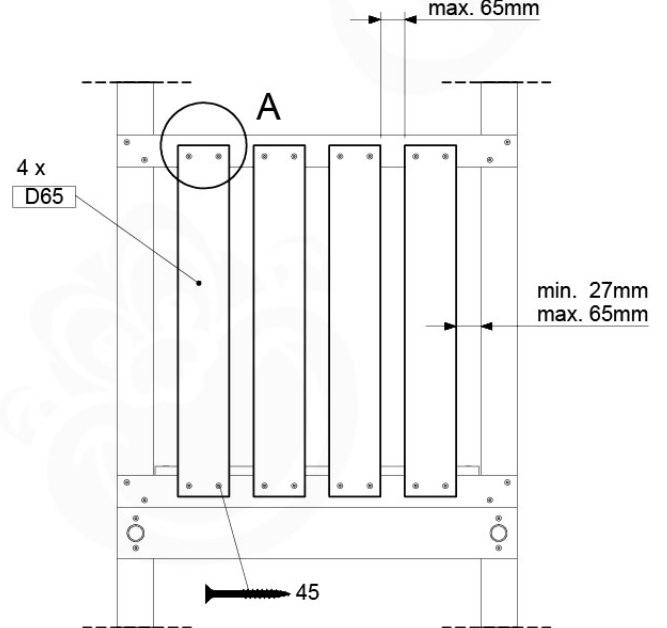

09-1

min. 27mm
max. 65mm

10 Balustrade (2x)

BL02

(194_101)

	PartNo	PartName	QTY.
Hardware Pack 100_601	002_220	Gap Point Screw T25 - 5x45	16
	002_223	Gap Point Screw T25 - 5x80	4
Wood	C74	Beam 740 mm	1
	D65	Board 650 mm	4

Balustrade AL - P03 T - 28-7-2021 - v3.0

10-1

Balustrade AL - P05 T - 28-7-2021 - v3.0

min. 27mm
max. 65mm

11 Rock Wall

RW01

(194_105)

	PartNo	PartName	QTY.
Hardware pack 100_604	001_102	Washer Head Screw T40 M8x30	8
	002_220	Gap Point Screw T25 - 5x45	24
	002_223	Gap Point Screw T25 - 5x80	4
	003_010	M8 spring lock washer	8
	004_050	M8 22mm Drive in Nut	8
Other	022_50x	Climbing Rock	4
	120_102	Handgrip set (2x Complete)	1
Timber	C74	Beam 740 mm	1
	D74	Board 740 mm	5