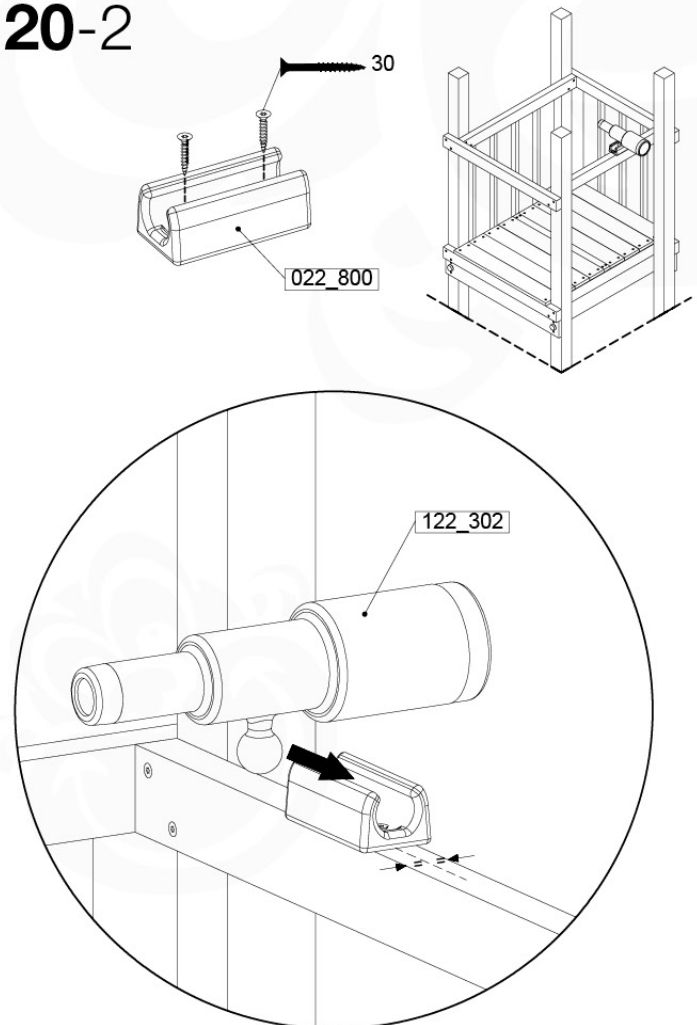

20-2

Accessory set - P03 - 28-9-2021 - v4