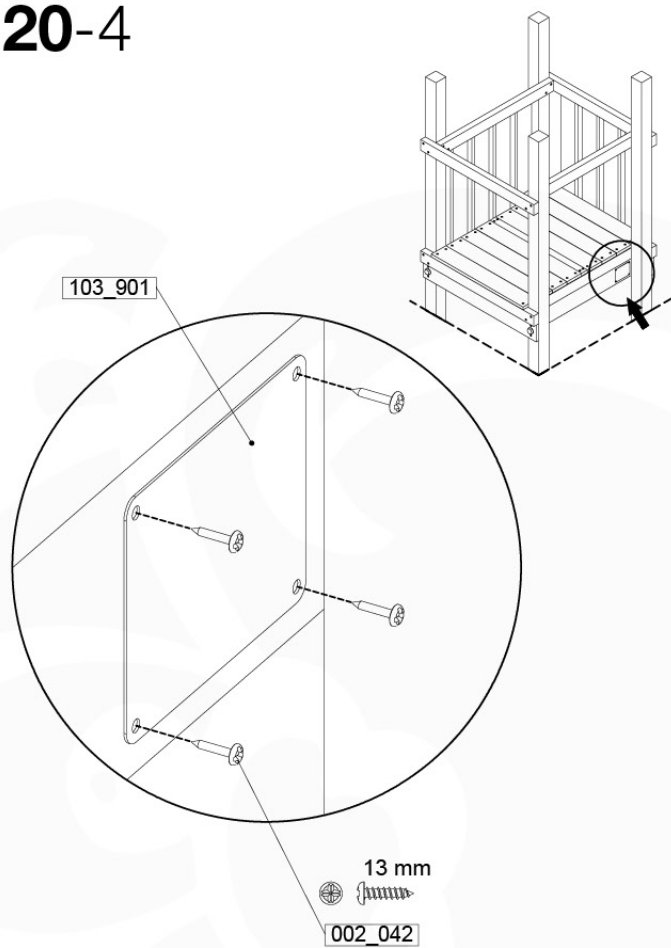

	PartNo	PartName	QTY.
Hardware Pack 100_346	001_103	M8 Washer Head Screw 40mm	2
	002_223	Gap Point Screw T25 - 5x80	4
	003_010	M8 spring lock washer	2
	003_040	M8 Washer	2
	004_052	M8 Drive-in Nut 30mm	2
	004_054	M8 Drive-in Nut 45mm	2
	022_31x	bpc-base version 3	2
	022_84x	bpc cover	2
Other	102_915	Fireman's Pole	1
Timber	C74	Beam 740 mm	1

Fireman's Pole AL - P02 U - 12-11-2020 - v3.0

19-1

Fireman's Pole (201_275)
040_335 Part 2

20 Accessories

AC01

(194_119)

	PartNo	PartName	QTY.
Hardware Pack 100_617	001_406	Stealth Screw 8x45	1
	002_041	Dome head screw 4.5 x 20 mm	3
	002_042	Dome head screw 3.5 x 13mm	4
	002_219	Gap Point Screw T25 - 5x30	2
Other	022_300	Steering Wheel	1
	022_800	Rail P/T 105	1
	022_910	Sandpad	1
	103_901	Logo ID Plate	1
	104_107	Tool Set Climbing Units	1
	120_024	Tower Flag	1
	122_302	Telescope	1

Accessory set - P02 - 28-9-2021 - v4

20-1

20-2

Accessory set - P03 - 28-9-2021 - v4

20-3

20-4

Accessoire set - P04 - 29-9-2021 - v4

20-5