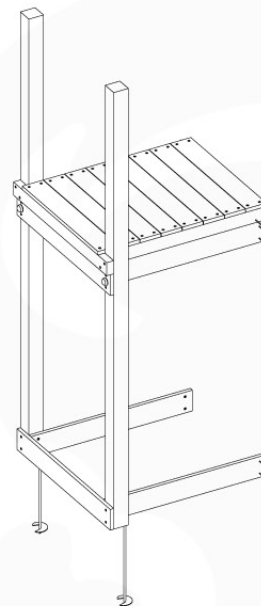

	PartNo	PartName	QTY.
Hardware Pack 100_600	001_406	Stealth Screw 8x45	6
	002_220	Gap Point Screw T25 - 5x45	72
	002_223	Gap Point Screw T25 - 5x80	16
Other	007_001	Ground-anchor	2
Hardware Pack 100_600	022_31x	bpc-base version 3	4
	022_84x	bpc cover	4
Wood	A220	Post 70x70 L2200	4
	C74	Beam 740 mm	4
	D60	Board 600 mm	10
	D74	Board 740 mm	8

Base Tower - P04 - BT03 - 18-12-2020 - v3.0

07-1

07-2

07-3

08 Extension Tower

ET01

(194_100)

	PartNo	PartName	QTY.
Hardware Pack 100_600	001_406	Stealth Screw 8x45	4
	002_220	Gap Point Screw T25 - 5x45	60
	002_223	Gap Point Screw T25 - 5x80	12
Other	007_001	Ground-anchor	2
Hardware Pack 100_600	022_31x	bpc-base version 3	2
	022_84x	bpc cover	2
Wood	A200	Post 70x70 L2000	2
	C74	Beam 740 mm	3
	D60	Board 600 mm	9
	D74	Board 740 mm	6

Extension Tower - P02 - ET01 - 18-12-2020 - v3.0

www.junglegym.com

08-1

08-2

08-3

09 Balustrade (1x)

BL01

(194_101)

	PartNo	PartName	QTY.
Hardware Pack 100_601	002_220	Gap Point Screw T25 - 5x45	16
	002_223	Gap Point Screw T25 - 5x80	4
Wood	C74	Beam 740 mm	1
	D65	Board 650 mm	4

Balustrade AL - P02 U - 28.7.2021 - v3.0