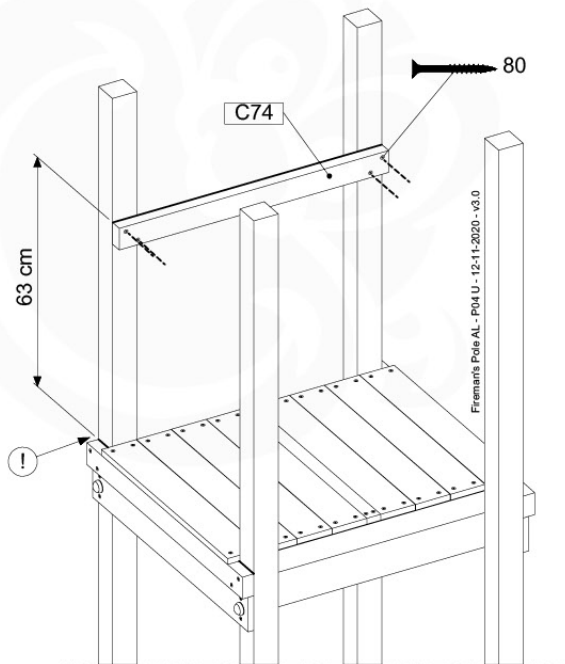

19 Firemans Pole

FP01

(201_275)

	PartNo	PartName	QTY.
Hardware Pack 100_346	001_103	M8 Washer Head Screw 40mm	2
	002_223	Gap Point Screw T25 - 5x80	4
	003_010	M8 spring lock washer	2
	003_040	M8 Washer	2
	004_052	M8 Drive-in Nut 30mm	2
	004_054	M8 Drive-in Nut 45mm	2
	022_31x	bpc-base version 3	2
	022_84x	bpc cover	2
Other	102_915	Fireman's Pole	1
Timber	C74	Beam 740 mm	1

Fireman's Pole AL - P02 U - 12-11-2020 - v3.0

19-1