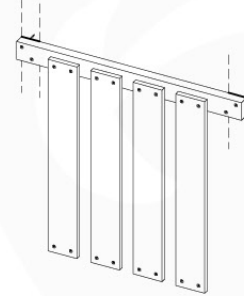

09-1

min. 27mm
max. 65mm

10 Balustrade (2x)

BL02

(194_101)

	PartNo	PartName	QTY.
Hardware Pack 100_601	002_220	Gap Point Screw T25 - 5x45	16
	002_223	Gap Point Screw T25 - 5x80	4
Wood	C74	Beam 740 mm	1
	D65	Board 650 mm	4

Balustrade AL - P03 T - 28-7-2021 - v3.0

10-1

Balustrade AL - P05 T - 28-7-2021 - v3.0

min. 27mm
max. 65mm

11 Rock Wall

RW01

(194_105)

	PartNo	PartName	QTY.
Hardware pack 100_604	001_102	Washer Head Screw T40 M8x30	8
	002_220	Gap Point Screw T25 - 5x45	24
	002_223	Gap Point Screw T25 - 5x80	4
	003_010	M8 spring lock washer	8
	004_050	M8 22mm Drive in Nut	8
Other	022_50x	Climbing Rock	4
	120_102	Handgrip set (2x Complete)	1
Timber	C74	Beam 740 mm	1
	D74	Board 740 mm	5