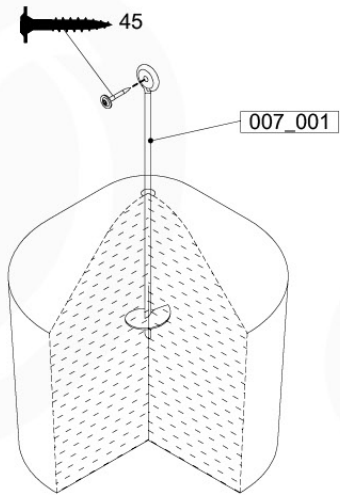

15 Ground Anchors

GA02

Parts:

Assembly Package Tower
194_100