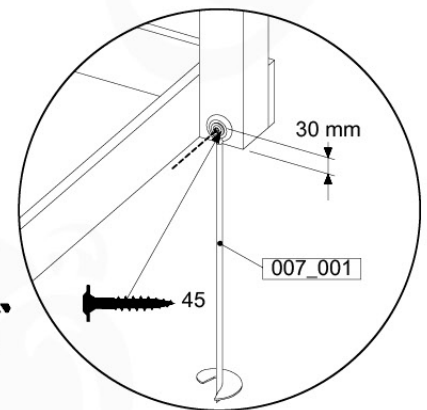

GA02

Parts:

Assembly Package Tower
194_100

Tower Anchors - P03 - 3-3-2021 - v3

15-1

Tower Anchors - P07 - 3-3-2021 - v3

15-2

40 L / 80 kg