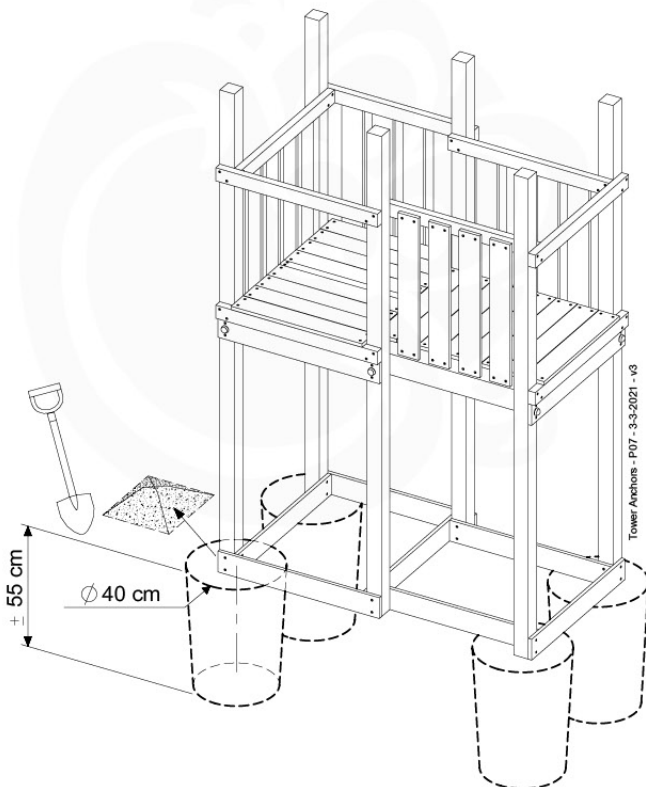

GA02

Parts:

Assembly Package Tower
194_100

Tower Anchors - P03 - 3-3-2021 - v3

15-1

Tower Anchors - P07 - 3-3-2021 - v3

15-2

40 L / 80 kg