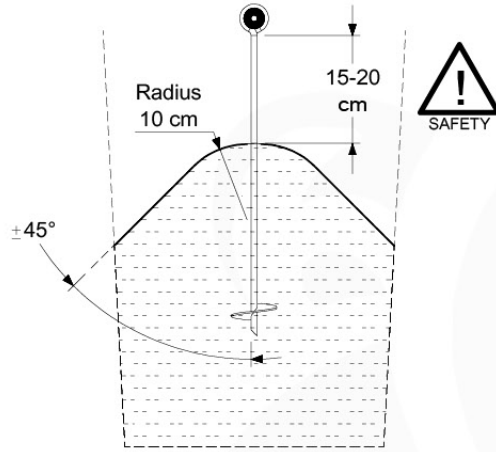

GA02

Parts:

Assembly Package Tower
194_100

Tower Anchors - P03 - 3-3-2021 - v3

15-1

Tower Anchors - P07 - 3-3-2021 - v3

15-2

40 L / 80 kg