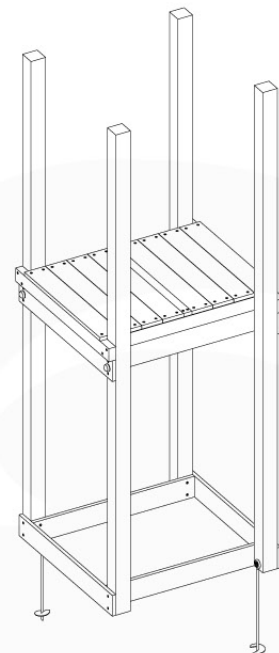

06 Playground Foundation

FD02

06-1

Foundation Plan - P03 - 27-1-1-2020 - V3

Foundation Plan - P03

07 Base Tower

BT03

(194_100)

	PartNo	PartName	QTY.
Hardware Pack 100_600	001_406	Stealth Screw 8x45	6
	002_220	Gap Point Screw T25 - 5x45	72
	002_223	Gap Point Screw T25 - 5x80	16
Other	007_001	Ground-anchor	2
Hardware Pack 100_600	022_31x	bpc-base version 3	4
	022_84x	bpc cover	4
Wood	A220	Post 70x70 L2200	4
	C74	Beam 740 mm	4
	D60	Board 600 mm	10
	D74	Board 740 mm	8

Base Tower - P10 - BT03 - 18-12-2020 - v3.0

07-1

07-2

07-3

08 Extension Tower

ET01

(194_100)

	PartNo	PartName	QTY.
Hardware Pack 100_600	001_406	Stealth Screw 8x45	4
	002_220	Gap Point Screw T25 - 5x45	60
	002_223	Gap Point Screw T25 - 5x80	12
Other	007_001	Ground-anchor	2
Hardware Pack 100_600	022_31x	bpc-base version 3	2
	022_84x	bpc cover	2
Wood	A200	Post 70x70 L2000	2
	C74	Beam 740 mm	3
	D60	Board 600 mm	9
	D74	Board 740 mm	6