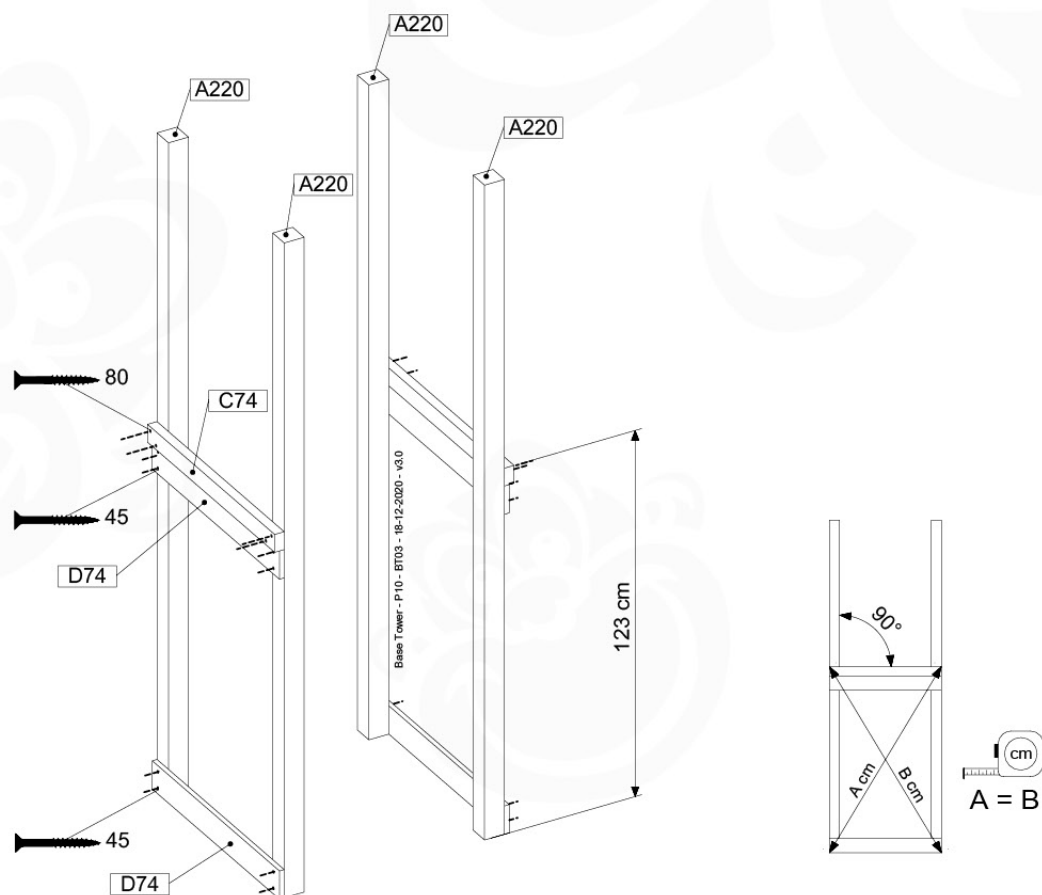

03 Timber

603_210 Jungle Resort

	L	
A220 A200	219cm - 220cm 199cm - 200cm	4 x 2 x
-	-	-
C130 C74	129cm - 130cm 73cm - 74cm	2 x 16 x
D74 D65 D60 D56	73cm - 74cm 64cm - 65cm 59cm - 60cm 53cm - 56cm	57 x 6 x 20 x 2 x

06 Playground Foundation

FD02

06-1

Foundation Plan - P03 - 27-1-1-2020 - V3

Foundation Plan - P03

07 Base Tower

BT03

(194_100)

	PartNo	PartName	QTY.
Hardware Pack 100_600	001_406	Stealth Screw 8x45	6
	002_220	Gap Point Screw T25 - 5x45	72
	002_223	Gap Point Screw T25 - 5x80	16
Other	007_001	Ground-anchor	2
Hardware Pack 100_600	022_31x	bpc-base version 3	4
	022_84x	bpc cover	4
Wood	A220	Post 70x70 L2200	4
	C74	Beam 740 mm	4
	D60	Board 600 mm	10
	D74	Board 740 mm	8

Base Tower - P10 - BT03 - 18-12-2020 - v3.0

07-1

07-2

07-3

08 Extension Tower

ET01

(194_100)

	PartNo	PartName	QTY.
Hardware Pack 100_600	001_406	Stealth Screw 8x45	4
	002_220	Gap Point Screw T25 - 5x45	60
	002_223	Gap Point Screw T25 - 5x80	12
Other	007_001	Ground-anchor	2
Hardware Pack 100_600	022_31x	bpc-base version 3	2
	022_84x	bpc cover	2
Wood	A200	Post 70x70 L2000	2
	C74	Beam 740 mm	3
	D60	Board 600 mm	9
	D74	Board 740 mm	6