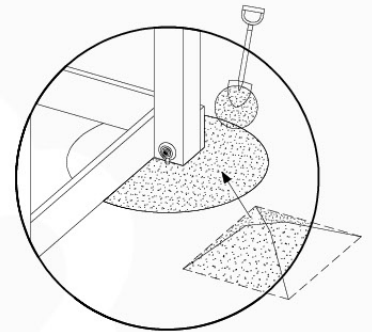

15-2

40 L / 80 kg

24h ↓

16 Add-on

Wavy Star Slide XL

- 324_100 Yellow
- 324_200 Blue
- 324_300 Green
- 324_400 Red
- 324_500 Fuchsia
- 324_600 Dark Green

Fireman's Pole

201_275