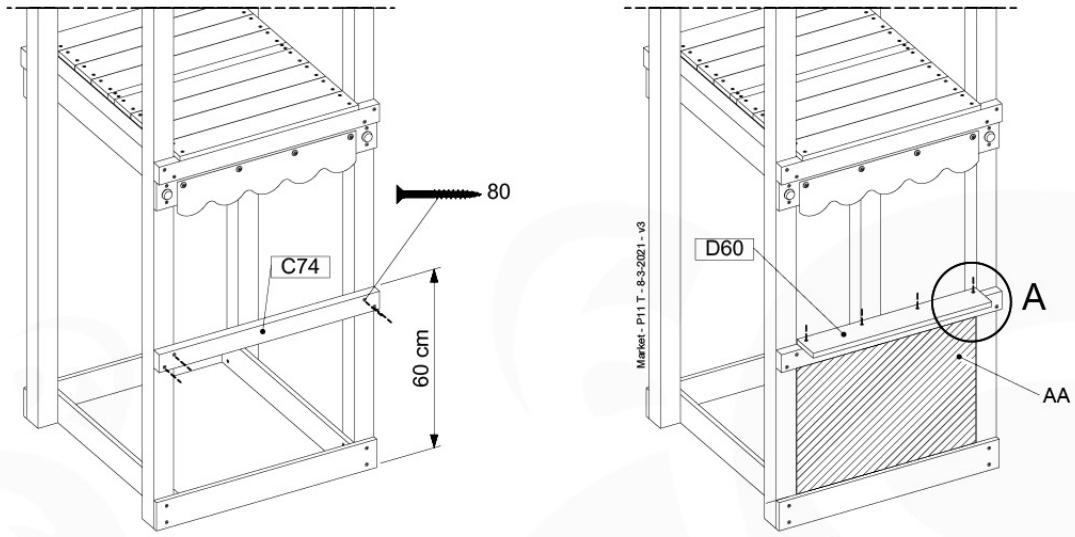

12-6

13 Ladder

LA02

(194_103)

	PartNo	PartName	QTY.
Hardware Pack 100_603	001_404	Stealth Screw 8x30	4
	002_219	Gap Point Screw T25 - 5x30	4
	002_220	Gap Point Screw T25 - 5x45	6
	002_223	Gap Point Screw T25 - 5x80	4
Other	005_03x	Ladder Rung Y/B/G/R	3
	005_522	Connection Bracket Mini Market	2
	022_835	Rung Cap	6
	120_102	Handgrip set (2x Complete)	1
Wood	C74	Beam 740 mm	1
	C130	Beam 1300 mm	2