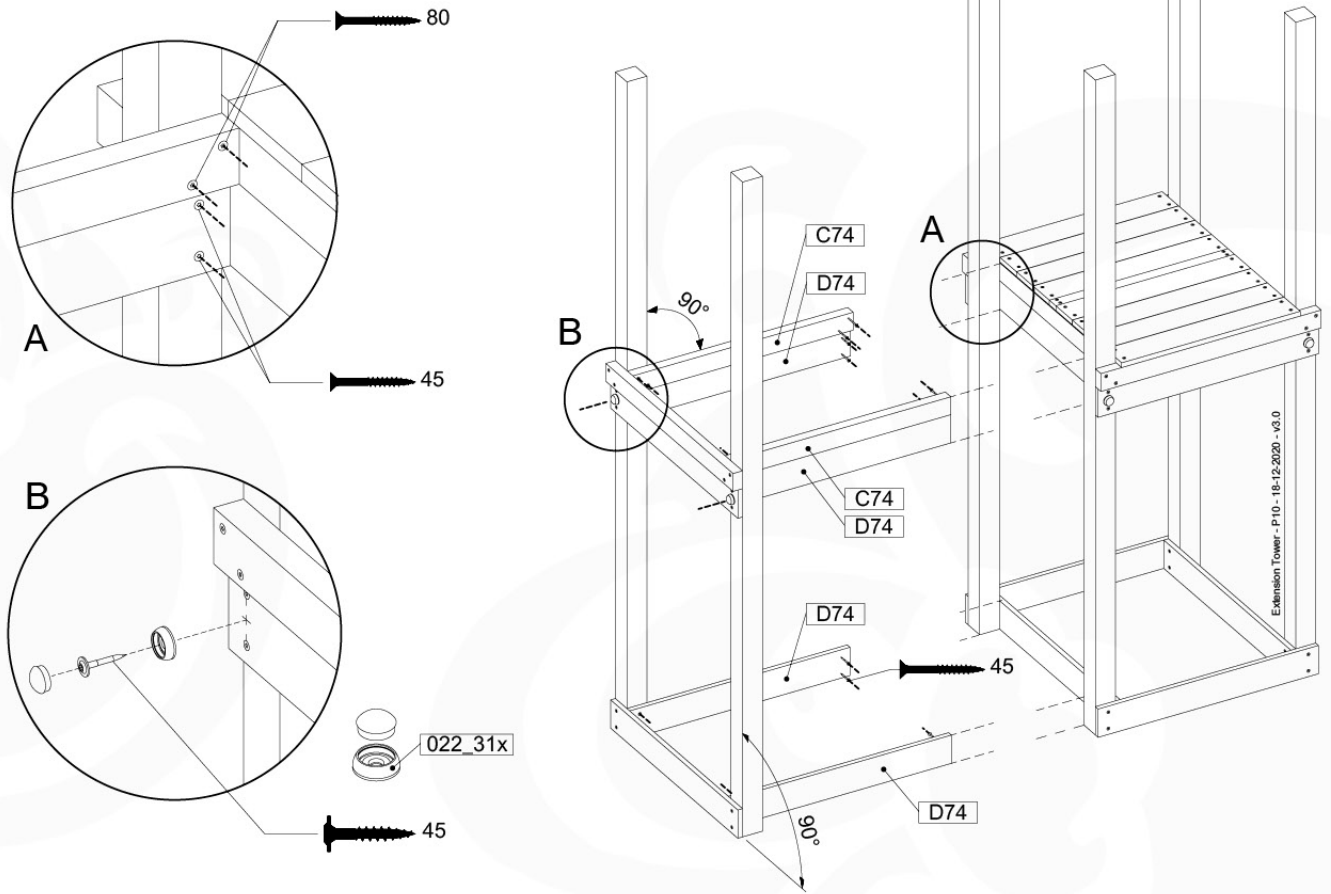

Base Tower - P10 - BT03 - 18-12-2020 - v3.0

07-1

07-2

07-3

08 Extension Tower

ET01

(194_100)

	PartNo	PartName	QTY.
Hardware Pack 100_600	001_406	Stealth Screw 8x45	4
	002_220	Gap Point Screw T25 - 5x45	60
	002_223	Gap Point Screw T25 - 5x80	12
Other	007_001	Ground-anchor	2
Hardware Pack 100_600	022_31x	bpc-base version 3	2
	022_84x	bpc cover	2
Wood	A200	Post 70x70 L2000	2
	C74	Beam 740 mm	3
	D60	Board 600 mm	9
	D74	Board 740 mm	6

Extension Tower - P02 - ET01 - 18-12-2020 - v3.0

www.jungle gym.com

08-1

08-2

08-3

09 Balustrade (1x)

BL01

(194_101)

	PartNo	PartName	QTY.
Hardware Pack 100_601	002_220	Gap Point Screw T25 - 5x45	16
	002_223	Gap Point Screw T25 - 5x80	4
Wood	C74	Beam 740 mm	1
	D65	Board 650 mm	4

Balustrade 80 - PO2 U - 8-10-2021 - v3.1