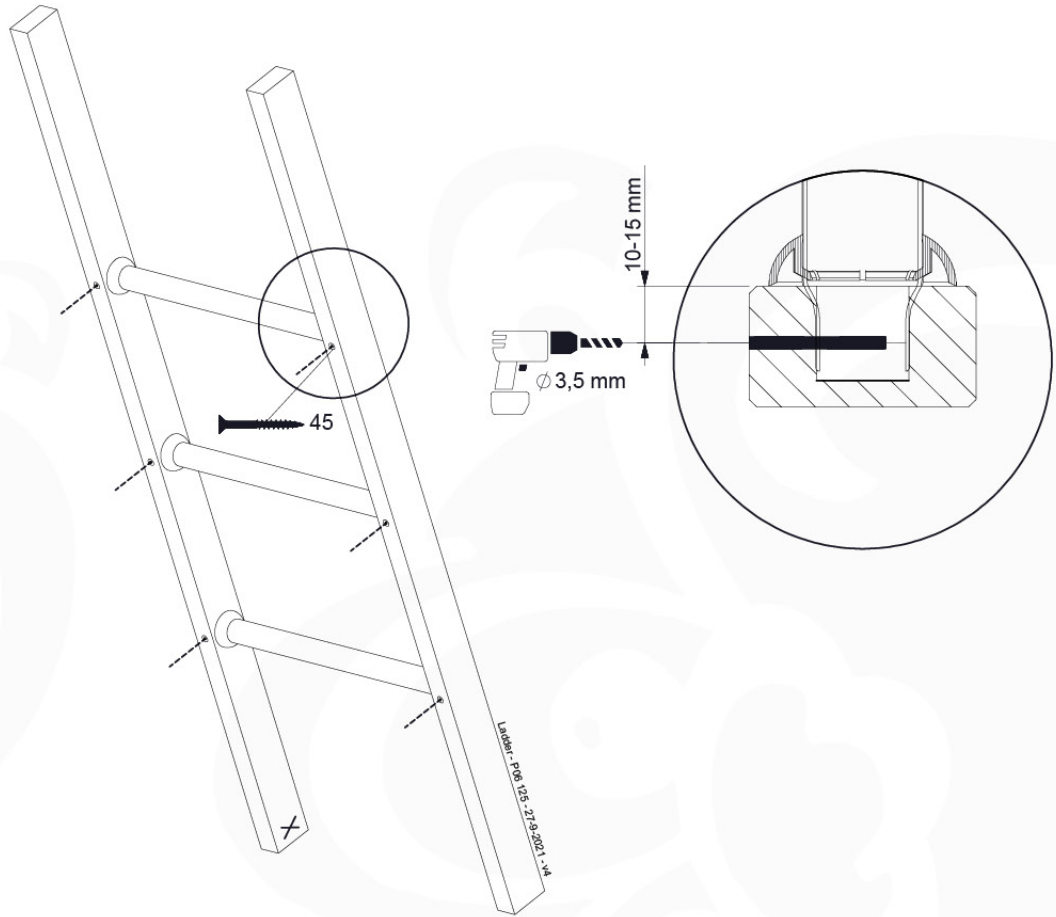

Ladder - P02 125 - 27-9-2021 - v4

13-1

Ladder - P04 125 - 27-9-2021 - v4

13-2

13-3

13-4

14 Swing Frame / Climb Frame

15 Ground Anchors

GA02

Parts:

Assembly Package Tower
194_100

Tower Anchors - P03 - 3-3-2021 - v3

15-1

Tower Anchors - P07 - 3-3-2021 - v3

15-2

40 L / 80 kg