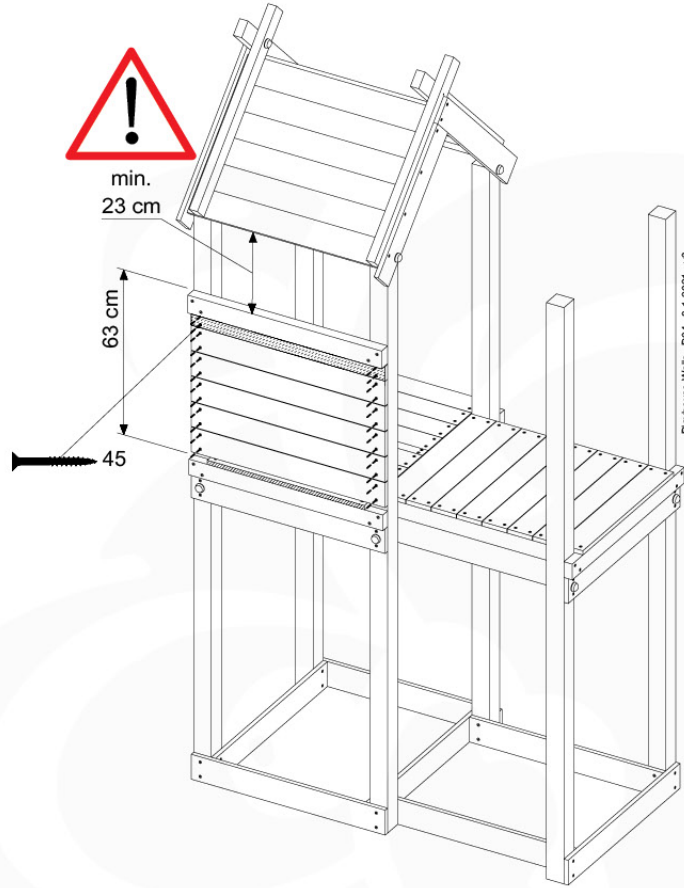

11-2

11-3

+ Swing / Climb Frame