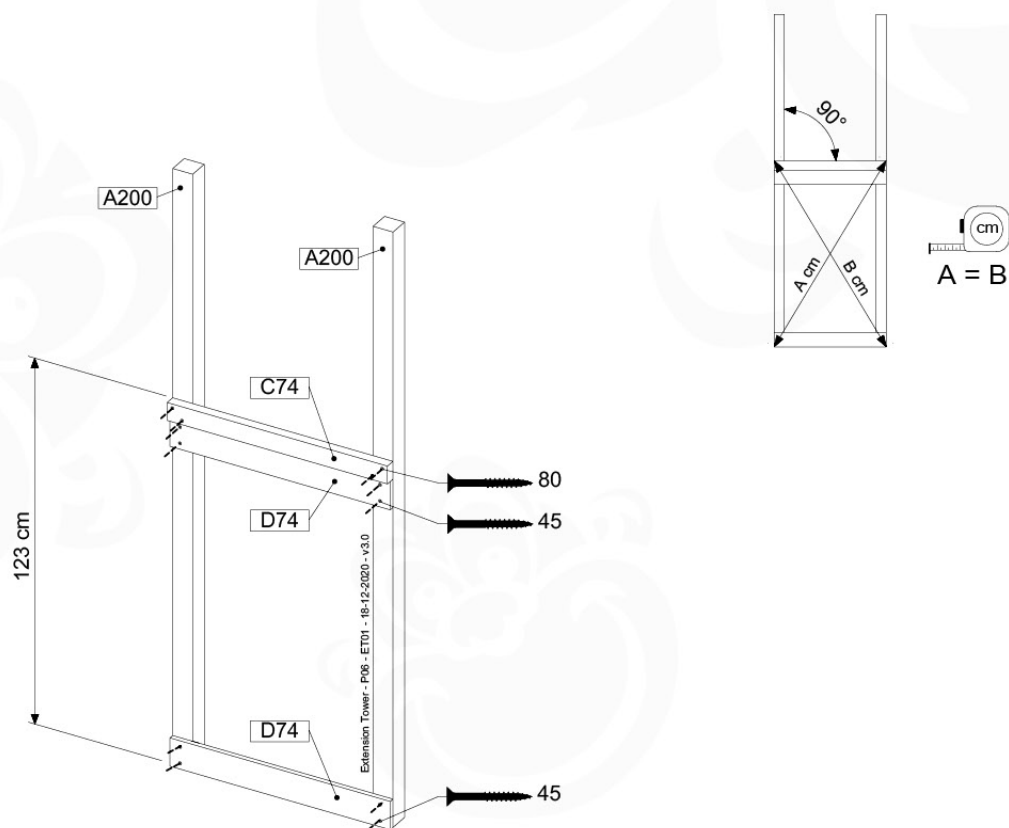

Base Tower - P10 - BT03 - 18-12-2020 - v3.0

07-1

07-2

07-3

08 Extension Tower

ET01

(194_100)

	PartNo	PartName	QTY.
Hardware Pack 100_600	001_406	Stealth Screw 8x45	4
	002_220	Gap Point Screw T25 - 5x45	60
	002_223	Gap Point Screw T25 - 5x80	12
Other	007_001	Ground-anchor	2
Hardware Pack 100_600	022_31x	bpc-base version 3	2
	022_84x	bpc cover	2
Wood	A200	Post 70x70 L2000	2
	C74	Beam 740 mm	3
	D60	Board 600 mm	9
	D74	Board 740 mm	6

Extension Tower - P02 - ET01 - 18-12-2020 - v3.0

www.jungle gym.com

08-1

08-2

08-3

09 Balustrade (1x)

BL01

(194_101)