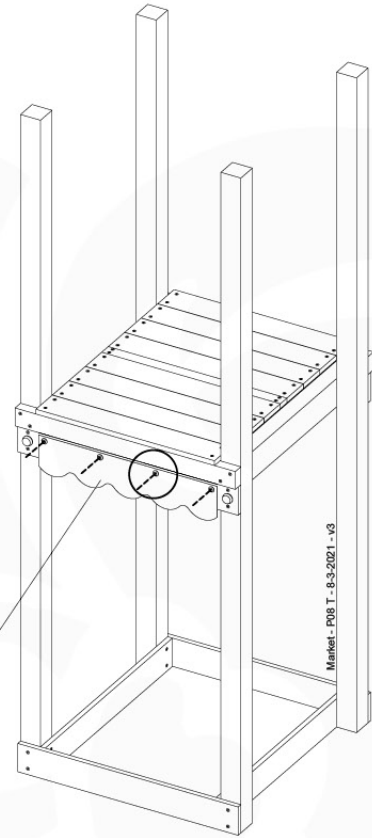

Market - P08 T - 8-3-2021 - v3

REAR OF CUTTING PAGE