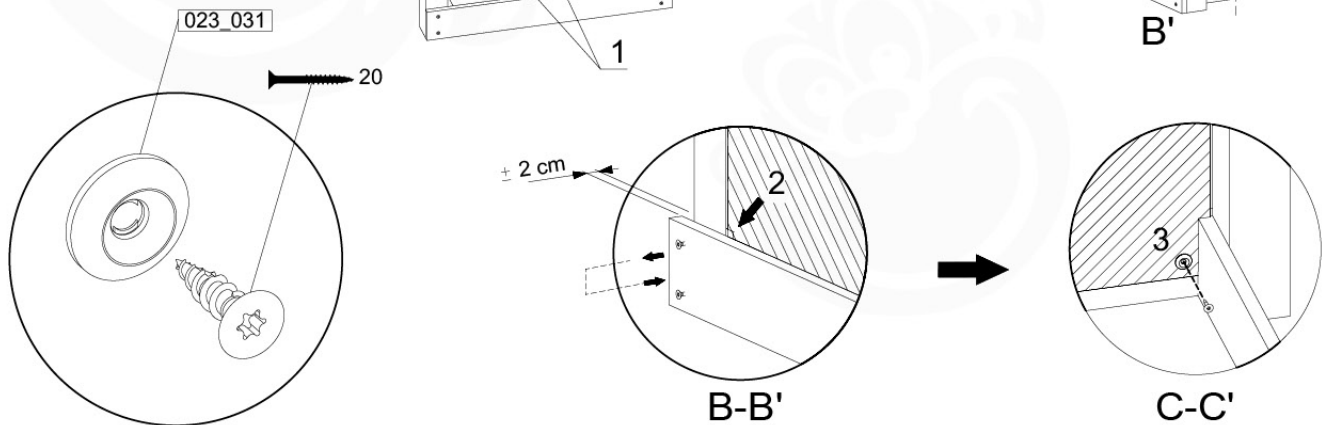

12-6

13 Ladder

LA02

(194_103)

	PartNo	PartName	QTY.
Hardware Pack 100_603	001_404	Stealth Screw 8x30	4
	002_219	Gap Point Screw T25 - 5x30	4
	002_220	Gap Point Screw T25 - 5x45	6
	002_223	Gap Point Screw T25 - 5x80	4
Other	005_03x	Ladder Rung Y/B/G/R	3
	005_522	Connection Bracket Mini Market	2
	022_835	Rung Cap	6
	120_102	Handgrip set (2x Complete)	1
Wood	C74	Beam 740 mm	1
	C130	Beam 1300 mm	2