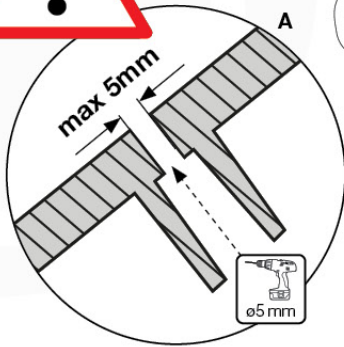

17-4

18 Firemans Pole

FP01

(201_275)

	PartNo	PartName	QTY.
Hardware Pack 100_346	001_103	M8 Washer Head Screw 40mm	2
	002_223	Gap Point Screw T25 - 5x80	4
	003_010	M8 spring lock washer	2
	003_040	M8 Washer	2
	004_052	M8 Drive-in Nut 30mm	2
	004_054	M8 Drive-in Nut 45mm	2
	022_31x	bpc-base version 3	2
	022_84x	bpc cover	2
Other	102_915	Fireman's Pole	1
Timber	C74	Beam 740 mm	1

Fireman's Pole AL - FP02 U - 12-11-2020 - v3.0