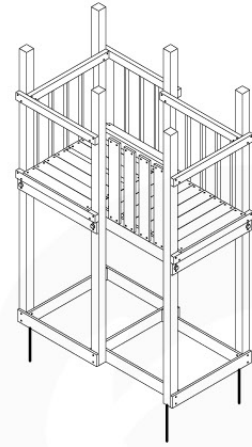

Ladder - P02 125 - 27-9-2021 - v4

13-1

Ladder - P04 125 - 27-9-2021 - v4

13-2

13-3

13-4

14 Swing Frame / Climb Frame

15 Ground Anchors

GA02

Parts:

Assembly Package Tower
194_100

Tower Anchors - P03 - 3-3-2021 - v3

15-1

Tower Anchors - P07 - 3-3-2021 - v3

15-2

40 L / 80 kg