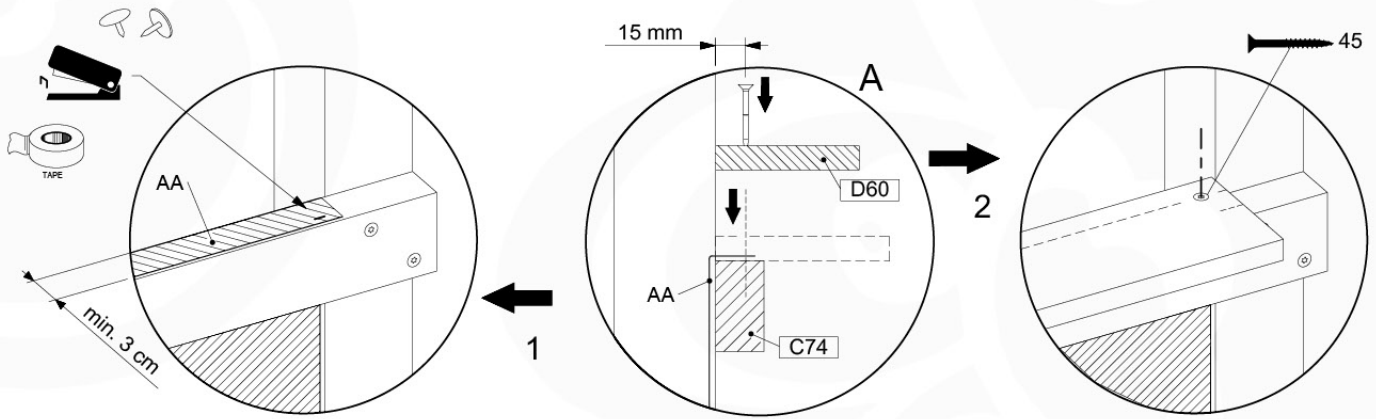

12-6

13 Ladder

LA02

(194_103)

	PartNo	PartName	QTY.
Hardware Pack 100_603	001_404	Stealth Screw 8x30	4
	002_219	Gap Point Screw T25 - 5x30	4
	002_220	Gap Point Screw T25 - 5x45	6
	002_223	Gap Point Screw T25 - 5x80	4
Other	005_03x	Ladder Rung Y/B/G/R	3
	005_522	Connection Bracket Mini Market	2
	022_835	Rung Cap	6
	120_102	Handgrip set (2x Complete)	1
Wood	C74	Beam 740 mm	1
	C130	Beam 1300 mm	2