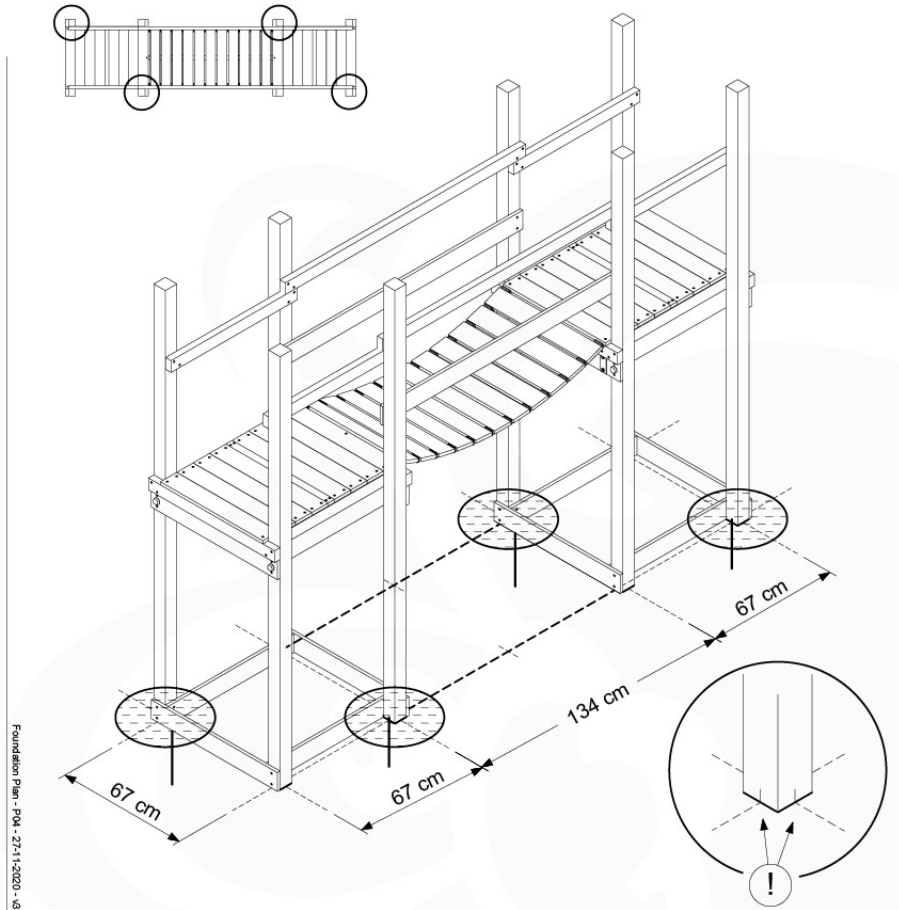

06 Playground Foundation

FD03

06-1

07 Base Tower

BT06

(194_100)

	PartNo	PartName	QTY.
Hardware Pack 100_600	001_406	Stealth Screw 8x45	6
	002_220	Gap Point Screw T25 - 5x45	72
	002_223	Gap Point Screw T25 - 5x80	16
Other	007_001	Ground-anchor	2
Hardware Pack 100_600	022_31x	bpc-base version 3	4
	022_84x	bpc cover	4
Wood	A240	Post 70x70 L2400	4
	C74	Beam 740 mm	4
	D60	Board 600 mm	10
	D74	Board 740 mm	8

Base Tower - P07 - BT06 - 18-12-2020 - v3.0

07-1

07-2

07-3

08 Balustrade (1x)

BL01

(194_101)

	PartNo	PartName	QTY.
Hardware Pack 100_601	002_220	Gap Point Screw T25 - 5x45	16
	002_223	Gap Point Screw T25 - 5x80	4
Wood	C74	Beam 740 mm	1
	D65	Board 650 mm	4