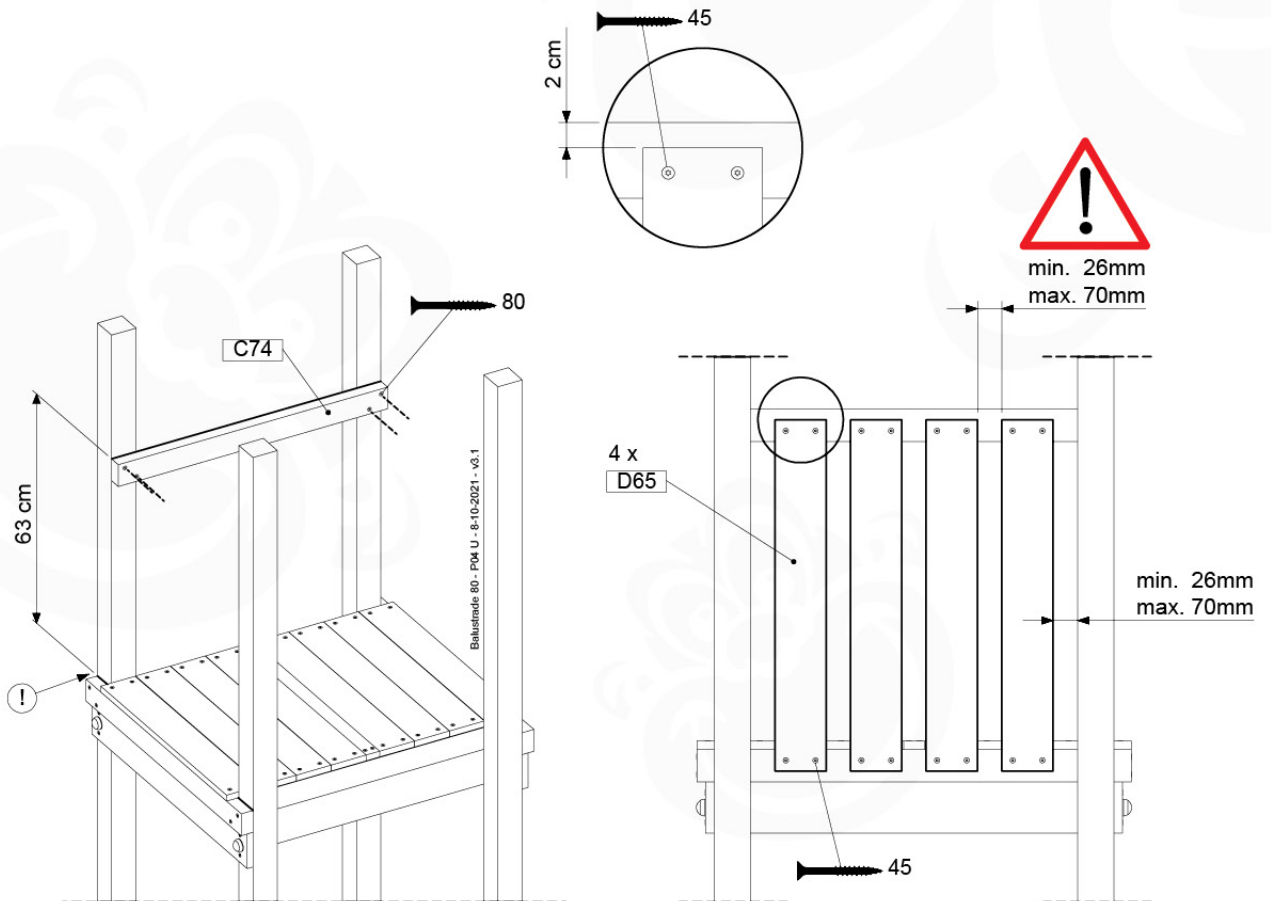

Base Tower - P02 - BT01 - 18-12-2020 - v3.0

10-1

10-2

10-3

11 Balustrade (2x)

BL01

(194_101)

	PartNo	PartName	QTY.
Hardware Pack 100_601	002_220	Gap Point Screw T25 - 5x45	16
	002_223	Gap Point Screw T25 - 5x80	4
Wood	C74	Beam 740 mm	1
	D65	Board 650 mm	4

Balustrade 80 - PO2 U - 8-10-2021 - v3.1

11-1

12 Rock Wall

RW02

(194_105)

	PartNo	PartName	QTY.
Hardware pack 100_604	001_102	Washer Head Screw T40 M8x30	8
	002_220	Gap Point Screw T25 - 5x45	24
	002_223	Gap Point Screw T25 - 5x80	4
	003_010	M8 spring lock washer	8
	004_050	M8 22mm Drive in Nut	8
Other	022_50x	Climbing Rock	4
	120_102	Handgrip set (2x Complete)	1
Timber	C74	Beam 740 mm	1
	D74	Board 740 mm	5