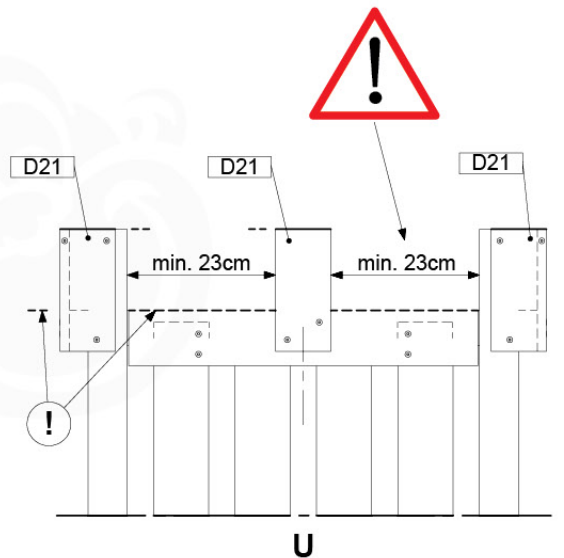

14 Roof Lookout

RF06

(194_112)

	PartNo	PartName	QTY.
Hardware Pack 100_610	002_219	Gap Point Screw T25 - 5x30	32
Wood	D21	Board 210 mm	10
	D60	Board 600 mm	2

Roof Lookout - P02 - 3-8-2021 - v3

14-1

Roof Lookout - P03 - 3-8-2021 - v3