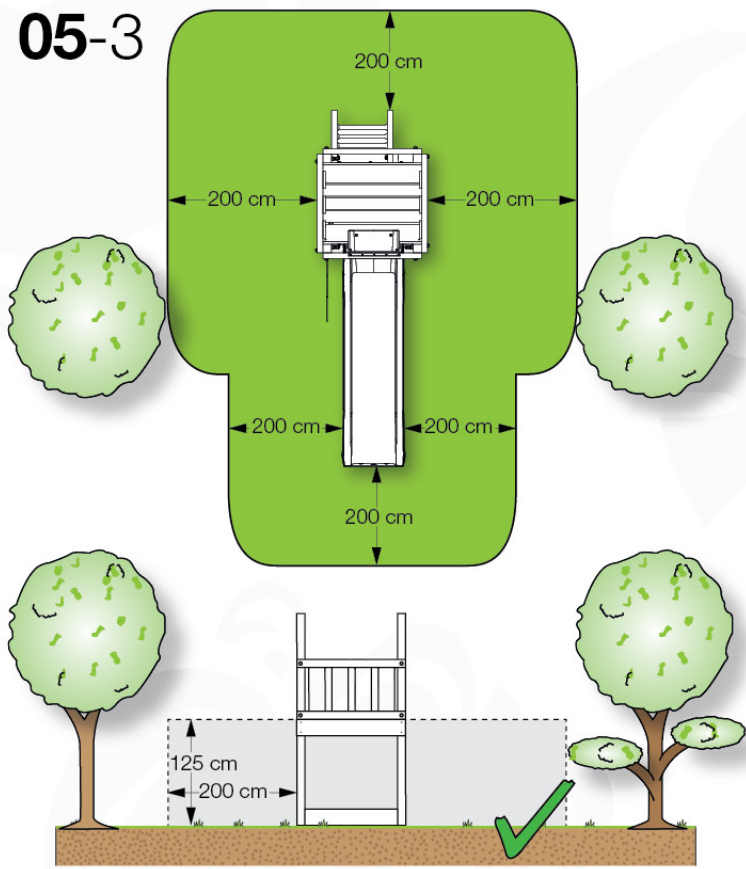

05 Safe Playground Planning

05-1

05-2

05-3

05-4

05-5