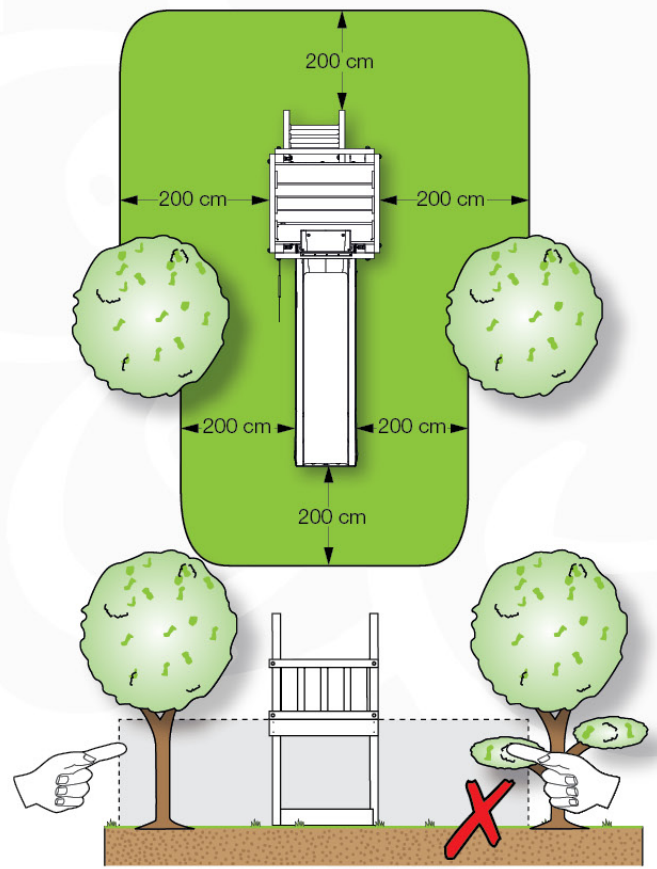

05 Safe Playground Planning

05-1

05-2

05-3

05-4

05-5