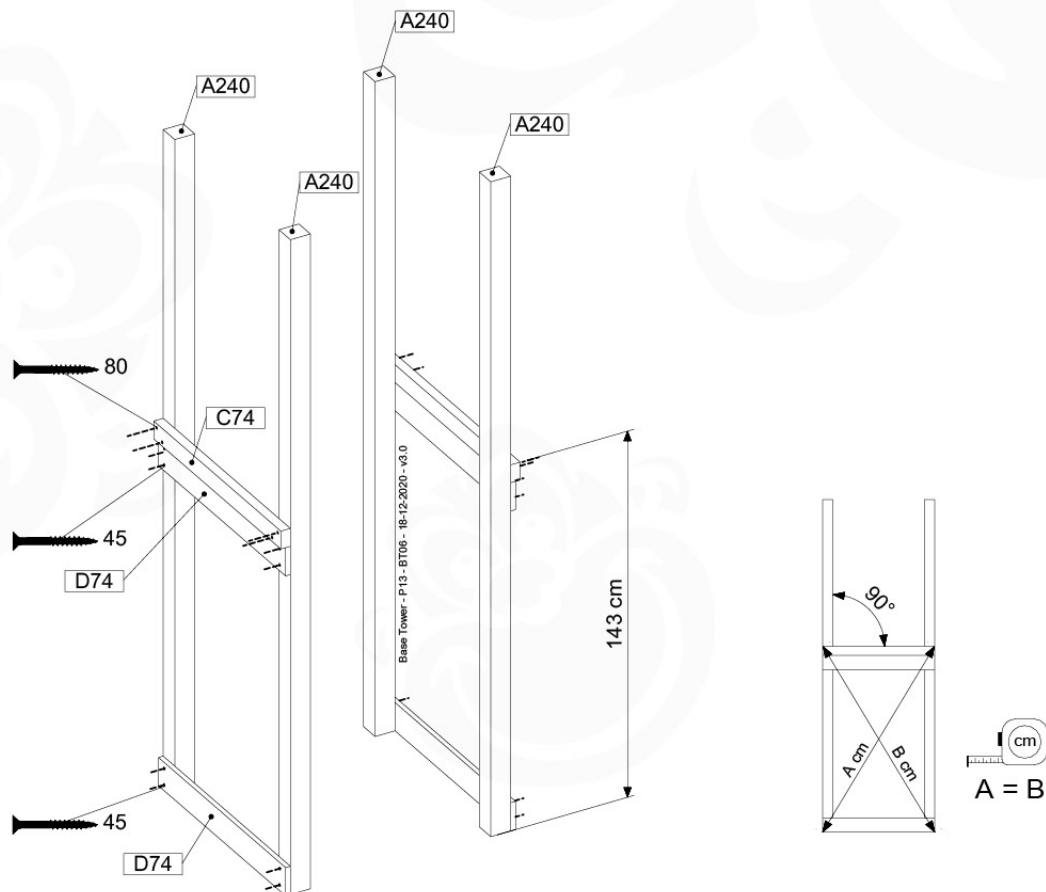

06 Playground Foundation

FD03

06-1

07 Base Tower

BT06

(194_100)

	PartNo	PartName	QTY.
Hardware Pack 100_600	001_406	Stealth Screw 8x45	6
	002_220	Gap Point Screw T25 - 5x45	72
	002_223	Gap Point Screw T25 - 5x80	16
Other	007_001	Ground-anchor	2
Hardware Pack 100_600	022_31x	bpc-base version 3	4
	022_84x	bpc cover	4
Wood	A240	Post 70x70 L2400	4
	C74	Beam 740 mm	4
	D60	Board 600 mm	10
	D74	Board 740 mm	8

Base Tower - P07 - BT06 - 18-12-2020 - v3.0

07-1

07-2

07-3

08 Balustrade (1x)

BL01

(194_101)

	PartNo	PartName	QTY.
Hardware Pack 100_601	002_220	Gap Point Screw T25 - 5x45	16
	002_223	Gap Point Screw T25 - 5x80	4
Wood	C74	Beam 740 mm	1
	D65	Board 650 mm	4