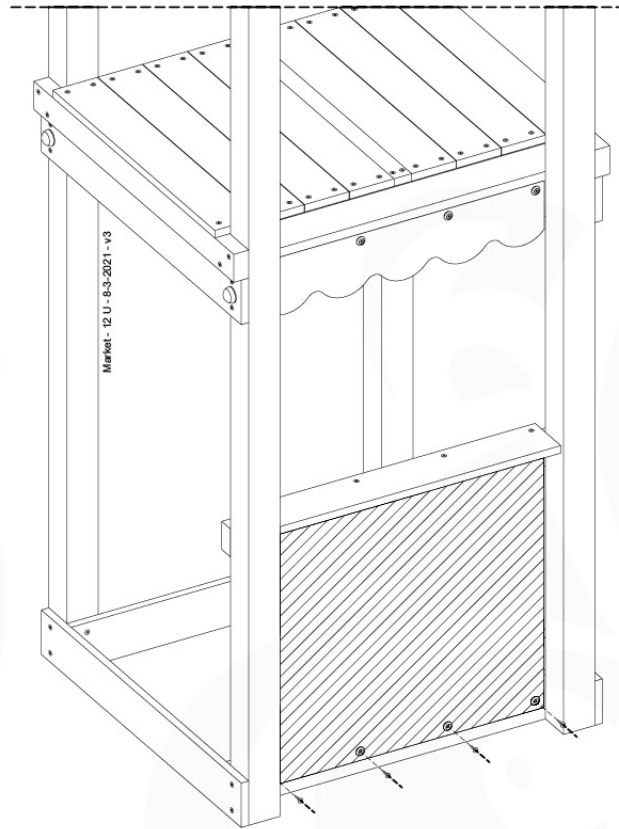

! Scale of print may not be accurate.
Druckformat kann abweichen.
Les tailles imprimées peuvent varier.
Printformaat kan afwijken.

13-4

13-5

13-6

14 Roof Lookout

RF06

(194_112)

	PartNo	PartName	QTY.
Hardware Pack 100_610	002_219	Gap Point Screw T25 - 5x30	32
Wood	D21	Board 210 mm	10
	D60	Board 600 mm	2