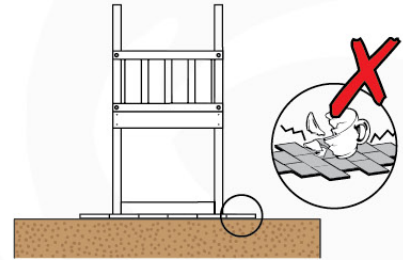

05 Safe Playground Planning

05-1

05-2

05-3

05-4

05-5