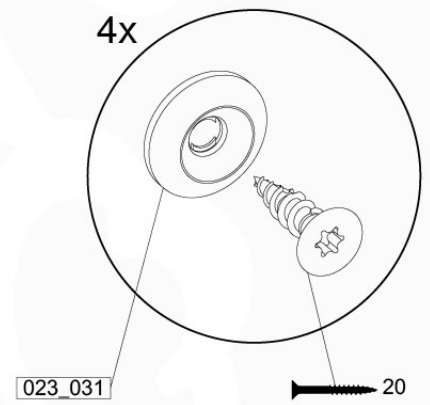

! Scale of print may not be accurate.
Druckformat kann abweichen.
Les tailles imprimées peuvent varier.
Printformaat kan afwijken.

13-4

13-5

13-6

14 Roof Lookout

RF06

(194_112)

	PartNo	PartName	QTY.
Hardware Pack 100_610	002_219	Gap Point Screw T25 - 5x30	32
Wood	D21	Board 210 mm	10
	D60	Board 600 mm	2