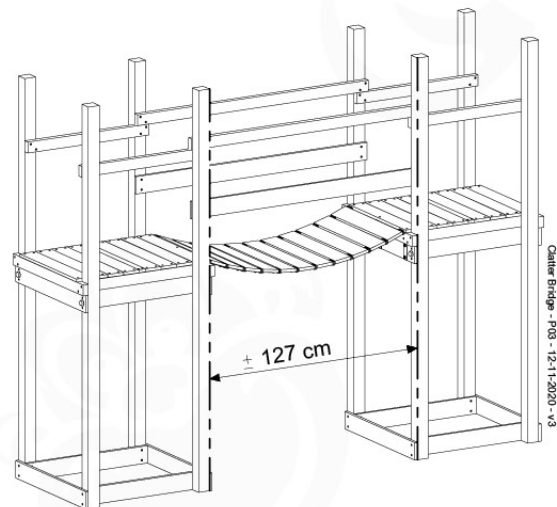

15 Clatter Bridge

CB01

(194_116)

	PartNo	PartName	QTY.
Hardware Pack 100_614	002_036	16mm Pan Head Tapping Screw T25	72
	002_220	Gap Point Screw T25 - 5x45	10
	002_223	Gap Point Screw T25 - 5x80	12
	003_034	M6 Washer	72
Other	022_911	Bridge Spacer	26
	121_114	BridgeLink Strap 210cm	3
Wood	C141	Beam 1410 mm	2
	D60	Board 600 mm	12
	D141	Board 1410 mm	2

Clatter Bridge - P02 - 12-11-2020 - v3

© 2022 Jungle Gym B.V. All Rights Reserved.

15-1