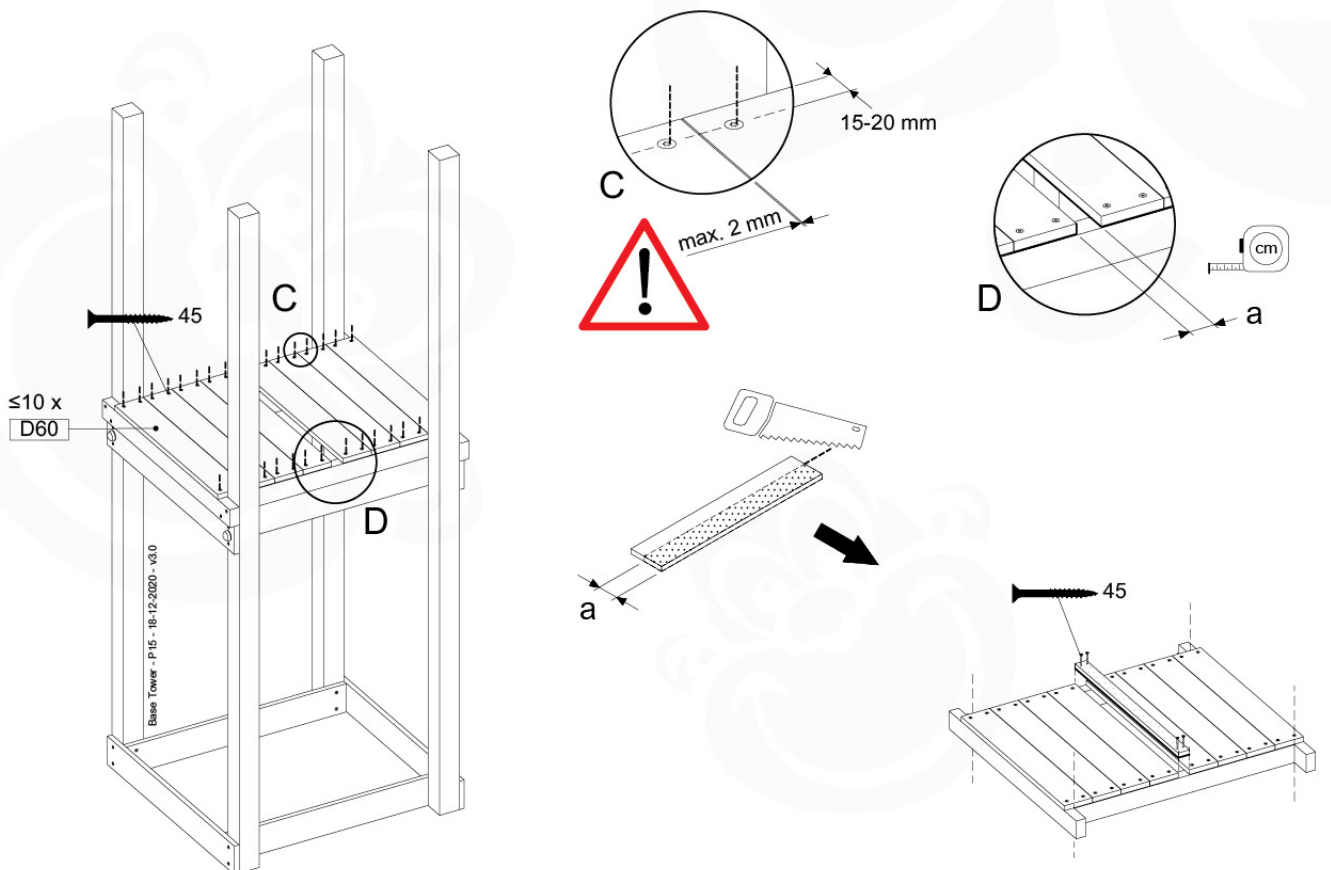

Base Tower - P02 - BT01 - 18-12-2020 - v3.0

10-1

10-2

10-3

11 Balustrade (2x)

BL01

(194_101)

	PartNo	PartName	QTY.
Hardware Pack 100_601	002_220	Gap Point Screw T25 - 5x45	16
	002_223	Gap Point Screw T25 - 5x80	4
Wood	C74	Beam 740 mm	1
	D65	Board 650 mm	4