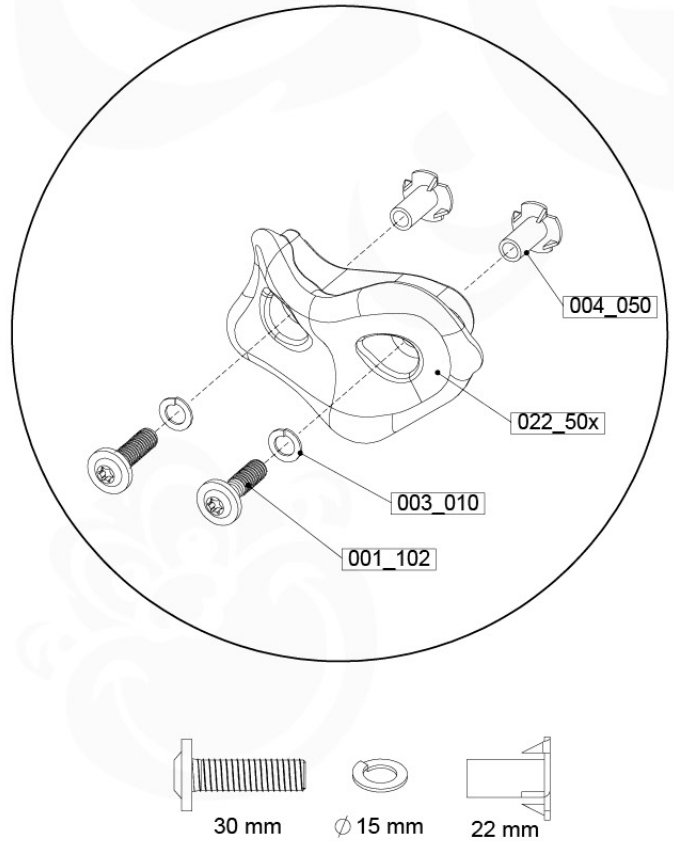

Balustrade 80 - PO2 U - 8-10-2021 - v3.1

11-1

12 Rock Wall

RW02

(194_105)

	PartNo	PartName	QTY.
Hardware pack 100_604	001_102	Washer Head Screw T40 M8x30	8
	002_220	Gap Point Screw T25 - 5x45	24
	002_223	Gap Point Screw T25 - 5x80	4
	003_010	M8 spring lock washer	8
	004_050	M8 22mm Drive in Nut	8
Other	022_50x	Climbing Rock	4
	120_102	Handgrip set (2x Complete)	1
Timber	C74	Beam 740 mm	1
	D74	Board 740 mm	5

Rockwall 80 - P02 - 29-9-2021 - v4

12-1

min. 2,6 cm
max. 8,8 cm

Rockwall 80 - P04 - 29-9-2021 - v4

12-2

12-3

13 Market

MT01