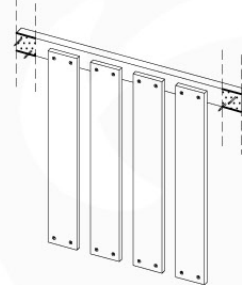

Base Tower - P02 - BT01 - 18-12-2020 - v3.0

10-1

10-2

10-3

11 Balustrade (2x)

BL01

(194_101)

	PartNo	PartName	QTY.
Hardware Pack 100_601	002_220	Gap Point Screw T25 - 5x45	16
	002_223	Gap Point Screw T25 - 5x80	4
Wood	C74	Beam 740 mm	1
	D65	Board 650 mm	4