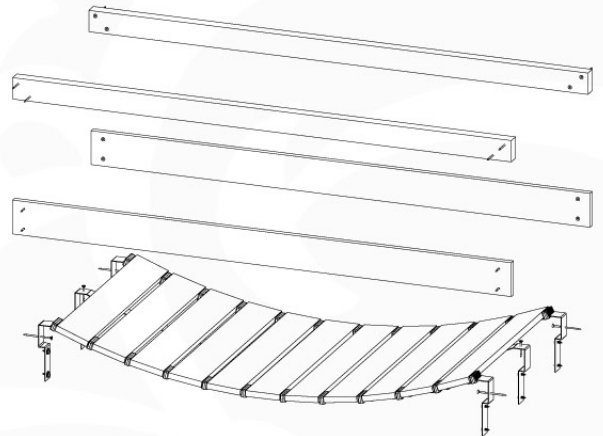

15 Clatter Bridge

CB01

(194_116)

	PartNo	PartName	QTY.
Hardware Pack 100_614	002_036	16mm Pan Head Tapping Screw T25	72
	002_220	Gap Point Screw T25 - 5x45	10
	002_223	Gap Point Screw T25 - 5x80	12
	003_034	M6 Washer	72
Other	022_911	Bridge Spacer	26
	121_114	BridgeLink Strap 210cm	3
Wood	C141	Beam 1410 mm	2
	D60	Board 600 mm	12
	D141	Board 1410 mm	2

Clatter Bridge - P02 - 12-11-2020 - v3