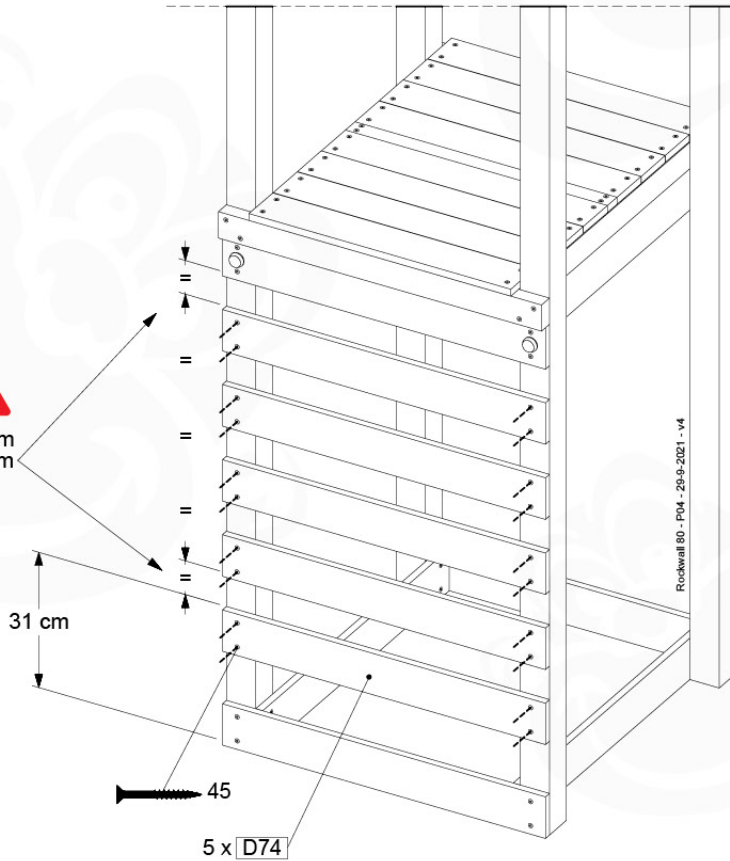

12-1

min. 2,6 cm
max. 8,8 cm

Rockwall 80 - P04 - 29-9-2021 - v4