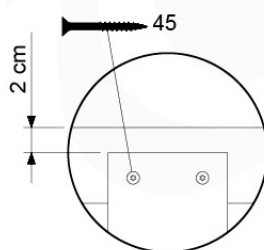

08 Balustrade (1x)

BL01

(194_101)

	PartNo	PartName	QTY.
Hardware Pack 100_601	002_220	Gap Point Screw T25 - 5x45	16
	002_223	Gap Point Screw T25 - 5x80	4
Wood	C74	Beam 740 mm	1
	D65	Board 650 mm	4

Balustrade 80 - PO2 U - 8-10-2021 - v3.1

08-1

min. 26mm
max. 70mm