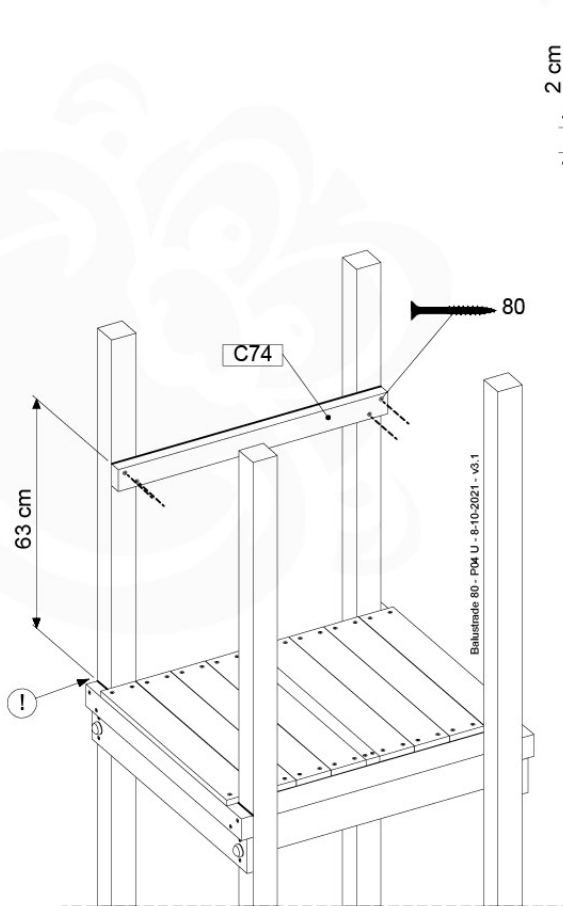

06 Playground Foundation

FD03

06-1

07 Base Tower

BT06

(194_100)

	PartNo	PartName	QTY.
Hardware Pack 100_600	001_406	Stealth Screw 8x45	6
	002_220	Gap Point Screw T25 - 5x45	72
	002_223	Gap Point Screw T25 - 5x80	16
Other	007_001	Ground-anchor	2
Hardware Pack 100_600	022_31x	bpc-base version 3	4
	022_84x	bpc cover	4
Wood	A240	Post 70x70 L2400	4
	C74	Beam 740 mm	4
	D60	Board 600 mm	10
	D74	Board 740 mm	8

Base Tower - P07 - BT06 - 18-12-2020 - v3.0

07-1

07-2

07-3

08 Balustrade (1x)

BL01

(194_101)

	PartNo	PartName	QTY.
Hardware Pack 100_601	002_220	Gap Point Screw T25 - 5x45	16
	002_223	Gap Point Screw T25 - 5x80	4
Wood	C74	Beam 740 mm	1
	D65	Board 650 mm	4

Balustrade 80 - PO2 U - 8-10-2021 - v3.1

08-1

min. 26mm
max. 70mm

09 Roof Pyramid

RF05

(194_109)

	PartNo	PartName	QTY.
Hardware Pack 100_607	002_219	Gap Point Screw T25 - 5x30	32
	002_220	Gap Point Screw T25 - 5x45	8
	002_223	Gap Point Screw T25 - 5x80	6
Other	123_220	Canvas sheet 735 x 1365mm (fits 2 sides)	2
Wood	C62	Beam 620 mm	1
	D74	Board 740 mm	8