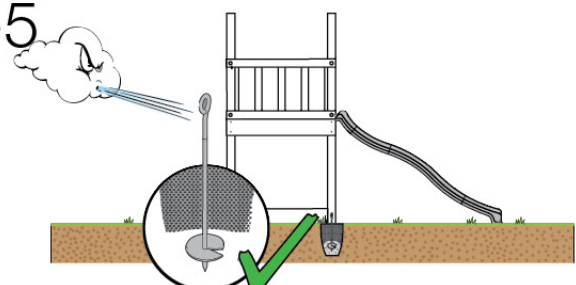

06 Playground Foundation

FD03

06-1

07 Base Tower

BT06

(194_100)

	PartNo	PartName	QTY.
Hardware Pack 100_600	001_406	Stealth Screw 8x45	6
	002_220	Gap Point Screw T25 - 5x45	72
	002_223	Gap Point Screw T25 - 5x80	16
Other	007_001	Ground-anchor	2
Hardware Pack 100_600	022_31x	bpc-base version 3	4
	022_84x	bpc cover	4
Wood	A240	Post 70x70 L2400	4
	C74	Beam 740 mm	4
	D60	Board 600 mm	10
	D74	Board 740 mm	8