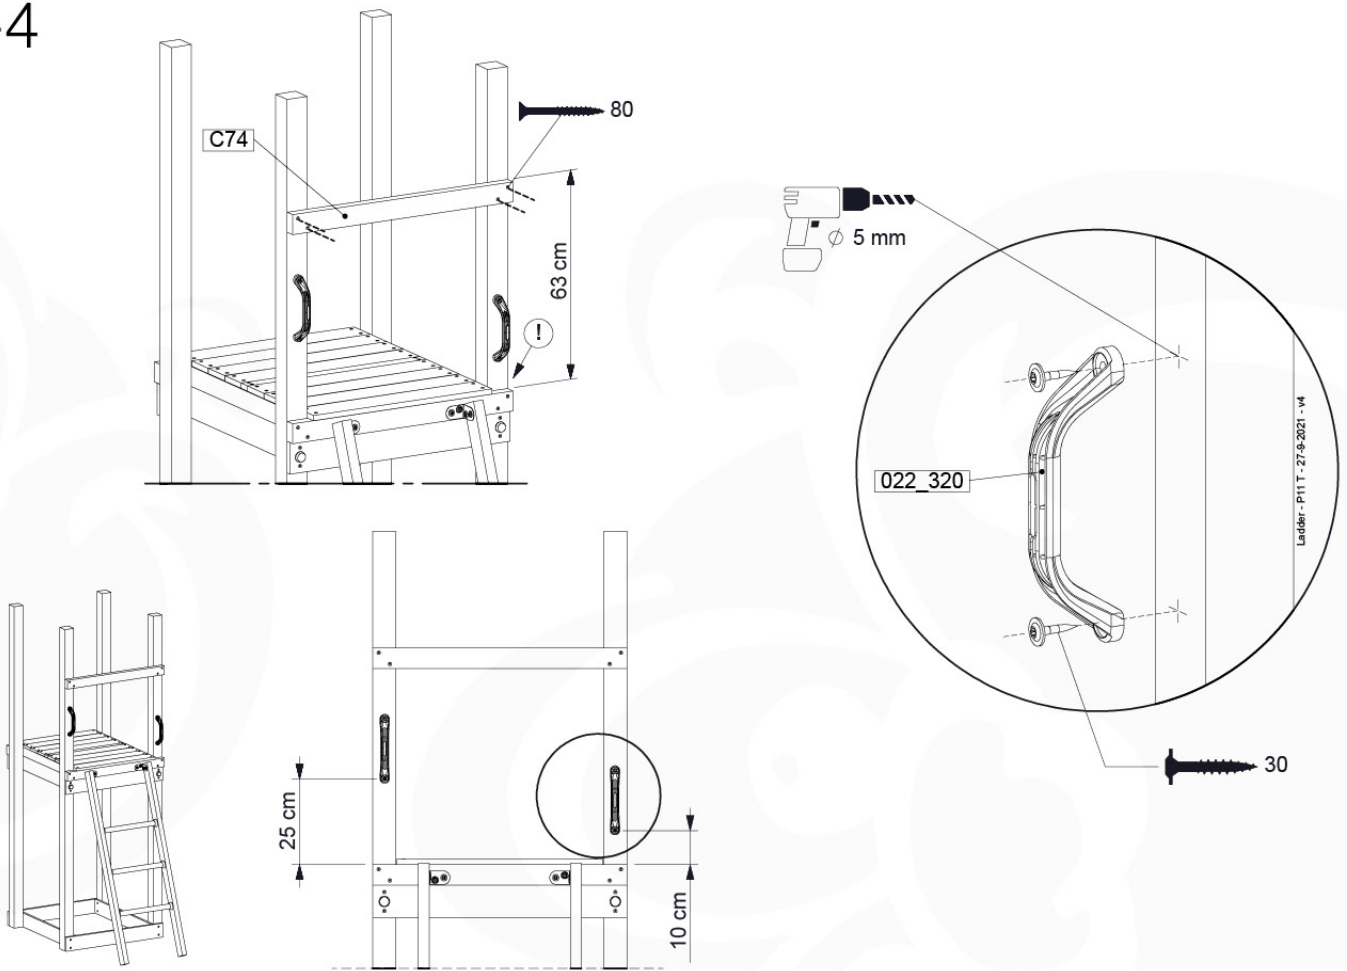

16-4

© 2022 Jungle Gym B.V. - www.jungle gym.com