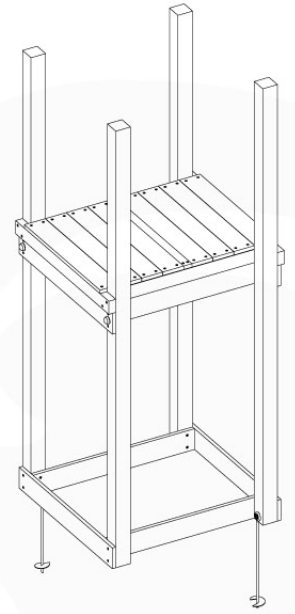

Base Tower - P07 - BT06 - 18-12-2020 - v3.0

07-1

07-2

07-3

08 Balustrade (1x)

BL01

(194_101)

	PartNo	PartName	QTY.
Hardware Pack 100_601	002_220	Gap Point Screw T25 - 5x45	16
	002_223	Gap Point Screw T25 - 5x80	4
Wood	C74	Beam 740 mm	1
	D65	Board 650 mm	4

EXAMPLE PATTERN FOR ROOF SIDES - BEISPIELVORLAGE FÜR DACHMARKISE - SCHÉMA SUGGÉRÉ DE DÉCOUPE - VOORBEELDSJABLOON DAKLUIFEL

09-7

09-8

09-9

10 Base Tower

BT01

(194_100)

	PartNo	PartName	QTY.
Hardware Pack 100_600	001_406	Stealth Screw 8x45	6
	002_220	Gap Point Screw T25 - 5x45	72
	002_223	Gap Point Screw T25 - 5x80	16
Other	007_001	Ground-anchor	2
Hardware Pack 100_600	022_31x	bpc-base version 3	4
	022_84x	bpc cover	4
Wood	A200	Post 70x70 L2000	4
	C74	Beam 740 mm	4
	D60	Board 600 mm	10
	D74	Board 740 mm	8

Base Tower - P02 - BT01 - 18-12-2020 - v3.0

10-1

10-2

10-3

11 Balustrade (2x)

BL01

(194_101)

	PartNo	PartName	QTY.
Hardware Pack 100_601	002_220	Gap Point Screw T25 - 5x45	16
	002_223	Gap Point Screw T25 - 5x80	4
Wood	C74	Beam 740 mm	1
	D65	Board 650 mm	4

Balustrade 80 - PO2 U - 8-10-2021 - v3.1

11-1

12 Rock Wall

RW02

(194_105)

	PartNo	PartName	QTY.
Hardware pack 100_604	001_102	Washer Head Screw T40 M8x30	8
	002_220	Gap Point Screw T25 - 5x45	24
	002_223	Gap Point Screw T25 - 5x80	4
	003_010	M8 spring lock washer	8
	004_050	M8 22mm Drive in Nut	8
Other	022_50x	Climbing Rock	4
	120_102	Handgrip set (2x Complete)	1
Timber	C74	Beam 740 mm	1
	D74	Board 740 mm	5