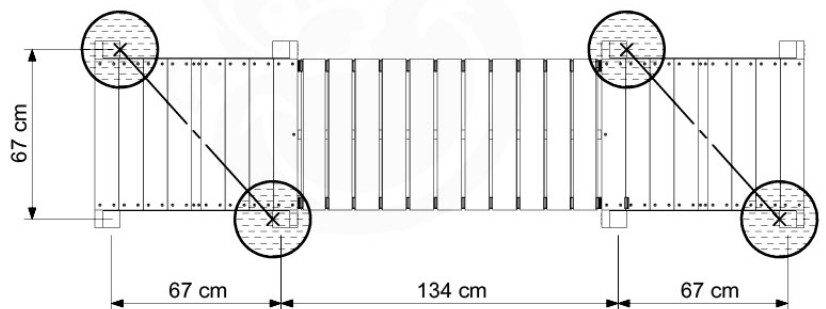

Assembly Package Tower
194_100

45

007_001

Tower Anchors - P04 - 3.9.2021 - 03

18-1

18-2

19 Add-on

Wavy Star Slide XXL