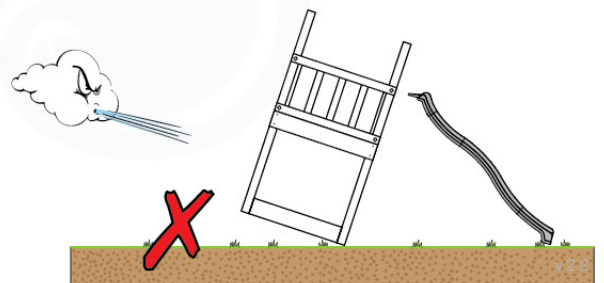

06 Playground Foundation

FD03

06-1

07 Base Tower

BT06

(194_100)

	PartNo	PartName	QTY.
Hardware Pack 100_600	001_406	Stealth Screw 8x45	6
	002_220	Gap Point Screw T25 - 5x45	72
	002_223	Gap Point Screw T25 - 5x80	16
Other	007_001	Ground-anchor	2
Hardware Pack 100_600	022_31x	bpc-base version 3	4
	022_84x	bpc cover	4
Wood	A240	Post 70x70 L2400	4
	C74	Beam 740 mm	4
	D60	Board 600 mm	10
	D74	Board 740 mm	8