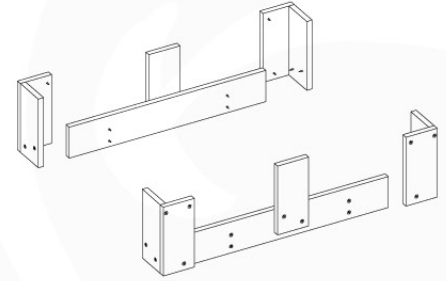

14 Roof Lookout

RF06

(194_112)

	PartNo	PartName	QTY.
Hardware Pack 100_610	002_219	Gap Point Screw T25 - 5x30	32
Wood	D21	Board 210 mm	10
	D60	Board 600 mm	2

Roof Lookout - P02 - 3-8-2021 - v3