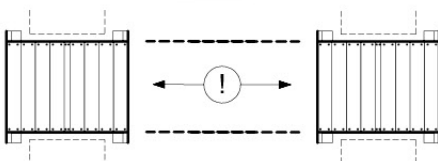

15 Clatter Bridge

CB01

(194_116)

	PartNo	PartName	QTY.
Hardware Pack 100_614	002_036	16mm Pan Head Tapping Screw T25	72
	002_220	Gap Point Screw T25 - 5x45	10
	002_223	Gap Point Screw T25 - 5x80	12
	003_034	M6 Washer	72
Other	022_911	Bridge Spacer	26
	121_114	BridgeLink Strap 210cm	3
Wood	C141	Beam 1410 mm	2
	D60	Board 600 mm	12
	D141	Board 1410 mm	2

Clatter Bridge - P02 - 12-11-2020 - v3

© 2022 Jungle Gym B.V. All Rights Reserved.

15-1