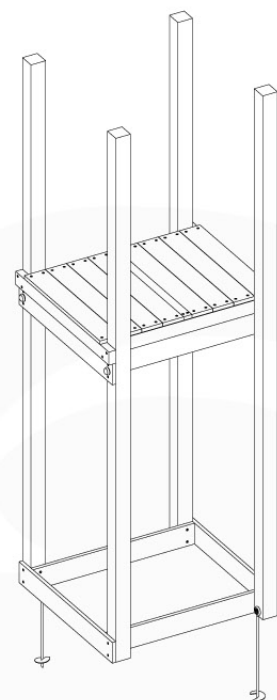

06 Playground Foundation

FD03

06-1

07 Base Tower

BT06

(194_100)

	PartNo	PartName	QTY.
Hardware Pack 100_600	001_406	Stealth Screw 8x45	6
	002_220	Gap Point Screw T25 - 5x45	72
	002_223	Gap Point Screw T25 - 5x80	16
Other	007_001	Ground-anchor	2
Hardware Pack 100_600	022_31x	bpc-base version 3	4
	022_84x	bpc cover	4
Wood	A240	Post 70x70 L2400	4
	C74	Beam 740 mm	4
	D60	Board 600 mm	10
	D74	Board 740 mm	8

Base Tower - P07 - BT06 - 18-12-2020 - v3.0

07-1

07-2

07-3

08 Balustrade (1x)

BL01

(194_101)

	PartNo	PartName	QTY.
Hardware Pack 100_601	002_220	Gap Point Screw T25 - 5x45	16
	002_223	Gap Point Screw T25 - 5x80	4
Wood	C74	Beam 740 mm	1
	D65	Board 650 mm	4

Balustrade 80 - PO2 U - 8-10-2021 - v3.1

08-1

min. 26mm
max. 70mm

09 Roof Pyramid

RF05

(194_109)

	PartNo	PartName	QTY.
Hardware Pack 100_607	002_219	Gap Point Screw T25 - 5x30	32
	002_220	Gap Point Screw T25 - 5x45	8
	002_223	Gap Point Screw T25 - 5x80	6
Other	123_220	Canvas sheet 735 x 1365mm (fits 2 sides)	2
Wood	C62	Beam 620 mm	1
	D74	Board 740 mm	8