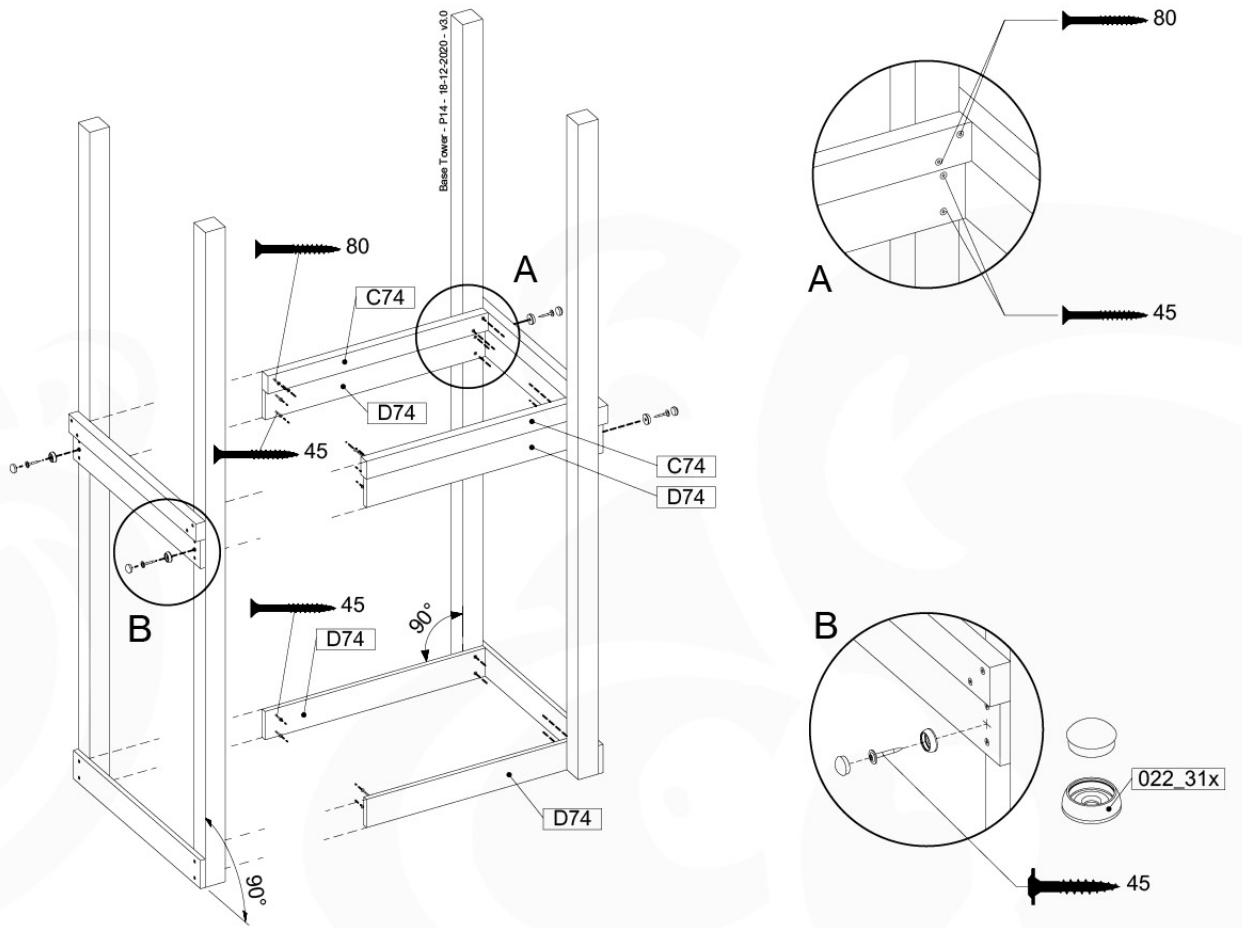

06 Playground Foundation

FD03

06-1

07 Base Tower

BT06

(194_100)

	PartNo	PartName	QTY.
Hardware Pack 100_600	001_406	Stealth Screw 8x45	6
	002_220	Gap Point Screw T25 - 5x45	72
	002_223	Gap Point Screw T25 - 5x80	16
Other	007_001	Ground-anchor	2
Hardware Pack 100_600	022_31x	bpc-base version 3	4
	022_84x	bpc cover	4
Wood	A240	Post 70x70 L2400	4
	C74	Beam 740 mm	4
	D60	Board 600 mm	10
	D74	Board 740 mm	8

Base Tower - P07 - BT06 - 18-12-2020 - v3.0

07-1

07-2

07-3

08 Balustrade (1x)

BL01

(194_101)

	PartNo	PartName	QTY.
Hardware Pack 100_601	002_220	Gap Point Screw T25 - 5x45	16
	002_223	Gap Point Screw T25 - 5x80	4
Wood	C74	Beam 740 mm	1
	D65	Board 650 mm	4