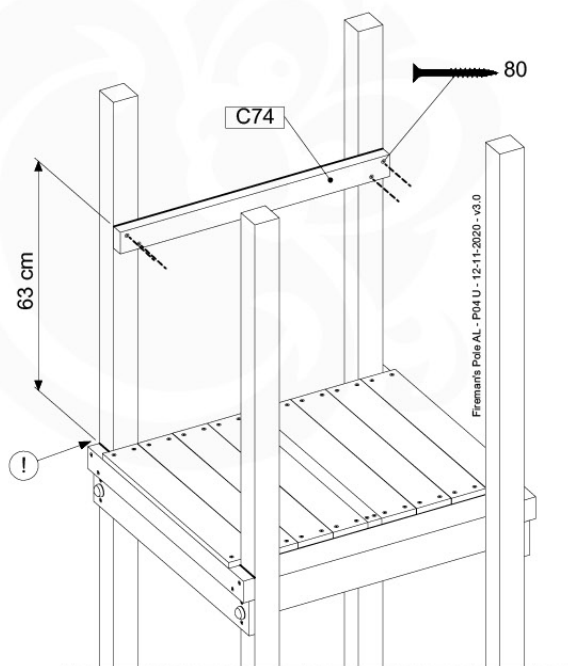

21-1

Fireman's Pole (201_275)
040_335 Part 2