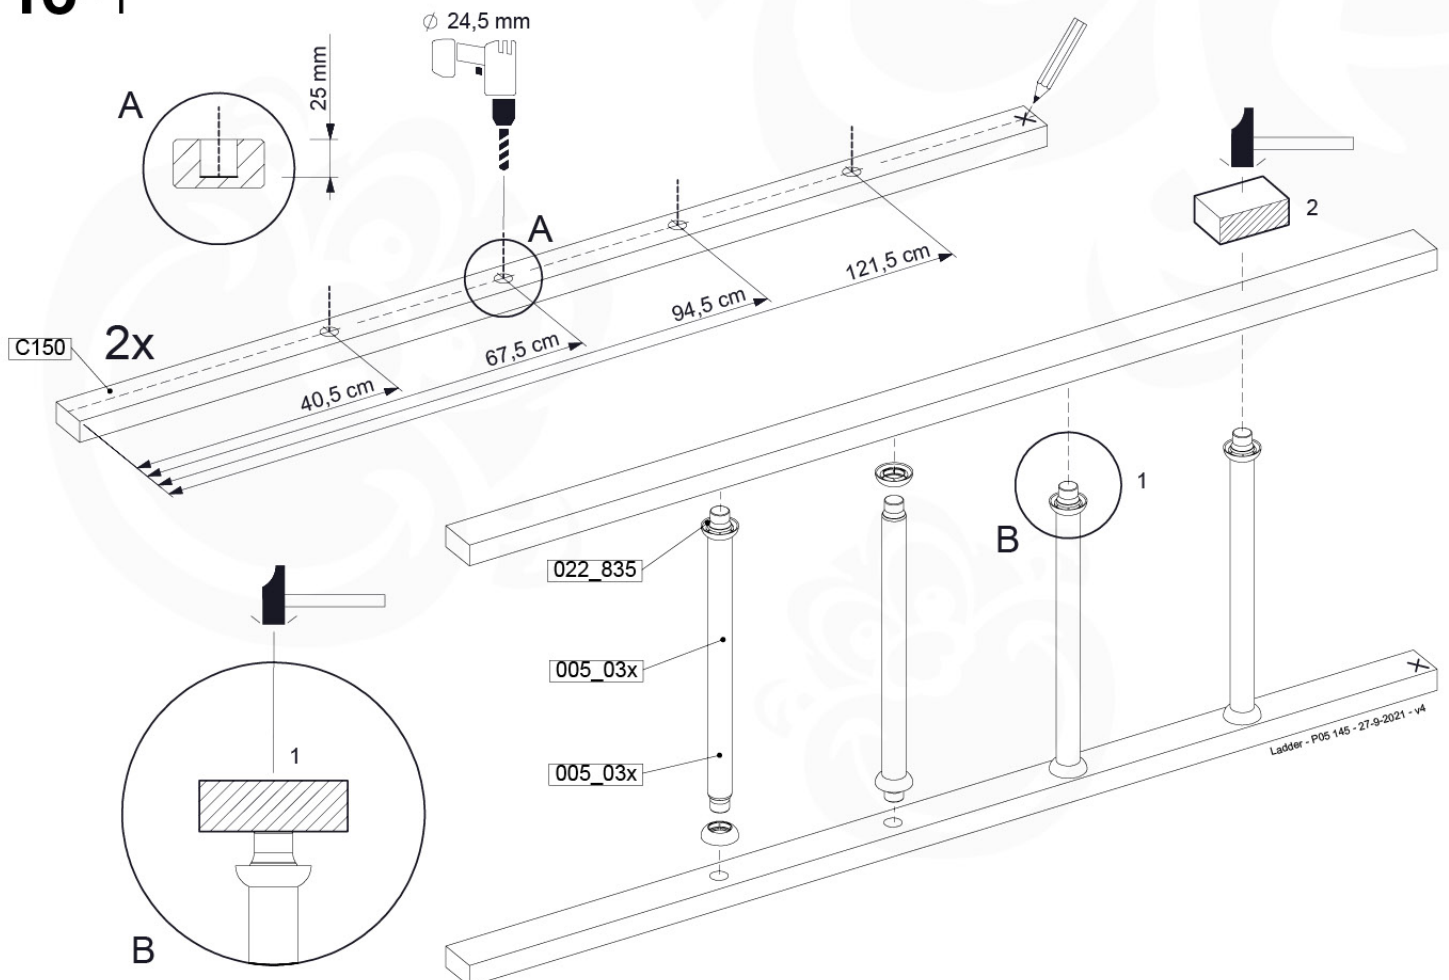

16-1

Ladder - P05 145 - 27-9-2021 - v4