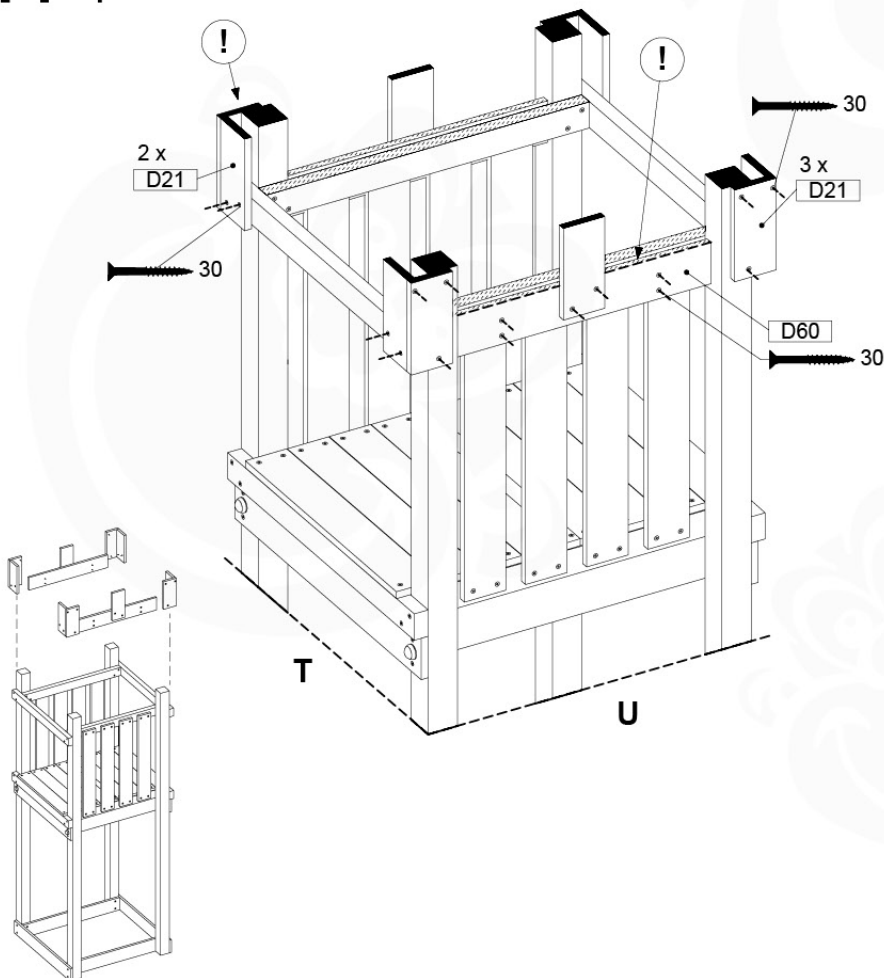

! Scale of print may not be accurate.
Druckformat kann abweichen.
Les tailles imprimées peuvent varier.
Printformaat kan afwijken.

13-4

13-5

13-6

14 Roof Lookout

RF06

(194_112)

	PartNo	PartName	QTY.
Hardware Pack 100_610	002_219	Gap Point Screw T25 - 5x30	32
Wood	D21	Board 210 mm	10
	D60	Board 600 mm	2

Roof Lookout - P02 - 3-8-2021 - v3

14-1

Roof Lookout - P03 - 3-8-2021 - v3

15 Clatter Bridge

CB01

(194_116)

	PartNo	PartName	QTY.
Hardware Pack 100_614	002_036	16mm Pan Head Tapping Screw T25	72
	002_220	Gap Point Screw T25 - 5x45	10
	002_223	Gap Point Screw T25 - 5x80	12
	003_034	M6 Washer	72
Other	022_911	Bridge Spacer	26
	121_114	BridgeLink Strap 210cm	3
Wood	C141	Beam 1410 mm	2
	D60	Board 600 mm	12
	D141	Board 1410 mm	2