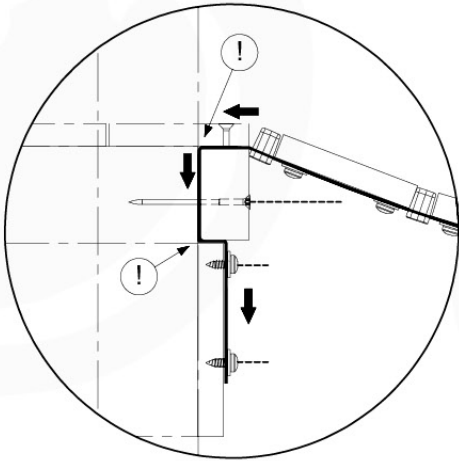

Roof Lookout - P02 - 3-8-2021 - v3

14-1

Roof Lookout - P03 - 3-8-2021 - v3

15 Clatter Bridge

CB01

(194_116)

	PartNo	PartName	QTY.
Hardware Pack 100_614	002_036	16mm Pan Head Tapping Screw T25	72
	002_220	Gap Point Screw T25 - 5x45	10
	002_223	Gap Point Screw T25 - 5x80	12
	003_034	M6 Washer	72
Other	022_911	Bridge Spacer	26
	121_114	BridgeLink Strap 210cm	3
Wood	C141	Beam 1410 mm	2
	D60	Board 600 mm	12
	D141	Board 1410 mm	2

Clatter Bridge - P02 - 12-11-2020 - v3

© 2022 Jungle Gym B.V. All Rights Reserved.

15-1

15-2

15-3

15-4

15-5

16 Ladder

LA04

(194_104)

	PartNo	PartName	QTY.
Hardware Pack 100_603	001_404	Stealth Screw 8x30	4
	002_219	Gap Point Screw T25 - 5x30	4
	002_220	Gap Point Screw T25 - 5x45	8
	002_223	Gap Point Screw T25 - 5x80	4
Other	005_03x	Ladder Rung Y/B/G/R	4
	005_522	Connection Bracket Mini Market	2
	022_835	Rung Cap	8
	120_102	Handgrip set (2x Complete)	1
Wood	C74	Beam 740 mm	1
	C150	Beam 1500 mm	2