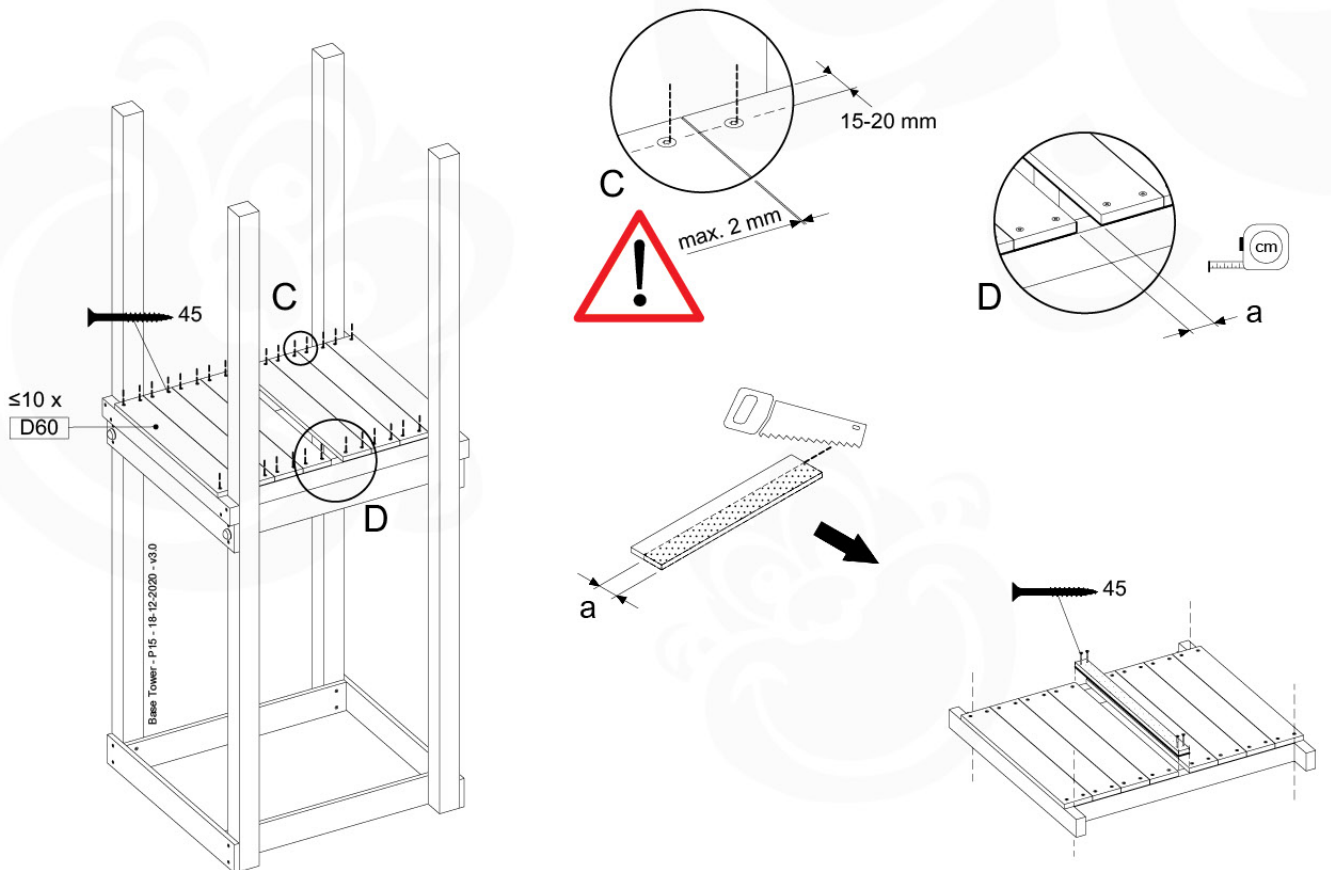

06 Playground Foundation

FD03

06-1

07 Base Tower

BT06

(194_100)

	PartNo	PartName	QTY.
Hardware Pack 100_600	001_406	Stealth Screw 8x45	6
	002_220	Gap Point Screw T25 - 5x45	72
	002_223	Gap Point Screw T25 - 5x80	16
Other	007_001	Ground-anchor	2
Hardware Pack 100_600	022_31x	bpc-base version 3	4
	022_84x	bpc cover	4
Wood	A240	Post 70x70 L2400	4
	C74	Beam 740 mm	4
	D60	Board 600 mm	10
	D74	Board 740 mm	8

Base Tower - P07 - BT06 - 18-12-2020 - v3.0

07-1

07-2

07-3

08 Balustrade (1x)

BL01

(194_101)

	PartNo	PartName	QTY.
Hardware Pack 100_601	002_220	Gap Point Screw T25 - 5x45	16
	002_223	Gap Point Screw T25 - 5x80	4
Wood	C74	Beam 740 mm	1
	D65	Board 650 mm	4