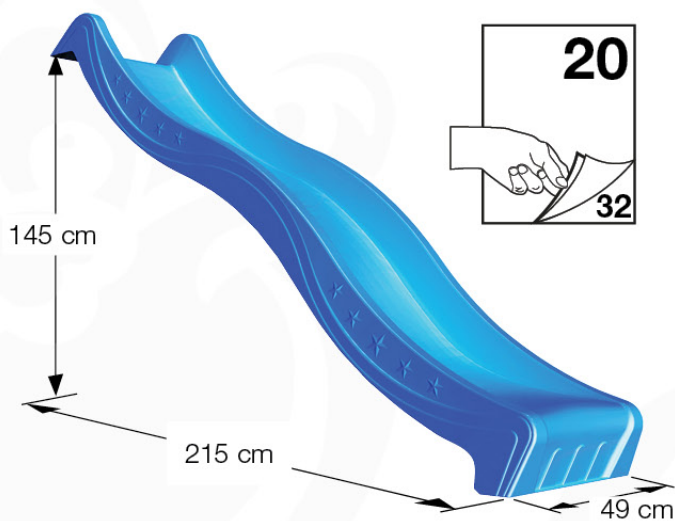

19 Add-on

Wavy Star Slide XXL

- 334_100 Yellow
- 334_200 Blue
- 334_300 Green
- 334_400 Red
- 334_500 Fuchsia
- 334_600 Dark Green

Fireman's Pole

201_275