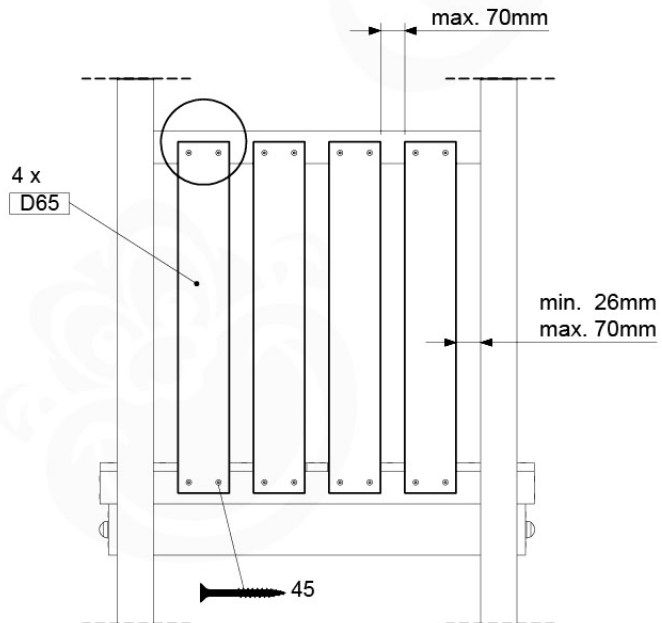

min. 26mm
max. 70mm