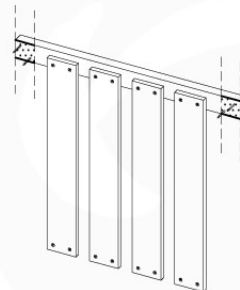

06 Playground Foundation

FD03

06-1

07 Base Tower

BT06

(194_100)

	PartNo	PartName	QTY.
Hardware Pack 100_600	001_406	Stealth Screw 8x45	6
	002_220	Gap Point Screw T25 - 5x45	72
	002_223	Gap Point Screw T25 - 5x80	16
Other	007_001	Ground-anchor	2
Hardware Pack 100_600	022_31x	bpc-base version 3	4
	022_84x	bpc cover	4
Wood	A240	Post 70x70 L2400	4
	C74	Beam 740 mm	4
	D60	Board 600 mm	10
	D74	Board 740 mm	8

Base Tower - P07 - BT06 - 18-12-2020 - v3.0

07-1

07-2

07-3

08 Balustrade (1x)

BL01

(194_101)

	PartNo	PartName	QTY.
Hardware Pack 100_601	002_220	Gap Point Screw T25 - 5x45	16
	002_223	Gap Point Screw T25 - 5x80	4
Wood	C74	Beam 740 mm	1
	D65	Board 650 mm	4

Balustrade 80 - PO2 U - 8-10-2021 - v3.1

08-1

min. 26mm
max. 70mm

09 Roof Pyramid

RF05

(194_109)

	PartNo	PartName	QTY.
Hardware Pack 100_607	002_219	Gap Point Screw T25 - 5x30	32
	002_220	Gap Point Screw T25 - 5x45	8
	002_223	Gap Point Screw T25 - 5x80	6
Other	123_220	Canvas sheet 735 x 1365mm (fits 2 sides)	2
Wood	C62	Beam 620 mm	1
	D74	Board 740 mm	8