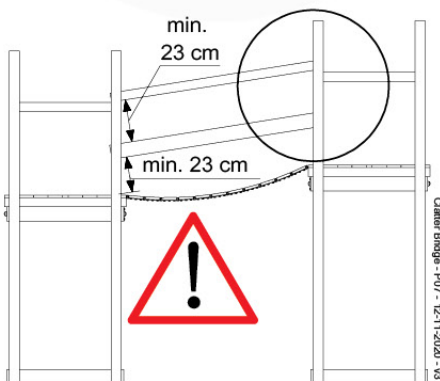

Clatter Bridge - P02 - 12-11-2020 - v3

© 2022 Jungle Gym B.V. All Rights Reserved.

15-1

15-2

15-3

15-4

15-5

16 Ladder