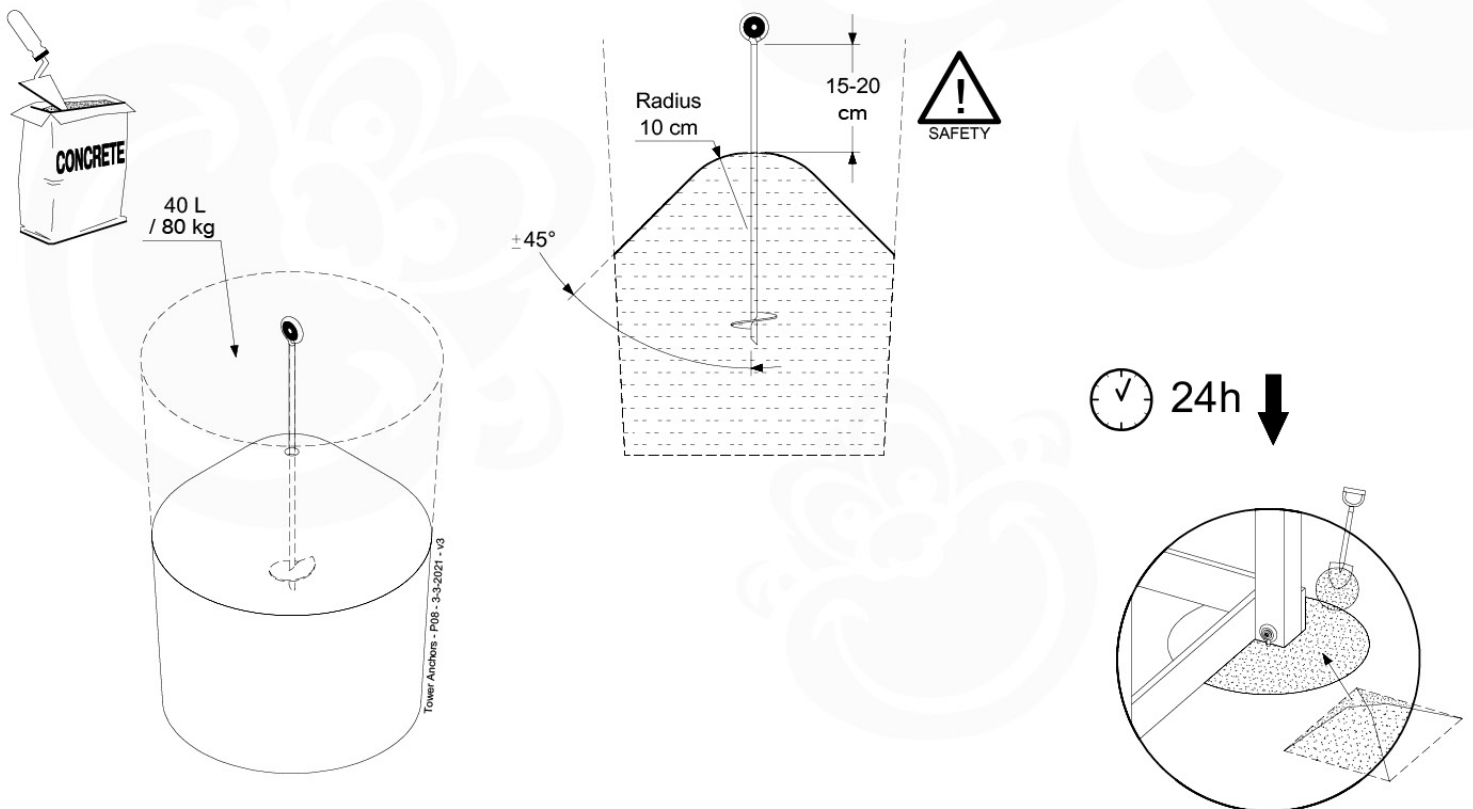

Assembly Package Tower
194_100

45

007_001

Tower Anchors - P04 - 3.9.2021 - 03

18-1

18-2

19 Add-on

Wavy Star Slide XXL