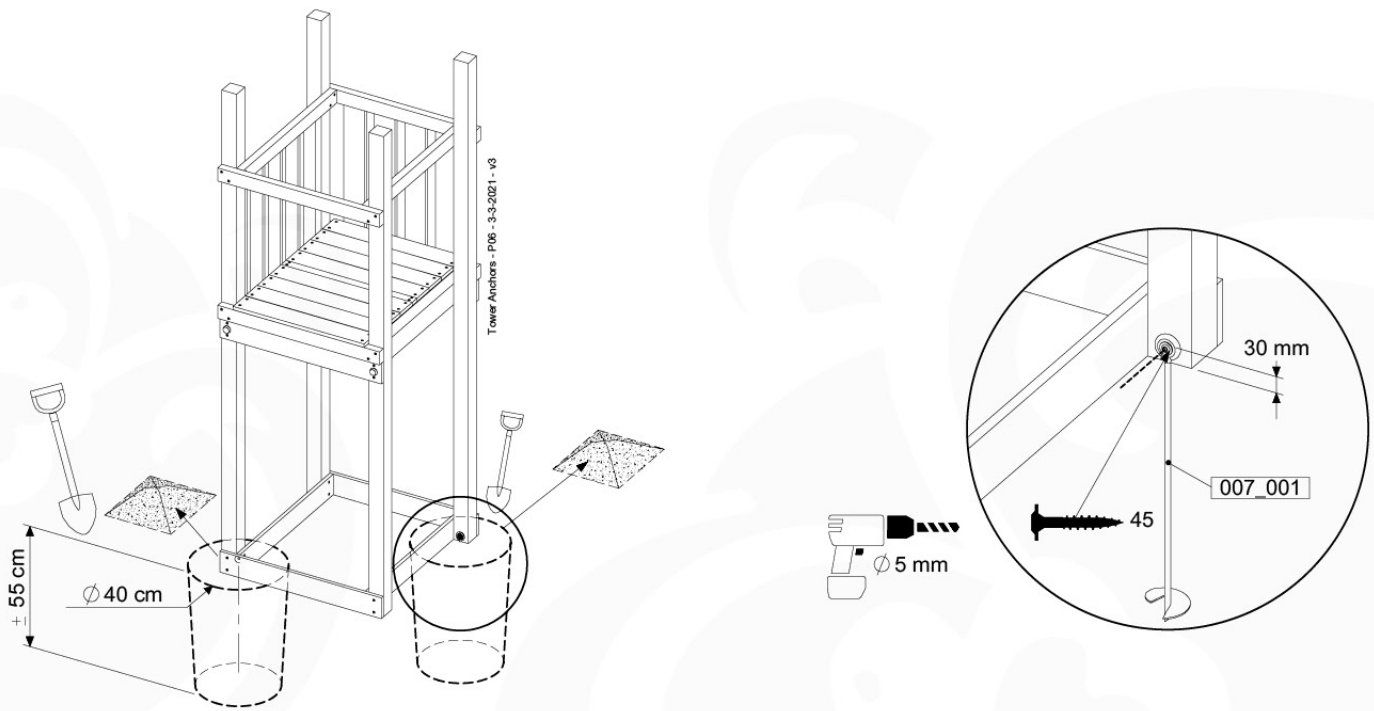

Assembly Package Tower
194_100

45

007_001

Tower Anchors - P04 - 3.9.2021 - 03

18-1

18-2

19 Add-on

Wavy Star Slide XXL