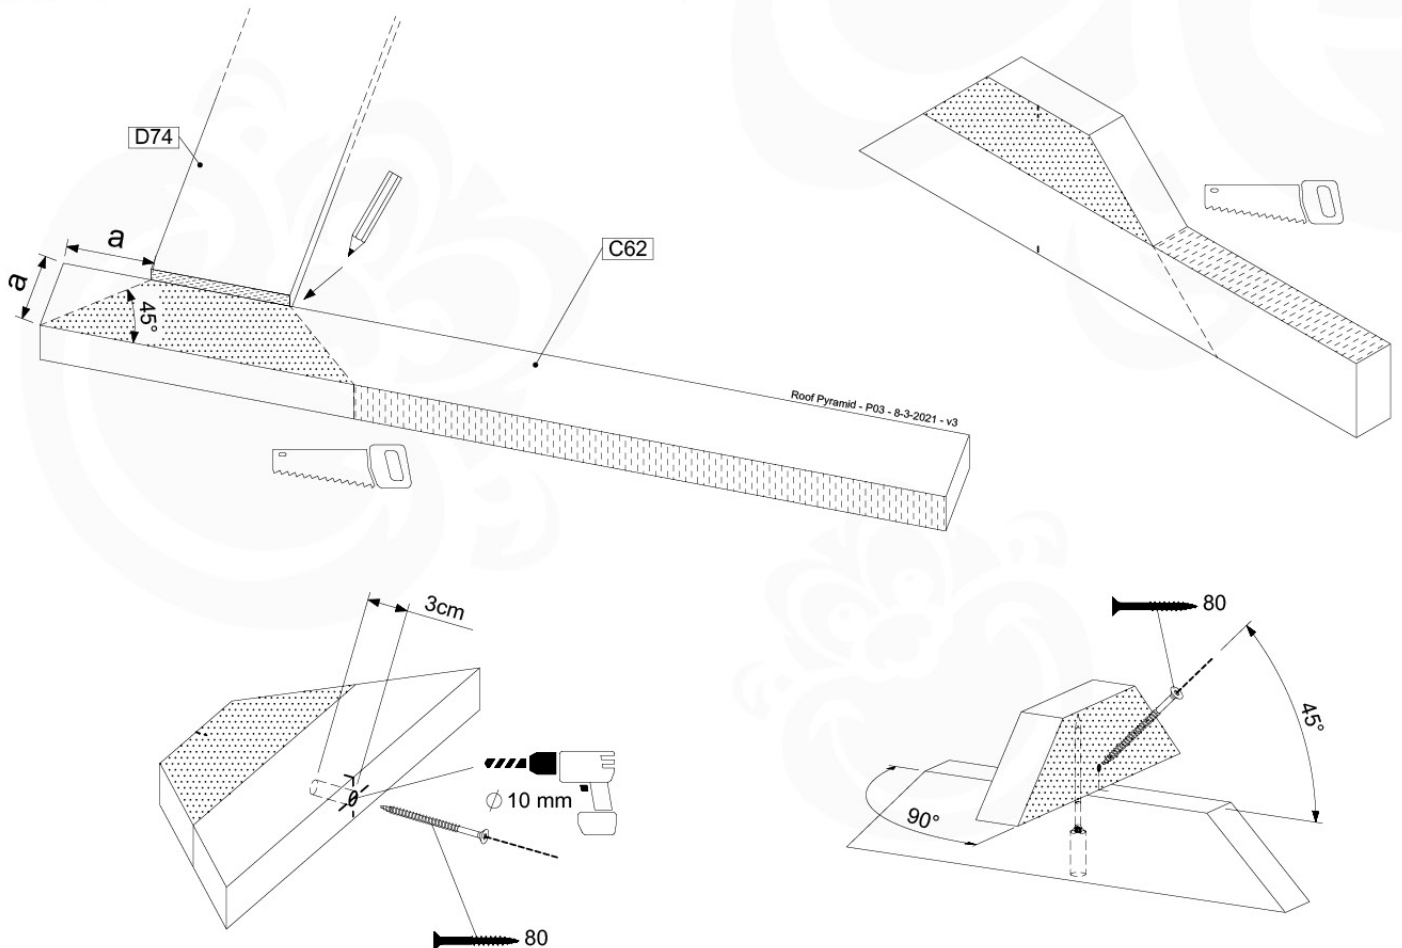

09 Roof Pyramid

RF05

(194_109)

	PartNo	PartName	QTY.
Hardware Pack 100_607	002_219	Gap Point Screw T25 - 5x30	32
	002_220	Gap Point Screw T25 - 5x45	8
	002_223	Gap Point Screw T25 - 5x80	6
Other	123_220	Canvas sheet 735 x 1365mm (fits 2 sides)	2
Wood	C62	Beam 620 mm	1
	D74	Board 740 mm	8

Roof Pyramid - P02 - 8-3-2021 - v3

09-1