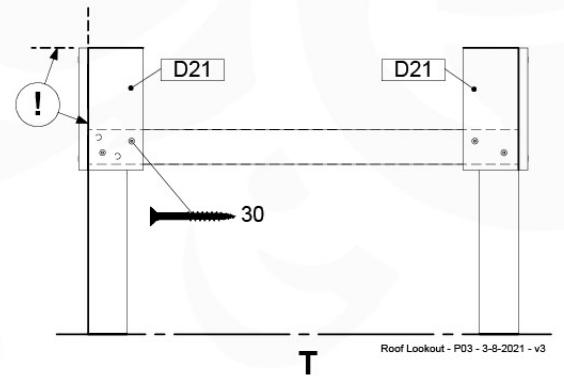

14-1

Roof Lookout - P03 - 3-8-2021 - v3