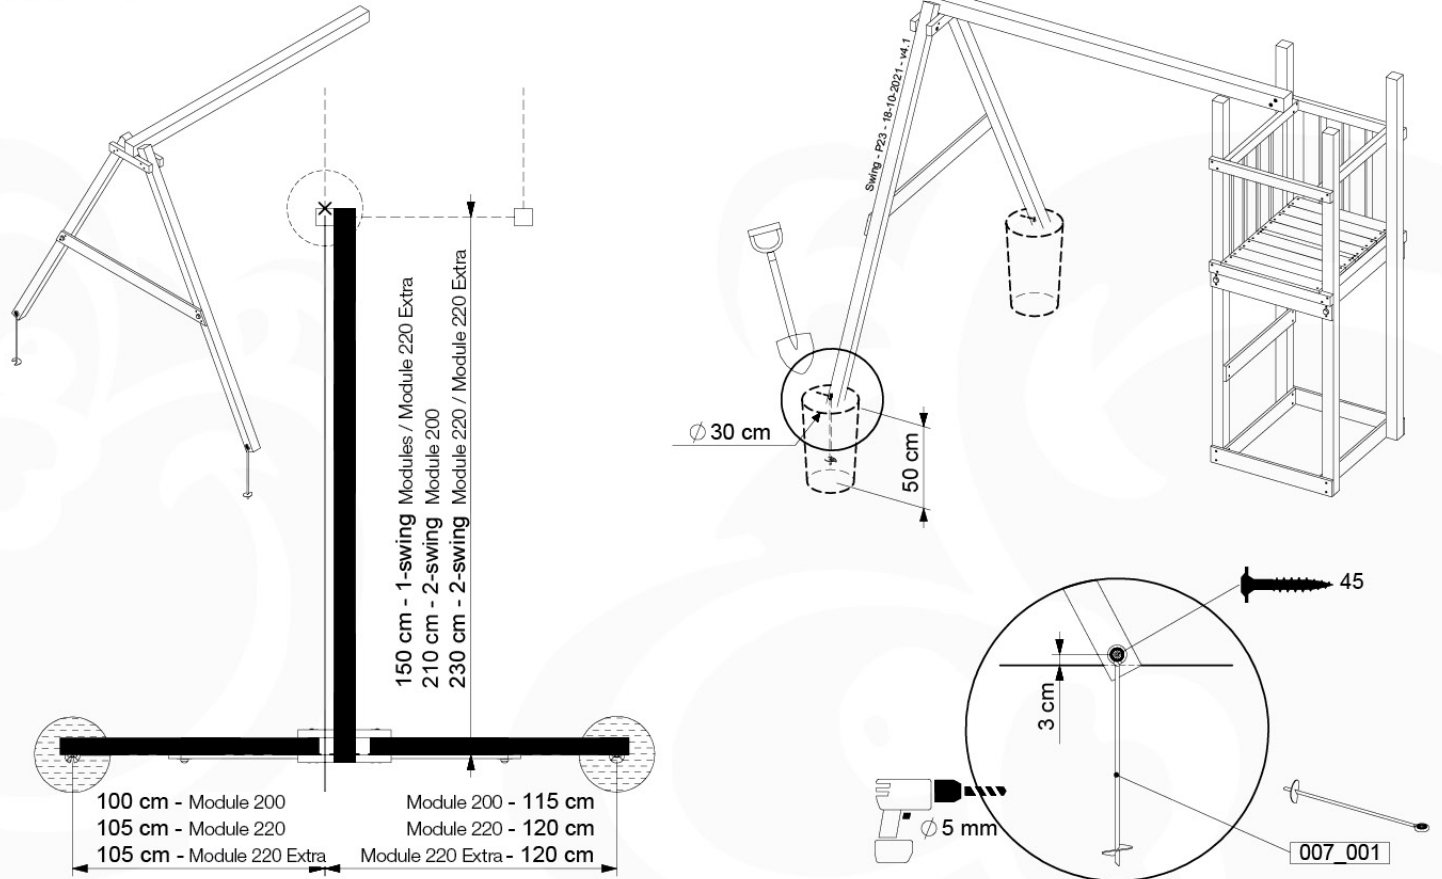

05-6

	PartNo	PartName	QTY.
Hardware Pack	001_406	Stealth Screw 8x45	4
	001_417	Stealth Screw 8x80	4
	001_422	Stealth Screw 8x137	3
	002_220	Gap Point Screw T25 - 5x45	12
	002_223	Gap Point Screw T25 - 5x80	6
Other	005_528	Swing Beam Bracket 7x7	1
	005_529	Swing Beam Bracket 9x9	1
	007_001	Ground-anchor	2
Hardware Pack	022_31x	bpc-base version 3	2
	022_84x	bpc cover	2
	023_031	Finishing Washer GPS 5.0	2
Other	101_003	Swing hook with Carabiner	4

1 - 18-10-2021 - 18-10-2021 - 18-10-2021 - 18-10-2021

06-1

Swing - 06-1 - 18-10-2021 - 18-10-2021 - 18-10-2021 - 18-10-2021

06-2

06-3

06-4

06-5

06-6

06-7

06-8

06-9

07 - 1

07 - 2

08

09