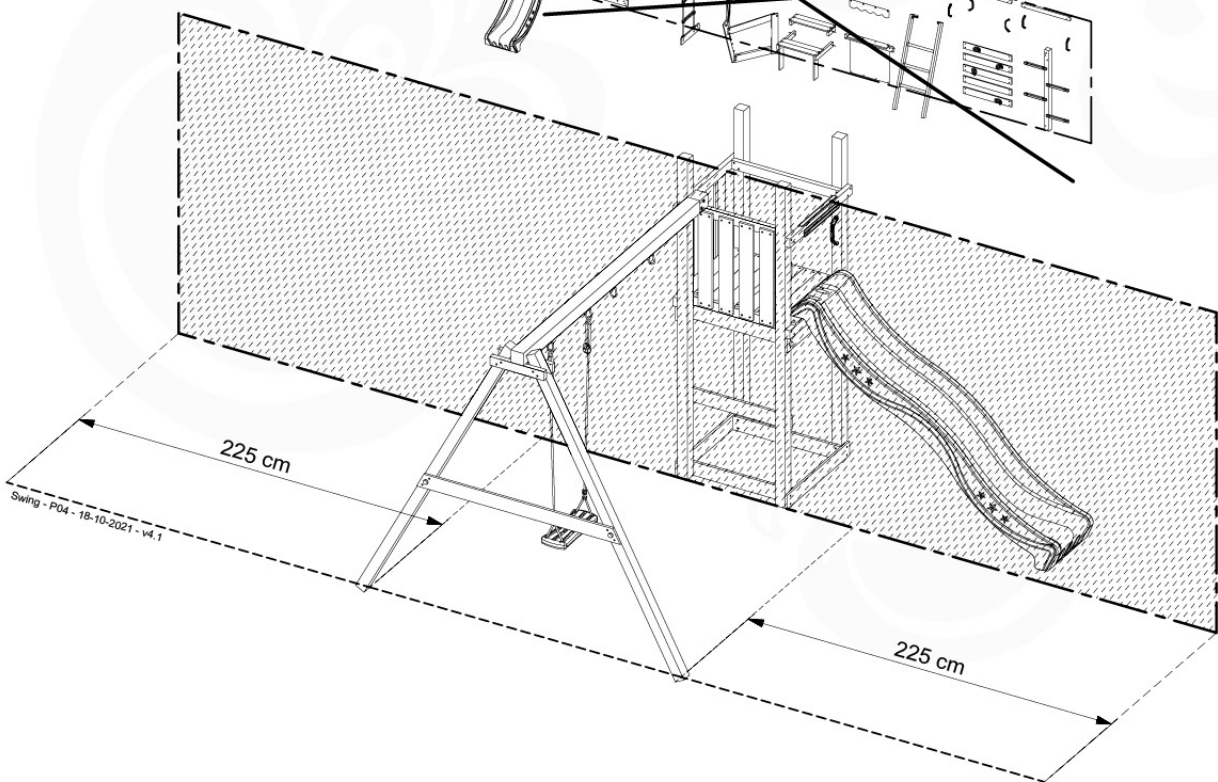

05-6

	PartNo	PartName	QTY.
Hardware Pack	001_406	Stealth Screw 8x45	4
	001_417	Stealth Screw 8x80	4
	001_422	Stealth Screw 8x137	3
	002_220	Gap Point Screw T25 - 5x45	12
	002_223	Gap Point Screw T25 - 5x80	6
Other	005_528	Swing Beam Bracket 7x7	1
	005_529	Swing Beam Bracket 9x9	1
	007_001	Ground-anchor	2
Hardware Pack	022_31x	bpc-base version 3	2
	022_84x	bpc cover	2
	023_031	Finishing Washer GPS 5.0	2
Other	101_003	Swing hook with Carabiner	4