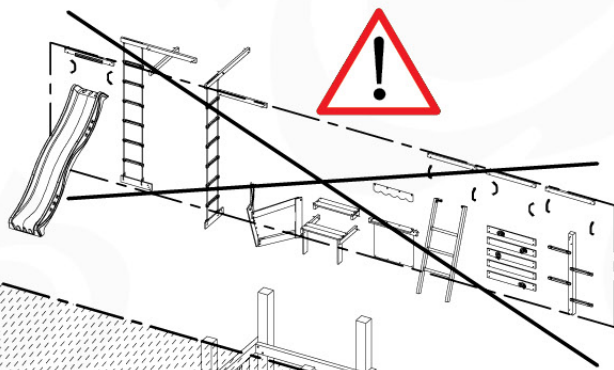

05-6

	PartNo	PartName	QTY.
Hardware Pack	001_406	Stealth Screw 8x45	4
	001_417	Stealth Screw 8x80	4
	001_422	Stealth Screw 8x137	3
	002_220	Gap Point Screw T25 - 5x45	12
	002_223	Gap Point Screw T25 - 5x80	6
Other	005_528	Swing Beam Bracket 7x7	1
	005_529	Swing Beam Bracket 9x9	1
	007_001	Ground-anchor	2
Hardware Pack	022_31x	bpc-base version 3	2
	022_84x	bpc cover	2
	023_031	Finishing Washer GPS 5.0	2
Other	101_003	Swing hook with Carabiner	4