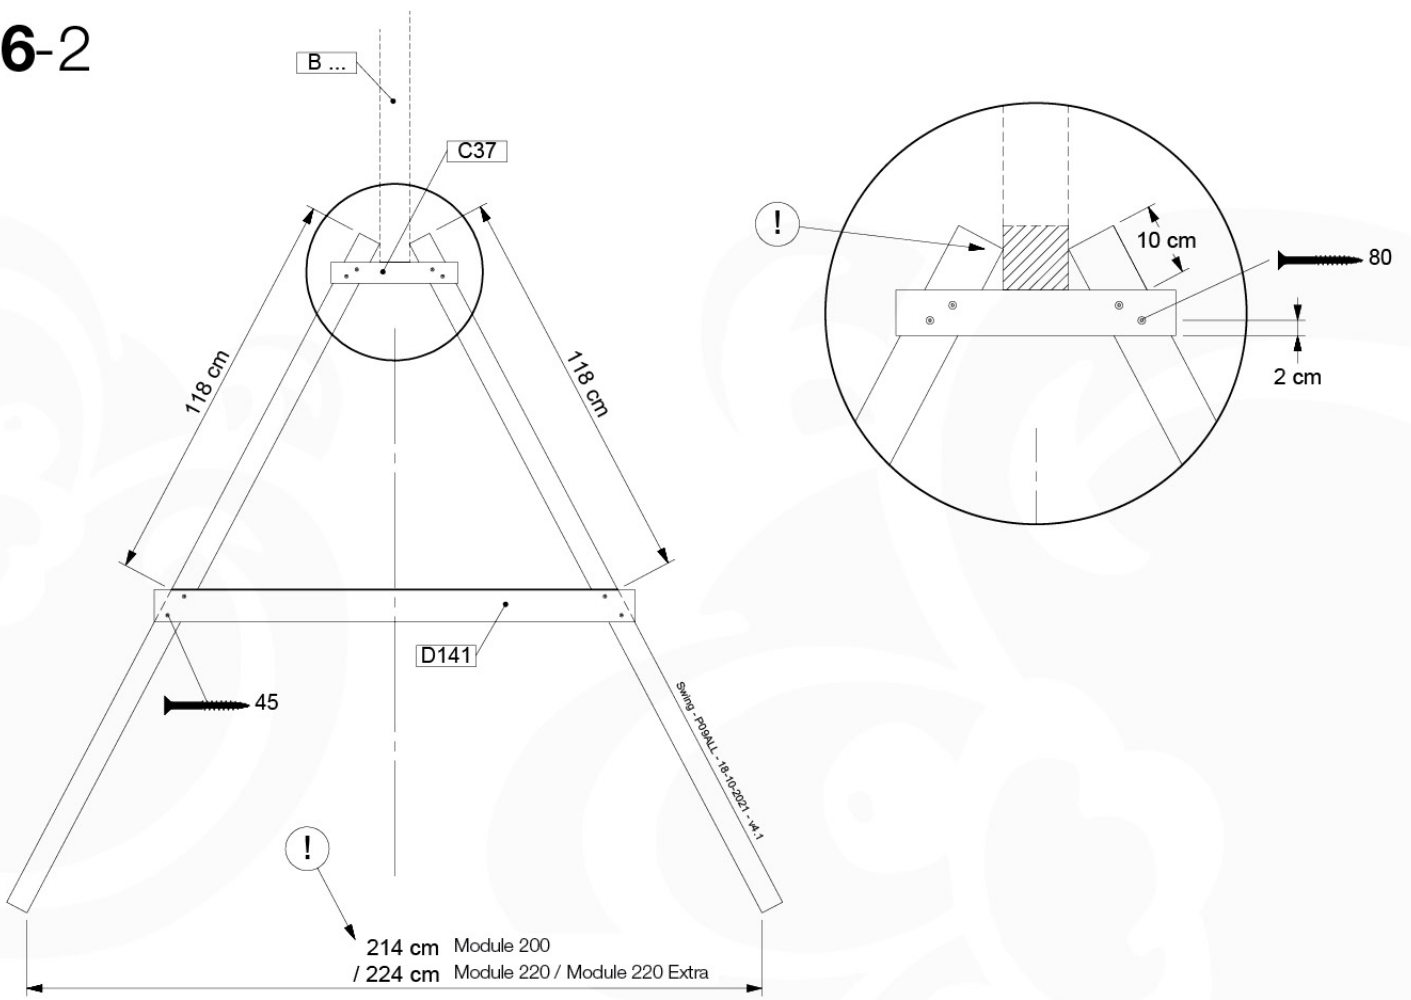

05-6

	PartNo	PartName	QTY.
Hardware Pack	001_406	Stealth Screw 8x45	4
	001_417	Stealth Screw 8x80	4
	001_422	Stealth Screw 8x137	3
	002_220	Gap Point Screw T25 - 5x45	12
	002_223	Gap Point Screw T25 - 5x80	6
Other	005_528	Swing Beam Bracket 7x7	1
	005_529	Swing Beam Bracket 9x9	1
	007_001	Ground-anchor	2
Hardware Pack	022_31x	bpc-base version 3	2
	022_84x	bpc cover	2
	023_031	Finishing Washer GPS 5.0	2
Other	101_003	Swing hook with Carabiner	4

1 - 18-10-2021 - 18-10-2021 - 18-10-2021 - 18-10-2021

06-1

Swing - 06-1 - 18-10-2021 - 18-10-2021 - 18-10-2021 - 18-10-2021

06-2

06-3

06-4

06-5

06-6