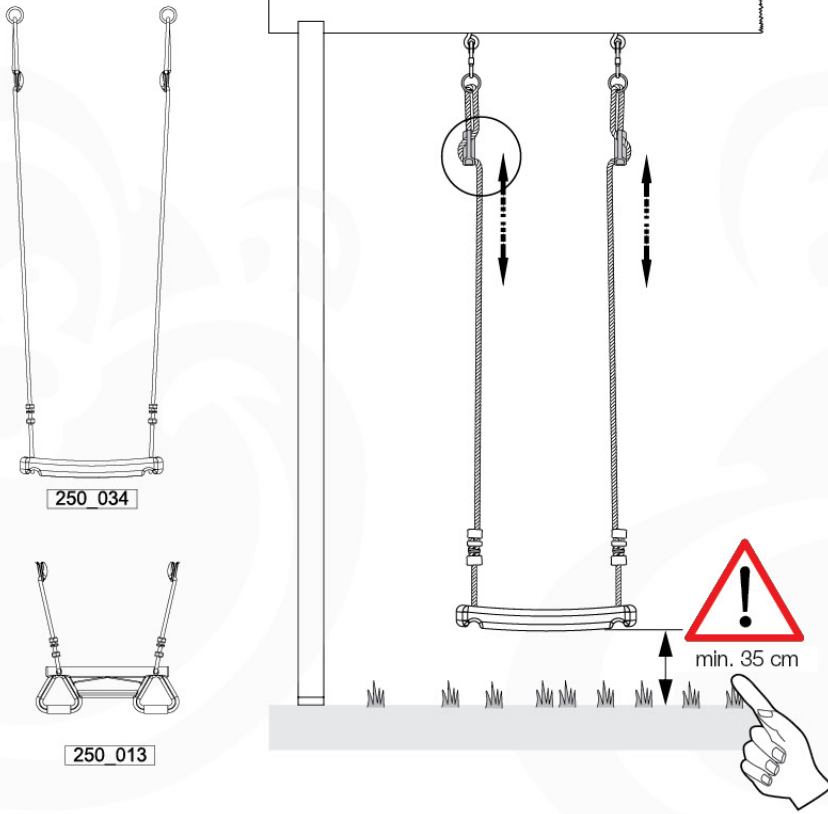

05-6

	PartNo	PartName	QTY.
Hardware Pack	001_406	Stealth Screw 8x45	4
	001_417	Stealth Screw 8x80	4
	001_422	Stealth Screw 8x137	3
	002_220	Gap Point Screw T25 - 5x45	12
	002_223	Gap Point Screw T25 - 5x80	6
Other	005_528	Swing Beam Bracket 7x7	1
	005_529	Swing Beam Bracket 9x9	1
	007_001	Ground-anchor	2
Hardware Pack	022_31x	bpc-base version 3	2
	022_84x	bpc cover	2
	023_031	Finishing Washer GPS 5.0	2
Other	101_003	Swing hook with Carabiner	4

1 - 18-10-2021 - 18-10-2021 - 18-10-2021 - 18-10-2021

06-1

Swing - 06-1 - 18-10-2021 - 18-10-2021 - 18-10-2021 - 18-10-2021

06-2

06-3

06-4

06-5

06-6

06-7

06-8

06-9

07 - 1

07 - 2

08

09