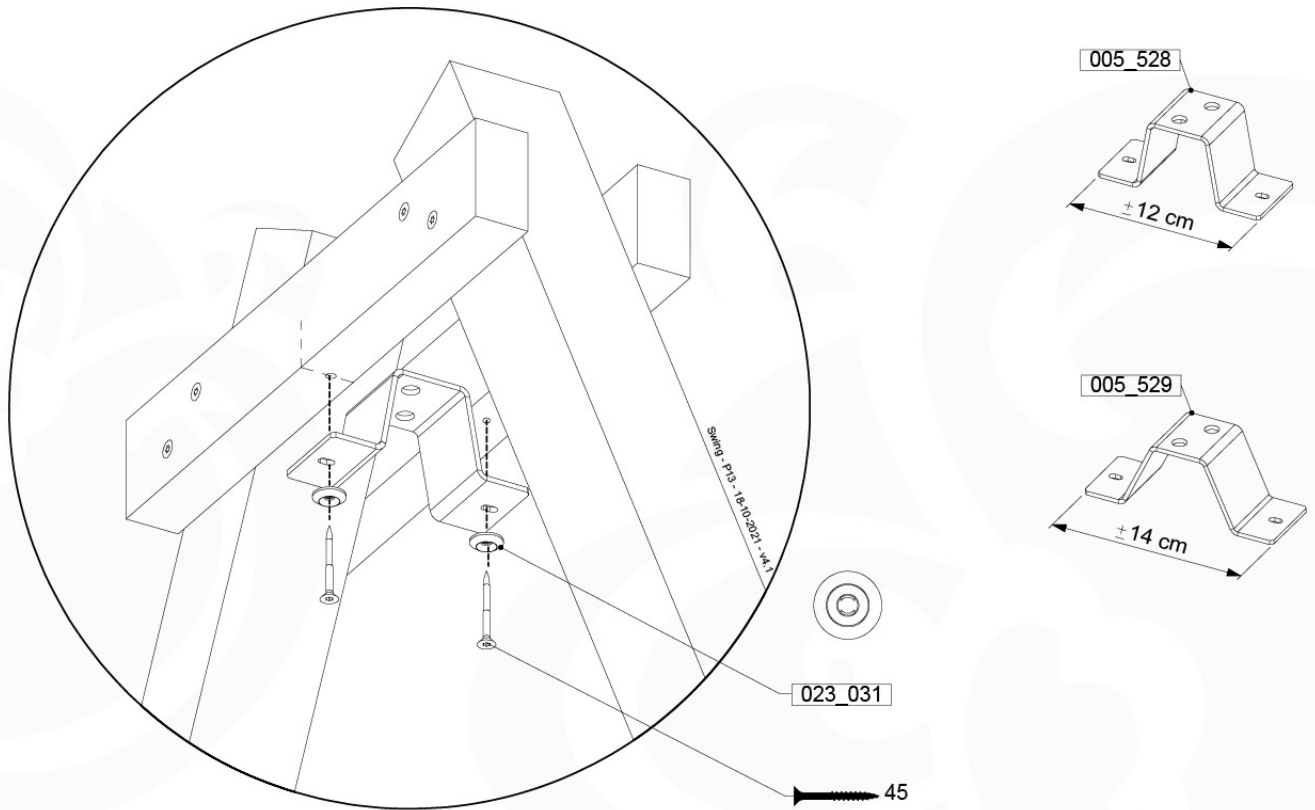

05-6

	PartNo	PartName	QTY.
Hardware Pack	001_406	Stealth Screw 8x45	4
	001_417	Stealth Screw 8x80	4
	001_422	Stealth Screw 8x137	3
	002_220	Gap Point Screw T25 - 5x45	12
	002_223	Gap Point Screw T25 - 5x80	6
Other	005_528	Swing Beam Bracket 7x7	1
	005_529	Swing Beam Bracket 9x9	1
	007_001	Ground-anchor	2
Hardware Pack	022_31x	bpc-base version 3	2
	022_84x	bpc cover	2
	023_031	Finishing Washer GPS 5.0	2
Other	101_003	Swing hook with Carabiner	4

1 - 18-10-2021 - 18-10-2021 - 18-10-2021 - 18-10-2021

06-1

Swing - 06-1 - 18-10-2021 - 18-10-2021 - 18-10-2021 - 18-10-2021

06-2

06-3

06-4

06-5

06-6