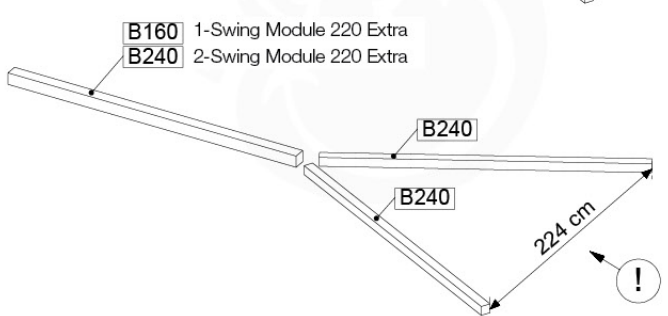

06

	PartNo	PartName	QTY.
Hardware Pack	001_406	Stealth Screw 8x45	4
	001_417	Stealth Screw 8x80	4
	001_422	Stealth Screw 8x137	3
	002_220	Gap Point Screw T25 - 5x45	12
	002_223	Gap Point Screw T25 - 5x80	6
Other	005_528	Swing Beam Bracket 7x7	1
	005_529	Swing Beam Bracket 9x9	1
	007_001	Ground-anchor	2
Hardware Pack	022_31x	bpc-base version 3	2
	022_84x	bpc cover	2
	023_031	Finishing Washer GPS 5.0	2
Other	101_003	Swing hook with Carabiner	4

06-1