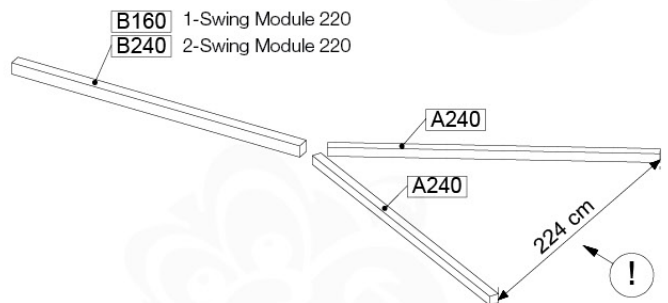

06

	PartNo	PartName	QTY.
Hardware Pack	001_406	Stealth Screw 8x45	4
	001_417	Stealth Screw 8x80	4
	001_422	Stealth Screw 8x137	3
	002_220	Gap Point Screw T25 - 5x45	12
	002_223	Gap Point Screw T25 - 5x80	6
Other	005_528	Swing Beam Bracket 7x7	1
	005_529	Swing Beam Bracket 9x9	1
	007_001	Ground-anchor	2
Hardware Pack	022_31x	bpc-base version 3	2
	022_84x	bpc cover	2
	023_031	Finishing Washer GPS 5.0	2
Other	101_003	Swing hook with Carabiner	4

06-1