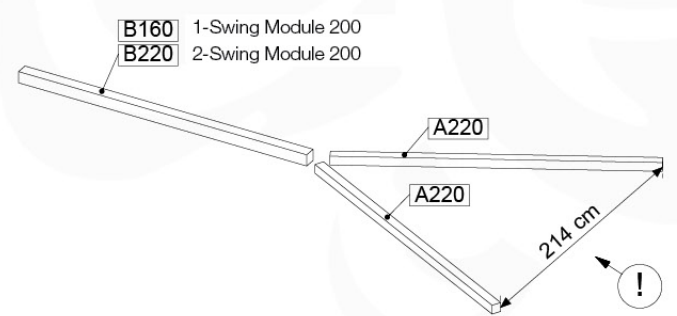

06

	PartNo	PartName	QTY.
Hardware Pack	001_406	Stealth Screw 8x45	4
	001_417	Stealth Screw 8x80	4
	001_422	Stealth Screw 8x137	3
	002_220	Gap Point Screw T25 - 5x45	12
	002_223	Gap Point Screw T25 - 5x80	6
Other	005_528	Swing Beam Bracket 7x7	1
	005_529	Swing Beam Bracket 9x9	1
	007_001	Ground-anchor	2
Hardware Pack	022_31x	bpc-base version 3	2
	022_84x	bpc cover	2
	023_031	Finishing Washer GPS 5.0	2
Other	101_003	Swing hook with Carabiner	4

06-1