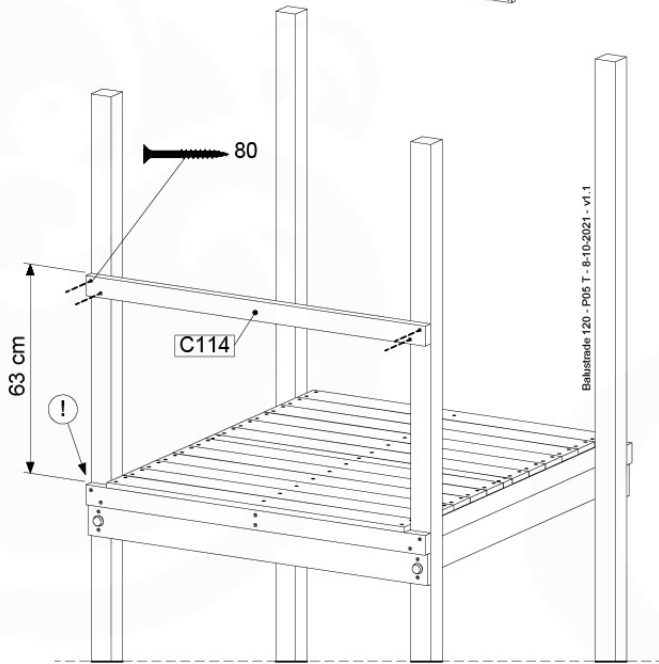

08-1

09 Balustrade

BL03