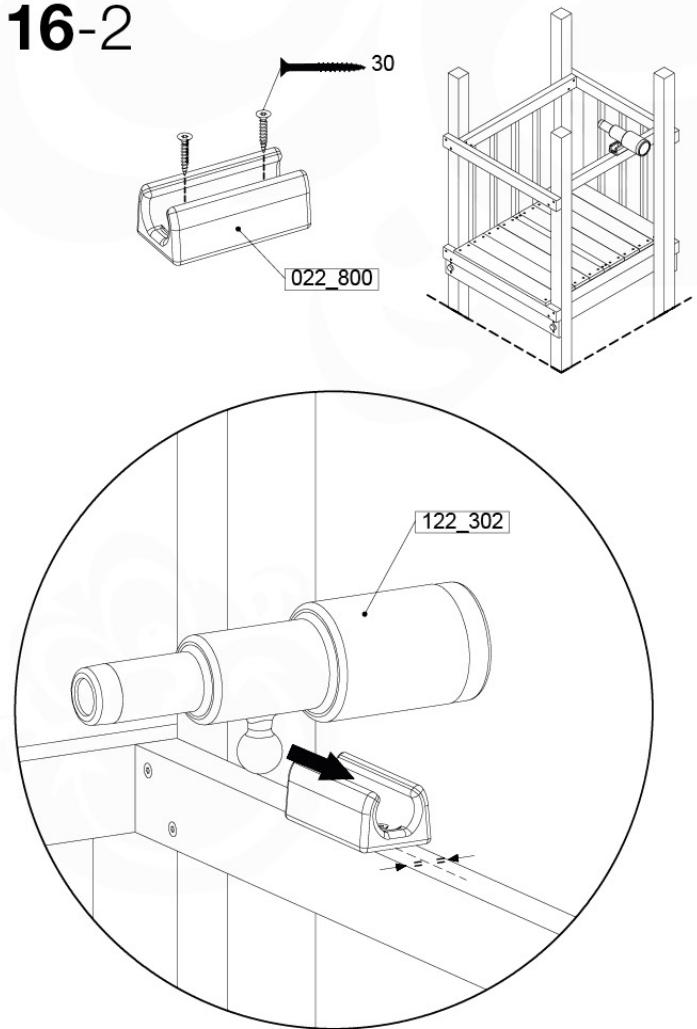

16-2

Accessory set - P03 - 29-9-2021 - 14