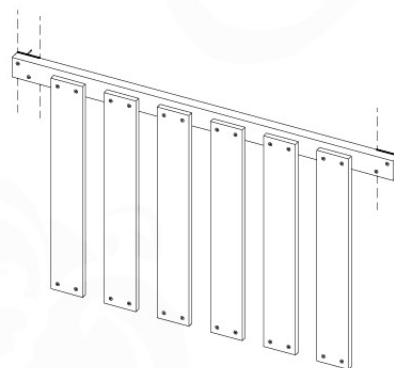

PartNo	PartName	QTY.
Hardware Pack	002_220	Gap Point Screw T25 - 5x45	24
	002_223	Gap Point Screw T25 - 5x80	4
Timber	C114	Beam 1140 mm	1
	D65	Board 650 mm	6

Balustrade 120 - P03 T - 8-10-2021 - v1.1