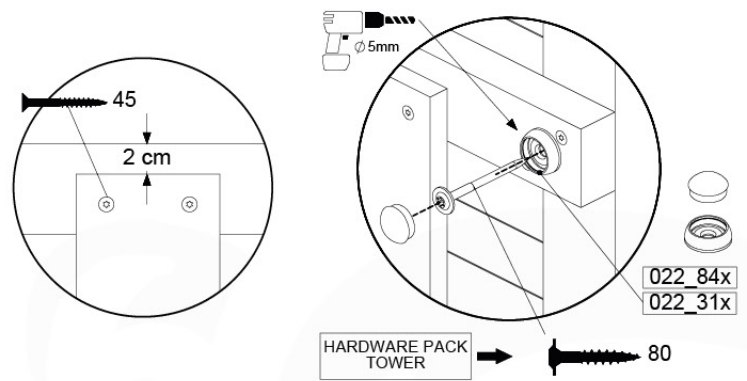

08-1

09 Balustrade

BL03