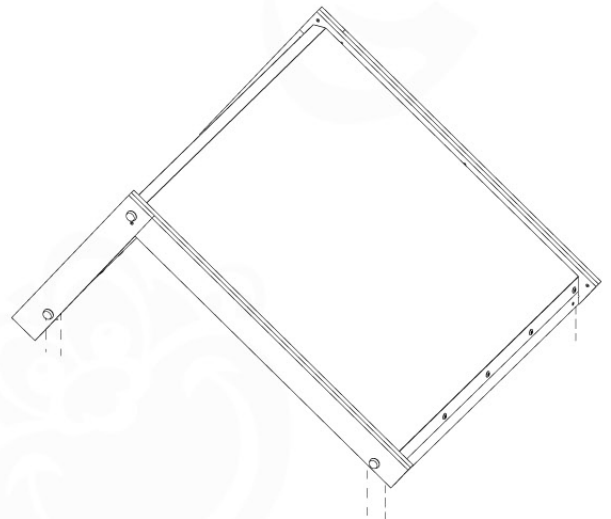

Roof Home 120 - P02 - 1-12-2020 - v1.0