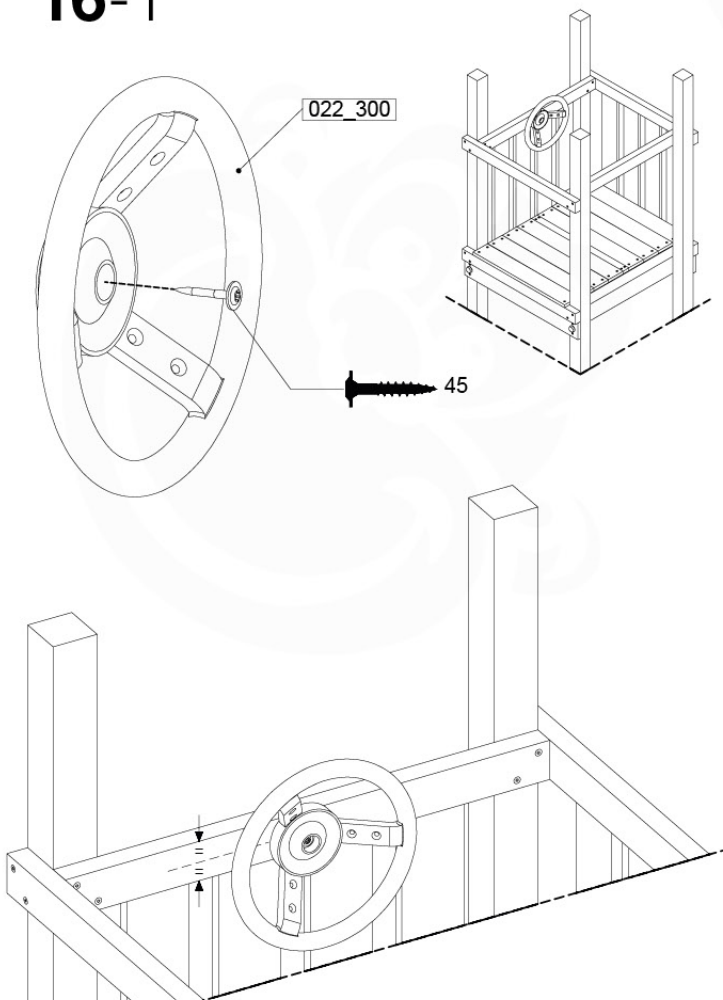

16 Accessories

AC01

(194_119)

	PartNo	PartName	QTY.
Hardware	001_406	Stealth Screw 8x45	1
	002_041	Dome head screw 4.5 x 20 mm	3
	002_042	Dome head screw 3.5 x 13mm	4
	002_219	Gap Point Screw T25 - 5x30	2
Other	022_300	Steering Wheel	1
	022_800	Rail P/T 105	1
	022_910	Sandpad	1
	103_901	Logo ID Plate	1
	104_107	Tool Set Climbing Units	1
	120_024	Tower Flag	1
	122_302	Telescope	1

Accessory set - P02 - 29-9-2021 - 14

16-1