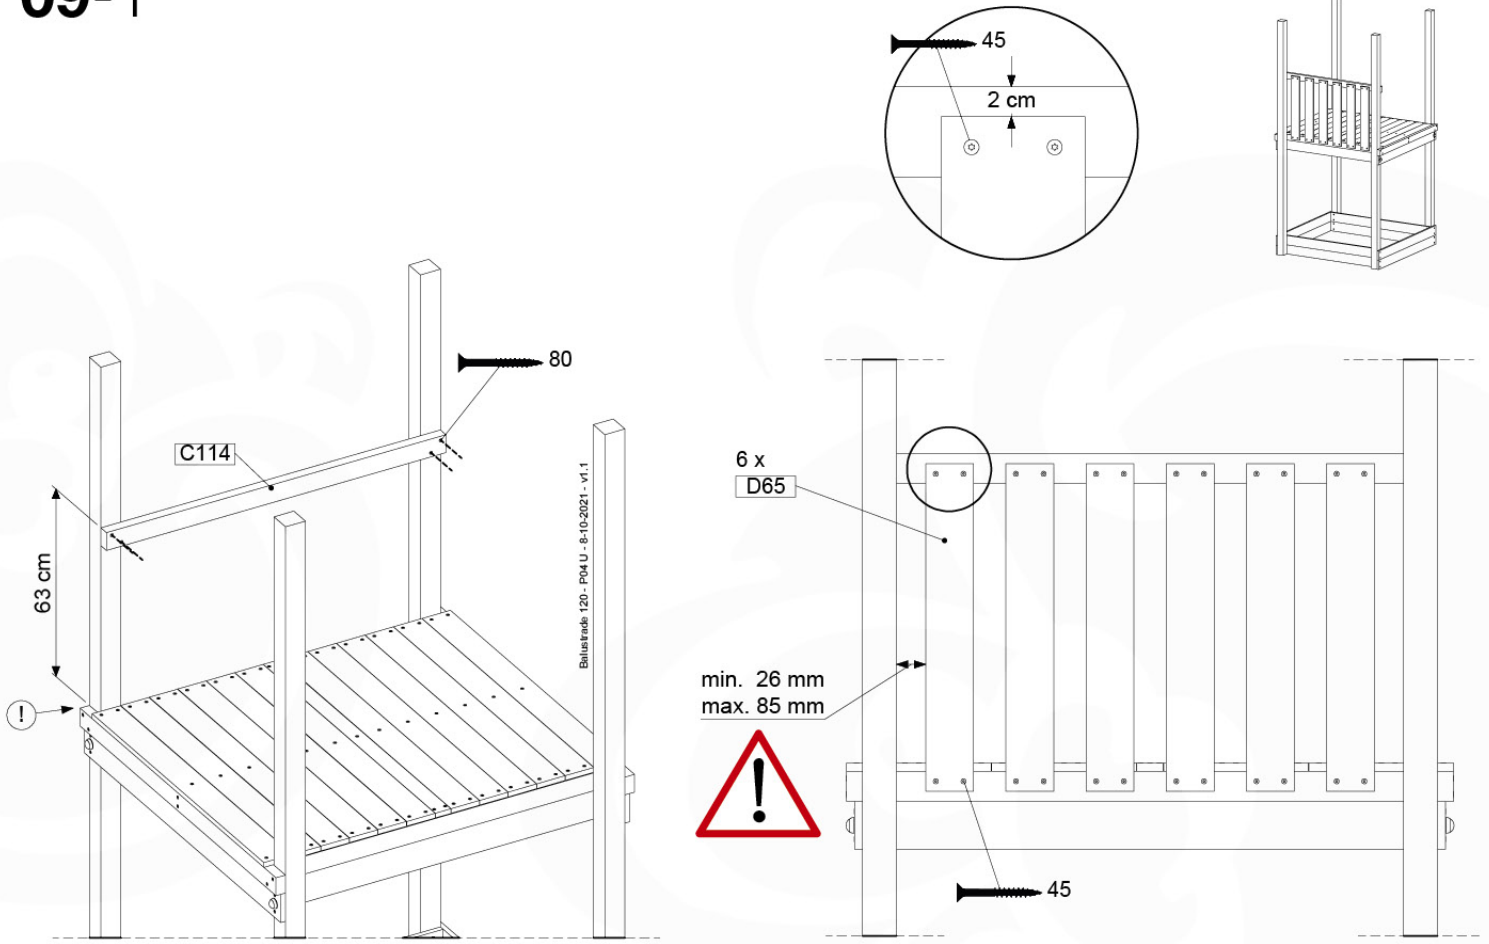

09-1

10 Roof Home

RF10

	PartNo	PartName	QTY.
Hardware Pack	001_417	Stealth Screw 8x80	6
	002_219	Gap Point Screw T25 - 5x30	28
	002_220	Gap Point Screw T25 - 5x45	8
	002_223	Gap Point Screw T25 - 5x80	2
	002_308	Gap Point Screw T25 - 5x20	10
	022_31x	bpc-base version 3	6
	022_84x	bpc cover	6
	023_031	Finishing Washer GPS 5.0	10
Other	123_222	Sheet Canvas Navigator Line 1200x1850	1
Timber	C114	Beam 1140 mm	1
	D56	Board L=(650 - board width) mm	2
	D65	Board 650 mm	2
	D105	Board L=(1140-boardw) mm	2
	D114	Board 1140 mm	4