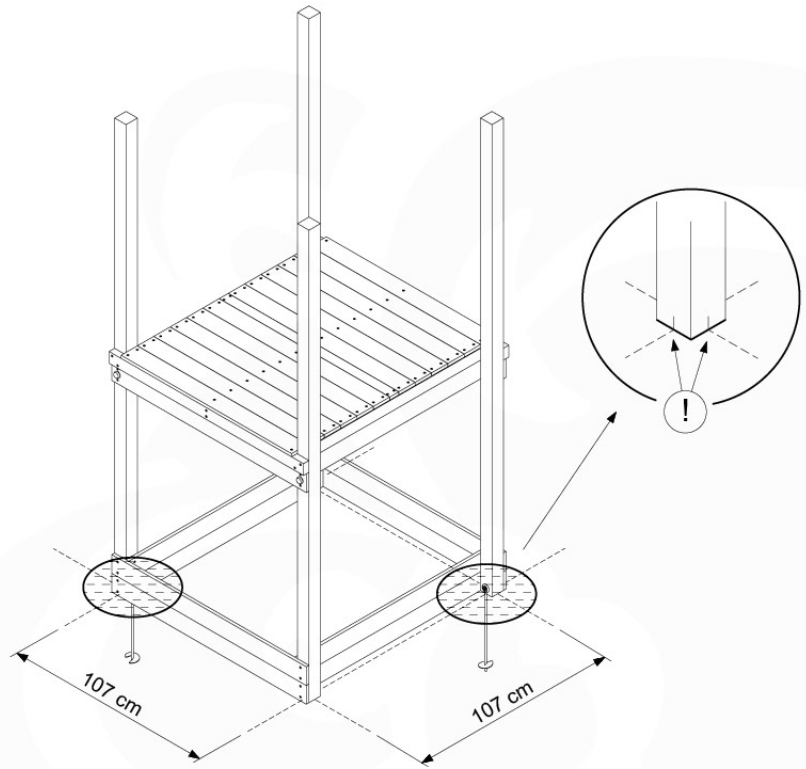

# 07 Base Tower

BT10

	PartNo	PartName	QTY.
Hardware Pack	001_406	Stealth Screw 8x45	6
	001_417	Stealth Screw 8x80	4
	002_220	Gap Point Screw T25 - 5x45	118
	002_223	Gap Point Screw T25 - 5x80	20
	022_31x	bpc-base version 3	8
	022_84x	bpc cover	8
Other	007_001	Ground-anchor	2
Timber	A220	Post 70x70 L2200	2
	A240	Post 70x70 L2400	2
	C114	Beam 1140 mm	5
	D100	Board 1000 mm	14
	D114	Board 1140 mm	12