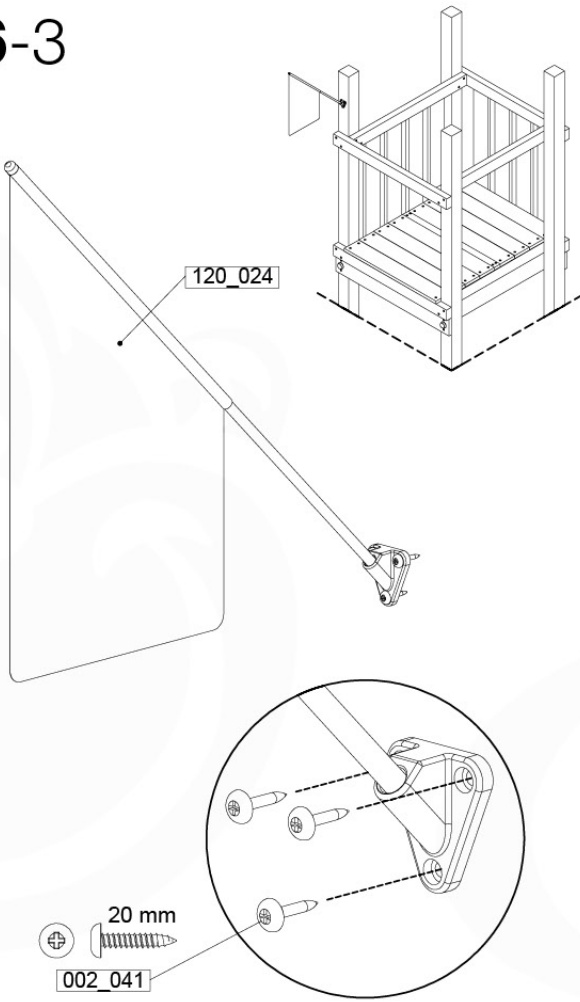

16-3

16-4

Accessoire set - PO4 - 29-9-2021 - v4

16-5

1x
022_910