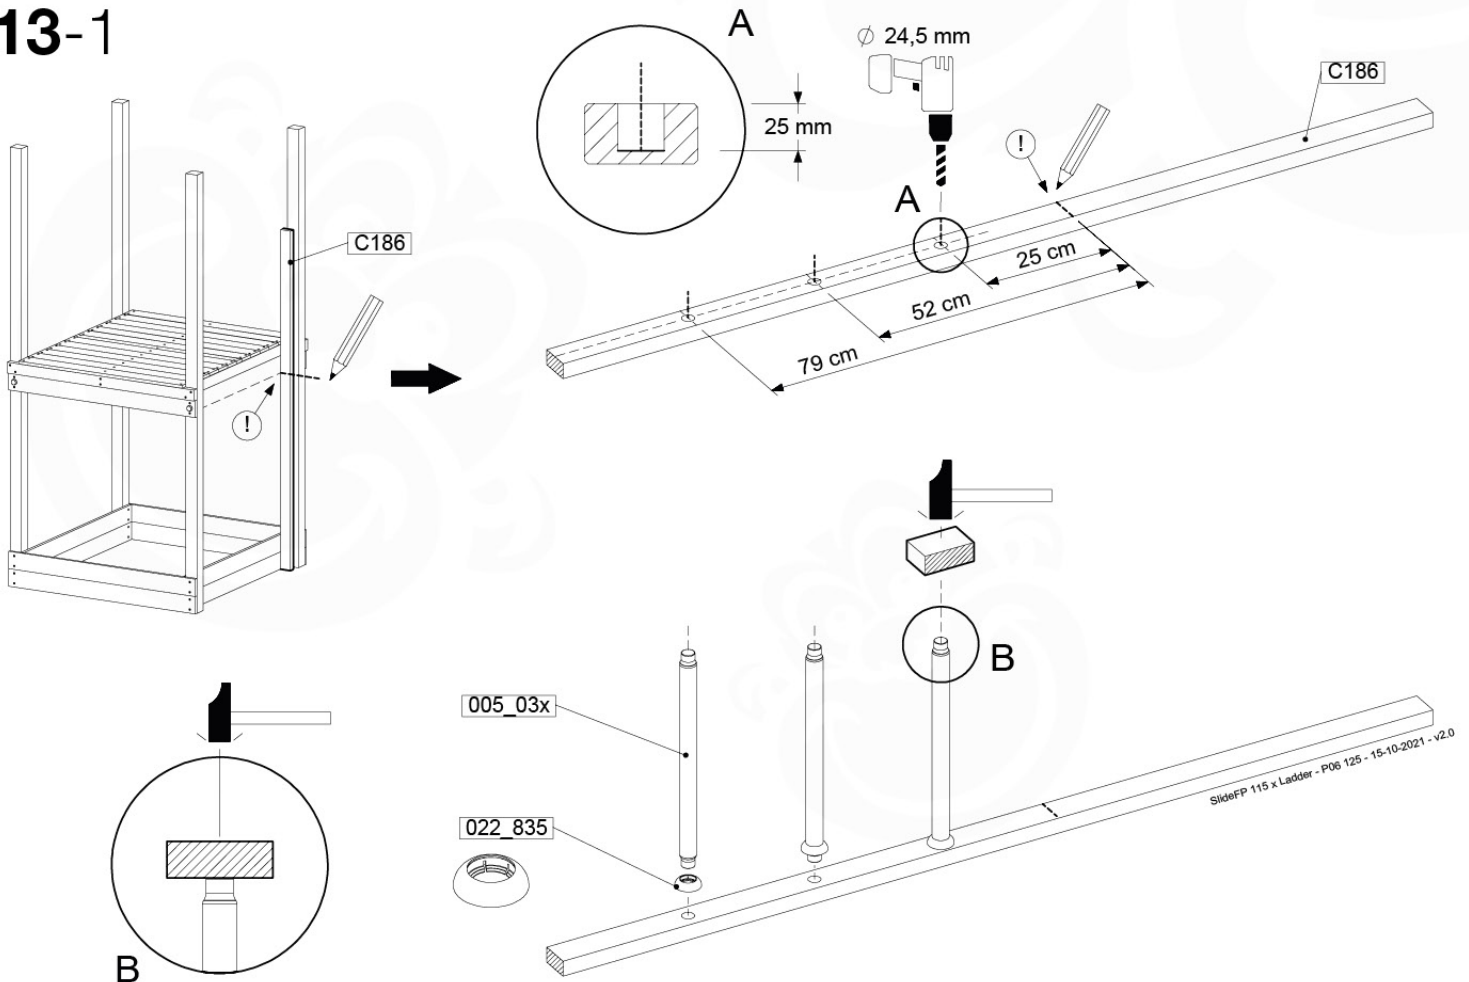

13-1

SlideFP 115 x Ladder - P06 125 - 15-10-2021 - v2.0