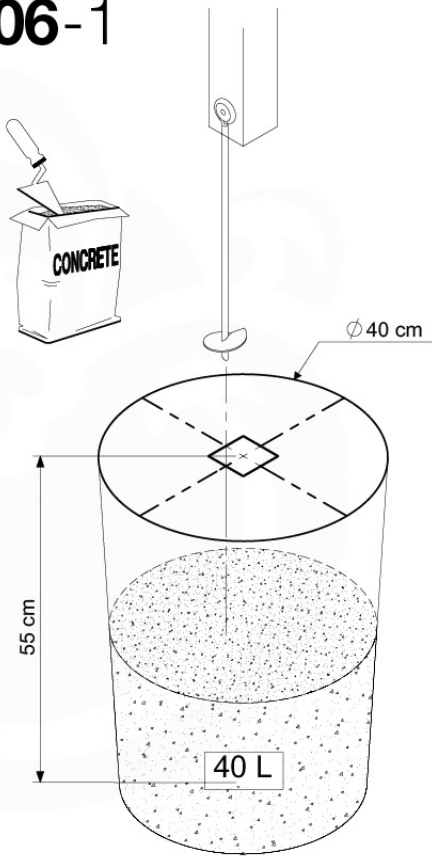

06 Playground Foundation

FD05

06-1