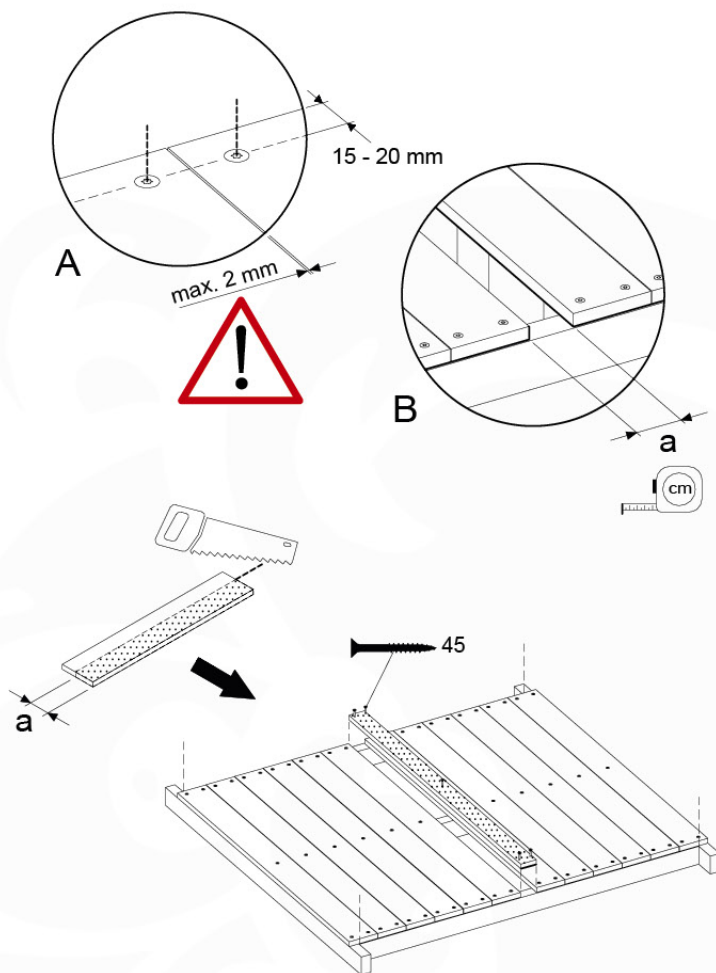

07-4

08 Balustrade (2x)

BL04