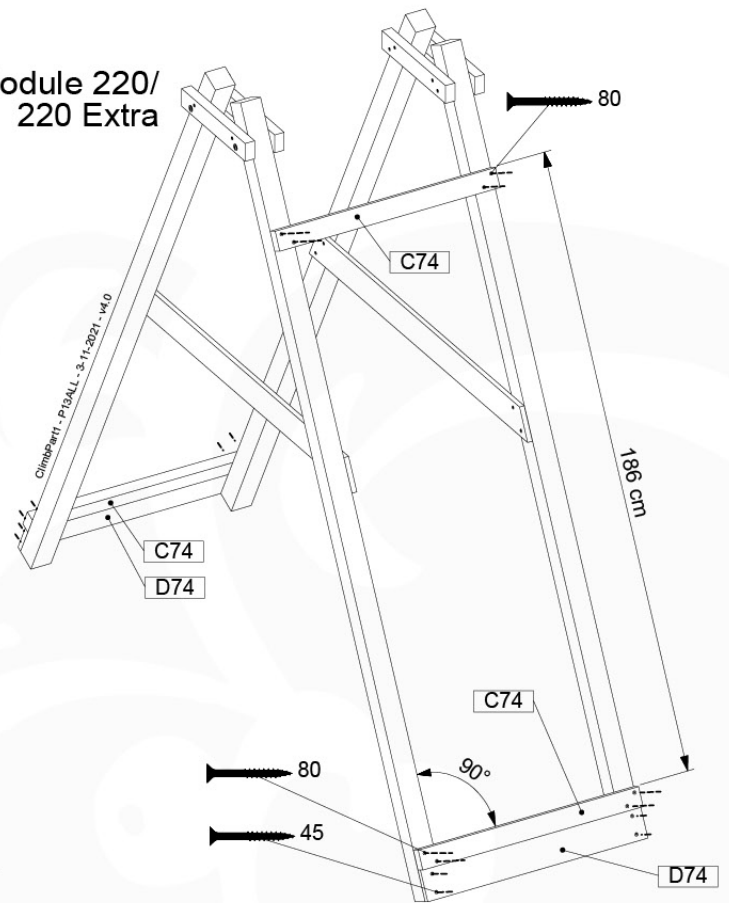

05-6

ClimbPart1 - P04 - 3-11-2021 - v4.0

06

	PartNo	PartName	QTY.
Hardware Pack	001_406	Stealth Screw 8x45	2
	001_417	Stealth Screw 8x80	8
	001_422	Stealth Screw 8x137	6
	002_220	Gap Point Screw T25 - 5x45	43
	002_223	Gap Point Screw T25 - 5x80	45
	002_301	Dry Wall Screw PH2 3.9 x 40 mm	7
Other	005_528	Swing Beam Bracket 7x7	2
	005_529	Swing Beam Bracket 9x9	2
	007_001	Ground-anchor	2
	020_317	Rope Polyester 16mm Green 3.4m	1
	020_318	Rope Polyester 16mm Green 8.1m	1
	022_455	Rope Cross Connector Egg	7
	023_031	Finishing Washer GPS 5.0	4
	101_003	Swing hook with Carabiner	4

06-2

06-3

06-4

Climb Module 200

Climb Module 220 / 220 Extra

06-5

Climb Module 200

Climb Module 220 / 220 Extra