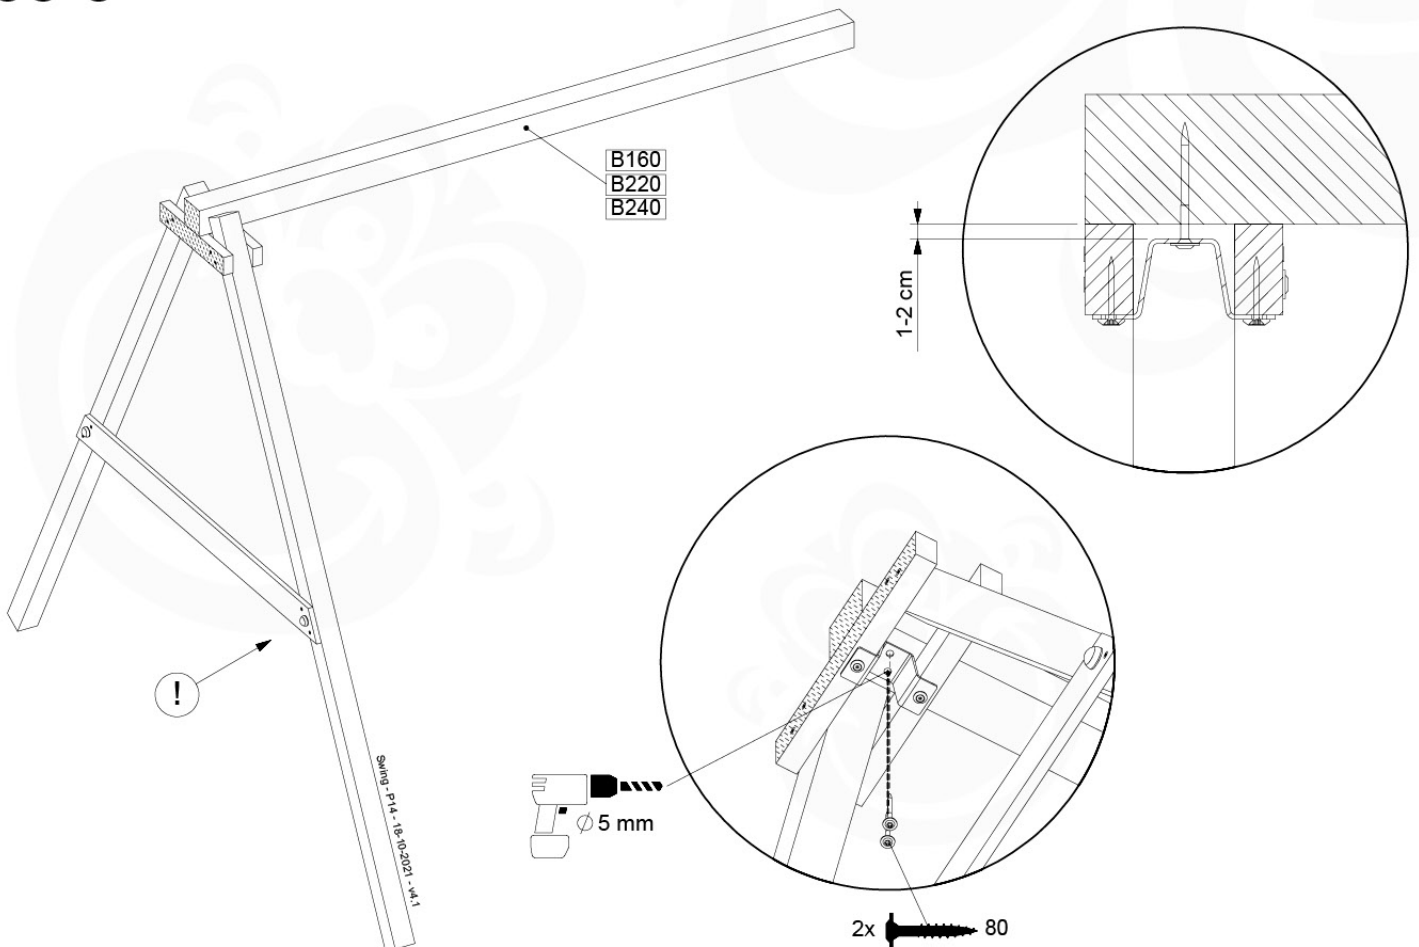

05-6

	PartNo	PartName	QTY.
Hardware Pack	001_406	Stealth Screw 8x45	4
	001_417	Stealth Screw 8x80	4
	001_422	Stealth Screw 8x137	3
	002_220	Gap Point Screw T25 - 5x45	12
	002_223	Gap Point Screw T25 - 5x80	6
Other	005_528	Swing Beam Bracket 7x7	1
	005_529	Swing Beam Bracket 9x9	1
	007_001	Ground-anchor	2
Hardware Pack	022_31x	bpc-base version 3	2
	022_84x	bpc cover	2
	023_031	Finishing Washer GPS 5.0	2
Other	101_003	Swing hook with Carabiner	4

1 - 18-10-2021 - 18-10-2021 - 18-10-2021 - 18-10-2021

06-1

Swing - 06-1 - 18-10-2021 - 18-10-2021

06-2

06-3

06-4

06-5

06-6