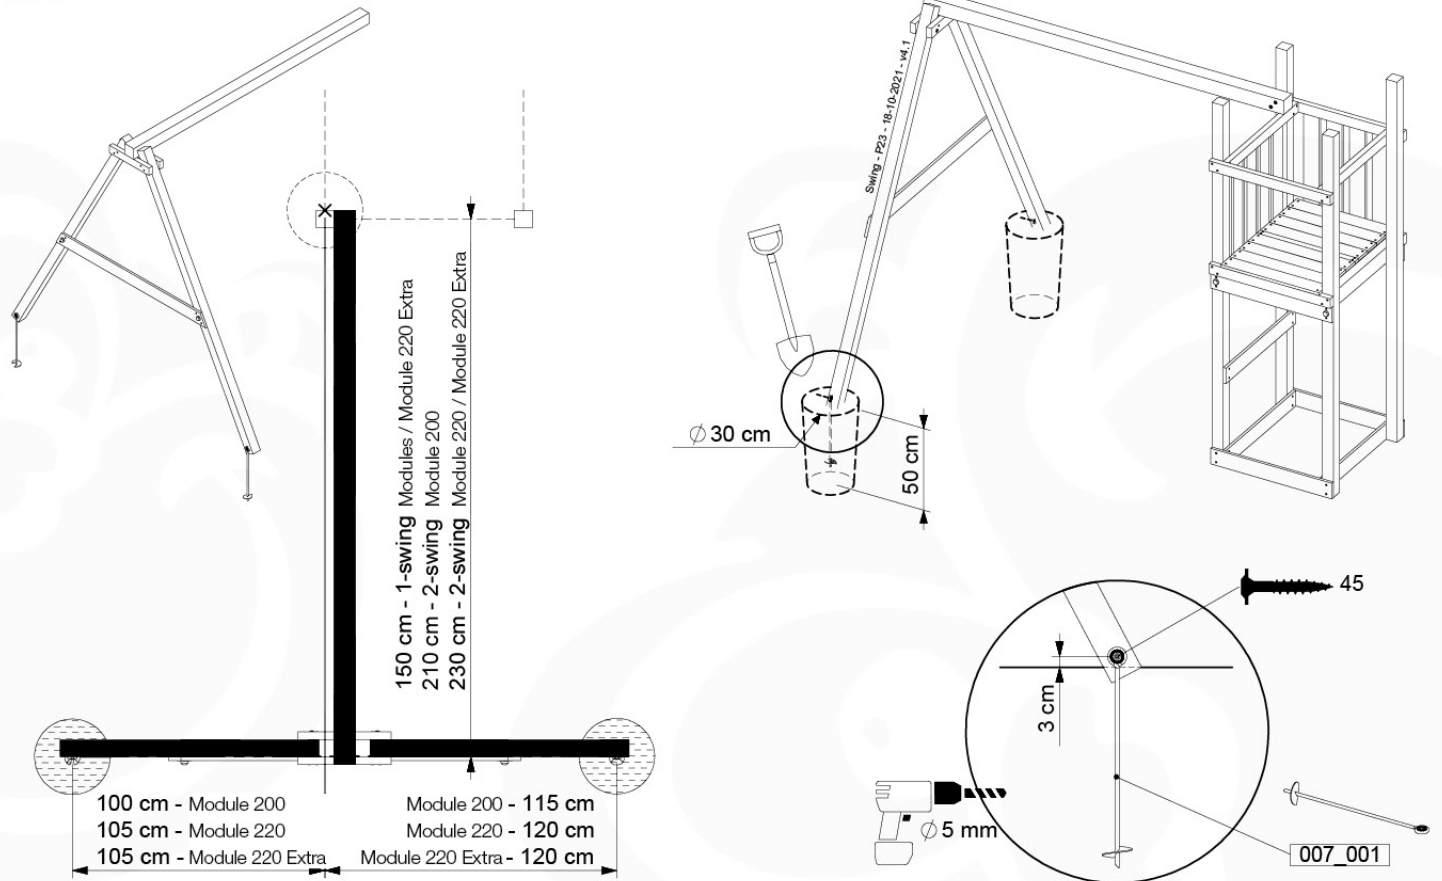

05-6

	PartNo	PartName	QTY.
Hardware Pack	001_406	Stealth Screw 8x45	4
	001_417	Stealth Screw 8x80	4
	001_422	Stealth Screw 8x137	3
	002_220	Gap Point Screw T25 - 5x45	12
	002_223	Gap Point Screw T25 - 5x80	6
Other	005_528	Swing Beam Bracket 7x7	1
	005_529	Swing Beam Bracket 9x9	1
	007_001	Ground-anchor	2
Hardware Pack	022_31x	bpc-base version 3	2
	022_84x	bpc cover	2
	023_031	Finishing Washer GPS 5.0	2
Other	101_003	Swing hook with Carabiner	4

06-7

06 - 8

06 - 9

07 - 1

07 - 2

08

09