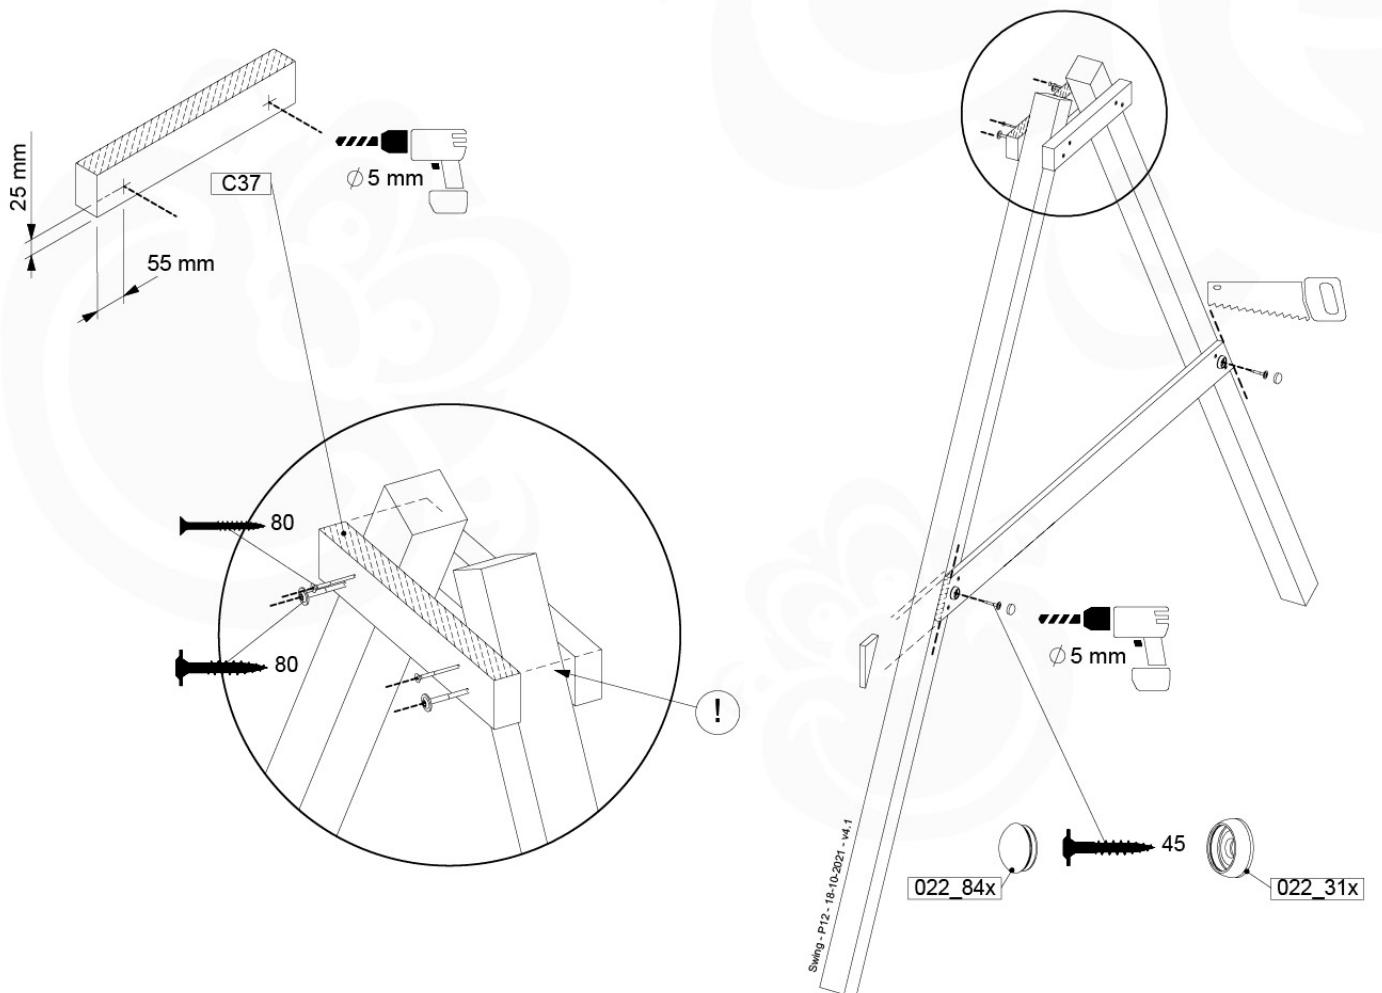

05-6

	PartNo	PartName	QTY.
Hardware Pack	001_406	Stealth Screw 8x45	4
	001_417	Stealth Screw 8x80	4
	001_422	Stealth Screw 8x137	3
	002_220	Gap Point Screw T25 - 5x45	12
	002_223	Gap Point Screw T25 - 5x80	6
Other	005_528	Swing Beam Bracket 7x7	1
	005_529	Swing Beam Bracket 9x9	1
	007_001	Ground-anchor	2
Hardware Pack	022_31x	bpc-base version 3	2
	022_84x	bpc cover	2
	023_031	Finishing Washer GPS 5.0	2
Other	101_003	Swing hook with Carabiner	4

1 - 18-10-2021 - 18-10-2021 - 18-10-2021 - 18-10-2021

06-1

Swing - 06-1 - 18-10-2021 - 18-10-2021

06-2

06-3

06-4

06-5

06-6