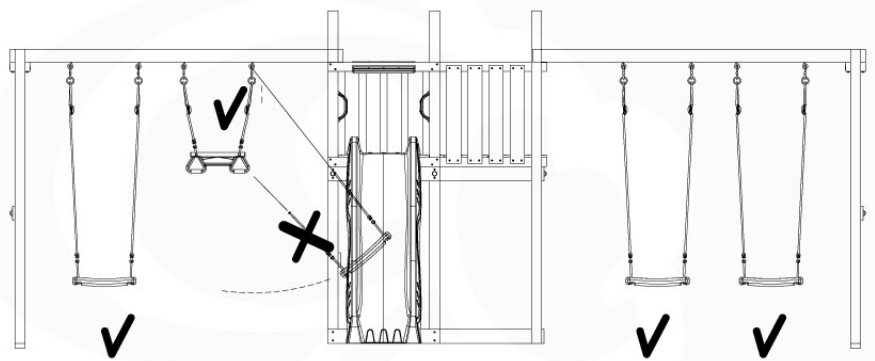

03 Timber

		1-Swing Module 200	2-Swing Module 200	1-Swing Module 220	2-Swing Module 220	1-Swing Module 220 Extra	2-Swing Module 220 Extra
L		657_101	657_102	657_151	657_152	650_178	650_179
A240 A220	239cm - 240cm 219cm - 220cm	2 x	2 x	2 x	2 x		
B240 B220 B160	239cm - 240cm 219cm - 220cm 159cm - 160cm	1 x	1 x	1 x	1 x	2 x 1 x	3 x
C37	36cm - 37cm	2 x	2 x	2 x	2 x	2 x	2 x
D141	140cm - 141cm	2 x	2 x	2 x	2 x	2 x	2 x

26-Oct-2021

04 Product ID

05 Safe Playground Planning

05-1

05-2

05-3

05-4

05-5

05-6

	PartNo	PartName	QTY.
Hardware Pack	001_406	Stealth Screw 8x45	4
	001_417	Stealth Screw 8x80	4
	001_422	Stealth Screw 8x137	3
	002_220	Gap Point Screw T25 - 5x45	12
	002_223	Gap Point Screw T25 - 5x80	6
Other	005_528	Swing Beam Bracket 7x7	1
	005_529	Swing Beam Bracket 9x9	1
	007_001	Ground-anchor	2
Hardware Pack	022_31x	bpc-base version 3	2
	022_84x	bpc cover	2
	023_031	Finishing Washer GPS 5.0	2
Other	101_003	Swing hook with Carabiner	4