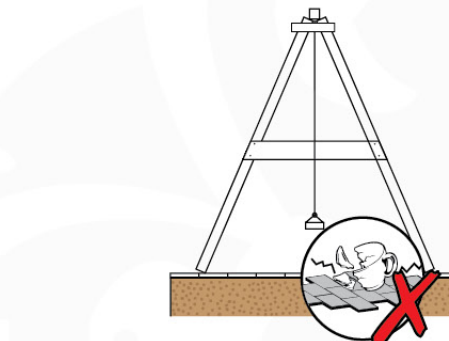

05 Safe Playground Planning

05-1

05-2

05-3

05-4