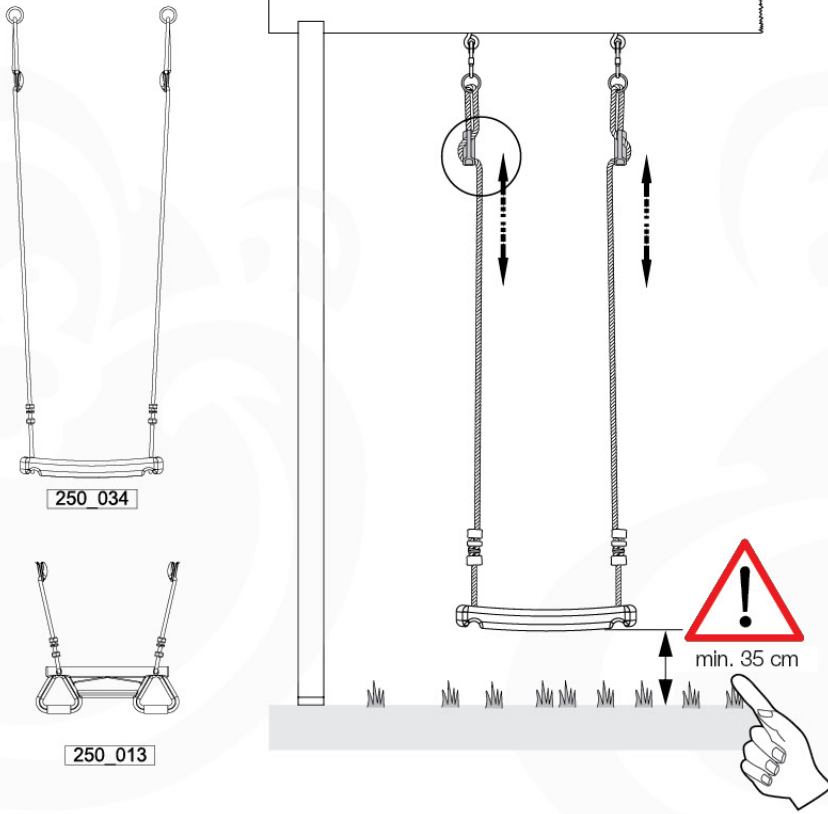

05-6

	PartNo	PartName	QTY.
Hardware Pack	001_406	Stealth Screw 8x45	4
	001_417	Stealth Screw 8x80	4
	001_422	Stealth Screw 8x137	3
	002_220	Gap Point Screw T25 - 5x45	12
	002_223	Gap Point Screw T25 - 5x80	6
Other	005_528	Swing Beam Bracket 7x7	1
	005_529	Swing Beam Bracket 9x9	1
	007_001	Ground-anchor	2
Hardware Pack	022_31x	bpc-base version 3	2
	022_84x	bpc cover	2
	023_031	Finishing Washer GPS 5.0	2
Other	101_003	Swing hook with Carabiner	4

1 - 18-10-2021 - 18-10-2021 - 18-10-2021 - 18-10-2021

06-1

Swing - 06-1 - 18-10-2021 - 18-10-2021

06-2

06-3

06-4

06-5

06-6

06-7

06 - 8

06 - 9

07 - 1

07 - 2

08

09