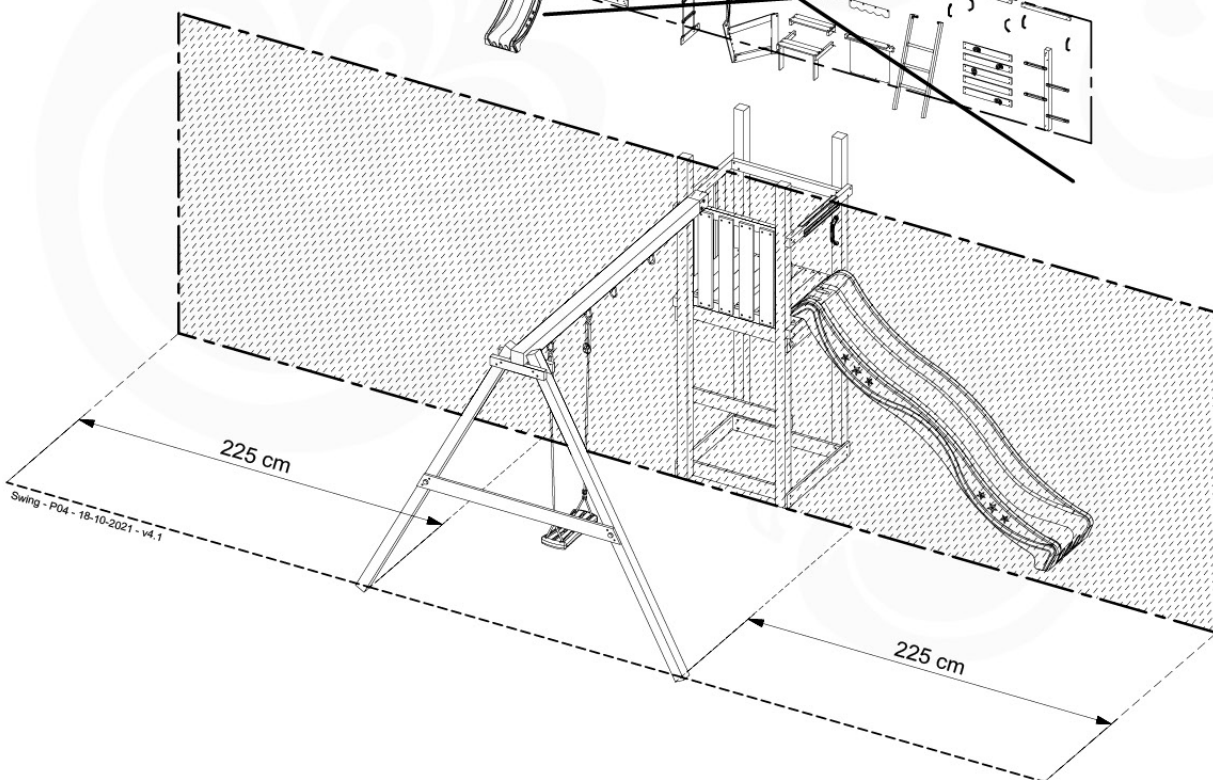

03 Timber

		1-Swing Module 200	2-Swing Module 200	1-Swing Module 220	2-Swing Module 220	1-Swing Module 220 Extra	2-Swing Module 220 Extra
L		657_101	657_102	657_151	657_152	650_178	650_179
A240 A220	239cm - 240cm 219cm - 220cm	2 x	2 x	2 x	2 x		
B240 B220 B160	239cm - 240cm 219cm - 220cm 159cm - 160cm	1 x	1 x	1 x	1 x	2 x 1 x	3 x
C37	36cm - 37cm	2 x	2 x	2 x	2 x	2 x	2 x
D141	140cm - 141cm	2 x	2 x	2 x	2 x	2 x	2 x

26-Oct-2021

04 Product ID

05 Safe Playground Planning

05-1

05-2

05-3

05-4

05-5

05-6

	PartNo	PartName	QTY.
Hardware Pack	001_406	Stealth Screw 8x45	4
	001_417	Stealth Screw 8x80	4
	001_422	Stealth Screw 8x137	3
	002_220	Gap Point Screw T25 - 5x45	12
	002_223	Gap Point Screw T25 - 5x80	6
Other	005_528	Swing Beam Bracket 7x7	1
	005_529	Swing Beam Bracket 9x9	1
	007_001	Ground-anchor	2
Hardware Pack	022_31x	bpc-base version 3	2
	022_84x	bpc cover	2
	023_031	Finishing Washer GPS 5.0	2
Other	101_003	Swing hook with Carabiner	4

1 - 18-10-2021 - 18-10-2021 - 18-10-2021 - 18-10-2021

06-1

Swing - 06-1 - 18-10-2021 - 18-10-2021

06-2

06-3

06-4

06-5

06-6