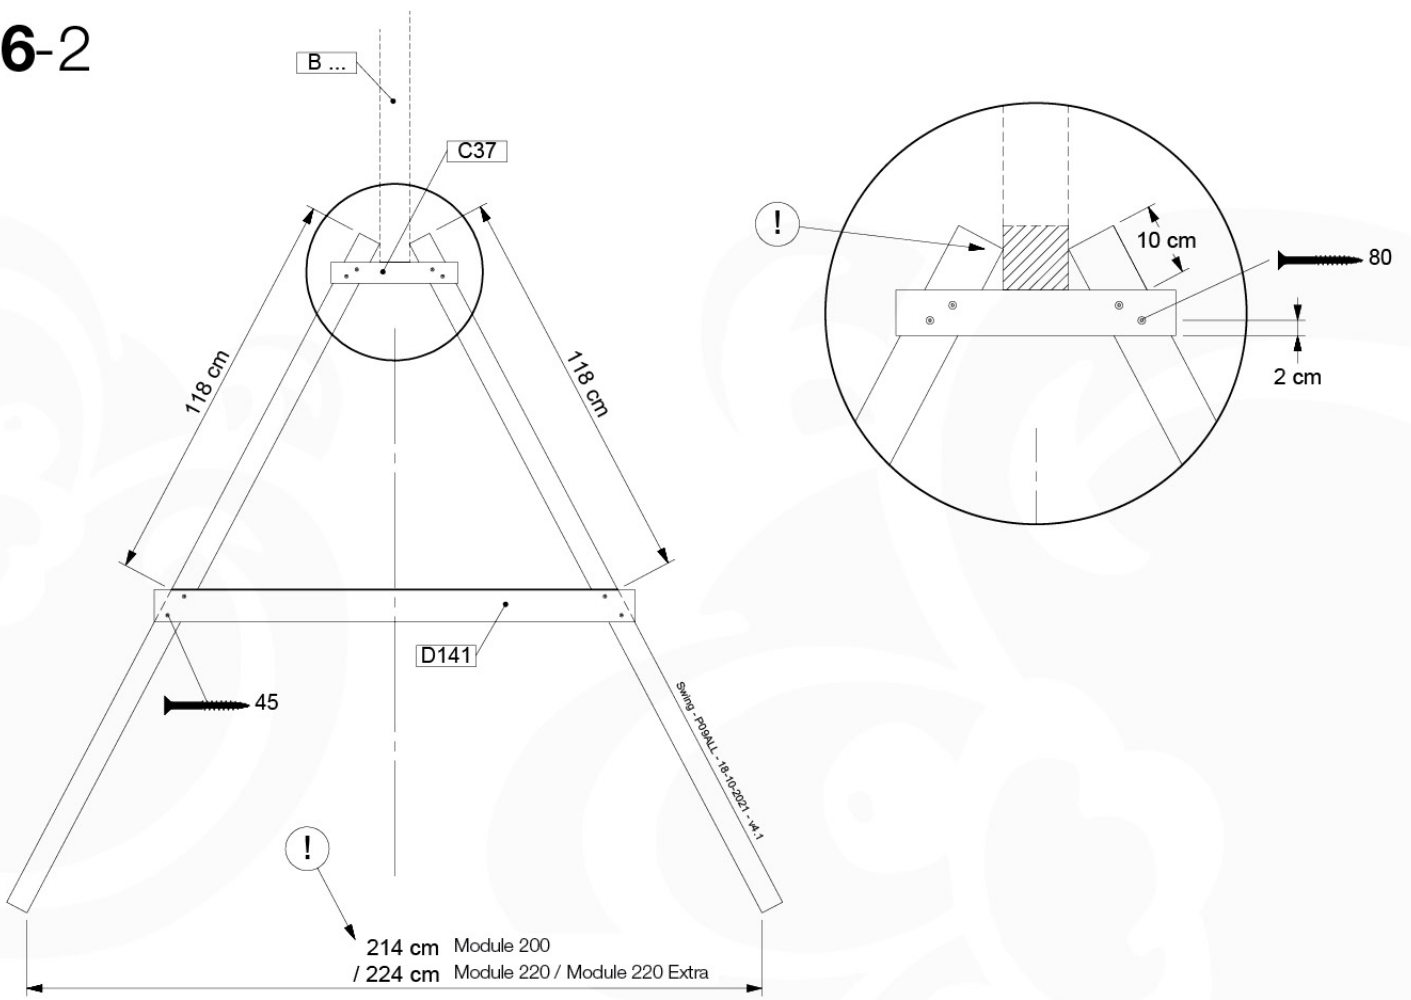

05-6

	PartNo	PartName	QTY.
Hardware Pack	001_406	Stealth Screw 8x45	4
	001_417	Stealth Screw 8x80	4
	001_422	Stealth Screw 8x137	3
	002_220	Gap Point Screw T25 - 5x45	12
	002_223	Gap Point Screw T25 - 5x80	6
Other	005_528	Swing Beam Bracket 7x7	1
	005_529	Swing Beam Bracket 9x9	1
	007_001	Ground-anchor	2
Hardware Pack	022_31x	bpc-base version 3	2
	022_84x	bpc cover	2
	023_031	Finishing Washer GPS 5.0	2
Other	101_003	Swing hook with Carabiner	4

1 - 18-10-2021 - 18-10-2021 - 18-10-2021 - 18-10-2021

06-1

Swing - 06-1 - 18-10-2021 - 18-10-2021

06-2

06-3

06-4

06-5

06-6