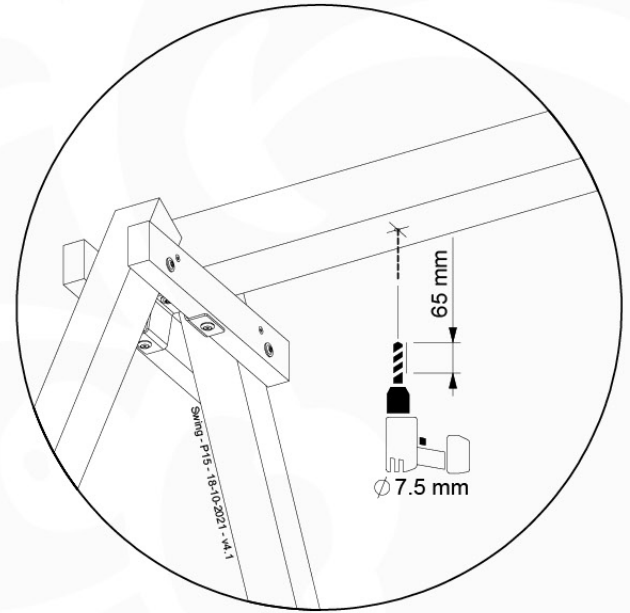

05-6

	PartNo	PartName	QTY.
Hardware Pack	001_406	Stealth Screw 8x45	4
	001_417	Stealth Screw 8x80	4
	001_422	Stealth Screw 8x137	3
	002_220	Gap Point Screw T25 - 5x45	12
	002_223	Gap Point Screw T25 - 5x80	6
Other	005_528	Swing Beam Bracket 7x7	1
	005_529	Swing Beam Bracket 9x9	1
	007_001	Ground-anchor	2
Hardware Pack	022_31x	bpc-base version 3	2
	022_84x	bpc cover	2
	023_031	Finishing Washer GPS 5.0	2
Other	101_003	Swing hook with Carabiner	4

1 - 18-10-2021 - 18-10-2021 - 18-10-2021 - 18-10-2021

06-1

Swing - 06-1 - 18-10-2021 - 18-10-2021

06-2

06-3

06-4

06-5

06-6