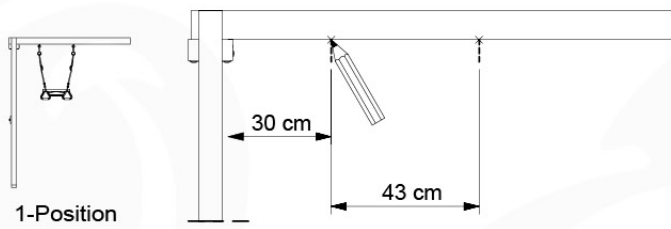

05-6

	PartNo	PartName	QTY.
Hardware Pack	001_406	Stealth Screw 8x45	4
	001_417	Stealth Screw 8x80	4
	001_422	Stealth Screw 8x137	3
	002_220	Gap Point Screw T25 - 5x45	12
	002_223	Gap Point Screw T25 - 5x80	6
Other	005_528	Swing Beam Bracket 7x7	1
	005_529	Swing Beam Bracket 9x9	1
	007_001	Ground-anchor	2
Hardware Pack	022_31x	bpc-base version 3	2
	022_84x	bpc cover	2
	023_031	Finishing Washer GPS 5.0	2
Other	101_003	Swing hook with Carabiner	4

1 - 18-10-2021 - 18-10-2021 - 18-10-2021 - 18-10-2021

06-1

Swing - 06-1 - 18-10-2021 - 18-10-2021

06-2

06-3

06-4

06-5

06-6