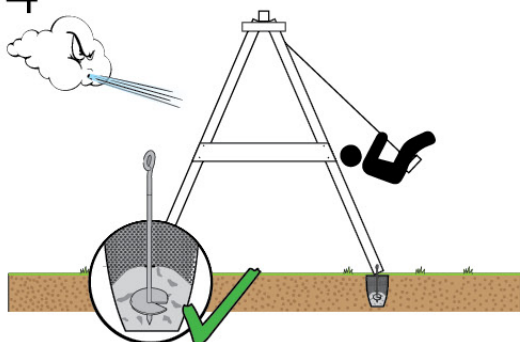

05 Safe Playground Planning

05-1

05-2

05-3

05-4