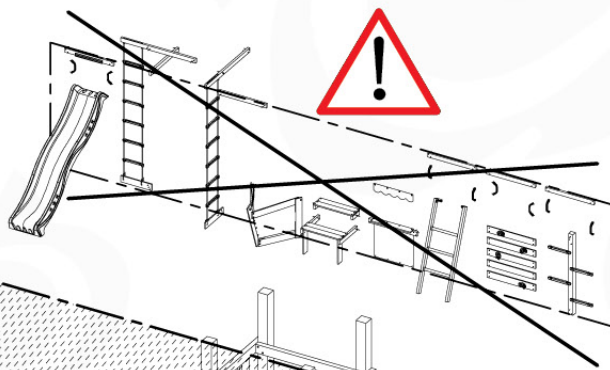

05-6

	PartNo	PartName	QTY.
Hardware Pack	001_406	Stealth Screw 8x45	4
	001_417	Stealth Screw 8x80	4
	001_422	Stealth Screw 8x137	3
	002_220	Gap Point Screw T25 - 5x45	12
	002_223	Gap Point Screw T25 - 5x80	6
Other	005_528	Swing Beam Bracket 7x7	1
	005_529	Swing Beam Bracket 9x9	1
	007_001	Ground-anchor	2
Hardware Pack	022_31x	bpc-base version 3	2
	022_84x	bpc cover	2
	023_031	Finishing Washer GPS 5.0	2
Other	101_003	Swing hook with Carabiner	4