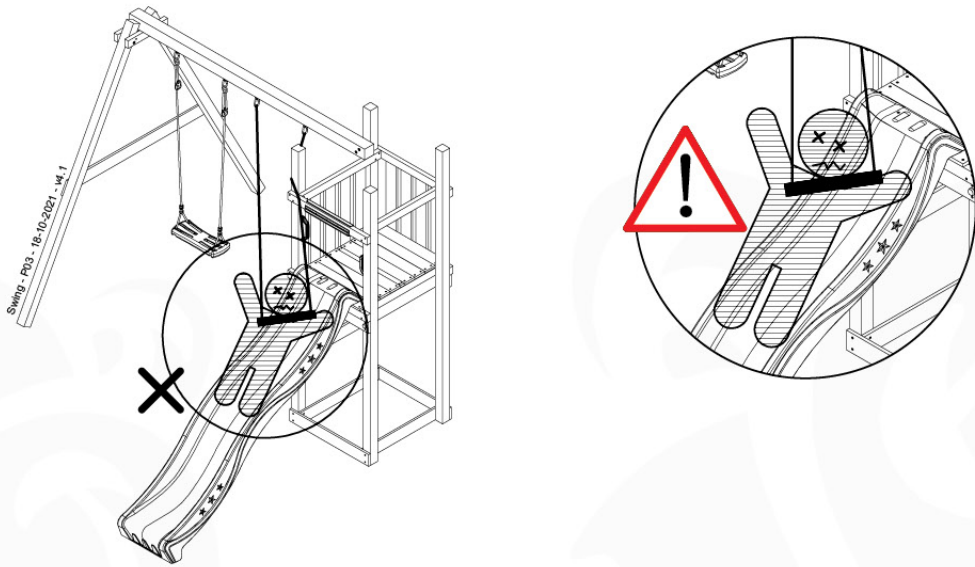

05-6

	PartNo	PartName	QTY.
Hardware Pack	001_406	Stealth Screw 8x45	4
	001_417	Stealth Screw 8x80	4
	001_422	Stealth Screw 8x137	3
	002_220	Gap Point Screw T25 - 5x45	12
	002_223	Gap Point Screw T25 - 5x80	6
Other	005_528	Swing Beam Bracket 7x7	1
	005_529	Swing Beam Bracket 9x9	1
	007_001	Ground-anchor	2
Hardware Pack	022_31x	bpc-base version 3	2
	022_84x	bpc cover	2
	023_031	Finishing Washer GPS 5.0	2
Other	101_003	Swing hook with Carabiner	4