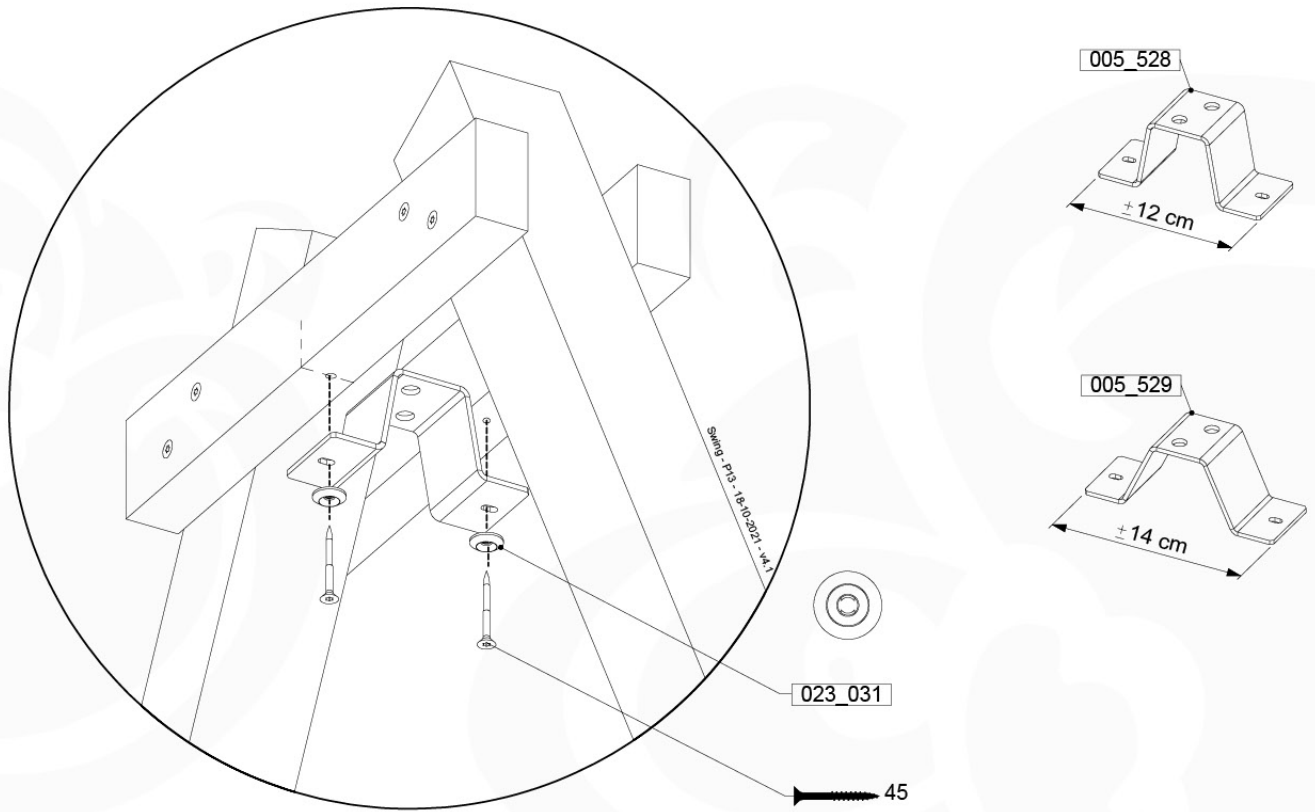

05-6

	PartNo	PartName	QTY.
Hardware Pack	001_406	Stealth Screw 8x45	4
	001_417	Stealth Screw 8x80	4
	001_422	Stealth Screw 8x137	3
	002_220	Gap Point Screw T25 - 5x45	12
	002_223	Gap Point Screw T25 - 5x80	6
Other	005_528	Swing Beam Bracket 7x7	1
	005_529	Swing Beam Bracket 9x9	1
	007_001	Ground-anchor	2
Hardware Pack	022_31x	bpc-base version 3	2
	022_84x	bpc cover	2
	023_031	Finishing Washer GPS 5.0	2
Other	101_003	Swing hook with Carabiner	4

1 - 18-10-2021 - 18-10-2021 - 18-10-2021 - 18-10-2021

06-1

Swing - 06-1 - 18-10-2021 - 18-10-2021

06-2

06-3

06-4

06-5

06-6