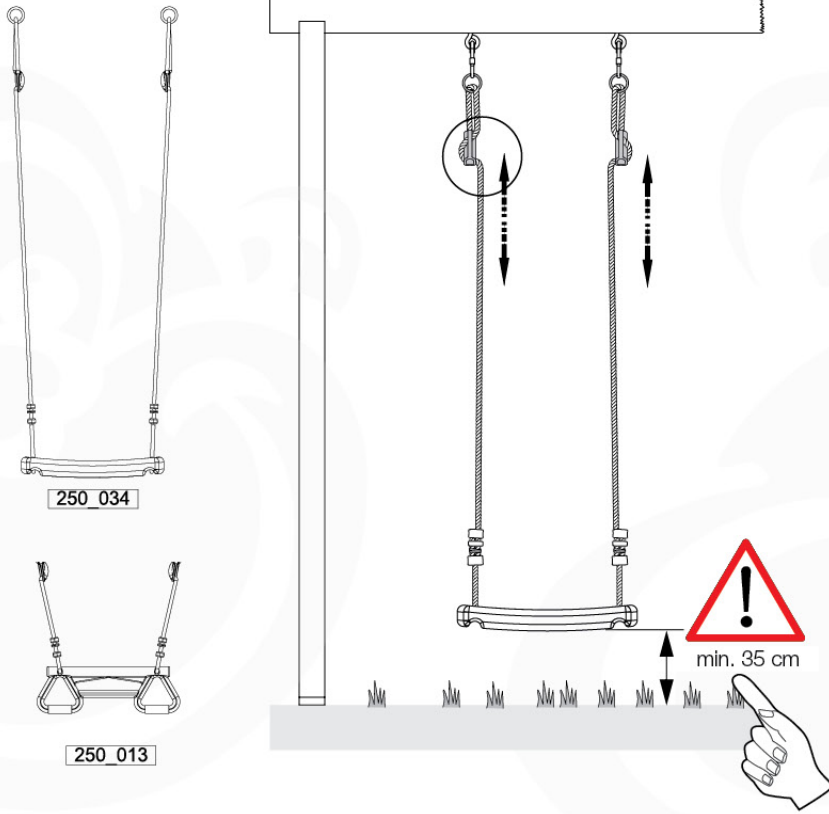

05-6

	PartNo	PartName	QTY.
Hardware Pack	001_406	Stealth Screw 8x45	4
	001_417	Stealth Screw 8x80	4
	001_422	Stealth Screw 8x137	3
	002_220	Gap Point Screw T25 - 5x45	12
	002_223	Gap Point Screw T25 - 5x80	6
Other	005_528	Swing Beam Bracket 7x7	1
	005_529	Swing Beam Bracket 9x9	1
	007_001	Ground-anchor	2
Hardware Pack	022_31x	bpc-base version 3	2
	022_84x	bpc cover	2
	023_031	Finishing Washer GPS 5.0	2
Other	101_003	Swing hook with Carabiner	4

06-7

06-8

06-9

07 - 1

07 - 2

08

09