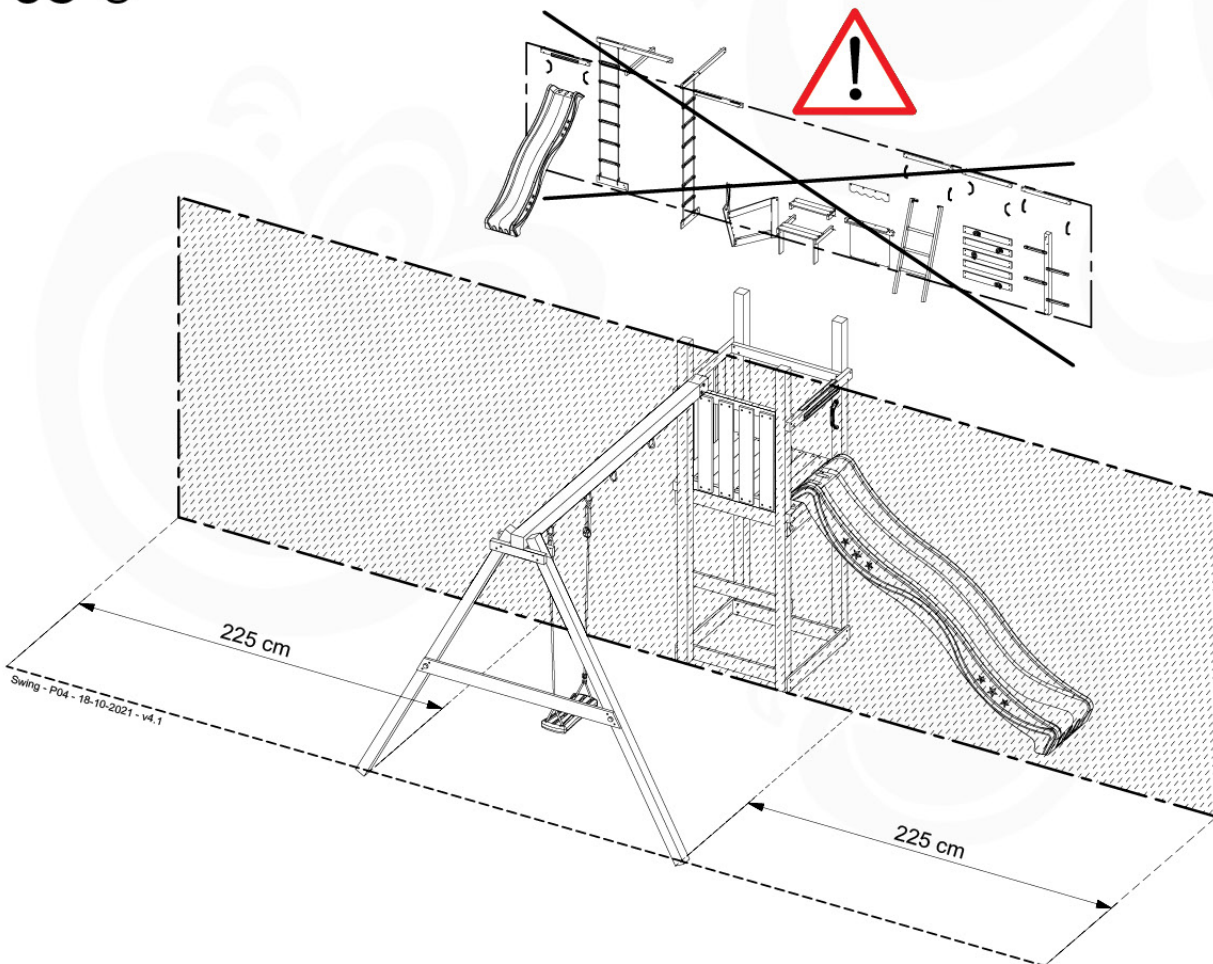

03 Timber

		1-Swing Module 200	2-Swing Module 200	1-Swing Module 220	2-Swing Module 220	1-Swing Module 220 Extra	2-Swing Module 220 Extra
L		657_101	657_102	657_151	657_152	650_178	650_179
A240 A220	239cm - 240cm 219cm - 220cm	2 x	2 x	2 x	2 x		
B240 B220 B160	239cm - 240cm 219cm - 220cm 159cm - 160cm	1 x	1 x	1 x	1 x	2 x 1 x	3 x
C37	36cm - 37cm	2 x	2 x	2 x	2 x	2 x	2 x
D141	140cm - 141cm	2 x	2 x	2 x	2 x	2 x	2 x

26-Oct-2021

04 Product ID

05 Safe Playground Planning

05-1

05-2

05-3

05-4

05-5

05-6

	PartNo	PartName	QTY.
Hardware Pack	001_406	Stealth Screw 8x45	4
	001_417	Stealth Screw 8x80	4
	001_422	Stealth Screw 8x137	3
	002_220	Gap Point Screw T25 - 5x45	12
	002_223	Gap Point Screw T25 - 5x80	6
Other	005_528	Swing Beam Bracket 7x7	1
	005_529	Swing Beam Bracket 9x9	1
	007_001	Ground-anchor	2
Hardware Pack	022_31x	bpc-base version 3	2
	022_84x	bpc cover	2
	023_031	Finishing Washer GPS 5.0	2
Other	101_003	Swing hook with Carabiner	4