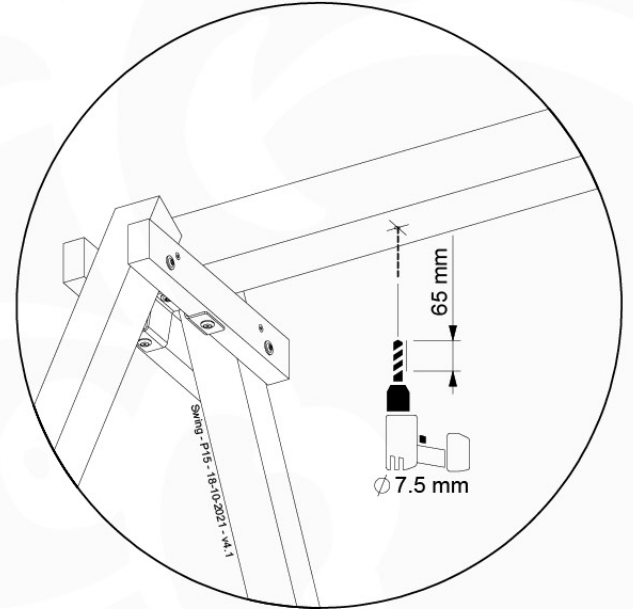

05-6

	PartNo	PartName	QTY.
Hardware Pack	001_406	Stealth Screw 8x45	4
	001_417	Stealth Screw 8x80	4
	001_422	Stealth Screw 8x137	3
	002_220	Gap Point Screw T25 - 5x45	12
	002_223	Gap Point Screw T25 - 5x80	6
Other	005_528	Swing Beam Bracket 7x7	1
	005_529	Swing Beam Bracket 9x9	1
	007_001	Ground-anchor	2
Hardware Pack	022_31x	bpc-base version 3	2
	022_84x	bpc cover	2
	023_031	Finishing Washer GPS 5.0	2
Other	101_003	Swing hook with Carabiner	4

1. SW - 18102021 - 040 - 170_2411 - Part 2 - Assembly - Jungle - Swing - Module

06-1

1. SW - 18102021 - 040 - 170_2411 - Part 2 - Assembly - Jungle - Swing - Module

06-2

06-3

06-4

06-5

06-6