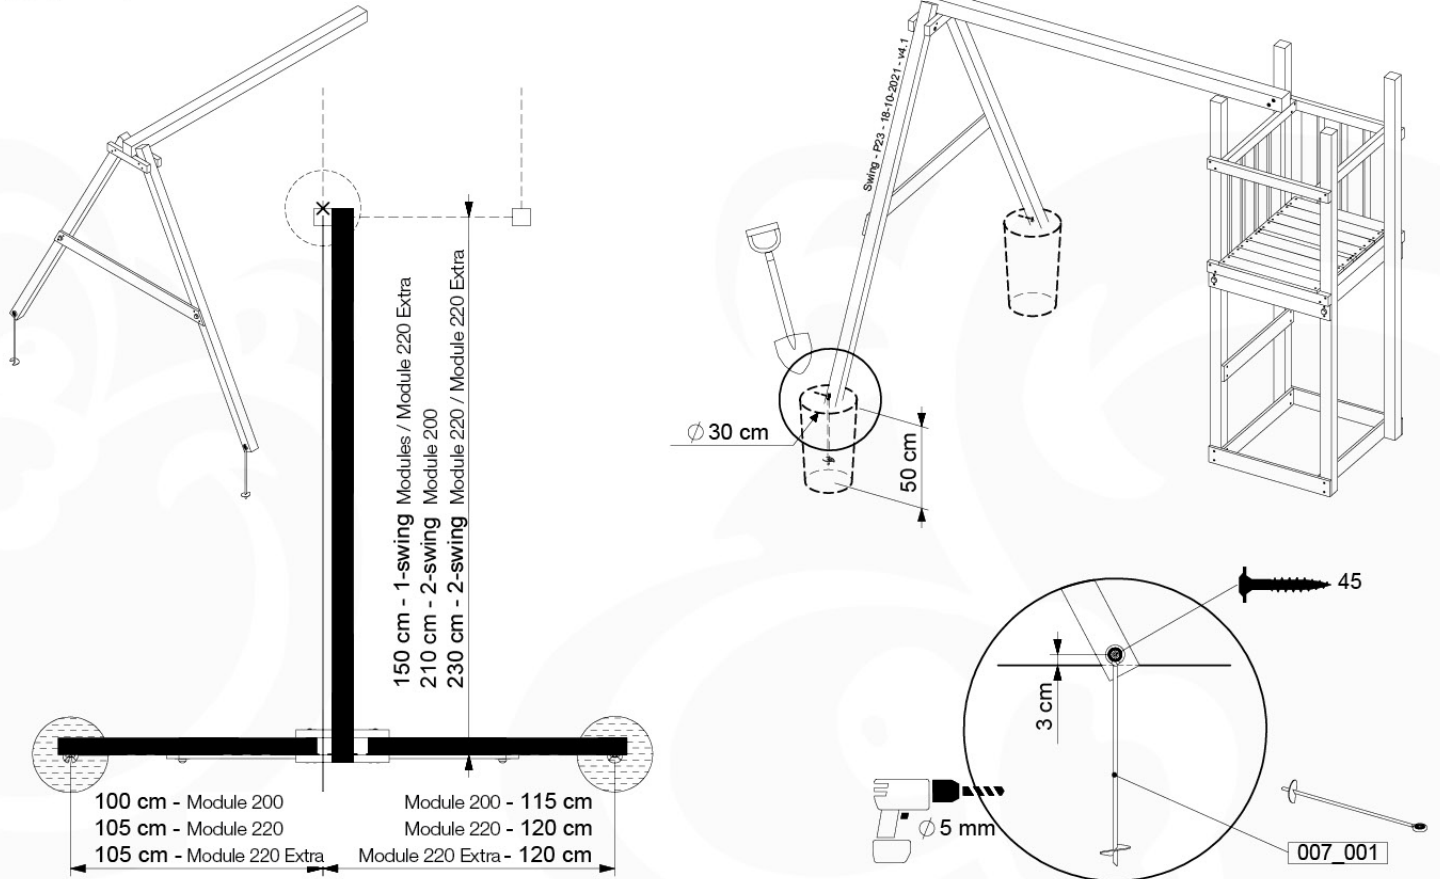

05-6

	PartNo	PartName	QTY.
Hardware Pack	001_406	Stealth Screw 8x45	4
	001_417	Stealth Screw 8x80	4
	001_422	Stealth Screw 8x137	3
	002_220	Gap Point Screw T25 - 5x45	12
	002_223	Gap Point Screw T25 - 5x80	6
Other	005_528	Swing Beam Bracket 7x7	1
	005_529	Swing Beam Bracket 9x9	1
	007_001	Ground-anchor	2
Hardware Pack	022_31x	bpc-base version 3	2
	022_84x	bpc cover	2
	023_031	Finishing Washer GPS 5.0	2
Other	101_003	Swing hook with Carabiner	4

06-7

06-8

06-9

07 - 1

07 - 2

08

09