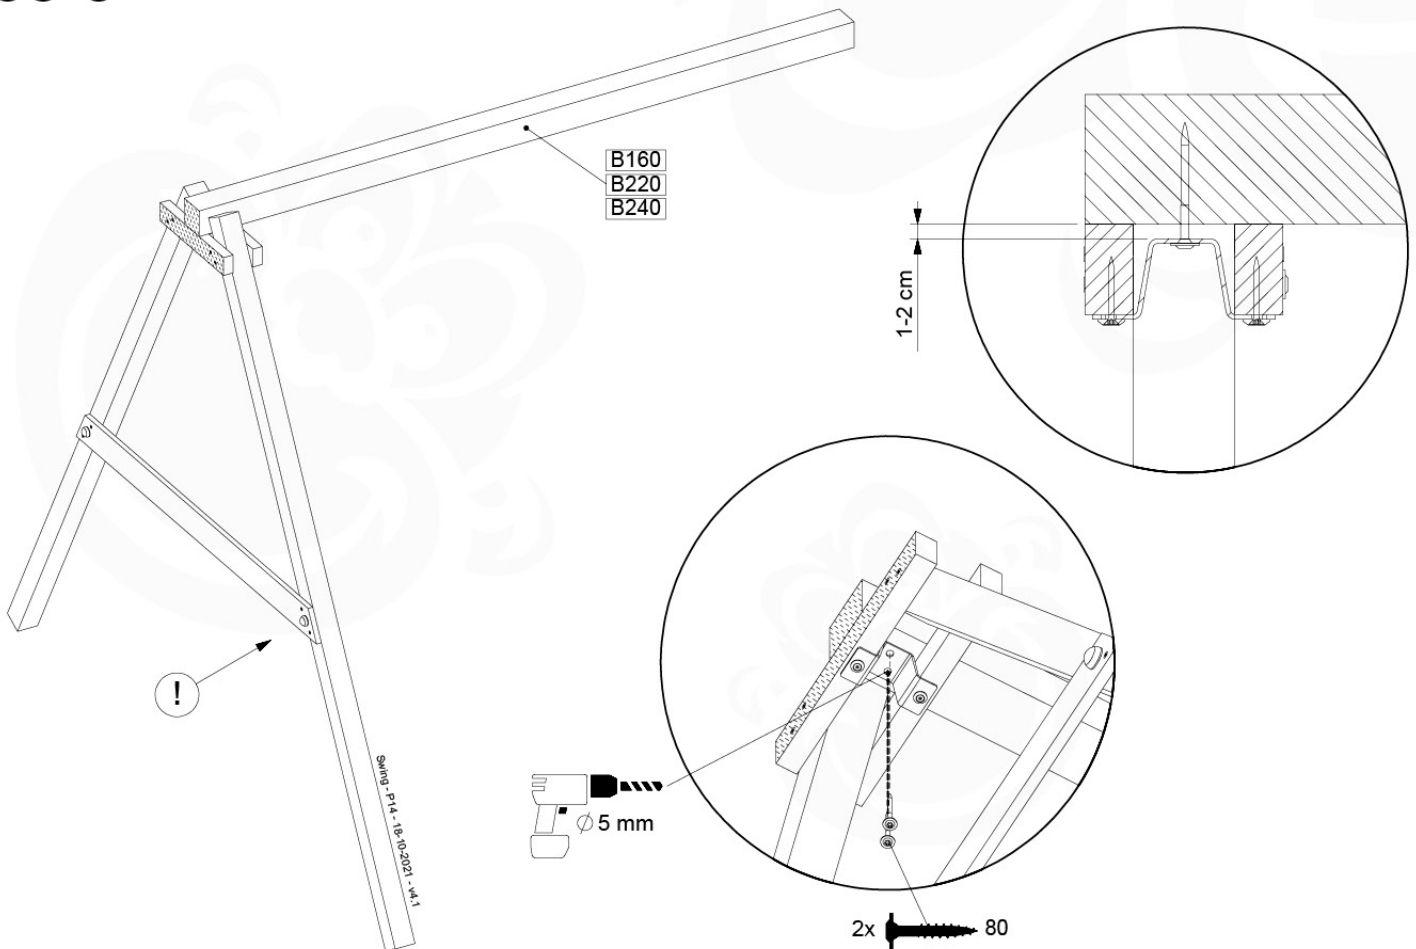

05-6

	PartNo	PartName	QTY.
Hardware Pack	001_406	Stealth Screw 8x45	4
	001_417	Stealth Screw 8x80	4
	001_422	Stealth Screw 8x137	3
	002_220	Gap Point Screw T25 - 5x45	12
	002_223	Gap Point Screw T25 - 5x80	6
Other	005_528	Swing Beam Bracket 7x7	1
	005_529	Swing Beam Bracket 9x9	1
	007_001	Ground-anchor	2
Hardware Pack	022_31x	bpc-base version 3	2
	022_84x	bpc cover	2
	023_031	Finishing Washer GPS 5.0	2
Other	101_003	Swing hook with Carabiner	4

1. SW - 18102021 - 040 - 170_2411 - Part 2 - Assembly - Jungle - Swing - Module

06-1

1. SW - 18102021 - 040 - 170_2411 - Part 2 - Assembly - Jungle - Swing - Module

06-2

06-3

06-4

06-5

06-6