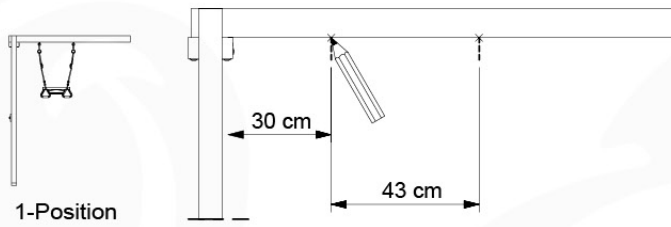

05-6

	PartNo	PartName	QTY.
Hardware Pack	001_406	Stealth Screw 8x45	4
	001_417	Stealth Screw 8x80	4
	001_422	Stealth Screw 8x137	3
	002_220	Gap Point Screw T25 - 5x45	12
	002_223	Gap Point Screw T25 - 5x80	6
Other	005_528	Swing Beam Bracket 7x7	1
	005_529	Swing Beam Bracket 9x9	1
	007_001	Ground-anchor	2
Hardware Pack	022_31x	bpc-base version 3	2
	022_84x	bpc cover	2
	023_031	Finishing Washer GPS 5.0	2
Other	101_003	Swing hook with Carabiner	4

1. SW - 18102021 - 040 - 170_2411 - Part 2 - Assembly - Jungle - Swing - Module

06-1

1. SW - 18102021 - 040 - 170_2411 - Part 2 - Assembly - Jungle - Swing - Module

06-2

06-3

06-4

06-5

06-6