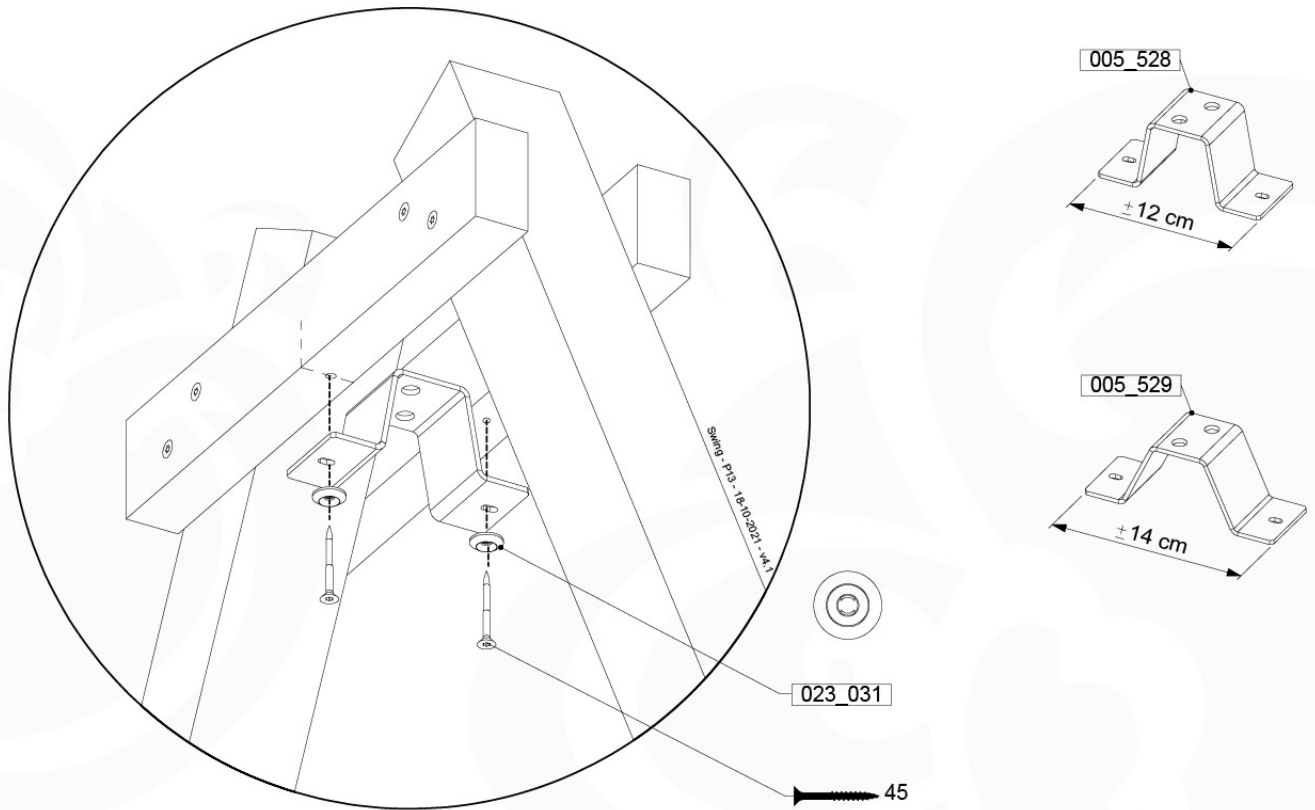

05-6

	PartNo	PartName	QTY.
Hardware Pack	001_406	Stealth Screw 8x45	4
	001_417	Stealth Screw 8x80	4
	001_422	Stealth Screw 8x137	3
	002_220	Gap Point Screw T25 - 5x45	12
	002_223	Gap Point Screw T25 - 5x80	6
Other	005_528	Swing Beam Bracket 7x7	1
	005_529	Swing Beam Bracket 9x9	1
	007_001	Ground-anchor	2
Hardware Pack	022_31x	bpc-base version 3	2
	022_84x	bpc cover	2
	023_031	Finishing Washer GPS 5.0	2
Other	101_003	Swing hook with Carabiner	4

1. SW - 18102021 - 040 - 170_2411 - Part 2 - Assembly - Jungle - Swing - Module

06-1

1. SW - 18102021 - 040 - 170_2411 - Part 2 - Assembly - Jungle - Swing - Module

06-2

06-3

06-4

06-5

06-6