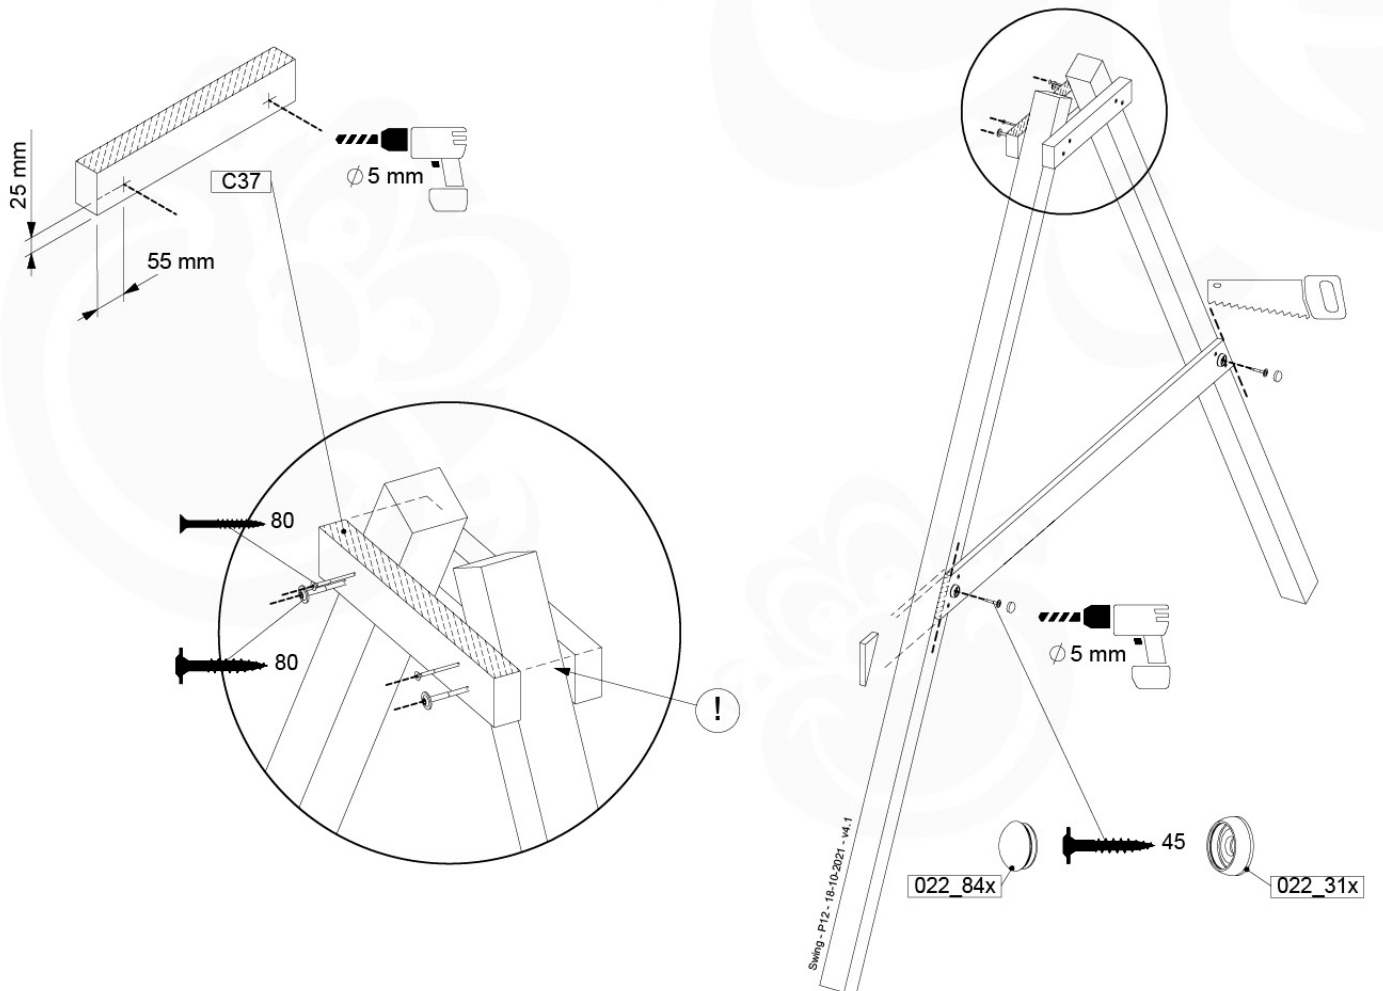

05-6

	PartNo	PartName	QTY.
Hardware Pack	001_406	Stealth Screw 8x45	4
	001_417	Stealth Screw 8x80	4
	001_422	Stealth Screw 8x137	3
	002_220	Gap Point Screw T25 - 5x45	12
	002_223	Gap Point Screw T25 - 5x80	6
Other	005_528	Swing Beam Bracket 7x7	1
	005_529	Swing Beam Bracket 9x9	1
	007_001	Ground-anchor	2
Hardware Pack	022_31x	bpc-base version 3	2
	022_84x	bpc cover	2
	023_031	Finishing Washer GPS 5.0	2
Other	101_003	Swing hook with Carabiner	4

1. SW - 18102021 - 040 - 170_2411 - Part 2 - Assembly - Jungle - Swing - Module

06-1

1. SW - 18102021 - 040 - 170_2411 - Part 2 - Assembly - Jungle - Swing - Module

06-2

06-3

06-4

06-5

06-6