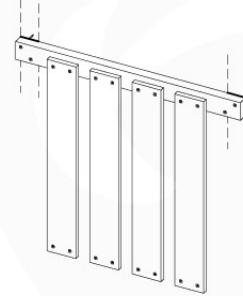

09-1

min. 27mm
max. 65mm

10 Balustrade

BL02 - 2x

(194_101)

	PartNo	PartName	QTY.
Hardware Pack 100_601	002_220	Gap Point Screw T25 - 5x45	16
	002_223	Gap Point Screw T25 - 5x80	4
Wood	C74	Beam 740 mm	1
	D65	Board 650 mm	4

Balustrade AL - P03 T - 28-7-2021 - v3.0

10-1

11 Rockwall

RW01

(194_105)

	PartNo	PartName	QTY.
Hardware pack 100_604	001_102	Washer Head Screw T40 M8x30	8
	002_220	Gap Point Screw T25 - 5x45	24
	002_223	Gap Point Screw T25 - 5x80	4
	003_010	M8 spring lock washer	8
	004_050	M8 22mm Drive in Nut	8
Other	022_50x	Climbing Rock	4
	120_102	Handgrip set (2x Complete)	1
Timber	C74	Beam 740 mm	1
	D74	Board 740 mm	5