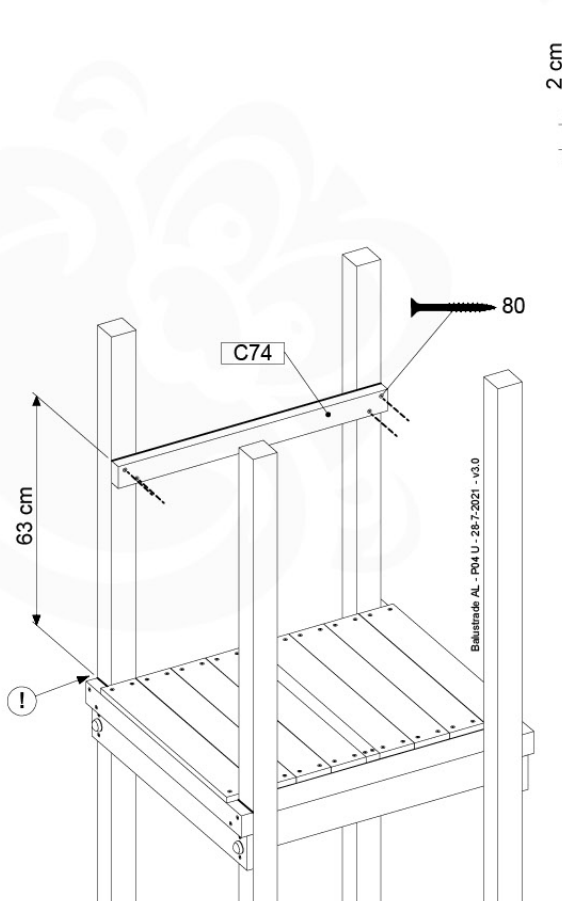

09 Balustrade

BL01 - 1x

(194_101)

	PartNo	PartName	QTY.
Hardware Pack 100_601	002_220	Gap Point Screw T25 - 5x45	16
	002_223	Gap Point Screw T25 - 5x80	4
Wood	C74	Beam 740 mm	1
	D65	Board 650 mm	4

Balustrade AL - P02 U - 28.7.2021 - v3.0

09-1

min. 27mm
max. 65mm