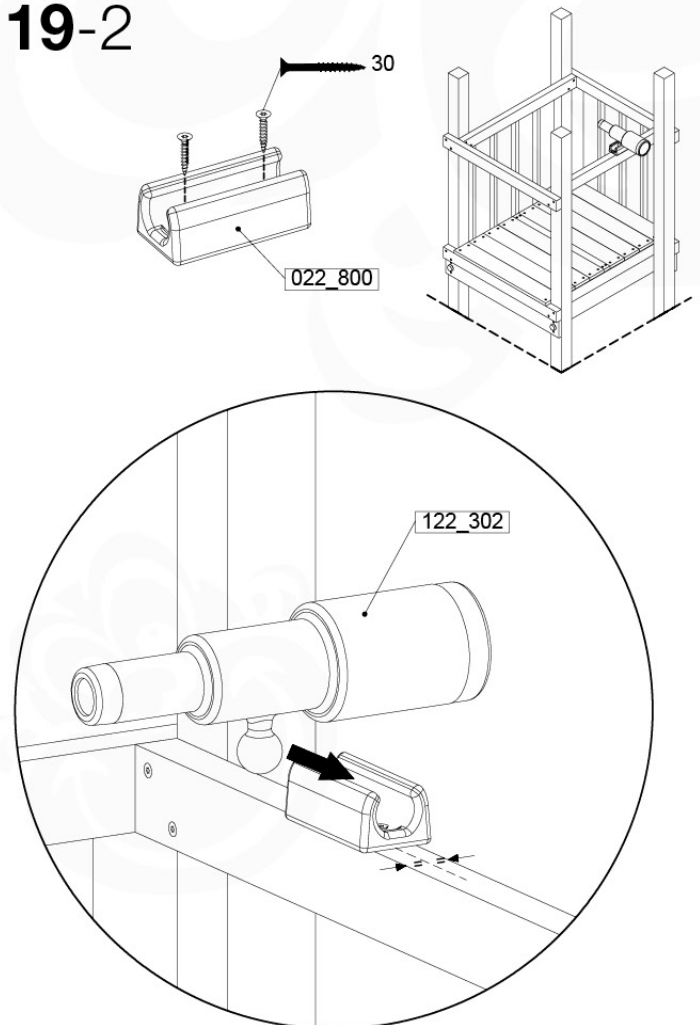

19-2

Accessory set - P03 - 28-9-2021 - v4