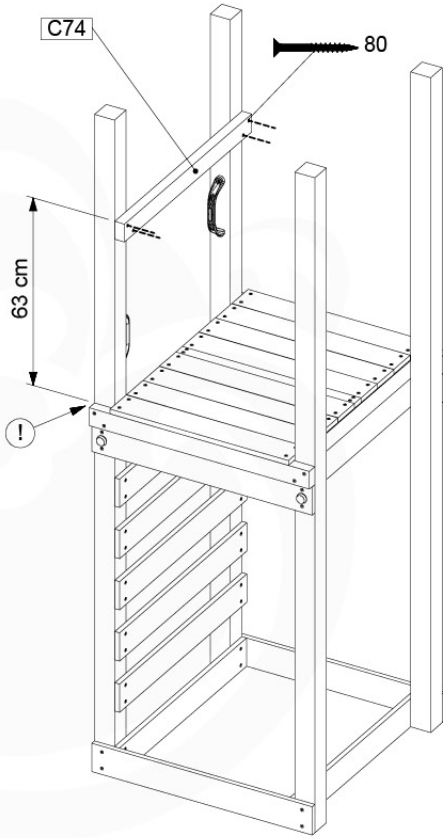

Balustrade AL - P03 T - 28-7-2021 - v3.0

10-1

11 Rockwall

RW01

(194_105)

	PartNo	PartName	QTY.
Hardware pack 100_604	001_102	Washer Head Screw T40 M8x30	8
	002_220	Gap Point Screw T25 - 5x45	24
	002_223	Gap Point Screw T25 - 5x80	4
	003_010	M8 spring lock washer	8
	004_050	M8 22mm Drive in Nut	8
Other	022_50x	Climbing Rock	4
	120_102	Handgrip set (2x Complete)	1
Timber	C74	Beam 740 mm	1
	D74	Board 740 mm	5

Rockwall 80 - P02 - 29-9-2021 - v4

11-1

min. 2,6 cm
max. 8,8 cm

11-2

11-3

12 2-Step Ladder

LA06

(194_102)

	PartNo	PartName	QTY.
Hardware Pack 100_602	001_406	Stealth Screw 8x45	8
	002_220	Gap Point Screw T25 - 5x45	4
	002_223	Gap Point Screw T25 - 5x80	5
Other	022_53x	Ladder/ Rope Rung 30cm	4
	022_84x	bpc cover	8
	120_102	Handgrip set (2x Complete)	1
Timber	A123	Post 70x70 L1230	1
	C74	Beam 740 mm	1