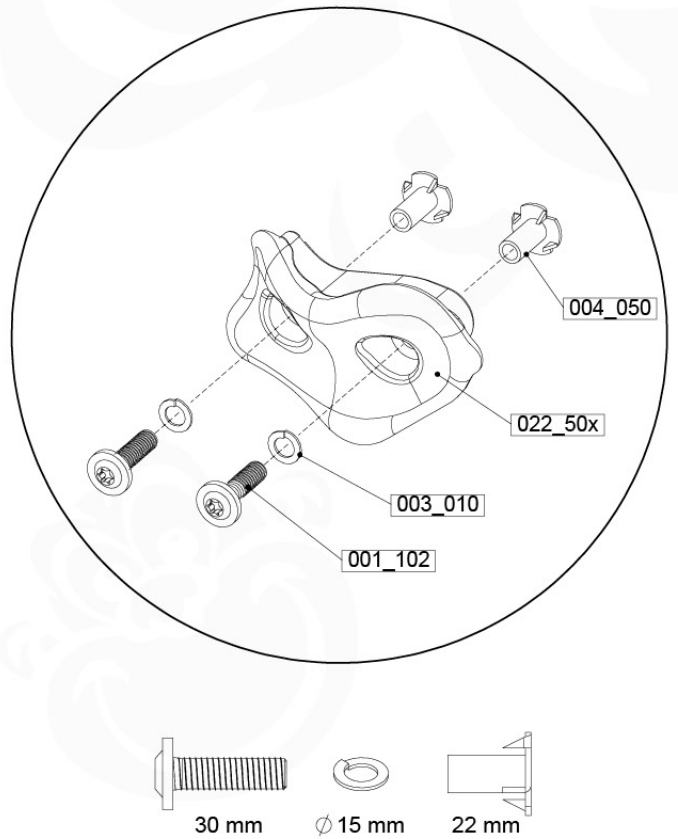

Balustrade AL - P03 T - 28-7-2021 - v3.0

10-1

11 Rockwall

RW01

(194_105)

	PartNo	PartName	QTY.
Hardware pack 100_604	001_102	Washer Head Screw T40 M8x30	8
	002_220	Gap Point Screw T25 - 5x45	24
	002_223	Gap Point Screw T25 - 5x80	4
	003_010	M8 spring lock washer	8
	004_050	M8 22mm Drive in Nut	8
Other	022_50x	Climbing Rock	4
	120_102	Handgrip set (2x Complete)	1
Timber	C74	Beam 740 mm	1
	D74	Board 740 mm	5

Rockwall 80 - P02 - 29-9-2021 - v4

11-1

min. 2,6 cm
max. 8,8 cm

11-2

11-3

12 2-Step Ladder

LA06

(194_102)

	PartNo	PartName	QTY.
Hardware Pack 100_602	001_406	Stealth Screw 8x45	8
	002_220	Gap Point Screw T25 - 5x45	4
	002_223	Gap Point Screw T25 - 5x80	5
Other	022_53x	Ladder/ Rope Rung 30cm	4
	022_84x	bpc cover	8
	120_102	Handgrip set (2x Complete)	1
Timber	A123	Post 70x70 L1230	1
	C74	Beam 740 mm	1