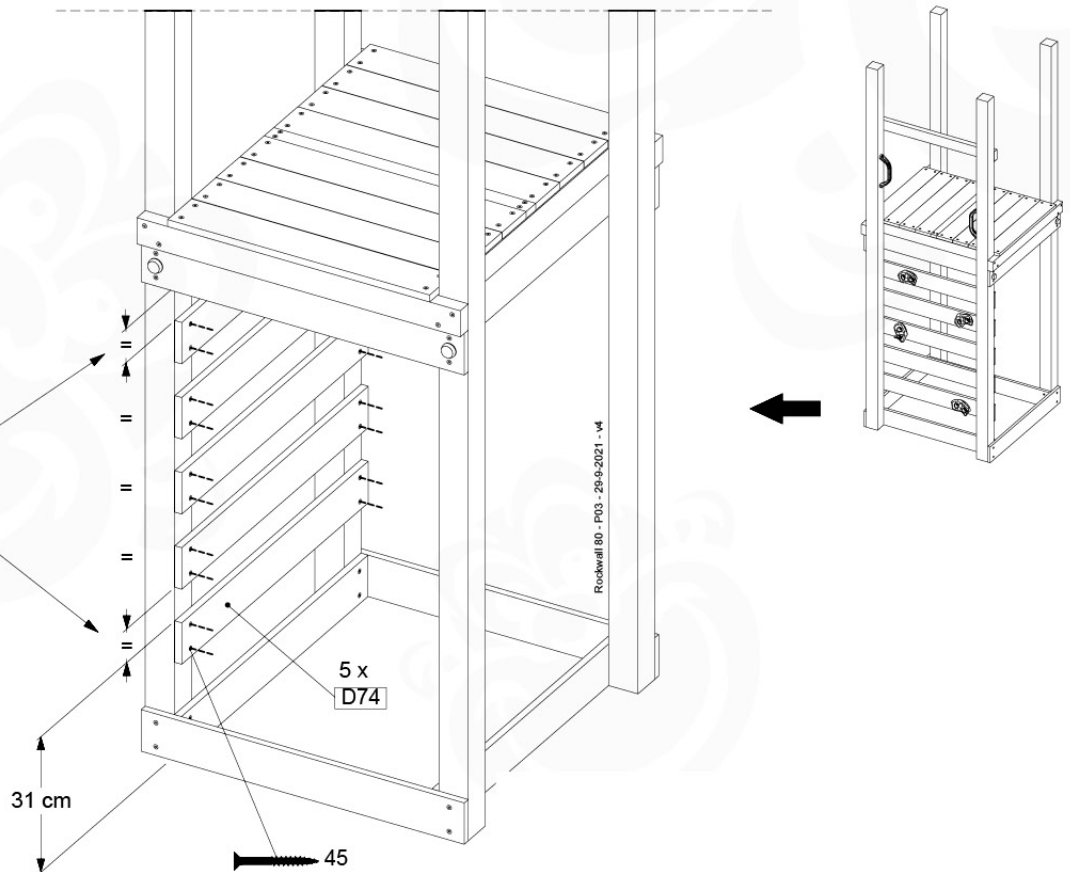

11-1

min. 2,6 cm
max. 8,8 cm