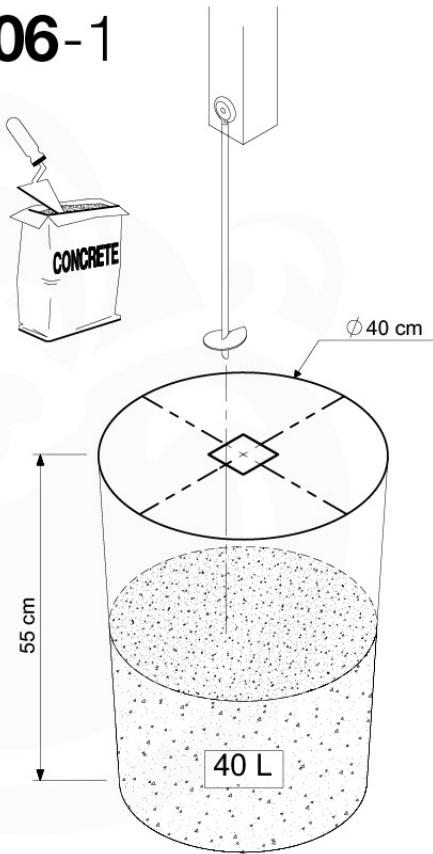

06 Playground Foundation

FD02

06-1