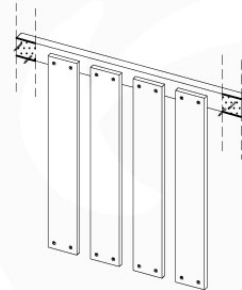

Base Tower - P04 - BT03 - 18-12-2020 - v3.0

07-1

07-2

07-3

08-2

08-3

09 Balustrade

BL01 - 1x

(194_101)

	PartNo	PartName	QTY.
Hardware Pack 100_601	002_220	Gap Point Screw T25 - 5x45	16
	002_223	Gap Point Screw T25 - 5x80	4
Wood	C74	Beam 740 mm	1
	D65	Board 650 mm	4

Balustrade AL - P02 U - 28.7.2021 - v3.0