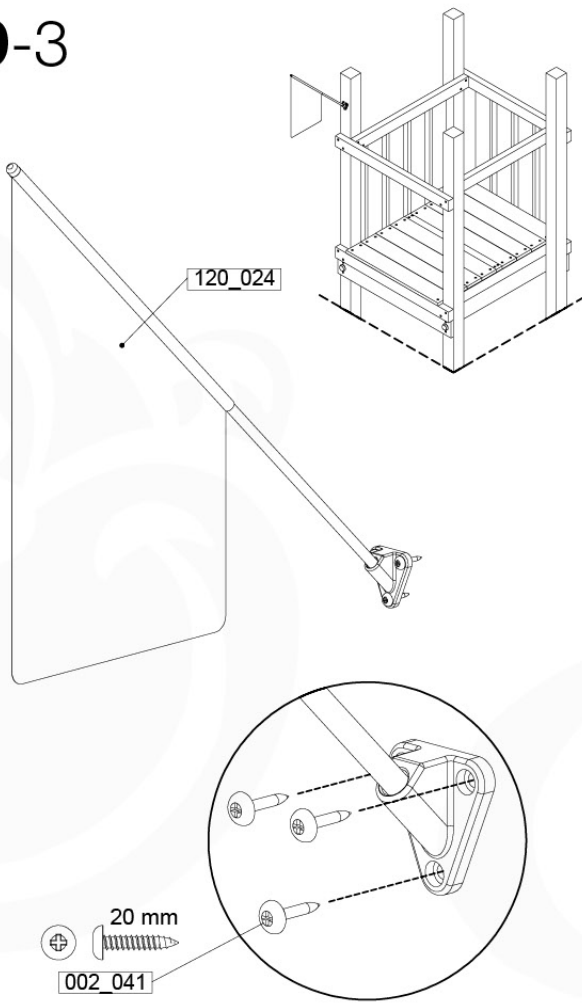

Fireman's Pole AL - P02 U - 12-11-2020 - v3.0

18-1

19 Accessories

AC01

(194_119)

	PartNo	PartName	QTY.
Hardware Pack 100_617	001_406	Stealth Screw 8x45	1
	002_041	Dome head screw 4.5 x 20 mm	3
	002_042	Dome head screw 3.5 x 13mm	4
	002_219	Gap Point Screw T25 - 5x30	2
Other	022_300	Steering Wheel	1
	022_800	Rail P/T 105	1
	022_910	Sandpad	1
	103_901	Logo ID Plate	1
	104_107	Tool Set Climbing Units	1
	120_024	Tower Flag	1
	122_302	Telescope	1

Accessory set - P02 - 28-9-2021 - v4

19-1

19-2

Accessory set - P03 - 28-9-2021 - v4

19-3

19-4

Accessoire set - P04 - 29-9-2021 - v4

19-5