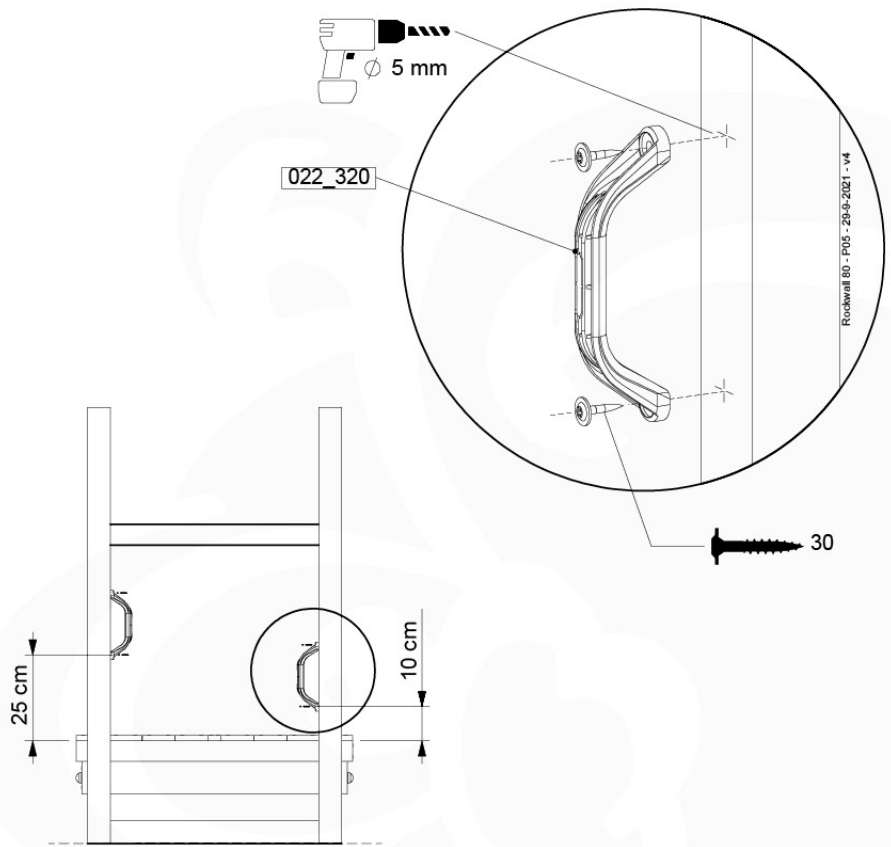

Balustrade AL - P03 T - 28-7-2021 - v3.0

10-1

11 Rockwall

RW01

(194_105)

	PartNo	PartName	QTY.
Hardware pack 100_604	001_102	Washer Head Screw T40 M8x30	8
	002_220	Gap Point Screw T25 - 5x45	24
	002_223	Gap Point Screw T25 - 5x80	4
	003_010	M8 spring lock washer	8
	004_050	M8 22mm Drive in Nut	8
Other	022_50x	Climbing Rock	4
	120_102	Handgrip set (2x Complete)	1
Timber	C74	Beam 740 mm	1
	D74	Board 740 mm	5

Rockwall 80 - P02 - 29-9-2021 - v4

11-1

min. 2,6 cm
max. 8,8 cm

11-2

11-3

12 2-Step Ladder

LA06

(194_102)

	PartNo	PartName	QTY.
Hardware Pack 100_602	001_406	Stealth Screw 8x45	8
	002_220	Gap Point Screw T25 - 5x45	4
	002_223	Gap Point Screw T25 - 5x80	5
Other	022_53x	Ladder/ Rope Rung 30cm	4
	022_84x	bpc cover	8
	120_102	Handgrip set (2x Complete)	1
Timber	A123	Post 70x70 L1230	1
	C74	Beam 740 mm	1