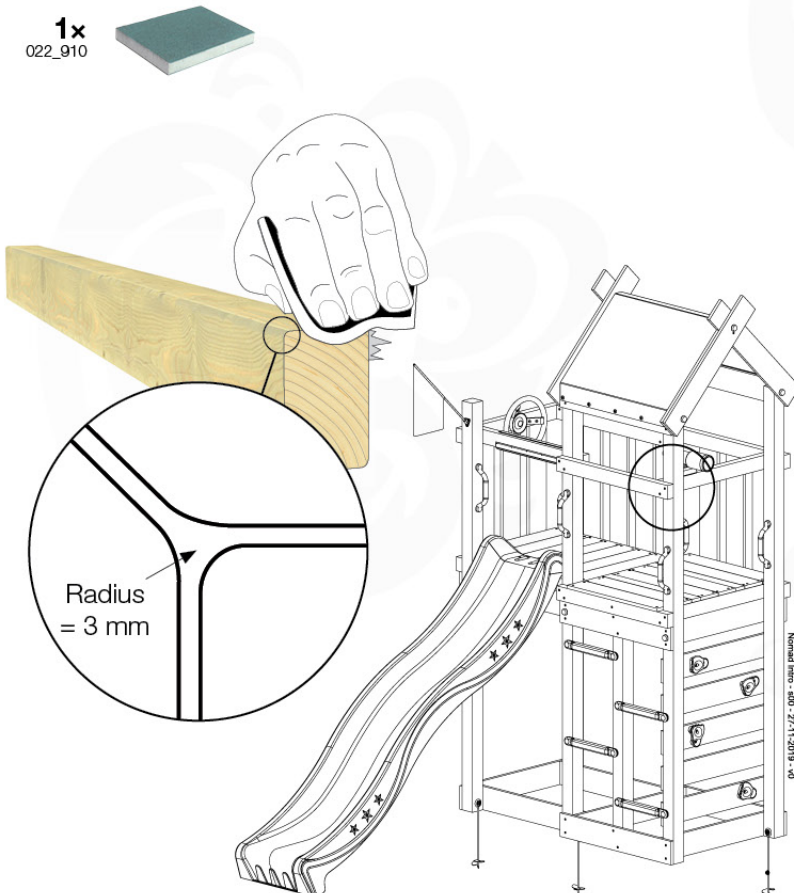

19-5

1x
022_910

20