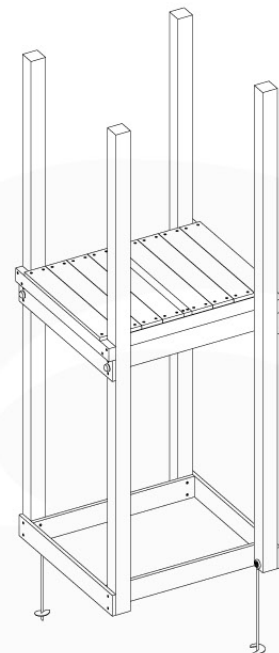

06 Playground Foundation

FD02

06-1

Foundation Plan - P03 - 2/11-2020 - v8

1st Foundation Plan v8

07 Base Tower

BT03

(194_100)

	PartNo	PartName	QTY.
Hardware Pack 100_600	001_406	Stealth Screw 8x45	6
	002_220	Gap Point Screw T25 - 5x45	72
	002_223	Gap Point Screw T25 - 5x80	16
Other	007_001	Ground-anchor	2
Hardware Pack 100_600	022_31x	bpc-base version 3	4
	022_84x	bpc cover	4
Wood	A220	Post 70x70 L2200	4
	C74	Beam 740 mm	4
	D60	Board 600 mm	10
	D74	Board 740 mm	8

Base Tower - P04 - BT03 - 18-12-2020 - v3.0

07-1

07-2

07-3

08-2

08-3

09 Balustrade

BL01 - 1x