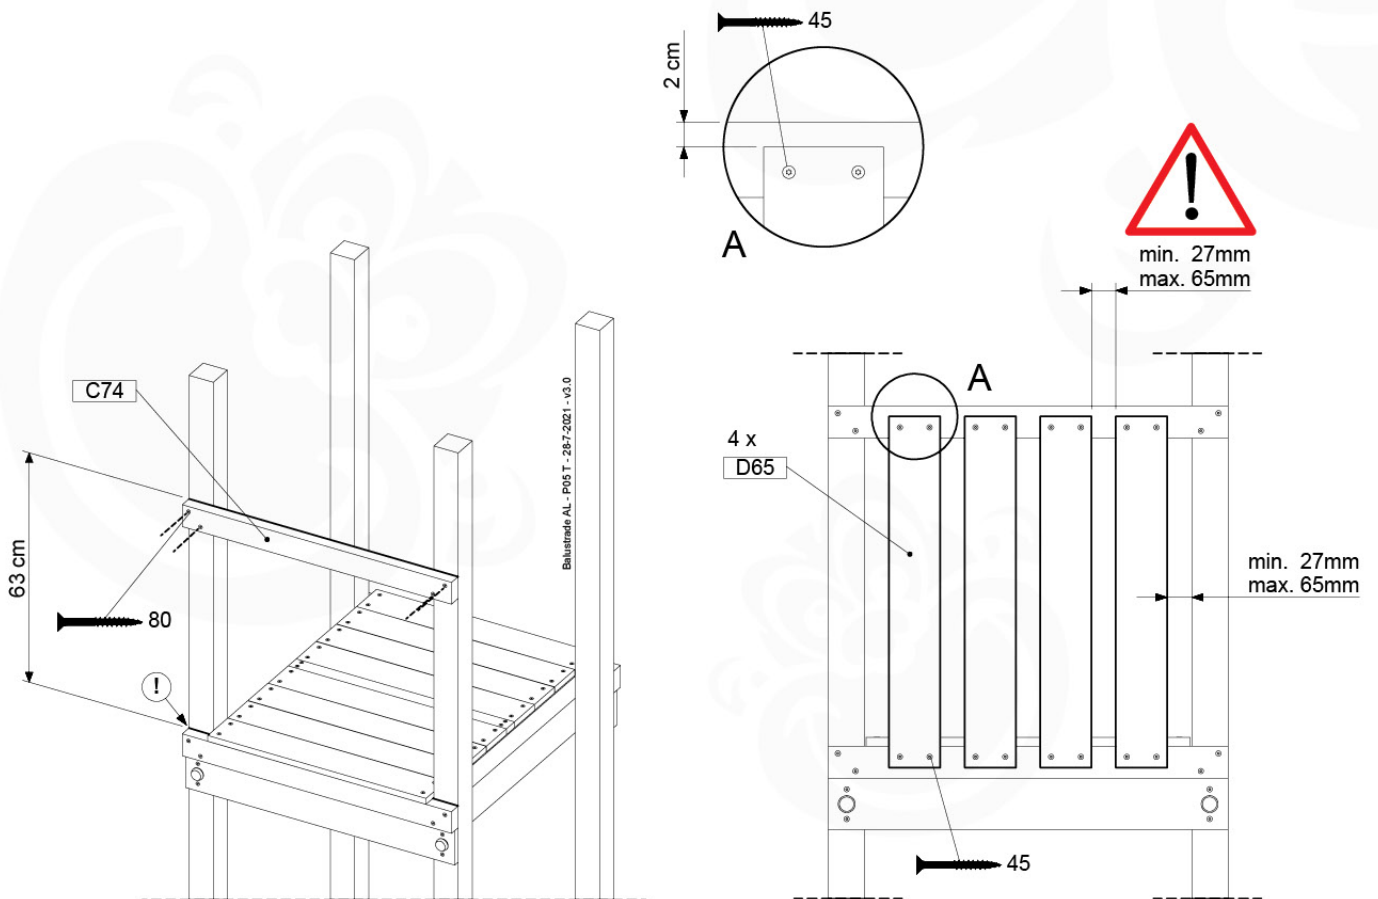

09-1

min. 27mm
max. 65mm

10 Balustrade

BL02 - 2x

(194_101)

	PartNo	PartName	QTY.
Hardware Pack 100_601	002_220	Gap Point Screw T25 - 5x45	16
	002_223	Gap Point Screw T25 - 5x80	4
Wood	C74	Beam 740 mm	1
	D65	Board 650 mm	4

Balustrade AL - P03 T - 28-7-2021 - v3.0

10-1

11 Rockwall

RW01

(194_105)

	PartNo	PartName	QTY.
Hardware pack 100_604	001_102	Washer Head Screw T40 M8x30	8
	002_220	Gap Point Screw T25 - 5x45	24
	002_223	Gap Point Screw T25 - 5x80	4
	003_010	M8 spring lock washer	8
	004_050	M8 22mm Drive in Nut	8
Other	022_50x	Climbing Rock	4
	120_102	Handgrip set (2x Complete)	1
Timber	C74	Beam 740 mm	1
	D74	Board 740 mm	5