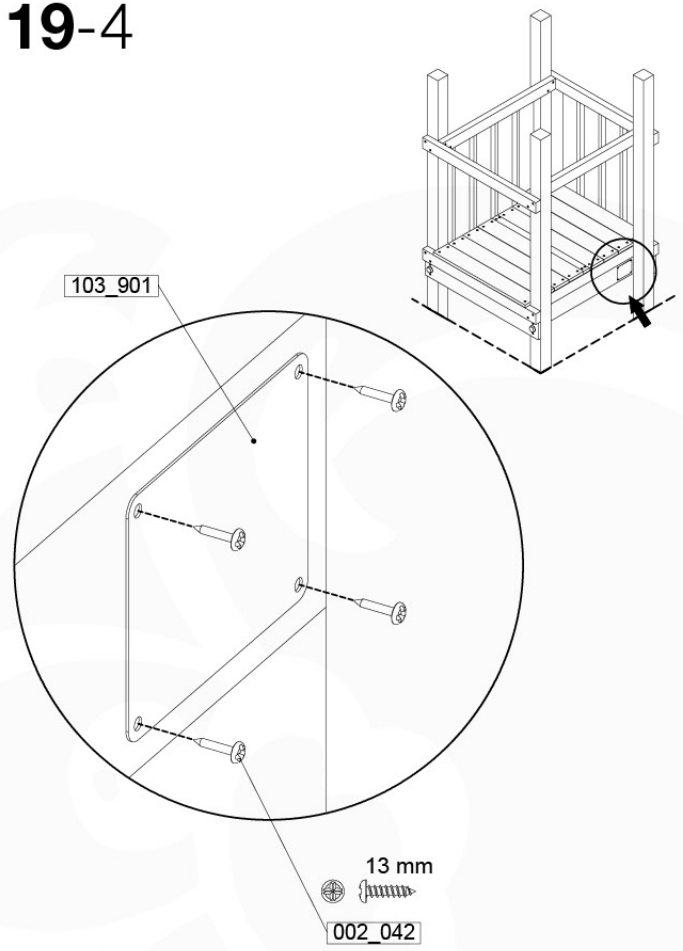

Fireman's Pole AL - P02 U - 12-11-2020 - v3.0

18-1

19 Accessories

AC01

(194_119)

	PartNo	PartName	QTY.
Hardware Pack 100_617	001_406	Stealth Screw 8x45	1
	002_041	Dome head screw 4.5 x 20 mm	3
	002_042	Dome head screw 3.5 x 13mm	4
	002_219	Gap Point Screw T25 - 5x30	2
Other	022_300	Steering Wheel	1
	022_800	Rail P/T 105	1
	022_910	Sandpad	1
	103_901	Logo ID Plate	1
	104_107	Tool Set Climbing Units	1
	120_024	Tower Flag	1
	122_302	Telescope	1

Accessory set - P02 - 28-9-2021 - v4

19-1

19-2

Accessory set - P03 - 28-9-2021 - v4

19-3

19-4

Accessoire set - P04 - 29-9-2021 - v4

19-5