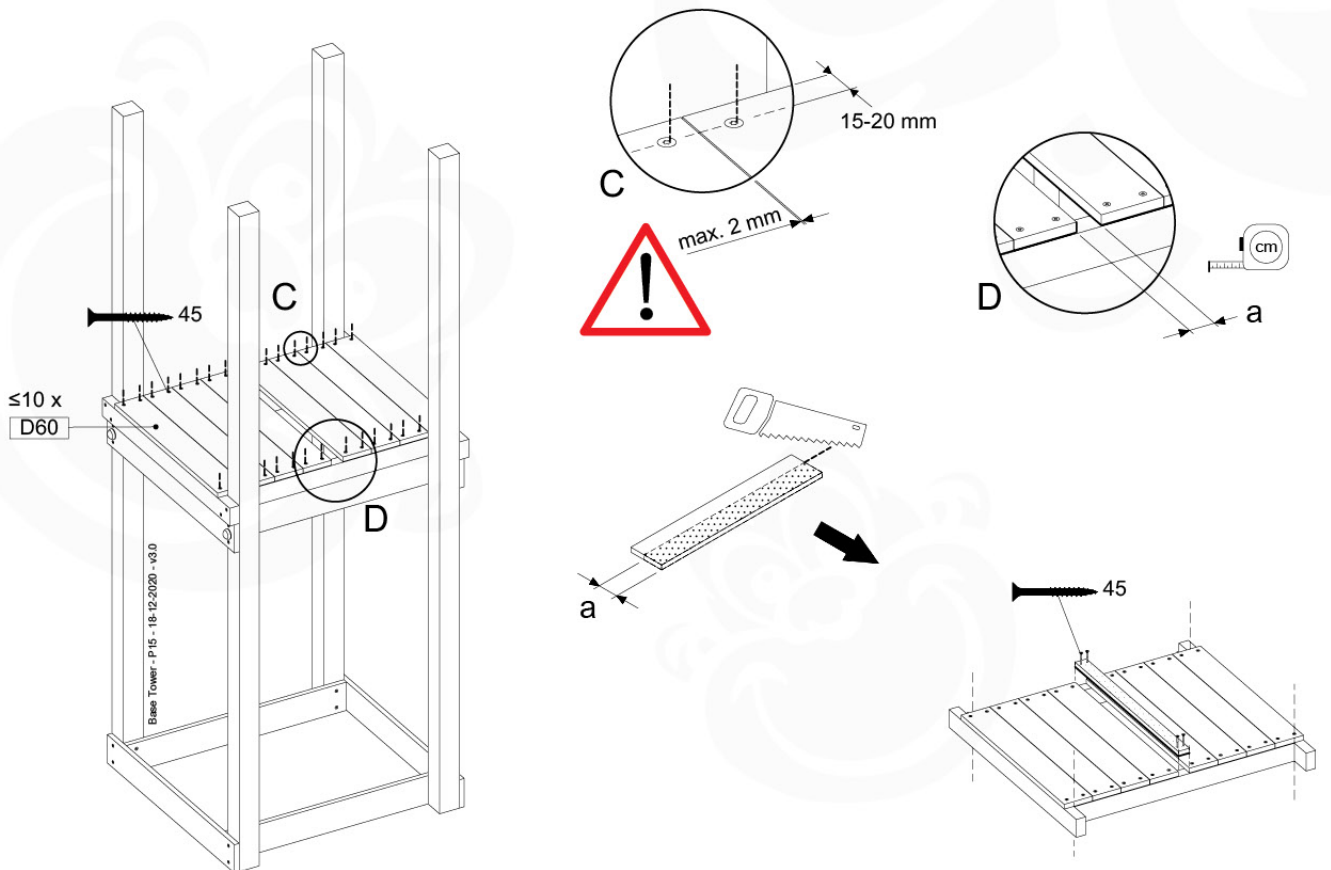

Base Tower - P04 - BT03 - 18-12-2020 - v3.0

07-1

07-2

07-3

08-2

08-3

09 Balustrade

BL01 - 1x

(194_101)

	PartNo	PartName	QTY.
Hardware Pack 100_601	002_220	Gap Point Screw T25 - 5x45	16
	002_223	Gap Point Screw T25 - 5x80	4
Wood	C74	Beam 740 mm	1
	D65	Board 650 mm	4

Balustrade AL - P02 U - 28.7.2021 - v3.0