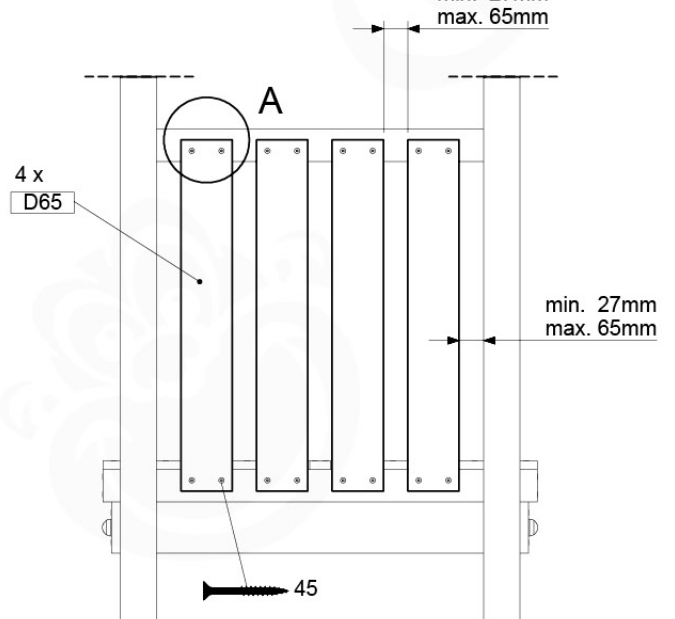

(194_101)

	PartNo	PartName	QTY.
Hardware Pack 100_601	002_220	Gap Point Screw T25 - 5x45	16
	002_223	Gap Point Screw T25 - 5x80	4
Wood	C74	Beam 740 mm	1
	D65	Board 650 mm	4

Balustrade AL - P02 U - 28.7.2021 - v3.0

09-1

min. 27mm
max. 65mm

10 Balustrade

BL02 - 2x

(194_101)

	PartNo	PartName	QTY.
Hardware Pack 100_601	002_220	Gap Point Screw T25 - 5x45	16
	002_223	Gap Point Screw T25 - 5x80	4
Wood	C74	Beam 740 mm	1
	D65	Board 650 mm	4