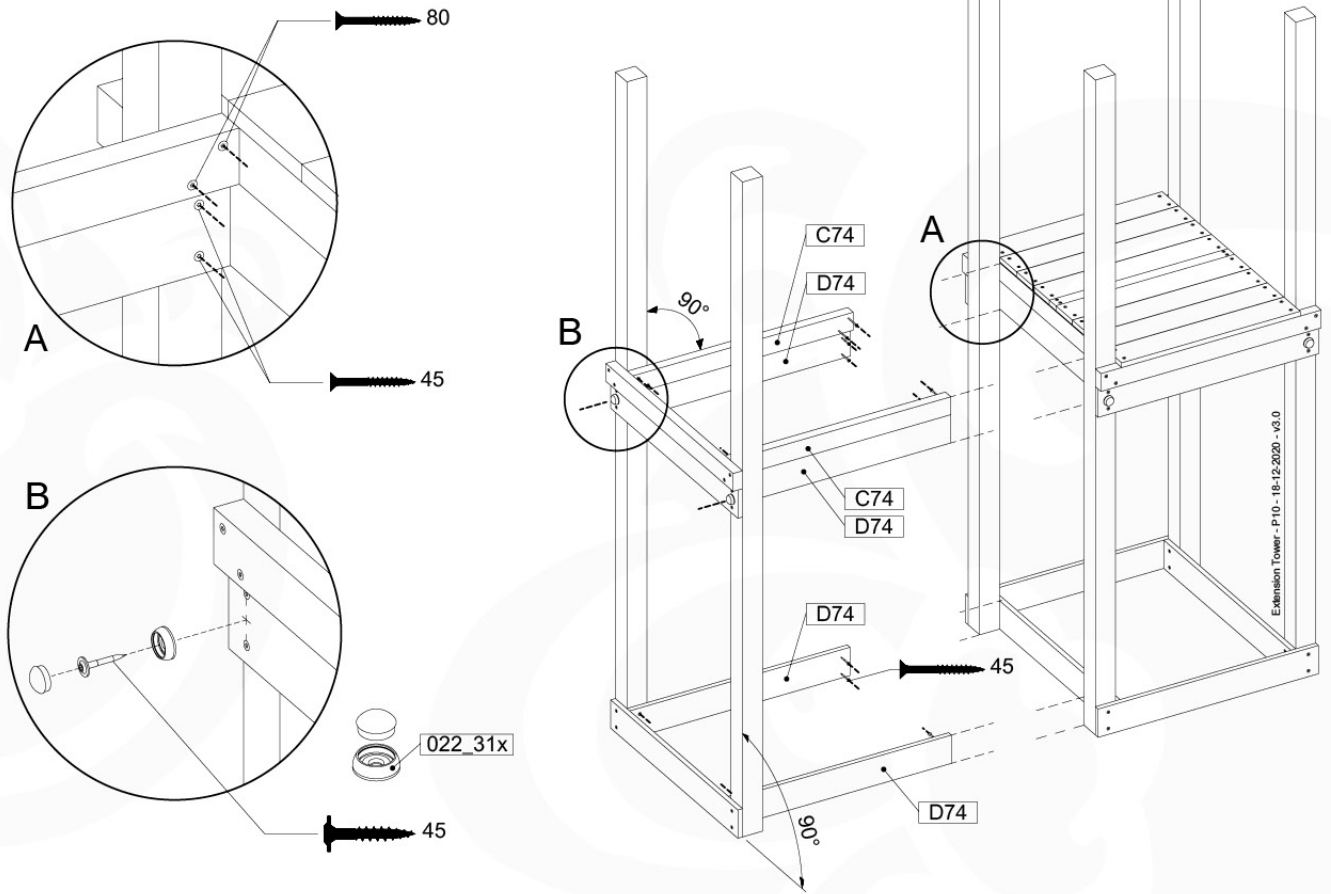

	PartNo	PartName	QTY.
Hardware Pack 100_600	001_406	Stealth Screw 8x45	6
	002_220	Gap Point Screw T25 - 5x45	72
	002_223	Gap Point Screw T25 - 5x80	16
Other	007_001	Ground-anchor	2
Hardware Pack 100_600	022_31x	bpc-base version 3	4
	022_84x	bpc cover	4
Wood	A220	Post 70x70 L2200	4
	C74	Beam 740 mm	4
	D60	Board 600 mm	10
	D74	Board 740 mm	8

Base Tower - P04 - BT03 - 18-12-2020 - v3.0

07-1

07-2

07-3

08-2

08-3

09 Balustrade

BL01 - 1x

(194_101)

	PartNo	PartName	QTY.
Hardware Pack 100_601	002_220	Gap Point Screw T25 - 5x45	16
	002_223	Gap Point Screw T25 - 5x80	4
Wood	C74	Beam 740 mm	1
	D65	Board 650 mm	4

Balustrade AL - P02 U - 28.7.2021 - v3.0