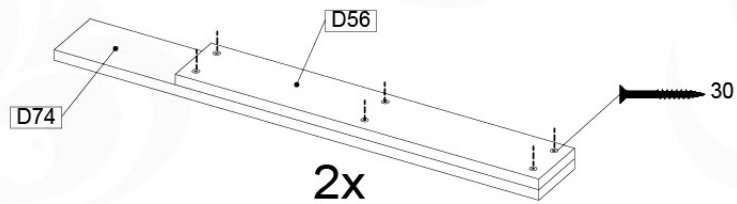

13-1

Roof Canvas - P05 - 29-9-2021 - v4