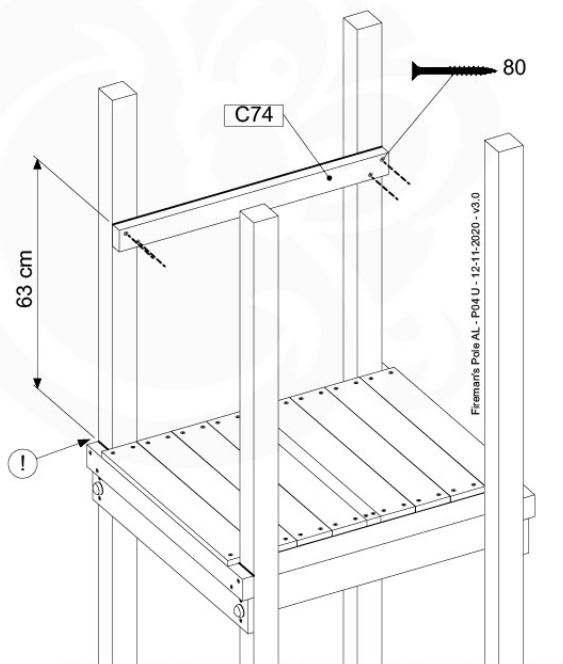

18 Firemans Pole

FP01

(201_275)

	PartNo	PartName	QTY.
Hardware Pack 100_346	001_103	M8 Washer Head Screw 40mm	2
	002_223	Gap Point Screw T25 - 5x80	4
	003_010	M8 spring lock washer	2
	003_040	M8 Washer	2
	004_052	M8 Drive-in Nut 30mm	2
	004_054	M8 Drive-in Nut 45mm	2
	022_31x	bpc-base version 3	2
	022_84x	bpc cover	2
Other	102_915	Fireman's Pole	1
Timber	C74	Beam 740 mm	1

Fireman's Pole AL - P02 U - 12-11-2020 - v3.0

18-1