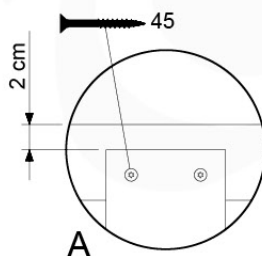

09 Balustrade

BL01 - 1x

(194_101)

	PartNo	PartName	QTY.
Hardware Pack 100_601	002_220	Gap Point Screw T25 - 5x45	16
	002_223	Gap Point Screw T25 - 5x80	4
Wood	C74	Beam 740 mm	1
	D65	Board 650 mm	4

Balustrade AL - P02 U - 28.7.2021 - v3.0

09-1

min. 27mm
max. 65mm