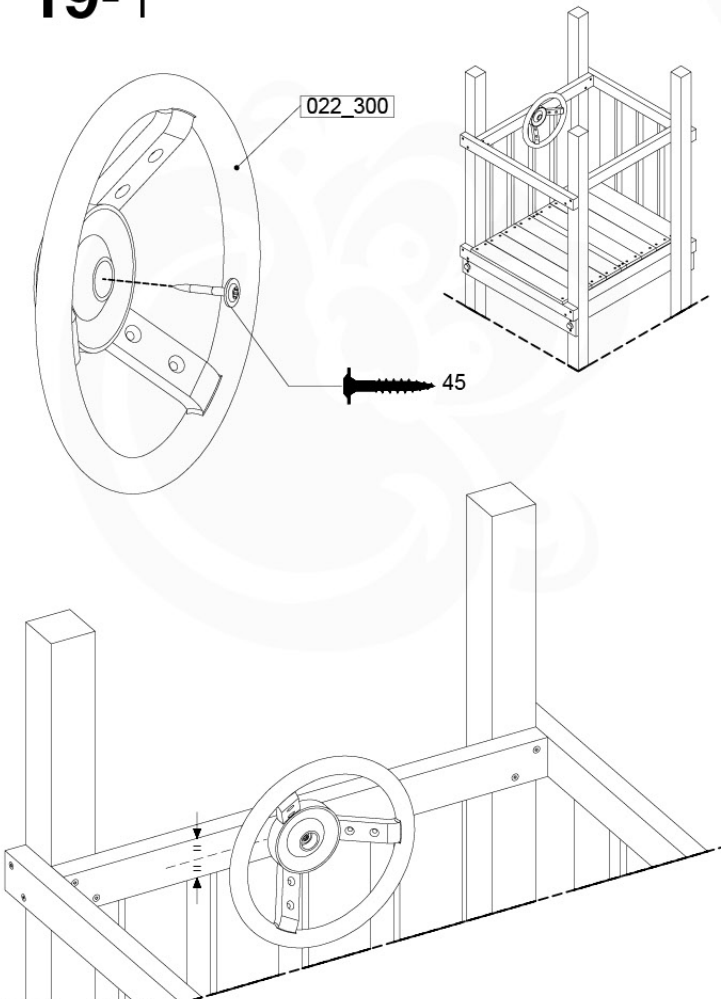

19 Accessories

AC01

(194_119)

	PartNo	PartName	QTY.
Hardware Pack 100_617	001_406	Stealth Screw 8x45	1
	002_041	Dome head screw 4.5 x 20 mm	3
	002_042	Dome head screw 3.5 x 13mm	4
	002_219	Gap Point Screw T25 - 5x30	2
Other	022_300	Steering Wheel	1
	022_800	Rail P/T 105	1
	022_910	Sandpad	1
	103_901	Logo ID Plate	1
	104_107	Tool Set Climbing Units	1
	120_024	Tower Flag	1
	122_302	Telescope	1

Accessory set - P02 - 28-9-2021 - 14

19-1