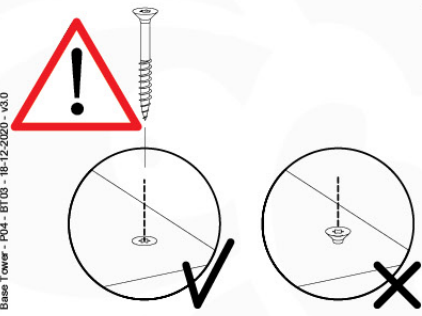

07 Base Tower

BT03

(194_100)

	PartNo	PartName	QTY.
Hardware Pack 100_600	001_406	Stealth Screw 8x45	6
	002_220	Gap Point Screw T25 - 5x45	72
	002_223	Gap Point Screw T25 - 5x80	16
Other	007_001	Ground-anchor	2
Hardware Pack 100_600	022_31x	bpc-base version 3	4
	022_84x	bpc cover	4
Wood	A220	Post 70x70 L2200	4
	C74	Beam 740 mm	4
	D60	Board 600 mm	10
	D74	Board 740 mm	8

Base Tower - P04 - BT03 - 18-12-2020 - v3.0