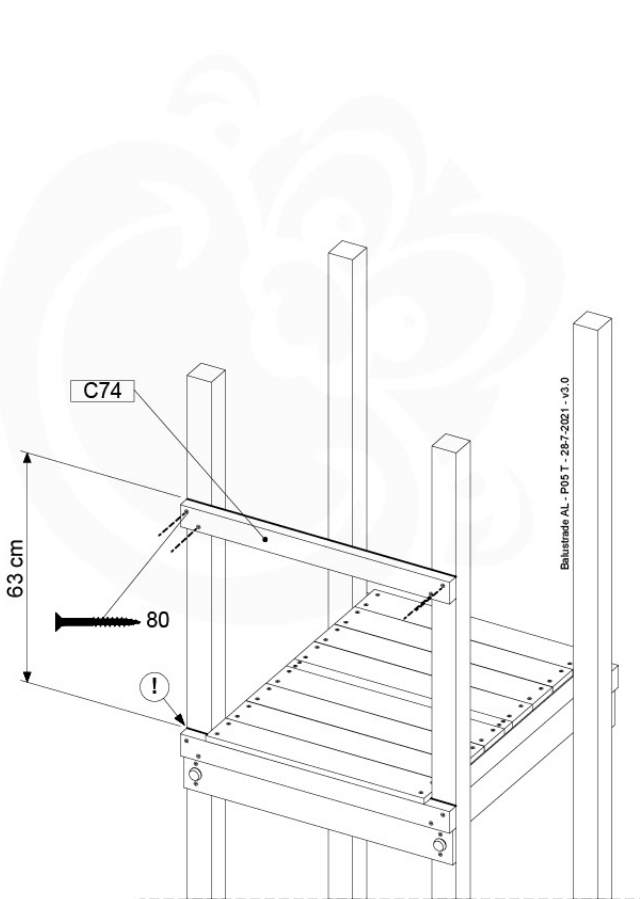

10 Balustrade

BL02 - 2x

(194_101)

	PartNo	PartName	QTY.
Hardware Pack 100_601	002_220	Gap Point Screw T25 - 5x45	16
	002_223	Gap Point Screw T25 - 5x80	4
Wood	C74	Beam 740 mm	1
	D65	Board 650 mm	4

Balustrade AL - P03 T - 28-7-2021 - v3.0

10-1