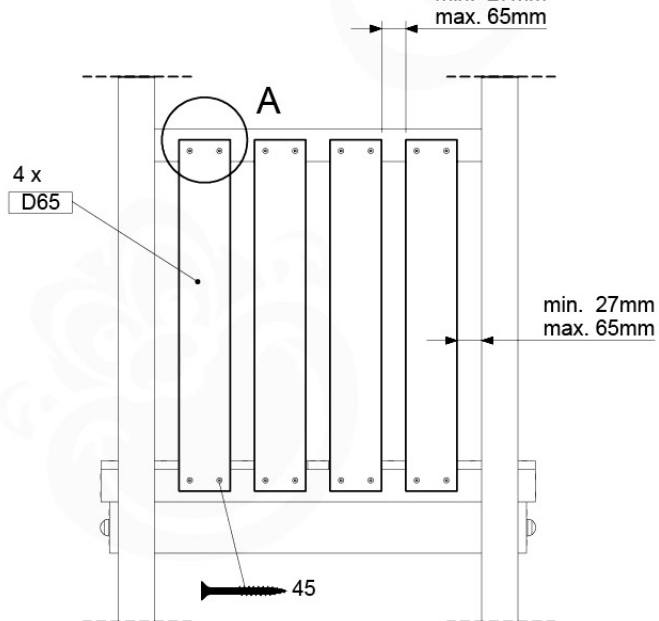

min. 27mm
max. 65mm