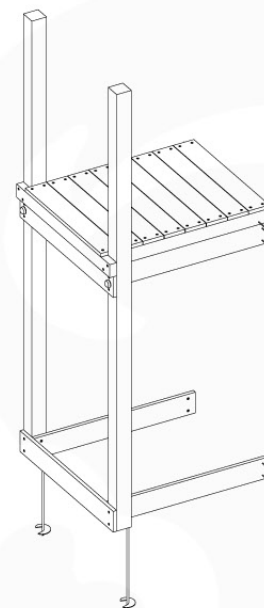

# 08 Extension Tower

ET01

( 194\_100 )

	PartNo	PartName	QTY.
Hardware Pack 100_600	001_406	Stealth Screw 8x45	4
	002_220	Gap Point Screw T25 - 5x45	60
	002_223	Gap Point Screw T25 - 5x80	12
Other	007_001	Ground-anchor	2
Hardware Pack 100_600	022_31x	bpc-base version 3	2
	022_84x	bpc cover	2
Wood	A200	Post 70x70 L2000	2
	C74	Beam 740 mm	3
	D60	Board 600 mm	9
	D74	Board 740 mm	6

Extension Tower - P02 - ET01 - 18-12-2020 - v3.0

Figure 08-1: Extension Tower