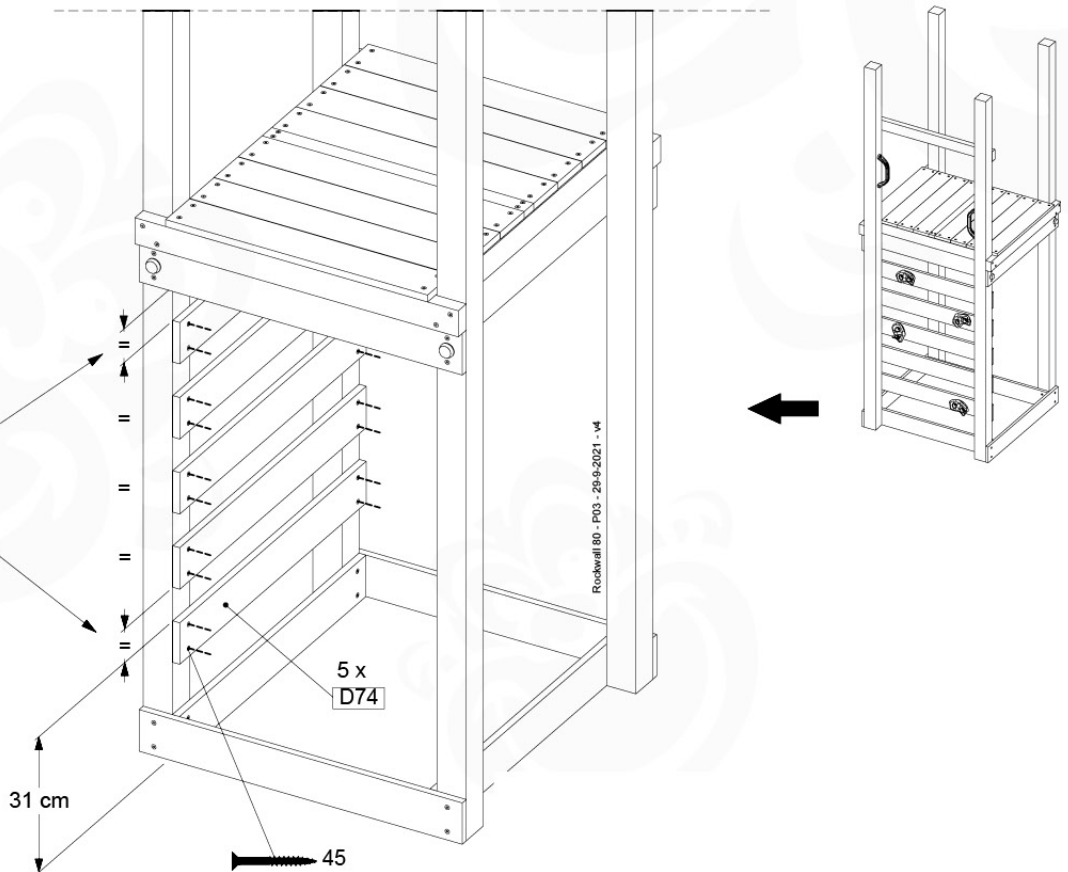

11-1

min. 2,6 cm
max. 8,8 cm