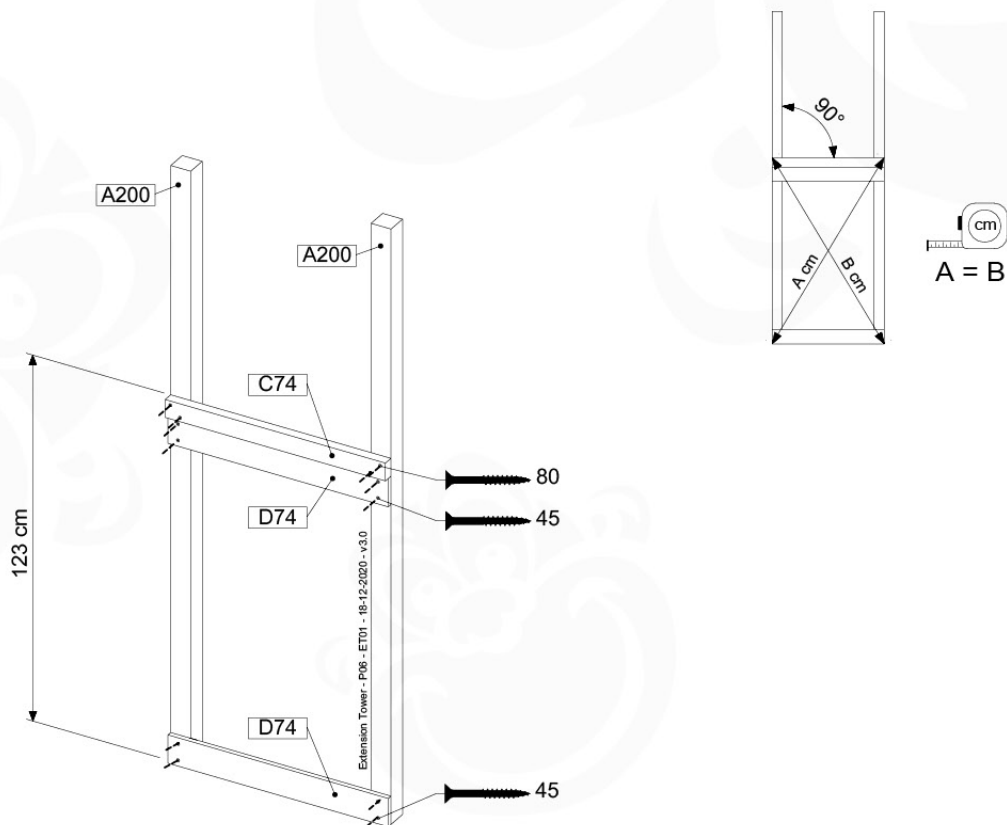

08 Extension Tower

ET01

(194_100)

	PartNo	PartName	QTY.
Hardware Pack 100_600	001_406	Stealth Screw 8x45	4
	002_220	Gap Point Screw T25 - 5x45	60
	002_223	Gap Point Screw T25 - 5x80	12
Other	007_001	Ground-anchor	2
Hardware Pack 100_600	022_31x	bpc-base version 3	2
	022_84x	bpc cover	2
Wood	A200	Post 70x70 L2000	2
	C74	Beam 740 mm	3
	D60	Board 600 mm	9
	D74	Board 740 mm	6

Extension Tower - P02 - ET01 - 18-12-2020 - v3.0

Figure 08-1: Extension Tower

08-1