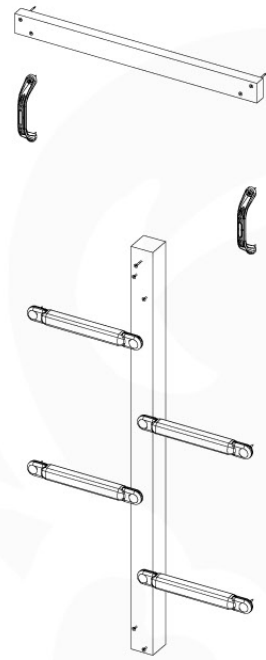

12 2-Step Ladder

LA06

(194_102)

	PartNo	PartName	QTY.
Hardware Pack 100_602	001_406	Stealth Screw 8x45	8
	002_220	Gap Point Screw T25 - 5x45	4
	002_223	Gap Point Screw T25 - 5x80	5
Other	022_53x	Ladder/ Rope Rung 30cm	4
	022_84x	bpc cover	8
	120_102	Handgrip set (2x Complete)	1
Timber	A123	Post 70x70 L1230	1
	C74	Beam 740 mm	1

TwoStep-Ladder - P02 - 29.9.2021 - v4