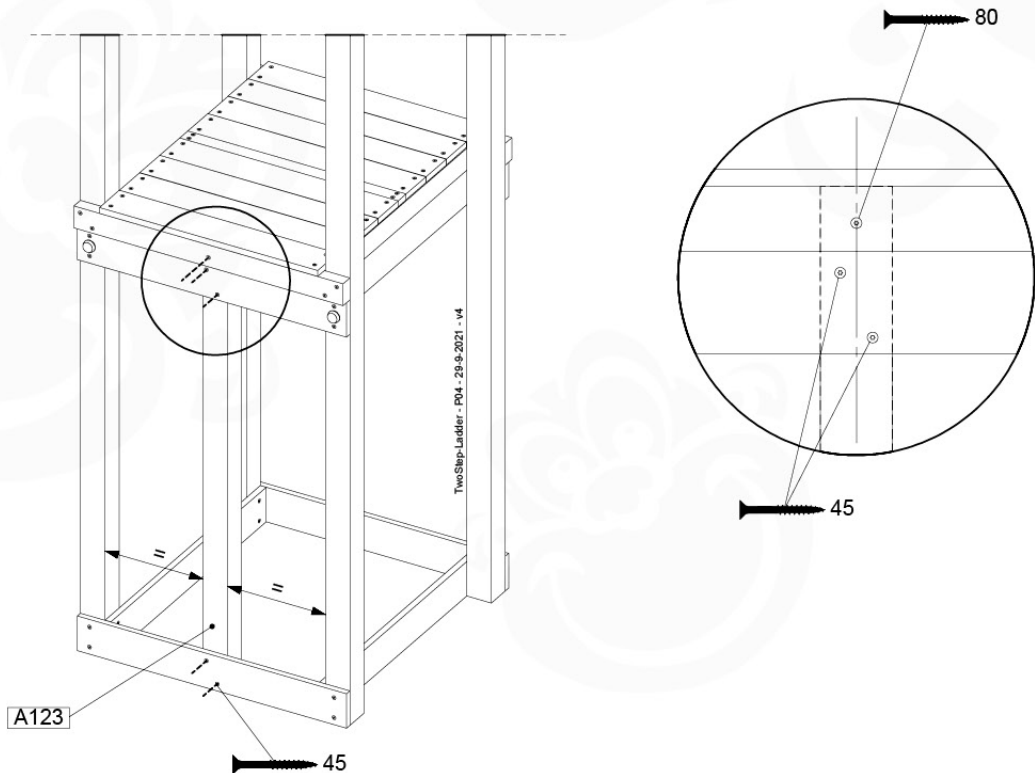

12-1

TwoStep-Ladder - P04 - 29.9.2021 - v4