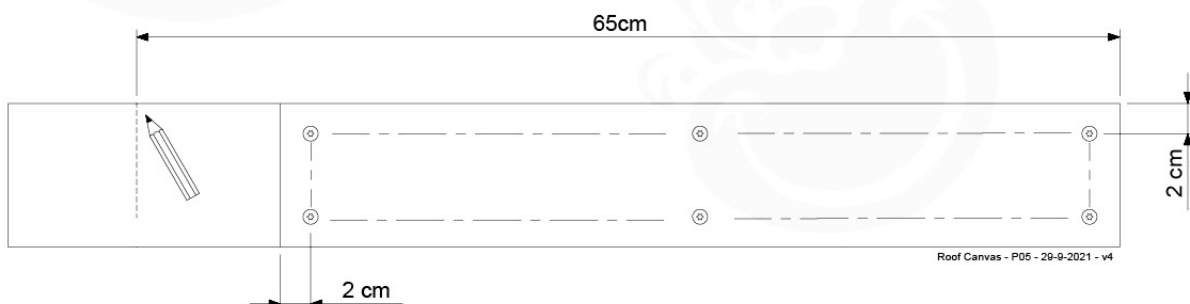

13-1

Roof Canvas - P05 - 29-9-2021 - v4