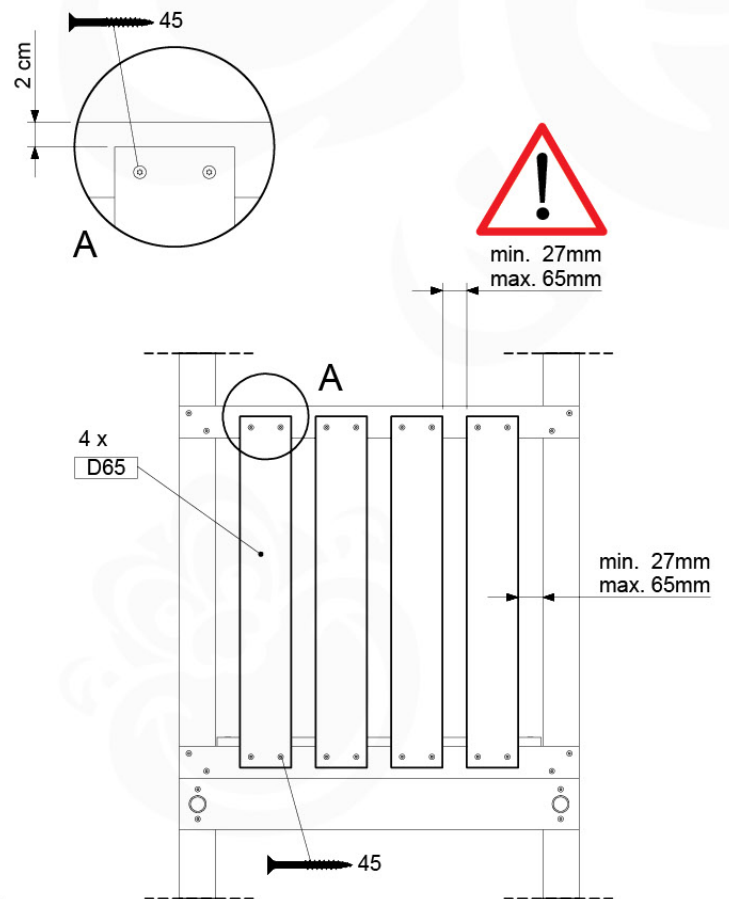

10 Balustrade

BL02 - 2x

(194_101)

	PartNo	PartName	QTY.
Hardware Pack 100_601	002_220	Gap Point Screw T25 - 5x45	16
	002_223	Gap Point Screw T25 - 5x80	4
Wood	C74	Beam 740 mm	1
	D65	Board 650 mm	4

Balustrade AL - P03 T - 28-7-2021 - v3.0

10-1