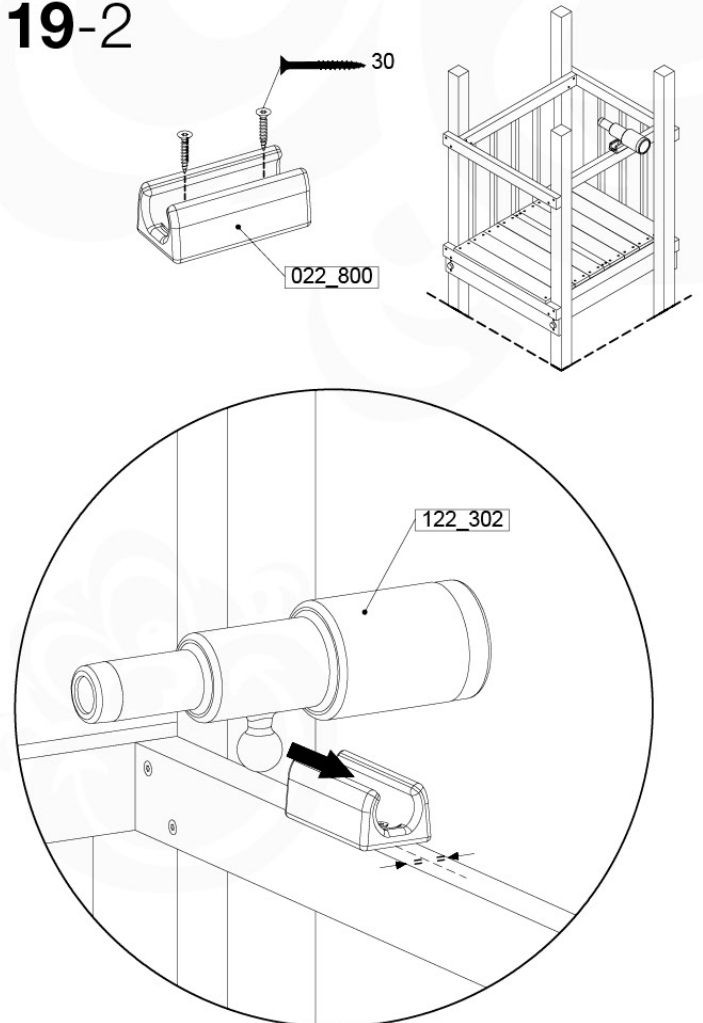

19-2

Accessory set - P03 - 28-9-2021 - 14