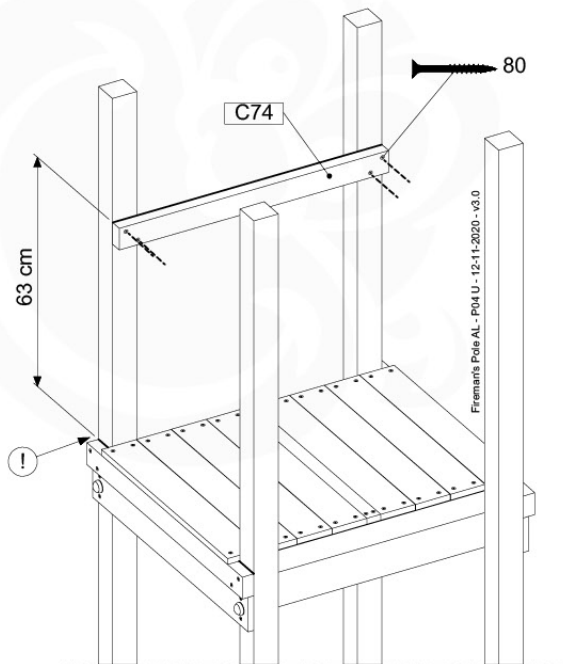

18-1

Fireman's Pole (201_275)
040_335 Part 2