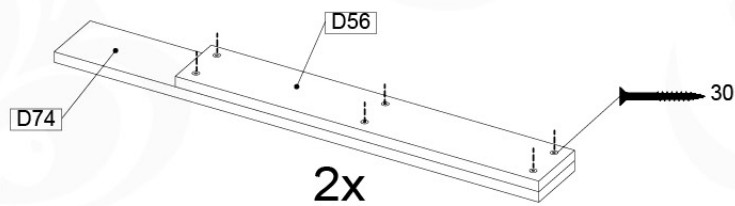

13-1

Roof Canvas - P05 - 29-9-2021 - v4