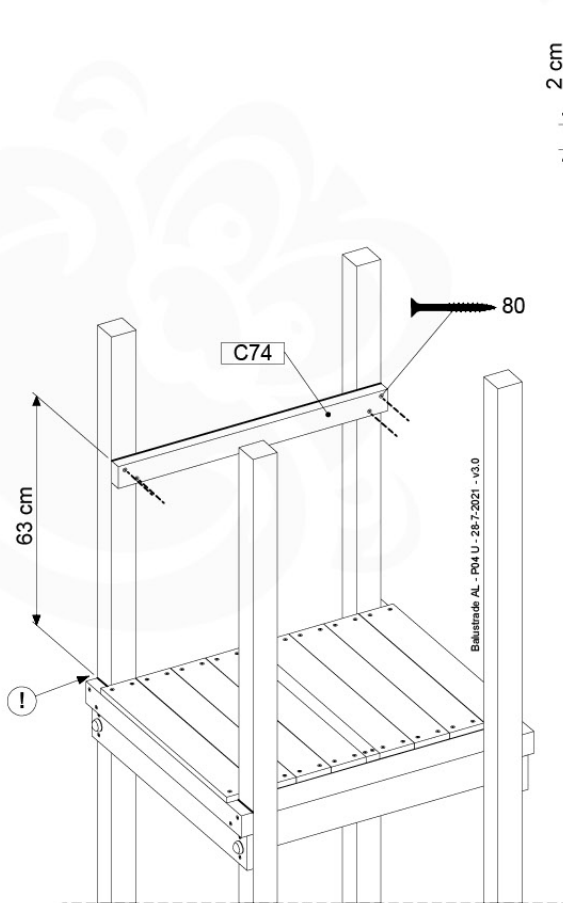

09 Balustrade

BL01 - 1x

(194_101)

	PartNo	PartName	QTY.
Hardware Pack 100_601	002_220	Gap Point Screw T25 - 5x45	16
	002_223	Gap Point Screw T25 - 5x80	4
Wood	C74	Beam 740 mm	1
	D65	Board 650 mm	4

Balustrade AL - P02 U - 28.7.2021 - v3.0

09-1

min. 27mm
max. 65mm