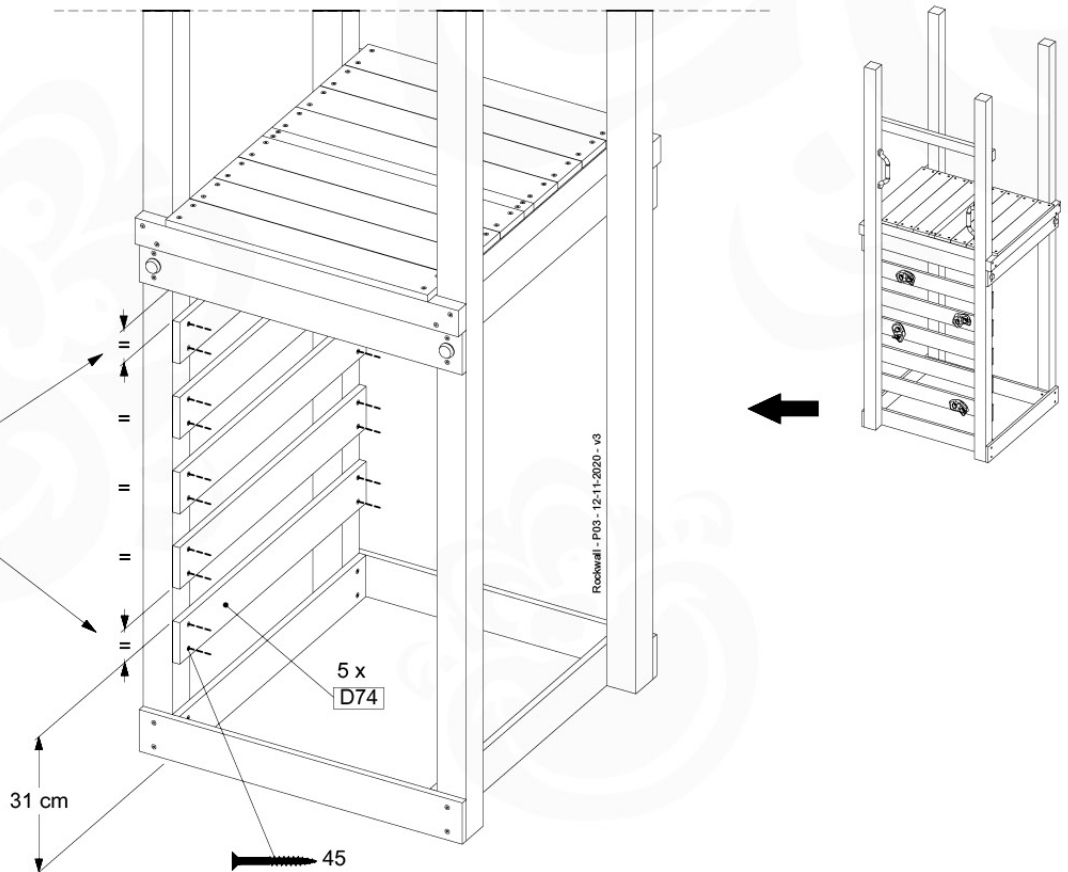

06-1

min. 2,7 cm
max. 8,8 cm

Rockwall - P03 - 12-11-2020 - v3