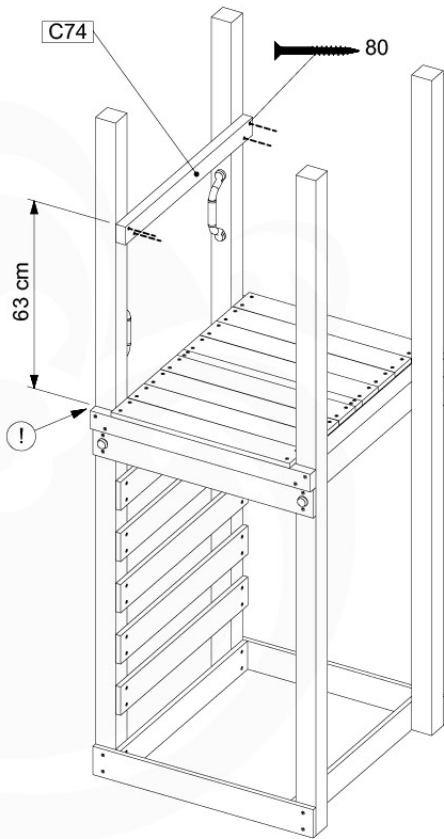

Base Tower - P04 - BT03 - 11-11-2020 - v3.0

04-1

04-2

04-3

05 Balustrade (1x)

BL01

(100_601)

	PartNo	PartName	QTY.
Hardware Pack 100_601	002_220	Gap Point Screw T25 - 5x45	16
	002_223	Gap Point Screw T25 - 5x80	4
Wood	C74	Beam 740 mm	1
	D65	Board 650 mm	4

Balustrade AL - P02 U - 12-11-2020 - v3.0

05-1

min. 27mm
max. 65mm

06 Rockwall

RW01

(194_105)

	PartNo	PartName	QTY.
Hardware pack 100_604	001_102	Washer Head Screw T40 M8x30	8
	002_220	Gap Point Screw T25 - 5x45	24
	002_223	Gap Point Screw T25 - 5x80	4
	003_010	M8 spring lock washer	8
	004_050	M8 22mm Drive in Nut	8
Other	022_50x	Climbing Rock	4
	120_102	Handgrip set (2x Grip, 4x BoltCaps, 4x StealthScrew30)	1
Wood	C74	Beam 740 mm	1
	D74	Board 740 mm	5

Rockwall - P02 - 12-11-2020 - v3

06-1

min. 2,7 cm
max. 8,8 cm

Rockwall - P03 - 12-11-2020 - v3

06-2

06-3

07 2-Step Ladder

LA06

(194_102)

	PartNo	PartName	QTY.
Hardware Pack 100_602	001_406	Stealth Screw 8x45	8
	002_220	Gap Point Screw T25 - 5x45	4
	002_223	Gap Point Screw T25 - 5x80	5
	022_84x	bpc cover	8
Other	022_53x	Ladder/ Rope Rung 30cm	4
	120_102	Handgrip set (2x Complete)	1
Wood	A123	Post 70x70 L1230	1
	C74	Beam 740 mm	1