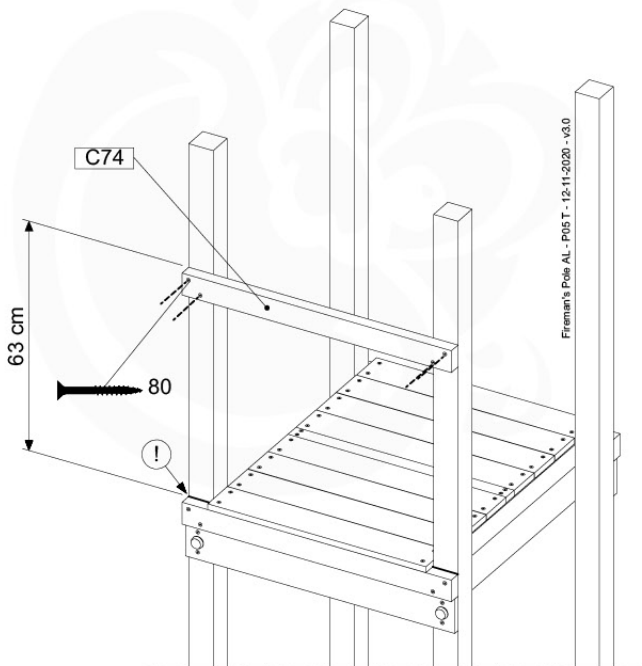

13-1

Fireman's Pole (201_275)
040_335 Part 2