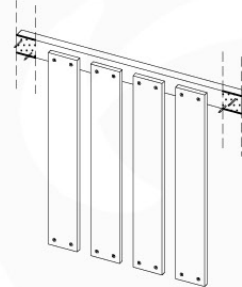

Base Tower - P04 - BT03 - 11-11-2020 - v3.0

04-1

04-2

04-3

05 Balustrade (1x)

BL01

(100_601)

	PartNo	PartName	QTY.
Hardware Pack 100_601	002_220	Gap Point Screw T25 - 5x45	16
	002_223	Gap Point Screw T25 - 5x80	4
Wood	C74	Beam 740 mm	1
	D65	Board 650 mm	4

Balustrade AL - P02 U - 12-11-2020 - v3.0

05-1

min. 27mm
max. 65mm

06 Rockwall

RW01

(194_105)

	PartNo	PartName	QTY.
Hardware pack 100_604	001_102	Washer Head Screw T40 M8x30	8
	002_220	Gap Point Screw T25 - 5x45	24
	002_223	Gap Point Screw T25 - 5x80	4
	003_010	M8 spring lock washer	8
	004_050	M8 22mm Drive in Nut	8
Other	022_50x	Climbing Rock	4
	120_102	Handgrip set (2x Grip, 4x BoltCaps, 4x StealthScrew30)	1
Wood	C74	Beam 740 mm	1
	D74	Board 740 mm	5