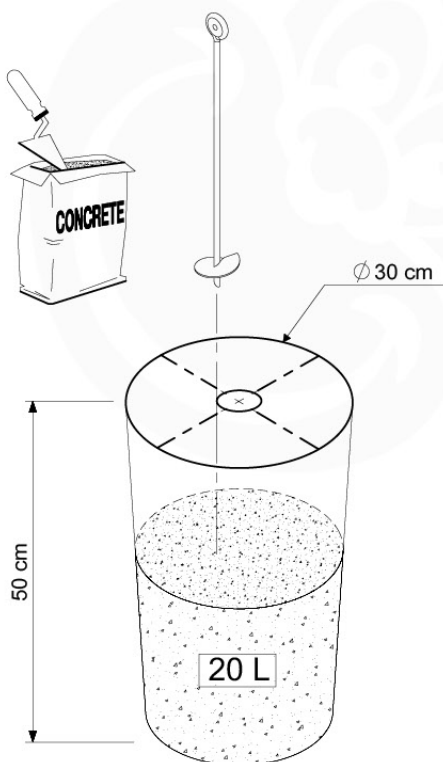

03 Playground Foundation

03-1

Foundation Plan - P06 - 27-11-2020 - v3

03-2

Foundation Plan - P06 - 27-11-2020 - v3