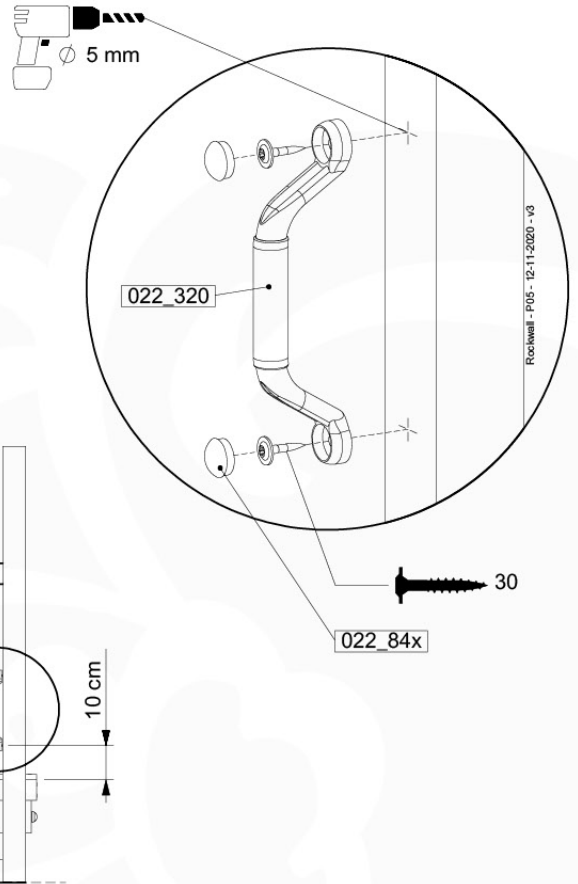

Base Tower - P04 - BT03 - 11-11-2020 - v3.0

04-1

04-2

04-3

05 Balustrade (1x)

BL01

(100_601)

	PartNo	PartName	QTY.
Hardware Pack 100_601	002_220	Gap Point Screw T25 - 5x45	16
	002_223	Gap Point Screw T25 - 5x80	4
Wood	C74	Beam 740 mm	1
	D65	Board 650 mm	4

Balustrade AL - P02 U - 12-11-2020 - v3.0

05-1

min. 27mm
max. 65mm

06 Rockwall

RW01

(194_105)

	PartNo	PartName	QTY.
Hardware pack 100_604	001_102	Washer Head Screw T40 M8x30	8
	002_220	Gap Point Screw T25 - 5x45	24
	002_223	Gap Point Screw T25 - 5x80	4
	003_010	M8 spring lock washer	8
	004_050	M8 22mm Drive in Nut	8
Other	022_50x	Climbing Rock	4
	120_102	Handgrip set (2x Grip, 4x BoltCaps, 4x StealthScrew30)	1
Wood	C74	Beam 740 mm	1
	D74	Board 740 mm	5

Rockwall - P02 - 12-11-2020 - v3

06-1

min. 2,7 cm
max. 8,8 cm

Rockwall - P03 - 12-11-2020 - v3

06-2

06-3

07 2-Step Ladder

LA06

(194_102)

	PartNo	PartName	QTY.
Hardware Pack 100_602	001_406	Stealth Screw 8x45	8
	002_220	Gap Point Screw T25 - 5x45	4
	002_223	Gap Point Screw T25 - 5x80	5
	022_84x	bpc cover	8
Other	022_53x	Ladder/ Rope Rung 30cm	4
	120_102	Handgrip set (2x Complete)	1
Wood	A123	Post 70x70 L1230	1
	C74	Beam 740 mm	1