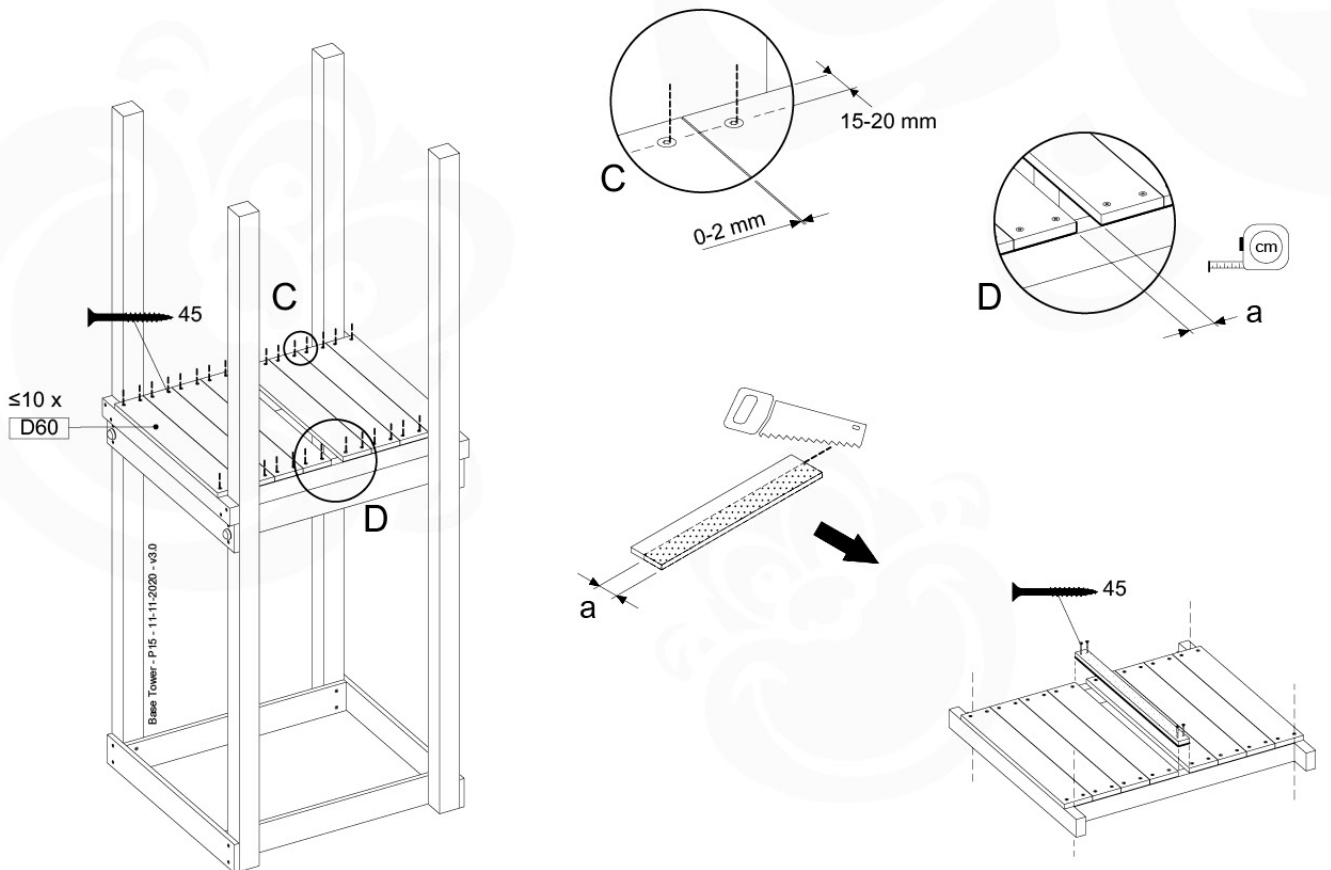

Base Tower - P04 - BT03 - 11-11-2020 - v3.0

04-1

04-2

04-3

05 Balustrade (1x)

BL01

(100_601)

	PartNo	PartName	QTY.
Hardware Pack 100_601	002_220	Gap Point Screw T25 - 5x45	16
	002_223	Gap Point Screw T25 - 5x80	4
Wood	C74	Beam 740 mm	1
	D65	Board 650 mm	4

Balustrade AL - P02 U - 12-11-2020 - v3.0

05-1

min. 27mm
max. 65mm

06 Rockwall

RW01

(194_105)

	PartNo	PartName	QTY.
Hardware pack 100_604	001_102	Washer Head Screw T40 M8x30	8
	002_220	Gap Point Screw T25 - 5x45	24
	002_223	Gap Point Screw T25 - 5x80	4
	003_010	M8 spring lock washer	8
	004_050	M8 22mm Drive in Nut	8
Other	022_50x	Climbing Rock	4
	120_102	Handgrip set (2x Grip, 4x BoltCaps, 4x StealthScrew30)	1
Wood	C74	Beam 740 mm	1
	D74	Board 740 mm	5