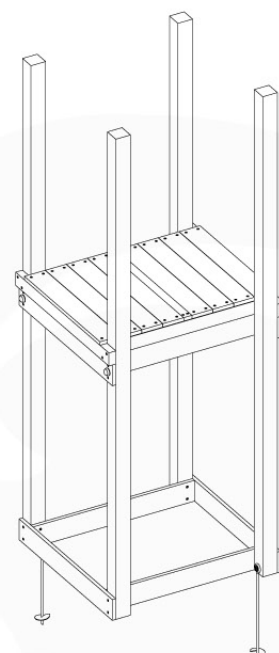

03 Playground Foundation

03-1

Foundation Plan - P06 - 27-11-2020 - v3

03-2

Foundation Plan - P06 - 27-11-2020 - v3

04 Base Tower

BT03

(194_100)

	PartNo	PartName	QTY.
Hardware Pack 100_600	001_406	Stealth Screw 8x45	6
	002_220	Gap Point Screw T25 - 5x45	72
	002_223	Gap Point Screw T25 - 5x80	16
Other	007_001	Ground-anchor	2
Hardware Pack 100_600	022_31x	bpc-base version 3	4
	022_84x	bpc cover	4
Wood	A220	Post 70x70 L2200	4
	C74	Beam 740 mm	4
	D60	Board 600 mm	10
	D74	Board 740 mm	8

Base Tower - P04 - BT03 - 11-11-2020 - v3.0

04-1

04-2

04-3

05 Balustrade (1x)

BL01

(100_601)

	PartNo	PartName	QTY.
Hardware Pack 100_601	002_220	Gap Point Screw T25 - 5x45	16
	002_223	Gap Point Screw T25 - 5x80	4
Wood	C74	Beam 740 mm	1
	D65	Board 650 mm	4