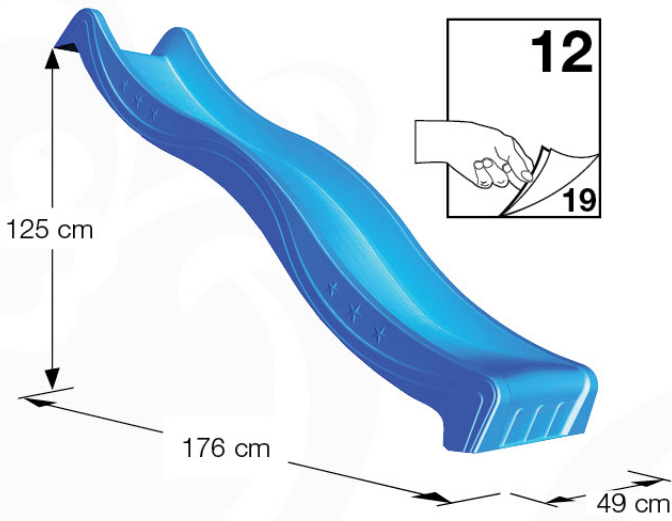

Tower Anchors - P2d - 6-11-2020 - 6A

10-1

10-2

11 Add-on

Wavy Star Slide XL

- 324_100 Yellow
- 324_200 Blue
- 324_300 Green
- 324_400 Red
- 324_500 Fuchsia
- 324_600 Dark Green

Fireman's Pole

201_275

12 Slide Set

SL02

(194_107)

	PartNo	PartName	QTY.
Hardware Pack 100_605	000_101	Nail Pan Head	10
	002_223	Gap Point Screw T25 - 5x80	4
	002_308	Gap Point Screw T25 - 5x20	2
Other	120_102	Handgrip set (2x Complete)	1
	123_200	Bumperpad	1
	324_xxx 334_xxx	Wavy Star Slide XL 2200 mm / Wavy Star Slide XL 2650 mm	1
Wood	C74	Beam 740 mm	1