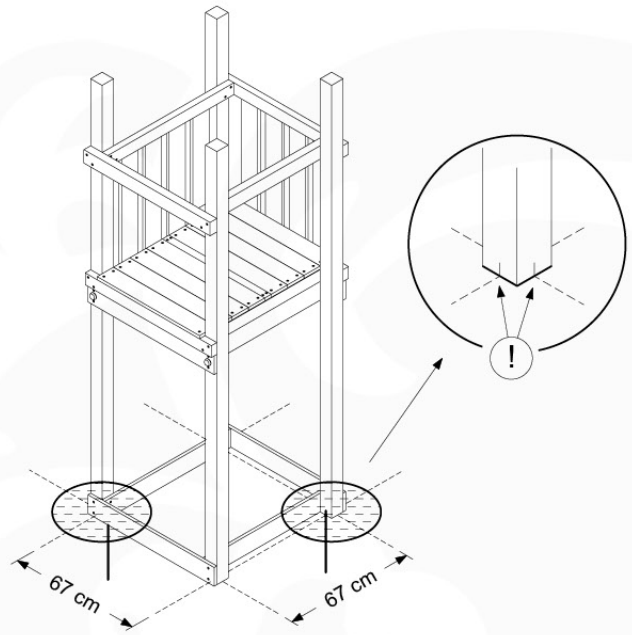

03 Playground Foundation

03-1

Foundation Plan - P06 - 27-11-2020 - v3

03-2

Foundation Plan - P06 - 27-11-2020 - v3