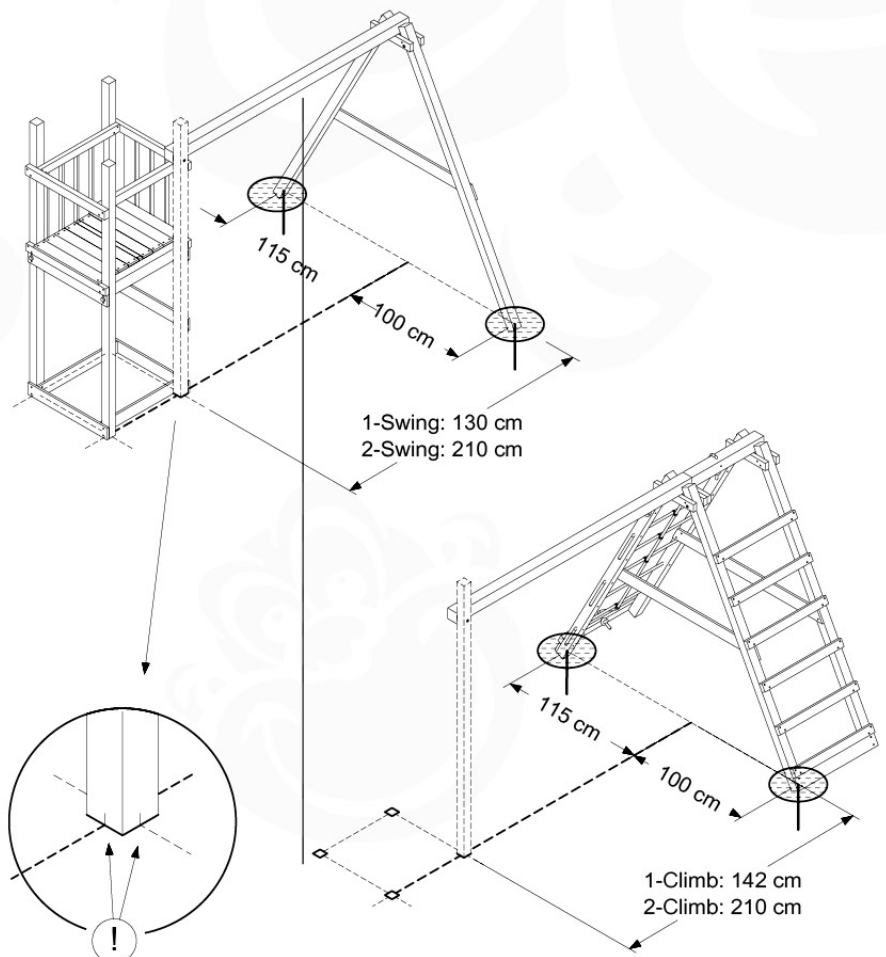

03 Playground Foundation

03-1

Foundation Plan - P06 - 27-11-2020 - v3

03-2

Foundation Plan - P06 - 27-11-2020 - v3

04 Base Tower

BT03

(194_100)

	PartNo	PartName	QTY.
Hardware Pack 100_600	001_406	Stealth Screw 8x45	6
	002_220	Gap Point Screw T25 - 5x45	72
	002_223	Gap Point Screw T25 - 5x80	16
Other	007_001	Ground-anchor	2
Hardware Pack 100_600	022_31x	bpc-base version 3	4
	022_84x	bpc cover	4
Wood	A220	Post 70x70 L2200	4
	C74	Beam 740 mm	4
	D60	Board 600 mm	10
	D74	Board 740 mm	8

Base Tower - P04 - BT03 - 11-11-2020 - v3.0

04-1

04-2

04-3

05 Balustrade (1x)

BL01

(100_601)

	PartNo	PartName	QTY.
Hardware Pack 100_601	002_220	Gap Point Screw T25 - 5x45	16
	002_223	Gap Point Screw T25 - 5x80	4
Wood	C74	Beam 740 mm	1
	D65	Board 650 mm	4