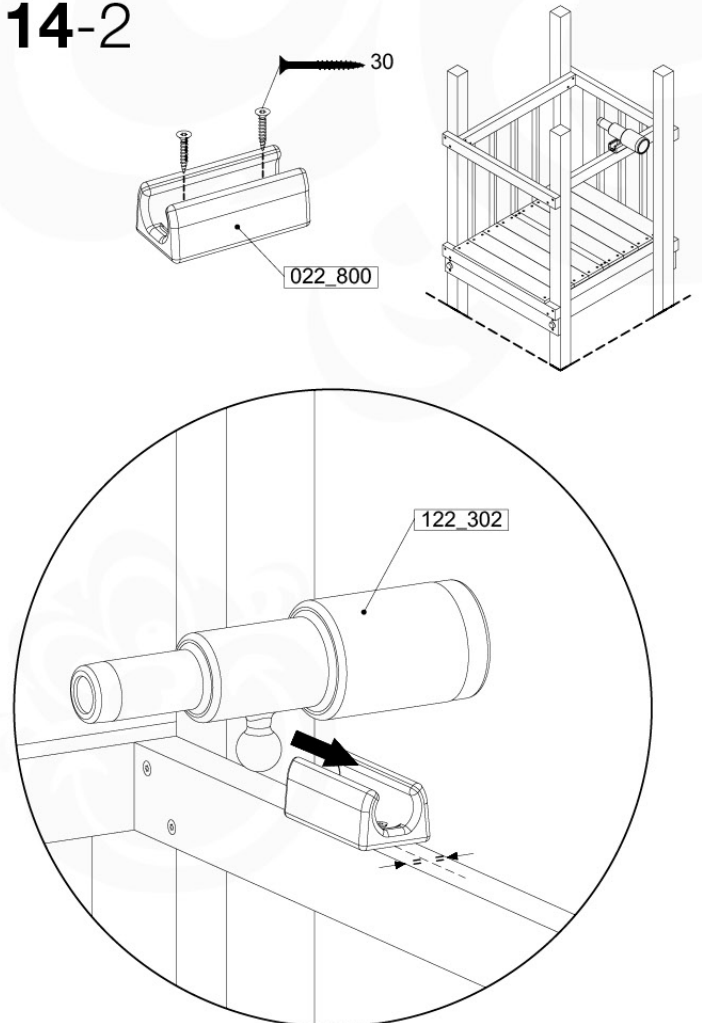

14-2

Accessory ref. - P03 - 18-11-2020 - v3