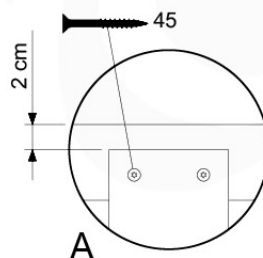

Base Tower - P04 - BT03 - 11-11-2020 - v3.0

04-1

04-2

04-3

05 Balustrade (1x)

BL01

(100_601)

	PartNo	PartName	QTY.
Hardware Pack 100_601	002_220	Gap Point Screw T25 - 5x45	16
	002_223	Gap Point Screw T25 - 5x80	4
Wood	C74	Beam 740 mm	1
	D65	Board 650 mm	4

Balustrade AL - P02 U - 12-11-2020 - v3.0

05-1

min. 27mm
max. 65mm

06 Rockwall

RW01

(194_105)

	PartNo	PartName	QTY.
Hardware pack 100_604	001_102	Washer Head Screw T40 M8x30	8
	002_220	Gap Point Screw T25 - 5x45	24
	002_223	Gap Point Screw T25 - 5x80	4
	003_010	M8 spring lock washer	8
	004_050	M8 22mm Drive in Nut	8
Other	022_50x	Climbing Rock	4
	120_102	Handgrip set (2x Grip, 4x BoltCaps, 4x StealthScrew30)	1
Wood	C74	Beam 740 mm	1
	D74	Board 740 mm	5