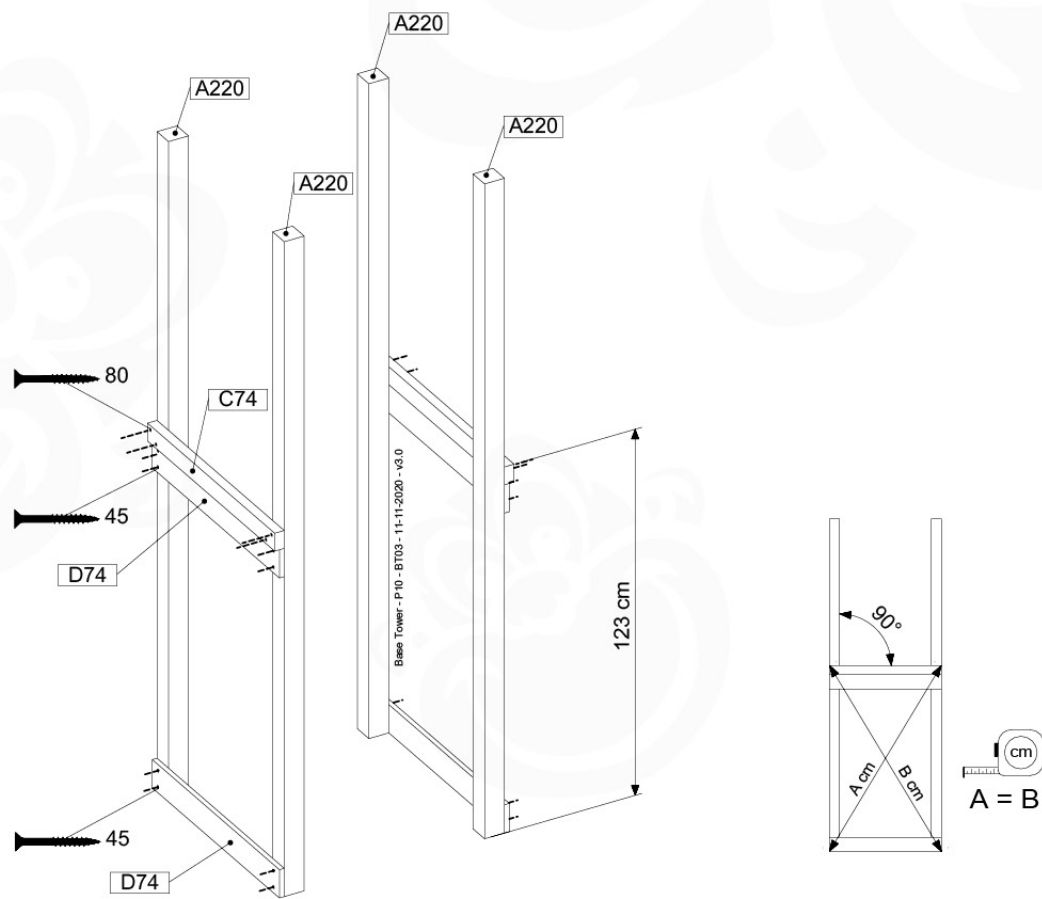

03 Playground Foundation

03-1

Foundation Plan - P06 - 27-11-2020 - v3

03-2

Foundation Plan - P06 - 27-11-2020 - v3

04 Base Tower

BT03

(194_100)

	PartNo	PartName	QTY.
Hardware Pack 100_600	001_406	Stealth Screw 8x45	6
	002_220	Gap Point Screw T25 - 5x45	72
	002_223	Gap Point Screw T25 - 5x80	16
Other	007_001	Ground-anchor	2
Hardware Pack 100_600	022_31x	bpc-base version 3	4
	022_84x	bpc cover	4
Wood	A220	Post 70x70 L2200	4
	C74	Beam 740 mm	4
	D60	Board 600 mm	10
	D74	Board 740 mm	8

Base Tower - P04 - BT03 - 11-11-2020 - v3.0

04-1

04-2

04-3

05 Balustrade (1x)

BL01

(100_601)

	PartNo	PartName	QTY.
Hardware Pack 100_601	002_220	Gap Point Screw T25 - 5x45	16
	002_223	Gap Point Screw T25 - 5x80	4
Wood	C74	Beam 740 mm	1
	D65	Board 650 mm	4