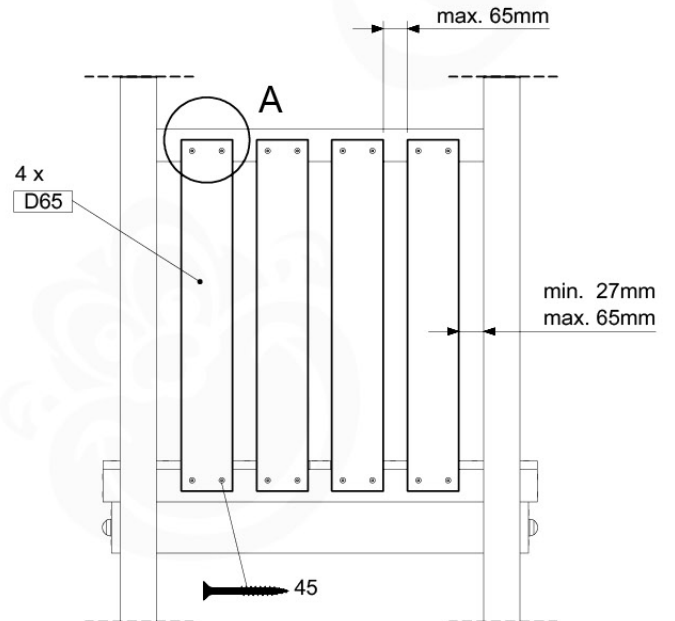

Base Tower - P04 - BT03 - 11-11-2020 - v3.0

04-1

04-2

04-3

05 Balustrade (1x)

BL01

(100_601)

	PartNo	PartName	QTY.
Hardware Pack 100_601	002_220	Gap Point Screw T25 - 5x45	16
	002_223	Gap Point Screw T25 - 5x80	4
Wood	C74	Beam 740 mm	1
	D65	Board 650 mm	4

Balustrade AL - P02 U - 12-11-2020 - v3.0

05-1

min. 27mm
max. 65mm

06 Rockwall

RW01

(194_105)

	PartNo	PartName	QTY.
Hardware pack 100_604	001_102	Washer Head Screw T40 M8x30	8
	002_220	Gap Point Screw T25 - 5x45	24
	002_223	Gap Point Screw T25 - 5x80	4
	003_010	M8 spring lock washer	8
	004_050	M8 22mm Drive in Nut	8
Other	022_50x	Climbing Rock	4
	120_102	Handgrip set (2x Grip, 4x BoltCaps, 4x StealthScrew30)	1
Wood	C74	Beam 740 mm	1
	D74	Board 740 mm	5