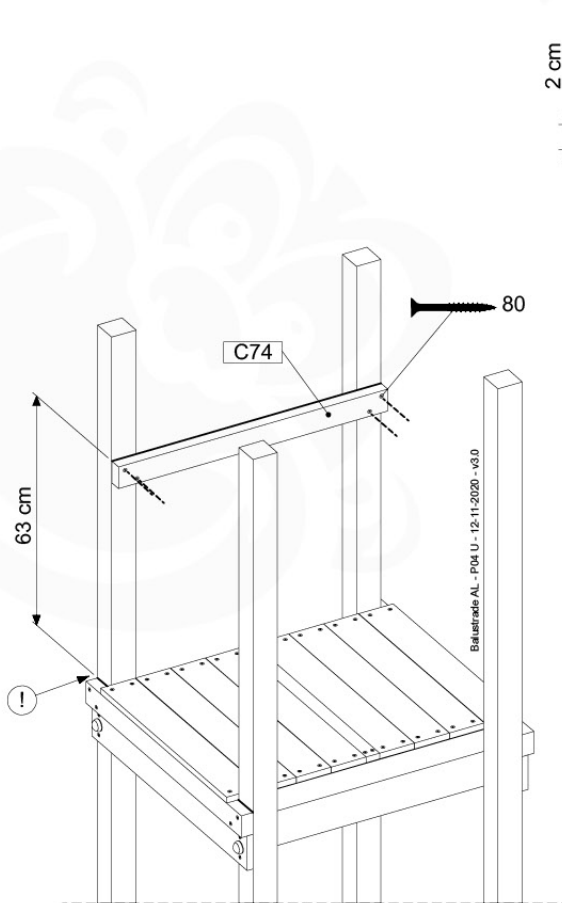

	PartNo	PartName	QTY.
Hardware Pack 100_600	001_406	Stealth Screw 8x45	6
	002_220	Gap Point Screw T25 - 5x45	72
	002_223	Gap Point Screw T25 - 5x80	16
Other	007_001	Ground-anchor	2
Hardware Pack 100_600	022_31x	bpc-base version 3	4
	022_84x	bpc cover	4
Wood	A220	Post 70x70 L2200	4
	C74	Beam 740 mm	4
	D60	Board 600 mm	10
	D74	Board 740 mm	8

Base Tower - P04 - BT03 - 11-11-2020 - v3.0

04-1

04-2

04-3

05 Balustrade (1x)

BL01

(100_601)

	PartNo	PartName	QTY.
Hardware Pack 100_601	002_220	Gap Point Screw T25 - 5x45	16
	002_223	Gap Point Screw T25 - 5x80	4
Wood	C74	Beam 740 mm	1
	D65	Board 650 mm	4

Balustrade AL - P02 U - 12-11-2020 - v3.0

05-1

min. 27mm
max. 65mm

06 Rockwall

RW01

(194_105)

	PartNo	PartName	QTY.
Hardware pack 100_604	001_102	Washer Head Screw T40 M8x30	8
	002_220	Gap Point Screw T25 - 5x45	24
	002_223	Gap Point Screw T25 - 5x80	4
	003_010	M8 spring lock washer	8
	004_050	M8 22mm Drive in Nut	8
Other	022_50x	Climbing Rock	4
	120_102	Handgrip set (2x Grip, 4x BoltCaps, 4x StealthScrew30)	1
Wood	C74	Beam 740 mm	1
	D74	Board 740 mm	5