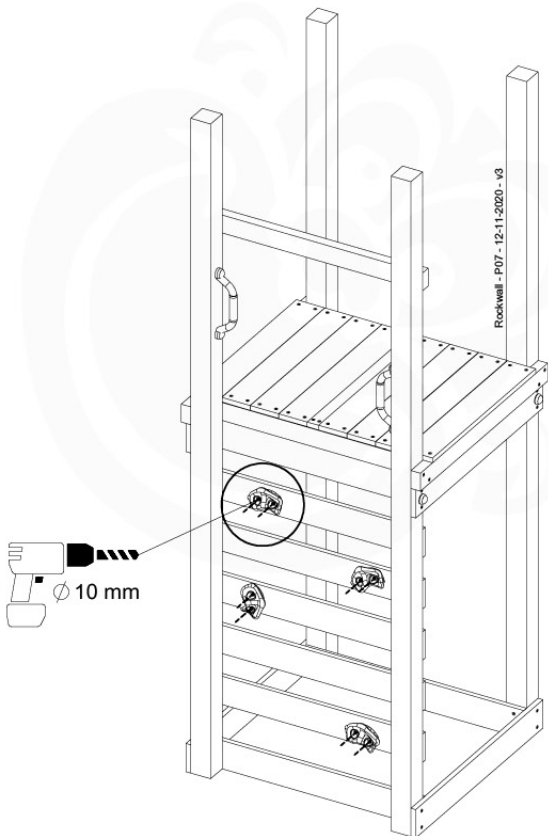

Rockwall - P02 - 12-11-2020 - v3

06-1

min. 2,7 cm
max. 8,8 cm

Rockwall - P03 - 12-11-2020 - v3

06-2

06-3

07 2-Step Ladder

LA06

(194_102)

	PartNo	PartName	QTY.
Hardware Pack 100_602	001_406	Stealth Screw 8x45	8
	002_220	Gap Point Screw T25 - 5x45	4
	002_223	Gap Point Screw T25 - 5x80	5
	022_84x	bpc cover	8
Other	022_53x	Ladder/ Rope Rung 30cm	4
	120_102	Handgrip set (2x Complete)	1
Wood	A123	Post 70x70 L1230	1
	C74	Beam 740 mm	1