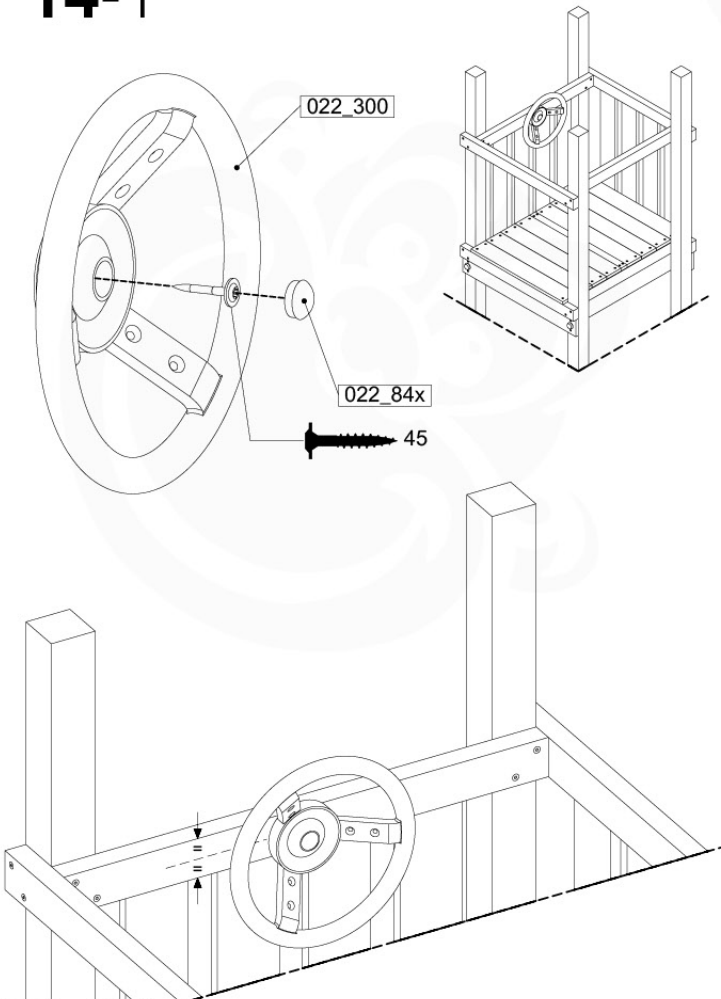

14 Accessories

AC01

(194_119)

	PartNo	PartName	QTY.
Hardware Pack 100_617	001_406	Stealth Screw 8x45	1
	002_041	Dome head screw 4.5 x 20 mm	3
	002_042	Dome head screw 3.5 x 13mm	4
	002_219	Gap Point Screw T25 - 5x30	2
	022_84x	bpc cover	1
Other	022_300	Steering Wheel	1
	022_800	Rail P/T 105	1
	022_910	Sandpad	1
	103_901	Logo ID Plate	1
	104_107	Tool Set Climbing Units	1
	120_024	Tower Flag	1
	122_302	Telescope	1

Accessory ref. - P02 - 18-11-2020 - v3

14-1