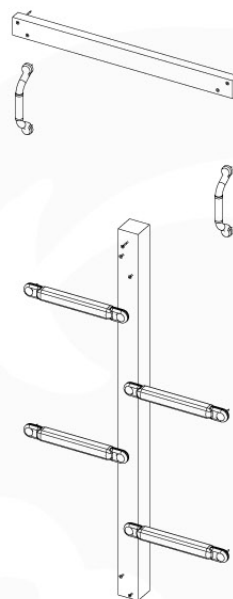

07 2-Step Ladder

LA06

(194_102)

	PartNo	PartName	QTY.
Hardware Pack 100_602	001_406	Stealth Screw 8x45	8
	002_220	Gap Point Screw T25 - 5x45	4
	002_223	Gap Point Screw T25 - 5x80	5
	022_84x	bpc cover	8
Other	022_53x	Ladder/ Rope Rung 30cm	4
	120_102	Handgrip set (2x Complete)	1
Wood	A123	Post 70x70 L1230	1
	C74	Beam 740 mm	1

TwoStep-Ladder - P02 - 12-11-2020 - v03