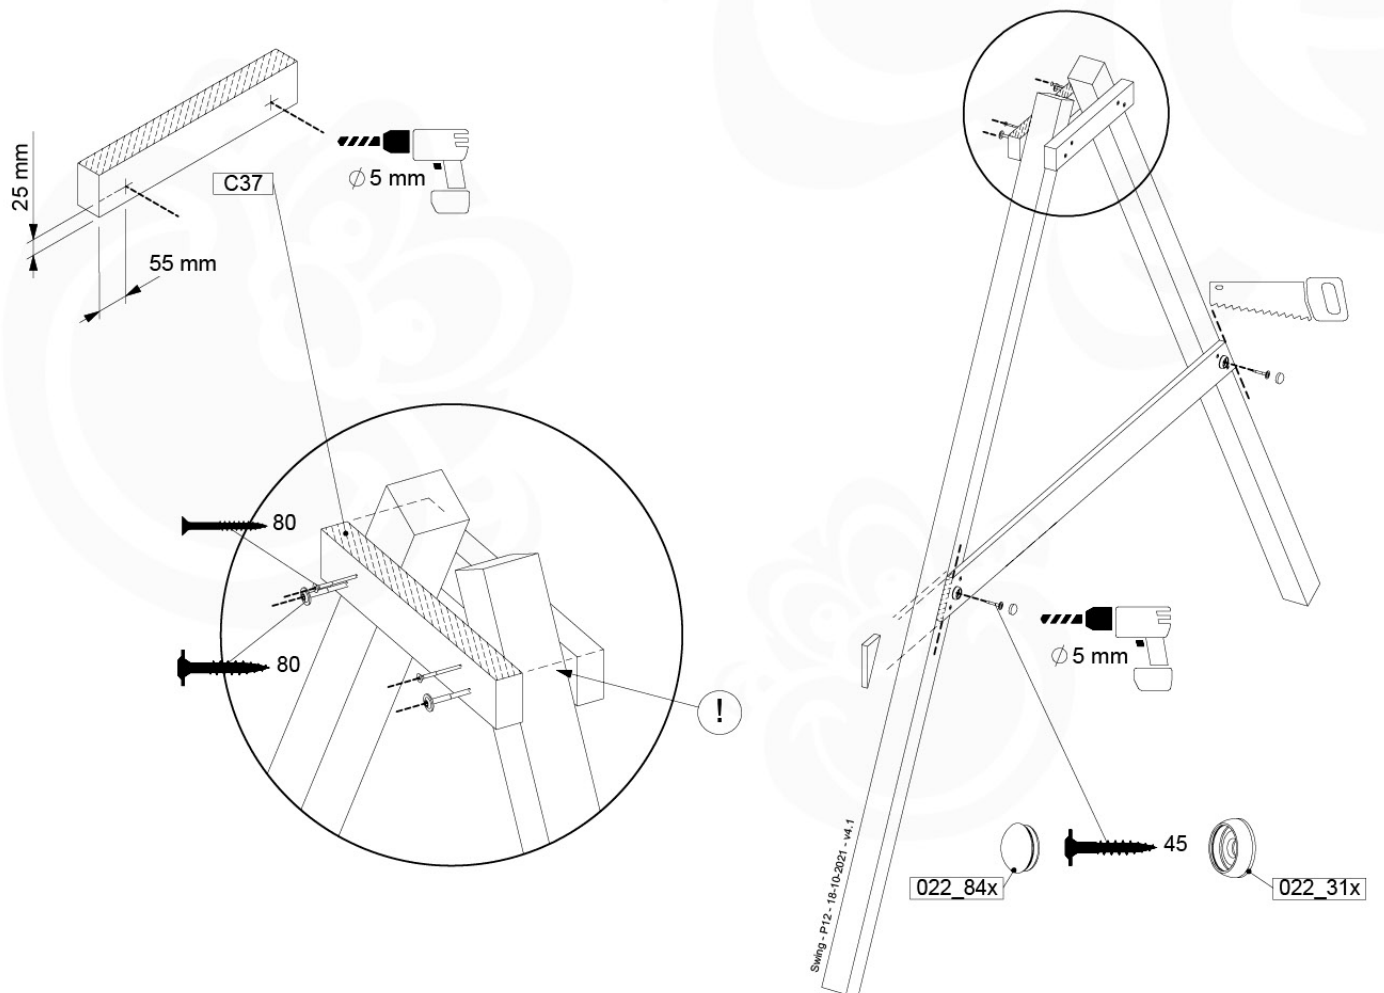

05-6

	PartNo	PartName	QTY.
Hardware Pack	001_406	Stealth Screw 8x45	4
	001_417	Stealth Screw 8x80	4
	001_422	Stealth Screw 8x137	3
	002_220	Gap Point Screw T25 - 5x45	12
	002_223	Gap Point Screw T25 - 5x80	6
Other	005_528	Swing Beam Bracket 7x7	1
	005_529	Swing Beam Bracket 9x9	1
	007_001	Ground-anchor	2
Hardware Pack	022_31x	bpc-base version 3	2
	022_84x	bpc cover	2
	023_031	Finishing Washer GPS 5.0	2
Other	101_003	Swing hook with Carabiner	4

1 - 18-10-2021 - 18-10-2021 - 18-10-2021 - 18-10-2021

06-1

Swing - 06-1 - 18-10-2021 - 18-10-2021 - 18-10-2021 - 18-10-2021

06-2

06-3

06-4

06-5

06-6