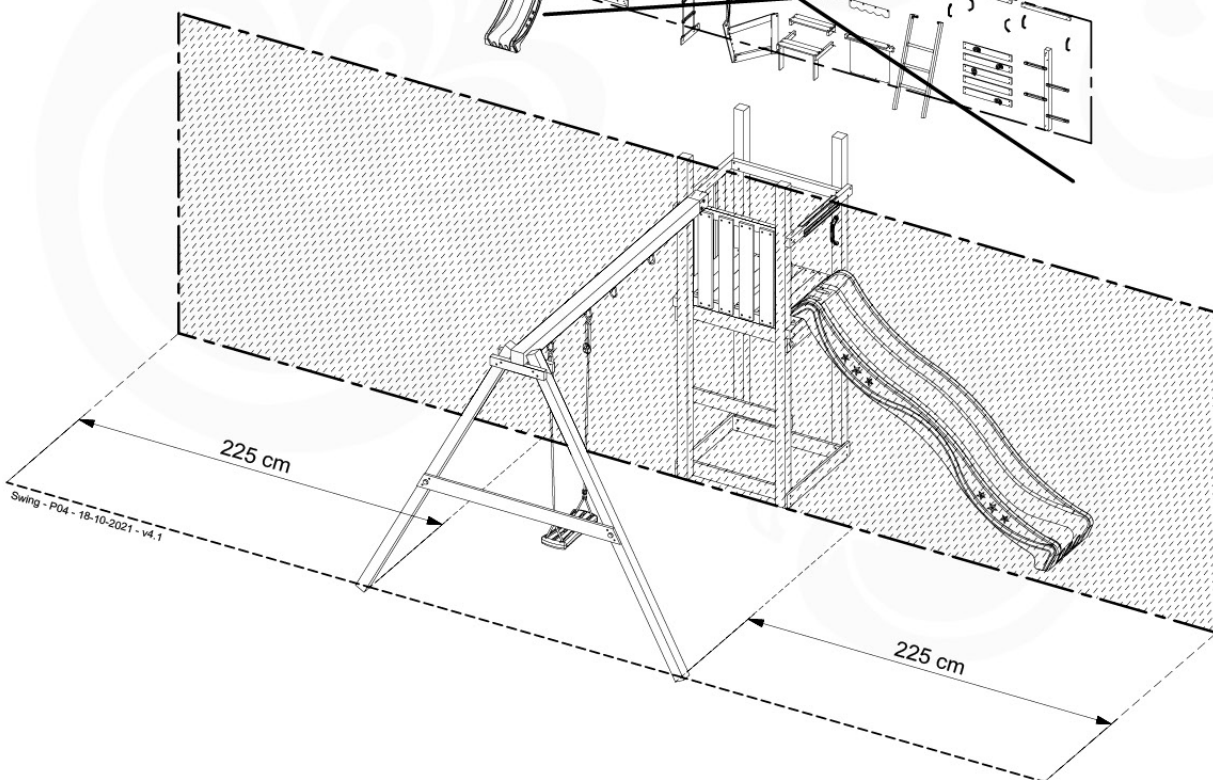

03 Timber

		1-Swing Module 200	2-Swing Module 200	1-Swing Module 220	2-Swing Module 220	1-Swing Module 220 Extra	2-Swing Module 220 Extra
L		657_101	657_102	657_151	657_152	650_178	650_179
A240 A220	239cm - 240cm 219cm - 220cm	2 x	2 x	2 x	2 x		
B240 B220 B160	239cm - 240cm 219cm - 220cm 159cm - 160cm	1 x	1 x	1 x	1 x	2 x 1 x	3 x
C37	36cm - 37cm	2 x	2 x	2 x	2 x	2 x	2 x
D141	140cm - 141cm	2 x	2 x	2 x	2 x	2 x	2 x

26-Oct-2021

04 Product ID

05 Safe Playground Planning

05-1

05-2

05-3

05-4

05-5

05-6

	PartNo	PartName	QTY.
Hardware Pack	001_406	Stealth Screw 8x45	4
	001_417	Stealth Screw 8x80	4
	001_422	Stealth Screw 8x137	3
	002_220	Gap Point Screw T25 - 5x45	12
	002_223	Gap Point Screw T25 - 5x80	6
Other	005_528	Swing Beam Bracket 7x7	1
	005_529	Swing Beam Bracket 9x9	1
	007_001	Ground-anchor	2
Hardware Pack	022_31x	bpc-base version 3	2
	022_84x	bpc cover	2
	023_031	Finishing Washer GPS 5.0	2
Other	101_003	Swing hook with Carabiner	4

1 - 18-10-2021 - 18-10-2021 - 18-10-2021 - 18-10-2021

06-1

Swing - 06-1 - 18-10-2021 - 18-10-2021 - 18-10-2021 - 18-10-2021

06-2

06-3

06-4

06-5

06-6