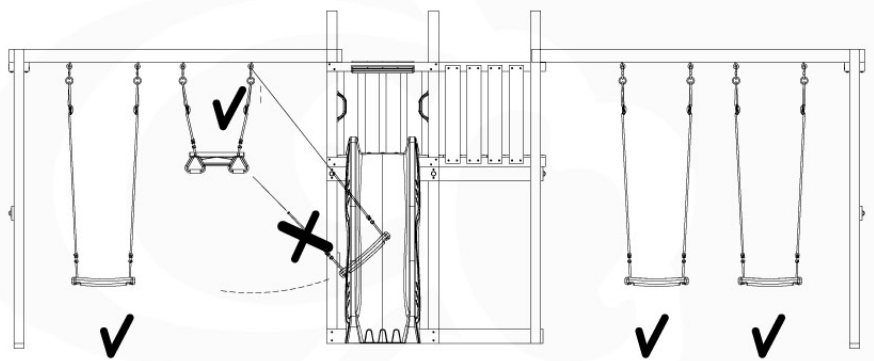

03 Timber

		1-Swing Module 200	2-Swing Module 200	1-Swing Module 220	2-Swing Module 220	1-Swing Module 220 Extra	2-Swing Module 220 Extra
L		657_101	657_102	657_151	657_152	650_178	650_179
A240 A220	239cm - 240cm 219cm - 220cm	2 x	2 x	2 x	2 x		
B240 B220 B160	239cm - 240cm 219cm - 220cm 159cm - 160cm	1 x	1 x	1 x	1 x	2 x 1 x	3 x
C37	36cm - 37cm	2 x	2 x	2 x	2 x	2 x	2 x
D141	140cm - 141cm	2 x	2 x	2 x	2 x	2 x	2 x

26-Oct-2021

04 Product ID

05 Safe Playground Planning

05-1

05-2

05-3

05-4

05-5

05-6

	PartNo	PartName	QTY.
Hardware Pack	001_406	Stealth Screw 8x45	4
	001_417	Stealth Screw 8x80	4
	001_422	Stealth Screw 8x137	3
	002_220	Gap Point Screw T25 - 5x45	12
	002_223	Gap Point Screw T25 - 5x80	6
Other	005_528	Swing Beam Bracket 7x7	1
	005_529	Swing Beam Bracket 9x9	1
	007_001	Ground-anchor	2
Hardware Pack	022_31x	bpc-base version 3	2
	022_84x	bpc cover	2
	023_031	Finishing Washer GPS 5.0	2
Other	101_003	Swing hook with Carabiner	4

1 - 18-10-2021 - 18-10-2021 - 18-10-2021 - 18-10-2021

06-1

Swing - 06-1 - 18-10-2021 - 18-10-2021 - 18-10-2021 - 18-10-2021

06-2

06-3

06-4

06-5

06-6