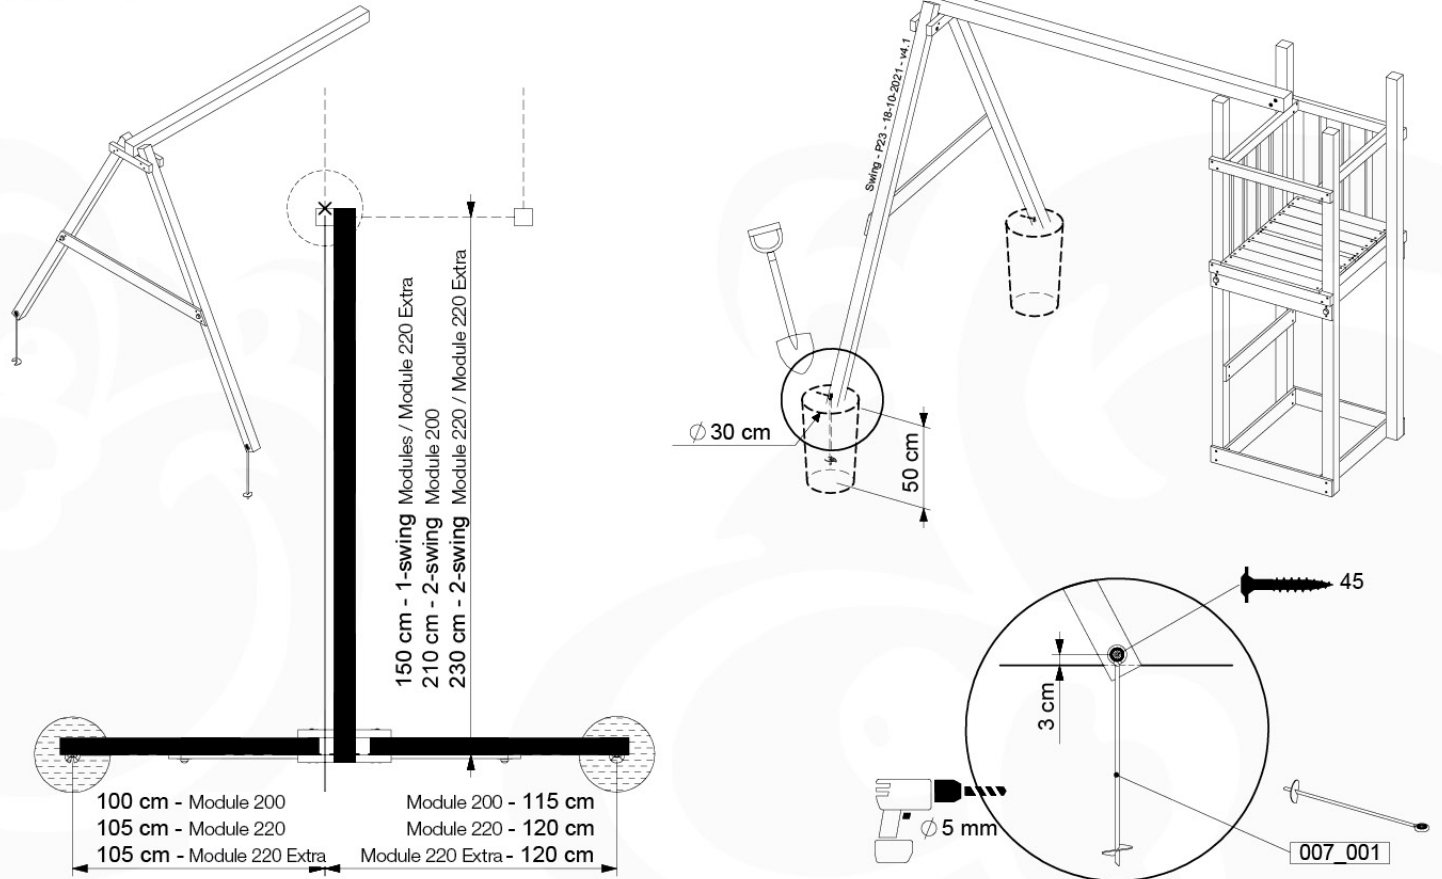

05-6

	PartNo	PartName	QTY.
Hardware Pack	001_406	Stealth Screw 8x45	4
	001_417	Stealth Screw 8x80	4
	001_422	Stealth Screw 8x137	3
	002_220	Gap Point Screw T25 - 5x45	12
	002_223	Gap Point Screw T25 - 5x80	6
Other	005_528	Swing Beam Bracket 7x7	1
	005_529	Swing Beam Bracket 9x9	1
	007_001	Ground-anchor	2
Hardware Pack	022_31x	bpc-base version 3	2
	022_84x	bpc cover	2
	023_031	Finishing Washer GPS 5.0	2
Other	101_003	Swing hook with Carabiner	4

1 - 18-10-2021 - 18-10-2021 - 18-10-2021 - 18-10-2021

06-1

Swing - 06-1 - 18-10-2021 - 18-10-2021 - 18-10-2021 - 18-10-2021

06-2

06-3

06-4

06-5

06-6

06-7

06 - 8

06 - 9

07 - 1

07 - 2

08

09