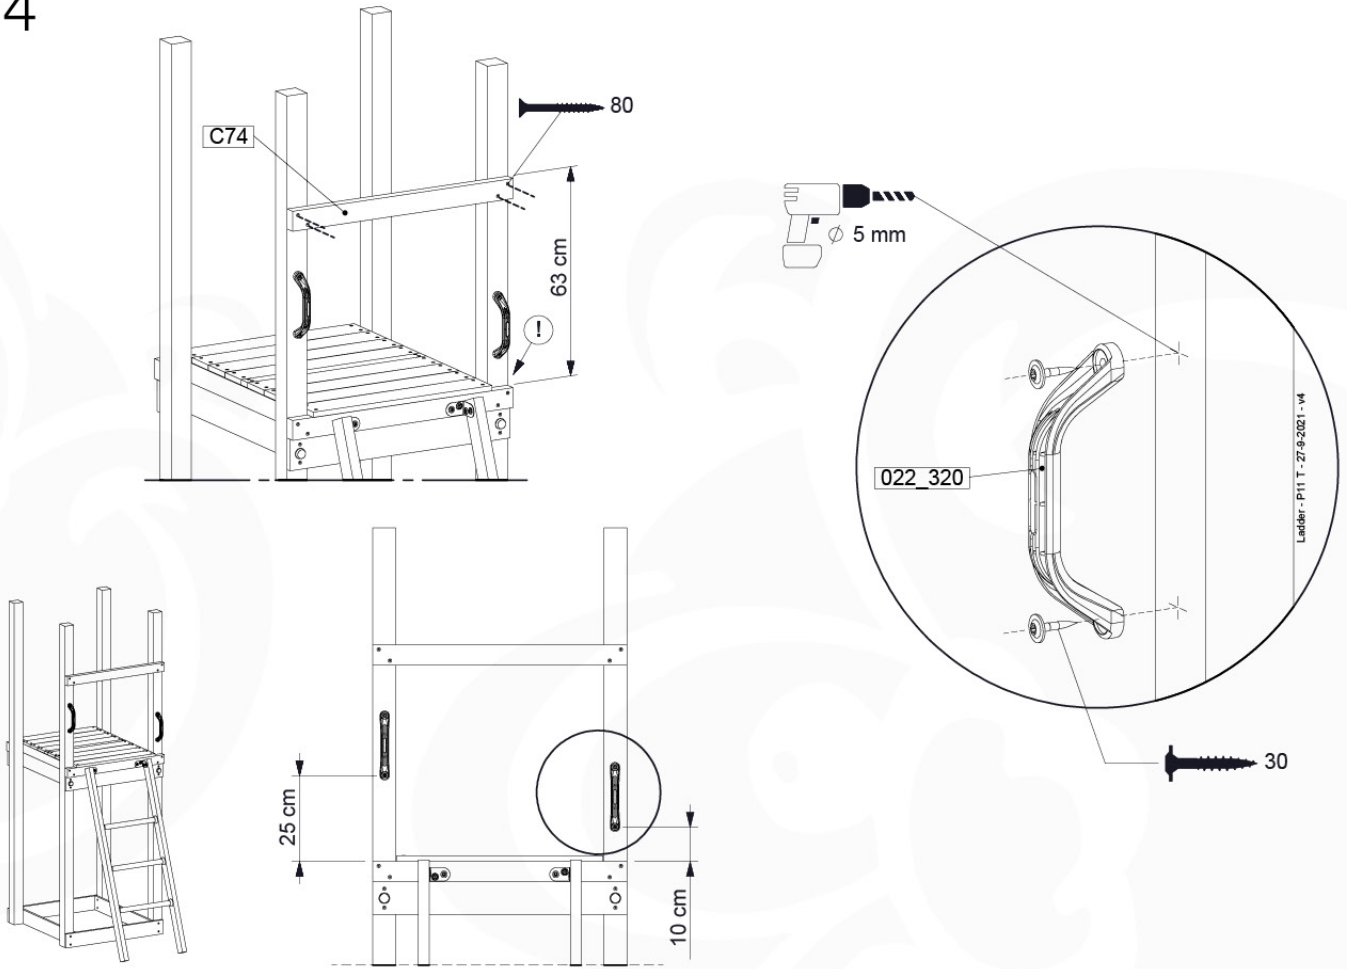

Ladder - P02 125 - 27-9-2021 - v4

12-1

Ladder - P04 125 - 27-9-2021 - v4

12-2

12-3

12-4

13-Picnic Table

PC01

(194_117)

	PartNo	PartName	QTY.
Hardware Pack 100_615	002_220	Gap Point Screw T25 - 5x45	20
	002_223	Gap Point Screw T25 - 5x80	8
Wood	C62	Beam 620 mm	2
	D60	Board 600 mm	4
	D74	Board 740 mm	1

Picnic - P02 - 3-8-2021 - v3