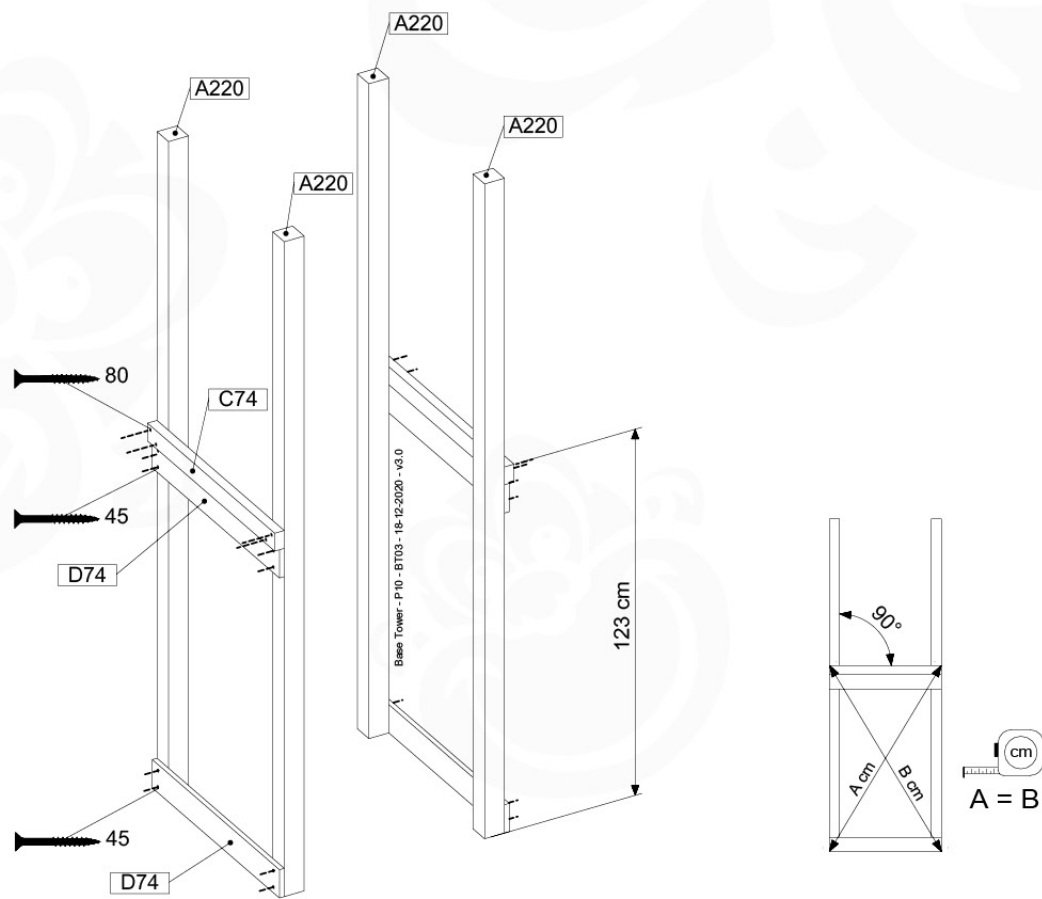

06 Playground Foundation

FD02

06-1

Foundation Plan - P03 - 2/11-2020 - v8

1st Foundation Plan 03

07 Base Tower

BT03

(194_100)

	PartNo	PartName	QTY.
Hardware Pack 100_600	001_406	Stealth Screw 8x45	6
	002_220	Gap Point Screw T25 - 5x45	72
	002_223	Gap Point Screw T25 - 5x80	16
Other	007_001	Ground-anchor	2
Hardware Pack 100_600	022_31x	bpc-base version 3	4
	022_84x	bpc cover	4
Wood	A220	Post 70x70 L2200	4
	C74	Beam 740 mm	4
	D60	Board 600 mm	10
	D74	Board 740 mm	8

Base Tower - P04 - BT03 - 18-12-2020 - v3.0

07-1

07-2

07-3

08 Extension Tower

ET01

(194_100)

	PartNo	PartName	QTY.
Hardware Pack 100_600	001_406	Stealth Screw 8x45	4
	002_220	Gap Point Screw T25 - 5x45	60
	002_223	Gap Point Screw T25 - 5x80	12
Other	007_001	Ground-anchor	2
Hardware Pack 100_600	022_31x	bpc-base version 3	2
	022_84x	bpc cover	2
Wood	A200	Post 70x70 L2000	2
	C74	Beam 740 mm	3
	D60	Board 600 mm	9
	D74	Board 740 mm	6