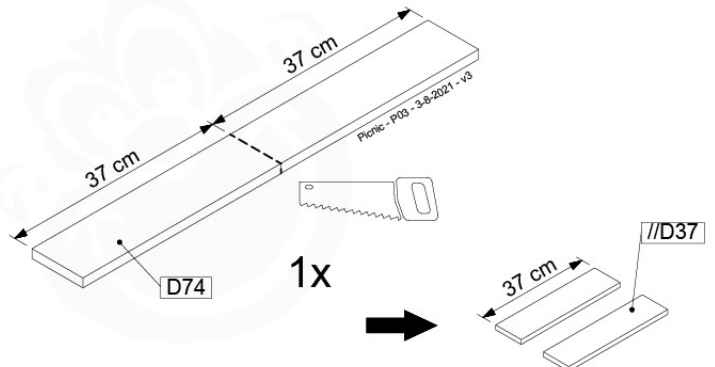

13-Picnic Table

PC01

(194_117)

	PartNo	PartName	QTY.
Hardware Pack 100_615	002_220	Gap Point Screw T25 - 5x45	20
	002_223	Gap Point Screw T25 - 5x80	8
Wood	C62	Beam 620 mm	2
	D60	Board 600 mm	4
	D74	Board 740 mm	1

Picnic - P02 - 3-8-2021 - v3

Jungle Modular At - Picnic_01

13-1