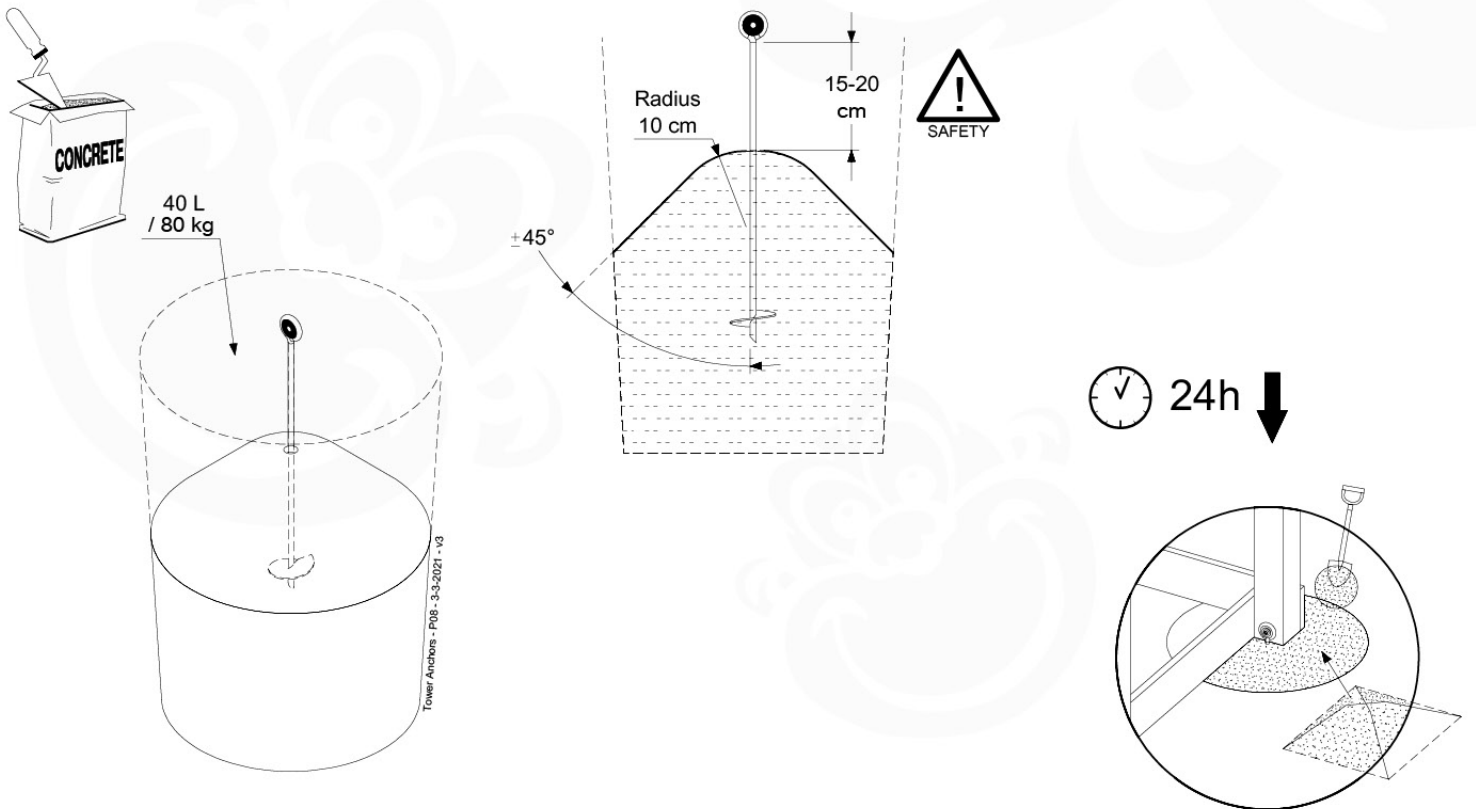

Assembly Package Tower
194_100

007_001

Tower Anchors - R03 - 3-3/2021 - v3

16-1

16-2

17 Add-on

Wavy Star Slide XL

- 324_100 Yellow
- 324_200 Blue
- 324_300 Green
- 324_400 Red
- 324_500 Fuchsia
- 324_600 Dark Green