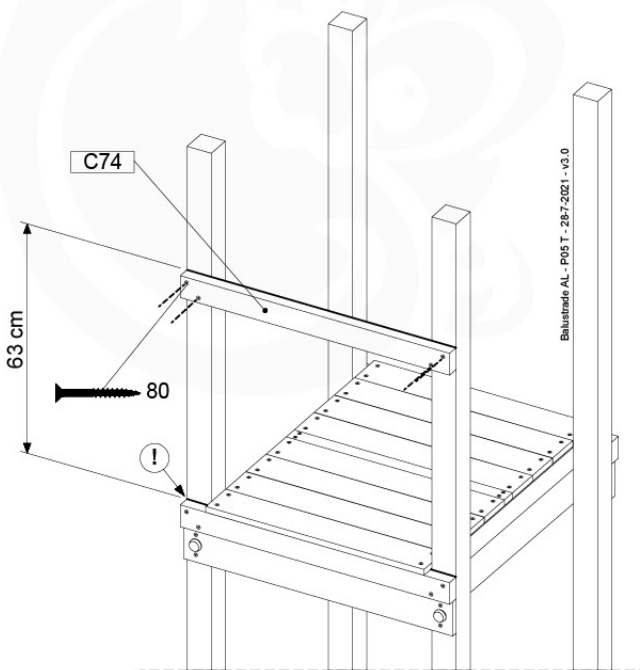

10-1

Balustrade AL - P05 T - 28-7-2021 - v3.0