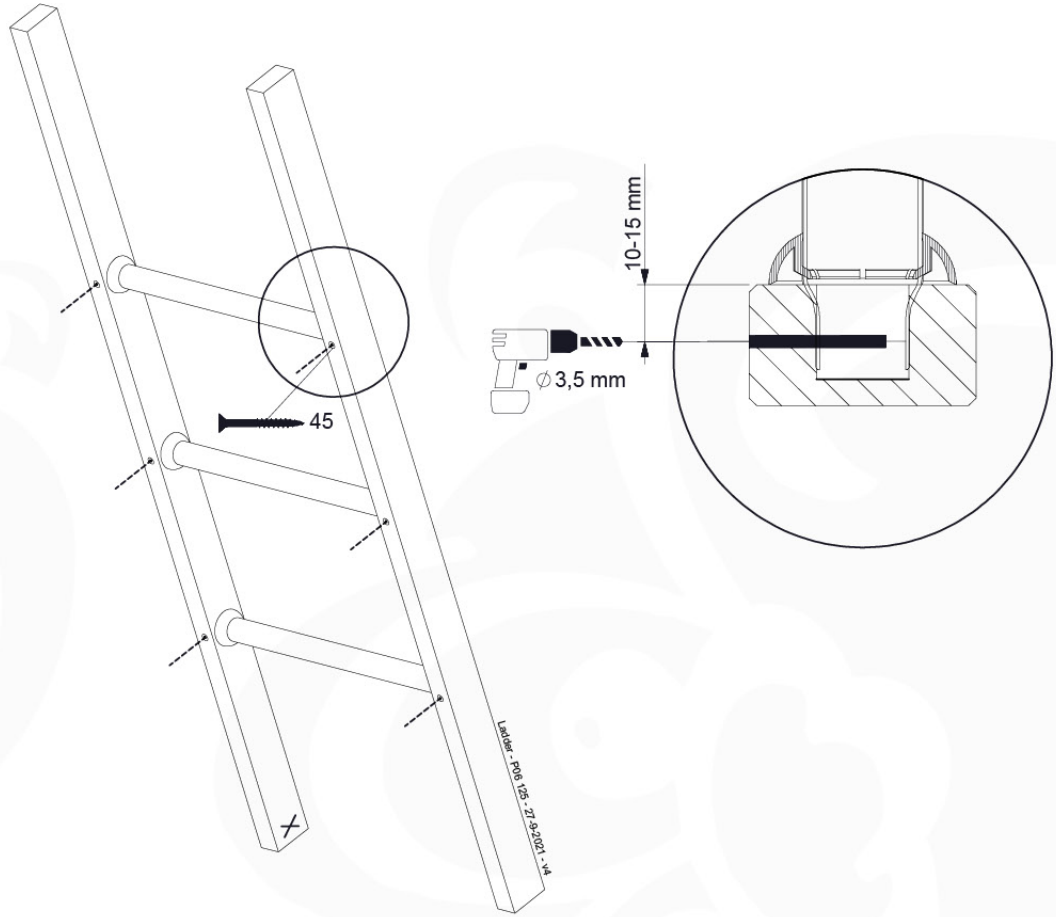

(194_103)

	PartNo	PartName	QTY.
Hardware Pack 100_603	001_404	Stealth Screw 8x30	4
	002_219	Gap Point Screw T25 - 5x30	4
	002_220	Gap Point Screw T25 - 5x45	6
	002_223	Gap Point Screw T25 - 5x80	4
Other	005_03x	Ladder Rung Y/B/G/R	3
	005_522	Connection Bracket Mini Market	2
	022_835	Rung Cap	6
	120_102	Handgrip set (2x Complete)	1
Wood	C74	Beam 740 mm	1
	C130	Beam 1300 mm	2

Ladder - P02 125 - 27-9-2021 - v4

12-1

Ladder - P04 125 - 27-9-2021 - v4

12-2

12-3

12-4

13-Picnic Table

PC01

(194_117)

	PartNo	PartName	QTY.
Hardware Pack 100_615	002_220	Gap Point Screw T25 - 5x45	20
	002_223	Gap Point Screw T25 - 5x80	8
Wood	C62	Beam 620 mm	2
	D60	Board 600 mm	4
	D74	Board 740 mm	1

Picnic - P02 - 3-8-2021 - v3