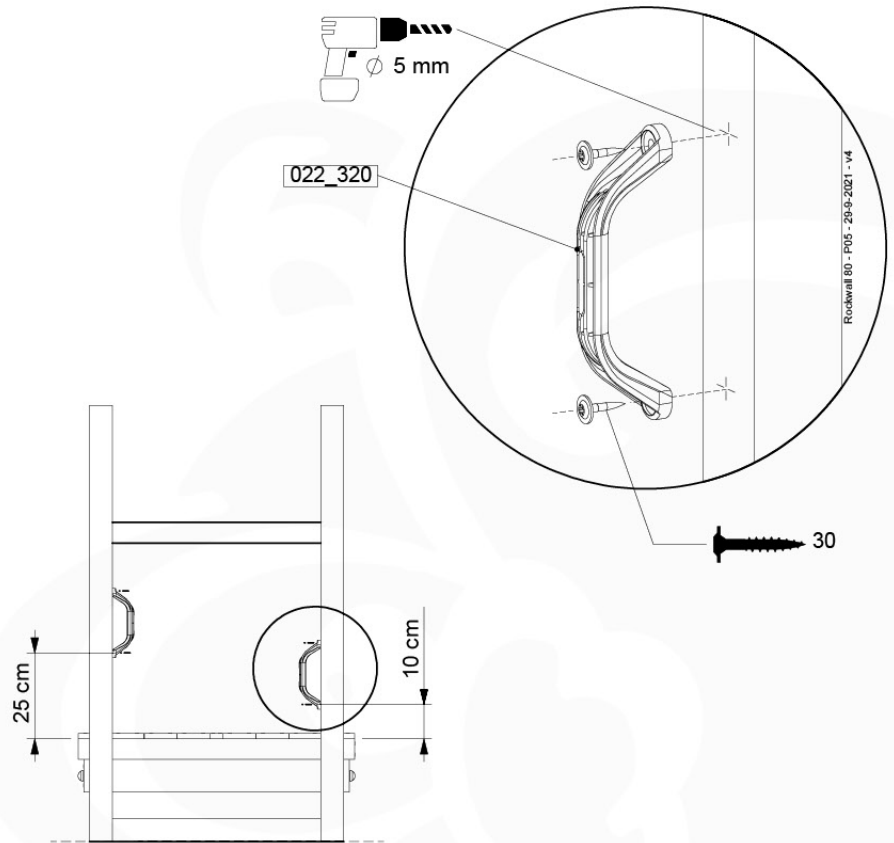

10-1

Balustrade AL - P05 T - 28-7-2021 - v3.0

min. 27mm
max. 65mm

11 Rock Wall

RW01

(194_105)

	PartNo	PartName	QTY.
Hardware pack 100_604	001_102	Washer Head Screw T40 M8x30	8
	002_220	Gap Point Screw T25 - 5x45	24
	002_223	Gap Point Screw T25 - 5x80	4
	003_010	M8 spring lock washer	8
	004_050	M8 22mm Drive in Nut	8
Other	022_50x	Climbing Rock	4
	120_102	Handgrip set (2x Complete)	1
Timber	C74	Beam 740 mm	1
	D74	Board 740 mm	5

Rockwall 80 - P02 - 29-9-2021 - v4

11-1

min. 2,6 cm
max. 8,8 cm

Rockwall 80 - P03 - 29-9-2021 - v4

11-2

11-3

12 Ladder

LA02

(194_103)

	PartNo	PartName	QTY.
Hardware Pack 100_603	001_404	Stealth Screw 8x30	4
	002_219	Gap Point Screw T25 - 5x30	4
	002_220	Gap Point Screw T25 - 5x45	6
	002_223	Gap Point Screw T25 - 5x80	4
Other	005_03x	Ladder Rung Y/B/G/R	3
	005_522	Connection Bracket Mini Market	2
	022_835	Rung Cap	6
	120_102	Handgrip set (2x Complete)	1
Wood	C74	Beam 740 mm	1
	C130	Beam 1300 mm	2