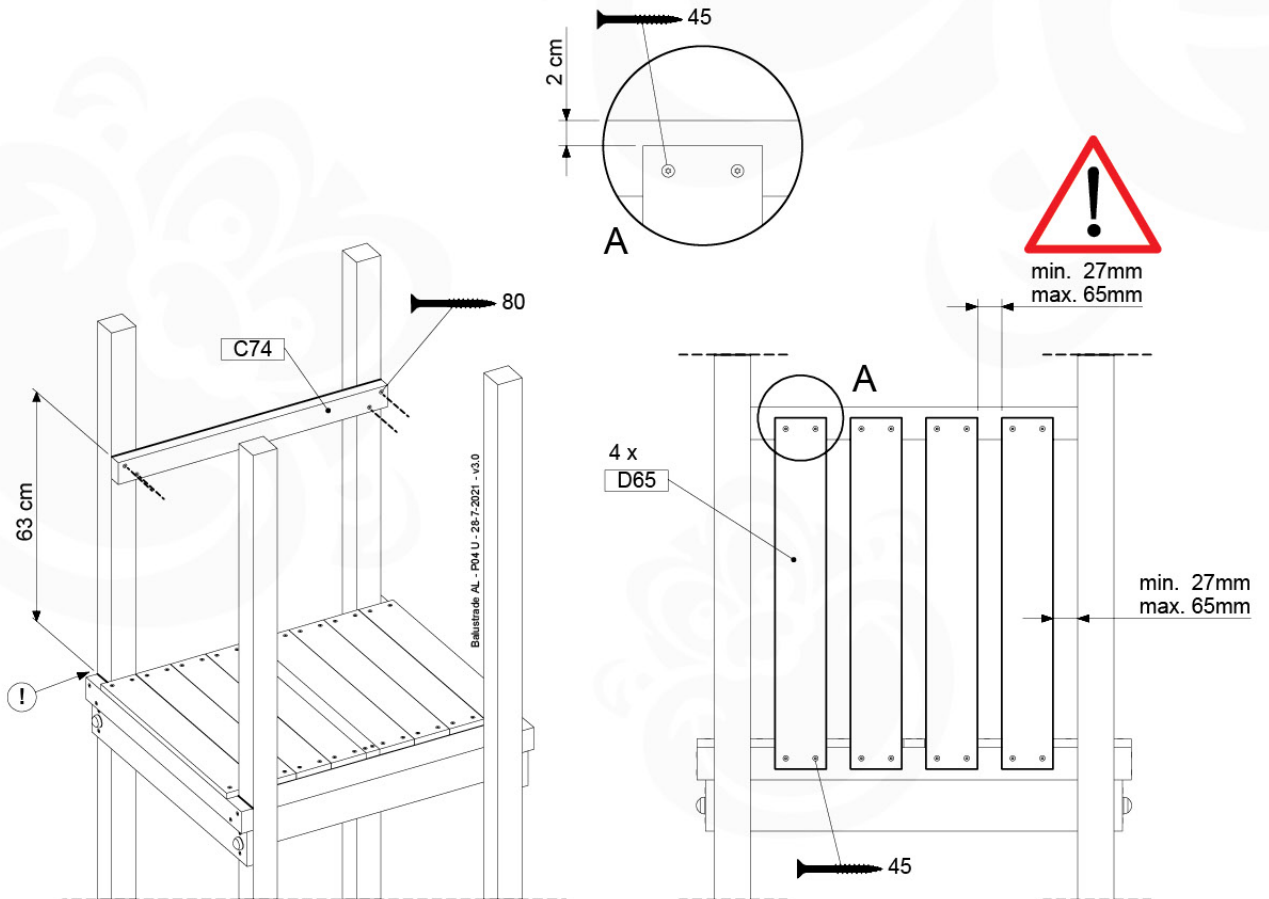

09 Balustrade (1x)

BL01

(194_101)

	PartNo	PartName	QTY.
Hardware Pack 100_601	002_220	Gap Point Screw T25 - 5x45	16
	002_223	Gap Point Screw T25 - 5x80	4
Wood	C74	Beam 740 mm	1
	D65	Board 650 mm	4

Balustrade AL - P02 U - 28.7.2021 - v3.0

09-1