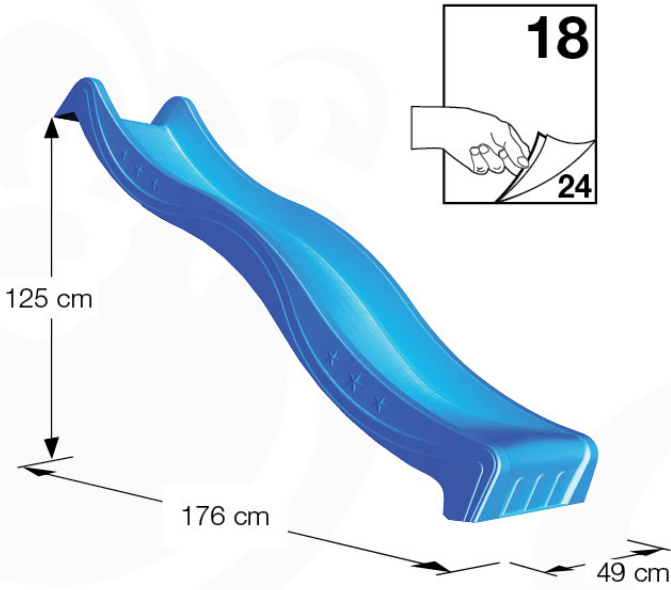

Assembly Package Tower
194_100

007_001

Tower Anchors - R03 - 3-3/2021 - v3

16-1

16-2

17 Add-on

Wavy Star Slide XL

- 324_100 Yellow
- 324_200 Blue
- 324_300 Green
- 324_400 Red
- 324_500 Fuchsia
- 324_600 Dark Green