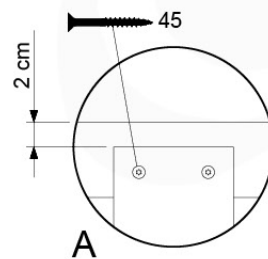

10 Balustrade (2x)

BL02

(194_101)

	PartNo	PartName	QTY.
Hardware Pack 100_601	002_220	Gap Point Screw T25 - 5x45	16
	002_223	Gap Point Screw T25 - 5x80	4
Wood	C74	Beam 740 mm	1
	D65	Board 650 mm	4

Balustrade AL - P03 T - 28-7-2021 - v3.0

10-1

Balustrade AL - P05 T - 28-7-2021 - v3.0

min. 27mm
max. 65mm