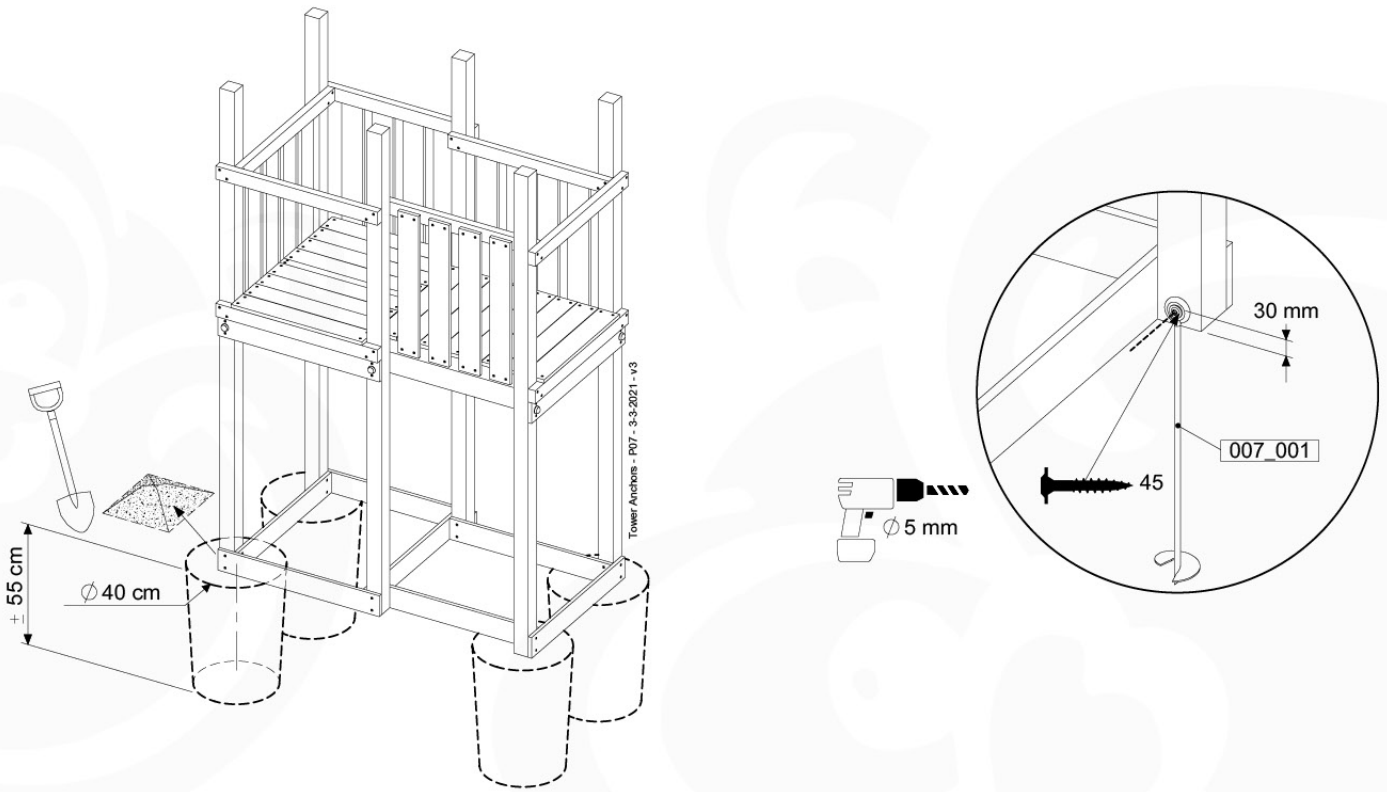

Assembly Package Tower
194_100

007_001

Tower Anchors - R03 - 3-3/2021 - v3

16-1

16-2

17 Add-on

Wavy Star Slide XL

- 324_100 Yellow
- 324_200 Blue
- 324_300 Green
- 324_400 Red
- 324_500 Fuchsia
- 324_600 Dark Green