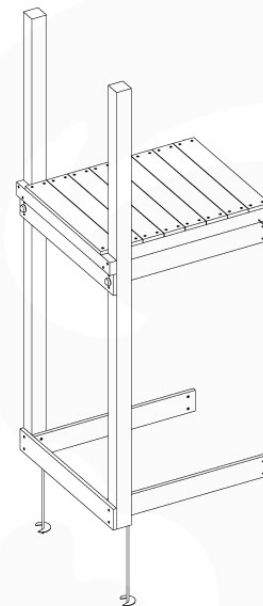

	PartNo	PartName	QTY.
Hardware Pack 100_600	001_406	Stealth Screw 8x45	6
	002_220	Gap Point Screw T25 - 5x45	72
	002_223	Gap Point Screw T25 - 5x80	16
Other	007_001	Ground-anchor	2
Hardware Pack 100_600	022_31x	bpc-base version 3	4
	022_84x	bpc cover	4
Wood	A220	Post 70x70 L2200	4
	C74	Beam 740 mm	4
	D60	Board 600 mm	10
	D74	Board 740 mm	8

Base Tower - P04 - BT03 - 18-12-2020 - v3.0

07-1

07-2

07-3

08 Extension Tower

ET01

(194_100)

	PartNo	PartName	QTY.
Hardware Pack 100_600	001_406	Stealth Screw 8x45	4
	002_220	Gap Point Screw T25 - 5x45	60
	002_223	Gap Point Screw T25 - 5x80	12
Other	007_001	Ground-anchor	2
Hardware Pack 100_600	022_31x	bpc-base version 3	2
	022_84x	bpc cover	2
Wood	A200	Post 70x70 L2000	2
	C74	Beam 740 mm	3
	D60	Board 600 mm	9
	D74	Board 740 mm	6

Extension Tower - P02 - ET01 - 18-12-2020 - v3.0

www.junglegym.com

08-1

08-2

08-3

09 Balustrade (1x)

BL01

(194_101)

	PartNo	PartName	QTY.
Hardware Pack 100_601	002_220	Gap Point Screw T25 - 5x45	16
	002_223	Gap Point Screw T25 - 5x80	4
Wood	C74	Beam 740 mm	1
	D65	Board 650 mm	4

Balustrade AL - P02 U - 28.7.2021 - v3.0