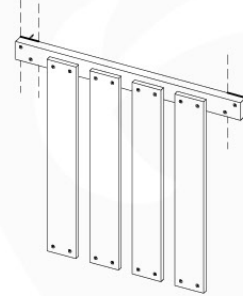

09-1

10 Balustrade (2x)

BL02

(194_101)

	PartNo	PartName	QTY.
Hardware Pack 100_601	002_220	Gap Point Screw T25 - 5x45	16
	002_223	Gap Point Screw T25 - 5x80	4
Wood	C74	Beam 740 mm	1
	D65	Board 650 mm	4

Balustrade AL - P03 T - 28-7-2021 - v3.0