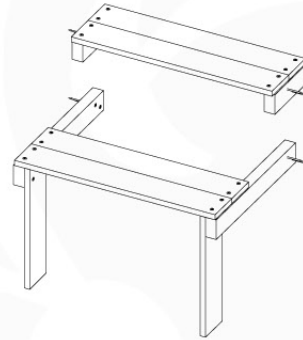

Ladder - P02 125 - 27-9-2021 - v4

12-1

Ladder - P04 125 - 27-9-2021 - v4

12-2

12-3

12-4

13-Picnic Table

PC01

(194_117)

	PartNo	PartName	QTY.
Hardware Pack 100_615	002_220	Gap Point Screw T25 - 5x45	20
	002_223	Gap Point Screw T25 - 5x80	8
Wood	C62	Beam 620 mm	2
	D60	Board 600 mm	4
	D74	Board 740 mm	1

Picnic - P02 - 3-8-2021 - v3