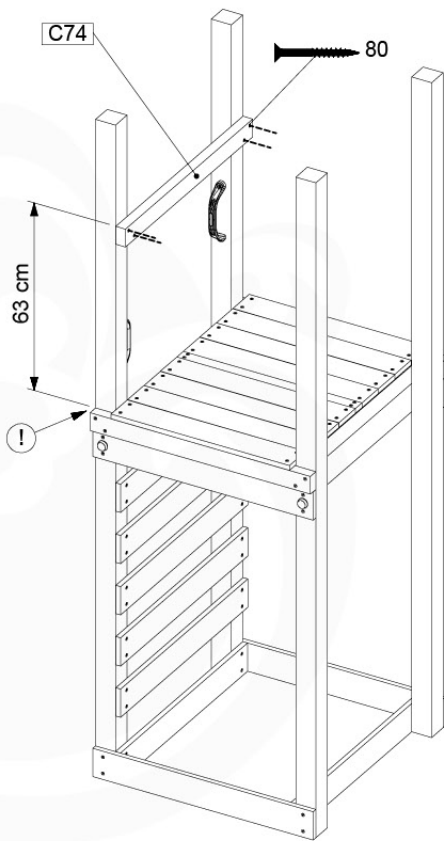

10-1

Balustrade AL - P05 T - 28-7-2021 - v3.0

min. 27mm
max. 65mm

11 Rock Wall

RW01

(194_105)

	PartNo	PartName	QTY.
Hardware pack 100_604	001_102	Washer Head Screw T40 M8x30	8
	002_220	Gap Point Screw T25 - 5x45	24
	002_223	Gap Point Screw T25 - 5x80	4
	003_010	M8 spring lock washer	8
	004_050	M8 22mm Drive in Nut	8
Other	022_50x	Climbing Rock	4
	120_102	Handgrip set (2x Complete)	1
Timber	C74	Beam 740 mm	1
	D74	Board 740 mm	5

Rockwall 80 - P02 - 29-9-2021 - v4

11-1

min. 2,6 cm
max. 8,8 cm

Rockwall 80 - P03 - 29-9-2021 - v4

11-2

11-3

12 Ladder

LA02

(194_103)

	PartNo	PartName	QTY.
Hardware Pack 100_603	001_404	Stealth Screw 8x30	4
	002_219	Gap Point Screw T25 - 5x30	4
	002_220	Gap Point Screw T25 - 5x45	6
	002_223	Gap Point Screw T25 - 5x80	4
Other	005_03x	Ladder Rung Y/B/G/R	3
	005_522	Connection Bracket Mini Market	2
	022_835	Rung Cap	6
	120_102	Handgrip set (2x Complete)	1
Wood	C74	Beam 740 mm	1
	C130	Beam 1300 mm	2