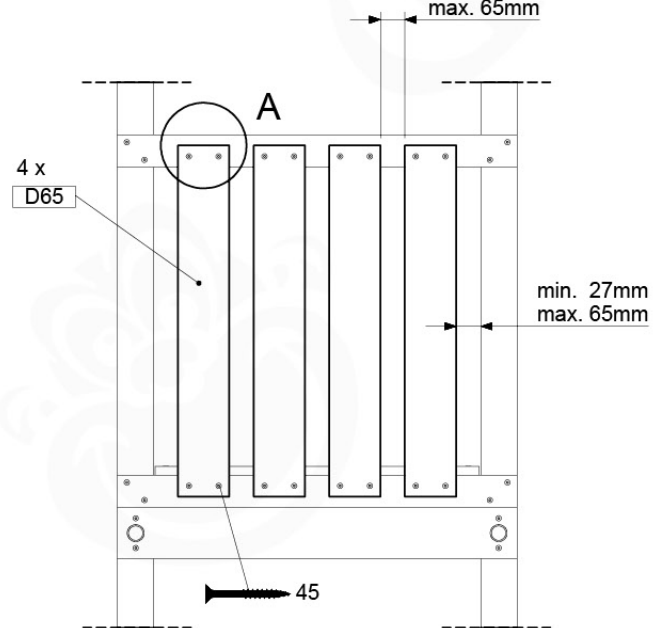

	PartNo	PartName	QTY.
Hardware Pack 100_601	002_220	Gap Point Screw T25 - 5x45	16
	002_223	Gap Point Screw T25 - 5x80	4
Wood	C74	Beam 740 mm	1
	D65	Board 650 mm	4

Balustrade AL - P02 U - 28.7.2021 - v3.0

09-1

10 Balustrade (2x)

BL02

(194_101)

	PartNo	PartName	QTY.
Hardware Pack 100_601	002_220	Gap Point Screw T25 - 5x45	16
	002_223	Gap Point Screw T25 - 5x80	4
Wood	C74	Beam 740 mm	1
	D65	Board 650 mm	4

Balustrade AL - P03 T - 28-7-2021 - v3.0

10-1

Balustrade AL - P05 T - 28-7-2021 - v3.0

min. 27mm
max. 65mm

11 Rock Wall

RW01

(194_105)

	PartNo	PartName	QTY.
Hardware pack 100_604	001_102	Washer Head Screw T40 M8x30	8
	002_220	Gap Point Screw T25 - 5x45	24
	002_223	Gap Point Screw T25 - 5x80	4
	003_010	M8 spring lock washer	8
	004_050	M8 22mm Drive in Nut	8
Other	022_50x	Climbing Rock	4
	120_102	Handgrip set (2x Complete)	1
Timber	C74	Beam 740 mm	1
	D74	Board 740 mm	5