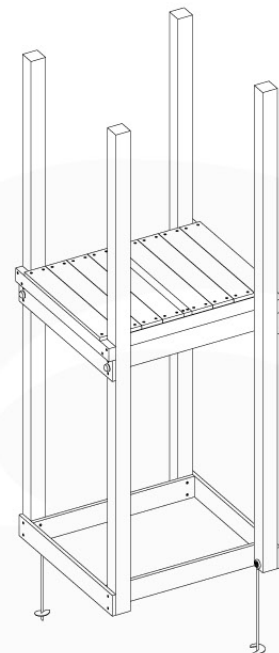

06 Playground Foundation

FD02

06-1

Foundation Plan - P03 - 2/11-2020 - v8

1st Foundation Plan 03

07 Base Tower

BT03

(194_100)

	PartNo	PartName	QTY.
Hardware Pack 100_600	001_406	Stealth Screw 8x45	6
	002_220	Gap Point Screw T25 - 5x45	72
	002_223	Gap Point Screw T25 - 5x80	16
Other	007_001	Ground-anchor	2
Hardware Pack 100_600	022_31x	bpc-base version 3	4
	022_84x	bpc cover	4
Wood	A220	Post 70x70 L2200	4
	C74	Beam 740 mm	4
	D60	Board 600 mm	10
	D74	Board 740 mm	8

Base Tower - P04 - BT03 - 18-12-2020 - v3.0

07-1

07-2

07-3

08 Extension Tower

ET01

(194_100)

	PartNo	PartName	QTY.
Hardware Pack 100_600	001_406	Stealth Screw 8x45	4
	002_220	Gap Point Screw T25 - 5x45	60
	002_223	Gap Point Screw T25 - 5x80	12
Other	007_001	Ground-anchor	2
Hardware Pack 100_600	022_31x	bpc-base version 3	2
	022_84x	bpc cover	2
Wood	A200	Post 70x70 L2000	2
	C74	Beam 740 mm	3
	D60	Board 600 mm	9
	D74	Board 740 mm	6