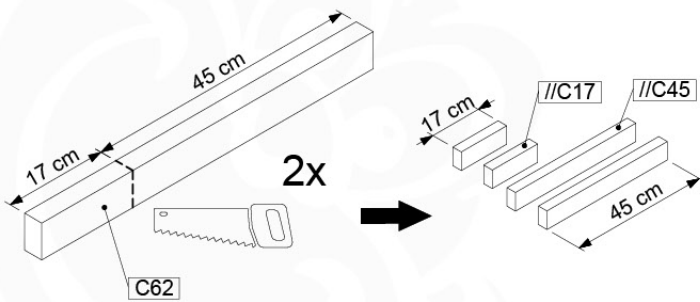

13-Picnic Table

PC01

(194_117)

	PartNo	PartName	QTY.
Hardware Pack 100_615	002_220	Gap Point Screw T25 - 5x45	20
	002_223	Gap Point Screw T25 - 5x80	8
Wood	C62	Beam 620 mm	2
	D60	Board 600 mm	4
	D74	Board 740 mm	1

Picnic - P02 - 3-8-2021 - v3

Jungle Modular At - Picnic_01

13-1