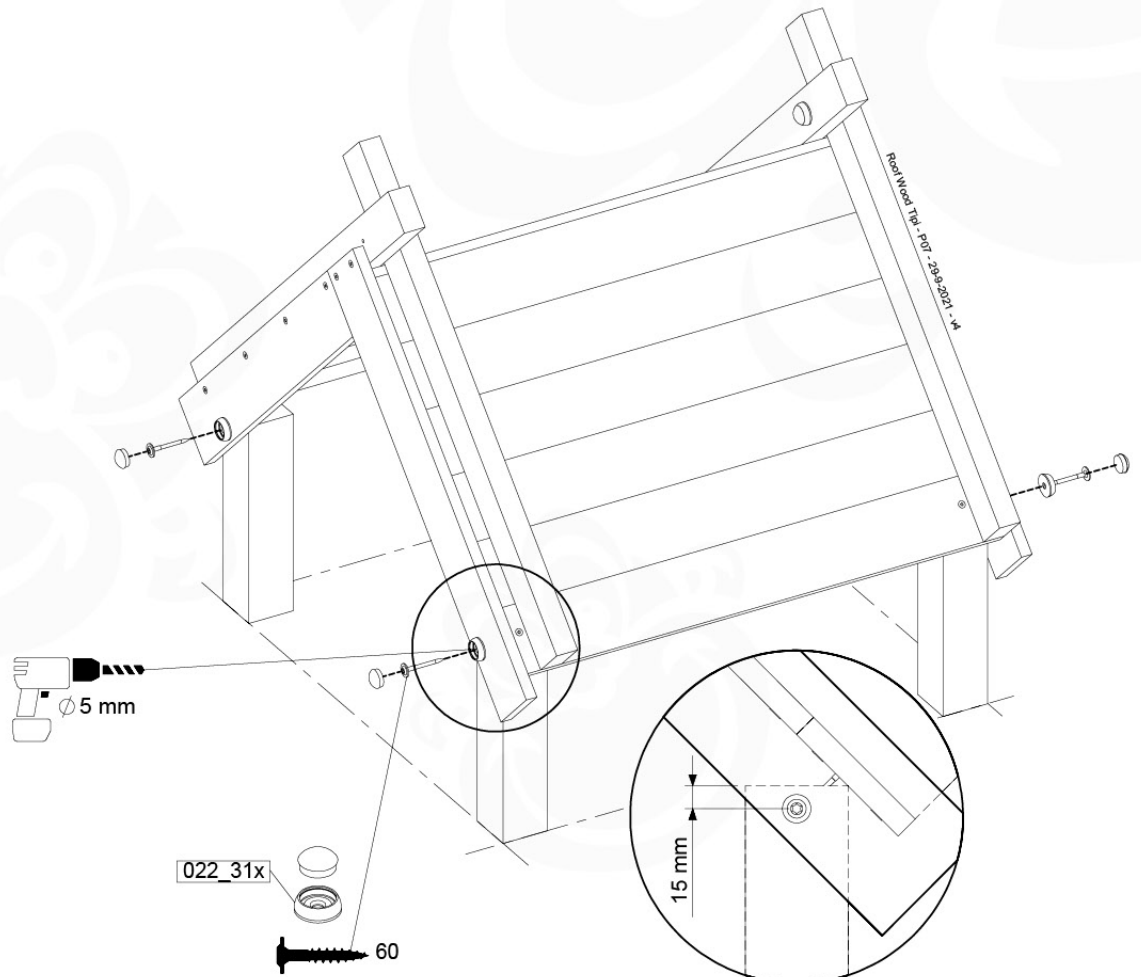

Jungle Modular At - Picnic_01

13-1

13-2

14-4

14-5

15 Swing Frame / Climb Frame

16

+