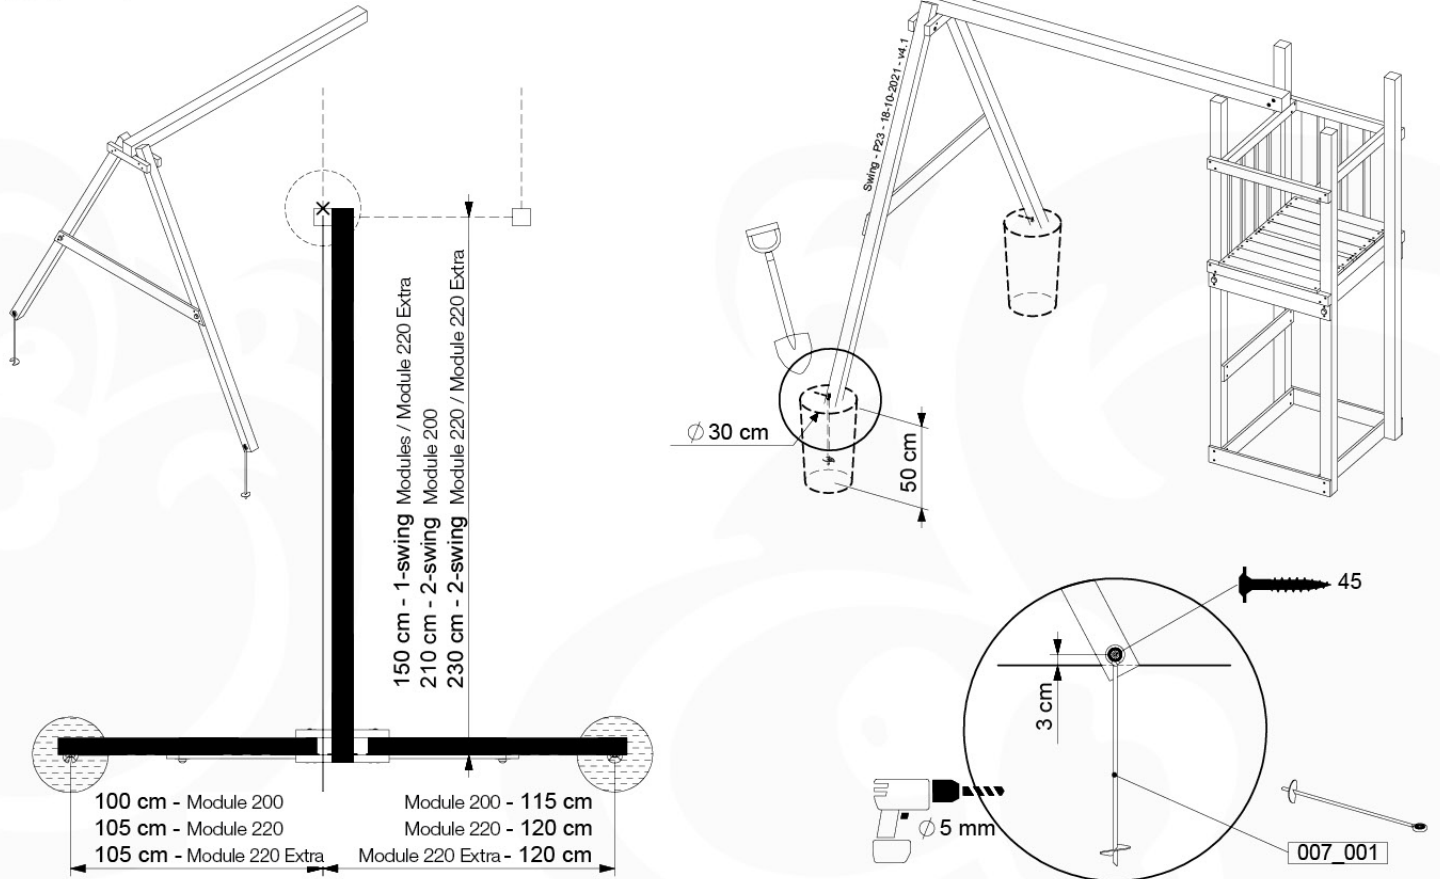

05-6

| | PartNo | PartName | QTY. |
|---------------|---------|----------------------------|------|
| Hardware Pack | 001_406 | Stealth Screw 8x45 | 4 |
| | 001_417 | Stealth Screw 8x80 | 4 |
| | 001_422 | Stealth Screw 8x137 | 3 |
| | 002_220 | Gap Point Screw T25 - 5x45 | 12 |
| | 002_223 | Gap Point Screw T25 - 5x80 | 6 |
| Other | 005_528 | Swing Beam Bracket 7x7 | 1 |
| | 005_529 | Swing Beam Bracket 9x9 | 1 |
| | 007_001 | Ground-anchor | 2 |
| Hardware Pack | 022_31x | bpc-base version 3 | 2 |
| | 022_84x | bpc cover | 2 |
| | 023_031 | Finishing Washer GPS 5.0 | 2 |
| Other | 101_003 | Swing hook with Carabiner | 4 |

06-7

06-8

06-9

07 - 1

07 - 2

08

09