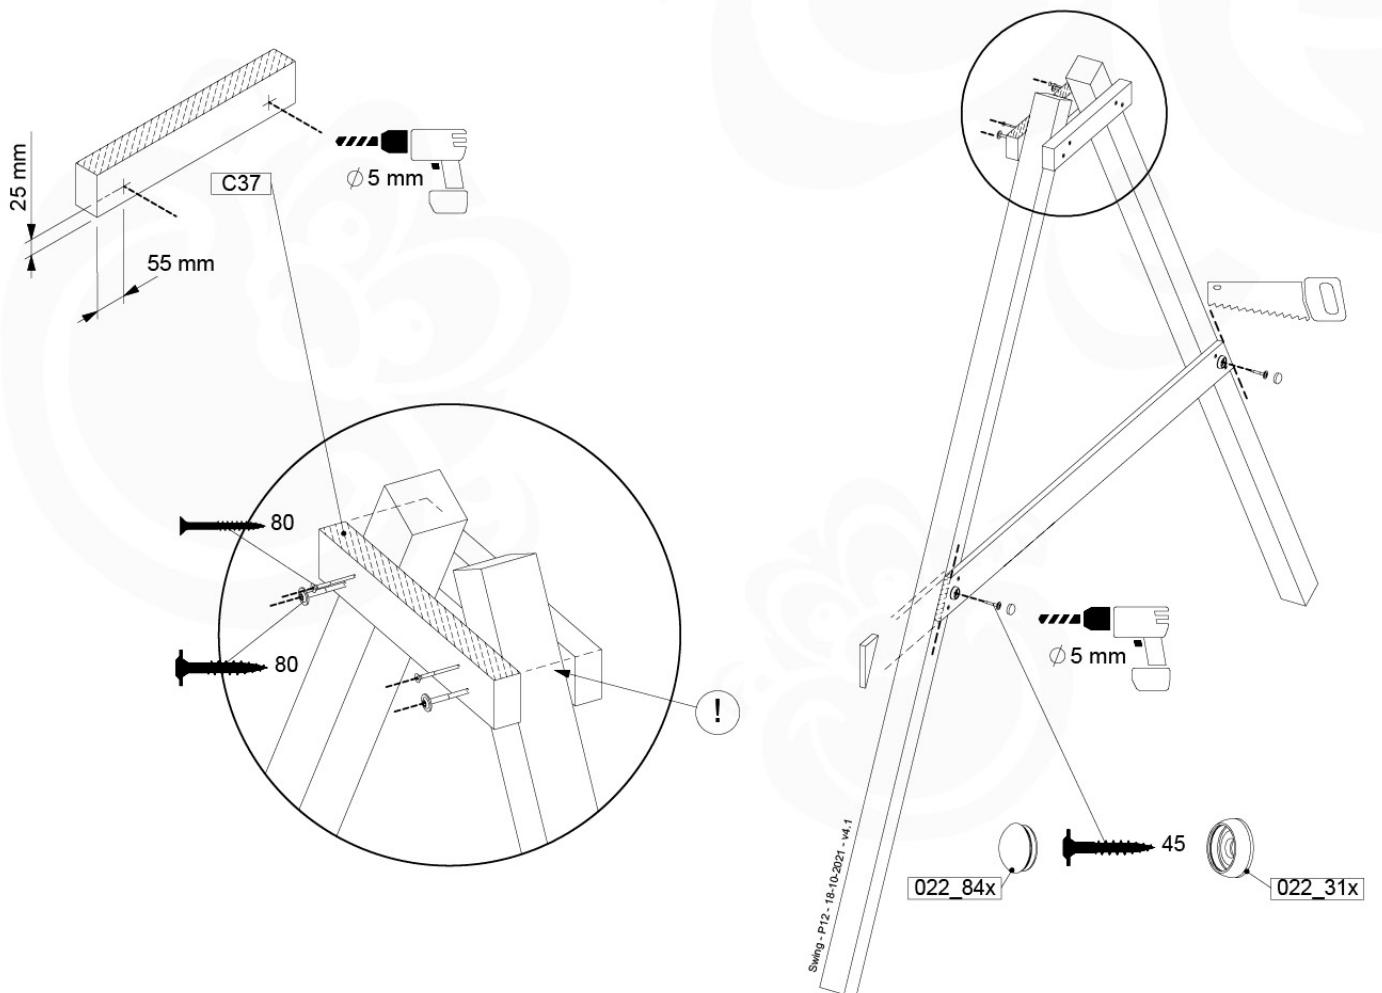

05-6

| | PartNo | PartName | QTY. |
|---------------|---------|----------------------------|------|
| Hardware Pack | 001_406 | Stealth Screw 8x45 | 4 |
| | 001_417 | Stealth Screw 8x80 | 4 |
| | 001_422 | Stealth Screw 8x137 | 3 |
| | 002_220 | Gap Point Screw T25 - 5x45 | 12 |
| | 002_223 | Gap Point Screw T25 - 5x80 | 6 |
| Other | 005_528 | Swing Beam Bracket 7x7 | 1 |
| | 005_529 | Swing Beam Bracket 9x9 | 1 |
| | 007_001 | Ground-anchor | 2 |
| Hardware Pack | 022_31x | bpc-base version 3 | 2 |
| | 022_84x | bpc cover | 2 |
| | 023_031 | Finishing Washer GPS 5.0 | 2 |
| Other | 101_003 | Swing hook with Carabiner | 4 |

1 - 18-10-2021 - 18-10-2021 - 18-10-2021 - 18-10-2021

06-1

1 - 18-10-2021 - 18-10-2021 - 18-10-2021 - 18-10-2021

06-2

06-3

06-4

06-5

06-6