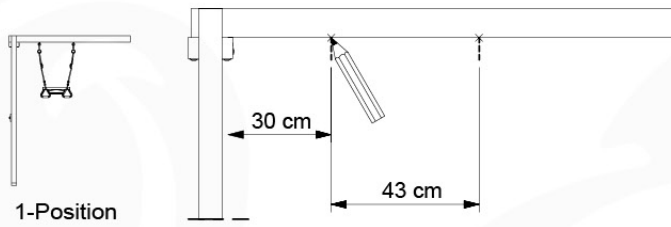

05-6

| | PartNo | PartName | QTY. |
|---------------|---------|----------------------------|------|
| Hardware Pack | 001_406 | Stealth Screw 8x45 | 4 |
| | 001_417 | Stealth Screw 8x80 | 4 |
| | 001_422 | Stealth Screw 8x137 | 3 |
| | 002_220 | Gap Point Screw T25 - 5x45 | 12 |
| | 002_223 | Gap Point Screw T25 - 5x80 | 6 |
| Other | 005_528 | Swing Beam Bracket 7x7 | 1 |
| | 005_529 | Swing Beam Bracket 9x9 | 1 |
| | 007_001 | Ground-anchor | 2 |
| Hardware Pack | 022_31x | bpc-base version 3 | 2 |
| | 022_84x | bpc cover | 2 |
| | 023_031 | Finishing Washer GPS 5.0 | 2 |
| Other | 101_003 | Swing hook with Carabiner | 4 |

1 - 18-10-2021 - 18-10-2021 - 18-10-2021 - 18-10-2021

06-1

1 - 18-10-2021 - 18-10-2021 - 18-10-2021 - 18-10-2021

06-2

06-3

06-4

06-5

06-6