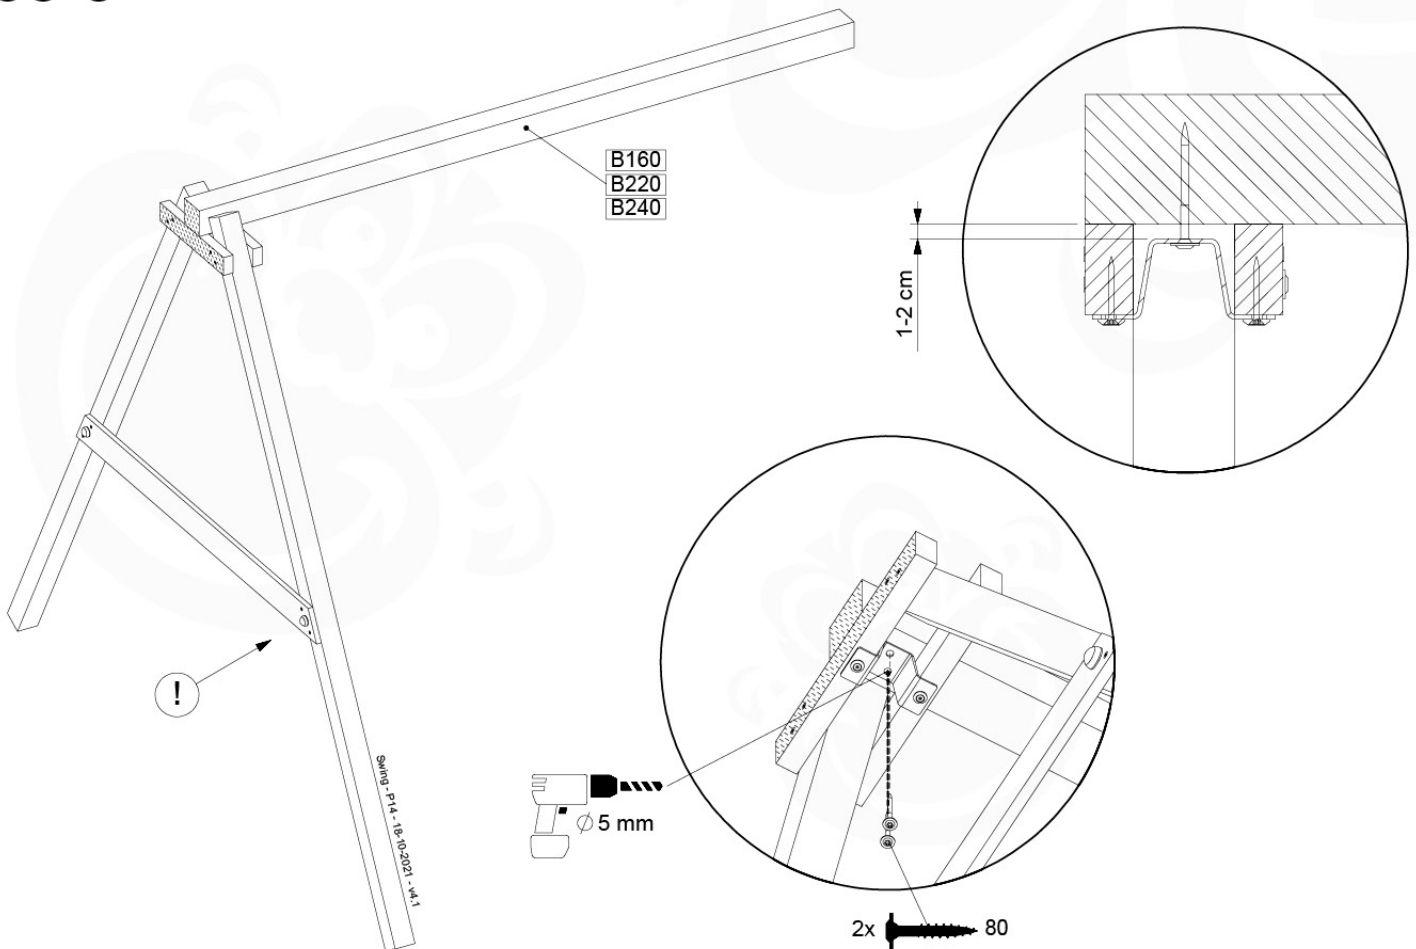

05-6

| | PartNo | PartName | QTY. |
|---------------|---------|----------------------------|------|
| Hardware Pack | 001_406 | Stealth Screw 8x45 | 4 |
| | 001_417 | Stealth Screw 8x80 | 4 |
| | 001_422 | Stealth Screw 8x137 | 3 |
| | 002_220 | Gap Point Screw T25 - 5x45 | 12 |
| | 002_223 | Gap Point Screw T25 - 5x80 | 6 |
| Other | 005_528 | Swing Beam Bracket 7x7 | 1 |
| | 005_529 | Swing Beam Bracket 9x9 | 1 |
| | 007_001 | Ground-anchor | 2 |
| Hardware Pack | 022_31x | bpc-base version 3 | 2 |
| | 022_84x | bpc cover | 2 |
| | 023_031 | Finishing Washer GPS 5.0 | 2 |
| Other | 101_003 | Swing hook with Carabiner | 4 |

1 - 18-10-2021 - 18-10-2021 - 18-10-2021 - 18-10-2021

06-1

1 - 18-10-2021 - 18-10-2021 - 18-10-2021 - 18-10-2021

06-2

06-3

06-4

06-5

06-6