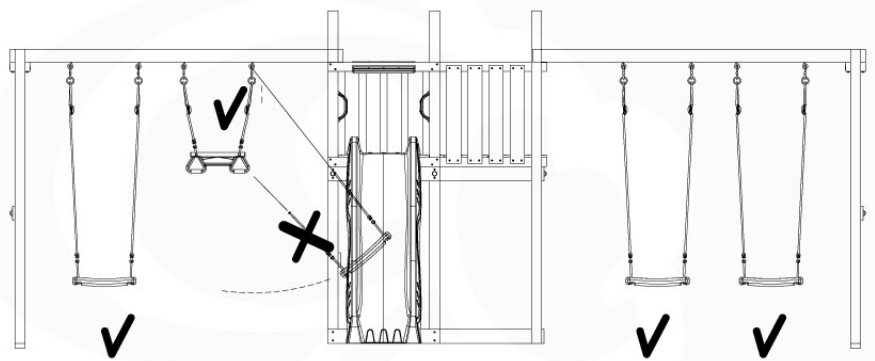

03 Timber

| | | 1-Swing Module 200 | 2-Swing Module 200 | 1-Swing Module 220 | 2-Swing Module 220 | 1-Swing Module 220 Extra | 2-Swing Module 220 Extra |
|----------------------|---|-----------------------|-----------------------|-----------------------|-----------------------|-----------------------------|-----------------------------|
| L | | 657_101 | 657_102 | 657_151 | 657_152 | 650_178 | 650_179 |
| A240 A220 | 239cm - 240cm 219cm - 220cm | 2 x | 2 x | 2 x | 2 x | | |
| B240 B220 B160 | 239cm - 240cm 219cm - 220cm 159cm - 160cm | 1 x | 1 x | 1 x | 1 x | 2 x 1 x | 3 x |
| C37 | 36cm - 37cm | 2 x | 2 x | 2 x | 2 x | 2 x | 2 x |
| D141 | 140cm - 141cm | 2 x | 2 x | 2 x | 2 x | 2 x | 2 x |

26-Oct-2021

04 Product ID

05 Safe Playground Planning

05-1

05-2

05-3

05-4

05-5

05-6

| | PartNo | PartName | QTY. |
|---------------|---------|----------------------------|------|
| Hardware Pack | 001_406 | Stealth Screw 8x45 | 4 |
| | 001_417 | Stealth Screw 8x80 | 4 |
| | 001_422 | Stealth Screw 8x137 | 3 |
| | 002_220 | Gap Point Screw T25 - 5x45 | 12 |
| | 002_223 | Gap Point Screw T25 - 5x80 | 6 |
| Other | 005_528 | Swing Beam Bracket 7x7 | 1 |
| | 005_529 | Swing Beam Bracket 9x9 | 1 |
| | 007_001 | Ground-anchor | 2 |
| Hardware Pack | 022_31x | bpc-base version 3 | 2 |
| | 022_84x | bpc cover | 2 |
| | 023_031 | Finishing Washer GPS 5.0 | 2 |
| Other | 101_003 | Swing hook with Carabiner | 4 |