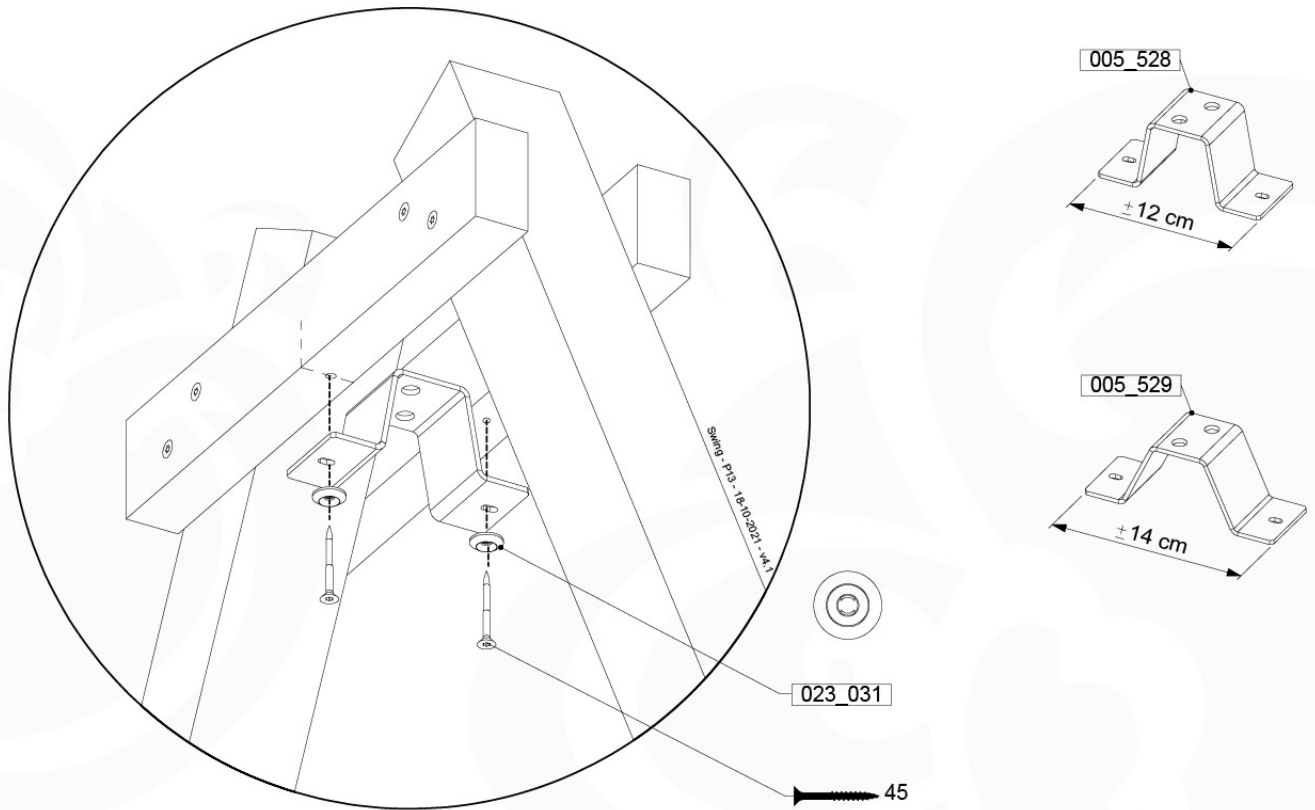

05-6

| | PartNo | PartName | QTY. |
|---------------|---------|----------------------------|------|
| Hardware Pack | 001_406 | Stealth Screw 8x45 | 4 |
| | 001_417 | Stealth Screw 8x80 | 4 |
| | 001_422 | Stealth Screw 8x137 | 3 |
| | 002_220 | Gap Point Screw T25 - 5x45 | 12 |
| | 002_223 | Gap Point Screw T25 - 5x80 | 6 |
| Other | 005_528 | Swing Beam Bracket 7x7 | 1 |
| | 005_529 | Swing Beam Bracket 9x9 | 1 |
| | 007_001 | Ground-anchor | 2 |
| Hardware Pack | 022_31x | bpc-base version 3 | 2 |
| | 022_84x | bpc cover | 2 |
| | 023_031 | Finishing Washer GPS 5.0 | 2 |
| Other | 101_003 | Swing hook with Carabiner | 4 |

1 - 18-10-2021 - 18-10-2021 - 18-10-2021 - 18-10-2021

06-1

1 - 18-10-2021 - 18-10-2021 - 18-10-2021 - 18-10-2021

06-2

06-3

06-4

06-5

06-6