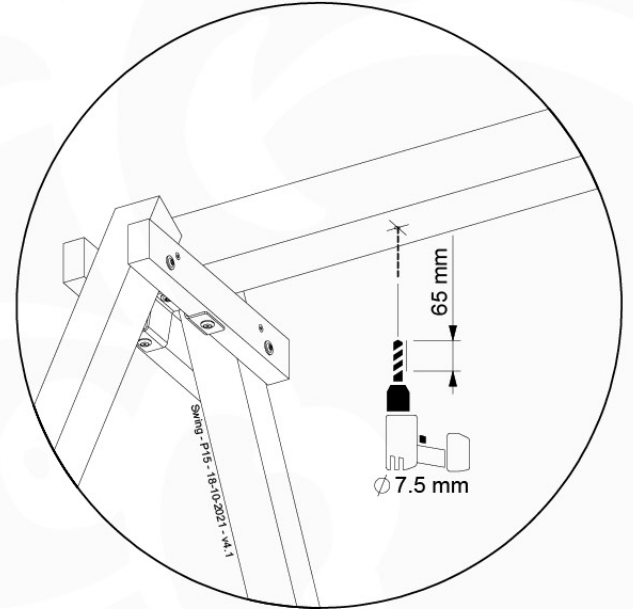

05-6

| | PartNo | PartName | QTY. |
|---------------|---------|----------------------------|------|
| Hardware Pack | 001_406 | Stealth Screw 8x45 | 4 |
| | 001_417 | Stealth Screw 8x80 | 4 |
| | 001_422 | Stealth Screw 8x137 | 3 |
| | 002_220 | Gap Point Screw T25 - 5x45 | 12 |
| | 002_223 | Gap Point Screw T25 - 5x80 | 6 |
| Other | 005_528 | Swing Beam Bracket 7x7 | 1 |
| | 005_529 | Swing Beam Bracket 9x9 | 1 |
| | 007_001 | Ground-anchor | 2 |
| Hardware Pack | 022_31x | bpc-base version 3 | 2 |
| | 022_84x | bpc cover | 2 |
| | 023_031 | Finishing Washer GPS 5.0 | 2 |
| Other | 101_003 | Swing hook with Carabiner | 4 |

1 - 18-10-2021 - 18-10-2021 - 18-10-2021 - 18-10-2021

06-1

1 - 18-10-2021 - 18-10-2021 - 18-10-2021 - 18-10-2021

06-2

06-3

06-4

06-5

06-6