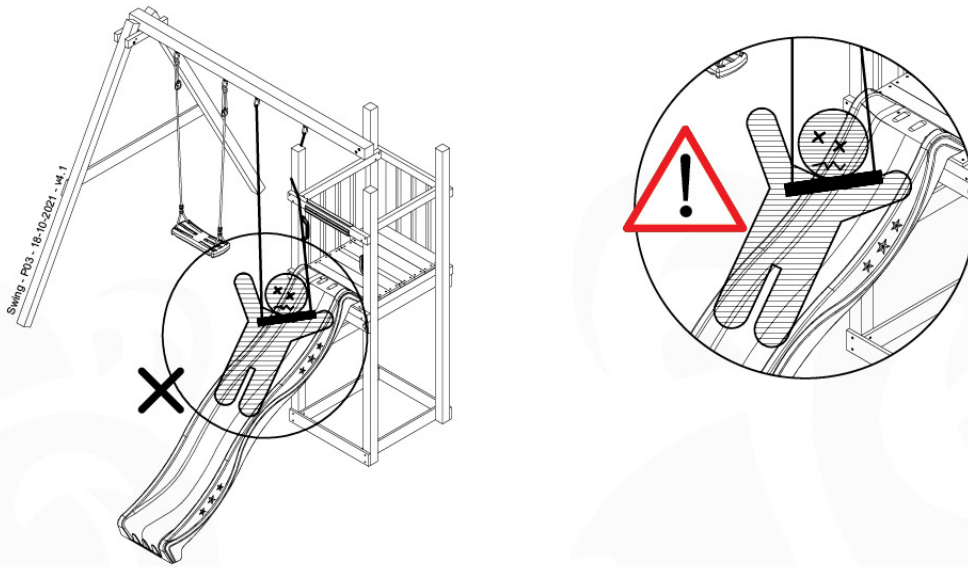

05-6

| | PartNo | PartName | QTY. |
|---------------|---------|----------------------------|------|
| Hardware Pack | 001_406 | Stealth Screw 8x45 | 4 |
| | 001_417 | Stealth Screw 8x80 | 4 |
| | 001_422 | Stealth Screw 8x137 | 3 |
| | 002_220 | Gap Point Screw T25 - 5x45 | 12 |
| | 002_223 | Gap Point Screw T25 - 5x80 | 6 |
| Other | 005_528 | Swing Beam Bracket 7x7 | 1 |
| | 005_529 | Swing Beam Bracket 9x9 | 1 |
| | 007_001 | Ground-anchor | 2 |
| Hardware Pack | 022_31x | bpc-base version 3 | 2 |
| | 022_84x | bpc cover | 2 |
| | 023_031 | Finishing Washer GPS 5.0 | 2 |
| Other | 101_003 | Swing hook with Carabiner | 4 |