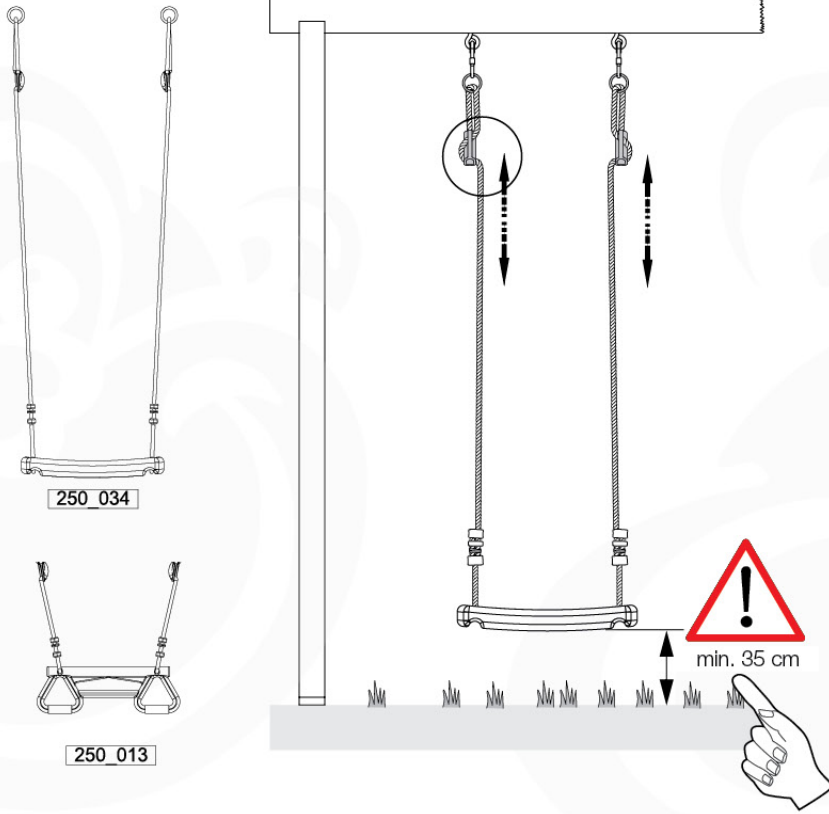

05-6

| | PartNo | PartName | QTY. |
|---------------|---------|----------------------------|------|
| Hardware Pack | 001_406 | Stealth Screw 8x45 | 4 |
| | 001_417 | Stealth Screw 8x80 | 4 |
| | 001_422 | Stealth Screw 8x137 | 3 |
| | 002_220 | Gap Point Screw T25 - 5x45 | 12 |
| | 002_223 | Gap Point Screw T25 - 5x80 | 6 |
| Other | 005_528 | Swing Beam Bracket 7x7 | 1 |
| | 005_529 | Swing Beam Bracket 9x9 | 1 |
| | 007_001 | Ground-anchor | 2 |
| Hardware Pack | 022_31x | bpc-base version 3 | 2 |
| | 022_84x | bpc cover | 2 |
| | 023_031 | Finishing Washer GPS 5.0 | 2 |
| Other | 101_003 | Swing hook with Carabiner | 4 |

06-7

06-8

06-9

07 - 1

07 - 2

08

09