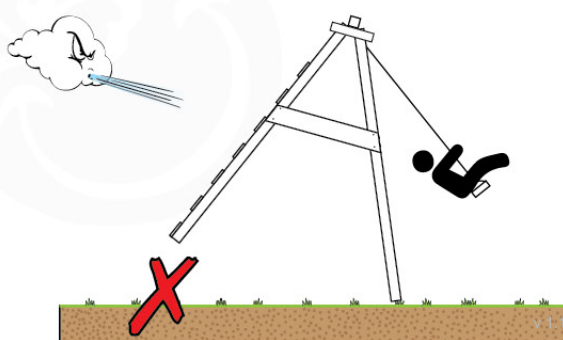

05 Safe Playground Planning

05-1

05-2

05-3

05-4