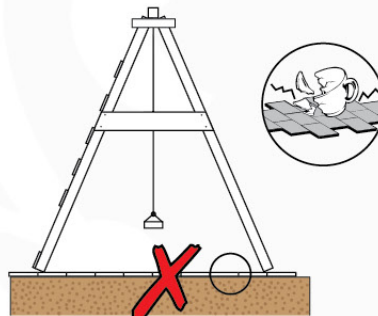

05 Safe Playground Planning

05-1

05-2

05-3

05-4