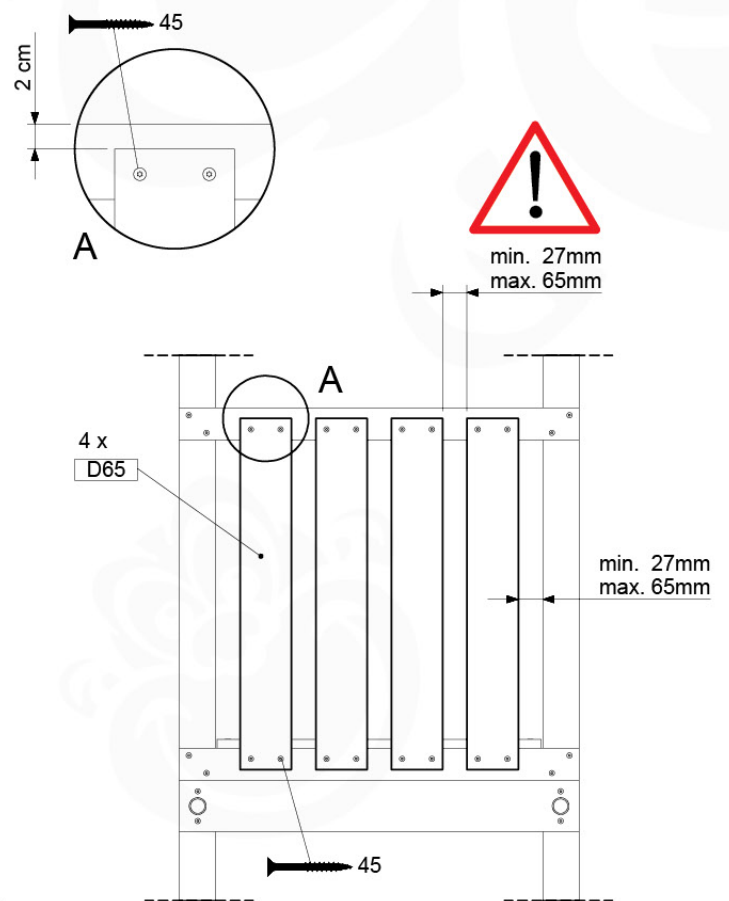

10 Balustrade (2x)

BL02

(194_101)

	PartNo	PartName	QTY.
Hardware Pack 100_601	002_220	Gap Point Screw T25 - 5x45	16
	002_223	Gap Point Screw T25 - 5x80	4
Wood	C74	Beam 740 mm	1
	D65	Board 650 mm	4

Balustrade AL - P03 T - 28-7-2021 - v3.0

10-1

Balustrade AL - P05 T - 28-7-2021 - v3.0