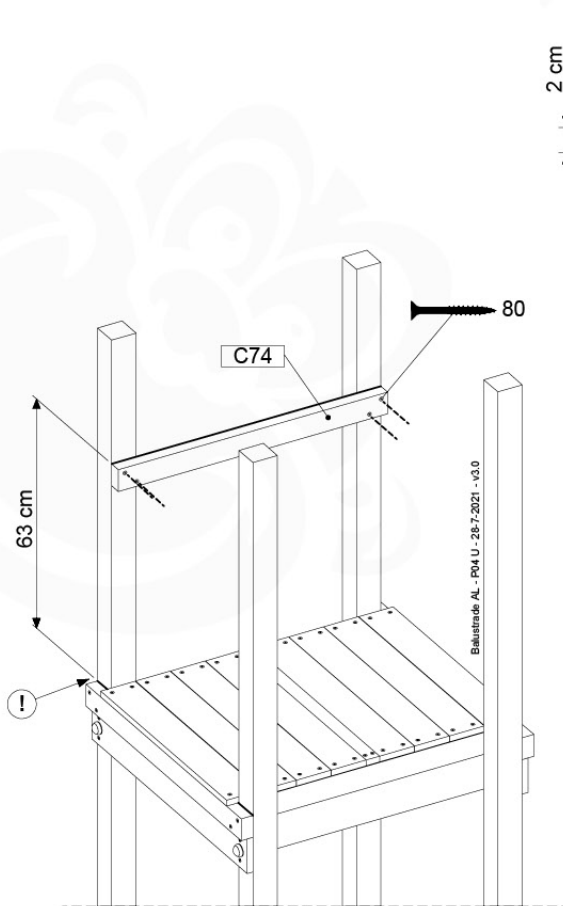

09 Balustrade (1x)

BL01

(194_101)

	PartNo	PartName	QTY.
Hardware Pack 100_601	002_220	Gap Point Screw T25 - 5x45	16
	002_223	Gap Point Screw T25 - 5x80	4
Wood	C74	Beam 740 mm	1
	D65	Board 650 mm	4

Balustrade AL - P02 U - 28-7-2021 - v3.0

09-1

min. 27mm
max. 65mm