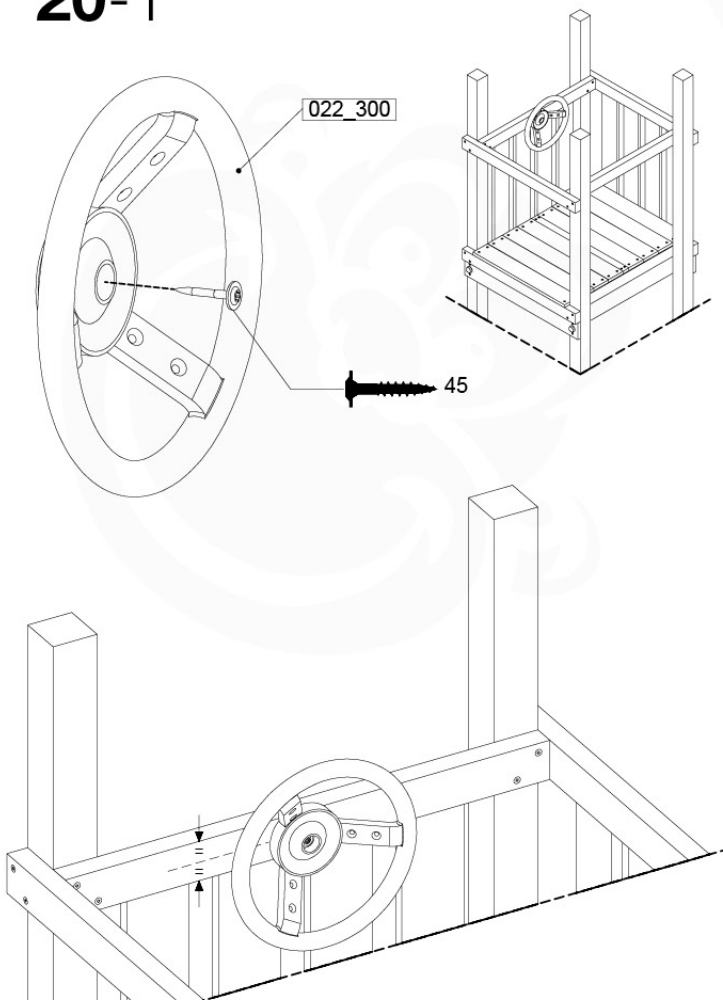

20 Accessories

AC01

(194_119)

	PartNo	PartName	QTY.
Hardware Pack 100_617	001_406	Stealth Screw 8x45	1
	002_041	Dome head screw 4.5 x 20 mm	3
	002_042	Dome head screw 3.5 x 13mm	4
	002_219	Gap Point Screw T25 - 5x30	2
Other	022_300	Steering Wheel	1
	022_800	Rail P/T 105	1
	022_910	Sandpad	1
	103_901	Logo ID Plate	1
	104_107	Tool Set Climbing Units	1
	120_024	Tower Flag	1
	122_302	Telescope	1

Accessory set - P02 - 28-9-2021 - 14

20-1