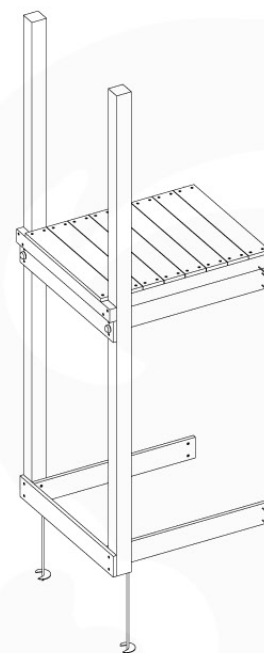

08 Extension Tower

ET02

(194_100)

	PartNo	PartName	QTY.
Hardware Pack 100_600	001_406	Stealth Screw 8x45	4
	002_220	Gap Point Screw T25 - 5x45	60
	002_223	Gap Point Screw T25 - 5x80	12
Other	007_001	Ground-anchor	2
Hardware Pack 100_600	022_31x	bpc-base version 3	2
	022_84x	bpc cover	2
Wood	A220	Post 70x70 L2200	2
	C74	Beam 740 mm	3
	D60	Board 600 mm	9
	D74	Board 740 mm	6

Extension Tower - P03 - ET02 - 18-12-2020 - v3.0