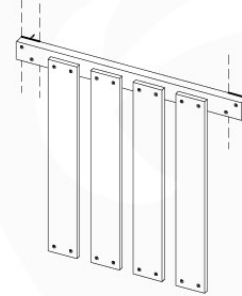

10 Balustrade (2x)

BL02

(194_101)

	PartNo	PartName	QTY.
Hardware Pack 100_601	002_220	Gap Point Screw T25 - 5x45	16
	002_223	Gap Point Screw T25 - 5x80	4
Wood	C74	Beam 740 mm	1
	D65	Board 650 mm	4

Balustrade AL - P03 T - 28-7-2021 - v3.0