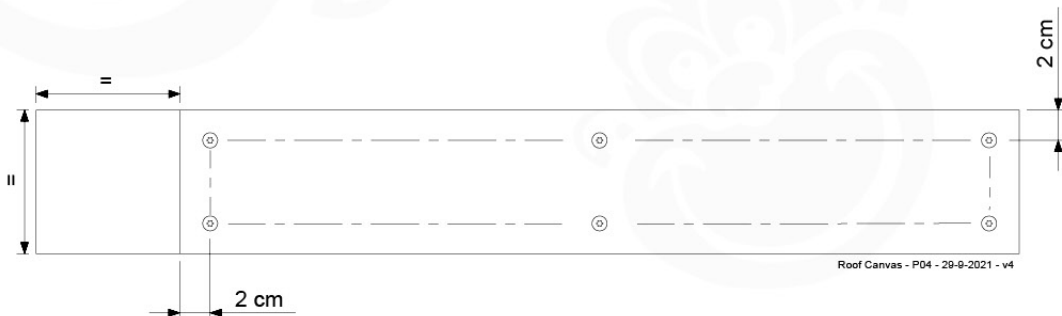

13 Roof Canvas Gable

RF02

(194_108)

	PartNo	PartName	QTY.
Hardware Pack 100_606	001_417	Stealth Screw 8x80	6
	002_219	Gap Point Screw T25 - 5x30	12
	002_220	Gap Point Screw T25 - 5x45	8
	002_223	Gap Point Screw T25 - 5x80	2
	002_308	Gap Point Screw T25 - 5x20	10
	022_31x	bpc-base version 3	6
	022_84x	bpc cover	6
	023_031	Finishing Washer GPS 5.0	10
Other	123_220	Canvas sheet 735x1365mm (min. 735x1250)	1
Timber	C74	Beam 740 mm	1
	D56	Board L=(650 - board width) mm	2
	D65	Board 650 mm	4
	D74	Board 740 mm	2

Roof Canvas - P02 - 29-9-2021 - v4

Modular Kit Roof Canvas

13-1