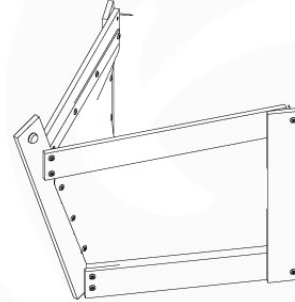

12 Boat

B001

(194_115)

	PartNo	PartName	QTY.
Hardware Pack 100_612	002_219	Gap Point Screw T25 - 5x30	8
	002_220	Gap Point Screw T25 - 5x45	8
	002_223	Gap Point Screw T25 - 5x80	4
	002_308	Gap Point Screw T25 - 5x20	28
	022_84x	bpc cover	2
	022_31x	bpc-base version 3	2
	023_031	Finishing Washer GPS 5.0	40
Other	123_220	Canvas sheet 735x1365mm (fits 2 sides)	1
Wood	D60	Board 600 mm	4
	D74	Board 740 mm	3

Boat - P102 - 3-3-2021 - v3