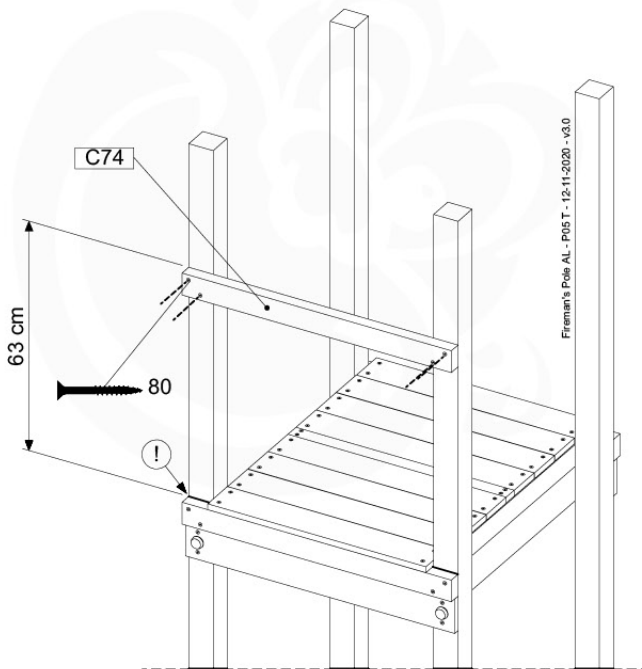

19 Firemans Pole

FP02

(201_275)

	PartNo	PartName	QTY.
Hardware Pack 100_346	001_103	M8 Washer Head Screw 40mm	2
	002_223	Gap Point Screw T25 - 5x80	4
	003_010	M8 spring lock washer	2
	003_040	M8 Washer	2
	004_052	M8 Drive-in Nut 30mm	2
	004_054	M8 Drive-in Nut 45mm	2
	022_31x	bpc-base version 3	2
	022_84x	bpc cover	2
Other	102_915	Fireman's Pole	1
Timber	C74	Beam 740 mm	1

Fireman's Pole AL - P03 T - 12-11-2020 - v3.0

19-1