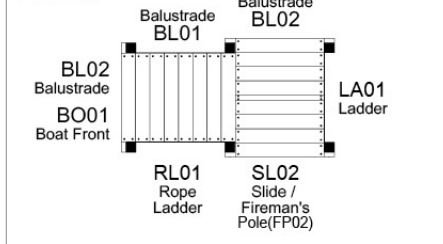

# Jungle Viking

803\_206

Instructions

TOP VIEW Platform