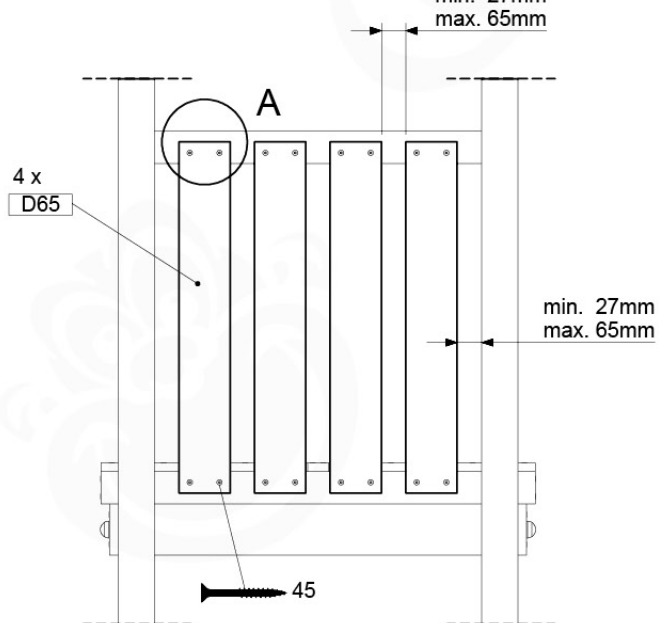

min. 27mm
max. 65mm