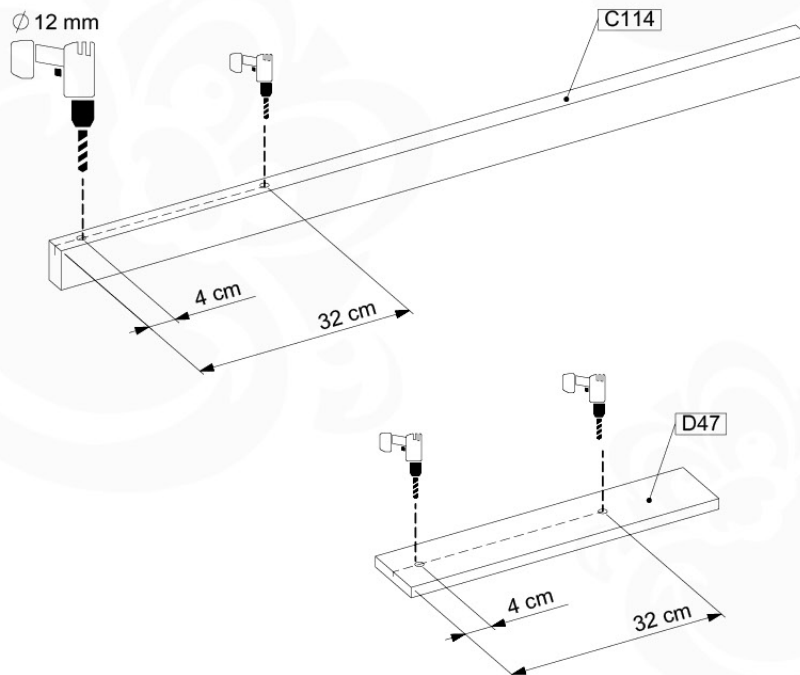

11 Rope Ladder

RL01

(194_115)

	PartNo	PartName	QTY.
Hardware Pack 100_613	001_417	Stealth Screw 8x80	1
	002_220	Gap Point Screw T25 - 5x45	3
	002_223	Gap Point Screw T25 - 5x80	7
Other	020_308	Rope 10mm x 7,6m	1
	022_52x	Rope Ladder Rung -28cm-	6
Wood	C74	Beam 740 mm	1
	C114	Beam 1140 mm	1
	D47	Board 470 mm	1

Rope Ladder - P102 - 5-1-2021 - V3

11-1