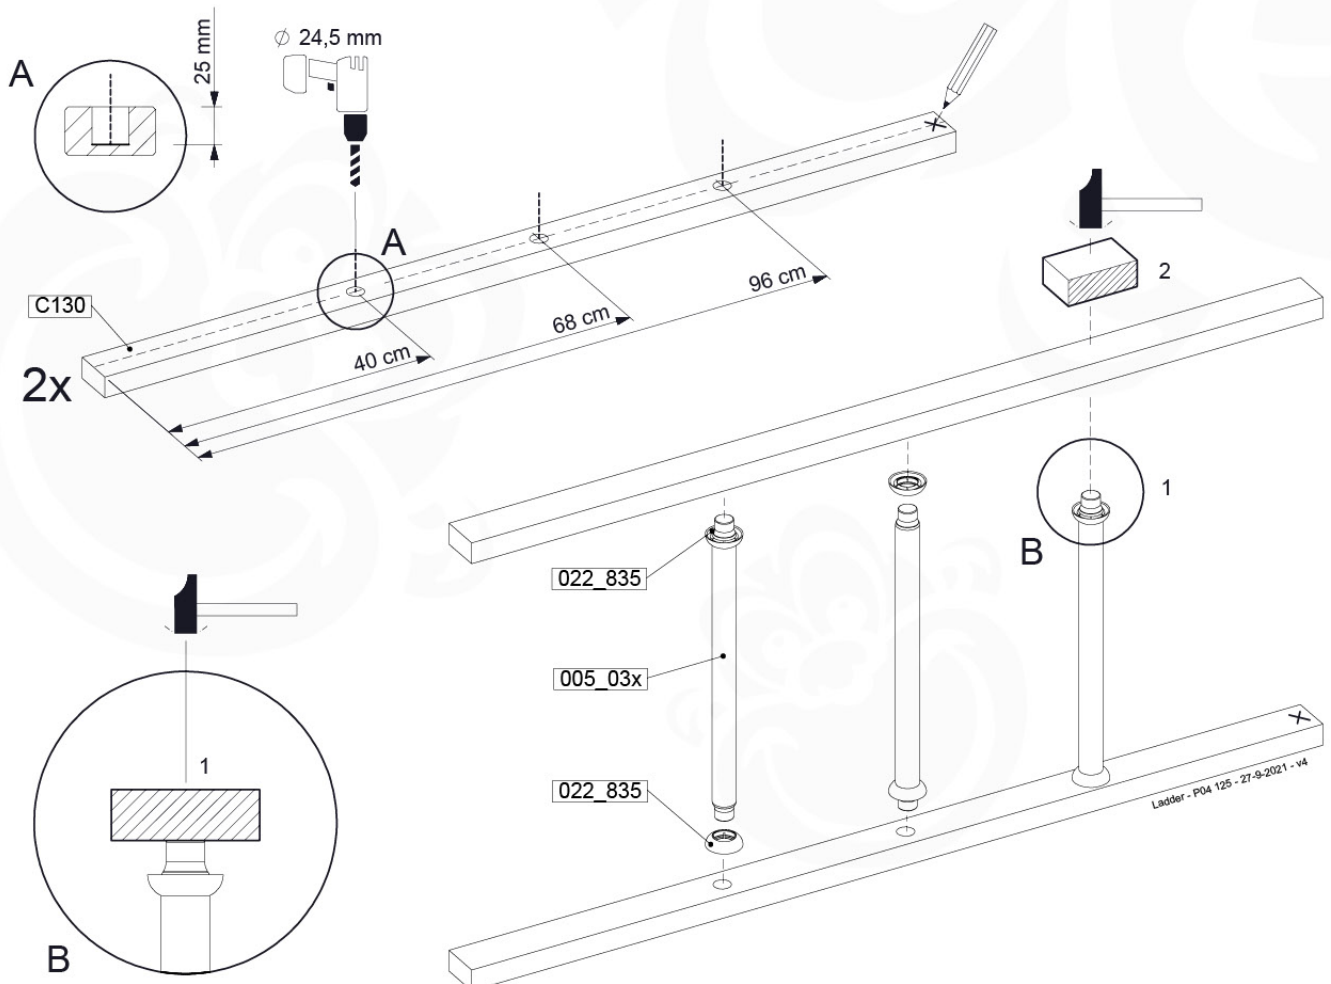

14-1

Ladder - P04 125 - 27-9-2021 - v4