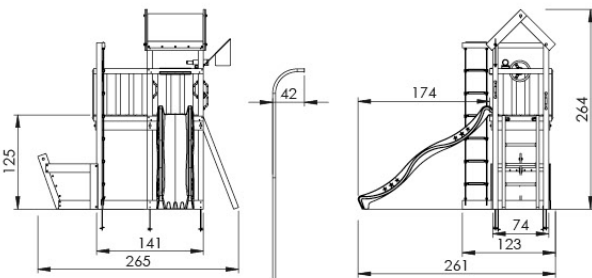

# Jungle Viking

803\_206

Instructions

TOP VIEW Platform