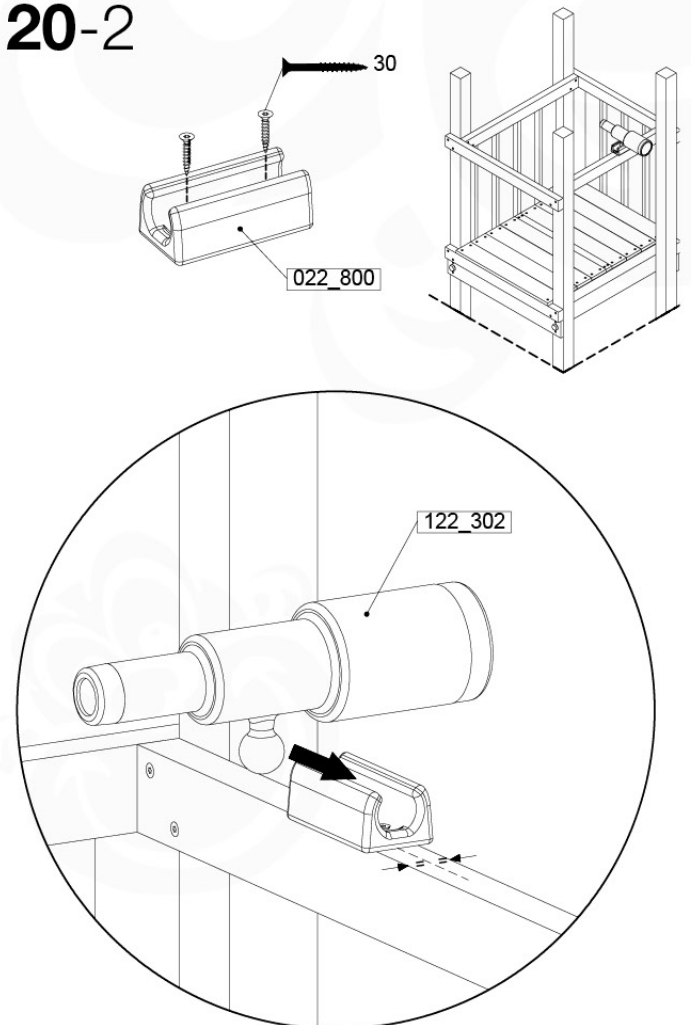

20-2

Accessory set - P03 - 28-9-2021 - 14