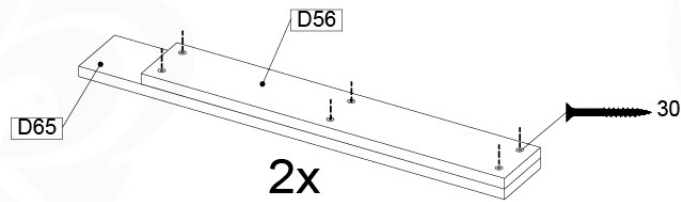

13 Roof Canvas Gable

RF02

(194_108)

	PartNo	PartName	QTY.
Hardware Pack 100_606	001_417	Stealth Screw 8x80	6
	002_219	Gap Point Screw T25 - 5x30	12
	002_220	Gap Point Screw T25 - 5x45	8
	002_223	Gap Point Screw T25 - 5x80	2
	002_308	Gap Point Screw T25 - 5x20	10
	022_31x	bpc-base version 3	6
	022_84x	bpc cover	6
	023_031	Finishing Washer GPS 5.0	10
Other	123_220	Canvas sheet 735x1365mm (min. 735x1250)	1
Timber	C74	Beam 740 mm	1
	D56	Board L=(650 - board width) mm	2
	D65	Board 650 mm	4
	D74	Board 740 mm	2

Roof Canvas - P02 - 29-9-2021 - v4

Modular Kit Roof Canvas

13-1