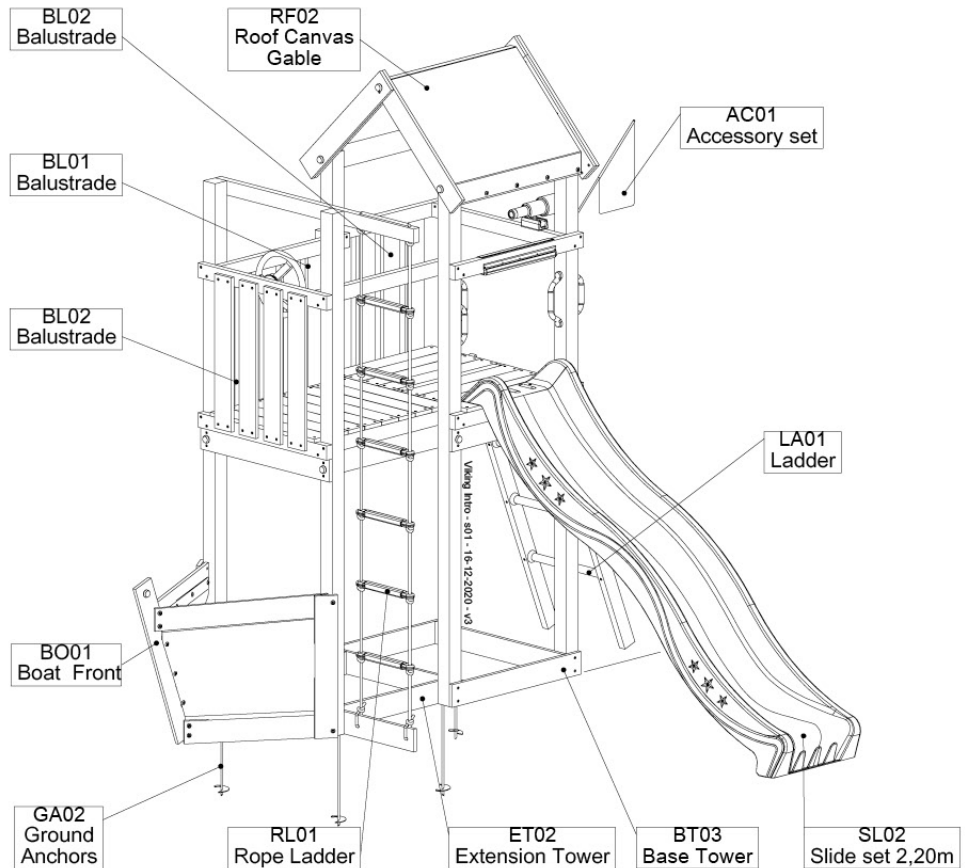

# Jungle Viking

803\_206

Instructions

TOP VIEW Platform