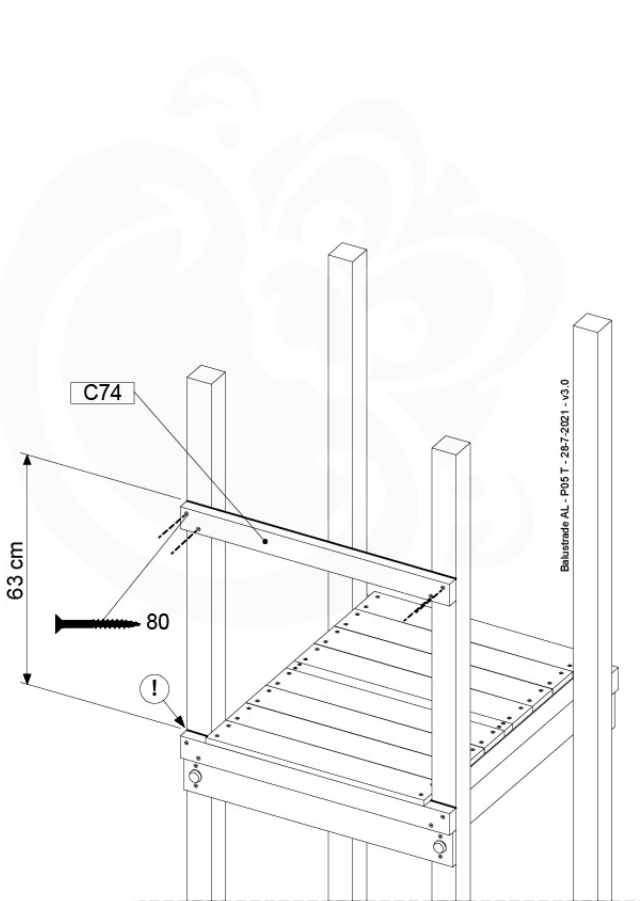

10-1

Balustrade AL - P05 T - 28-7-2021 - v3.0