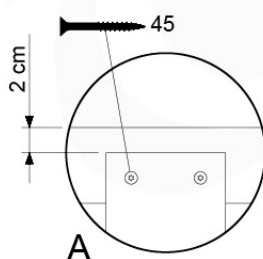

09 Balustrade (1x)

BL01

(194_101)

	PartNo	PartName	QTY.
Hardware Pack 100_601	002_220	Gap Point Screw T25 - 5x45	16
	002_223	Gap Point Screw T25 - 5x80	4
Wood	C74	Beam 740 mm	1
	D65	Board 650 mm	4

Balustrade AL - P02 U - 28-7-2021 - v3.0

09-1

min. 27mm
max. 65mm