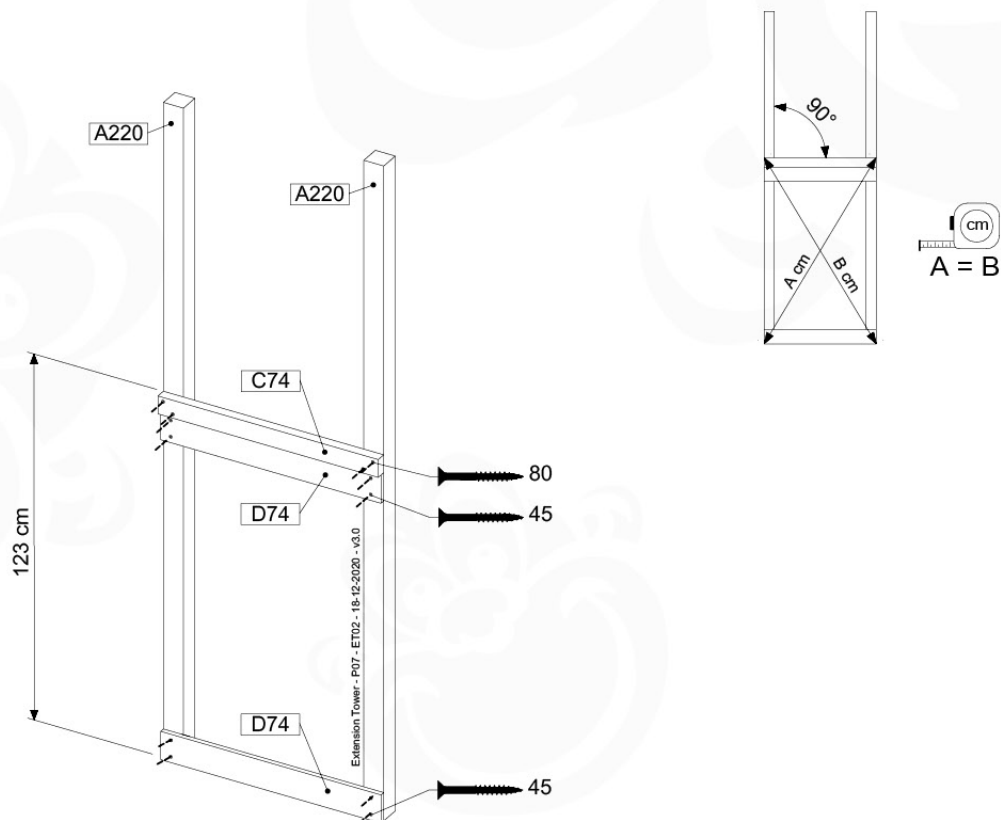

08 Extension Tower

ET02

(194_100)

	PartNo	PartName	QTY.
Hardware Pack 100_600	001_406	Stealth Screw 8x45	4
	002_220	Gap Point Screw T25 - 5x45	60
	002_223	Gap Point Screw T25 - 5x80	12
Other	007_001	Ground-anchor	2
Hardware Pack 100_600	022_31x	bpc-base version 3	2
	022_84x	bpc cover	2
Wood	A220	Post 70x70 L2200	2
	C74	Beam 740 mm	3
	D60	Board 600 mm	9
	D74	Board 740 mm	6

Extension Tower - P03 - ET02 - 18-12-2020 - v3.0

www.junglegym.com

08-1