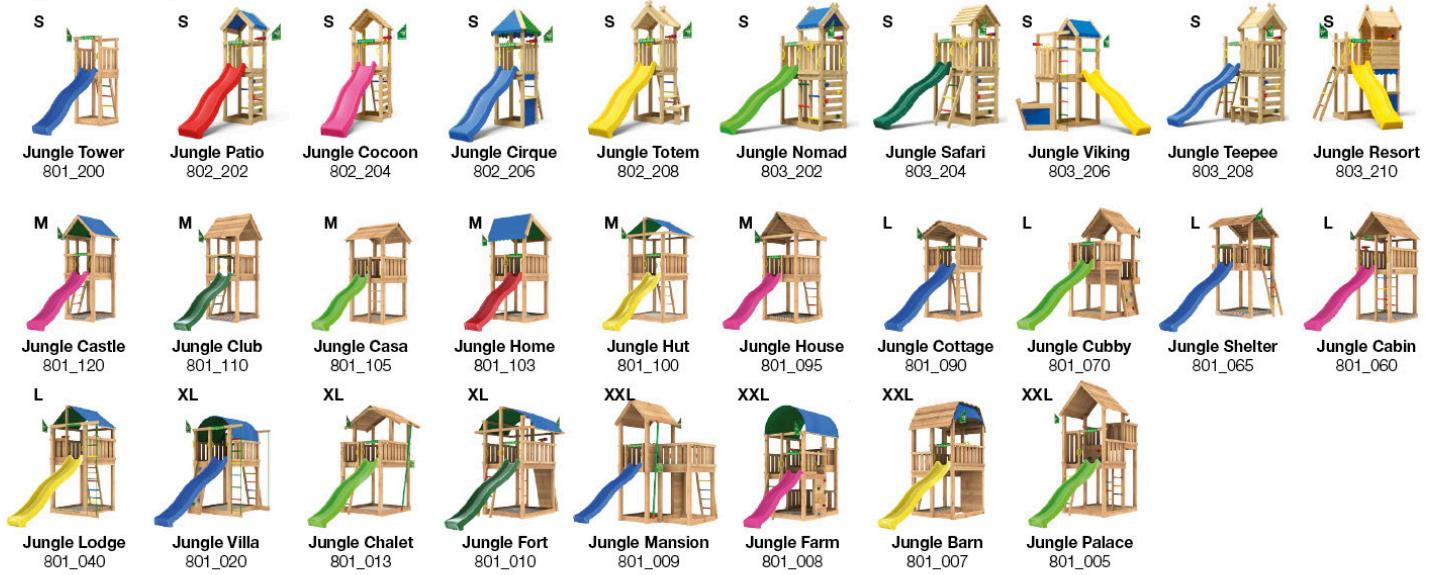

Playtowers