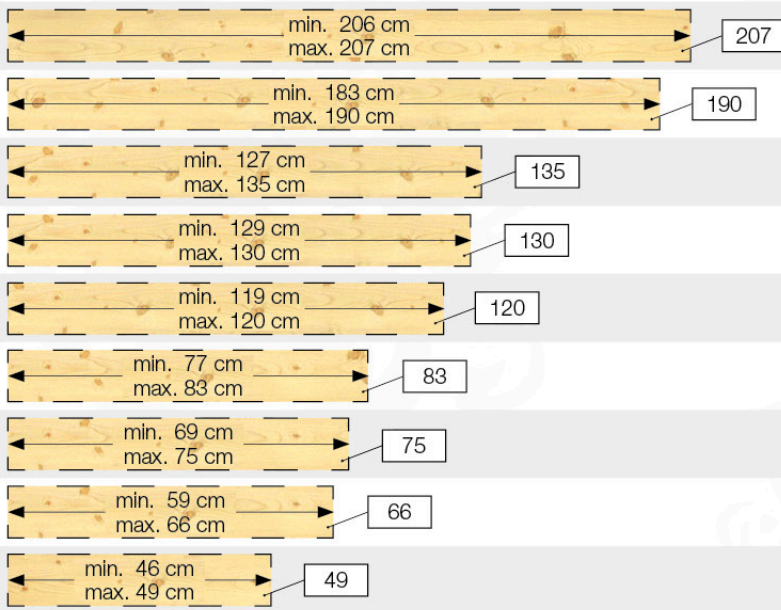

Hardware

Tools

104_107

Timber

630_252

2x

2x

1x