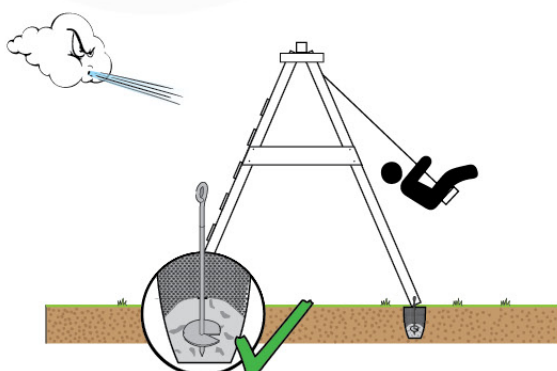

05 Safe Playground Planning

05-1

05-2

05-3

05-4