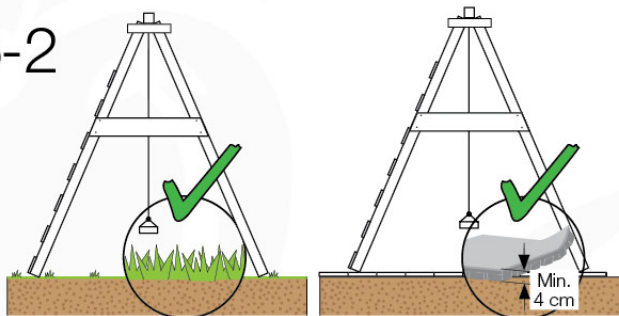

05 Safe Playground Planning

05-1

05-2

05-3

05-4