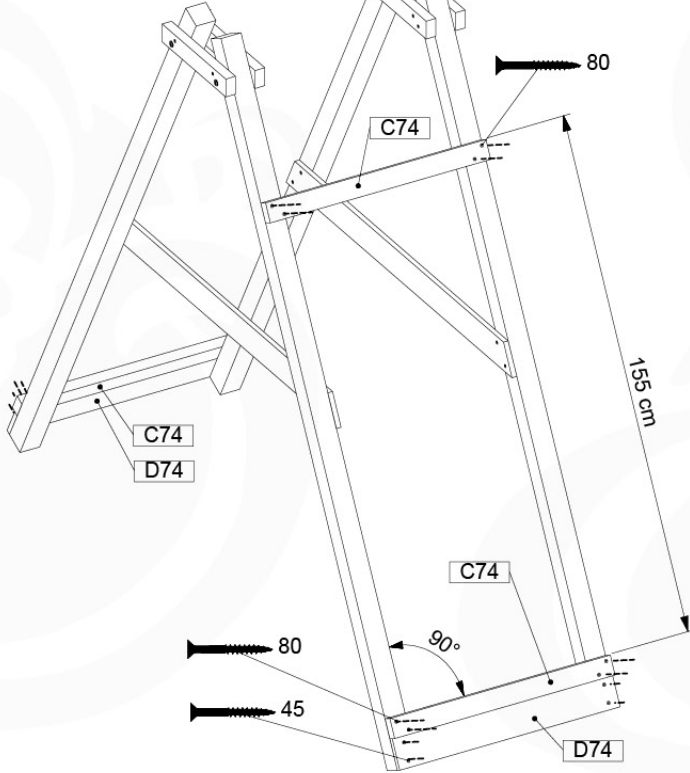

06-4

Climb Module 200