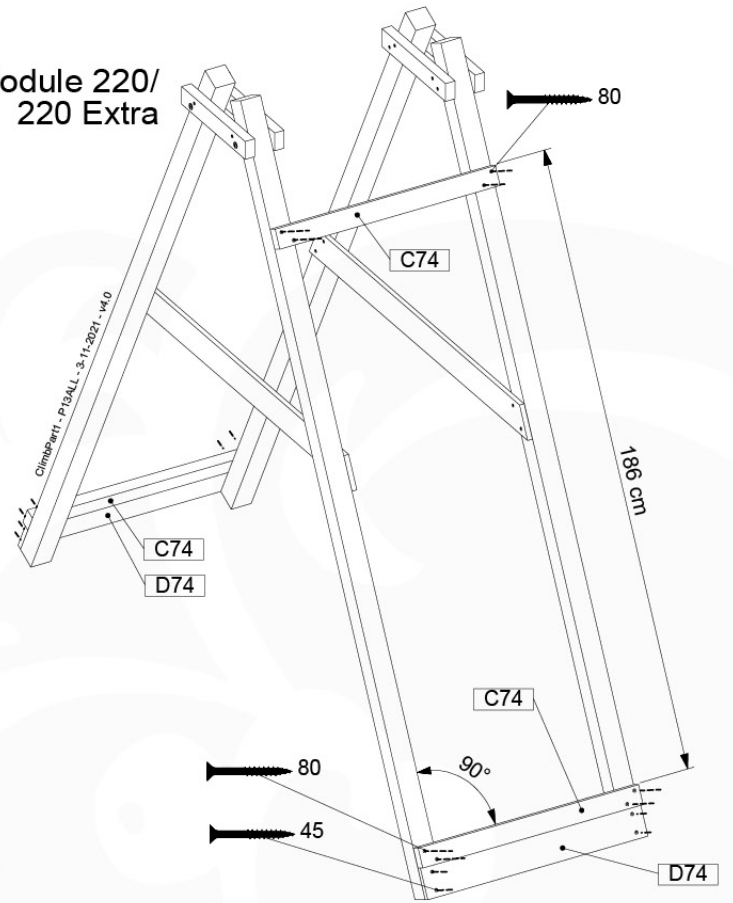

Climb Module 220 / 220 Extra