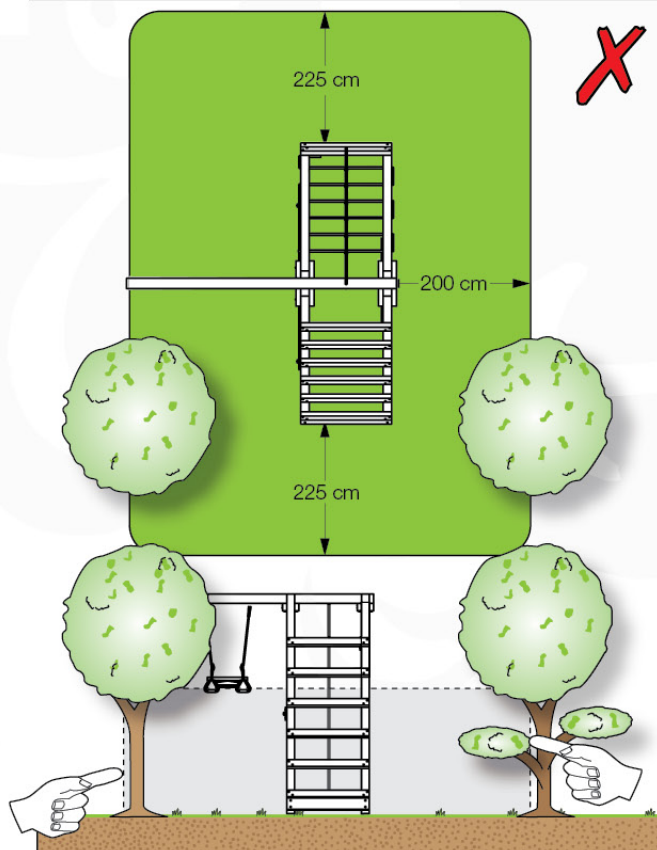

05 Safe Playground Planning

05-1

05-2

05-3

05-4