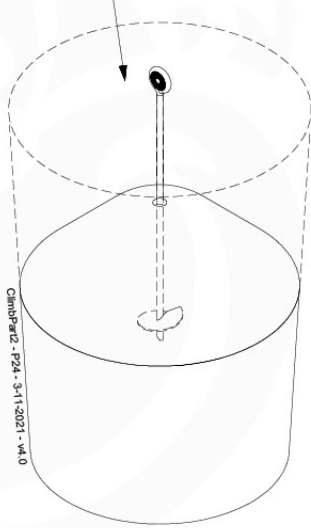

B67

ClimbPart2 - P10-2P - 3-11-2021 - v4.0

2 x 80

2 x 137

C37

2 x 80

137

B240
B220

06-10

06-11

2 positions

1 position

06-12

06-13

07-2

20 L / 40 kg

1.

2.

24h

3.

4.

08 Accessories

09

10