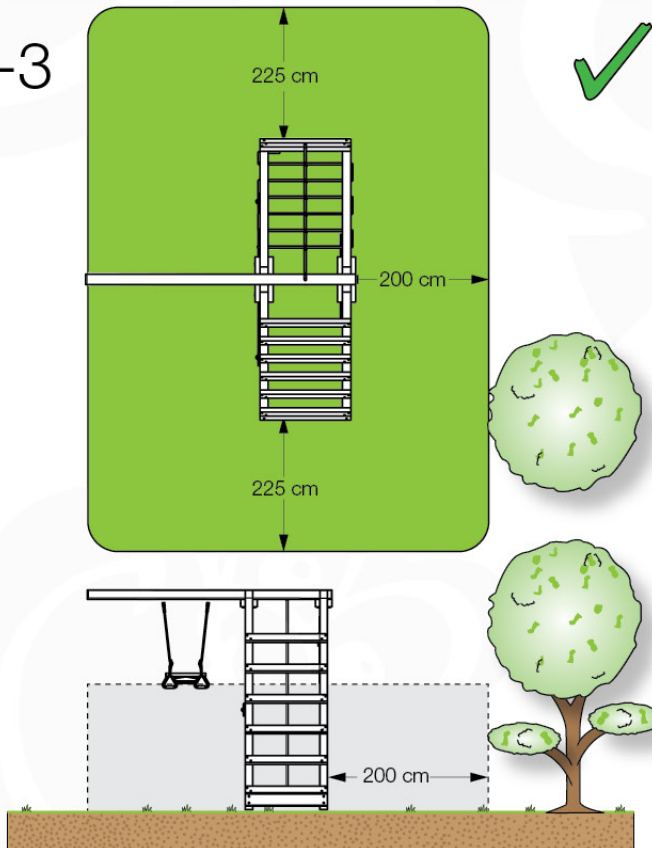

05 Safe Playground Planning

05-1

05-2

05-3

05-4