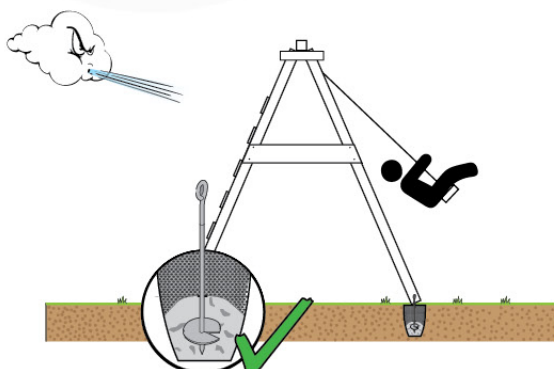

05 Safe Playground Planning

05-1

05-2

05-3

05-4