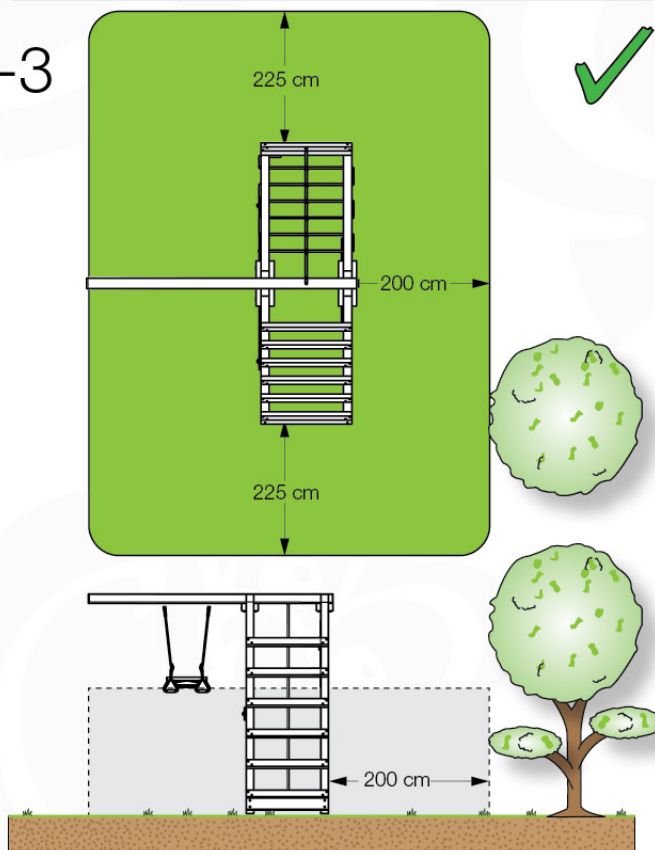

05 Safe Playground Planning

05-1

05-2

05-3

05-4