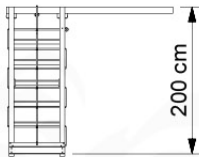

06

	PartNo	PartName	QTY.
Hardware Pack	001_406	Stealth Screw 8x45	2
	001_417	Stealth Screw 8x80	8
	001_422	Stealth Screw 8x137	6
	002_220	Gap Point Screw T25 - 5x45	43
	002_223	Gap Point Screw T25 - 5x80	45
	002_301	Dry Wall Screw PH2 3.9 x 40 mm	7
Other	005_528	Swing Beam Bracket 7x7	2
	005_529	Swing Beam Bracket 9x9	2
	007_001	Ground-anchor	2
	020_317	Rope Polyester 16mm Green 3.4m	1
	020_318	Rope Polyester 16mm Green 8.1m	1
	022_455	Rope Cross Connector Egg	7
	023_031	Finishing Washer GPS 5.0	4
	101_003	Swing hook with Carabiner	4

ClimbPart1 - Pkg - 3-11-2021 - v4.0

06-1

1-Climb Module 200
2-Climb Module 200