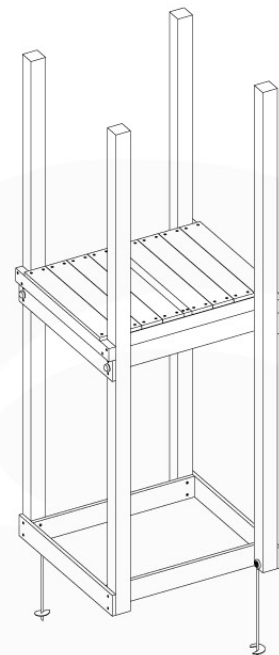

07 Base Tower

BT03

(194_100)

	PartNo	PartName	QTY.
Hardware Pack 100_600	001_406	Stealth Screw 8x45	6
	002_220	Gap Point Screw T25 - 5x45	72
	002_223	Gap Point Screw T25 - 5x80	16
Other	007_001	Ground-anchor	2
Hardware Pack 100_600	022_31x	bpc-base version 3	4
	022_84x	bpc cover	4
Wood	A220	Post 70x70 L2200	4
	C74	Beam 740 mm	4
	D60	Board 600 mm	10
	D74	Board 740 mm	8

Base Tower - P10 - BT03 - 18-12-2020 - v3.0