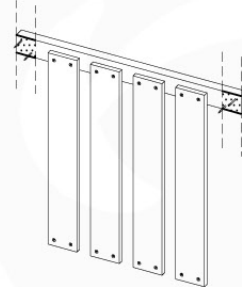

# 09 Balustrade (1x)

BL01

( 194\_101 )

	PartNo	PartName	QTY.
Hardware Pack 100_601	002_220	Gap Point Screw T25 - 5x45	16
	002_223	Gap Point Screw T25 - 5x80	4
Wood	C74	Beam 740 mm	1
	D65	Board 650 mm	4

Balustrade 80 - PO2 U - 8-10-2021 - v3.1