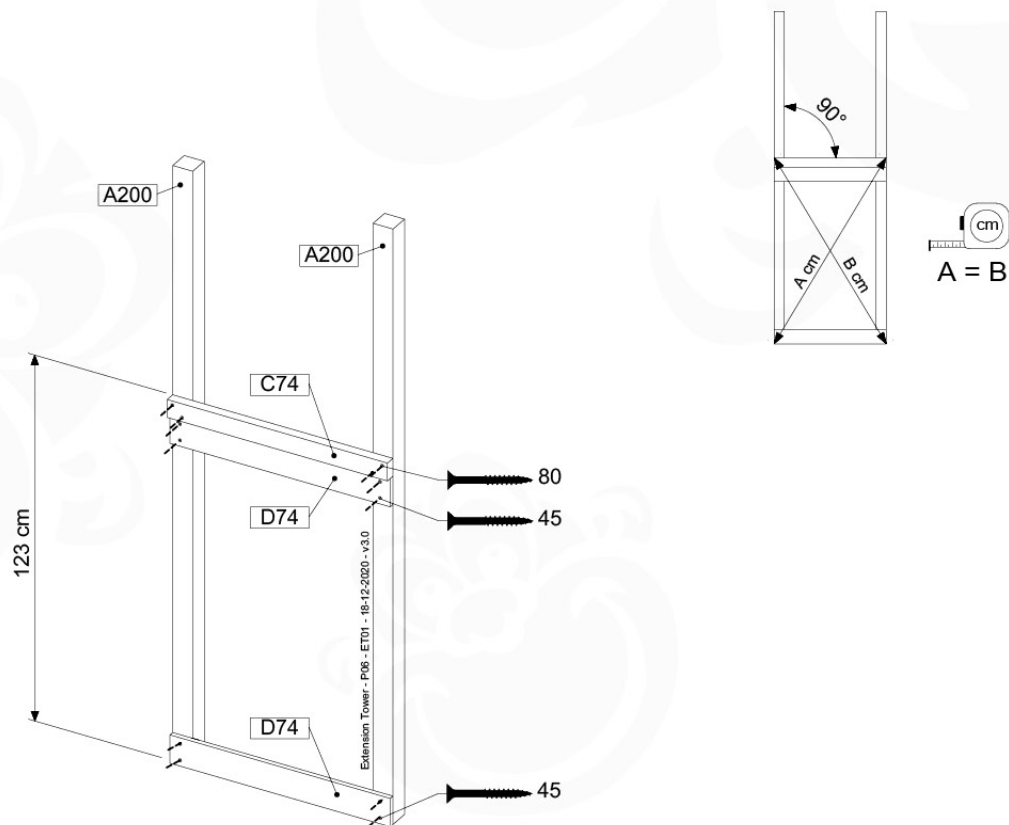

08 Extension Tower

ET01

(194_100)

	PartNo	PartName	QTY.
Hardware Pack 100_600	001_406	Stealth Screw 8x45	4
	002_220	Gap Point Screw T25 - 5x45	60
	002_223	Gap Point Screw T25 - 5x80	12
Other	007_001	Ground-anchor	2
Hardware Pack 100_600	022_31x	bpc-base version 3	2
	022_84x	bpc cover	2
Wood	A200	Post 70x70 L2000	2
	C74	Beam 740 mm	3
	D60	Board 600 mm	9
	D74	Board 740 mm	6

Extension Tower - P02 - ET01 - 18-12-2020 - v3.0

08-1