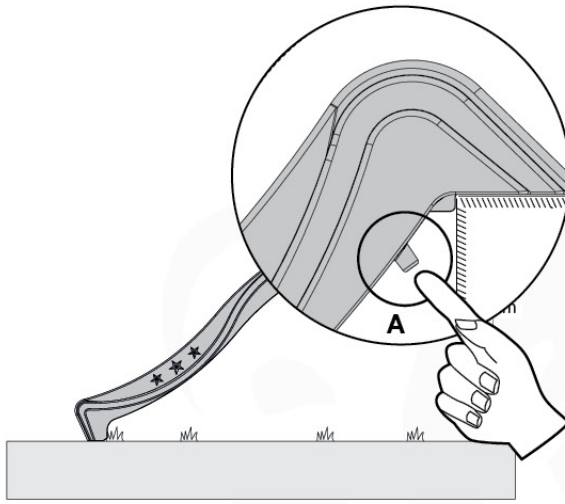

17-4

18 Firemans Pole

FP01

(201_275)

	PartNo	PartName	QTY.
Hardware Pack 100_346	001_103	M8 Washer Head Screw 40mm	2
	002_223	Gap Point Screw T25 - 5x80	4
	003_010	M8 spring lock washer	2
	003_040	M8 Washer	2
	004_052	M8 Drive-in Nut 30mm	2
	004_054	M8 Drive-in Nut 45mm	2
	022_31x	bpc-base version 3	2
	022_84x	bpc cover	2
Other	102_915	Fireman's Pole	1
Timber	C74	Beam 740 mm	1

Fireman's Pole AL - FP02 U - 12-11-2020 - v3.0