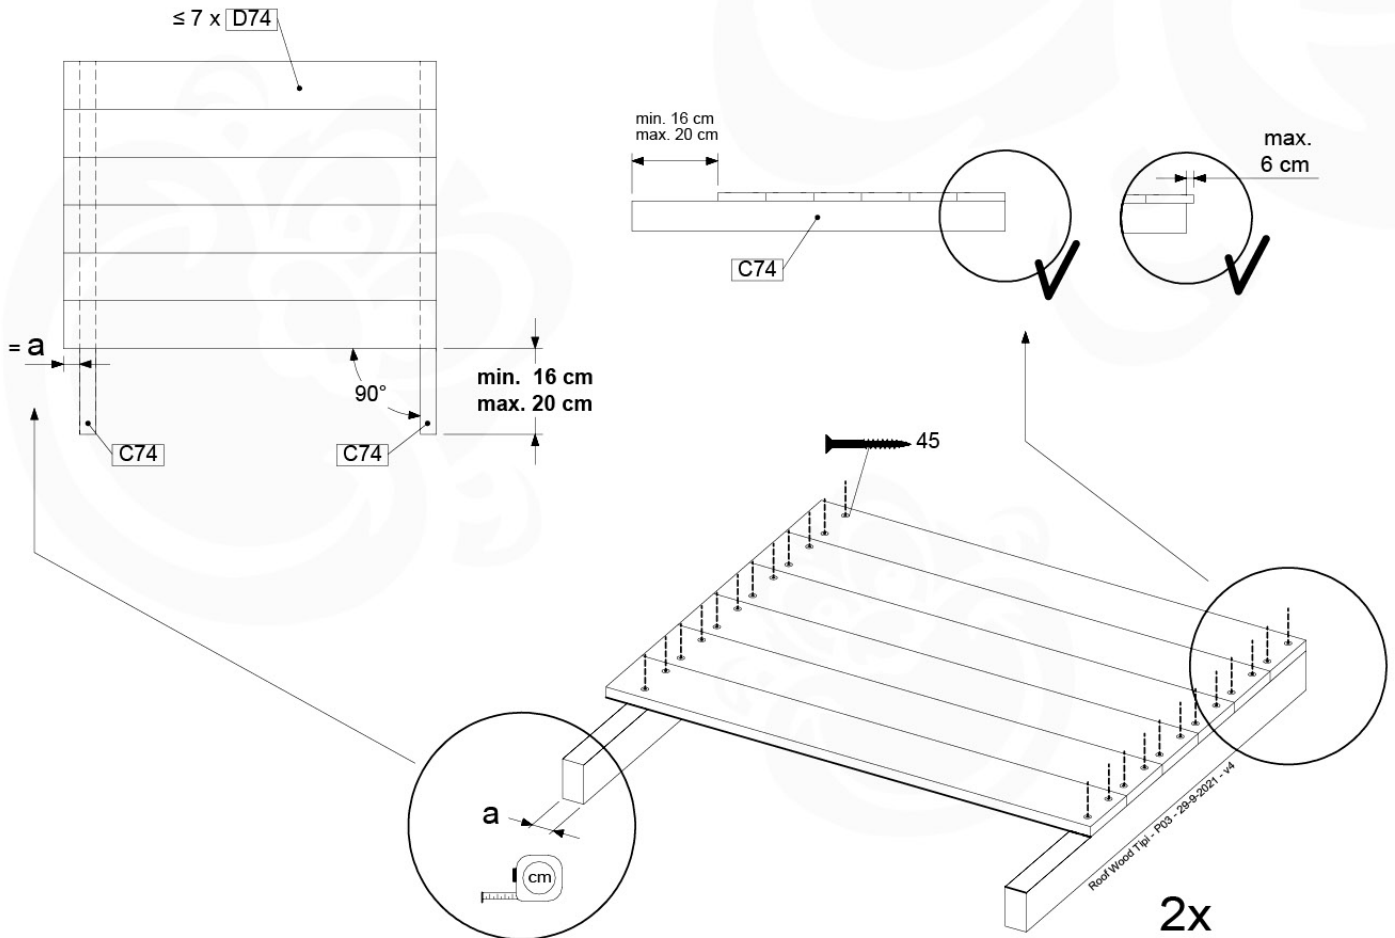

10 Roof Wooden Tipi

RF04

(194_110)

	PartNo	PartName	QTY.
Hardware Pack 100_608	001_411	Stealth Screw 8x60	6
	001_417	Stealth Screw 8x80	2
	002_220	Gap Point Screw T25 - 5x45	68
	002_223	Gap Point Screw T25 - 5x80	4
Other	022_31x	bpc-base version 3	6
	022_84x	bpc cover	6
Timber	C74	Beam 740 mm	4
	D56	Board L=(650 - board width) mm	2
	D65	Board 650 mm	2
	D74	Board 740 mm	14

Roof Wood Tipi - P02 - 28-9-2021 - v4

10-1