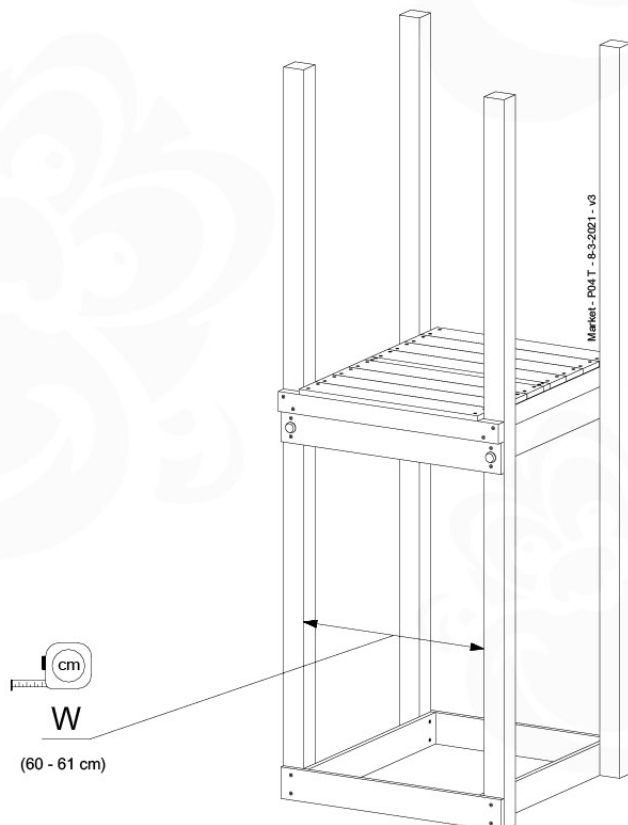

12 Market

MT02

(194_113)

	PartNo	PartName	QTY.
Hardware Pack 100_611	002_220	Gap Point Screw T25 - 5x45	4
	002_223	Gap Point Screw T25 - 5x80	4
	002_308	Gap Point Screw T25 - 5x20	8
	023_031	Finishing Washer GPS 5.0	8
Other	123_220	Canvas sheet 735x1365	1
Wood	C74	Beam 740 mm	1
	D60	Board 600 mm	1

Market - P02 - 8-3-2021 - v3

12-1