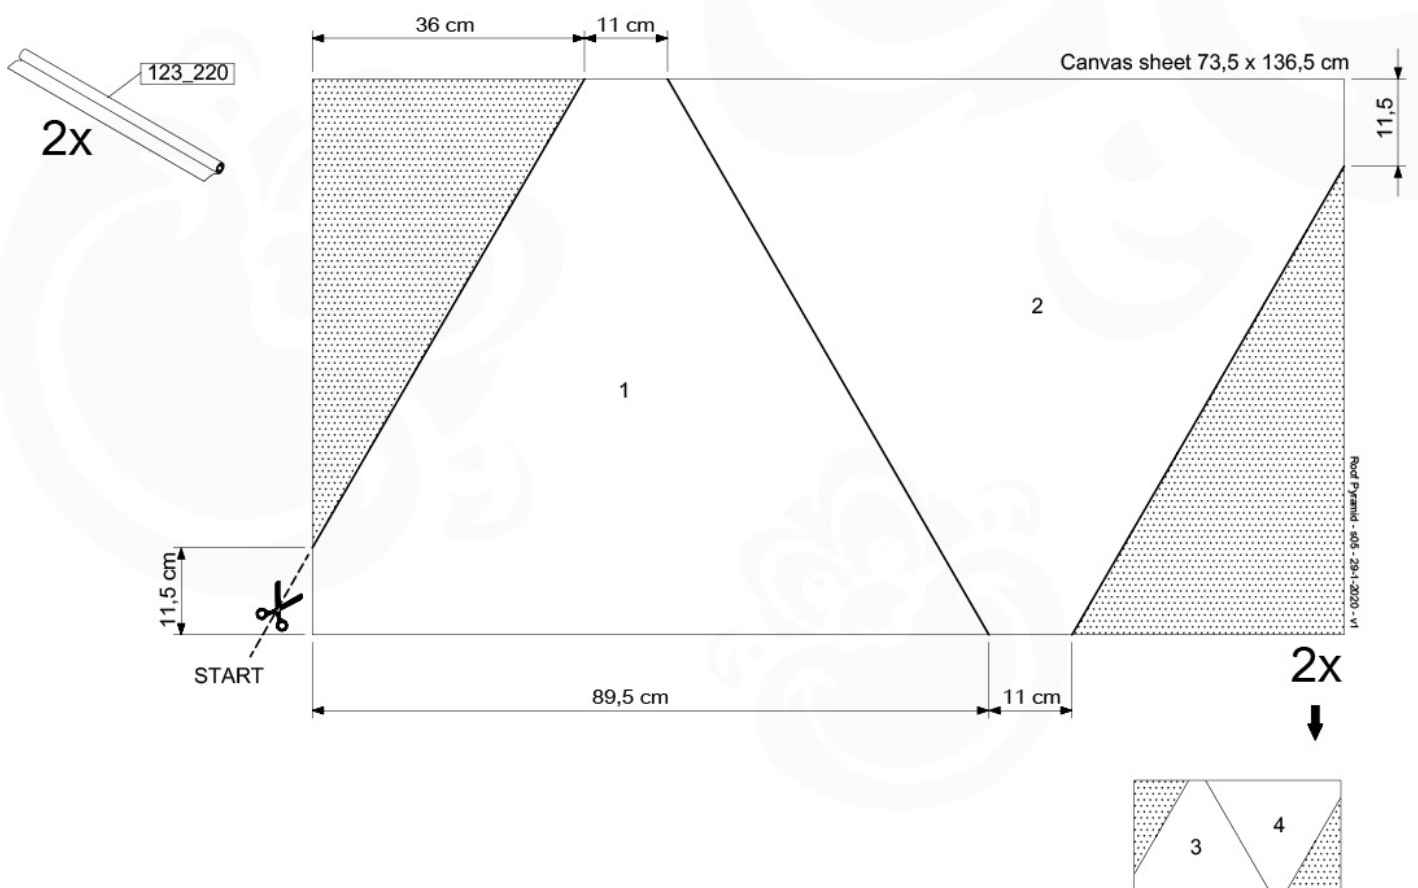

10.4 Roof Pyramid

1

2

3

4

5

6a

6b

7

15 Market

1

T

W
(600 - 610 mm)

U

W
(600 - 610 mm)

2a