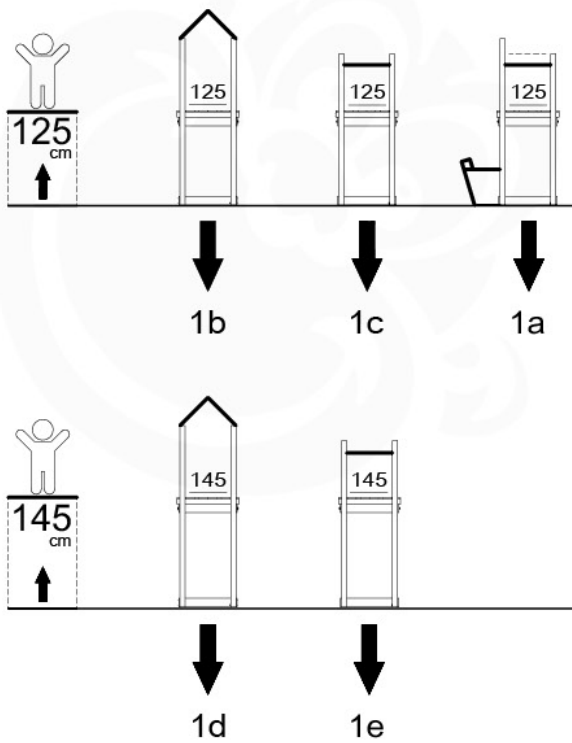

03 Base Tower

Base Tower - s00 - 29-1-2020 - v1

1

1a

Base Tower - s01 Xa - 29-1-2020 - v1

5

➔ 2