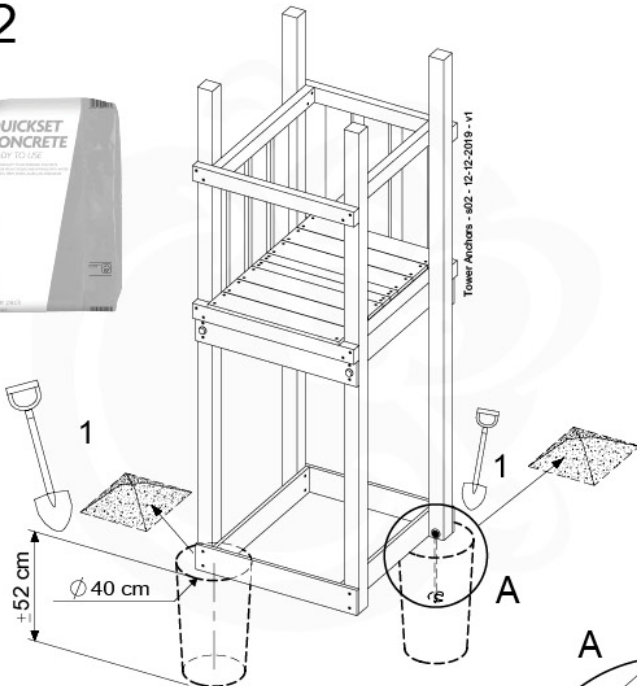

!
SAFETY

4

19 Swing Frame / Climb Frame

20

+

20

1-Swing frame / 2-Swing frame
457_101

+

20

1-Climb frame / 2-Climb frame
457_105

20 Ground Anchors

1

Tower Anchors - 601 - 12.12.2019 - v1

2

CONCRETE
40 L / 80 kg

24h