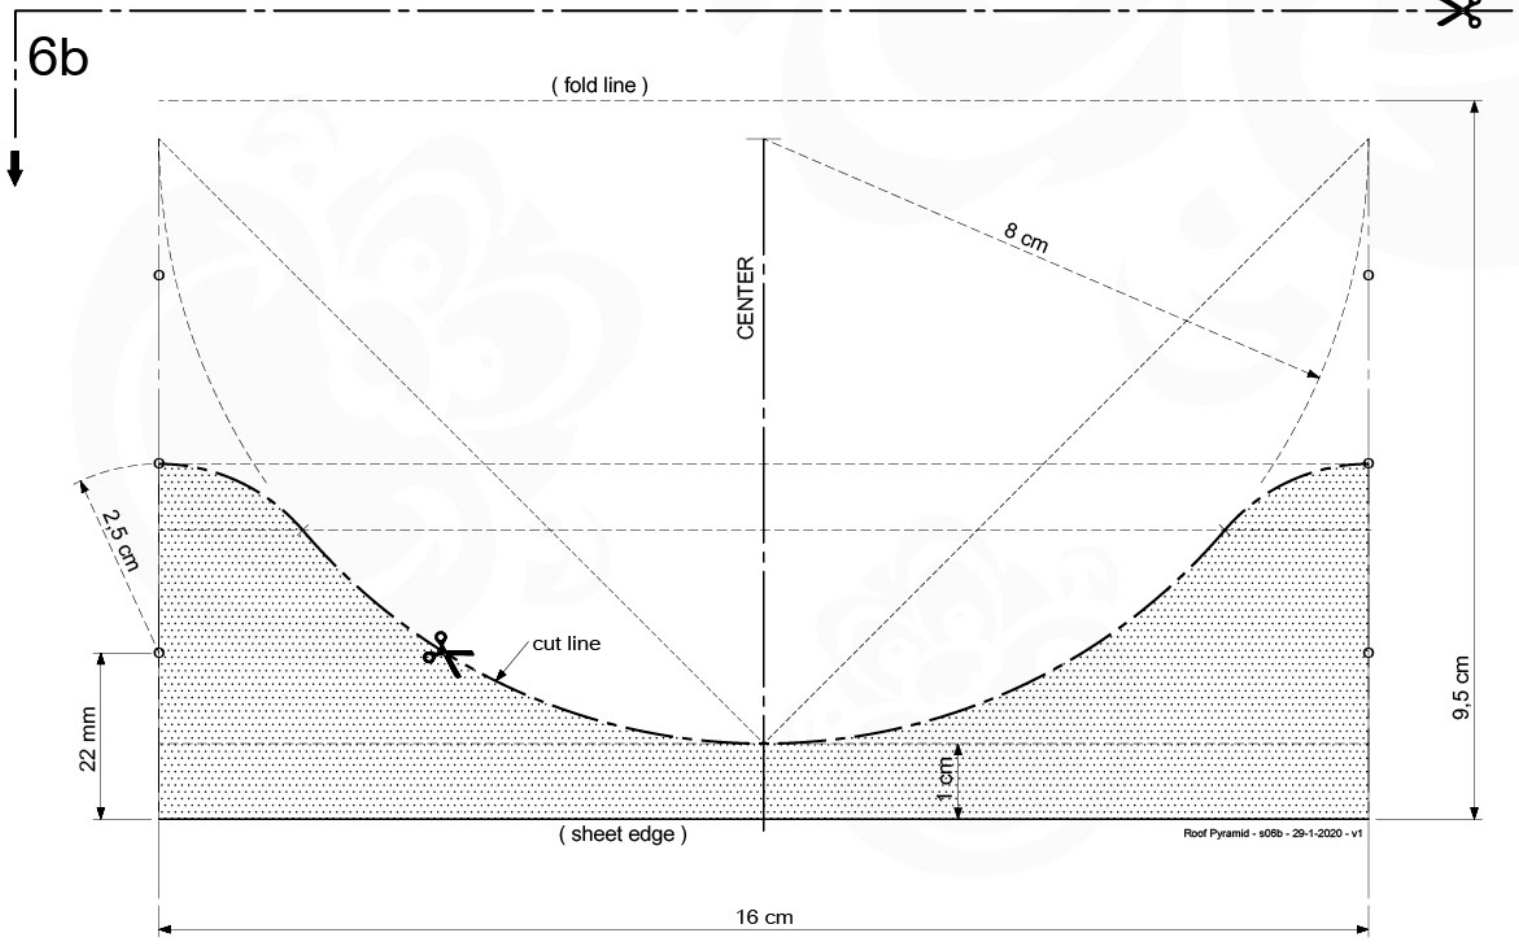

10.4 Roof Pyramid

1

2

3

4

5

6a

6b

7

15 Market

1

T

W
(600 - 610 mm)

U

W
(600 - 610 mm)

2a