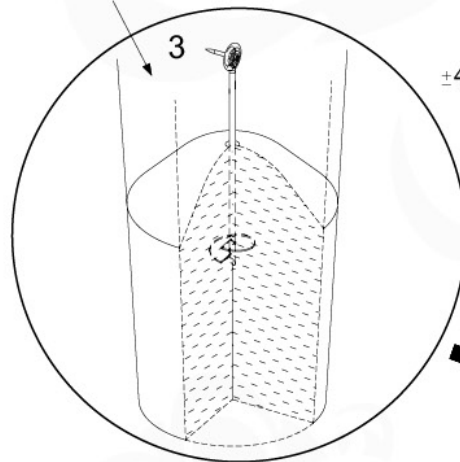

!
SAFETY

4

19 Swing Frame / Climb Frame

20

+

20

1-Swing frame / 2-Swing frame
457_101

+

20

1-Climb frame / 2-Climb frame
457_105

20 Ground Anchors

1

Tower Anchors - 601 - 12.12.2019 - v1

2

CONCRETE
40 L / 80 kg

24h