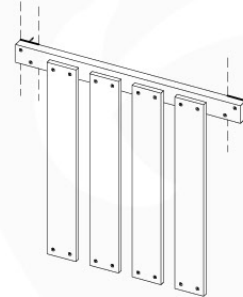

10 Balustrade (2x)

BL02

(194_101)

	PartNo	PartName	QTY.
Hardware Pack 100_601	002_220	Gap Point Screw T25 - 5x45	16
	002_223	Gap Point Screw T25 - 5x80	4
Wood	C74	Beam 740 mm	1
	D65	Board 650 mm	4

Balustrade AL - P03 T - 28-7-2021 - v3.0