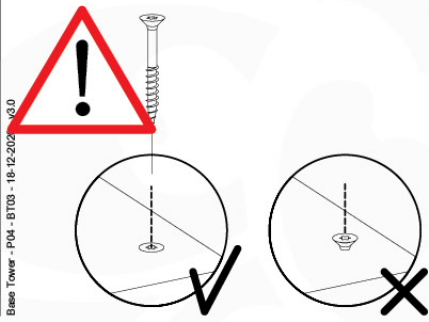

# 07 Base Tower

BT03

( 194\_100 )

	PartNo	PartName	QTY.
Hardware Pack 100_600	001_406	Stealth Screw 8x45	6
	002_220	Gap Point Screw T25 - 5x45	72
	002_223	Gap Point Screw T25 - 5x80	16
Other	007_001	Ground-anchor	2
Hardware Pack 100_600	022_31x	bpc-base version 3	4
	022_84x	bpc cover	4
Wood	A220	Post 70x70 L2200	4
	C74	Beam 740 mm	4
	D60	Board 600 mm	10
	D74	Board 740 mm	8