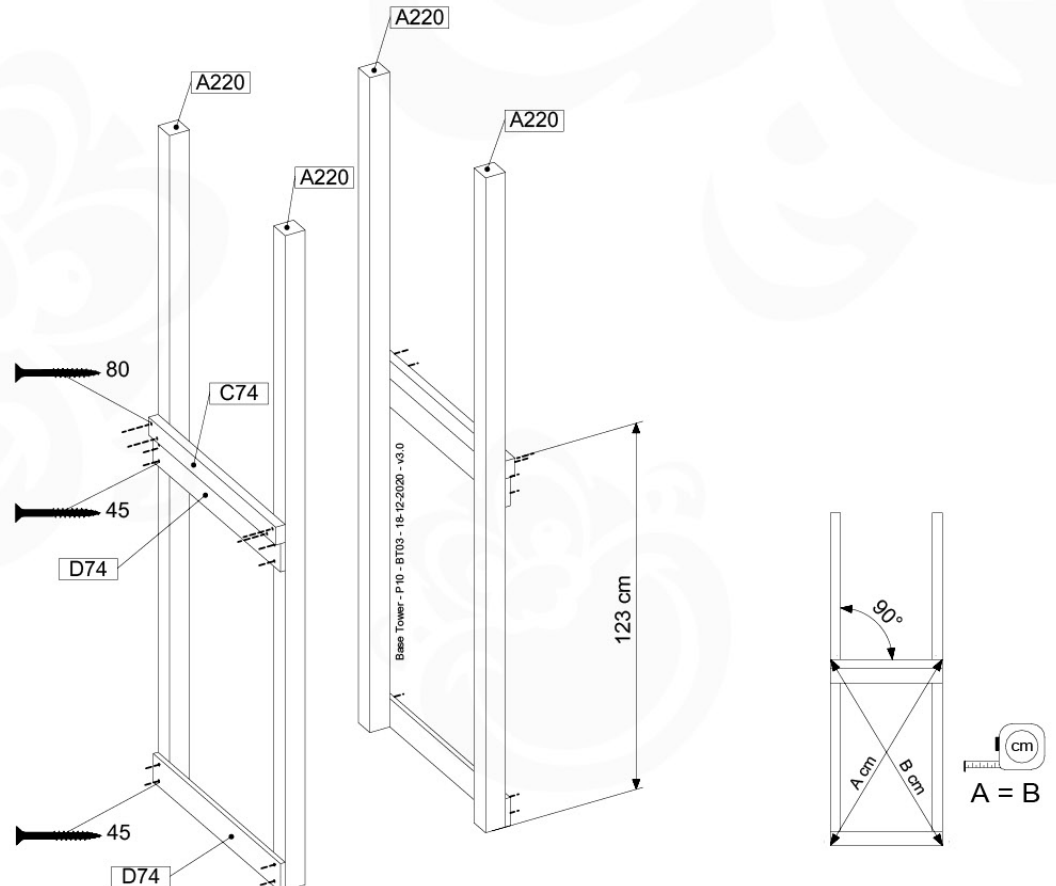

07 Base Tower

BT03

(194_100)

	PartNo	PartName	QTY.
Hardware Pack 100_600	001_406	Stealth Screw 8x45	6
	002_220	Gap Point Screw T25 - 5x45	72
	002_223	Gap Point Screw T25 - 5x80	16
Other	007_001	Ground-anchor	2
Hardware Pack 100_600	022_31x	bpc-base version 3	4
	022_84x	bpc cover	4
Wood	A220	Post 70x70 L2200	4
	C74	Beam 740 mm	4
	D60	Board 600 mm	10
	D74	Board 740 mm	8

07-1