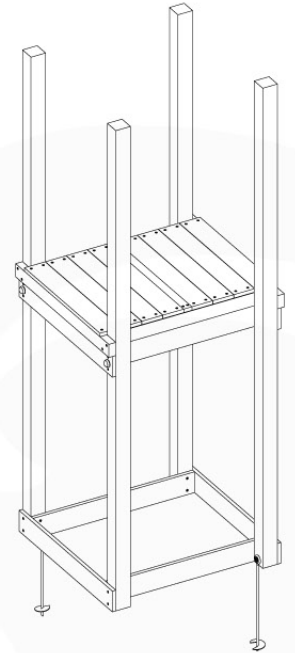

# 07 Base Tower

BT03

( 194\_100 )

	PartNo	PartName	QTY.
Hardware Pack 100_600	001_406	Stealth Screw 8x45	6
	002_220	Gap Point Screw T25 - 5x45	72
	002_223	Gap Point Screw T25 - 5x80	16
Other	007_001	Ground-anchor	2
Hardware Pack 100_600	022_31x	bpc-base version 3	4
	022_84x	bpc cover	4
Wood	A220	Post 70x70 L2200	4
	C74	Beam 740 mm	4
	D60	Board 600 mm	10
	D74	Board 740 mm	8