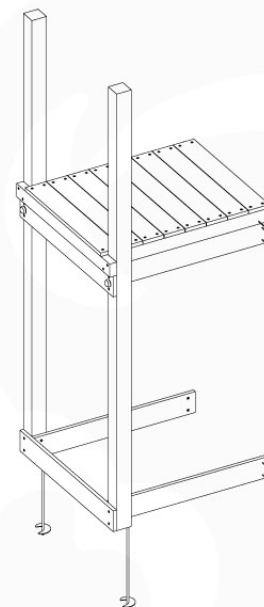

08 Extended Tower

ET01

(194_100)

	PartNo	PartName	QTY.
Hardware Pack 100_600	001_406	Stealth Screw 8x45	4
	002_220	Gap Point Screw T25 - 5x45	60
	002_223	Gap Point Screw T25 - 5x80	12
Other	007_001	Ground-anchor	2
Hardware Pack 100_600	022_31x	bpc-base version 3	2
	022_84x	bpc cover	2
Wood	A200	Post 70x70 L2000	2
	C74	Beam 740 mm	3
	D60	Board 600 mm	9
	D74	Board 740 mm	6

Extension Tower - P02 - ET01 - 18-12-2020 - v3.0