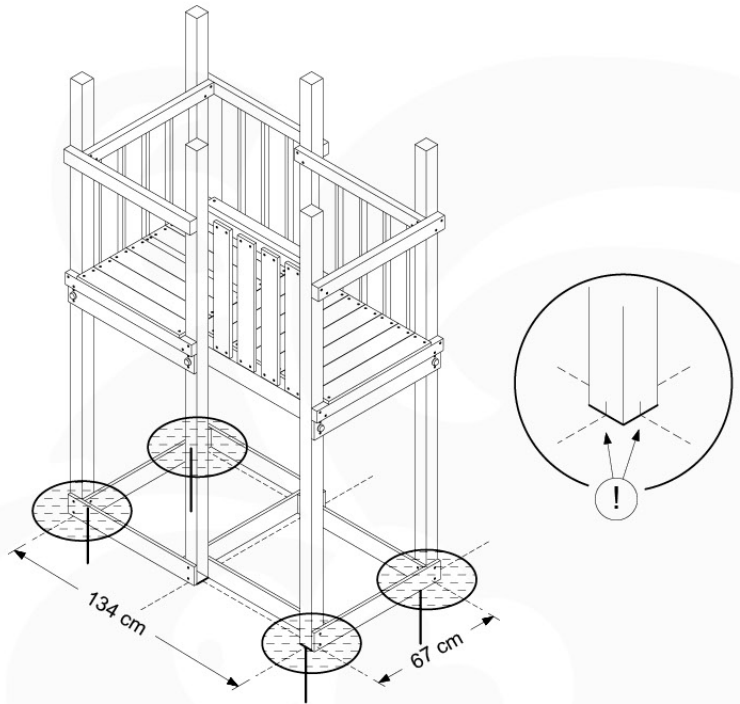

# 07 Base Tower

BT03

( 194\_100 )

	PartNo	PartName	QTY.
Hardware Pack 100_600	001_406	Stealth Screw 8x45	6
	002_220	Gap Point Screw T25 - 5x45	72
	002_223	Gap Point Screw T25 - 5x80	16
Other	007_001	Ground-anchor	2
Hardware Pack 100_600	022_31x	bpc-base version 3	4
	022_84x	bpc cover	4
Wood	A220	Post 70x70 L2200	4
	C74	Beam 740 mm	4
	D60	Board 600 mm	10
	D74	Board 740 mm	8