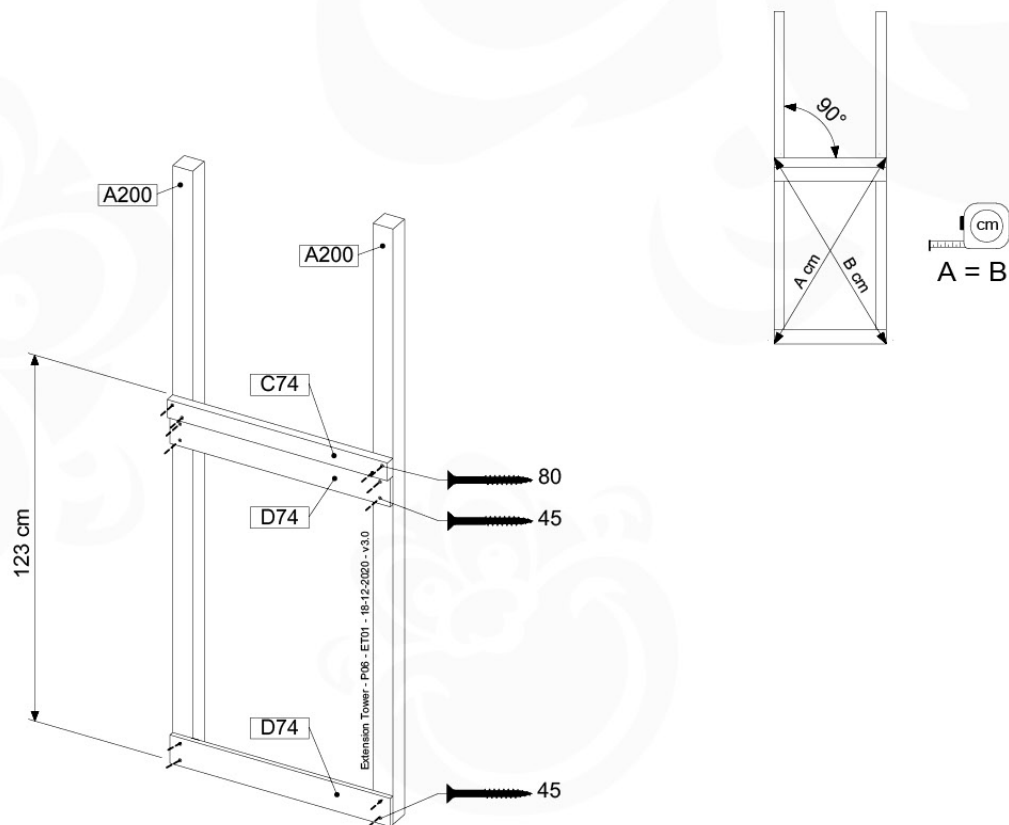

08 Extended Tower

ET01

(194_100)

	PartNo	PartName	QTY.
Hardware Pack 100_600	001_406	Stealth Screw 8x45	4
	002_220	Gap Point Screw T25 - 5x45	60
	002_223	Gap Point Screw T25 - 5x80	12
Other	007_001	Ground-anchor	2
Hardware Pack 100_600	022_31x	bpc-base version 3	2
	022_84x	bpc cover	2
Wood	A200	Post 70x70 L2000	2
	C74	Beam 740 mm	3
	D60	Board 600 mm	9
	D74	Board 740 mm	6

Extension Tower - P02 - ET01 - 18-12-2020 - v3.0

Working with All Extension Towers

08-1