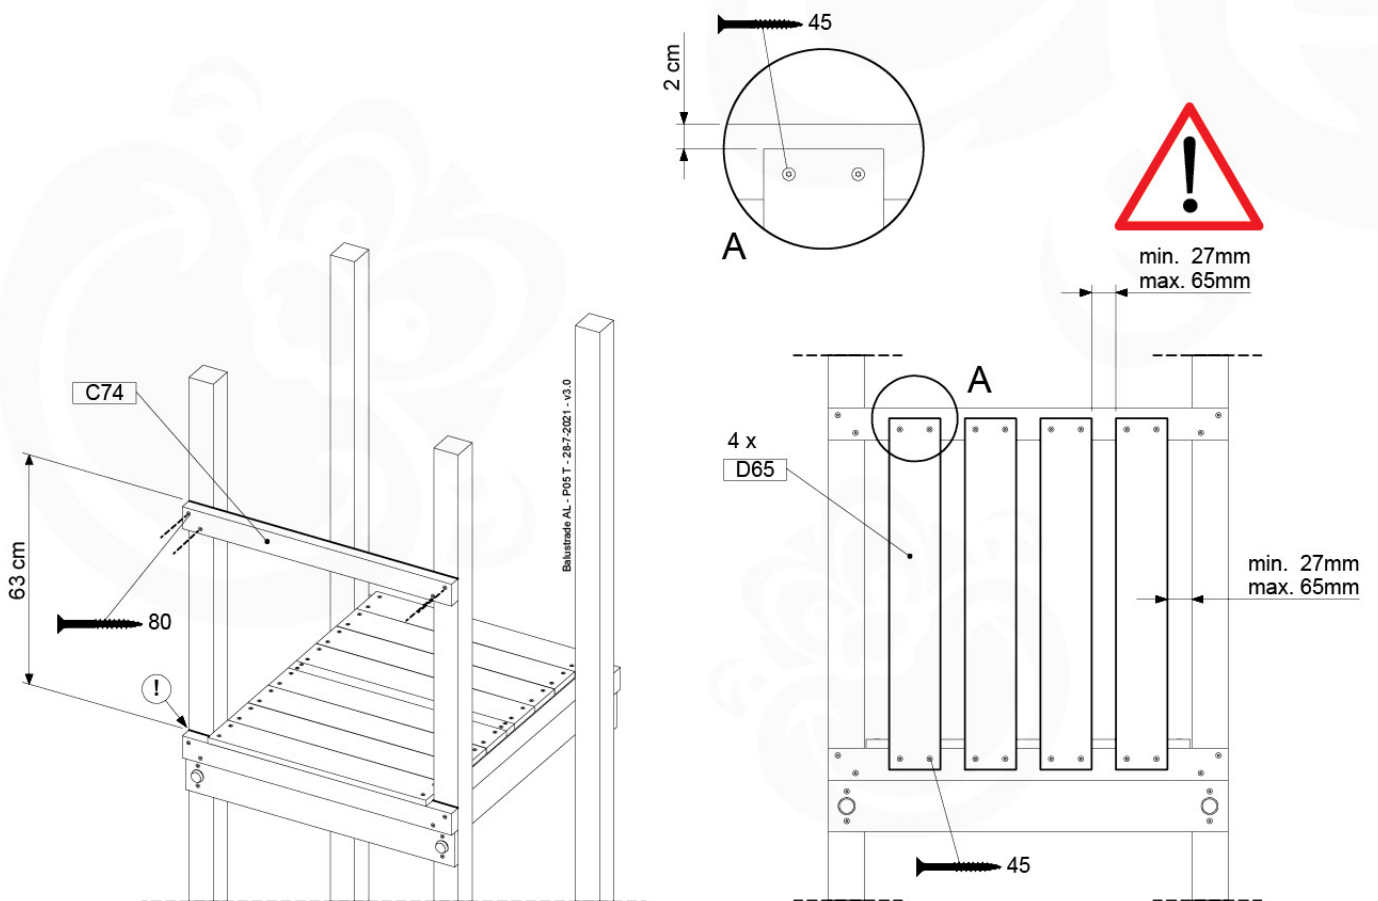

10 Balustrade (2x)

BL02

(194_101)

	PartNo	PartName	QTY.
Hardware Pack 100_601	002_220	Gap Point Screw T25 - 5x45	16
	002_223	Gap Point Screw T25 - 5x80	4
Wood	C74	Beam 740 mm	1
	D65	Board 650 mm	4

Balustrade AL - P03 T - 28-7-2021 - v3.0

10-1