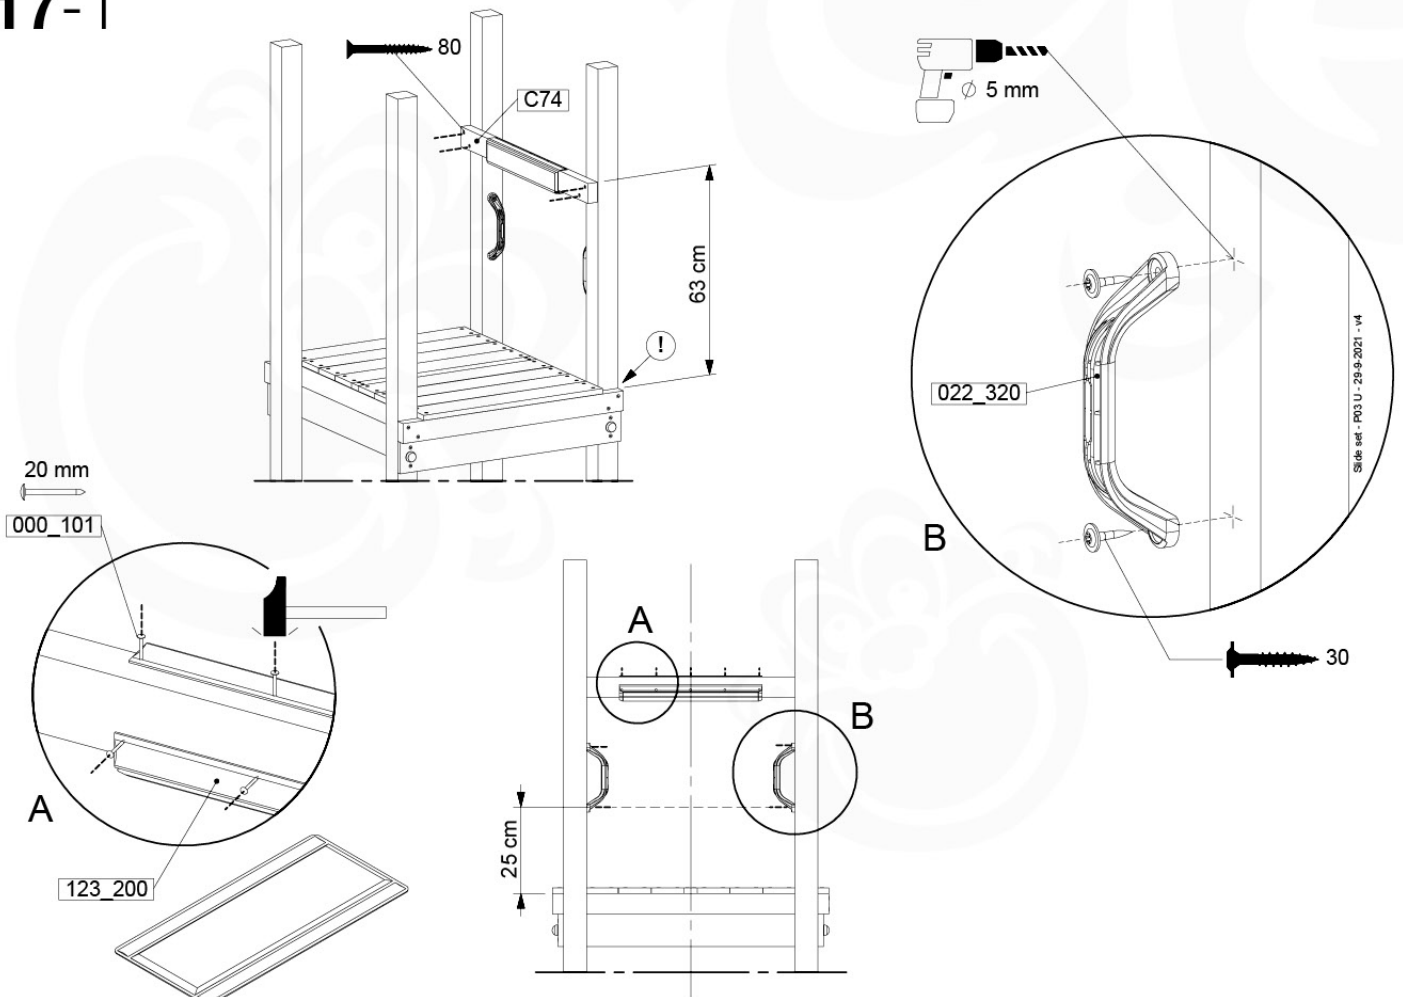

17 Slide Set

SL01

(194_107)

	PartNo	PartName	QTY.
Hardware Pack 100_605	000_101	Nail Pan Head	10
	002_223	Gap Point Screw T25 - 5x80	4
	002_308	Gap Point Screw T25 - 5x20	2
Other	120_102	Handgrip set (2x Complete)	1
	123_200	Bumperpad	1
	324_xxx 334_xxx	Wavy Star Slide XL 2200 mm / Wavy Star Slide XL 2650 mm	1
Timber	C74	Beam 740 mm	1

Slide set - POU - 29-9-2021 - v4

17-1