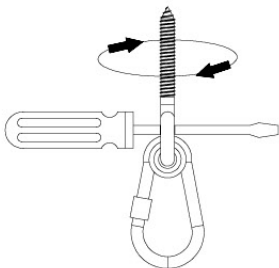

05-6

	PartNo	PartName	QTY.
Hardware Pack	001_406	Stealth Screw 8x45	4
	001_417	Stealth Screw 8x80	4
	001_422	Stealth Screw 8x137	3
	002_220	Gap Point Screw T25 - 5x45	12
	002_223	Gap Point Screw T25 - 5x80	6
Other	005_528	Swing Beam Bracket 7x7	1
	005_529	Swing Beam Bracket 9x9	1
	007_001	Ground-anchor	2
Hardware Pack	022_31x	bpc-base version 3	2
	022_84x	bpc cover	2
	023_031	Finishing Washer GPS 5.0	2
Other	101_003	Swing hook with Carabiner	4

1 - 18-10-2021 - 18-10-2021 - 18-10-2021 - 18-10-2021

06-1

Swing - 06-1 - 18-10-2021 - 18-10-2021 - 18-10-2021 - 18-10-2021

06-4

06-5

06-6

06-7

06-8