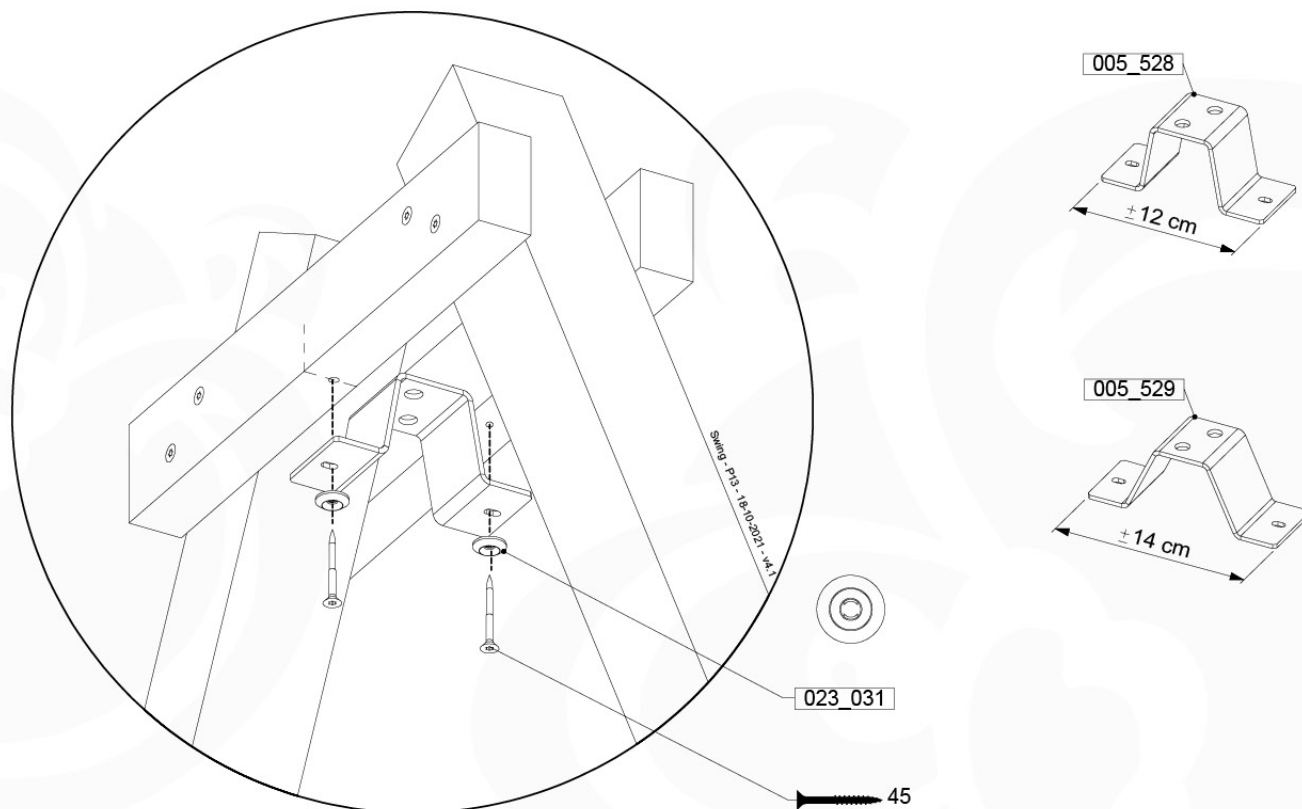

05-6

	PartNo	PartName	QTY.
Hardware Pack	001_406	Stealth Screw 8x45	4
	001_417	Stealth Screw 8x80	4
	001_422	Stealth Screw 8x137	3
	002_220	Gap Point Screw T25 - 5x45	12
	002_223	Gap Point Screw T25 - 5x80	6
Other	005_528	Swing Beam Bracket 7x7	1
	005_529	Swing Beam Bracket 9x9	1
	007_001	Ground-anchor	2
Hardware Pack	022_31x	bpc-base version 3	2
	022_84x	bpc cover	2
	023_031	Finishing Washer GPS 5.0	2
Other	101_003	Swing hook with Carabiner	4

1 - 18-10-2021 - 18-10-2021 - 18-10-2021 - 18-10-2021

06-1

Swing - 06-1 - 18-10-2021 - 18-10-2021 - 18-10-2021 - 18-10-2021

06-4

06-5

06-6

06-7

06-8