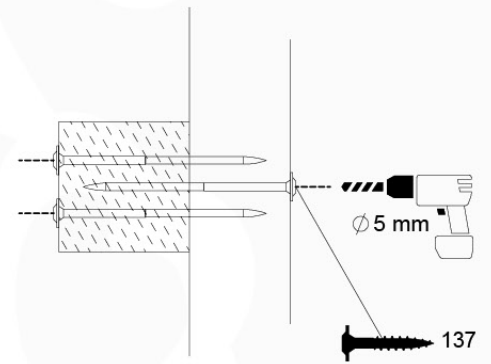

05-6

	PartNo	PartName	QTY.
Hardware Pack	001_406	Stealth Screw 8x45	4
	001_417	Stealth Screw 8x80	4
	001_422	Stealth Screw 8x137	3
	002_220	Gap Point Screw T25 - 5x45	12
	002_223	Gap Point Screw T25 - 5x80	6
Other	005_528	Swing Beam Bracket 7x7	1
	005_529	Swing Beam Bracket 9x9	1
	007_001	Ground-anchor	2
Hardware Pack	022_31x	bpc-base version 3	2
	022_84x	bpc cover	2
	023_031	Finishing Washer GPS 5.0	2
Other	101_003	Swing hook with Carabiner	4

1 - 18-10-2021 - 18-10-2021 - 18-10-2021 - 18-10-2021

06-1

Swing - 06-1 - 18-10-2021 - 18-10-2021 - 18-10-2021 - 18-10-2021

06-4

06-5

06-6

06-7

06-8