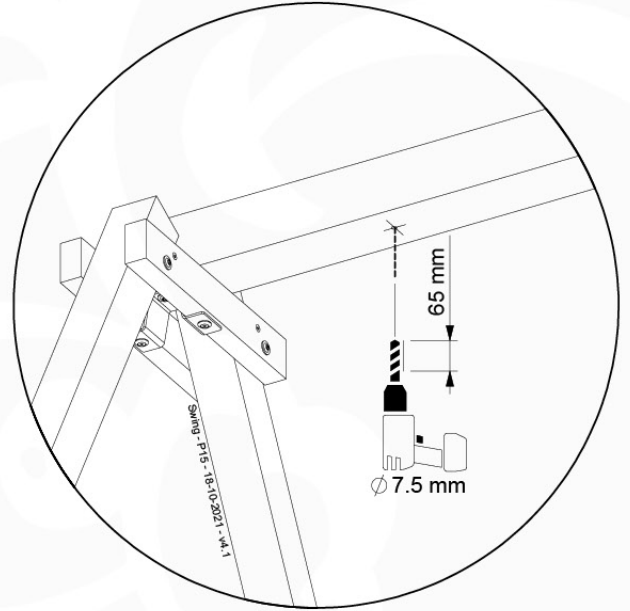

05-6

	PartNo	PartName	QTY.
Hardware Pack	001_406	Stealth Screw 8x45	4
	001_417	Stealth Screw 8x80	4
	001_422	Stealth Screw 8x137	3
	002_220	Gap Point Screw T25 - 5x45	12
	002_223	Gap Point Screw T25 - 5x80	6
Other	005_528	Swing Beam Bracket 7x7	1
	005_529	Swing Beam Bracket 9x9	1
	007_001	Ground-anchor	2
Hardware Pack	022_31x	bpc-base version 3	2
	022_84x	bpc cover	2
	023_031	Finishing Washer GPS 5.0	2
Other	101_003	Swing hook with Carabiner	4

1 - 18-10-2021 - 18-10-2021 - 18-10-2021 - 18-10-2021

06-1

Swing - 06-1 - 18-10-2021 - 18-10-2021 - 18-10-2021 - 18-10-2021

06-4

06-5

06-6

06-7

06-8