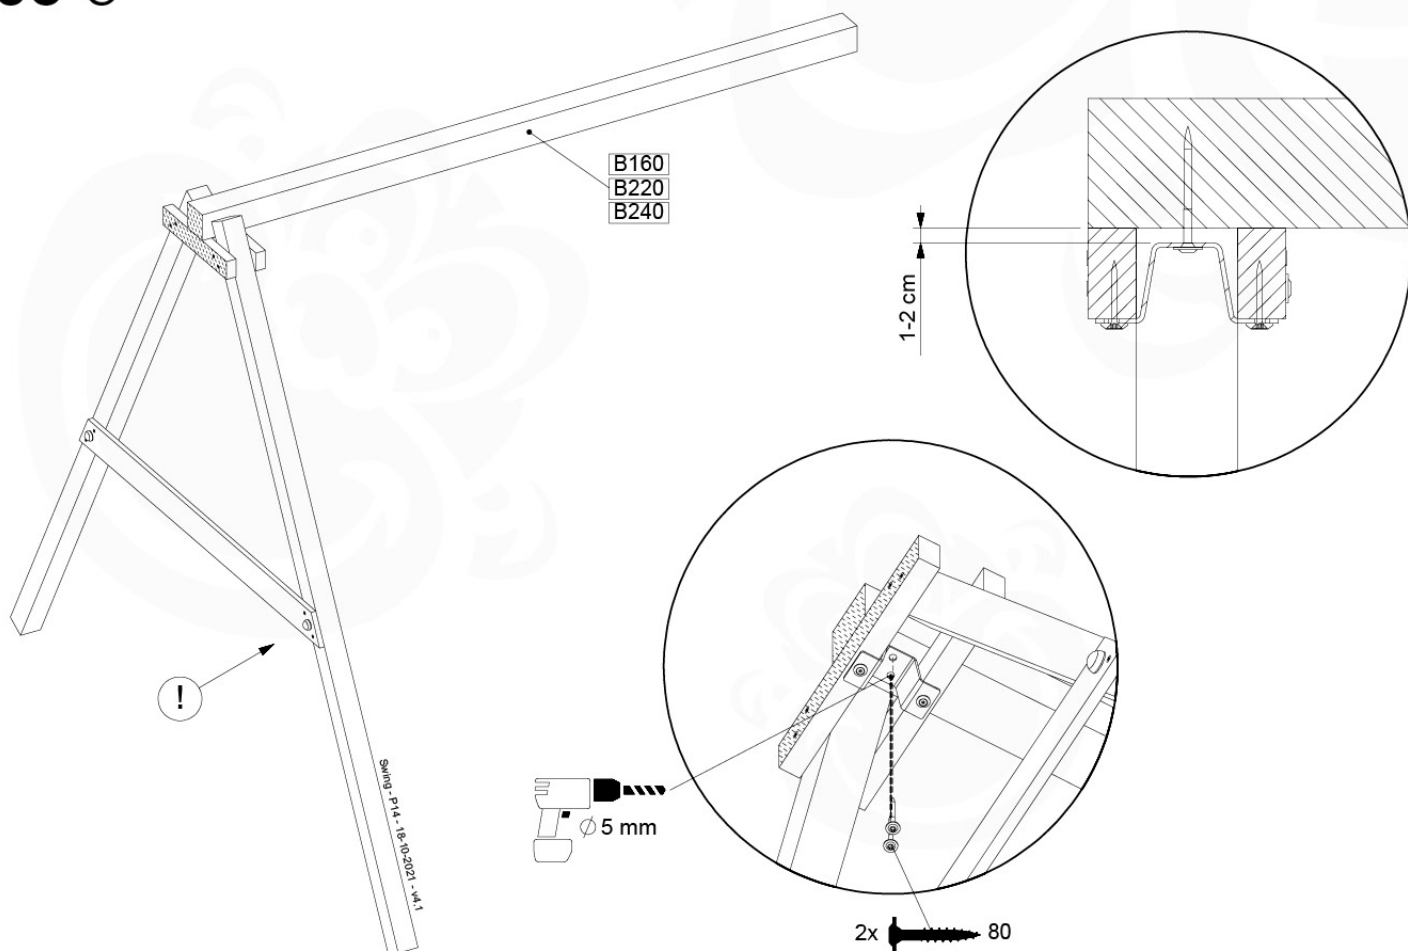

05-6

	PartNo	PartName	QTY.
Hardware Pack	001_406	Stealth Screw 8x45	4
	001_417	Stealth Screw 8x80	4
	001_422	Stealth Screw 8x137	3
	002_220	Gap Point Screw T25 - 5x45	12
	002_223	Gap Point Screw T25 - 5x80	6
Other	005_528	Swing Beam Bracket 7x7	1
	005_529	Swing Beam Bracket 9x9	1
	007_001	Ground-anchor	2
Hardware Pack	022_31x	bpc-base version 3	2
	022_84x	bpc cover	2
	023_031	Finishing Washer GPS 5.0	2
Other	101_003	Swing hook with Carabiner	4

1 - 18-10-2021 - 18-10-2021 - 18-10-2021 - 18-10-2021

06-1

Swing - 06-1 - 18-10-2021 - 18-10-2021 - 18-10-2021 - 18-10-2021

06-4

06-5

06-6

06-7

06-8