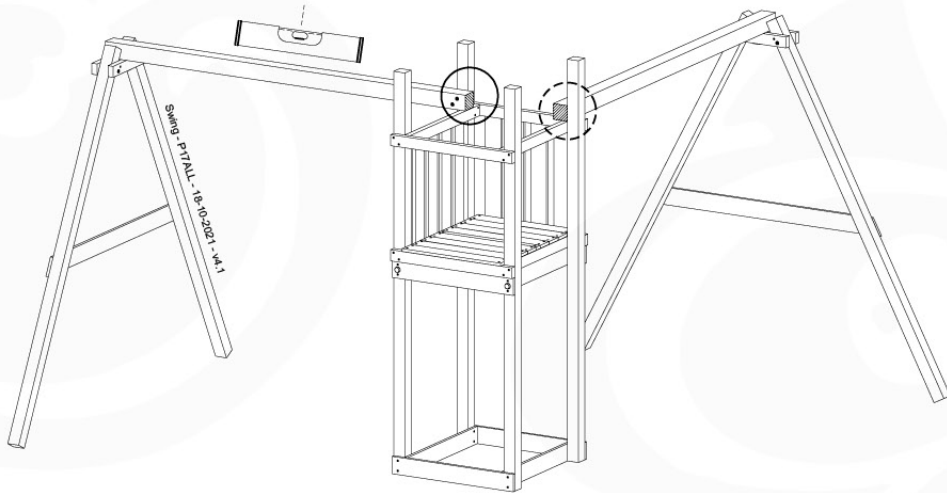

05-6

	PartNo	PartName	QTY.
Hardware Pack	001_406	Stealth Screw 8x45	4
	001_417	Stealth Screw 8x80	4
	001_422	Stealth Screw 8x137	3
	002_220	Gap Point Screw T25 - 5x45	12
	002_223	Gap Point Screw T25 - 5x80	6
Other	005_528	Swing Beam Bracket 7x7	1
	005_529	Swing Beam Bracket 9x9	1
	007_001	Ground-anchor	2
Hardware Pack	022_31x	bpc-base version 3	2
	022_84x	bpc cover	2
	023_031	Finishing Washer GPS 5.0	2
Other	101_003	Swing hook with Carabiner	4

1 - 18-10-2021 - 18-10-2021 - 18-10-2021 - 18-10-2021

06-1

Swing - 06-1 - 18-10-2021 - 18-10-2021 - 18-10-2021 - 18-10-2021

06-4

06-5

06-6

06-7

06-8