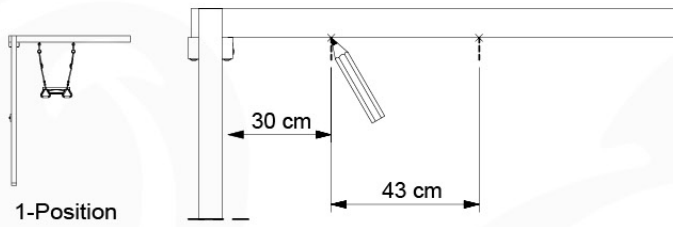

05-6

	PartNo	PartName	QTY.
Hardware Pack	001_406	Stealth Screw 8x45	4
	001_417	Stealth Screw 8x80	4
	001_422	Stealth Screw 8x137	3
	002_220	Gap Point Screw T25 - 5x45	12
	002_223	Gap Point Screw T25 - 5x80	6
Other	005_528	Swing Beam Bracket 7x7	1
	005_529	Swing Beam Bracket 9x9	1
	007_001	Ground-anchor	2
Hardware Pack	022_31x	bpc-base version 3	2
	022_84x	bpc cover	2
	023_031	Finishing Washer GPS 5.0	2
Other	101_003	Swing hook with Carabiner	4

1 - 18-10-2021 - 18-10-2021 - 18-10-2021 - 18-10-2021

06-1

Swing - 06-1 - 18-10-2021 - 18-10-2021 - 18-10-2021 - 18-10-2021

06-4

06-5

06-6

06-7

06-8