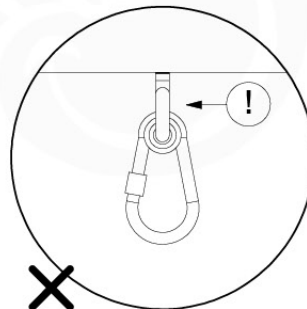

05-6

	PartNo	PartName	QTY.
Hardware Pack	001_406	Stealth Screw 8x45	4
	001_417	Stealth Screw 8x80	4
	001_422	Stealth Screw 8x137	3
	002_220	Gap Point Screw T25 - 5x45	12
	002_223	Gap Point Screw T25 - 5x80	6
Other	005_528	Swing Beam Bracket 7x7	1
	005_529	Swing Beam Bracket 9x9	1
	007_001	Ground-anchor	2
Hardware Pack	022_31x	bpc-base version 3	2
	022_84x	bpc cover	2
	023_031	Finishing Washer GPS 5.0	2
Other	101_003	Swing hook with Carabiner	4

1 - 18-10-2021 - 18-10-2021 - 18-10-2021 - 18-10-2021

06-1

Swing - 06-1 - 18-10-2021 - 18-10-2021 - 18-10-2021 - 18-10-2021

06-4

06-5

06-6

06-7

06-8