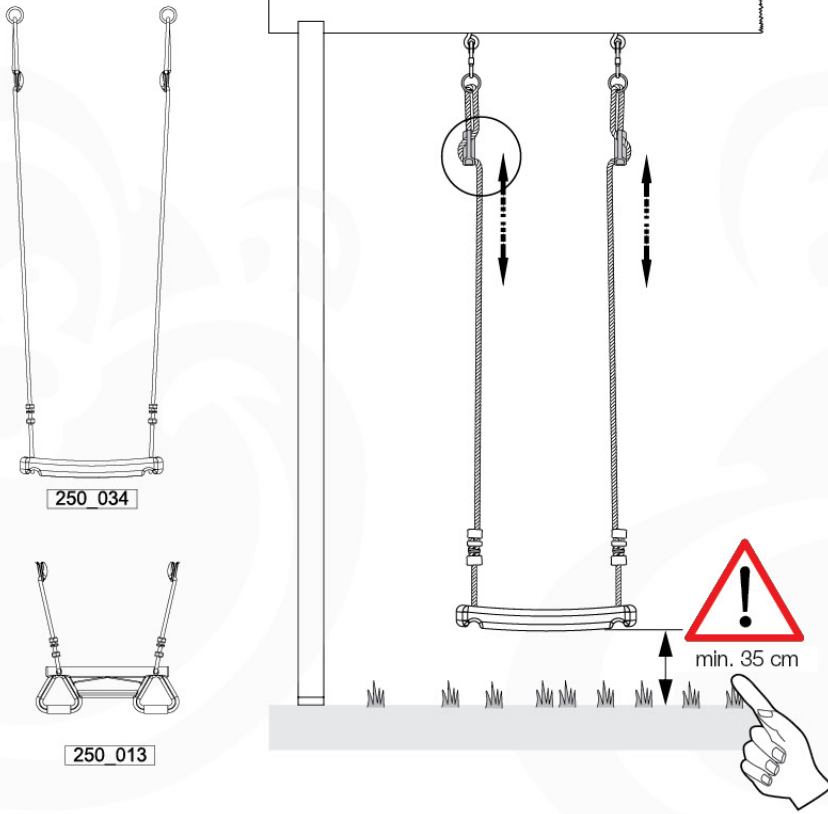

05-6

	PartNo	PartName	QTY.
Hardware Pack	001_406	Stealth Screw 8x45	4
	001_417	Stealth Screw 8x80	4
	001_422	Stealth Screw 8x137	3
	002_220	Gap Point Screw T25 - 5x45	12
	002_223	Gap Point Screw T25 - 5x80	6
Other	005_528	Swing Beam Bracket 7x7	1
	005_529	Swing Beam Bracket 9x9	1
	007_001	Ground-anchor	2
Hardware Pack	022_31x	bpc-base version 3	2
	022_84x	bpc cover	2
	023_031	Finishing Washer GPS 5.0	2
Other	101_003	Swing hook with Carabiner	4

1 - 18-10-2021 - 18-10-2021 - 18-10-2021 - 18-10-2021

06-1

Swing - 06-1 - 18-10-2021 - 18-10-2021 - 18-10-2021 - 18-10-2021

06-4

06-5

06-6

06-7

06-8

06-9

07 - 1

07 - 2

08

09