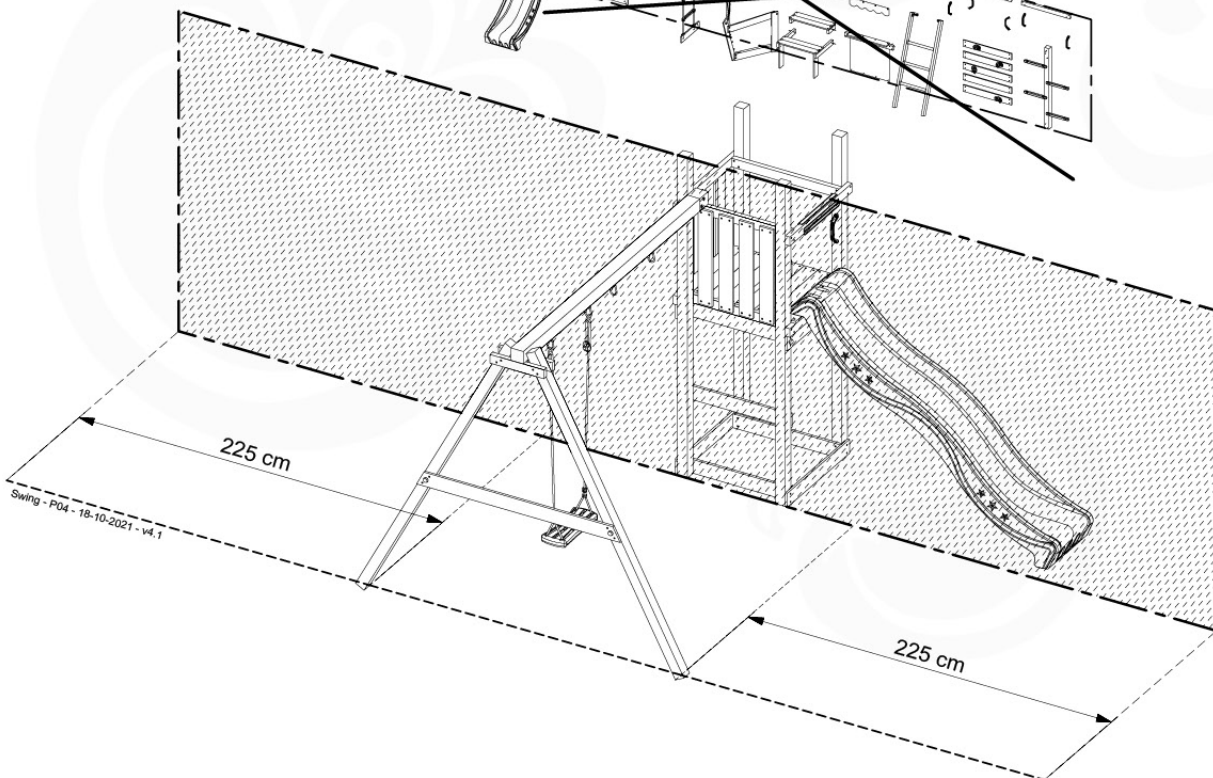

03 Timber

		1-Swing Module 200	2-Swing Module 200	1-Swing Module 220	2-Swing Module 220	1-Swing Module 220 Extra	2-Swing Module 220 Extra
L		657_101	657_102	657_151	657_152	650_178	650_179
A240 A220	239cm - 240cm 219cm - 220cm	2 x	2 x	2 x	2 x		
B240 B220 B160	239cm - 240cm 219cm - 220cm 159cm - 160cm	1 x	1 x	1 x	1 x	2 x 1 x	3 x
C37	36cm - 37cm	2 x	2 x	2 x	2 x	2 x	2 x
D141	140cm - 141cm	2 x	2 x	2 x	2 x	2 x	2 x

26-Oct-2021

04 Product ID

05 Safe Playground Planning

05-1

05-2

05-3

05-4

05-5

05-6

	PartNo	PartName	QTY.
Hardware Pack	001_406	Stealth Screw 8x45	4
	001_417	Stealth Screw 8x80	4
	001_422	Stealth Screw 8x137	3
	002_220	Gap Point Screw T25 - 5x45	12
	002_223	Gap Point Screw T25 - 5x80	6
Other	005_528	Swing Beam Bracket 7x7	1
	005_529	Swing Beam Bracket 9x9	1
	007_001	Ground-anchor	2
Hardware Pack	022_31x	bpc-base version 3	2
	022_84x	bpc cover	2
	023_031	Finishing Washer GPS 5.0	2
Other	101_003	Swing hook with Carabiner	4

1 - 18-10-2021 - 18-10-2021 - 18-10-2021 - 18-10-2021

06-1

Swing - 06-1 - 18-10-2021 - 18-10-2021 - 18-10-2021 - 18-10-2021

06-4

06-5

06-6

06-7

06-8