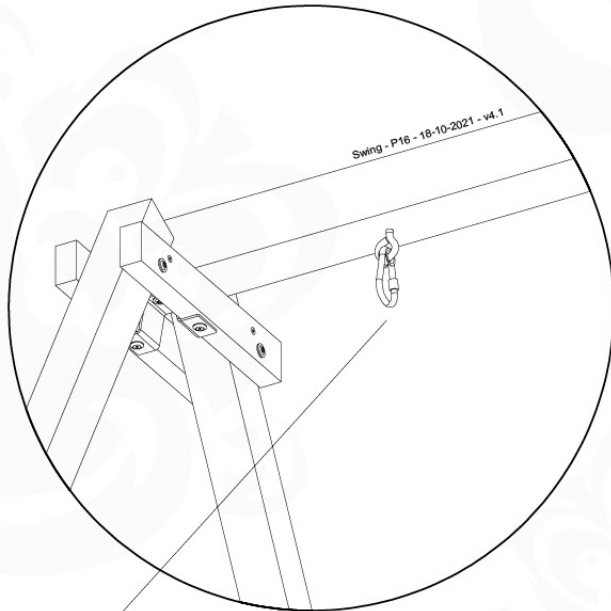

05-6

	PartNo	PartName	QTY.
Hardware Pack	001_406	Stealth Screw 8x45	4
	001_417	Stealth Screw 8x80	4
	001_422	Stealth Screw 8x137	3
	002_220	Gap Point Screw T25 - 5x45	12
	002_223	Gap Point Screw T25 - 5x80	6
Other	005_528	Swing Beam Bracket 7x7	1
	005_529	Swing Beam Bracket 9x9	1
	007_001	Ground-anchor	2
Hardware Pack	022_31x	bpc-base version 3	2
	022_84x	bpc cover	2
	023_031	Finishing Washer GPS 5.0	2
Other	101_003	Swing hook with Carabiner	4

1 - 18-10-2021 - 18-10-2021 - 18-10-2021 - 18-10-2021

06-1

Swing - 06-1 - 18-10-2021 - 18-10-2021 - 18-10-2021 - 18-10-2021

06-4

06-5

06-6

06-7

06-8