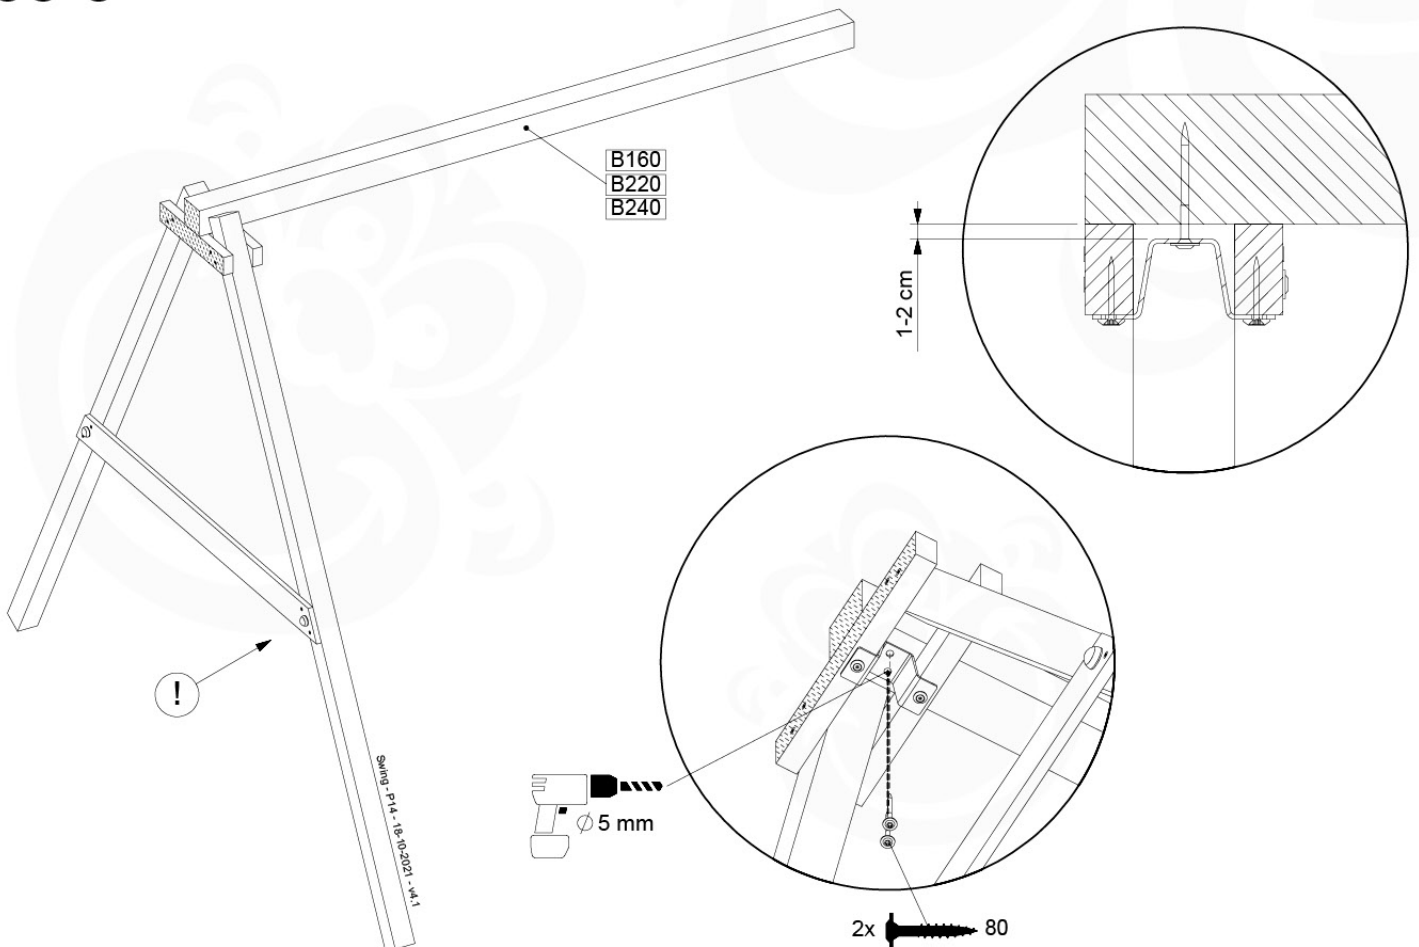

05-6

	PartNo	PartName	QTY.
Hardware Pack	001_406	Stealth Screw 8x45	4
	001_417	Stealth Screw 8x80	4
	001_422	Stealth Screw 8x137	3
	002_220	Gap Point Screw T25 - 5x45	12
	002_223	Gap Point Screw T25 - 5x80	6
Other	005_528	Swing Beam Bracket 7x7	1
	005_529	Swing Beam Bracket 9x9	1
	007_001	Ground-anchor	2
Hardware Pack	022_31x	bpc-base version 3	2
	022_84x	bpc cover	2
	023_031	Finishing Washer GPS 5.0	2
Other	101_003	Swing hook with Carabiner	4

1 - 18-10-2021 - 18-10-2021 - 18-10-2021 - 18-10-2021

06-1

1 - 18-10-2021 - 18-10-2021 - 18-10-2021 - 18-10-2021

06-2

06-3

06-4

06-5

06-6