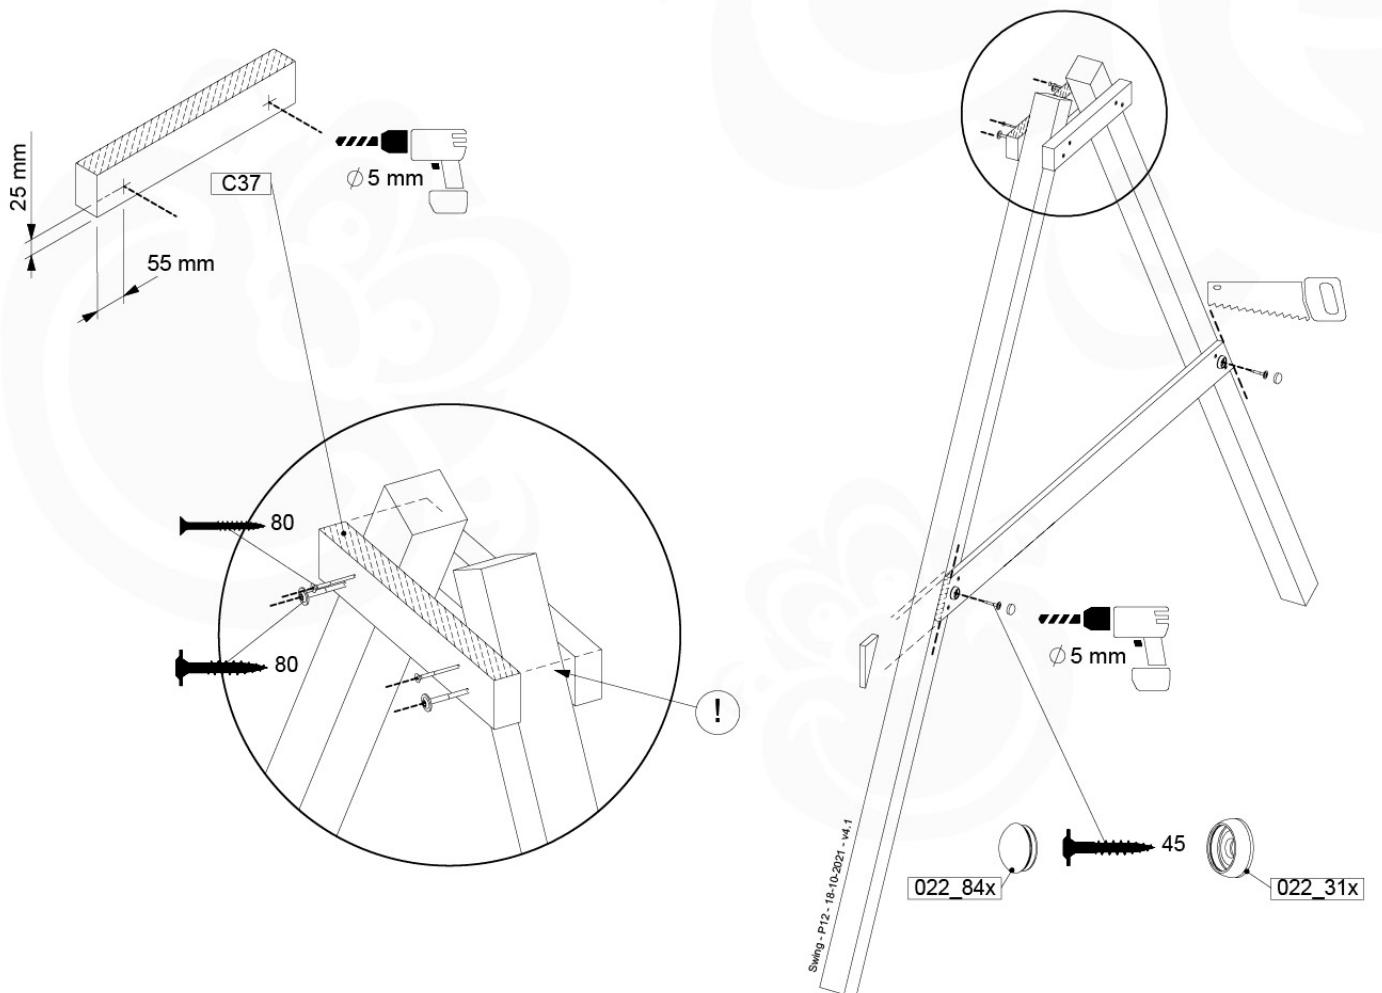

05-6

	PartNo	PartName	QTY.
Hardware Pack	001_406	Stealth Screw 8x45	4
	001_417	Stealth Screw 8x80	4
	001_422	Stealth Screw 8x137	3
	002_220	Gap Point Screw T25 - 5x45	12
	002_223	Gap Point Screw T25 - 5x80	6
Other	005_528	Swing Beam Bracket 7x7	1
	005_529	Swing Beam Bracket 9x9	1
	007_001	Ground-anchor	2
Hardware Pack	022_31x	bpc-base version 3	2
	022_84x	bpc cover	2
	023_031	Finishing Washer GPS 5.0	2
Other	101_003	Swing hook with Carabiner	4

1 - 18-10-2021 - 18-10-2021 - 18-10-2021 - 18-10-2021

06-1

1 - 18-10-2021 - 18-10-2021 - 18-10-2021 - 18-10-2021

06-2

06-3

06-4

06-5

06-6