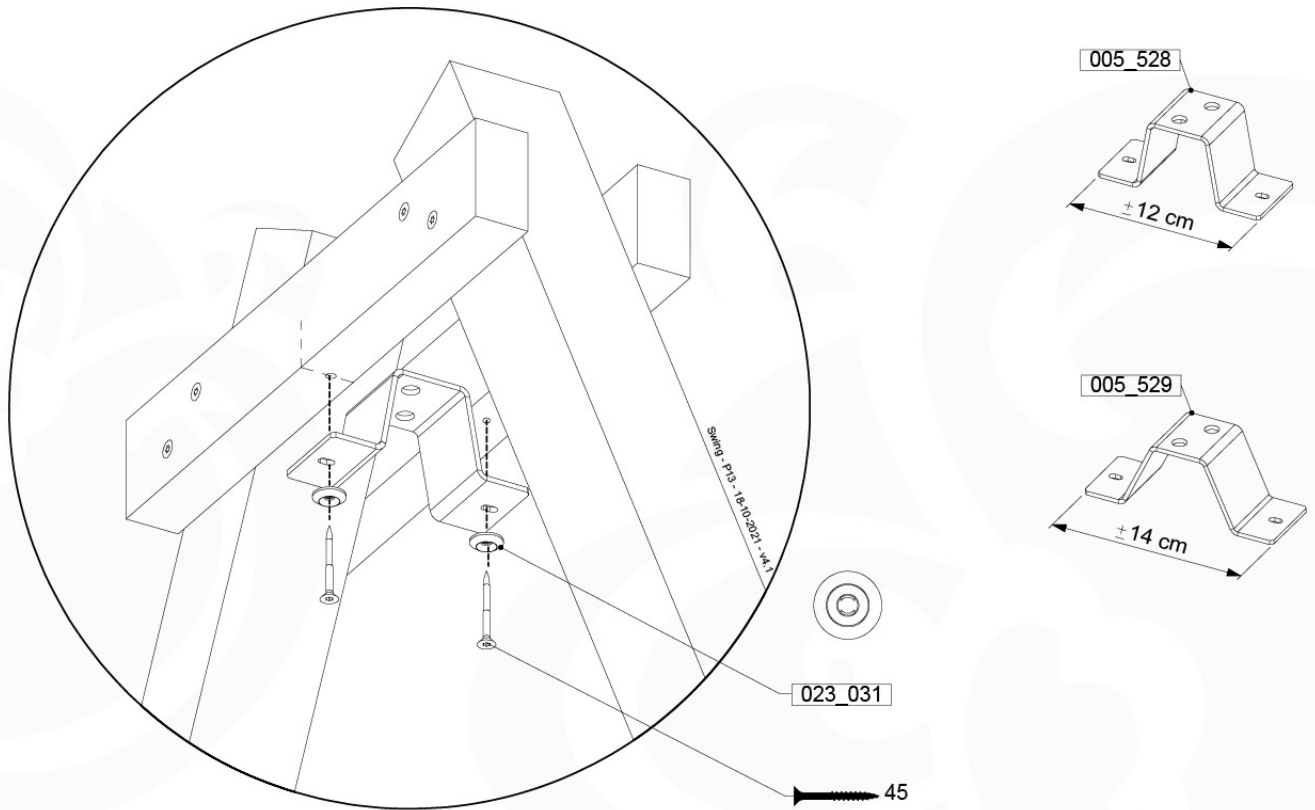

05-6

	PartNo	PartName	QTY.
Hardware Pack	001_406	Stealth Screw 8x45	4
	001_417	Stealth Screw 8x80	4
	001_422	Stealth Screw 8x137	3
	002_220	Gap Point Screw T25 - 5x45	12
	002_223	Gap Point Screw T25 - 5x80	6
Other	005_528	Swing Beam Bracket 7x7	1
	005_529	Swing Beam Bracket 9x9	1
	007_001	Ground-anchor	2
Hardware Pack	022_31x	bpc-base version 3	2
	022_84x	bpc cover	2
	023_031	Finishing Washer GPS 5.0	2
Other	101_003	Swing hook with Carabiner	4

1 - 18-10-2021 - 18-10-2021 - 18-10-2021 - 18-10-2021

06-1

1 - 18-10-2021 - 18-10-2021 - 18-10-2021 - 18-10-2021

06-2

06-3

06-4

06-5

06-6