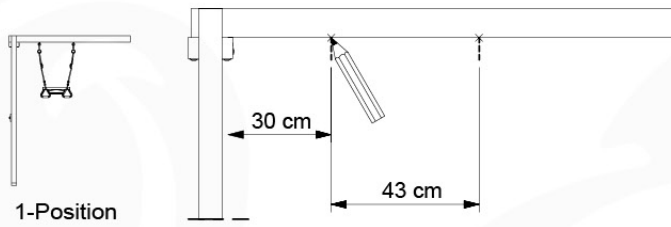

05-6

	PartNo	PartName	QTY.
Hardware Pack	001_406	Stealth Screw 8x45	4
	001_417	Stealth Screw 8x80	4
	001_422	Stealth Screw 8x137	3
	002_220	Gap Point Screw T25 - 5x45	12
	002_223	Gap Point Screw T25 - 5x80	6
Other	005_528	Swing Beam Bracket 7x7	1
	005_529	Swing Beam Bracket 9x9	1
	007_001	Ground-anchor	2
Hardware Pack	022_31x	bpc-base version 3	2
	022_84x	bpc cover	2
	023_031	Finishing Washer GPS 5.0	2
Other	101_003	Swing hook with Carabiner	4

1 - 18-10-2021 - 18-10-2021 - 18-10-2021 - 18-10-2021

06-1

1 - 18-10-2021 - 18-10-2021 - 18-10-2021 - 18-10-2021

06-2

06-3

06-4

06-5

06-6