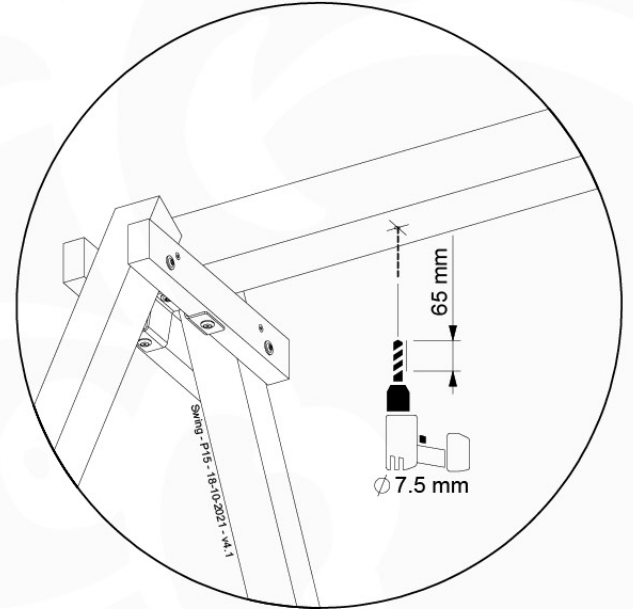

05-6

	PartNo	PartName	QTY.
Hardware Pack	001_406	Stealth Screw 8x45	4
	001_417	Stealth Screw 8x80	4
	001_422	Stealth Screw 8x137	3
	002_220	Gap Point Screw T25 - 5x45	12
	002_223	Gap Point Screw T25 - 5x80	6
Other	005_528	Swing Beam Bracket 7x7	1
	005_529	Swing Beam Bracket 9x9	1
	007_001	Ground-anchor	2
Hardware Pack	022_31x	bpc-base version 3	2
	022_84x	bpc cover	2
	023_031	Finishing Washer GPS 5.0	2
Other	101_003	Swing hook with Carabiner	4

1 - 18-10-2021 - 18-10-2021 - 18-10-2021 - 18-10-2021

06-1

1 - 18-10-2021 - 18-10-2021 - 18-10-2021 - 18-10-2021

06-2

06-3

06-4

06-5

06-6