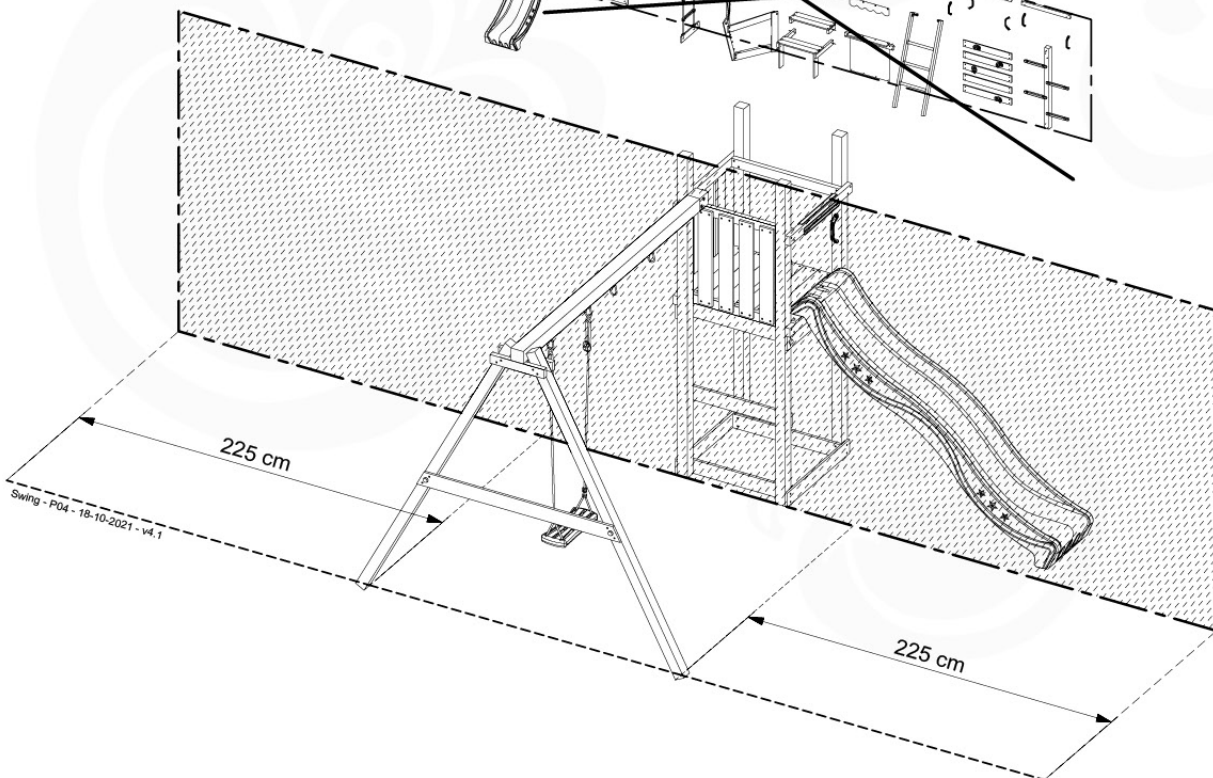

03 Timber

		1-Swing Module 200	2-Swing Module 200	1-Swing Module 220	2-Swing Module 220	1-Swing Module 220 Extra	2-Swing Module 220 Extra
L		657_101	657_102	657_151	657_152	650_178	650_179
A240 A220	239cm - 240cm 219cm - 220cm	2 x	2 x	2 x	2 x		
B240 B220 B160	239cm - 240cm 219cm - 220cm 159cm - 160cm	1 x	1 x	1 x	1 x	2 x 1 x	3 x
C37	36cm - 37cm	2 x	2 x	2 x	2 x	2 x	2 x
D141	140cm - 141cm	2 x	2 x	2 x	2 x	2 x	2 x

26-Oct-2021

04 Product ID

05 Safe Playground Planning

05-1

05-2

05-3

05-4

05-5

05-6

	PartNo	PartName	QTY.
Hardware Pack	001_406	Stealth Screw 8x45	4
	001_417	Stealth Screw 8x80	4
	001_422	Stealth Screw 8x137	3
	002_220	Gap Point Screw T25 - 5x45	12
	002_223	Gap Point Screw T25 - 5x80	6
Other	005_528	Swing Beam Bracket 7x7	1
	005_529	Swing Beam Bracket 9x9	1
	007_001	Ground-anchor	2
Hardware Pack	022_31x	bpc-base version 3	2
	022_84x	bpc cover	2
	023_031	Finishing Washer GPS 5.0	2
Other	101_003	Swing hook with Carabiner	4