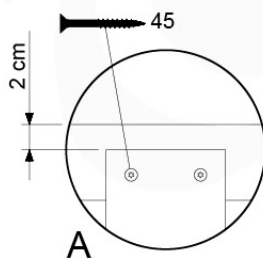

09 Balustrade (1x)

BL01

(194_101)

	PartNo	PartName	QTY.
Hardware Pack 100_601	002_220	Gap Point Screw T25 - 5x45	16
	002_223	Gap Point Screw T25 - 5x80	4
Wood	C74	Beam 740 mm	1
	D65	Board 650 mm	4

Balustrade AL - P02 U - 28-7-2021 - v3.0

09-1

min. 27mm
max. 65mm