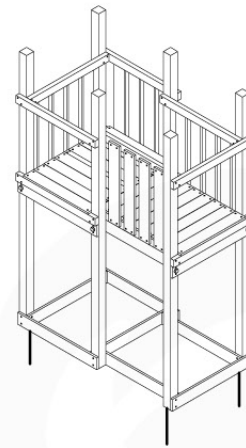

Roof Clapboard - P02 - 3-8-2021 - v3

12-1

12-2

12-3

13 Ladder

LA02

(194_103)

	PartNo	PartName	QTY.
Hardware Pack 100_603	001_404	Stealth Screw 8x30	4
	002_219	Gap Point Screw T25 - 5x30	4
	002_220	Gap Point Screw T25 - 5x45	6
	002_223	Gap Point Screw T25 - 5x80	4
Other	005_03x	Ladder Rung Y/B/G/R	3
	005_522	Connection Bracket Mini Market	2
	022_835	Rung Cap	6
	120_102	Handgrip set (2x Complete)	1
Wood	C74	Beam 740 mm	1
	C130	Beam 1300 mm	2

Ladder - P02 125 - 27-9-2021 - v4

13-1

Ladder - P04 125 - 27-9-2021 - v4

13-2

13-3

13-4

14 Swing Frame / Climb Frame

15 Ground Anchors

GA02

Parts:

Assembly Package Tower
194_100

Tower Anchors - P03 - 3-3-2021 - v3

15-1

Tower Anchors - P07 - 3-3-2021 - v3

15-2

40 L / 80 kg