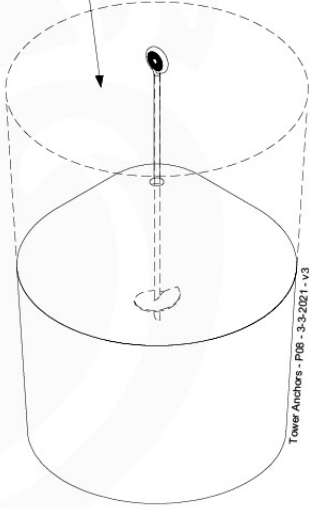

GA02

Parts:

Assembly Package Tower
194_100

Tower Anchors - P03 - 3-3-2021 - v3

15-1

Tower Anchors - P07 - 3-3-2021 - v3

15-2

40 L / 80 kg