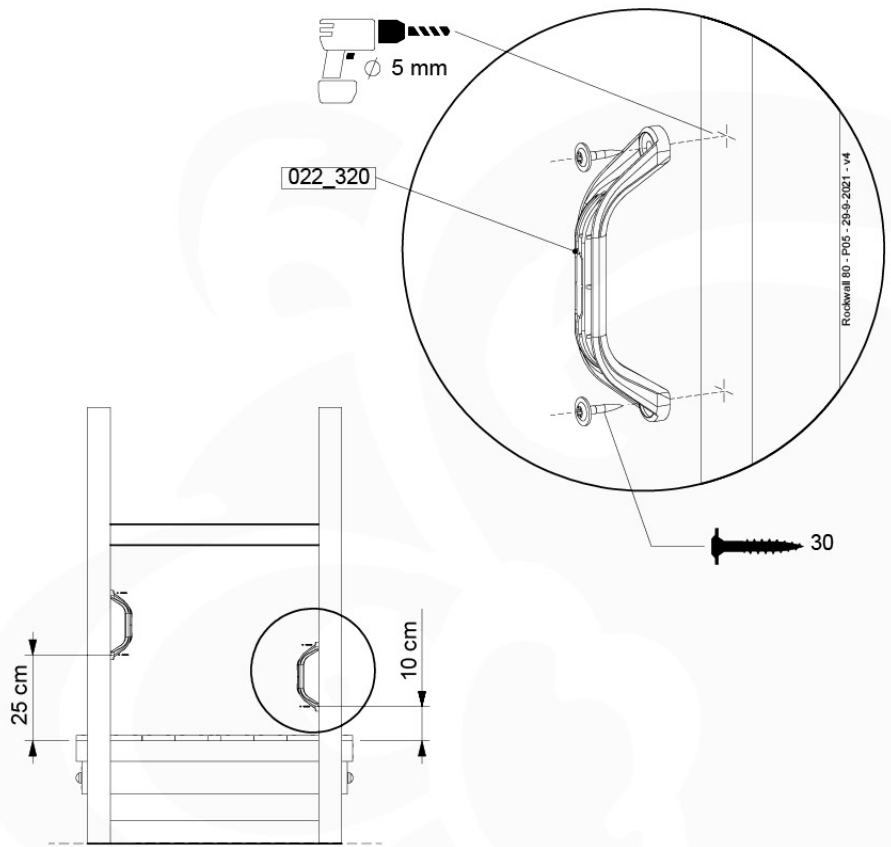

Balustrade AL - P03 T - 28-7-2021 - v3.0

10-1

11 Rock Wall

RW01

(194_105)

	PartNo	PartName	QTY.
Hardware pack 100_604	001_102	Washer Head Screw T40 M8x30	8
	002_220	Gap Point Screw T25 - 5x45	24
	002_223	Gap Point Screw T25 - 5x80	4
	003_010	M8 spring lock washer	8
	004_050	M8 22mm Drive in Nut	8
Other	022_50x	Climbing Rock	4
	120_102	Handgrip set (2x Complete)	1
Timber	C74	Beam 740 mm	1
	D74	Board 740 mm	5

Rockwall 80 - P02 - 29-9-2021 - v4

11-1

min. 2,6 cm
max. 8,8 cm

Rockwall 80 - P03 - 29-9-2021 - v4

11-2

11-3

12 Roof Clapboard

RF01

(194_111)

	PartNo	PartName	QTY.
Hardware Pack 100_609	001_417	Stealth Screw 8x80	4
	002_220	Gap Point Screw T25 - 5x45	48
	002_223	Gap Point Screw T25 - 5x80	2
Timber	C56	Beam 550 mm	2
	C62	Beam 620 mm	2
	D60	Board 600 mm	1
	D74	Board 740 mm	16