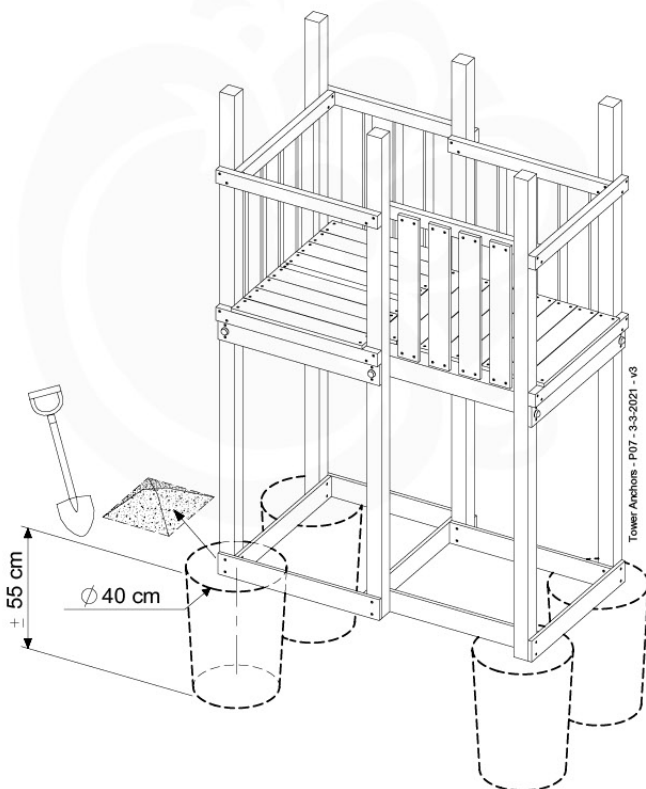

GA02

Parts:

Assembly Package Tower
194_100

Tower Anchors - P03 - 3-3-2021 - v3

15-1

Tower Anchors - P07 - 3-3-2021 - v3

15-2

40 L / 80 kg