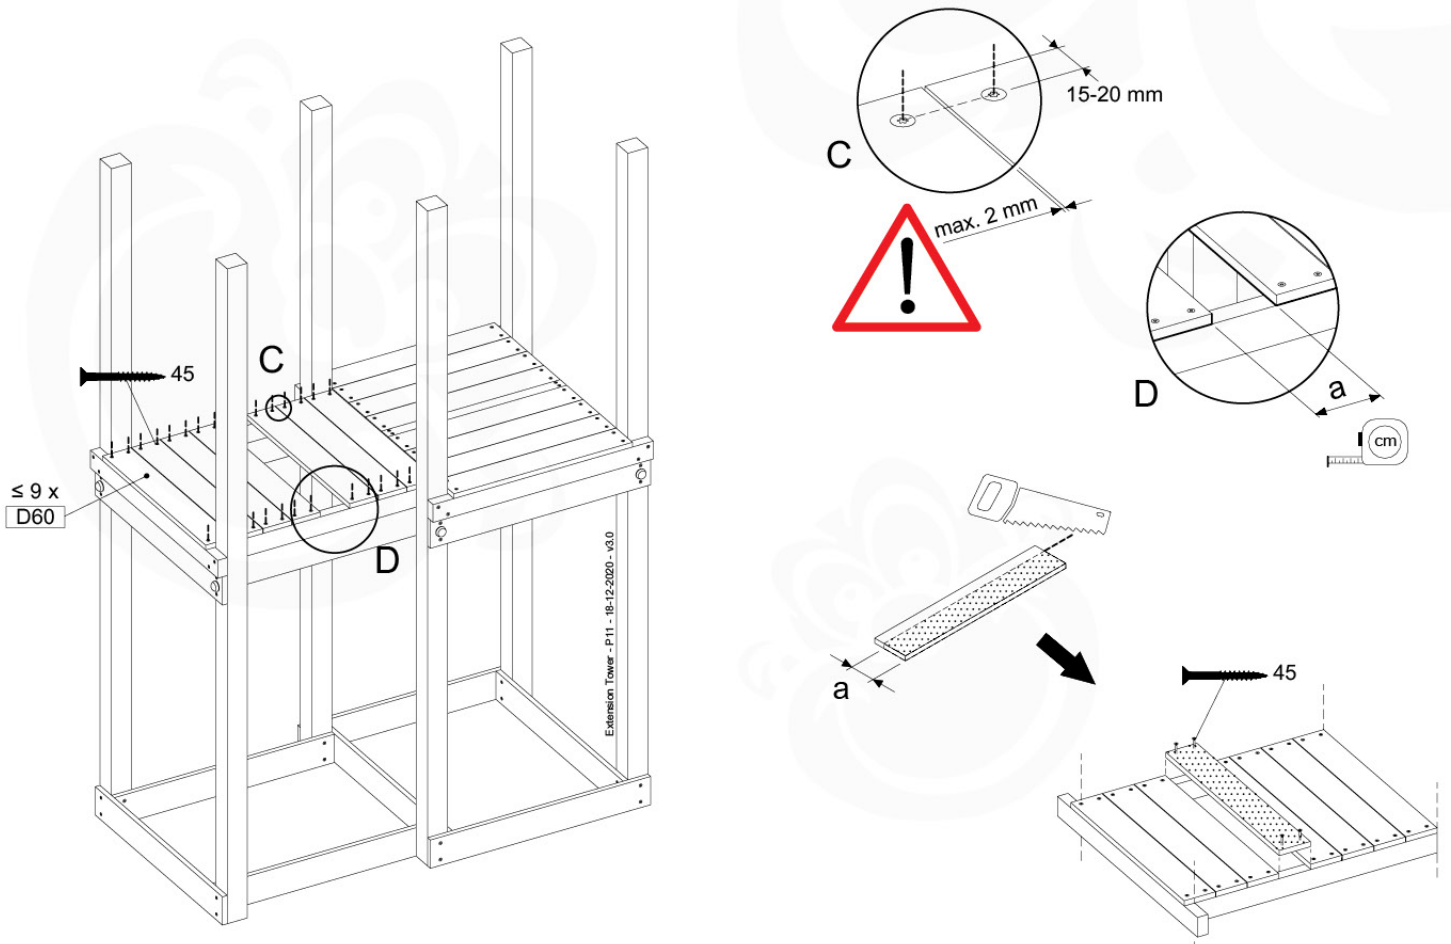

07-1

07-2

07-3

08 Extended Tower

ET01

(194_100)

	PartNo	PartName	QTY.
Hardware Pack 100_600	001_406	Stealth Screw 8x45	4
	002_220	Gap Point Screw T25 - 5x45	60
	002_223	Gap Point Screw T25 - 5x80	12
Other	007_001	Ground-anchor	2
Hardware Pack 100_600	022_31x	bpc-base version 3	2
	022_84x	bpc cover	2
Wood	A200	Post 70x70 L2000	2
	C74	Beam 740 mm	3
	D60	Board 600 mm	9
	D74	Board 740 mm	6

Extension Tower - P02 - ET01 - 18-12-2020 - v3.0

Working with All Extension Towers

08-1

08-2

08-3

09 Balustrade (1x)

BL01

(194_101)