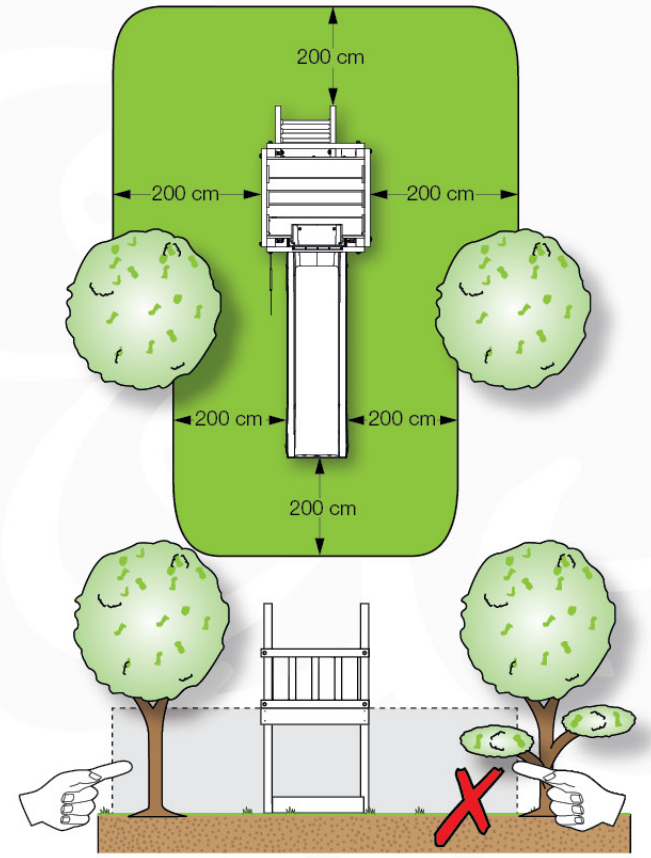

05 Safe Playground

05a

05b

05c

05d

05e