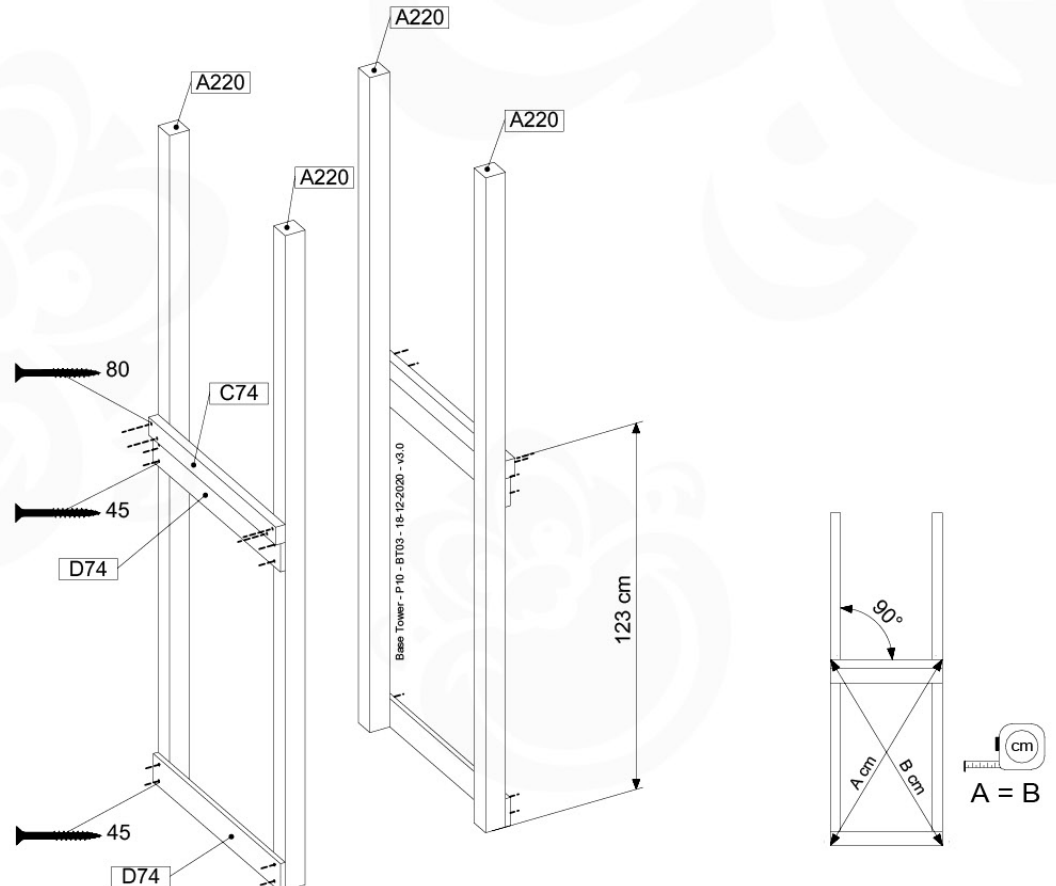

06 Playground Foundation

FD02

06-1

Foundation Plan - P03 - 27-11-2020 - v3

07 Base Tower

BT03

(194_100)

	PartNo	PartName	QTY.
Hardware Pack 100_600	001_406	Stealth Screw 8x45	6
	002_220	Gap Point Screw T25 - 5x45	72
	002_223	Gap Point Screw T25 - 5x80	16
Other	007_001	Ground-anchor	2
Hardware Pack 100_600	022_31x	bpc-base version 3	4
	022_84x	bpc cover	4
Wood	A220	Post 70x70 L2200	4
	C74	Beam 740 mm	4
	D60	Board 600 mm	10
	D74	Board 740 mm	8

07-1

07-2

07-3

08 Extended Tower

ET01

(194_100)

	PartNo	PartName	QTY.
Hardware Pack 100_600	001_406	Stealth Screw 8x45	4
	002_220	Gap Point Screw T25 - 5x45	60
	002_223	Gap Point Screw T25 - 5x80	12
Other	007_001	Ground-anchor	2
Hardware Pack 100_600	022_31x	bpc-base version 3	2
	022_84x	bpc cover	2
Wood	A200	Post 70x70 L2000	2
	C74	Beam 740 mm	3
	D60	Board 600 mm	9
	D74	Board 740 mm	6