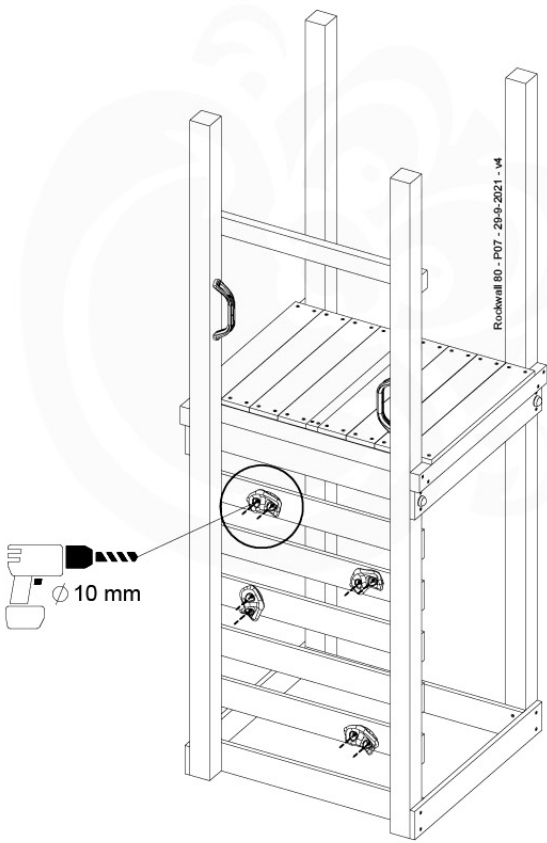

Rockwall 80 - P02 - 29-9-2021 - v4

11-1

min. 2,6 cm
max. 8,8 cm

Rockwall 80 - P03 - 29-9-2021 - v4

11-2

11-3

12 Roof Clapboard

RF01

(194_111)

	PartNo	PartName	QTY.
Hardware Pack 100_609	001_417	Stealth Screw 8x80	4
	002_220	Gap Point Screw T25 - 5x45	48
	002_223	Gap Point Screw T25 - 5x80	2
Timber	C56	Beam 550 mm	2
	C62	Beam 620 mm	2
	D60	Board 600 mm	1
	D74	Board 740 mm	16