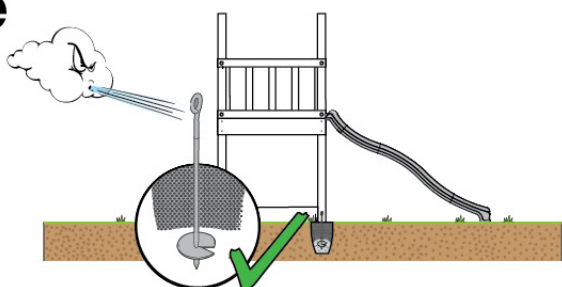

06 Playground Foundation

FD02

06-1

Foundation Plan - P03 - 27-11-2020 - v3

07 Base Tower

BT03

(194_100)

	PartNo	PartName	QTY.
Hardware Pack 100_600	001_406	Stealth Screw 8x45	6
	002_220	Gap Point Screw T25 - 5x45	72
	002_223	Gap Point Screw T25 - 5x80	16
Other	007_001	Ground-anchor	2
Hardware Pack 100_600	022_31x	bpc-base version 3	4
	022_84x	bpc cover	4
Wood	A220	Post 70x70 L2200	4
	C74	Beam 740 mm	4
	D60	Board 600 mm	10
	D74	Board 740 mm	8