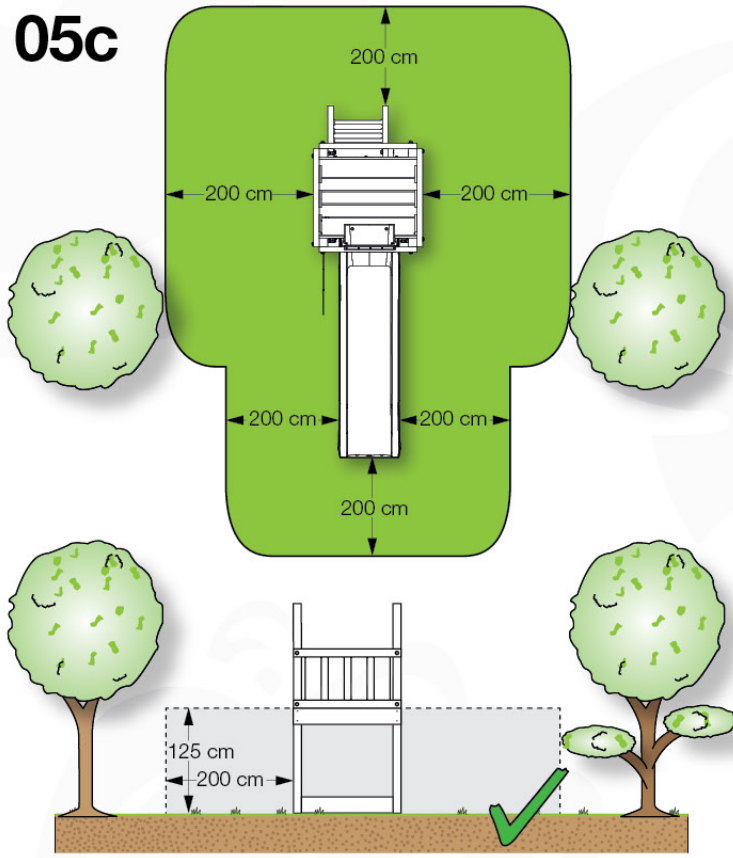

05 Safe Playground

05a

05b

05c

05d

05e