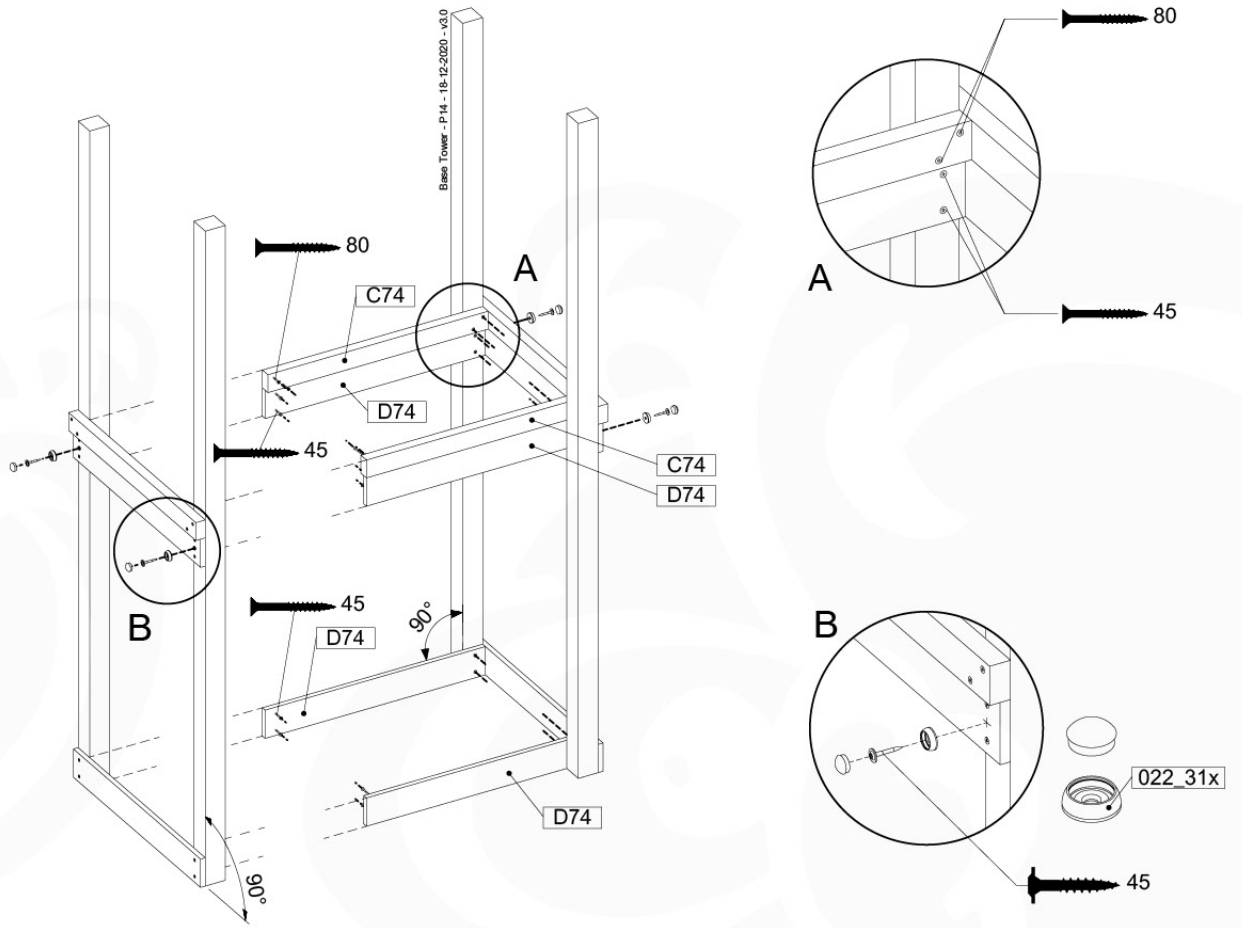

06 Playground Foundation

FD02

06-1

Foundation Plan - P03 - 27-11-2020 - v3

07 Base Tower

BT03

(194_100)

	PartNo	PartName	QTY.
Hardware Pack 100_600	001_406	Stealth Screw 8x45	6
	002_220	Gap Point Screw T25 - 5x45	72
	002_223	Gap Point Screw T25 - 5x80	16
Other	007_001	Ground-anchor	2
Hardware Pack 100_600	022_31x	bpc-base version 3	4
	022_84x	bpc cover	4
Wood	A220	Post 70x70 L2200	4
	C74	Beam 740 mm	4
	D60	Board 600 mm	10
	D74	Board 740 mm	8

07-1

07-2

07-3

08 Extended Tower

ET01

(194_100)

	PartNo	PartName	QTY.
Hardware Pack 100_600	001_406	Stealth Screw 8x45	4
	002_220	Gap Point Screw T25 - 5x45	60
	002_223	Gap Point Screw T25 - 5x80	12
Other	007_001	Ground-anchor	2
Hardware Pack 100_600	022_31x	bpc-base version 3	2
	022_84x	bpc cover	2
Wood	A200	Post 70x70 L2000	2
	C74	Beam 740 mm	3
	D60	Board 600 mm	9
	D74	Board 740 mm	6