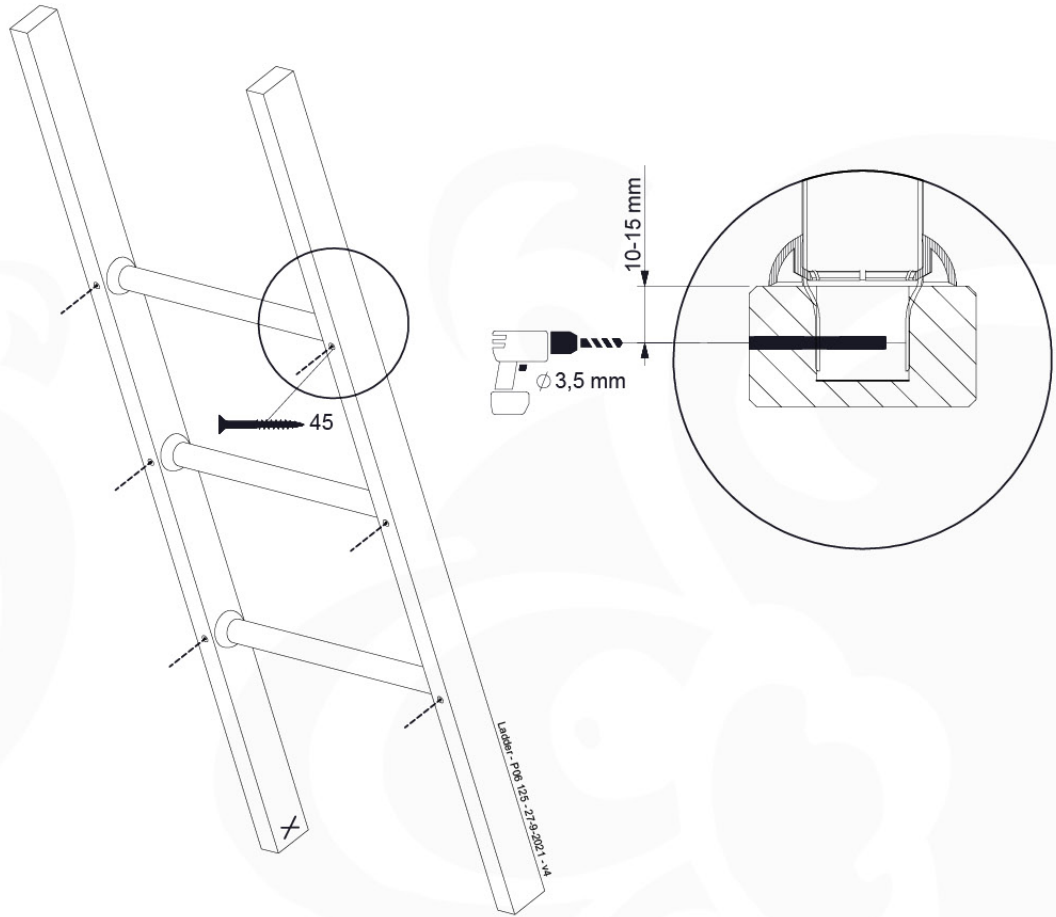

Ladder - P02 125 - 27-9-2021 - v4

13-1

Ladder - P04 125 - 27-9-2021 - v4

13-2

13-3

13-4

14 Swing Frame / Climb Frame

15 Ground Anchors

GA02

Parts:

Assembly Package Tower
194_100

Tower Anchors - P03 - 3-3-2021 - v3

15-1

Tower Anchors - P07 - 3-3-2021 - v3

15-2

40 L / 80 kg