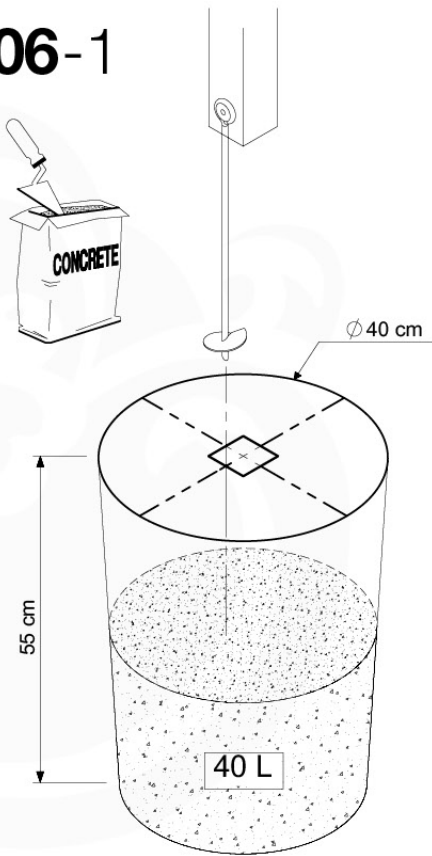

06 Playground Foundation

FD02

06-1

Foundation Plan - P03 - 27-11-2020 - v3

07 Base Tower

BT03

(194_100)

	PartNo	PartName	QTY.
Hardware Pack 100_600	001_406	Stealth Screw 8x45	6
	002_220	Gap Point Screw T25 - 5x45	72
	002_223	Gap Point Screw T25 - 5x80	16
Other	007_001	Ground-anchor	2
Hardware Pack 100_600	022_31x	bpc-base version 3	4
	022_84x	bpc cover	4
Wood	A220	Post 70x70 L2200	4
	C74	Beam 740 mm	4
	D60	Board 600 mm	10
	D74	Board 740 mm	8

07-1

07-2

07-3

08 Extended Tower

ET01

(194_100)

	PartNo	PartName	QTY.
Hardware Pack 100_600	001_406	Stealth Screw 8x45	4
	002_220	Gap Point Screw T25 - 5x45	60
	002_223	Gap Point Screw T25 - 5x80	12
Other	007_001	Ground-anchor	2
Hardware Pack 100_600	022_31x	bpc-base version 3	2
	022_84x	bpc cover	2
Wood	A200	Post 70x70 L2000	2
	C74	Beam 740 mm	3
	D60	Board 600 mm	9
	D74	Board 740 mm	6