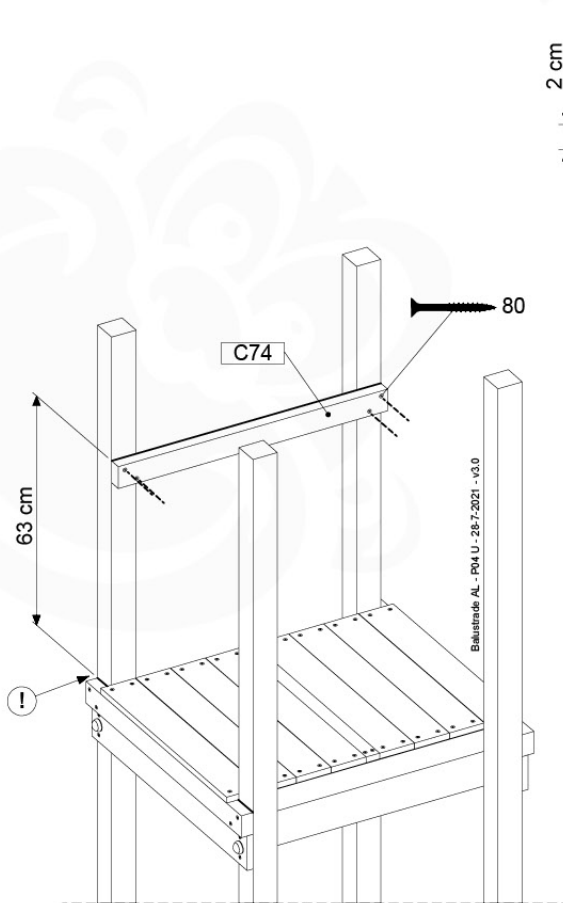

09 Balustrade (1x)

BL01

(194_101)

	PartNo	PartName	QTY.
Hardware Pack 100_601	002_220	Gap Point Screw T25 - 5x45	16
	002_223	Gap Point Screw T25 - 5x80	4
Wood	C74	Beam 740 mm	1
	D65	Board 650 mm	4

Balustrade AL - P02 U - 28-7-2021 - v3.0

09-1

min. 27mm
max. 65mm