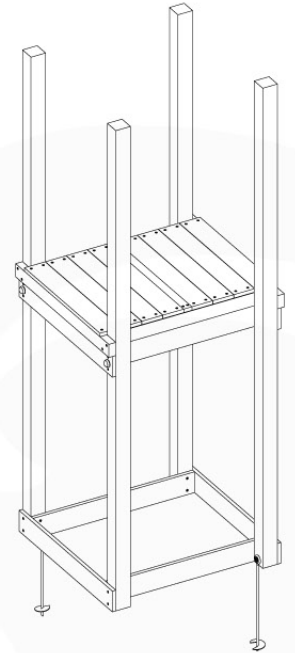

06 Playground Foundation

FD02

06-1

Foundation Plan - P03 - 27-11-2020 - v3

07 Base Tower

BT03

(194_100)

	PartNo	PartName	QTY.
Hardware Pack 100_600	001_406	Stealth Screw 8x45	6
	002_220	Gap Point Screw T25 - 5x45	72
	002_223	Gap Point Screw T25 - 5x80	16
Other	007_001	Ground-anchor	2
Hardware Pack 100_600	022_31x	bpc-base version 3	4
	022_84x	bpc cover	4
Wood	A220	Post 70x70 L2200	4
	C74	Beam 740 mm	4
	D60	Board 600 mm	10
	D74	Board 740 mm	8

07-1

07-2

07-3

08 Extended Tower

ET01

(194_100)

	PartNo	PartName	QTY.
Hardware Pack 100_600	001_406	Stealth Screw 8x45	4
	002_220	Gap Point Screw T25 - 5x45	60
	002_223	Gap Point Screw T25 - 5x80	12
Other	007_001	Ground-anchor	2
Hardware Pack 100_600	022_31x	bpc-base version 3	2
	022_84x	bpc cover	2
Wood	A200	Post 70x70 L2000	2
	C74	Beam 740 mm	3
	D60	Board 600 mm	9
	D74	Board 740 mm	6

Extension Tower - P02 - ET01 - 18-12-2020 - v3.0

Working with All Extension Towers

08-1

08-2

08-3

09 Balustrade (1x)

BL01

(194_101)