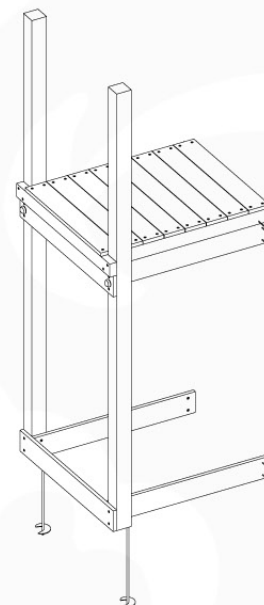

06 Playground Foundation

FD02

06-1

Foundation Plan - P03 - 27-11-2020 - v3

07 Base Tower

BT03

(194_100)

	PartNo	PartName	QTY.
Hardware Pack 100_600	001_406	Stealth Screw 8x45	6
	002_220	Gap Point Screw T25 - 5x45	72
	002_223	Gap Point Screw T25 - 5x80	16
Other	007_001	Ground-anchor	2
Hardware Pack 100_600	022_31x	bpc-base version 3	4
	022_84x	bpc cover	4
Wood	A220	Post 70x70 L2200	4
	C74	Beam 740 mm	4
	D60	Board 600 mm	10
	D74	Board 740 mm	8

07-1

07-2

07-3

08 Extended Tower

ET01

(194_100)

	PartNo	PartName	QTY.
Hardware Pack 100_600	001_406	Stealth Screw 8x45	4
	002_220	Gap Point Screw T25 - 5x45	60
	002_223	Gap Point Screw T25 - 5x80	12
Other	007_001	Ground-anchor	2
Hardware Pack 100_600	022_31x	bpc-base version 3	2
	022_84x	bpc cover	2
Wood	A200	Post 70x70 L2000	2
	C74	Beam 740 mm	3
	D60	Board 600 mm	9
	D74	Board 740 mm	6

Extension Tower - P02 - ET01 - 18-12-2020 - v3.0

Working with All Extension Towers

08-1

08-2

08-3

09 Balustrade (1x)

BL01

(194_101)

	PartNo	PartName	QTY.
Hardware Pack 100_601	002_220	Gap Point Screw T25 - 5x45	16
	002_223	Gap Point Screw T25 - 5x80	4
Wood	C74	Beam 740 mm	1
	D65	Board 650 mm	4

Balustrade AL - P02 U - 28-7-2021 - v3.0