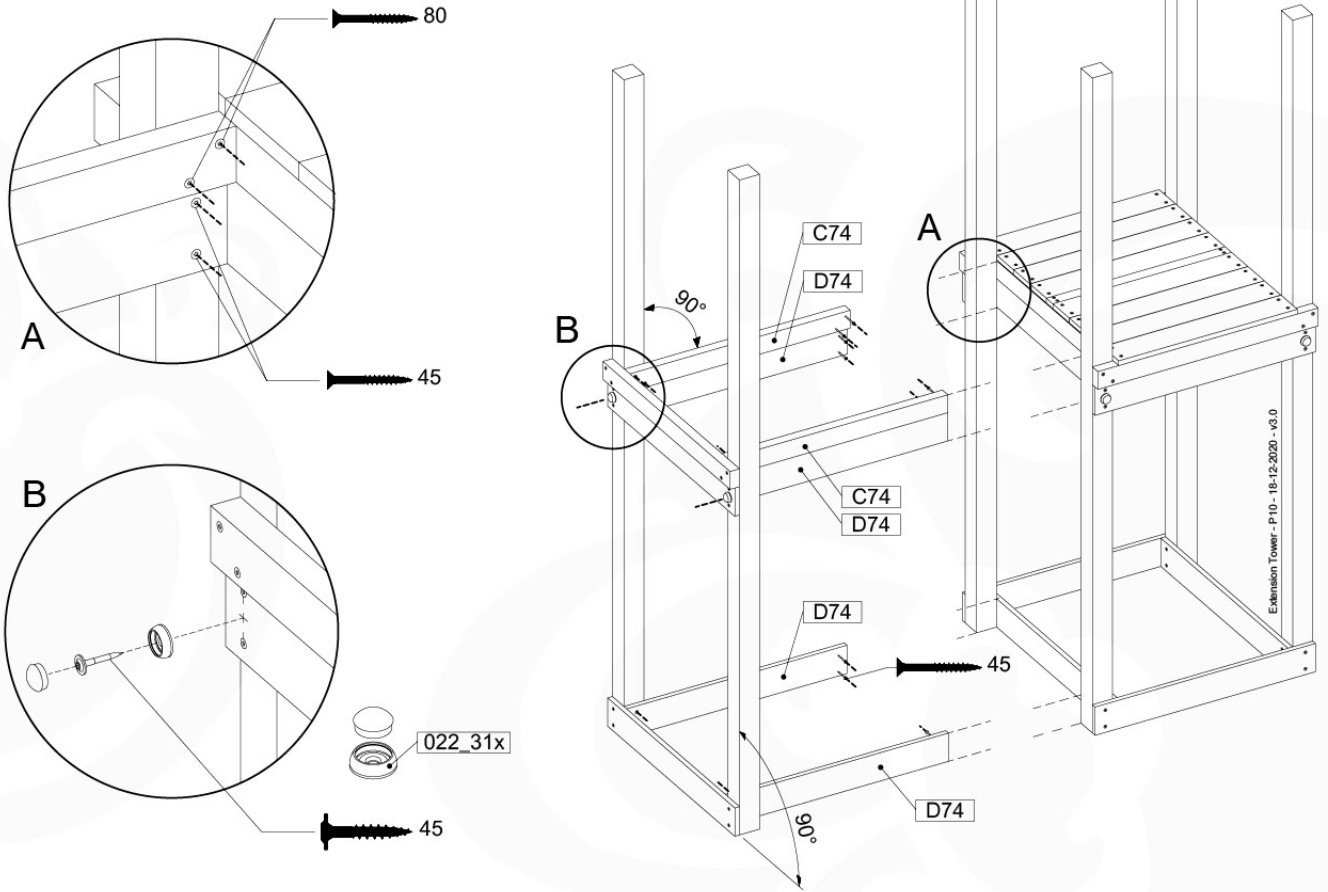

07-1

07-2

07-3

08 Extended Tower

ET01

(194_100)

	PartNo	PartName	QTY.
Hardware Pack 100_600	001_406	Stealth Screw 8x45	4
	002_220	Gap Point Screw T25 - 5x45	60
	002_223	Gap Point Screw T25 - 5x80	12
Other	007_001	Ground-anchor	2
Hardware Pack 100_600	022_31x	bpc-base version 3	2
	022_84x	bpc cover	2
Wood	A200	Post 70x70 L2000	2
	C74	Beam 740 mm	3
	D60	Board 600 mm	9
	D74	Board 740 mm	6

Extension Tower - P02 - ET01 - 18-12-2020 - v3.0

Working with All Extension Towers

08-1

08-2

08-3

09 Balustrade (1x)

BL01

(194_101)

	PartNo	PartName	QTY.
Hardware Pack 100_601	002_220	Gap Point Screw T25 - 5x45	16
	002_223	Gap Point Screw T25 - 5x80	4
Wood	C74	Beam 740 mm	1
	D65	Board 650 mm	4

Balustrade AL - P02 U - 28-7-2021 - v3.0