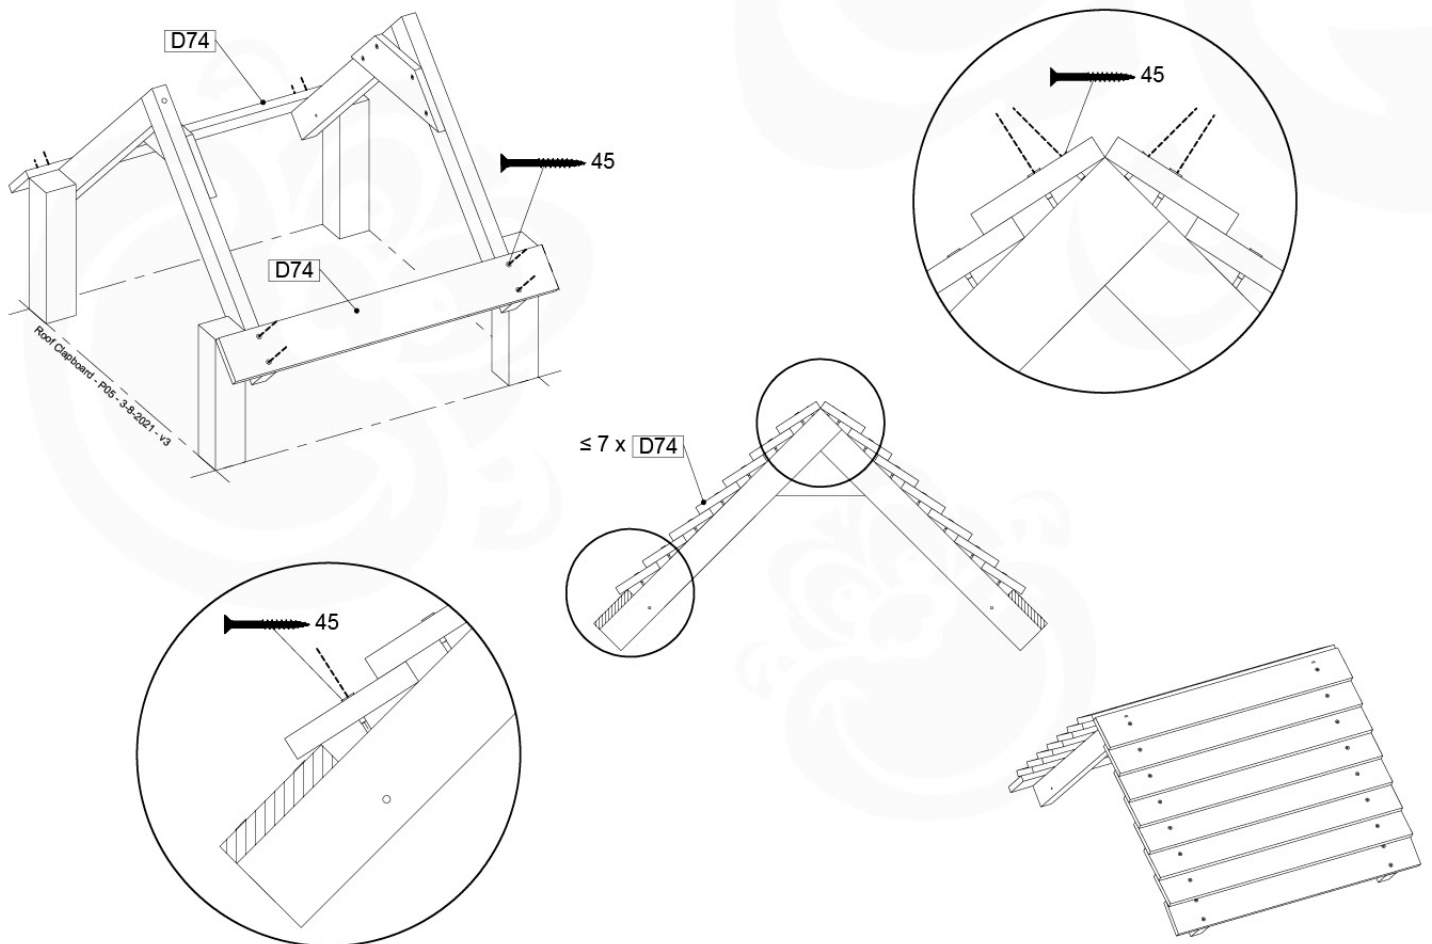

Roof Clapboard - P02 - 3-8-2021 - v3

12-1

12-2

12-3

13 Ladder

LA02

(194_103)

	PartNo	PartName	QTY.
Hardware Pack 100_603	001_404	Stealth Screw 8x30	4
	002_219	Gap Point Screw T25 - 5x30	4
	002_220	Gap Point Screw T25 - 5x45	6
	002_223	Gap Point Screw T25 - 5x80	4
Other	005_03x	Ladder Rung Y/B/G/R	3
	005_522	Connection Bracket Mini Market	2
	022_835	Rung Cap	6
	120_102	Handgrip set (2x Complete)	1
Wood	C74	Beam 740 mm	1
	C130	Beam 1300 mm	2