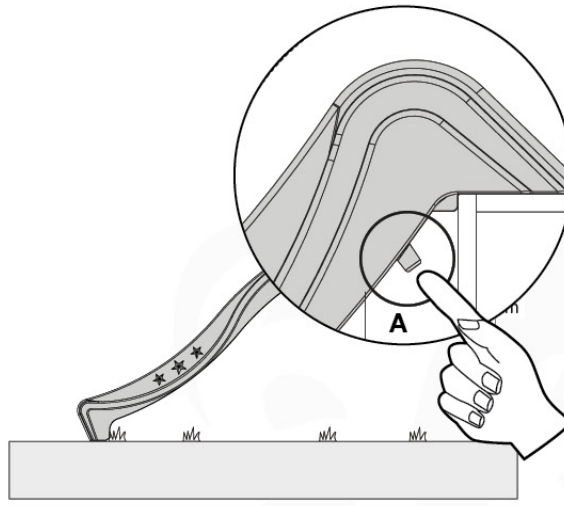

17-4

18 Firemans Pole

FP01

(201_275)

	PartNo	PartName	QTY.
Hardware Pack 100_346	001_103	M8 Washer Head Screw 40mm	2
	002_223	Gap Point Screw T25 - 5x80	4
	003_010	M8 spring lock washer	2
	003_040	M8 Washer	2
	004_052	M8 Drive-in Nut 30mm	2
	004_054	M8 Drive-in Nut 45mm	2
	022_31x	bpc-base version 3	2
	022_84x	bpc cover	2
Other	102_915	Fireman's Pole	1
Timber	C74	Beam 740 mm	1

Fireman's Pole AL - P102 U - 12-11-2020 - v3.0