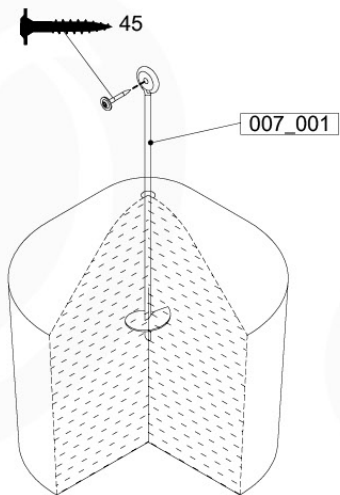

15 Ground Anchors

GA02

Parts:

Assembly Package Tower
194_100