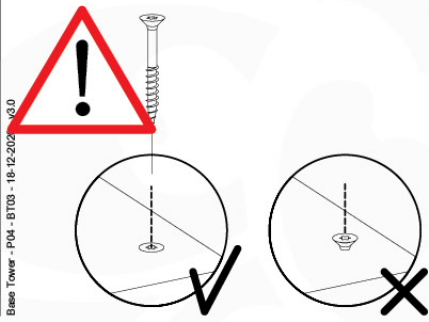

06 Playground Foundation

FD02

06-1

Foundation Plan - P03 - 27-11-2020 - v3

07 Base Tower

BT03

(194_100)

	PartNo	PartName	QTY.
Hardware Pack 100_600	001_406	Stealth Screw 8x45	6
	002_220	Gap Point Screw T25 - 5x45	72
	002_223	Gap Point Screw T25 - 5x80	16
Other	007_001	Ground-anchor	2
Hardware Pack 100_600	022_31x	bpc-base version 3	4
	022_84x	bpc cover	4
Wood	A220	Post 70x70 L2200	4
	C74	Beam 740 mm	4
	D60	Board 600 mm	10
	D74	Board 740 mm	8