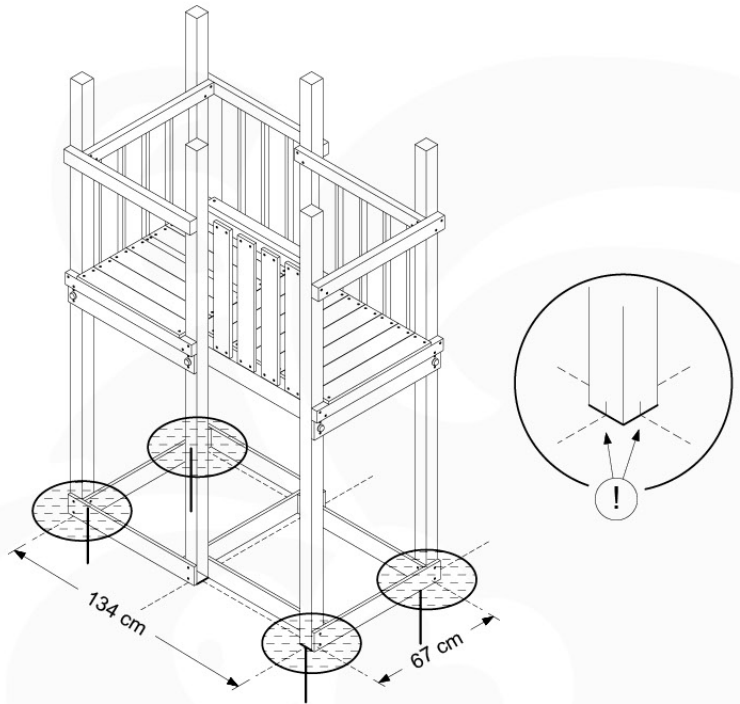

06 Playground Foundation

FD02

06-1

Foundation Plan - P03 - 27-11-2020 - v3

07 Base Tower

BT03

(194_100)

	PartNo	PartName	QTY.
Hardware Pack 100_600	001_406	Stealth Screw 8x45	6
	002_220	Gap Point Screw T25 - 5x45	72
	002_223	Gap Point Screw T25 - 5x80	16
Other	007_001	Ground-anchor	2
Hardware Pack 100_600	022_31x	bpc-base version 3	4
	022_84x	bpc cover	4
Wood	A220	Post 70x70 L2200	4
	C74	Beam 740 mm	4
	D60	Board 600 mm	10
	D74	Board 740 mm	8

07-1

07-2

07-3

08 Extended Tower

ET01

(194_100)

	PartNo	PartName	QTY.
Hardware Pack 100_600	001_406	Stealth Screw 8x45	4
	002_220	Gap Point Screw T25 - 5x45	60
	002_223	Gap Point Screw T25 - 5x80	12
Other	007_001	Ground-anchor	2
Hardware Pack 100_600	022_31x	bpc-base version 3	2
	022_84x	bpc cover	2
Wood	A200	Post 70x70 L2000	2
	C74	Beam 740 mm	3
	D60	Board 600 mm	9
	D74	Board 740 mm	6