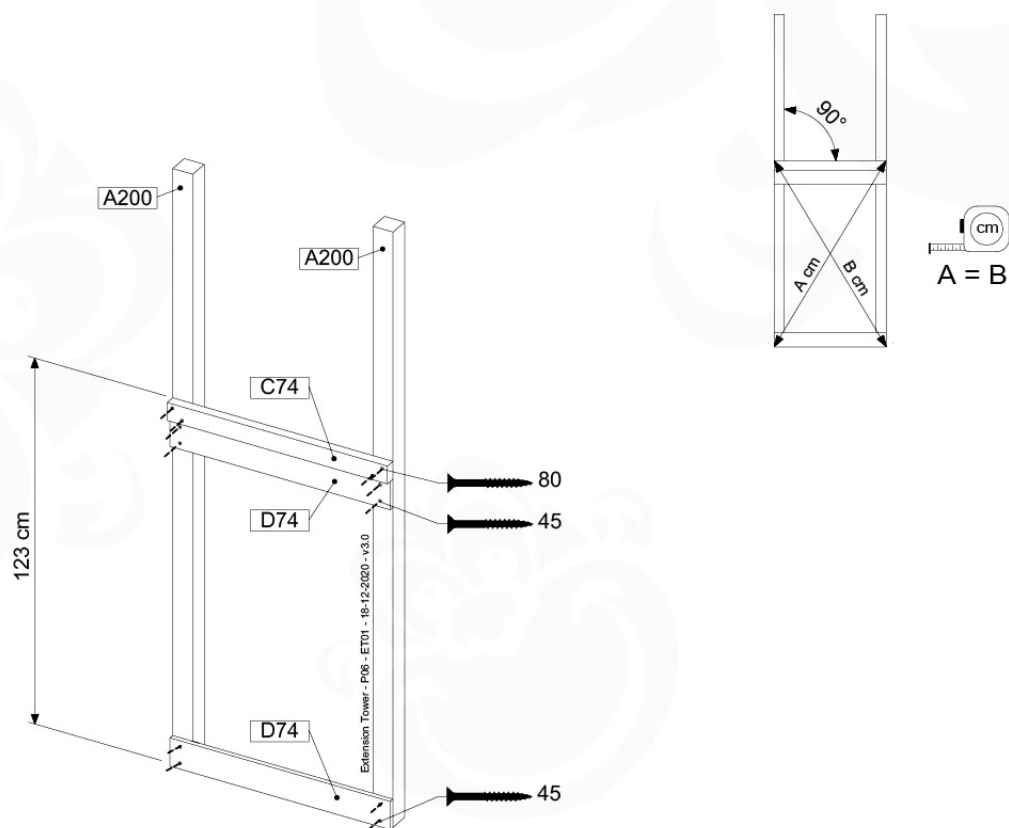

06 Playground Foundation

FD02

06-1

Foundation Plan - P03 - 27-11-2020 - v3

07 Base Tower

BT03

(194_100)

	PartNo	PartName	QTY.
Hardware Pack 100_600	001_406	Stealth Screw 8x45	6
	002_220	Gap Point Screw T25 - 5x45	72
	002_223	Gap Point Screw T25 - 5x80	16
Other	007_001	Ground-anchor	2
Hardware Pack 100_600	022_31x	bpc-base version 3	4
	022_84x	bpc cover	4
Wood	A220	Post 70x70 L2200	4
	C74	Beam 740 mm	4
	D60	Board 600 mm	10
	D74	Board 740 mm	8

07-1

07-2

07-3

08 Extended Tower

ET01

(194_100)

	PartNo	PartName	QTY.
Hardware Pack 100_600	001_406	Stealth Screw 8x45	4
	002_220	Gap Point Screw T25 - 5x45	60
	002_223	Gap Point Screw T25 - 5x80	12
Other	007_001	Ground-anchor	2
Hardware Pack 100_600	022_31x	bpc-base version 3	2
	022_84x	bpc cover	2
Wood	A200	Post 70x70 L2000	2
	C74	Beam 740 mm	3
	D60	Board 600 mm	9
	D74	Board 740 mm	6

Extension Tower - P02 - ET01 - 18-12-2020 - v3.0

Working with All Extension Towers

08-1

08-2

08-3

09 Balustrade (1x)

BL01

(194_101)