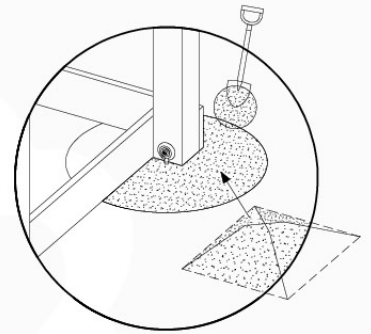

15-2

40 L / 80 kg

Tower Anchors - PIB - 3-3-2021 - v3

24h ↓

16 Add-on

Wavy Star Slide XL

- 324_100 Yellow
- 324_200 Blue
- 324_300 Green
- 324_400 Red
- 324_500 Fuchsia
- 324_600 Dark Green

Fireman's Pole

201_275