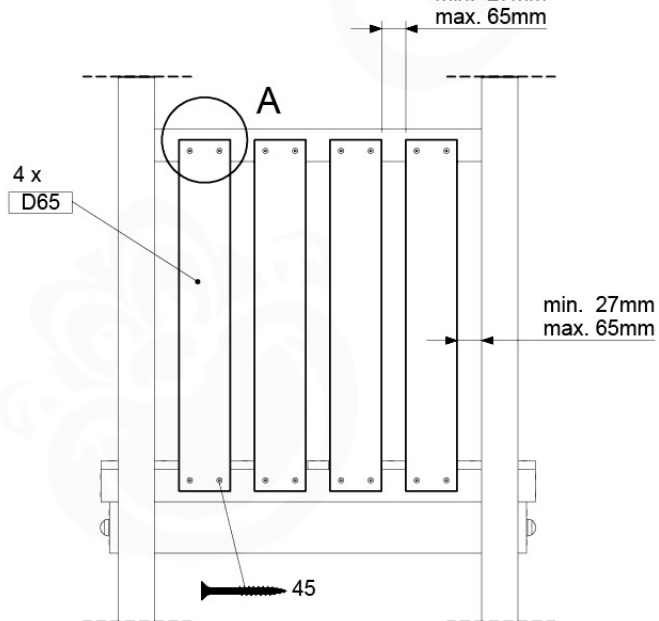

	PartNo	PartName	QTY.
Hardware Pack 100_601	002_220	Gap Point Screw T25 - 5x45	16
	002_223	Gap Point Screw T25 - 5x80	4
Wood	C74	Beam 740 mm	1
	D65	Board 650 mm	4

Balustrade AL - P02 U - 28-7-2021 - v3.0

09-1

min. 27mm
max. 65mm

10 Balustrade (2x)

BL02

(194_101)

	PartNo	PartName	QTY.
Hardware Pack 100_601	002_220	Gap Point Screw T25 - 5x45	16
	002_223	Gap Point Screw T25 - 5x80	4
Wood	C74	Beam 740 mm	1
	D65	Board 650 mm	4