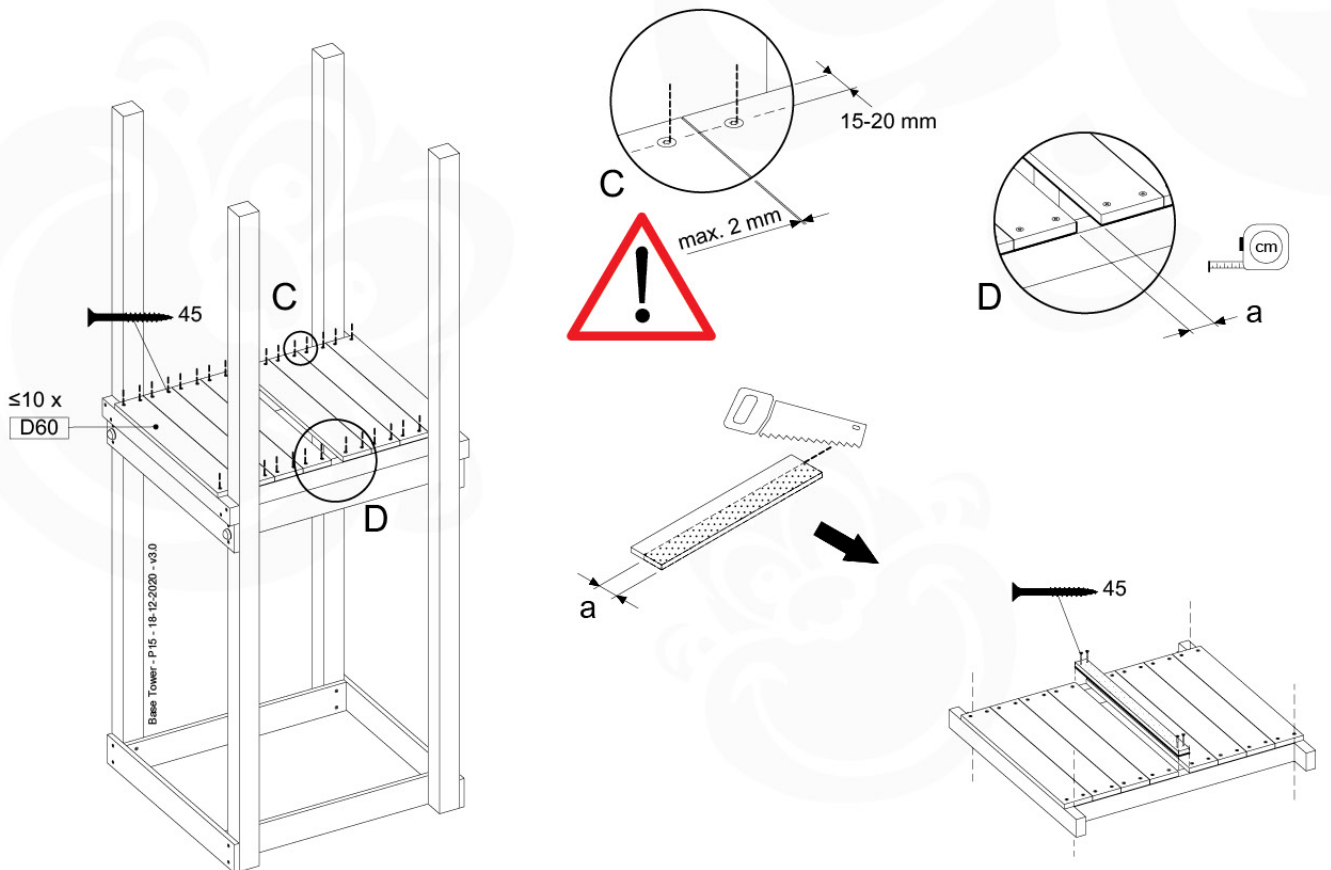

06 Playground Foundation

FD02

06-1

Foundation Plan - P03 - 27-11-2020 - v3

07 Base Tower

BT03

(194_100)

	PartNo	PartName	QTY.
Hardware Pack 100_600	001_406	Stealth Screw 8x45	6
	002_220	Gap Point Screw T25 - 5x45	72
	002_223	Gap Point Screw T25 - 5x80	16
Other	007_001	Ground-anchor	2
Hardware Pack 100_600	022_31x	bpc-base version 3	4
	022_84x	bpc cover	4
Wood	A220	Post 70x70 L2200	4
	C74	Beam 740 mm	4
	D60	Board 600 mm	10
	D74	Board 740 mm	8

07-1

07-2

07-3

08 Extended Tower

ET01

(194_100)

	PartNo	PartName	QTY.
Hardware Pack 100_600	001_406	Stealth Screw 8x45	4
	002_220	Gap Point Screw T25 - 5x45	60
	002_223	Gap Point Screw T25 - 5x80	12
Other	007_001	Ground-anchor	2
Hardware Pack 100_600	022_31x	bpc-base version 3	2
	022_84x	bpc cover	2
Wood	A200	Post 70x70 L2000	2
	C74	Beam 740 mm	3
	D60	Board 600 mm	9
	D74	Board 740 mm	6