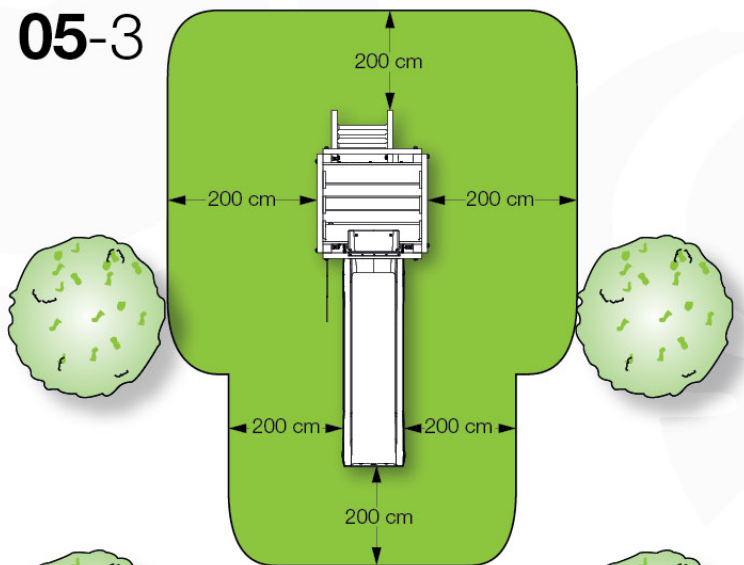

05 Safe Playground

05-1

05-2

05-3

05-4

05-5