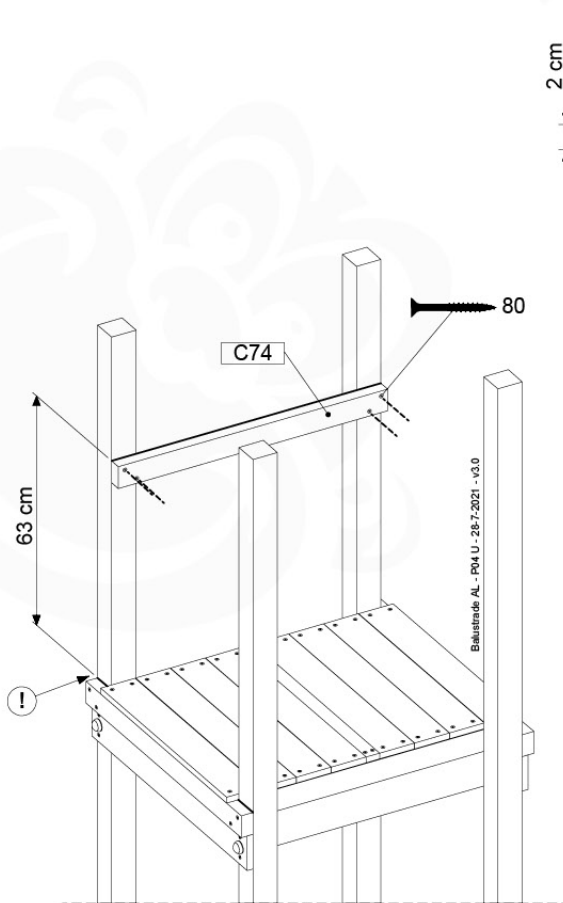

06 Playground Foundation

06-1

Foundation Plan - FIG. 2711-2020 - 18

181 Foundation Plan 18

07 Base Tower

BT03

(194_100)

	PartNo	PartName	QTY.
Hardware Pack 100_600	001_406	Stealth Screw 8x45	6
	002_220	Gap Point Screw T25 - 5x45	72
	002_223	Gap Point Screw T25 - 5x80	16
Other	007_001	Ground-anchor	2
Hardware Pack 100_600	022_31x	bpc-base version 3	4
	022_84x	bpc cover	4
Wood	A220	Post 70x70 L2200	4
	C74	Beam 740 mm	4
	D60	Board 600 mm	10
	D74	Board 740 mm	8

Base Tower - P04 - BT03 - 18-12-2020 - v3.0

07-1

07-2

07-3

08 Balustrade

BL01

(194_101)

	PartNo	PartName	QTY.
Hardware Pack 100_601	002_220	Gap Point Screw T25 - 5x45	16
	002_223	Gap Point Screw T25 - 5x80	4
Wood	C74	Beam 740 mm	1
	D65	Board 650 mm	4

Balustrade AL - P02 U - 28.7.2021 - v3.0

08-1

min. 27mm
max. 65mm

09 Ladder

LA02

(194_103)

	PartNo	PartName	QTY.
Hardware Pack 100_603	001_404	Stealth Screw 8x30	4
	002_219	Gap Point Screw T25 - 5x30	4
	002_220	Gap Point Screw T25 - 5x45	6
	002_223	Gap Point Screw T25 - 5x80	4
Other	005_03x	Ladder Rung Y/B/G/R	3
	005_522	Connection Bracket Mini Market	2
	022_835	Rung Cap	6
	120_102	Handgrip set (2x Complete)	1
Wood	C74	Beam 740 mm	1
	C130	Beam 1300 mm	2

RW01

(194_105)

	PartNo	PartName	QTY.
Hardware pack 100_604	001_102	Washer Head Screw T40 M8x30	8
	002_220	Gap Point Screw T25 - 5x45	24
	002_223	Gap Point Screw T25 - 5x80	4
	003_010	M8 spring lock washer	8
	004_050	M8 22mm Drive in Nut	8
Other	022_50x	Climbing Rock	4
	120_102	Handgrip set (2x Complete)	1
Timber	C74	Beam 740 mm	1
	D74	Board 740 mm	5