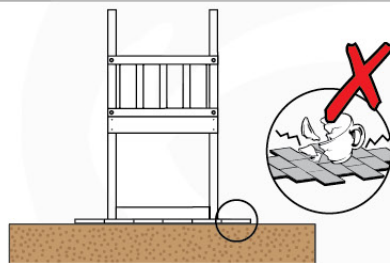

05 Safe Playground

05-1

05-2

05-3

05-4

05-5