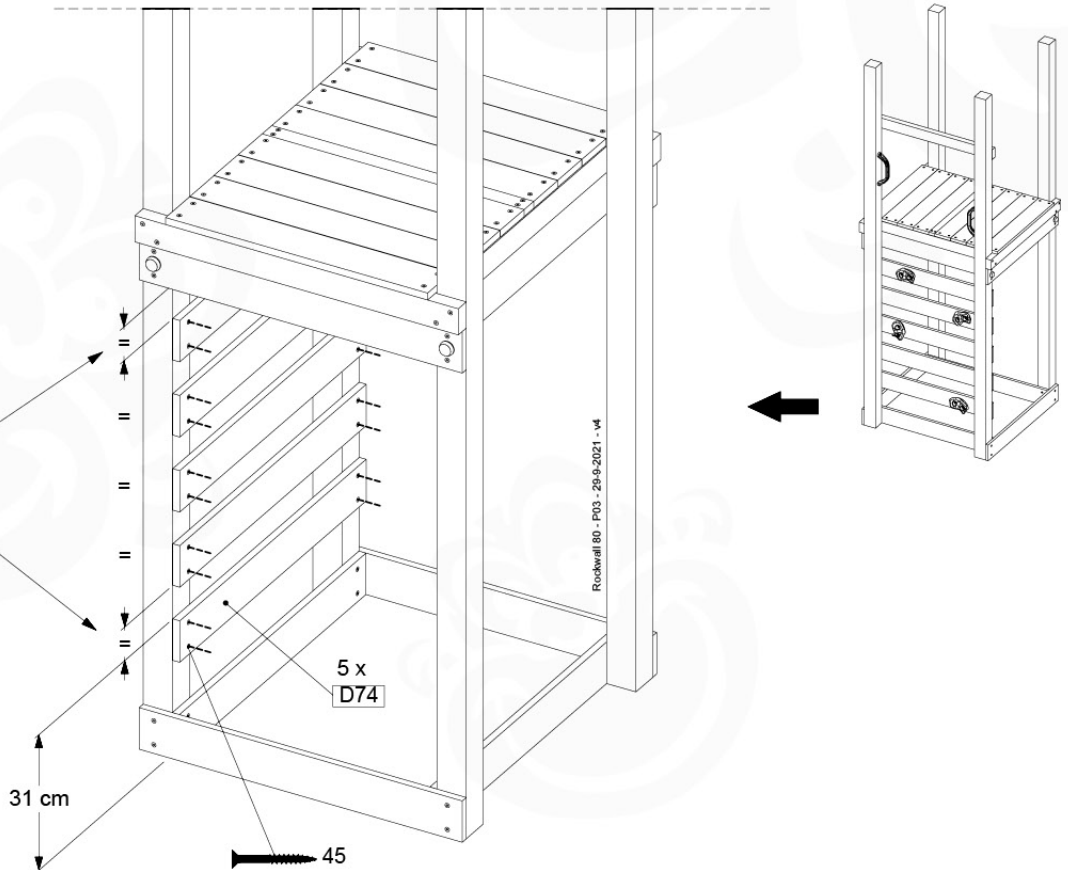

10-1

min. 2,6 cm
max. 8,8 cm

Rockwall 80 - P03 - 29-9-2021 - v4