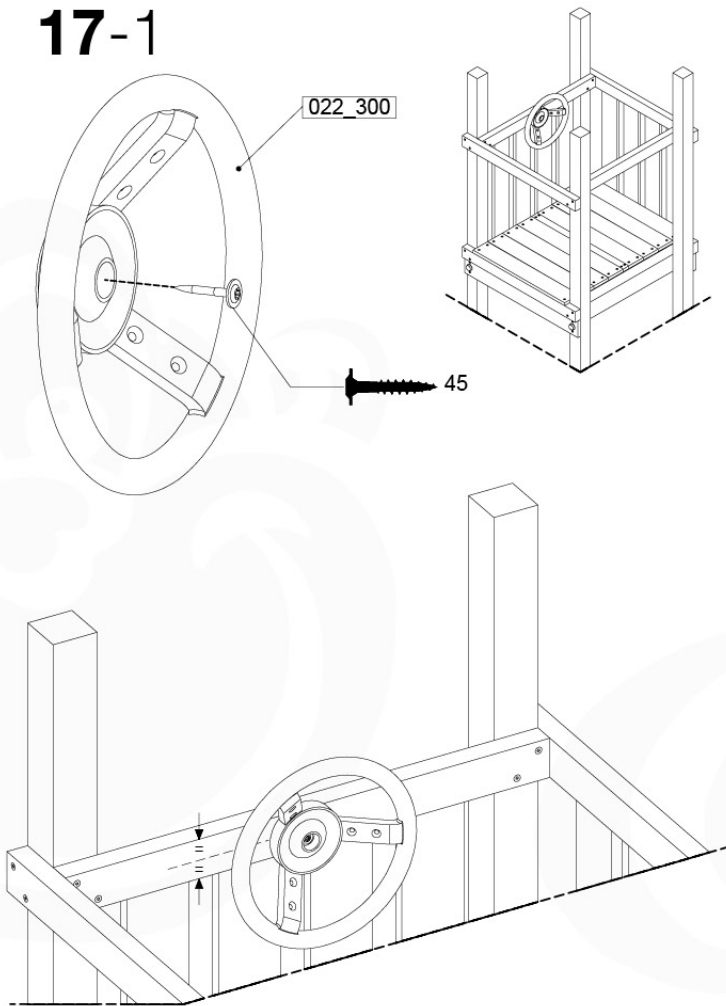

17-1

17-2

Accessory set - P03 - 29.9.2021 - v4

17-3

17-4

Accessory set - P04 - 29.9.2021 - v4