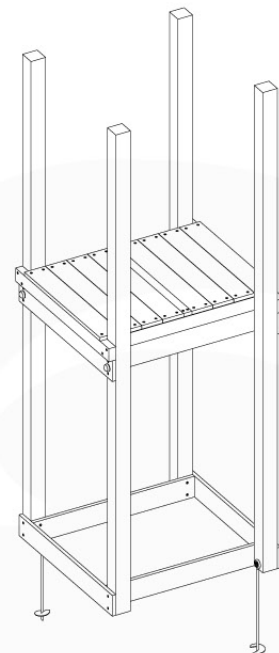

06 Playground Foundation

06-1

Foundation Plan - FIG. 2711-2020 - 18

181 Foundation Plan 18

07 Base Tower

BT03

(194_100)

	PartNo	PartName	QTY.
Hardware Pack 100_600	001_406	Stealth Screw 8x45	6
	002_220	Gap Point Screw T25 - 5x45	72
	002_223	Gap Point Screw T25 - 5x80	16
Other	007_001	Ground-anchor	2
Hardware Pack 100_600	022_31x	bpc-base version 3	4
	022_84x	bpc cover	4
Wood	A220	Post 70x70 L2200	4
	C74	Beam 740 mm	4
	D60	Board 600 mm	10
	D74	Board 740 mm	8

Base Tower - P04 - BT03 - 18-12-2020 - v3.0

07-1

07-2

07-3

08 Balustrade

BL01

(194_101)

	PartNo	PartName	QTY.
Hardware Pack 100_601	002_220	Gap Point Screw T25 - 5x45	16
	002_223	Gap Point Screw T25 - 5x80	4
Wood	C74	Beam 740 mm	1
	D65	Board 650 mm	4

Balustrade AL - P02 U - 28.7.2021 - v3.0

08-1

min. 27mm
max. 65mm

09 Ladder

LA02

(194_103)

	PartNo	PartName	QTY.
Hardware Pack 100_603	001_404	Stealth Screw 8x30	4
	002_219	Gap Point Screw T25 - 5x30	4
	002_220	Gap Point Screw T25 - 5x45	6
	002_223	Gap Point Screw T25 - 5x80	4
Other	005_03x	Ladder Rung Y/B/G/R	3
	005_522	Connection Bracket Mini Market	2
	022_835	Rung Cap	6
	120_102	Handgrip set (2x Complete)	1
Wood	C74	Beam 740 mm	1
	C130	Beam 1300 mm	2