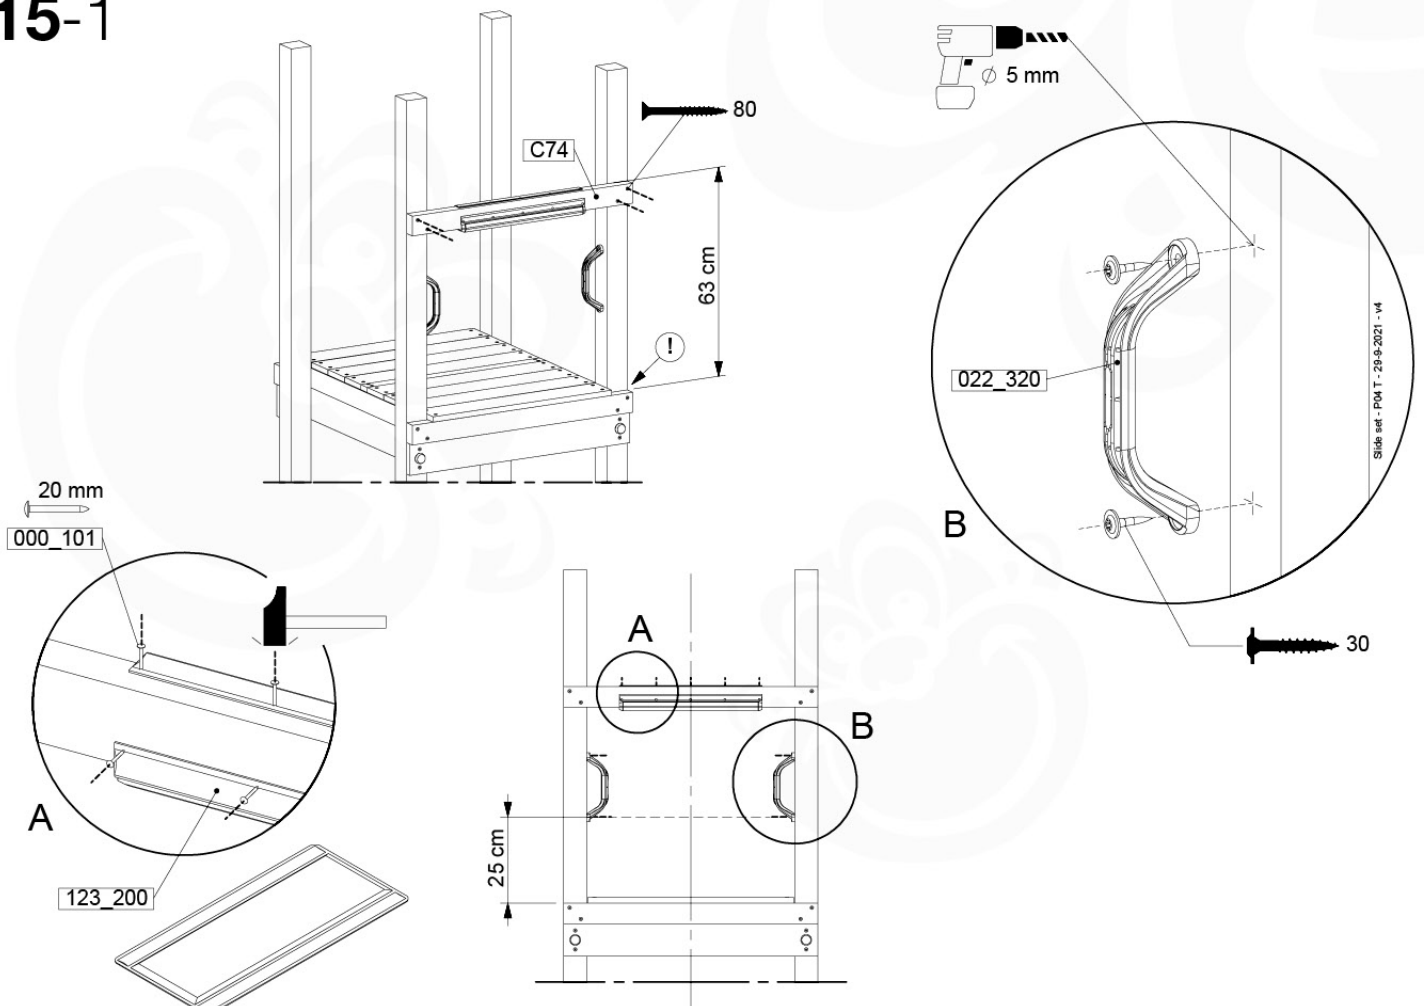

15-1

Slide set - P04 T - 29-9-2021 - v4