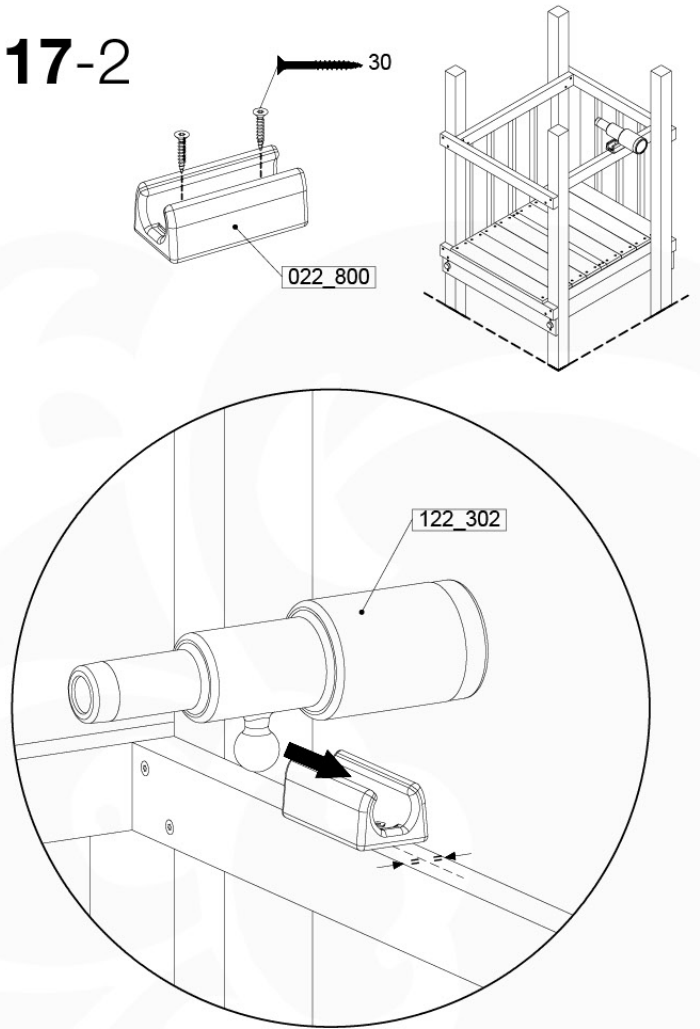

17-2

Accessory set - P03 - 29.9.2021 - v4