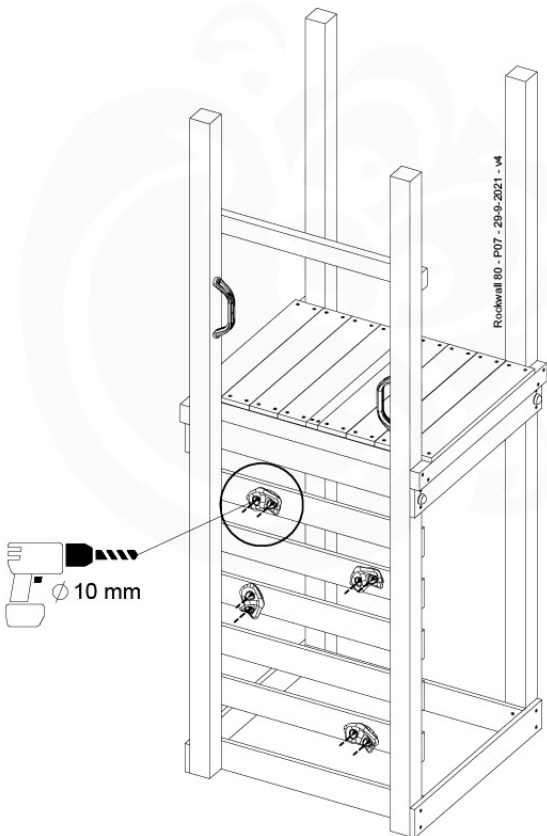

RW01

(194_105)

	PartNo	PartName	QTY.
Hardware pack 100_604	001_102	Washer Head Screw T40 M8x30	8
	002_220	Gap Point Screw T25 - 5x45	24
	002_223	Gap Point Screw T25 - 5x80	4
	003_010	M8 spring lock washer	8
	004_050	M8 22mm Drive in Nut	8
Other	022_50x	Climbing Rock	4
	120_102	Handgrip set (2x Complete)	1
Timber	C74	Beam 740 mm	1
	D74	Board 740 mm	5

Rockwall 80 - P02 - 29-9-2021 - v4

10-1

min. 2,6 cm
max. 8,8 cm

Rockwall 80 - P03 - 29-9-2021 - v4

10-2

10-3

11 Clapboard Roof

RF01

(194_111)

	PartNo	PartName	QTY.
Hardware Pack 100_609	001_417	Stealth Screw 8x80	4
	002_220	Gap Point Screw T25 - 5x45	48
	002_223	Gap Point Screw T25 - 5x80	2
Timber	C56	Beam 550 mm	2
	C62	Beam 620 mm	2
	D60	Board 600 mm	1
	D74	Board 740 mm	16