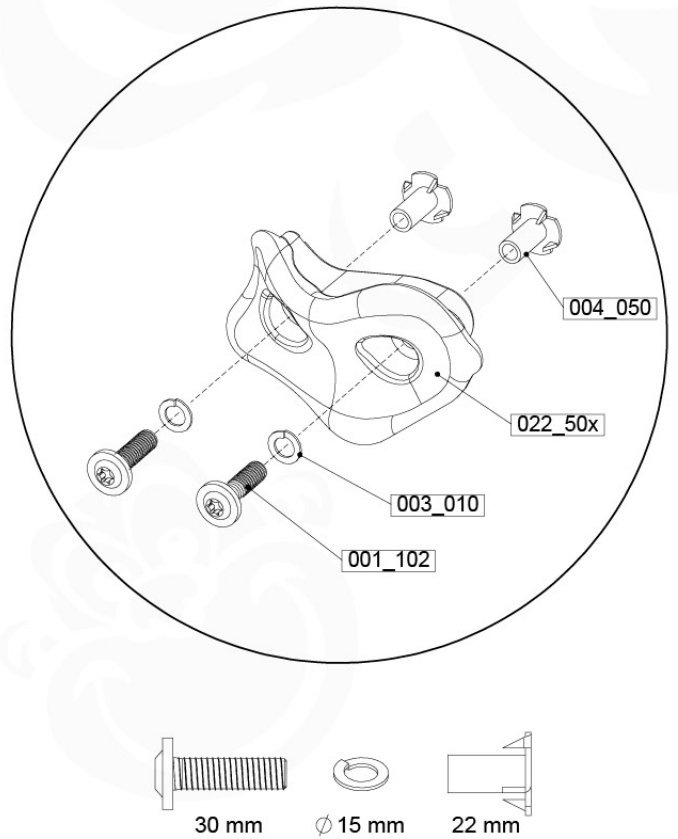

RW01

(194_105)

	PartNo	PartName	QTY.
Hardware pack 100_604	001_102	Washer Head Screw T40 M8x30	8
	002_220	Gap Point Screw T25 - 5x45	24
	002_223	Gap Point Screw T25 - 5x80	4
	003_010	M8 spring lock washer	8
	004_050	M8 22mm Drive in Nut	8
Other	022_50x	Climbing Rock	4
	120_102	Handgrip set (2x Complete)	1
Timber	C74	Beam 740 mm	1
	D74	Board 740 mm	5

Rockwall 80 - P02 - 29-9-2021 - v4

10-1

min. 2,6 cm
max. 8,8 cm

Rockwall 80 - P03 - 29-9-2021 - v4

10-2

10-3

11 Clapboard Roof

RF01

(194_111)

	PartNo	PartName	QTY.
Hardware Pack 100_609	001_417	Stealth Screw 8x80	4
	002_220	Gap Point Screw T25 - 5x45	48
	002_223	Gap Point Screw T25 - 5x80	2
Timber	C56	Beam 550 mm	2
	C62	Beam 620 mm	2
	D60	Board 600 mm	1
	D74	Board 740 mm	16