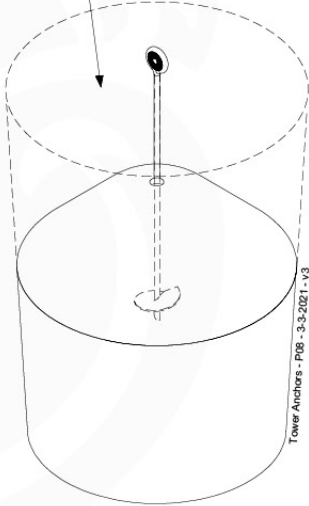

1-Swing frame / 2-Swing frame
457_101
457_102

+

13

1-Climb frame / 2-Climb frame
457_105
457_106

13 Ground Anchors

GA01

Parts:

Assembly Package Tower
194_100

Tower Anchors - P02 - 3-3-2021 - v3

13-1

13-2

40 L / 80 kg

24h ↓

14 Add-on

Wavy Star Slide XL

- 324_100 Yellow
- 324_200 Blue
- 324_300 Green
- 324_400 Red
- 324_500 Fuchsia
- 324_600 Dark Green