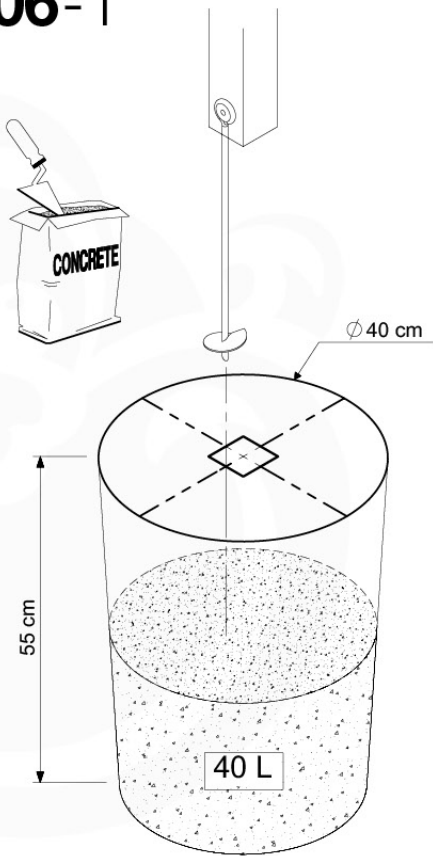

03 Timber

602_204 Jungle Cocoon

L		
A220	219cm - 220cm	4 x
-	-	-
C130 C74 C62 C56	129cm - 130cm 73cm - 74cm 61cm - 62cm 55cm - 56cm	2 x 8 x 2 x 2 x
D74 D65 D60	73cm - 74cm 64cm - 65cm 59cm - 60cm	29 x 4 x 11 x

06 Playground Foundation

06-1

Foundation Plan - FIG. 2711-2020 - 18

181 Foundation Plan 18

07 Base Tower

BT03

(194_100)

	PartNo	PartName	QTY.
Hardware Pack 100_600	001_406	Stealth Screw 8x45	6
	002_220	Gap Point Screw T25 - 5x45	72
	002_223	Gap Point Screw T25 - 5x80	16
Other	007_001	Ground-anchor	2
Hardware Pack 100_600	022_31x	bpc-base version 3	4
	022_84x	bpc cover	4
Wood	A220	Post 70x70 L2200	4
	C74	Beam 740 mm	4
	D60	Board 600 mm	10
	D74	Board 740 mm	8