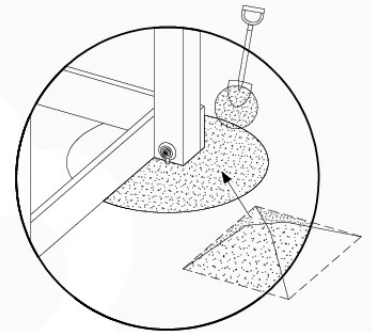

1-Swing frame / 2-Swing frame
457_101
457_102

+

13

1-Climb frame / 2-Climb frame
457_105
457_106

13 Ground Anchors

GA01

Parts:

Assembly Package Tower
194_100

Tower Anchors - P02 - 3-3-2021 - v3

13-1

13-2

40 L / 80 kg

24h ↓

14 Add-on

Wavy Star Slide XL

- 324_100 Yellow
- 324_200 Blue
- 324_300 Green
- 324_400 Red
- 324_500 Fuchsia
- 324_600 Dark Green