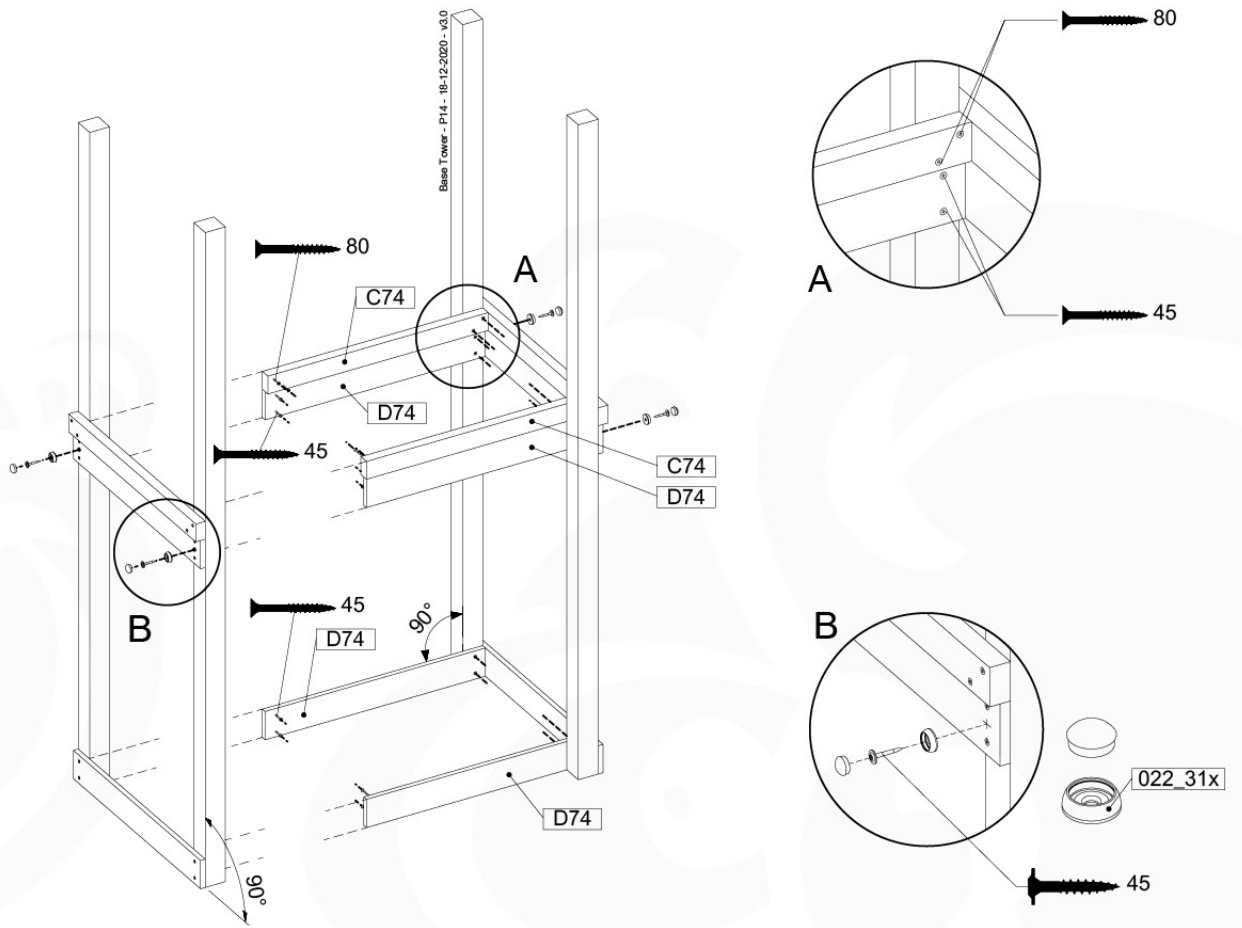

06 Playground Foundation

06-1

Foundation Plan - FIG. 2711-2020 - 18

181 Foundation Plan 18

07 Base Tower

BT03

(194_100)

	PartNo	PartName	QTY.
Hardware Pack 100_600	001_406	Stealth Screw 8x45	6
	002_220	Gap Point Screw T25 - 5x45	72
	002_223	Gap Point Screw T25 - 5x80	16
Other	007_001	Ground-anchor	2
Hardware Pack 100_600	022_31x	bpc-base version 3	4
	022_84x	bpc cover	4
Wood	A220	Post 70x70 L2200	4
	C74	Beam 740 mm	4
	D60	Board 600 mm	10
	D74	Board 740 mm	8

Base Tower - P04 - BT03 - 18-12-2020 - v3.0

07-1

07-2

07-3

08 Balustrade

BL01

(194_101)

	PartNo	PartName	QTY.
Hardware Pack 100_601	002_220	Gap Point Screw T25 - 5x45	16
	002_223	Gap Point Screw T25 - 5x80	4
Wood	C74	Beam 740 mm	1
	D65	Board 650 mm	4

Balustrade AL - P02 U - 28.7.2021 - v3.0

08-1

min. 27mm
max. 65mm

09 Ladder

LA02

(194_103)

	PartNo	PartName	QTY.
Hardware Pack 100_603	001_404	Stealth Screw 8x30	4
	002_219	Gap Point Screw T25 - 5x30	4
	002_220	Gap Point Screw T25 - 5x45	6
	002_223	Gap Point Screw T25 - 5x80	4
Other	005_03x	Ladder Rung Y/B/G/R	3
	005_522	Connection Bracket Mini Market	2
	022_835	Rung Cap	6
	120_102	Handgrip set (2x Complete)	1
Wood	C74	Beam 740 mm	1
	C130	Beam 1300 mm	2