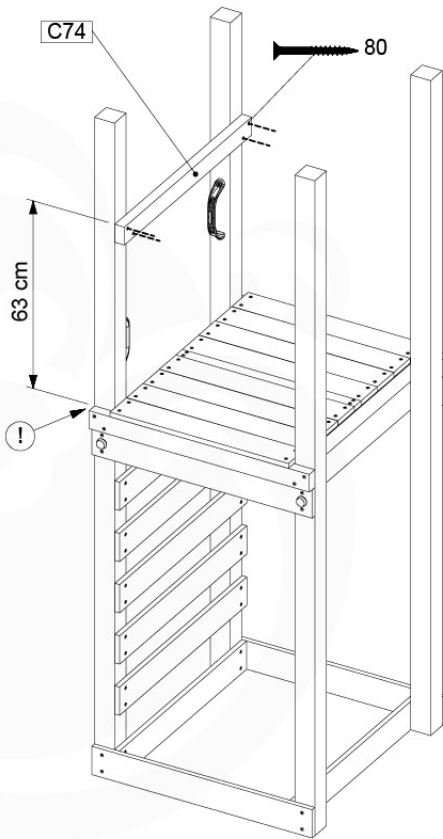

RW01

(194_105)

	PartNo	PartName	QTY.
Hardware pack 100_604	001_102	Washer Head Screw T40 M8x30	8
	002_220	Gap Point Screw T25 - 5x45	24
	002_223	Gap Point Screw T25 - 5x80	4
	003_010	M8 spring lock washer	8
	004_050	M8 22mm Drive in Nut	8
Other	022_50x	Climbing Rock	4
	120_102	Handgrip set (2x Complete)	1
Timber	C74	Beam 740 mm	1
	D74	Board 740 mm	5

Rockwall 80 - P02 - 29-9-2021 - v4

10-1

min. 2,6 cm
max. 8,8 cm

Rockwall 80 - P03 - 29-9-2021 - v4

10-2

10-3

11 Clapboard Roof

RF01

(194_111)

	PartNo	PartName	QTY.
Hardware Pack 100_609	001_417	Stealth Screw 8x80	4
	002_220	Gap Point Screw T25 - 5x45	48
	002_223	Gap Point Screw T25 - 5x80	2
Timber	C56	Beam 550 mm	2
	C62	Beam 620 mm	2
	D60	Board 600 mm	1
	D74	Board 740 mm	16