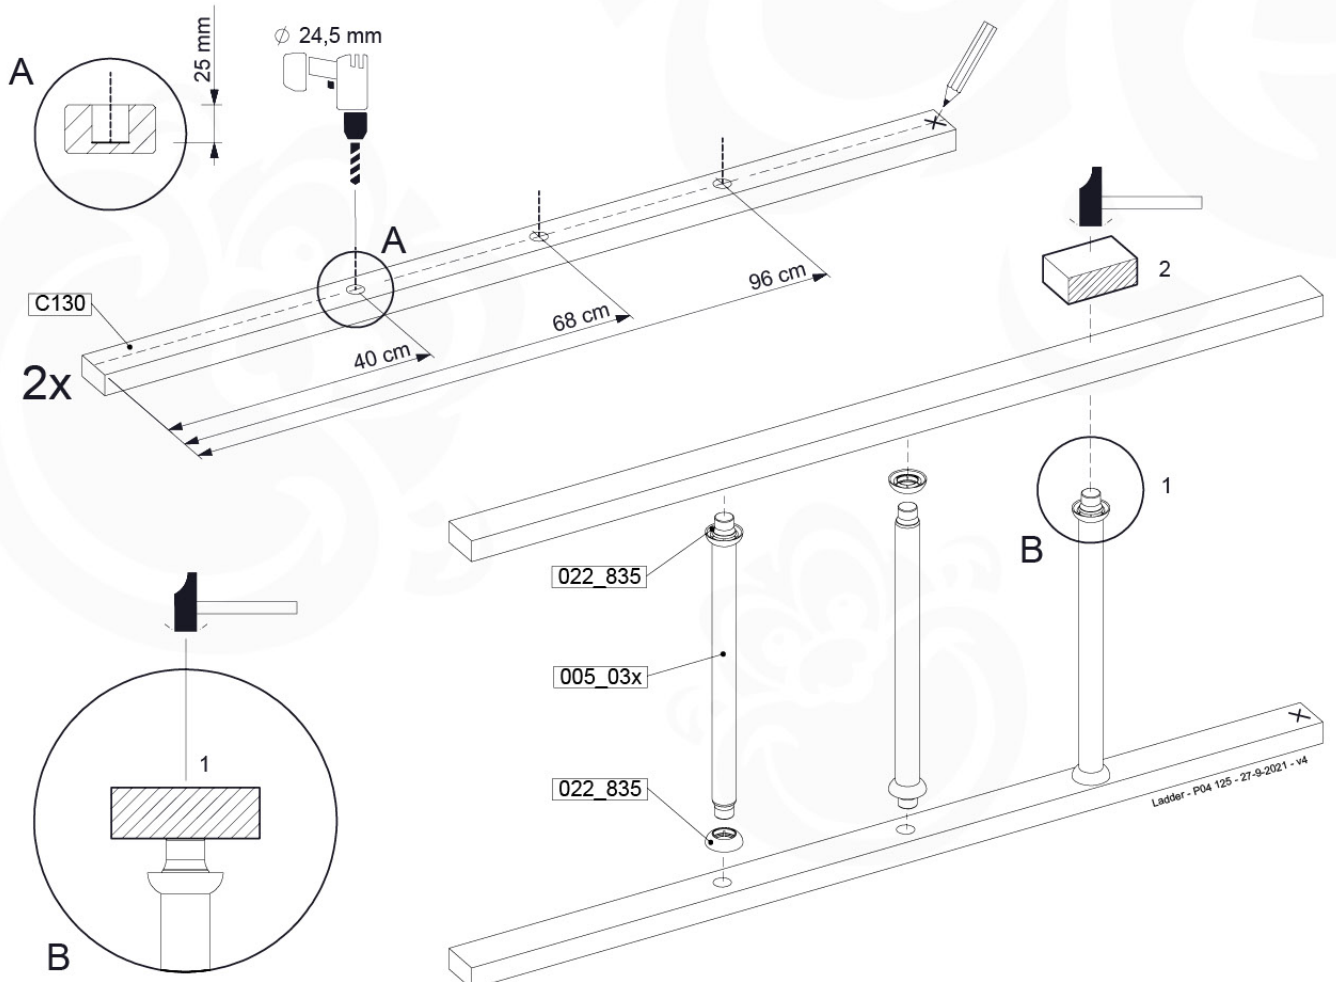

09-1

Ladder - P04 125 - 27-9-2021 - v4