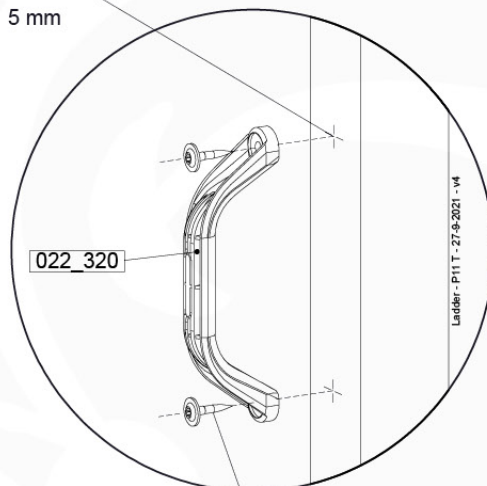

Base Tower - P04 - BT03 - 18-12-2020 - v3.0

07-1

07-2

07-3

08 Balustrade

BL01

(194_101)

	PartNo	PartName	QTY.
Hardware Pack 100_601	002_220	Gap Point Screw T25 - 5x45	16
	002_223	Gap Point Screw T25 - 5x80	4
Wood	C74	Beam 740 mm	1
	D65	Board 650 mm	4

Balustrade AL - P02 U - 28.7.2021 - v3.0

08-1

min. 27mm
max. 65mm

09 Ladder

LA02

(194_103)

	PartNo	PartName	QTY.
Hardware Pack 100_603	001_404	Stealth Screw 8x30	4
	002_219	Gap Point Screw T25 - 5x30	4
	002_220	Gap Point Screw T25 - 5x45	6
	002_223	Gap Point Screw T25 - 5x80	4
Other	005_03x	Ladder Rung Y/B/G/R	3
	005_522	Connection Bracket Mini Market	2
	022_835	Rung Cap	6
	120_102	Handgrip set (2x Complete)	1
Wood	C74	Beam 740 mm	1
	C130	Beam 1300 mm	2

Ladder - P02 125 - 27-9-2021 - v4

09-1

Ladder - P04 125 - 27-9-2021 - v4

09-2

09-3

09-4

© 2022 Jungle Gym B.V. - www.jungle gym.com

10 Rockwall

RW01

(194_105)

	PartNo	PartName	QTY.
Hardware pack 100_604	001_102	Washer Head Screw T40 M8x30	8
	002_220	Gap Point Screw T25 - 5x45	24
	002_223	Gap Point Screw T25 - 5x80	4
	003_010	M8 spring lock washer	8
	004_050	M8 22mm Drive in Nut	8
Other	022_50x	Climbing Rock	4
	120_102	Handgrip set (2x Complete)	1
Timber	C74	Beam 740 mm	1
	D74	Board 740 mm	5