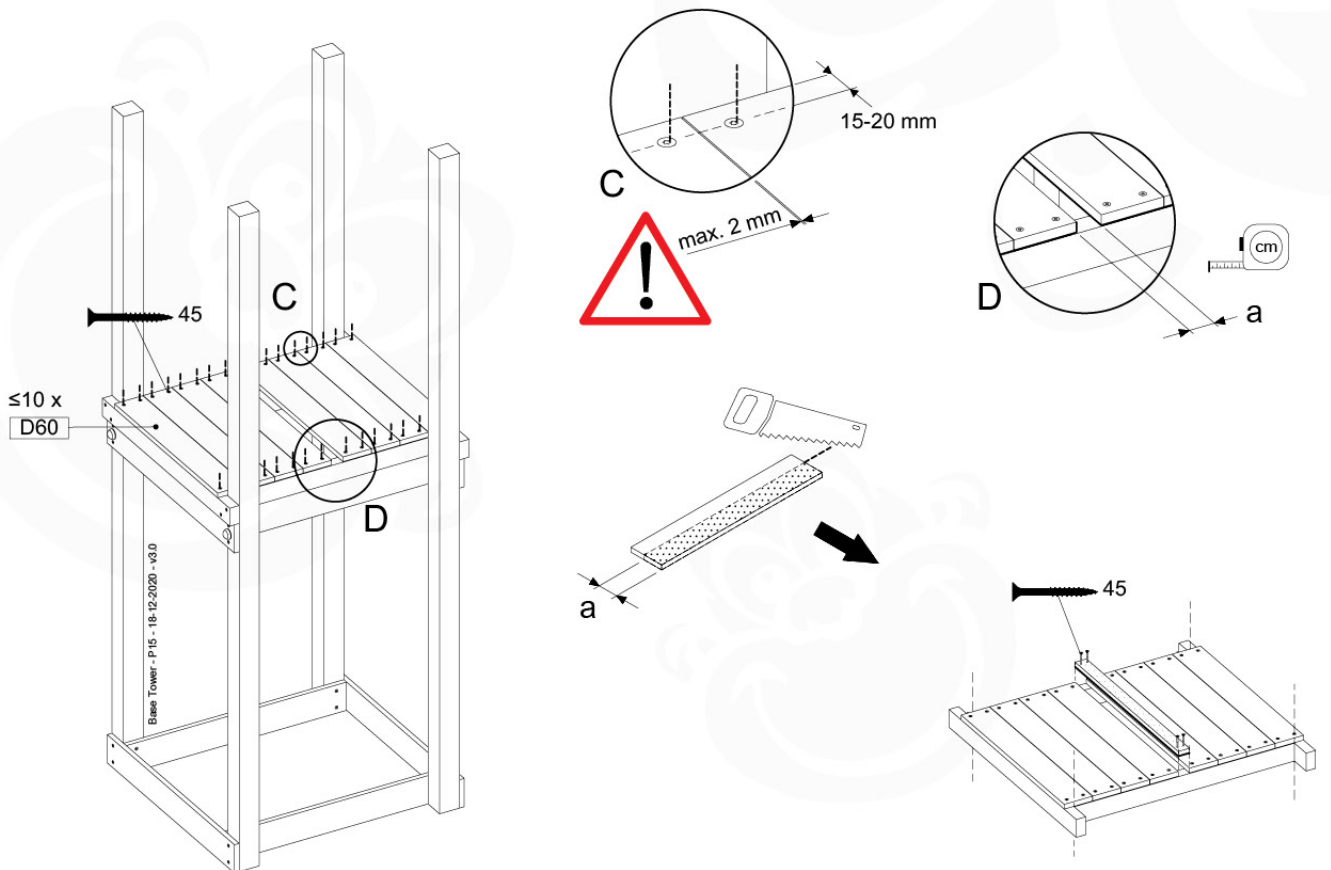

Base Tower - P04 - BT03 - 18-12-2020 - v3.0

07-1

07-2

07-3

08 Balustrade

BL01

(194_101)

	PartNo	PartName	QTY.
Hardware Pack 100_601	002_220	Gap Point Screw T25 - 5x45	16
	002_223	Gap Point Screw T25 - 5x80	4
Wood	C74	Beam 740 mm	1
	D65	Board 650 mm	4

Balustrade AL - P02 U - 28.7.2021 - v3.0

08-1

min. 27mm
max. 65mm

09 Ladder

LA02

(194_103)

	PartNo	PartName	QTY.
Hardware Pack 100_603	001_404	Stealth Screw 8x30	4
	002_219	Gap Point Screw T25 - 5x30	4
	002_220	Gap Point Screw T25 - 5x45	6
	002_223	Gap Point Screw T25 - 5x80	4
Other	005_03x	Ladder Rung Y/B/G/R	3
	005_522	Connection Bracket Mini Market	2
	022_835	Rung Cap	6
	120_102	Handgrip set (2x Complete)	1
Wood	C74	Beam 740 mm	1
	C130	Beam 1300 mm	2