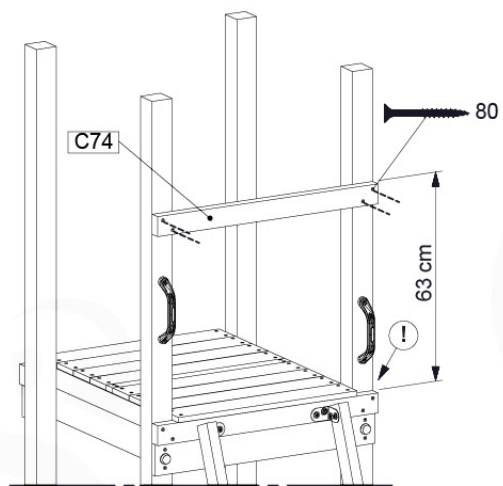

Balustrade AL - P02 U - 28.7.2021 - v3.0

08-1

min. 27mm
max. 65mm

09 Ladder

LA02

(194_103)

	PartNo	PartName	QTY.
Hardware Pack 100_603	001_404	Stealth Screw 8x30	4
	002_219	Gap Point Screw T25 - 5x30	4
	002_220	Gap Point Screw T25 - 5x45	6
	002_223	Gap Point Screw T25 - 5x80	4
Other	005_03x	Ladder Rung Y/B/G/R	3
	005_522	Connection Bracket Mini Market	2
	022_835	Rung Cap	6
	120_102	Handgrip set (2x Complete)	1
Wood	C74	Beam 740 mm	1
	C130	Beam 1300 mm	2

Ladder - P02 125 - 27-9-2021 - v4

09-1

Ladder - P04 125 - 27-9-2021 - v4

09-2

09-3

09-4

© 2022 Jungle Gym B.V. - www.jungle gym.com

10 Rockwall

RW01

(194_105)

	PartNo	PartName	QTY.
Hardware pack 100_604	001_102	Washer Head Screw T40 M8x30	8
	002_220	Gap Point Screw T25 - 5x45	24
	002_223	Gap Point Screw T25 - 5x80	4
	003_010	M8 spring lock washer	8
	004_050	M8 22mm Drive in Nut	8
Other	022_50x	Climbing Rock	4
	120_102	Handgrip set (2x Complete)	1
Timber	C74	Beam 740 mm	1
	D74	Board 740 mm	5