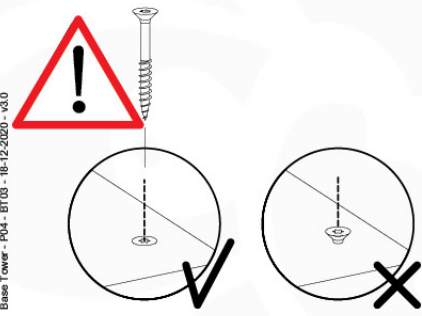

07 Base Tower

BT03

(194_100)

	PartNo	PartName	QTY.
Hardware Pack 100_600	001_406	Stealth Screw 8x45	6
	002_220	Gap Point Screw T25 - 5x45	72
	002_223	Gap Point Screw T25 - 5x80	16
Other	007_001	Ground-anchor	2
Hardware Pack 100_600	022_31x	bpc-base version 3	4
	022_84x	bpc cover	4
Wood	A220	Post 70x70 L2200	4
	C74	Beam 740 mm	4
	D60	Board 600 mm	10
	D74	Board 740 mm	8

Base Tower - P04 - BT03 - 18-12-2020 - v3.0