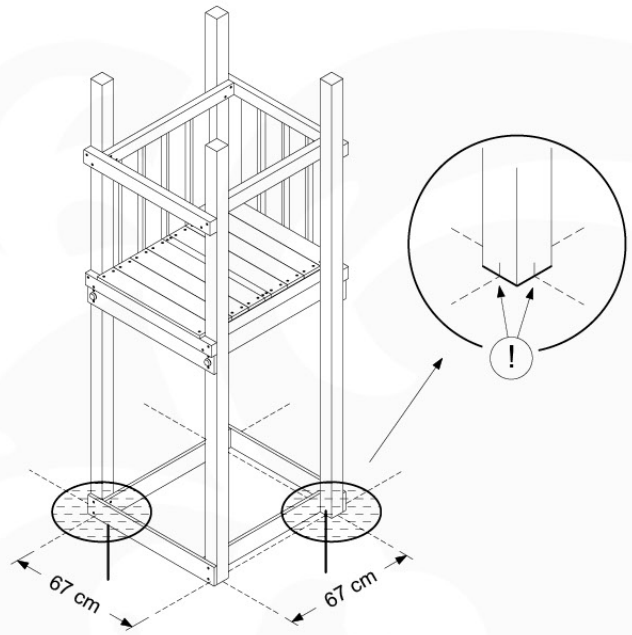

06 Playground Foundation

06-1

Foundation Plan - FIG. 2711-2020 - 18

181 Foundation Plan 18

07 Base Tower

BT03

(194_100)

	PartNo	PartName	QTY.
Hardware Pack 100_600	001_406	Stealth Screw 8x45	6
	002_220	Gap Point Screw T25 - 5x45	72
	002_223	Gap Point Screw T25 - 5x80	16
Other	007_001	Ground-anchor	2
Hardware Pack 100_600	022_31x	bpc-base version 3	4
	022_84x	bpc cover	4
Wood	A220	Post 70x70 L2200	4
	C74	Beam 740 mm	4
	D60	Board 600 mm	10
	D74	Board 740 mm	8

Base Tower - P04 - BT03 - 18-12-2020 - v3.0

07-1

07-2

07-3

08 Balustrade

BL01

(194_101)

	PartNo	PartName	QTY.
Hardware Pack 100_601	002_220	Gap Point Screw T25 - 5x45	16
	002_223	Gap Point Screw T25 - 5x80	4
Wood	C74	Beam 740 mm	1
	D65	Board 650 mm	4