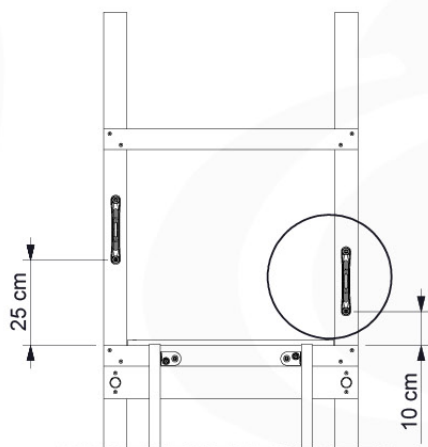

09-4

© 2022 Jungle Gym B.V. - www.jungle gym.com