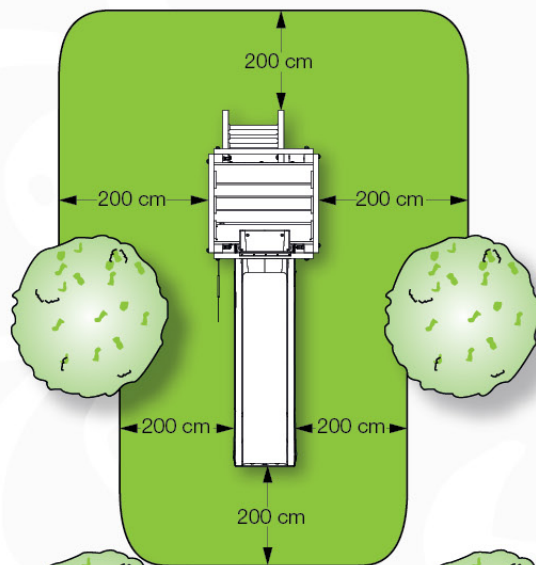

05 Safe Playground

05-1

05-2

05-3

05-4

05-5