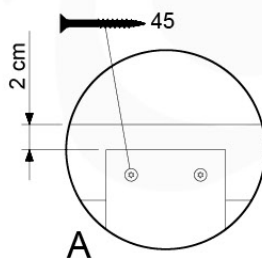

08 Balustrade

BL01

(194_101)

	PartNo	PartName	QTY.
Hardware Pack 100_601	002_220	Gap Point Screw T25 - 5x45	16
	002_223	Gap Point Screw T25 - 5x80	4
Wood	C74	Beam 740 mm	1
	D65	Board 650 mm	4

Balustrade AL - P02 U - 28.7.2021 - v3.0

08-1

min. 27mm
max. 65mm