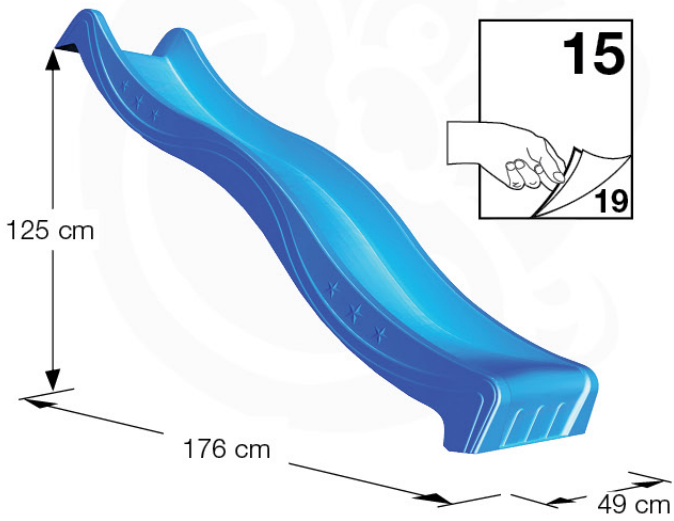

1-Swing frame / 2-Swing frame
457_101
457_102

+

13

1-Climb frame / 2-Climb frame
457_105
457_106

13 Ground Anchors

GA01

Parts:

Assembly Package Tower
194_100

Tower Anchors - P02 - 3-3-2021 - v3

13-1

13-2

40 L / 80 kg

24h ↓

14 Add-on

Wavy Star Slide XL

- 324_100 Yellow
- 324_200 Blue
- 324_300 Green
- 324_400 Red
- 324_500 Fuchsia
- 324_600 Dark Green