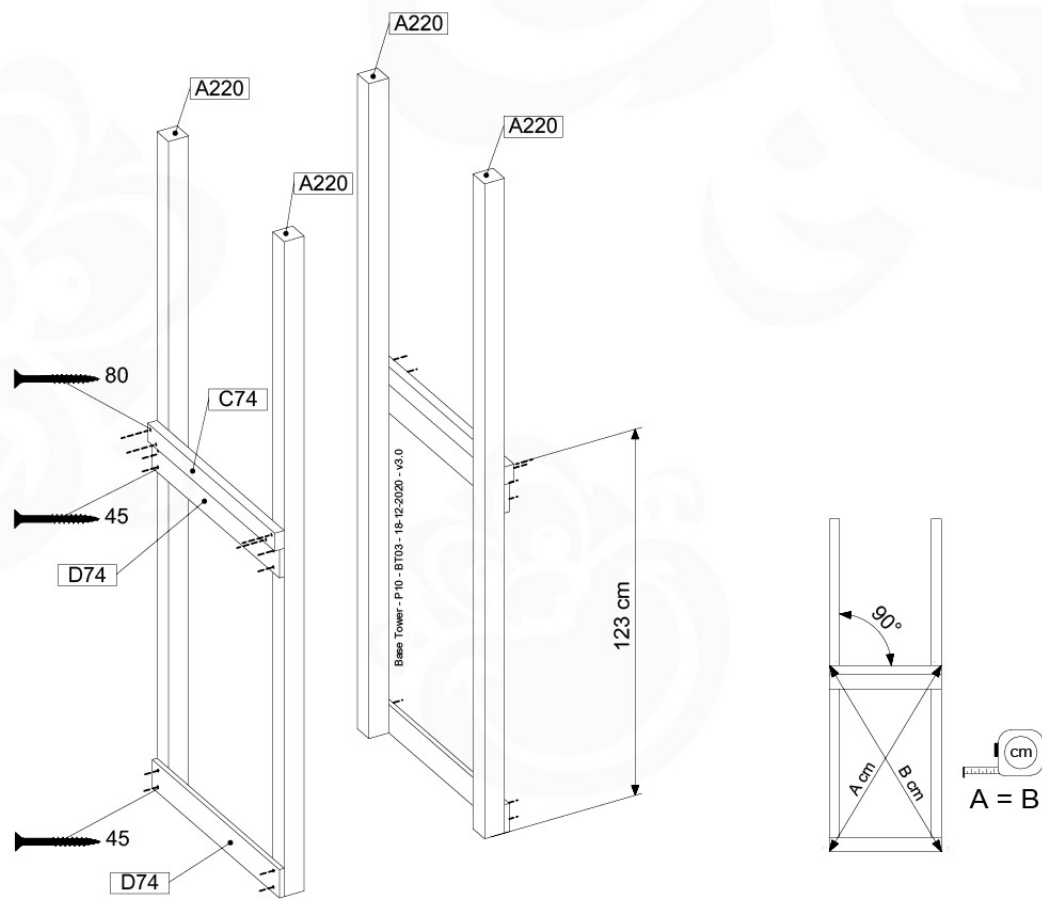

06 Playground Foundation

06-1

Foundation Plan - FIG. 2711-2020 - 18

181 Foundation Plan 18

07 Base Tower

BT03

(194_100)

	PartNo	PartName	QTY.
Hardware Pack 100_600	001_406	Stealth Screw 8x45	6
	002_220	Gap Point Screw T25 - 5x45	72
	002_223	Gap Point Screw T25 - 5x80	16
Other	007_001	Ground-anchor	2
Hardware Pack 100_600	022_31x	bpc-base version 3	4
	022_84x	bpc cover	4
Wood	A220	Post 70x70 L2200	4
	C74	Beam 740 mm	4
	D60	Board 600 mm	10
	D74	Board 740 mm	8

Base Tower - P04 - BT03 - 18-12-2020 - v3.0

07-1

07-2

07-3

08 Balustrade

BL01

(194_101)

	PartNo	PartName	QTY.
Hardware Pack 100_601	002_220	Gap Point Screw T25 - 5x45	16
	002_223	Gap Point Screw T25 - 5x80	4
Wood	C74	Beam 740 mm	1
	D65	Board 650 mm	4

Balustrade AL - P02 U - 28.7.2021 - v3.0

08-1

min. 27mm
max. 65mm

09 Ladder

LA02

(194_103)

	PartNo	PartName	QTY.
Hardware Pack 100_603	001_404	Stealth Screw 8x30	4
	002_219	Gap Point Screw T25 - 5x30	4
	002_220	Gap Point Screw T25 - 5x45	6
	002_223	Gap Point Screw T25 - 5x80	4
Other	005_03x	Ladder Rung Y/B/G/R	3
	005_522	Connection Bracket Mini Market	2
	022_835	Rung Cap	6
	120_102	Handgrip set (2x Complete)	1
Wood	C74	Beam 740 mm	1
	C130	Beam 1300 mm	2