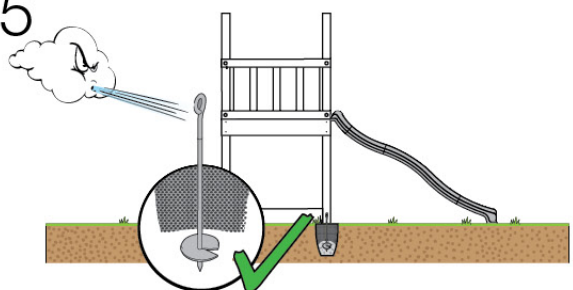

06 Playground Foundation

06-1

Foundation Plan - FIG. 2711-2020 - 18

181 Foundation Plan 18

07 Base Tower

BT03

(194_100)

	PartNo	PartName	QTY.
Hardware Pack 100_600	001_406	Stealth Screw 8x45	6
	002_220	Gap Point Screw T25 - 5x45	72
	002_223	Gap Point Screw T25 - 5x80	16
Other	007_001	Ground-anchor	2
Hardware Pack 100_600	022_31x	bpc-base version 3	4
	022_84x	bpc cover	4
Wood	A220	Post 70x70 L2200	4
	C74	Beam 740 mm	4
	D60	Board 600 mm	10
	D74	Board 740 mm	8