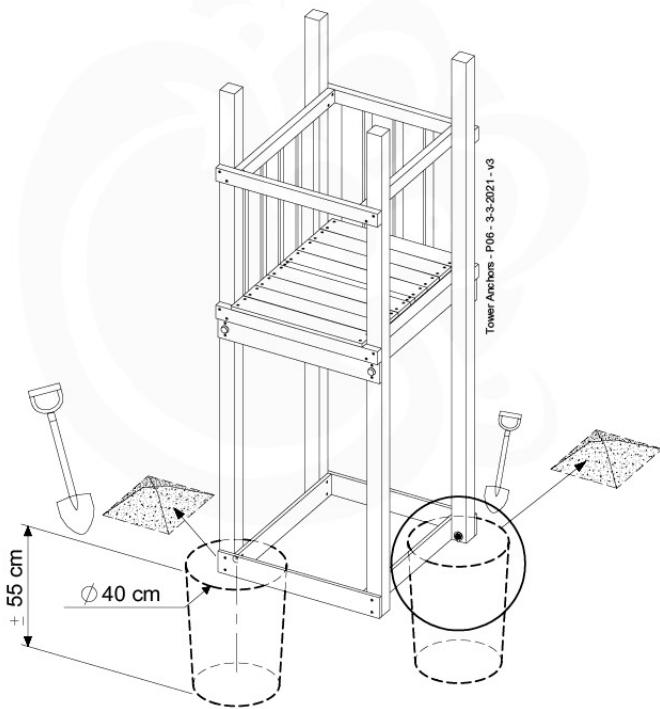

13 Ground Anchors

GA01

Parts:

Assembly Package Tower
194_100

Tower Anchors - P02 - 3-3-2021 - v3

13-1