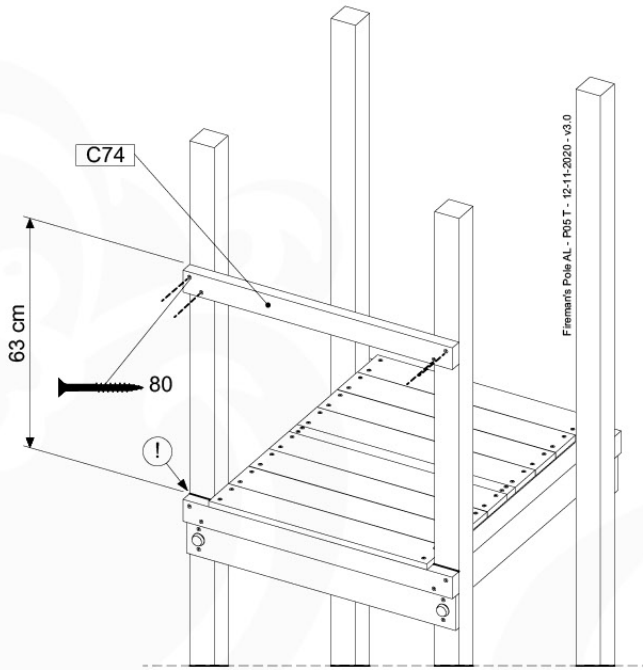

16-1

17 Accessories

AC01

(194_119)

	PartNo	PartName	QTY.
Hardware Pack 100_617	001_406	Stealth Screw 8x45	1
	002_041	Dome head screw 4.5 x 20 mm	3
	002_042	Dome head screw 3.5 x 13mm	4
	002_219	Gap Point Screw T25 - 5x30	2
Other	022_300	Steering Wheel	1
	022_800	Rail P/T 105	1
	022_910	Sandpad	1
	103_901	Logo ID Plate	1
	104_107	Tool Set Climbing Units	1
	120_024	Tower Flag	1
	122_302	Telescope	1

Accessory set - P02 - 29-9-2021 - v4