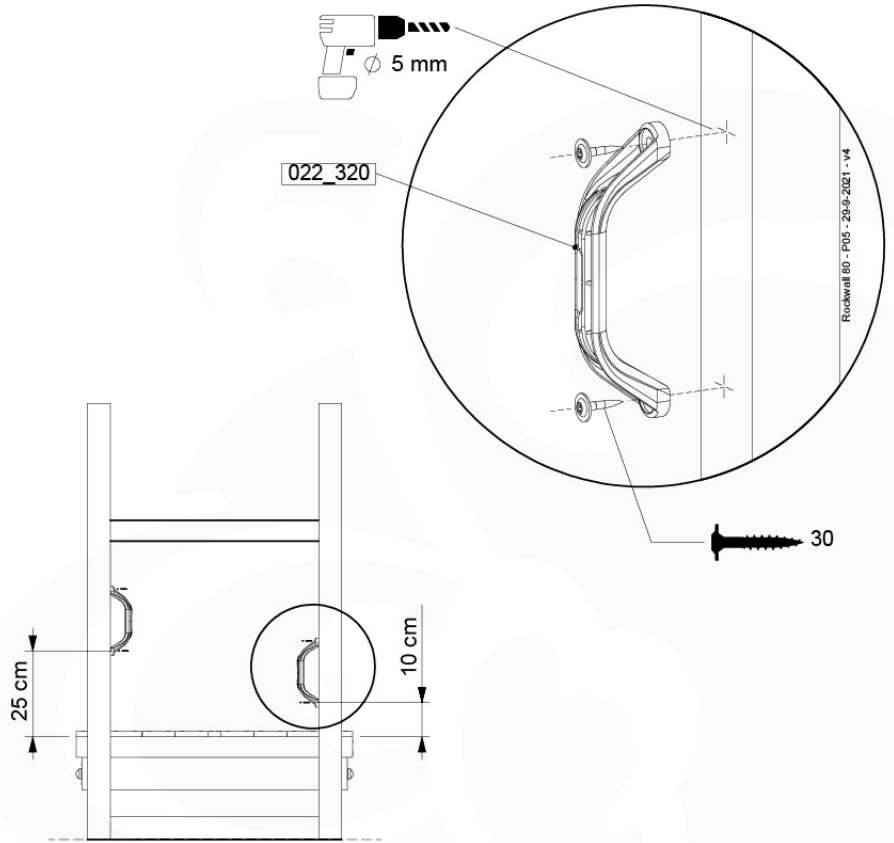

RW01

(194_105)

	PartNo	PartName	QTY.
Hardware pack 100_604	001_102	Washer Head Screw T40 M8x30	8
	002_220	Gap Point Screw T25 - 5x45	24
	002_223	Gap Point Screw T25 - 5x80	4
	003_010	M8 spring lock washer	8
	004_050	M8 22mm Drive in Nut	8
Other	022_50x	Climbing Rock	4
	120_102	Handgrip set (2x Complete)	1
Timber	C74	Beam 740 mm	1
	D74	Board 740 mm	5

Rockwall 80 - P02 - 29-9-2021 - v4

10-1

min. 2,6 cm
max. 8,8 cm

Rockwall 80 - P03 - 29-9-2021 - v4

10-2

10-3

11 Clapboard Roof

RF01

(194_111)

	PartNo	PartName	QTY.
Hardware Pack 100_609	001_417	Stealth Screw 8x80	4
	002_220	Gap Point Screw T25 - 5x45	48
	002_223	Gap Point Screw T25 - 5x80	2
Timber	C56	Beam 550 mm	2
	C62	Beam 620 mm	2
	D60	Board 600 mm	1
	D74	Board 740 mm	16