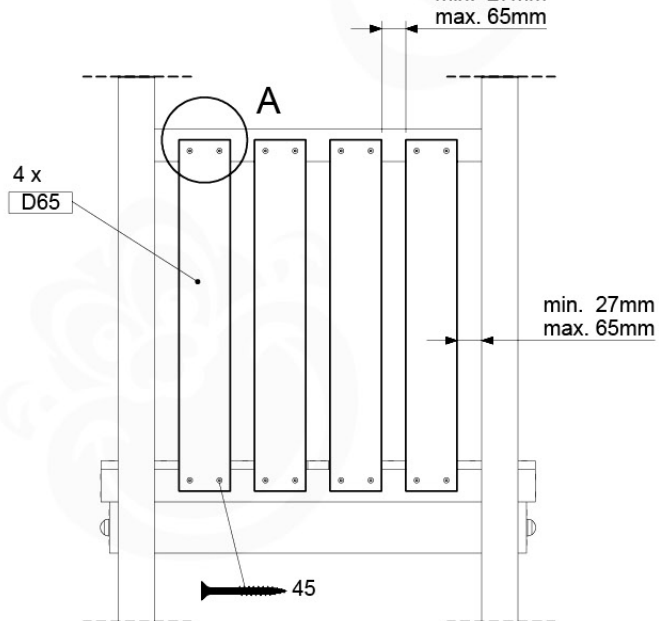

06 Playground Foundation

06-1

Foundation Plan - FIG. 2711-2020 - 18

181 Foundation Plan 18

07 Base Tower

BT03

(194_100)

	PartNo	PartName	QTY.
Hardware Pack 100_600	001_406	Stealth Screw 8x45	6
	002_220	Gap Point Screw T25 - 5x45	72
	002_223	Gap Point Screw T25 - 5x80	16
Other	007_001	Ground-anchor	2
Hardware Pack 100_600	022_31x	bpc-base version 3	4
	022_84x	bpc cover	4
Wood	A220	Post 70x70 L2200	4
	C74	Beam 740 mm	4
	D60	Board 600 mm	10
	D74	Board 740 mm	8

Base Tower - P04 - BT03 - 18-12-2020 - v3.0

07-1

07-2

07-3

08 Balustrade

BL01

(194_101)

	PartNo	PartName	QTY.
Hardware Pack 100_601	002_220	Gap Point Screw T25 - 5x45	16
	002_223	Gap Point Screw T25 - 5x80	4
Wood	C74	Beam 740 mm	1
	D65	Board 650 mm	4

Balustrade AL - P02 U - 28.7.2021 - v3.0

08-1

min. 27mm
max. 65mm

09 Ladder

LA02

(194_103)

	PartNo	PartName	QTY.
Hardware Pack 100_603	001_404	Stealth Screw 8x30	4
	002_219	Gap Point Screw T25 - 5x30	4
	002_220	Gap Point Screw T25 - 5x45	6
	002_223	Gap Point Screw T25 - 5x80	4
Other	005_03x	Ladder Rung Y/B/G/R	3
	005_522	Connection Bracket Mini Market	2
	022_835	Rung Cap	6
	120_102	Handgrip set (2x Complete)	1
Wood	C74	Beam 740 mm	1
	C130	Beam 1300 mm	2