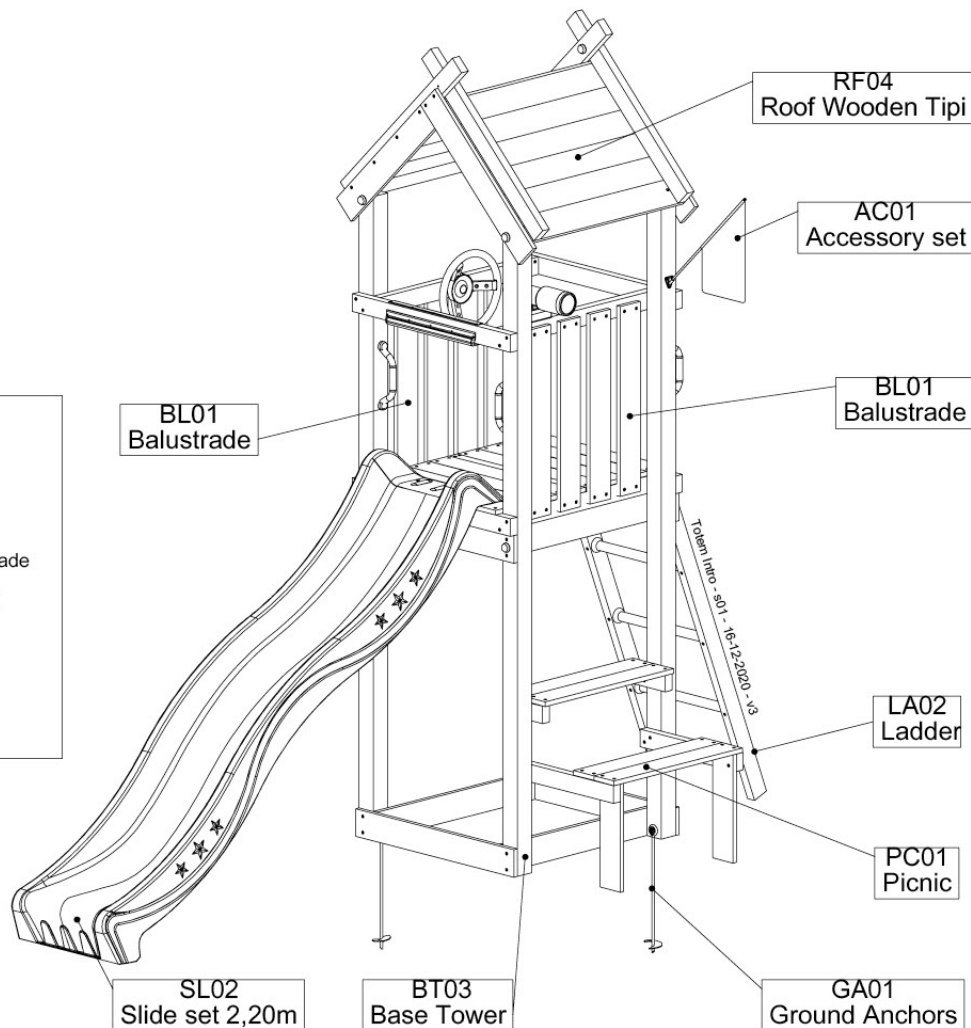

# Assembly

Instructions

## Jungle Totem

802\_208