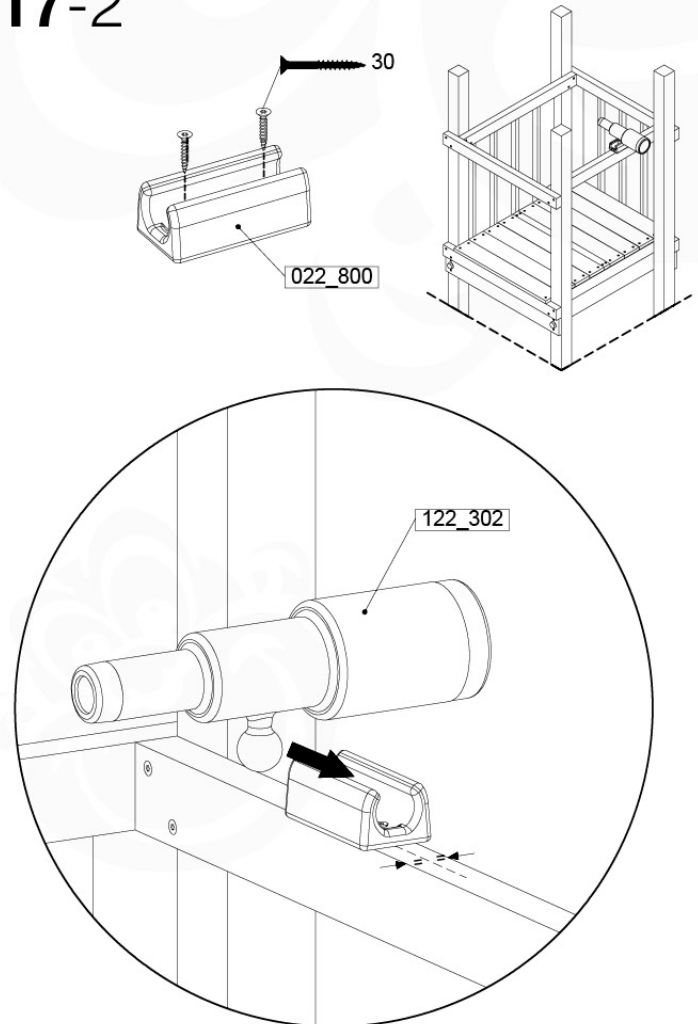

17-2

Accessory set - P03 - 29-9-2021 - 14