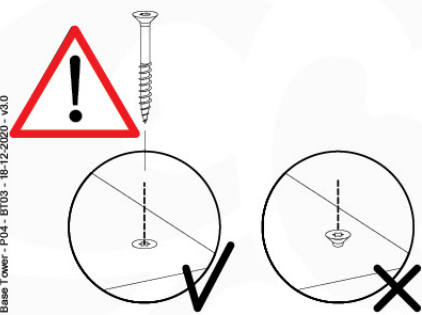

07 Base Tower

BT03

(194_100)

	PartNo	PartName	QTY.
Hardware Pack 100_600	001_406	Stealth Screw 8x45	6
	002_220	Gap Point Screw T25 - 5x45	72
	002_223	Gap Point Screw T25 - 5x80	16
Other	007_001	Ground-anchor	2
Hardware Pack 100_600	022_31x	bpc-base version 3	4
	022_84x	bpc cover	4
Wood	A220	Post 70x70 L2200	4
	C74	Beam 740 mm	4
	D60	Board 600 mm	10
	D74	Board 740 mm	8

Base Tower - P04 - BT03 - 18-12-2020 - v3.0