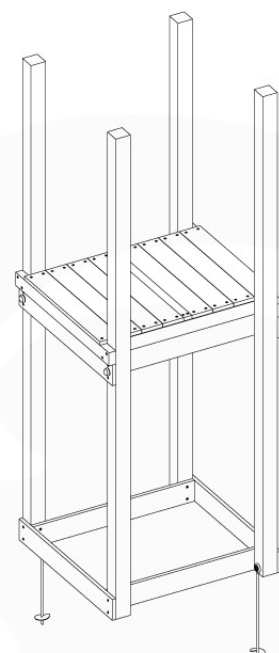

07 Base Tower

BT03

(194_100)

	PartNo	PartName	QTY.
Hardware Pack 100_600	001_406	Stealth Screw 8x45	6
	002_220	Gap Point Screw T25 - 5x45	72
	002_223	Gap Point Screw T25 - 5x80	16
Other	007_001	Ground-anchor	2
Hardware Pack 100_600	022_31x	bpc-base version 3	4
	022_84x	bpc cover	4
Wood	A220	Post 70x70 L2200	4
	C74	Beam 740 mm	4
	D60	Board 600 mm	10
	D74	Board 740 mm	8

Base Tower - P04 - BT03 - 18-12-2020 - v3.0