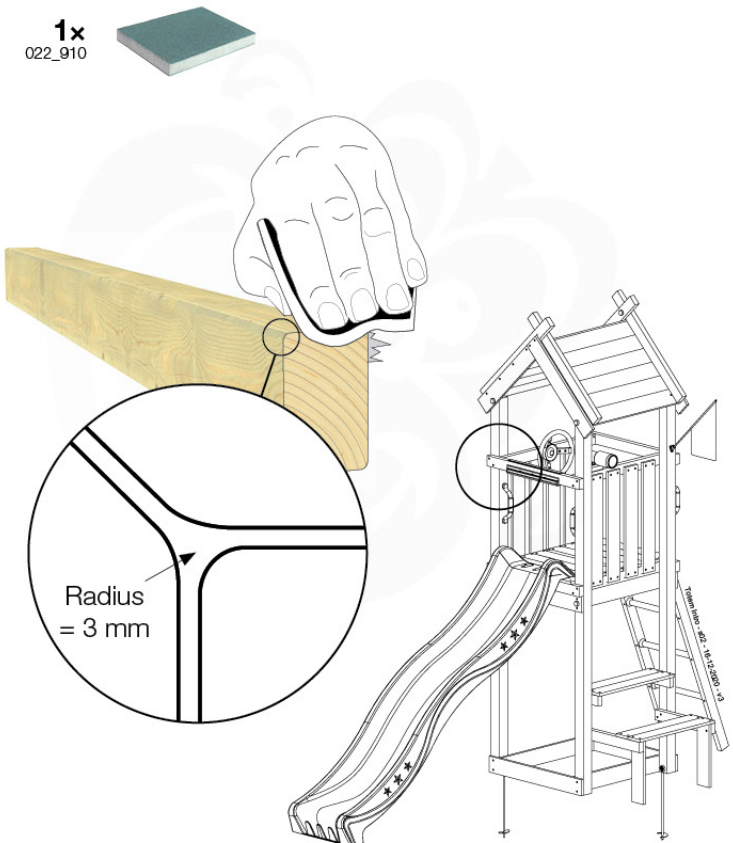

17-5

1x
022_910

18