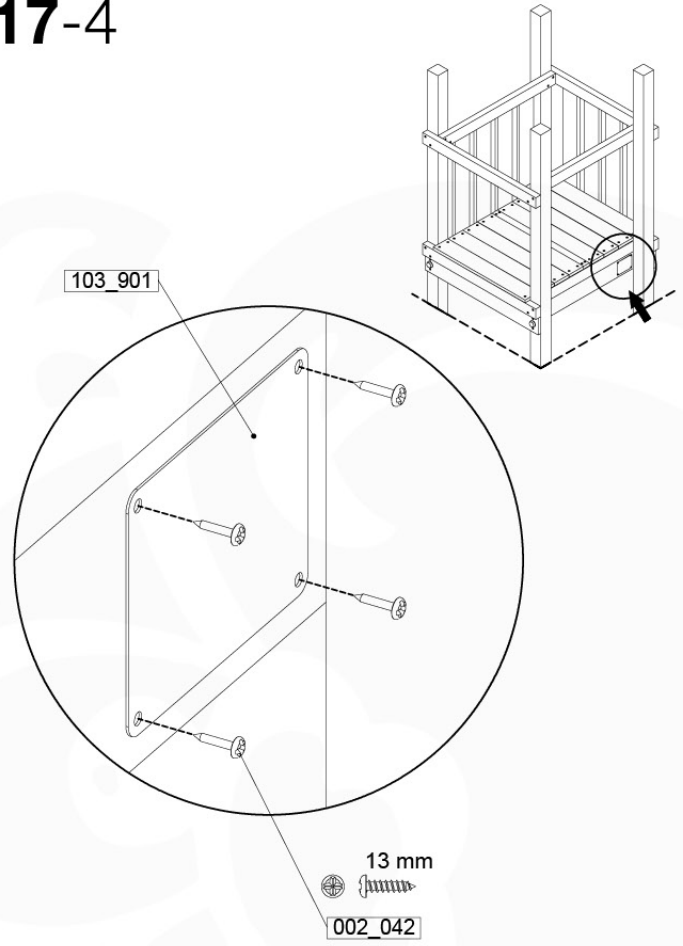

	PartNo	PartName	QTY.
Hardware Pack 100_346	001_103	M8 Washer Head Screw 40mm	2
	002_223	Gap Point Screw T25 - 5x80	4
	003_010	M8 spring lock washer	2
	003_040	M8 Washer	2
	004_052	M8 Drive-in Nut 30mm	2
	004_054	M8 Drive-in Nut 45mm	2
	022_31x	bpc-base version 3	2
	022_84x	bpc cover	2
Other	102_915	Fireman's Pole	1
Timber	C74	Beam 740 mm	1

Accessory set - P02 - 29-9-2021 - v4

17-1

17-2

Accessory set - P03 - 29-9-2021 - v4

17-3

17-4

Accessories set - P04 - 29.9.2021 - v4

17-5