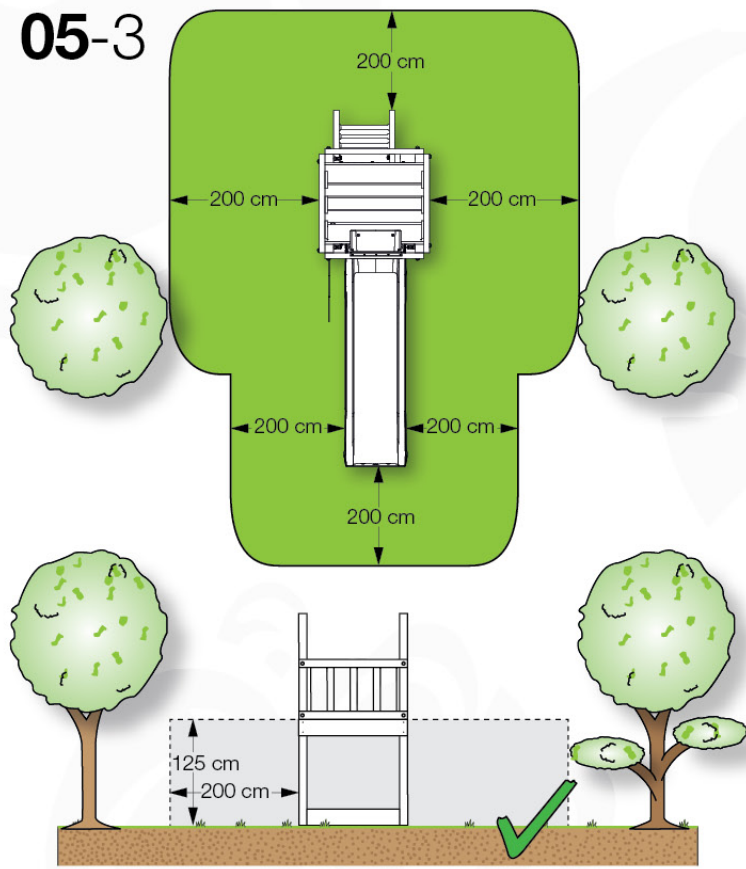

05 Safe Playground Planning

05-1

05-2

05-3

05-4

05-5