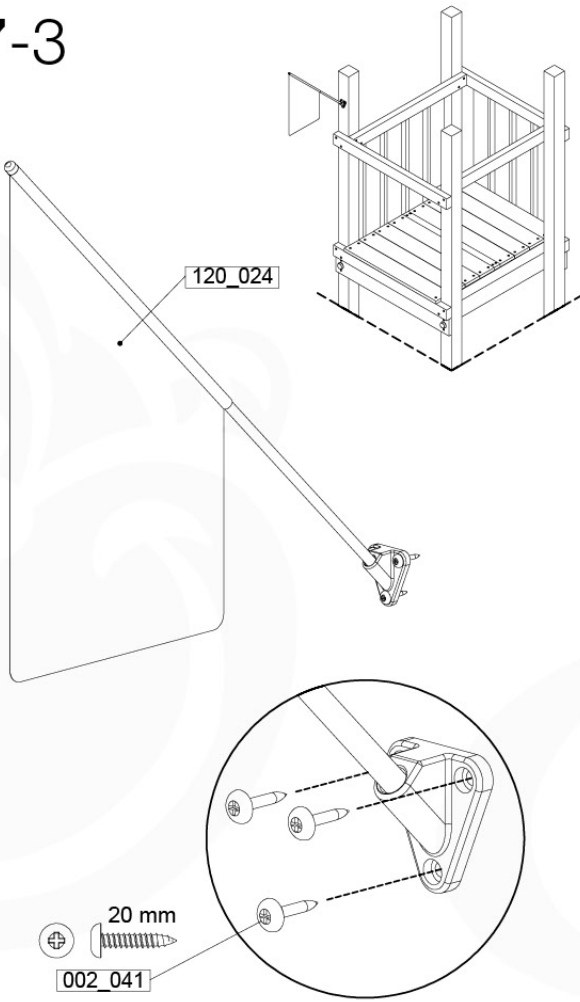

	PartNo	PartName	QTY.
Hardware Pack 100_346	001_103	M8 Washer Head Screw 40mm	2
	002_223	Gap Point Screw T25 - 5x80	4
	003_010	M8 spring lock washer	2
	003_040	M8 Washer	2
	004_052	M8 Drive-in Nut 30mm	2
	004_054	M8 Drive-in Nut 45mm	2
	022_31x	bpc-base version 3	2
	022_84x	bpc cover	2
Other	102_915	Fireman's Pole	1
Timber	C74	Beam 740 mm	1

Accessory set - P02 - 29-9-2021 - v4

17-1

17-2

Accessory set - P03 - 29-9-2021 - v4

17-3

17-4

Accessories set - P04 - 29.9.2021 - v4

17-5