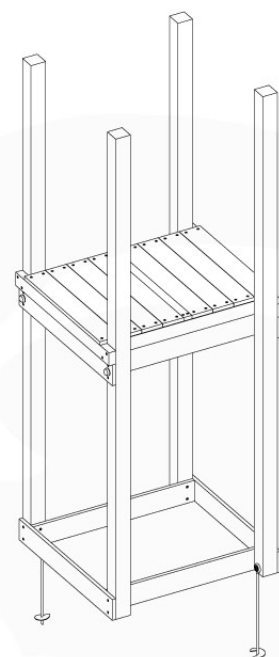

03 Playground Foundation

03-1

Foundation Plan - P06 - 27-11-2020 - v3

03-2

Foundation Plan - P06 - 27-11-2020 - v3

04 Base Tower

BT03

(194_100)

	PartNo	PartName	QTY.
Hardware Pack 100_600	001_406	Stealth Screw 8x45	6
	002_220	Gap Point Screw T25 - 5x45	72
	002_223	Gap Point Screw T25 - 5x80	16
Other	007_001	Ground-anchor	2
Hardware Pack 100_600	022_31x	bpc-base version 3	4
	022_84x	bpc cover	4
Wood	A220	Post 70x70 L2200	4
	C74	Beam 740 mm	4
	D60	Board 600 mm	10
	D74	Board 740 mm	8

Base Tower - P04 - BT03 - 11-11-2020 - v3.0

04-1

04-2

04-3

05 Balustrade (1x)

BL01

(100_601)

	PartNo	PartName	QTY.
Hardware Pack 100_601	002_220	Gap Point Screw T25 - 5x45	16
	002_223	Gap Point Screw T25 - 5x80	4
Wood	C74	Beam 740 mm	1
	D65	Board 650 mm	4