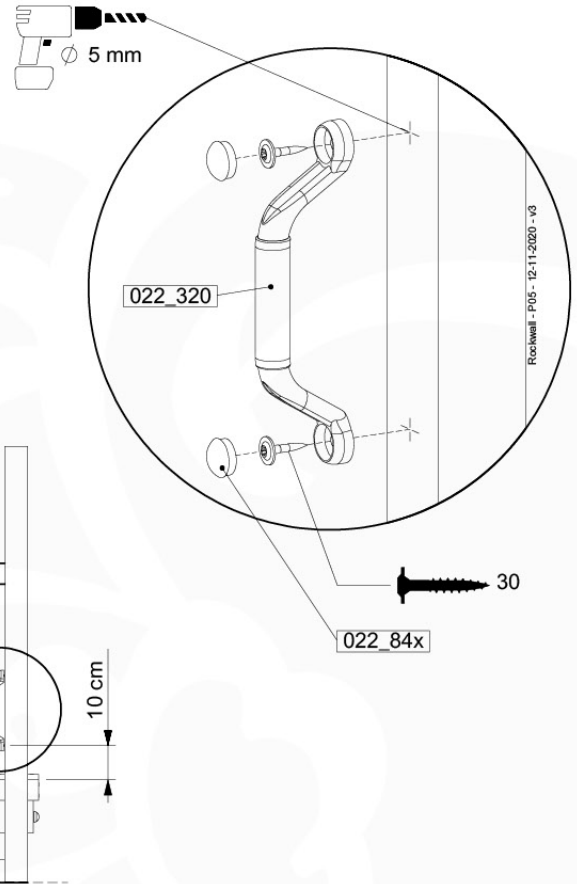

Base Tower - P04 - BT03 - 11-11-2020 - v3.0

04-1

04-2

04-3

05 Balustrade (1x)

BL01

(100_601)

	PartNo	PartName	QTY.
Hardware Pack 100_601	002_220	Gap Point Screw T25 - 5x45	16
	002_223	Gap Point Screw T25 - 5x80	4
Wood	C74	Beam 740 mm	1
	D65	Board 650 mm	4

Balustrade AL - P02 U - 12-11-2020 - v3.0

05-1

min. 27mm
max. 65mm

06 Rockwall

RW01

(194_105)

	PartNo	PartName	QTY.
Hardware pack 100_604	001_102	Washer Head Screw T40 M8x30	8
	002_220	Gap Point Screw T25 - 5x45	24
	002_223	Gap Point Screw T25 - 5x80	4
	003_010	M8 spring lock washer	8
	004_050	M8 22mm Drive in Nut	8
Other	022_50x	Climbing Rock	4
	120_102	Handgrip set (2x Grip, 4x BoltCaps, 4x StealthScrew30)	1
Wood	C74	Beam 740 mm	1
	D74	Board 740 mm	5

Rockwall - P02 - 12-11-2020 - v3

06-1

min. 2,7 cm
max. 8,8 cm

Rockwall - P03 - 12-11-2020 - v3

06-2

06-3

07 2-Step Ladder

LA06

(194_102)

	PartNo	PartName	QTY.
Hardware Pack 100_602	001_406	Stealth Screw 8x45	8
	002_220	Gap Point Screw T25 - 5x45	4
	002_223	Gap Point Screw T25 - 5x80	5
	022_84x	bpc cover	8
Other	022_53x	Ladder/ Rope Rung 30cm	4
	120_102	Handgrip set (2x Complete)	1
Wood	A123	Post 70x70 L1230	1
	C74	Beam 740 mm	1