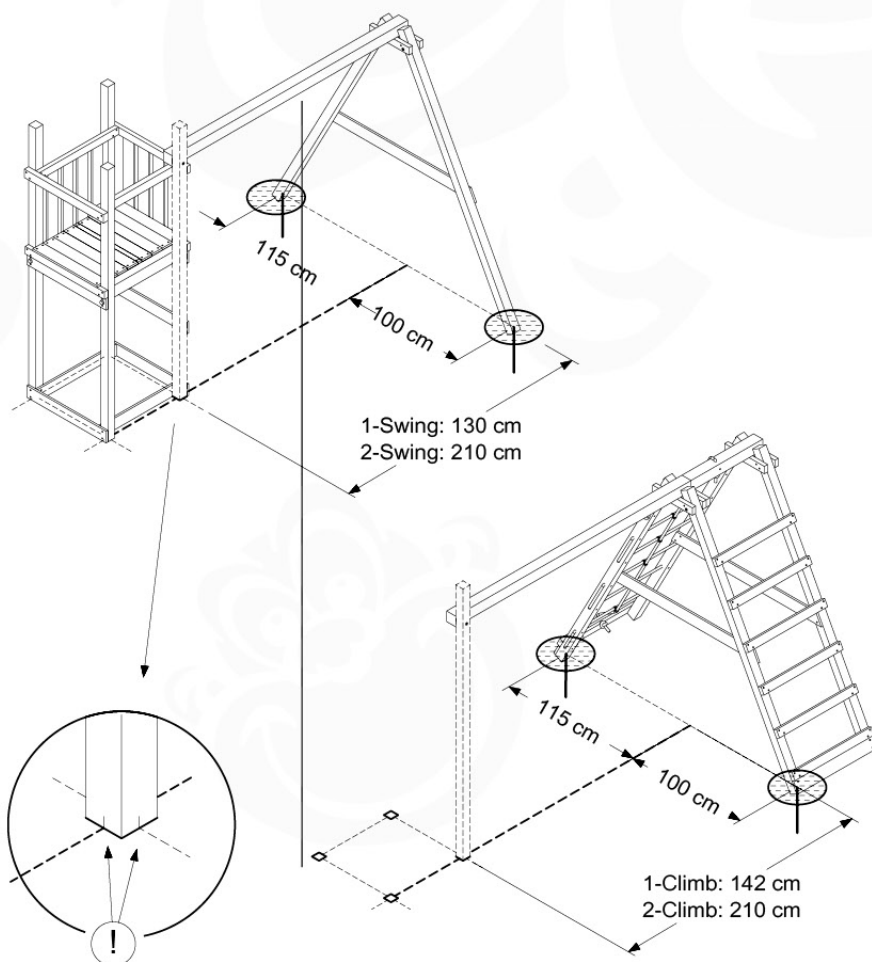

03 Playground Foundation

03-1

Foundation Plan - P06 - 27-11-2020 - v3

03-2

Foundation Plan - P06 - 27-11-2020 - v3

04 Base Tower

BT03

(194_100)

	PartNo	PartName	QTY.
Hardware Pack 100_600	001_406	Stealth Screw 8x45	6
	002_220	Gap Point Screw T25 - 5x45	72
	002_223	Gap Point Screw T25 - 5x80	16
Other	007_001	Ground-anchor	2
Hardware Pack 100_600	022_31x	bpc-base version 3	4
	022_84x	bpc cover	4
Wood	A220	Post 70x70 L2200	4
	C74	Beam 740 mm	4
	D60	Board 600 mm	10
	D74	Board 740 mm	8