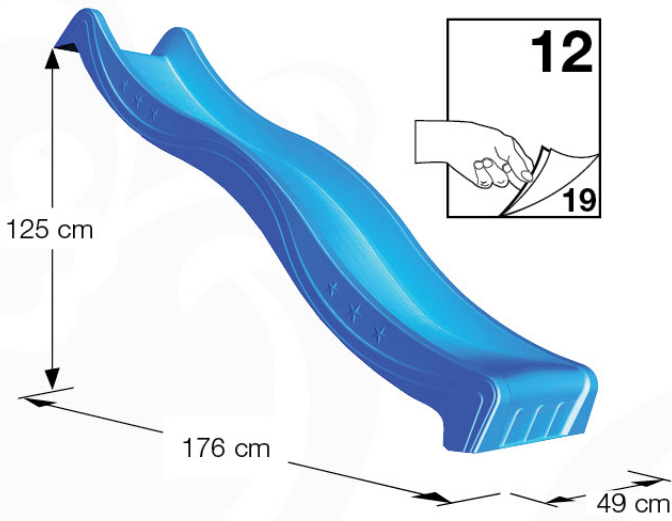

➔

➔ **10**

1-Climb frame / 2-Climb frame
457_105
457_106

10 Ground Anchors

GA01

Parts:

Hardware Package Tower
100_600

Tower Anchors - P.02 - 6-11-2020 - 6A

10-1

10-2

11 Add-on

Wavy Star Slide XL

- 324_100 Yellow
- 324_200 Blue
- 324_300 Green
- 324_400 Red
- 324_500 Fuchsia
- 324_600 Dark Green

Fireman's Pole

201_275

12 Slide Set

SL02

(194_107)

	PartNo	PartName	QTY.
Hardware Pack 100_605	000_101	Nail Pan Head	10
	002_223	Gap Point Screw T25 - 5x80	4
	002_308	Gap Point Screw T25 - 5x20	2
Other	120_102	Handgrip set (2x Complete)	1
	123_200	Bumperpad	1
	324_xxx 334_xxx	Wavy Star Slide XL 2200 mm / Wavy Star Slide XL 2650 mm	1
Wood	C74	Beam 740 mm	1