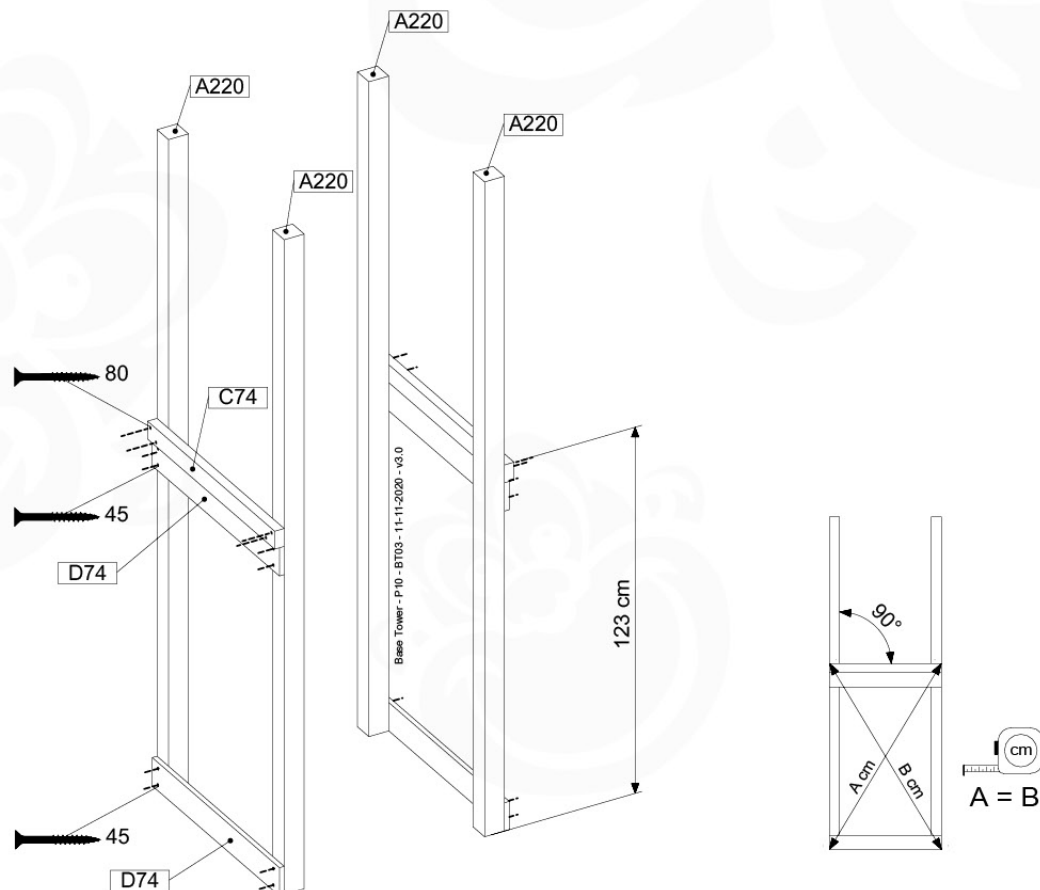

03 Playground Foundation

03-1

Foundation Plan - P06 - 27-11-2020 - v3

03-2

Foundation Plan - P06 - 27-11-2020 - v3

04 Base Tower

BT03

(194_100)

	PartNo	PartName	QTY.
Hardware Pack 100_600	001_406	Stealth Screw 8x45	6
	002_220	Gap Point Screw T25 - 5x45	72
	002_223	Gap Point Screw T25 - 5x80	16
Other	007_001	Ground-anchor	2
Hardware Pack 100_600	022_31x	bpc-base version 3	4
	022_84x	bpc cover	4
Wood	A220	Post 70x70 L2200	4
	C74	Beam 740 mm	4
	D60	Board 600 mm	10
	D74	Board 740 mm	8

Base Tower - P04 - BT03 - 11-11-2020 - v3.0

04-1

04-2

04-3

05 Balustrade (1x)

BL01

(100_601)

	PartNo	PartName	QTY.
Hardware Pack 100_601	002_220	Gap Point Screw T25 - 5x45	16
	002_223	Gap Point Screw T25 - 5x80	4
Wood	C74	Beam 740 mm	1
	D65	Board 650 mm	4