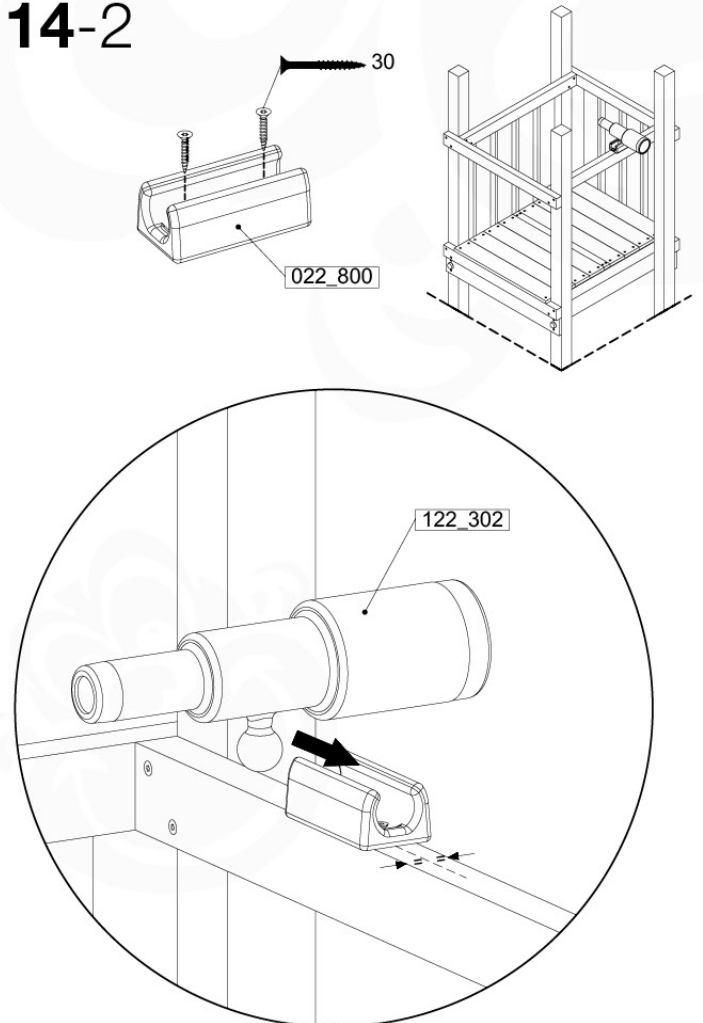

14-2

Accessory ref. - P03 - 18-11-2020 - v3