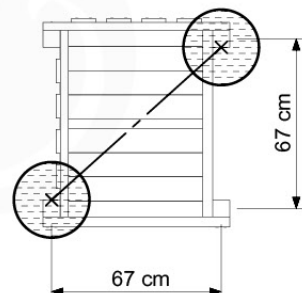

➔

➔ **10**

1-Climb frame / 2-Climb frame
457_105
457_106

10 Ground Anchors

GA01

Parts:

Hardware Package Tower
100_600

Tower Anchors - P.02 - 6-11-2020 - 6A