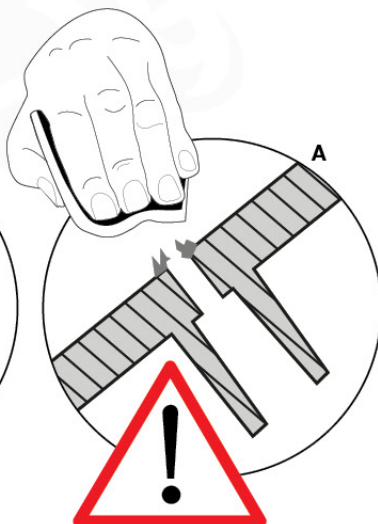

13-3

min. 26 mm
max. 75 mm

20

min. 26 mm
max. 75 mm

Slide set - P10 UPTOWER - 11-2-2022 - v4

13-4