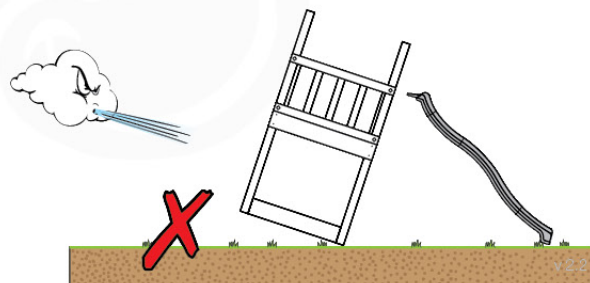

05 Safe Playground

05-1

05-2

05-3

05-4

05-5