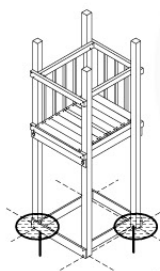

05 Safe Playground

05-1

05-2

05-3

05-4

05-5

06 Playground Foundation

FD01

Foundation Plan TS - P02 - 23-3-2022 - v3

07 Base Tower

BT03

(194_100)

	PartNo	PartName	QTY.
Hardware Pack 100_600	001_406	Stealth Screw 8x45	6
	002_220	Gap Point Screw T25 - 5x45	72
	002_223	Gap Point Screw T25 - 5x80	16
Other	007_001	Ground-anchor	2
Hardware Pack 100_600	022_31x	bpc-base version 3	4
	022_84x	bpc cover	4
Wood	A220	Post 70x70 L2200	4
	C74	Beam 740 mm	4
	D60	Board 600 mm	10
	D74	Board 740 mm	8

Base Tower - P04 - BT03 - 18-12-2020 - v3.0

07-1

07-2

07-3

08 Balustrade

BL02 - 2x

(194_101)

	PartNo	PartName	QTY.
Hardware Pack 100_601	002_220	Gap Point Screw T25 - 5x45	16
	002_223	Gap Point Screw T25 - 5x80	4
Timber	C74	Beam 740 mm	1
	D65	Board 650 mm	4