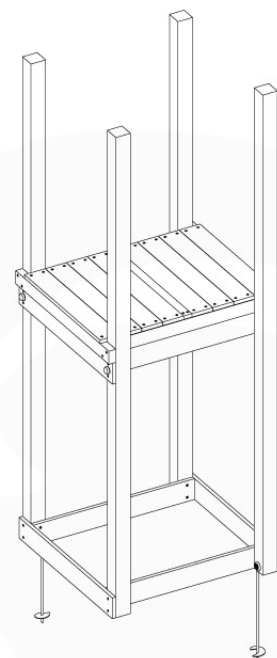

Foundation Plan TS - P02 - 23-3-2022 - v3

07 Base Tower

BT03

(194_100)

	PartNo	PartName	QTY.
Hardware Pack 100_600	001_406	Stealth Screw 8x45	6
	002_220	Gap Point Screw T25 - 5x45	72
	002_223	Gap Point Screw T25 - 5x80	16
Other	007_001	Ground-anchor	2
Hardware Pack 100_600	022_31x	bpc-base version 3	4
	022_84x	bpc cover	4
Wood	A220	Post 70x70 L2200	4
	C74	Beam 740 mm	4
	D60	Board 600 mm	10
	D74	Board 740 mm	8

Base Tower - P04 - BT03 - 18-12-2020 - v3.0

07-1

07-2

07-3

08 Balustrade

BL02 - 2x

(194_101)

	PartNo	PartName	QTY.
Hardware Pack 100_601	002_220	Gap Point Screw T25 - 5x45	16
	002_223	Gap Point Screw T25 - 5x80	4
Timber	C74	Beam 740 mm	1
	D65	Board 650 mm	4

Balustrade 80 - P03 T - 1301/2022 - v4

08-1

08-1 Modular AT - Balustrade

09 Ladder

LA09

(194_103)

	PartNo	PartName	QTY.
Hardware Pack 100_603	001_404	Stealth Screw 8x30	4
	002_219	Gap Point Screw T25 - 5x30	4
	002_220	Gap Point Screw T25 - 5x45	6
	002_223	Gap Point Screw T25 - 5x80	4
Other	005_03x	Ladder Rung Y/B/G/R	3
	005_522	Connection Bracket Mini Market	2
	022_835	Rung Cap	6
	120_102	Handgrip set (2x Complete)	1
Timber	C74	Beam 740 mm	1
	C130	Beam 1300 mm	2