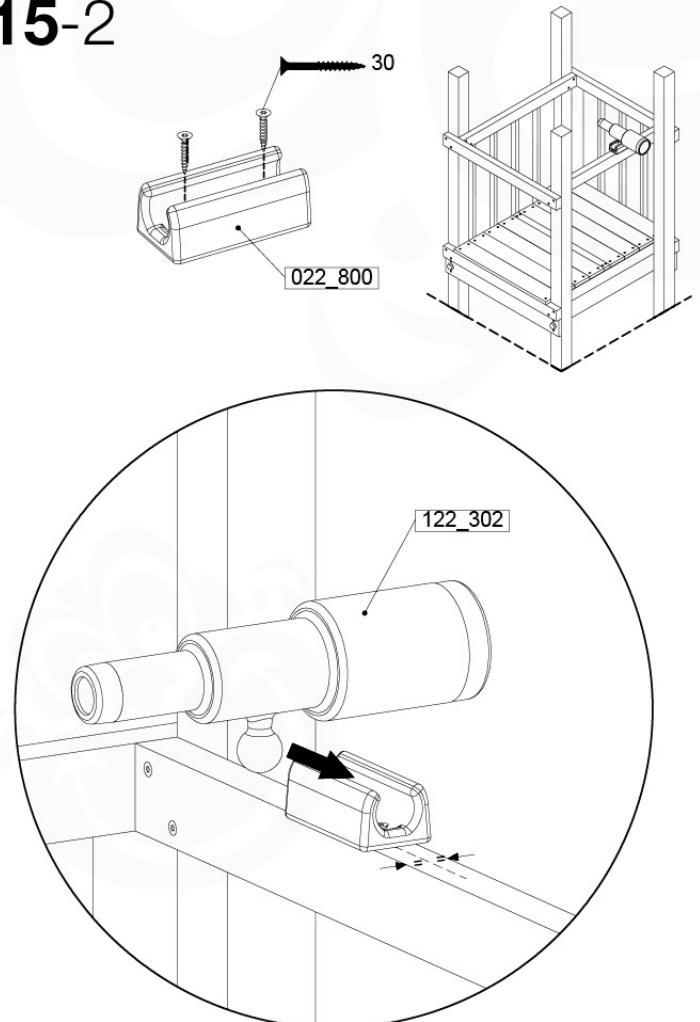

15-2

Accessory set - P03 - 29-9-2021 - 14