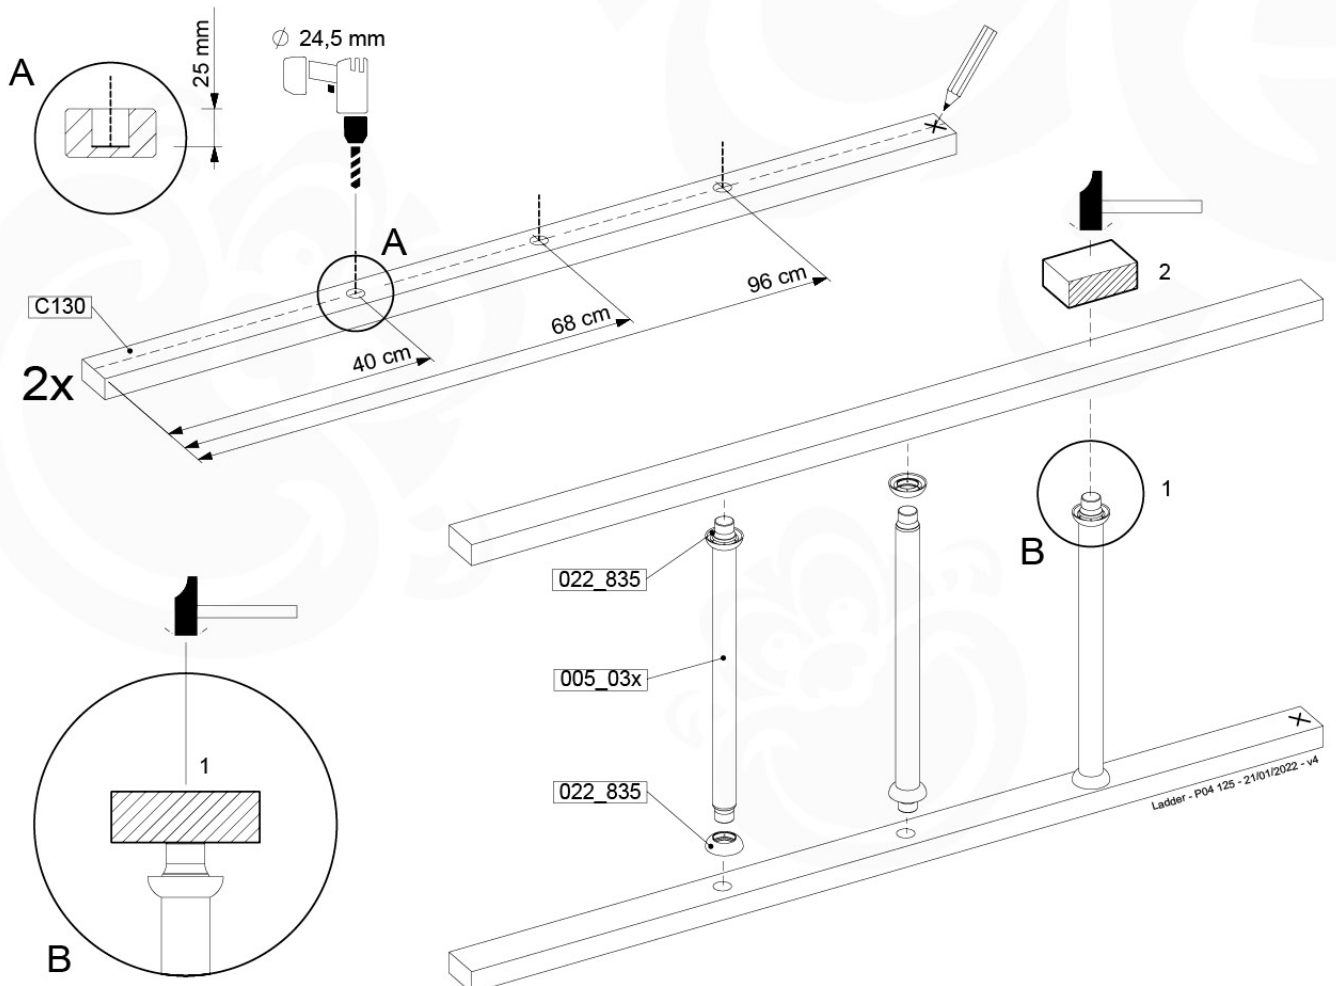

09 Ladder

LA09

(194_103)

	PartNo	PartName	QTY.
Hardware Pack 100_603	001_404	Stealth Screw 8x30	4
	002_219	Gap Point Screw T25 - 5x30	4
	002_220	Gap Point Screw T25 - 5x45	6
	002_223	Gap Point Screw T25 - 5x80	4
Other	005_03x	Ladder Rung Y/B/G/R	3
	005_522	Connection Bracket Mini Market	2
	022_835	Rung Cap	6
	120_102	Handgrip set (2x Complete)	1
Timber	C74	Beam 740 mm	1
	C130	Beam 1300 mm	2

Ladder - P02 125 - 21/01/2022 - v4

09-1