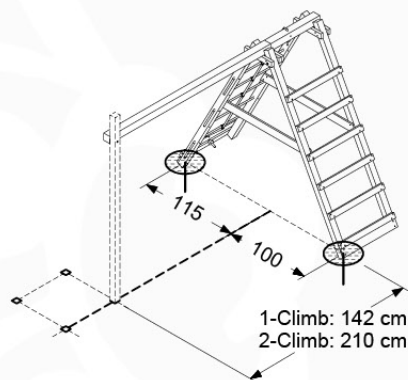

03 Timber

602_201 Jungle Tower

	L	
A220	219cm - 220cm	4 x
-	-	-
C130 C74	129cm - 130cm 73cm - 74cm	2 x 8 x
D74 D65 D60	73cm - 74cm 64cm - 65cm 59cm - 60cm	8 x 8 x 10 x

output: 20/11/20

04 Product Identification

Foundation Plan TS - P02 - 23-3-2022 - v3

07 Base Tower

BT03

(194_100)

	PartNo	PartName	QTY.
Hardware Pack 100_600	001_406	Stealth Screw 8x45	6
	002_220	Gap Point Screw T25 - 5x45	72
	002_223	Gap Point Screw T25 - 5x80	16
Other	007_001	Ground-anchor	2
Hardware Pack 100_600	022_31x	bpc-base version 3	4
	022_84x	bpc cover	4
Wood	A220	Post 70x70 L2200	4
	C74	Beam 740 mm	4
	D60	Board 600 mm	10
	D74	Board 740 mm	8