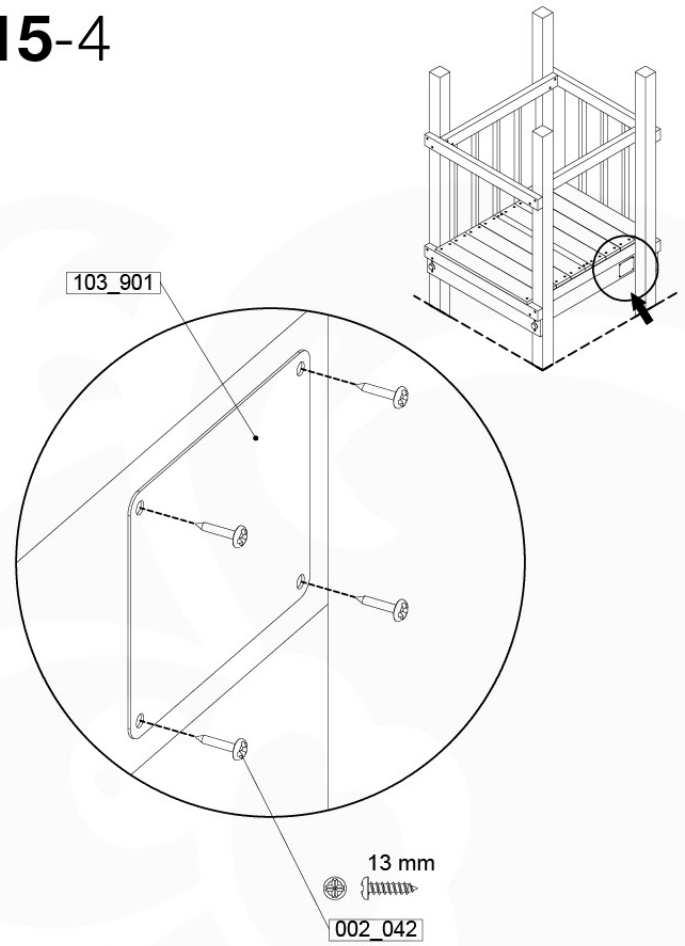

Fireman's Pole AL - P03 T - 12-11-2020 - v3.0

14-1

Fireman's Pole (201_275)
040_335 Part 2

15 Accessories

AC01

(194_119)

	PartNo	PartName	QTY.
Hardware Pack 100_617	001_406	Stealth Screw 8x45	1
	002_041	Dome head screw 4.5 x 20 mm	3
	002_042	Dome head screw 3.5 x 13mm	4
	002_219	Gap Point Screw T25 - 5x30	2
Other	022_300	Steering Wheel	1
	022_800	Rail P/T 105	1
	022_910	Sandpad	1
	103_901	Logo ID Plate	1
	104_107	Tool Set Climbing Units	1
	120_024	Tower Flag	1
	122_302	Telescope	1

Accessory set - P02 - 29-9-2021 - 14

15-1

15-2

Accessory set - P03 - 29-9-2021 - 14

15-3

15-4

Accessories set - P04 - 25-9-2021 - v4

15-5 Safety check