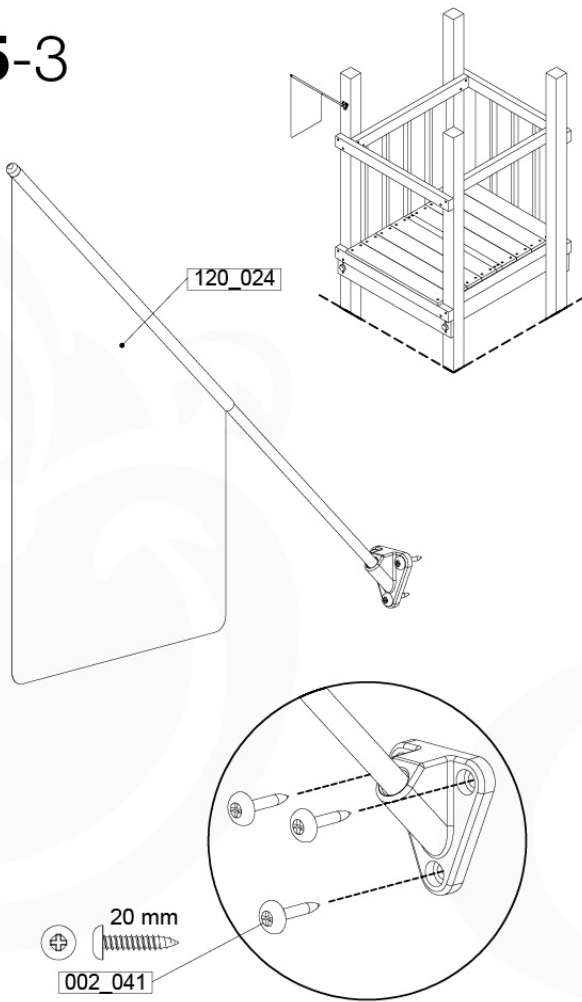

Fireman's Pole AL - P03 T - 12-11-2020 - v3.0

14-1

Fireman's Pole (201_275)
040_335 Part 2

15 Accessories

AC01

(194_119)

	PartNo	PartName	QTY.
Hardware Pack 100_617	001_406	Stealth Screw 8x45	1
	002_041	Dome head screw 4.5 x 20 mm	3
	002_042	Dome head screw 3.5 x 13mm	4
	002_219	Gap Point Screw T25 - 5x30	2
Other	022_300	Steering Wheel	1
	022_800	Rail P/T 105	1
	022_910	Sandpad	1
	103_901	Logo ID Plate	1
	104_107	Tool Set Climbing Units	1
	120_024	Tower Flag	1
	122_302	Telescope	1

Accessory set - P02 - 29-9-2021 - 14

15-1

15-2

Accessory set - P03 - 29-9-2021 - 14

15-3

15-4

Accessories set - P04 - 25-9-2021 - v4

15-5 Safety check