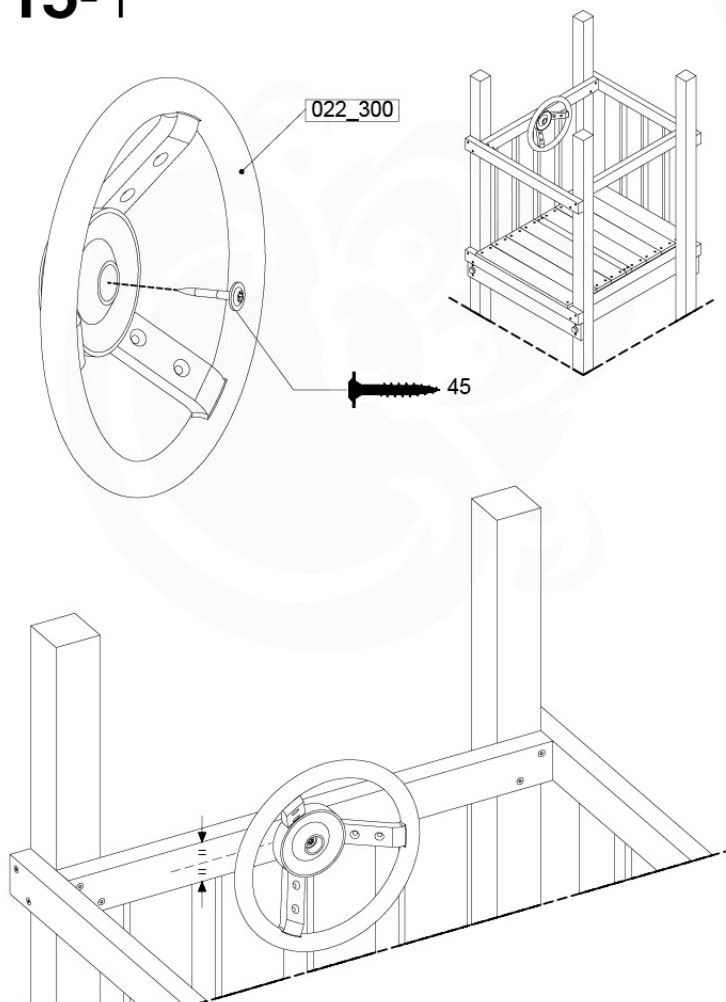

15 Accessories

AC01

(194_119)

	PartNo	PartName	QTY.
Hardware Pack 100_617	001_406	Stealth Screw 8x45	1
	002_041	Dome head screw 4.5 x 20 mm	3
	002_042	Dome head screw 3.5 x 13mm	4
	002_219	Gap Point Screw T25 - 5x30	2
Other	022_300	Steering Wheel	1
	022_800	Rail P/T 105	1
	022_910	Sandpad	1
	103_901	Logo ID Plate	1
	104_107	Tool Set Climbing Units	1
	120_024	Tower Flag	1
	122_302	Telescope	1

Accessory set - P02 - 29-9-2021 - 14

15-1