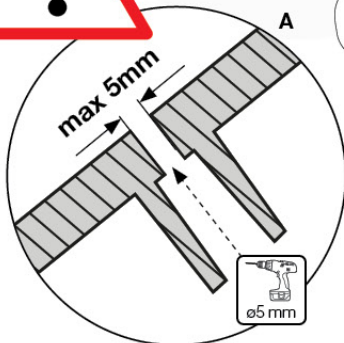

13-3

min. 26 mm
max. 75 mm

20

min. 26 mm
max. 75 mm

Slide set - P10 UPTOWER - 11-2-2022 - v4

13-4