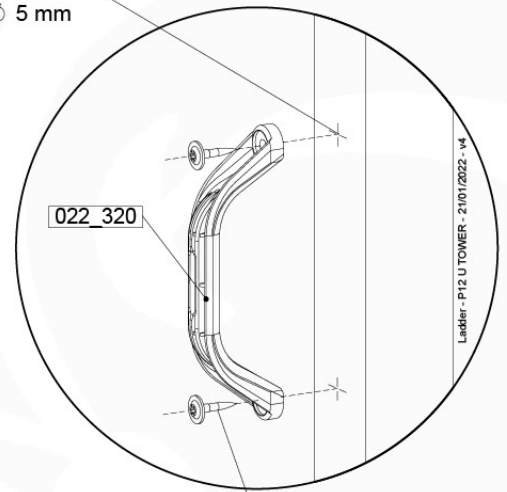

Balustrade 80 - P03 T - 1301/2022 - v4

08-1

08-1 Modular AT - Balustrade

09 Ladder

LA09

(194_103)

	PartNo	PartName	QTY.
Hardware Pack 100_603	001_404	Stealth Screw 8x30	4
	002_219	Gap Point Screw T25 - 5x30	4
	002_220	Gap Point Screw T25 - 5x45	6
	002_223	Gap Point Screw T25 - 5x80	4
Other	005_03x	Ladder Rung Y/B/G/R	3
	005_522	Connection Bracket Mini Market	2
	022_835	Rung Cap	6
	120_102	Handgrip set (2x Complete)	1
Timber	C74	Beam 740 mm	1
	C130	Beam 1300 mm	2

Ladder - P02 125 - 21/01/2022 - v4

09-1

09-2

© 2022 Jungle Gym B.V.

09-3

09-4

Ladder - P12 U TOWER - 21/01/2022 - v4

10 Swing Frame / Climb Frame