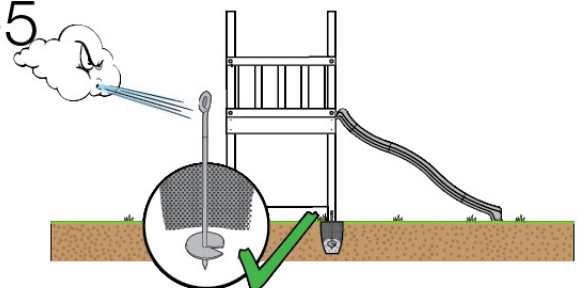

05 Safe Playground

05-1

05-2

05-3

05-4

05-5