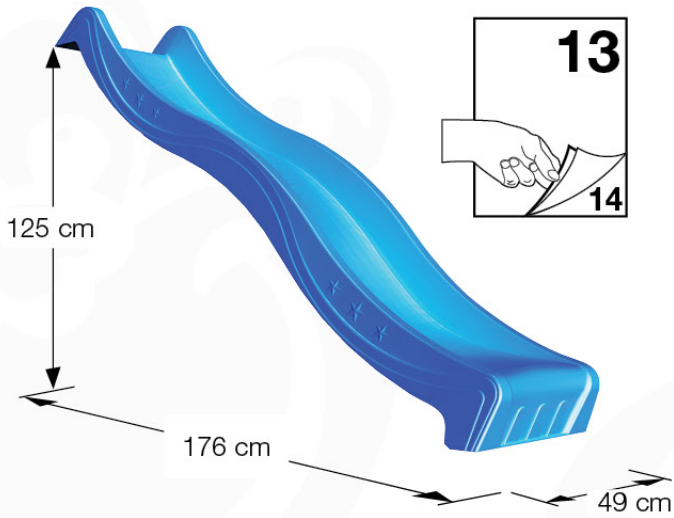

12 Add-on

Wavy Star Slide XL

- 324_100 Yellow
- 324_200 Blue
- 324_300 Green
- 324_400 Red
- 324_500 Fuchsia
- 324_600 Dark Green