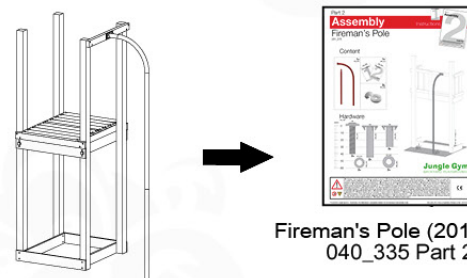

14-1

Fireman's Pole (201_275)
040_335 Part 2