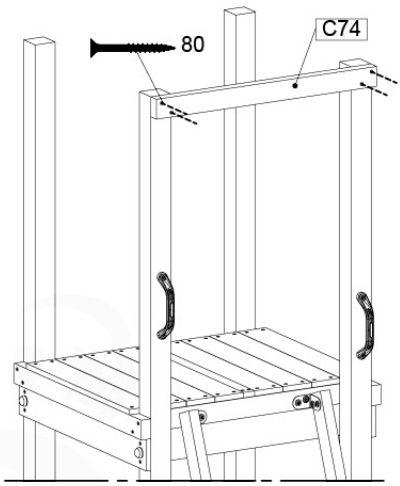

Base Tower - P04 - BT03 - 18-12-2020 - v3.0

07-1

07-2

07-3

08 Balustrade

BL02 - 2x

(194_101)

	PartNo	PartName	QTY.
Hardware Pack 100_601	002_220	Gap Point Screw T25 - 5x45	16
	002_223	Gap Point Screw T25 - 5x80	4
Timber	C74	Beam 740 mm	1
	D65	Board 650 mm	4

Balustrade 80 - P03 T - 1301/2022 - v4

08-1

08-1 Modular AT - Balustrade

09 Ladder

LA09

(194_103)

	PartNo	PartName	QTY.
Hardware Pack 100_603	001_404	Stealth Screw 8x30	4
	002_219	Gap Point Screw T25 - 5x30	4
	002_220	Gap Point Screw T25 - 5x45	6
	002_223	Gap Point Screw T25 - 5x80	4
Other	005_03x	Ladder Rung Y/B/G/R	3
	005_522	Connection Bracket Mini Market	2
	022_835	Rung Cap	6
	120_102	Handgrip set (2x Complete)	1
Timber	C74	Beam 740 mm	1
	C130	Beam 1300 mm	2

Ladder - P02 125 - 21/01/2022 - v4

09-1

09-2

© 2022 Jungle Gym B.V.

09-3

09-4

Ladder - P12 U TOWER - 21/01/2022 - v4

10 Swing Frame / Climb Frame