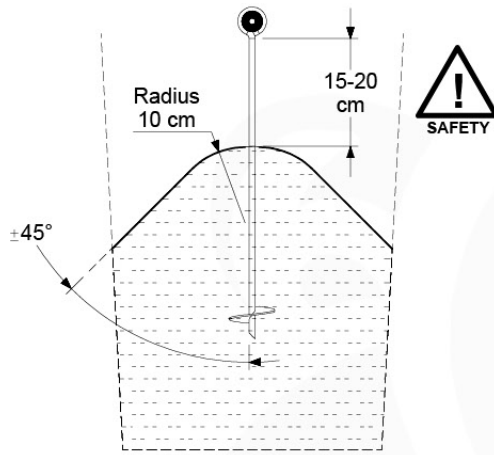

GA01

Parts:

Assembly Package Tower
194_100

Tower Anchors - P02 - 23-2-2022 - v3

11-1

11-2

40 L / 80 kg

24h ↓