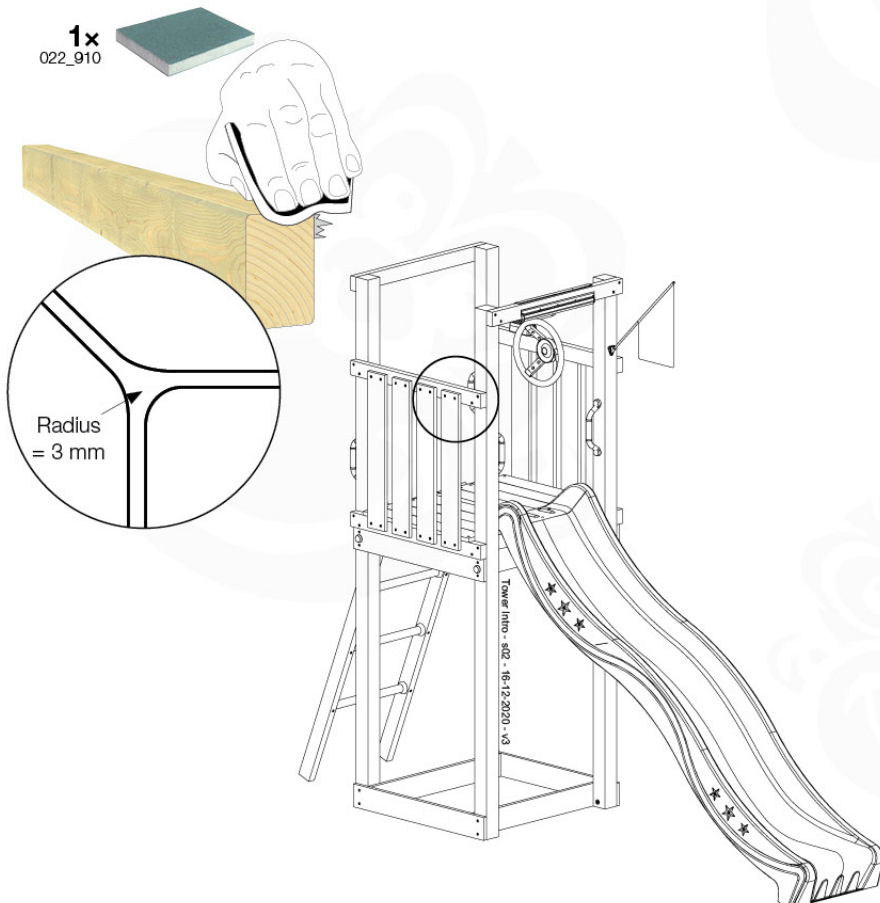

Fireman's Pole AL - P03 T - 12-11-2020 - v3.0

14-1

Fireman's Pole (201_275)
040_335 Part 2

15 Accessories

AC01

(194_119)

	PartNo	PartName	QTY.
Hardware Pack 100_617	001_406	Stealth Screw 8x45	1
	002_041	Dome head screw 4.5 x 20 mm	3
	002_042	Dome head screw 3.5 x 13mm	4
	002_219	Gap Point Screw T25 - 5x30	2
Other	022_300	Steering Wheel	1
	022_800	Rail P/T 105	1
	022_910	Sandpad	1
	103_901	Logo ID Plate	1
	104_107	Tool Set Climbing Units	1
	120_024	Tower Flag	1
	122_302	Telescope	1

Accessory set - P02 - 29-9-2021 - 14

15-1

15-2

Accessory set - P03 - 29-9-2021 - 14

15-3

15-4

Accessories set - P04 - 25-9-2021 - v4

15-5 Safety check