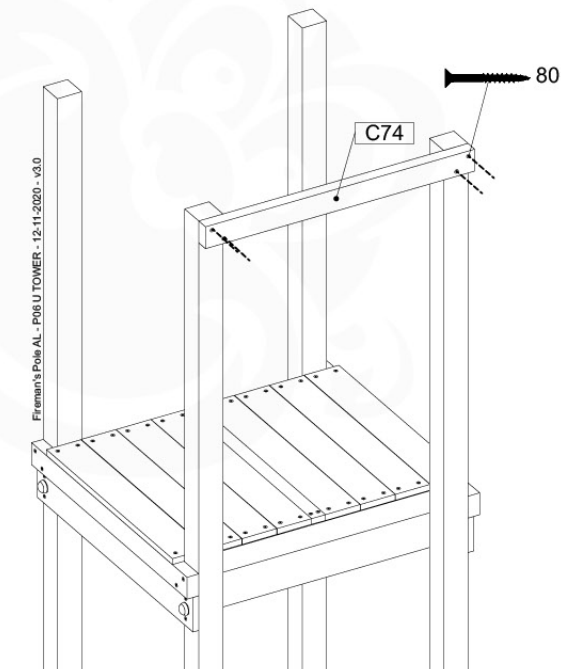

14-1

Fireman's Pole (201_275)
040_335 Part 2