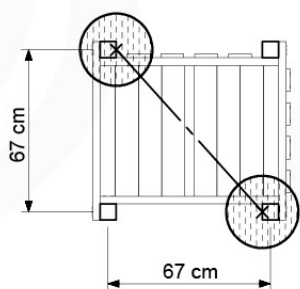

03 Timber

602_201 Jungle Tower

	L	
A220	219cm - 220cm	4 x
-	-	-
C130 C74	129cm - 130cm 73cm - 74cm	2 x 8 x
D74 D65 D60	73cm - 74cm 64cm - 65cm 59cm - 60cm	8 x 8 x 10 x

output: 20/11/20

04 Product Identification

Foundation Plan TS - P02 - 23-3-2022 - v3

07 Base Tower

BT03

(194_100)

	PartNo	PartName	QTY.
Hardware Pack 100_600	001_406	Stealth Screw 8x45	6
	002_220	Gap Point Screw T25 - 5x45	72
	002_223	Gap Point Screw T25 - 5x80	16
Other	007_001	Ground-anchor	2
Hardware Pack 100_600	022_31x	bpc-base version 3	4
	022_84x	bpc cover	4
Wood	A220	Post 70x70 L2200	4
	C74	Beam 740 mm	4
	D60	Board 600 mm	10
	D74	Board 740 mm	8