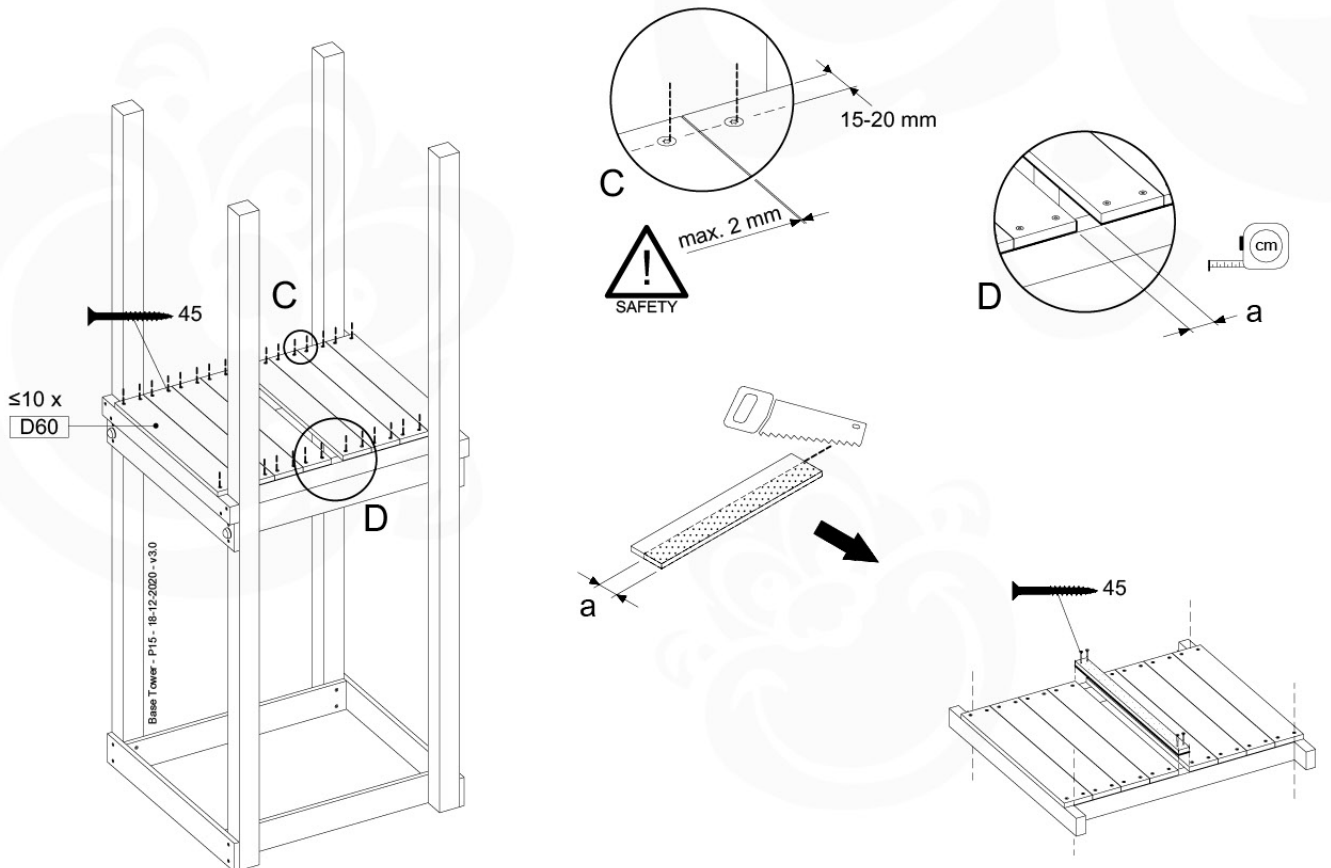

Base Tower - P04 - BT03 - 18-12-2020 - v3.0

07-1

07-2

07-3

08 Balustrade

BL02 - 2x

(194_101)

	PartNo	PartName	QTY.
Hardware Pack 100_601	002_220	Gap Point Screw T25 - 5x45	16
	002_223	Gap Point Screw T25 - 5x80	4
Timber	C74	Beam 740 mm	1
	D65	Board 650 mm	4