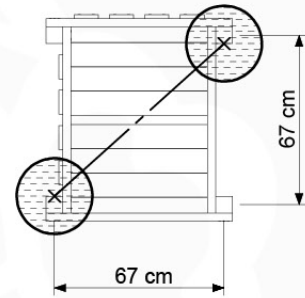

11 Ground Anchors

GA01

Parts:

Assembly Package Tower
194_100