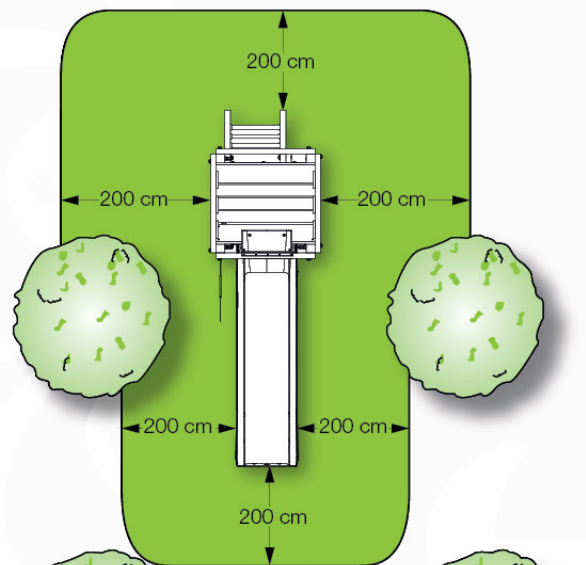

05 Safe Playground

05-1

05-2

05-3

05-4

05-5