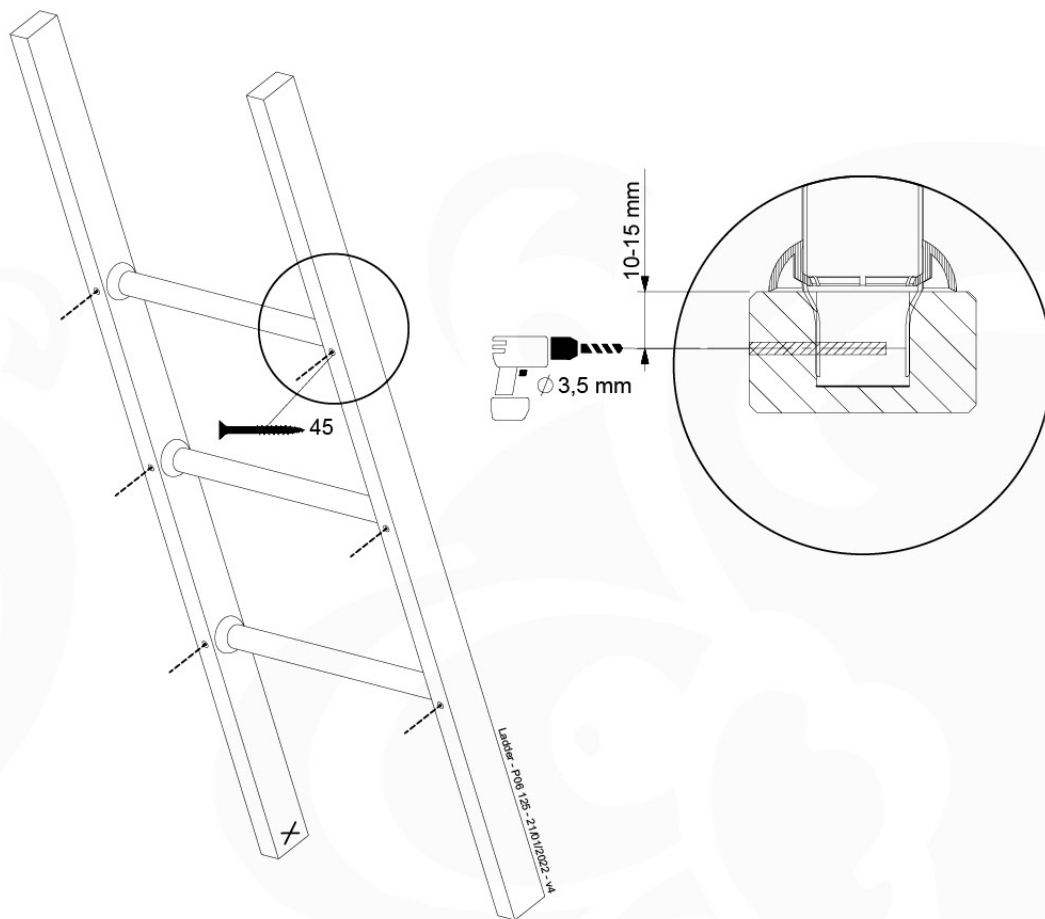

09-2

© 2022 Jungle Gym B.V.

09-3