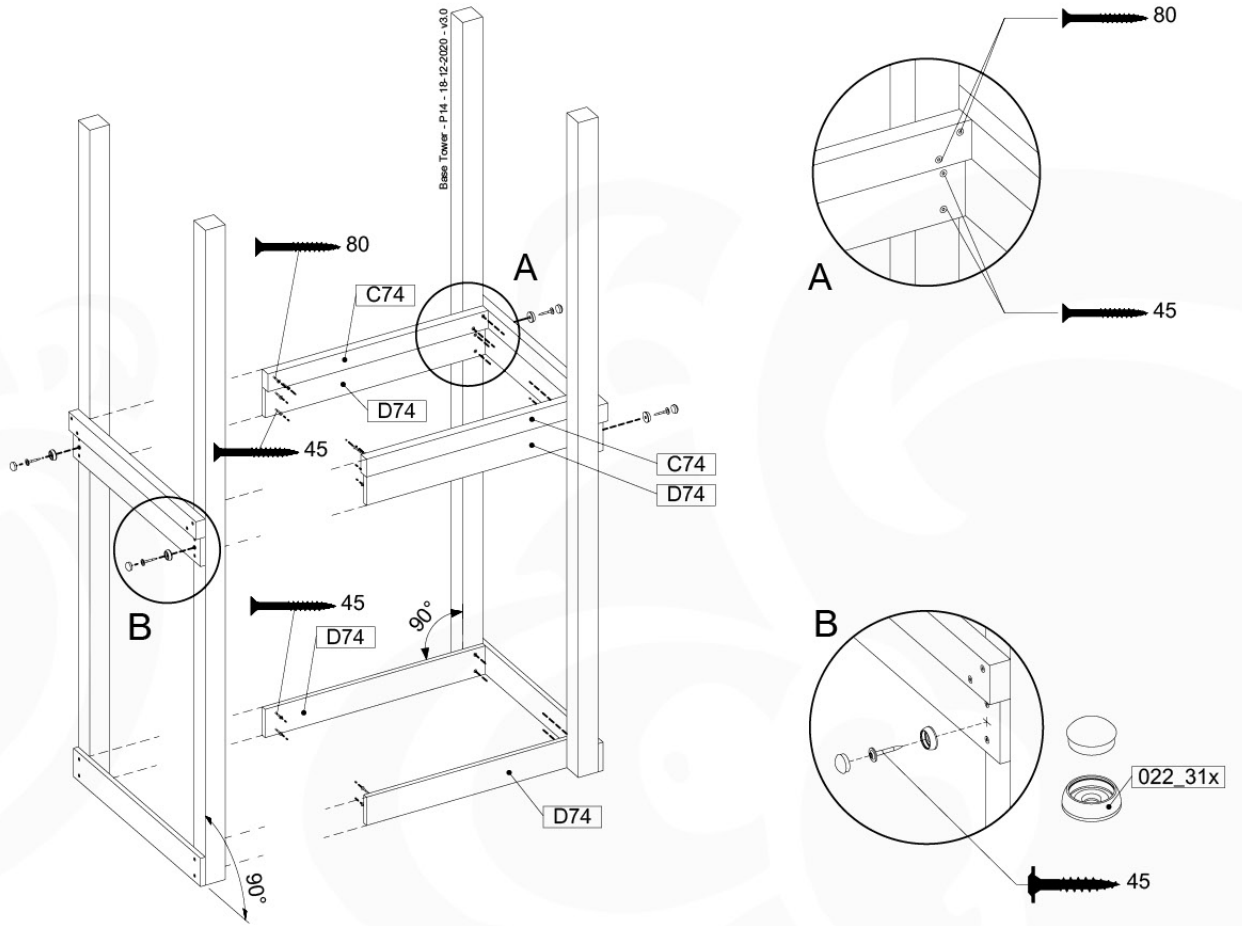

Foundation Plan TS - P02 - 23-3-2022 - v3

07 Base Tower

BT03

(194_100)

	PartNo	PartName	QTY.
Hardware Pack 100_600	001_406	Stealth Screw 8x45	6
	002_220	Gap Point Screw T25 - 5x45	72
	002_223	Gap Point Screw T25 - 5x80	16
Other	007_001	Ground-anchor	2
Hardware Pack 100_600	022_31x	bpc-base version 3	4
	022_84x	bpc cover	4
Wood	A220	Post 70x70 L2200	4
	C74	Beam 740 mm	4
	D60	Board 600 mm	10
	D74	Board 740 mm	8

Base Tower - P04 - BT03 - 18-12-2020 - v3.0

07-1

07-2

07-3

08 Balustrade

BL02 - 2x

(194_101)

	PartNo	PartName	QTY.
Hardware Pack 100_601	002_220	Gap Point Screw T25 - 5x45	16
	002_223	Gap Point Screw T25 - 5x80	4
Timber	C74	Beam 740 mm	1
	D65	Board 650 mm	4