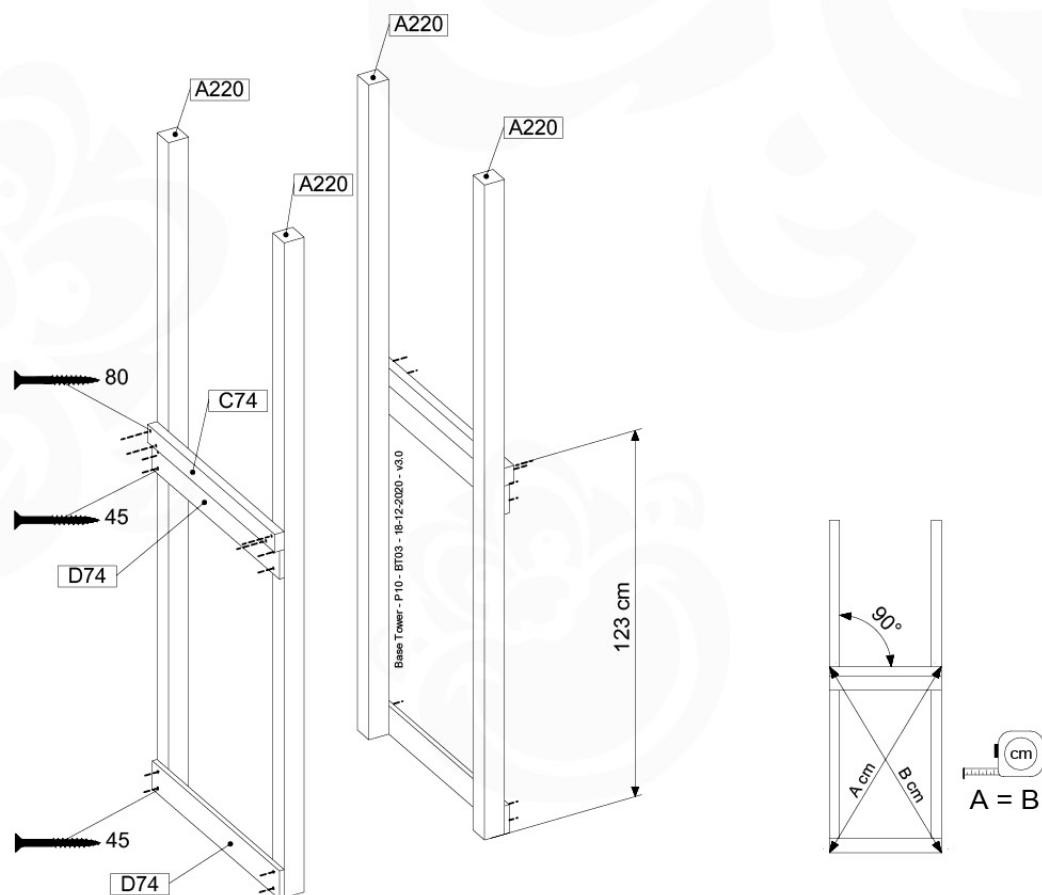

Foundation Plan TS - P02 - 23-3-2022 - v3

07 Base Tower

BT03

(194_100)

	PartNo	PartName	QTY.
Hardware Pack 100_600	001_406	Stealth Screw 8x45	6
	002_220	Gap Point Screw T25 - 5x45	72
	002_223	Gap Point Screw T25 - 5x80	16
Other	007_001	Ground-anchor	2
Hardware Pack 100_600	022_31x	bpc-base version 3	4
	022_84x	bpc cover	4
Wood	A220	Post 70x70 L2200	4
	C74	Beam 740 mm	4
	D60	Board 600 mm	10
	D74	Board 740 mm	8

Base Tower - P04 - BT03 - 18-12-2020 - v3.0

07-1

07-2

07-3

08 Balustrade

BL02 - 2x

(194_101)

	PartNo	PartName	QTY.
Hardware Pack 100_601	002_220	Gap Point Screw T25 - 5x45	16
	002_223	Gap Point Screw T25 - 5x80	4
Timber	C74	Beam 740 mm	1
	D65	Board 650 mm	4