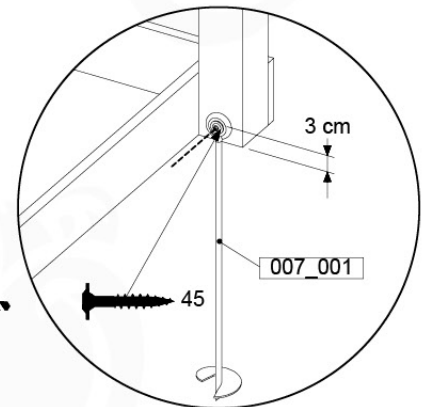

GA01

Parts:

Assembly Package Tower
194_100

Tower Anchors - P02 - 23-2-2022 - v3

11-1

11-2

40 L / 80 kg

24h ↓