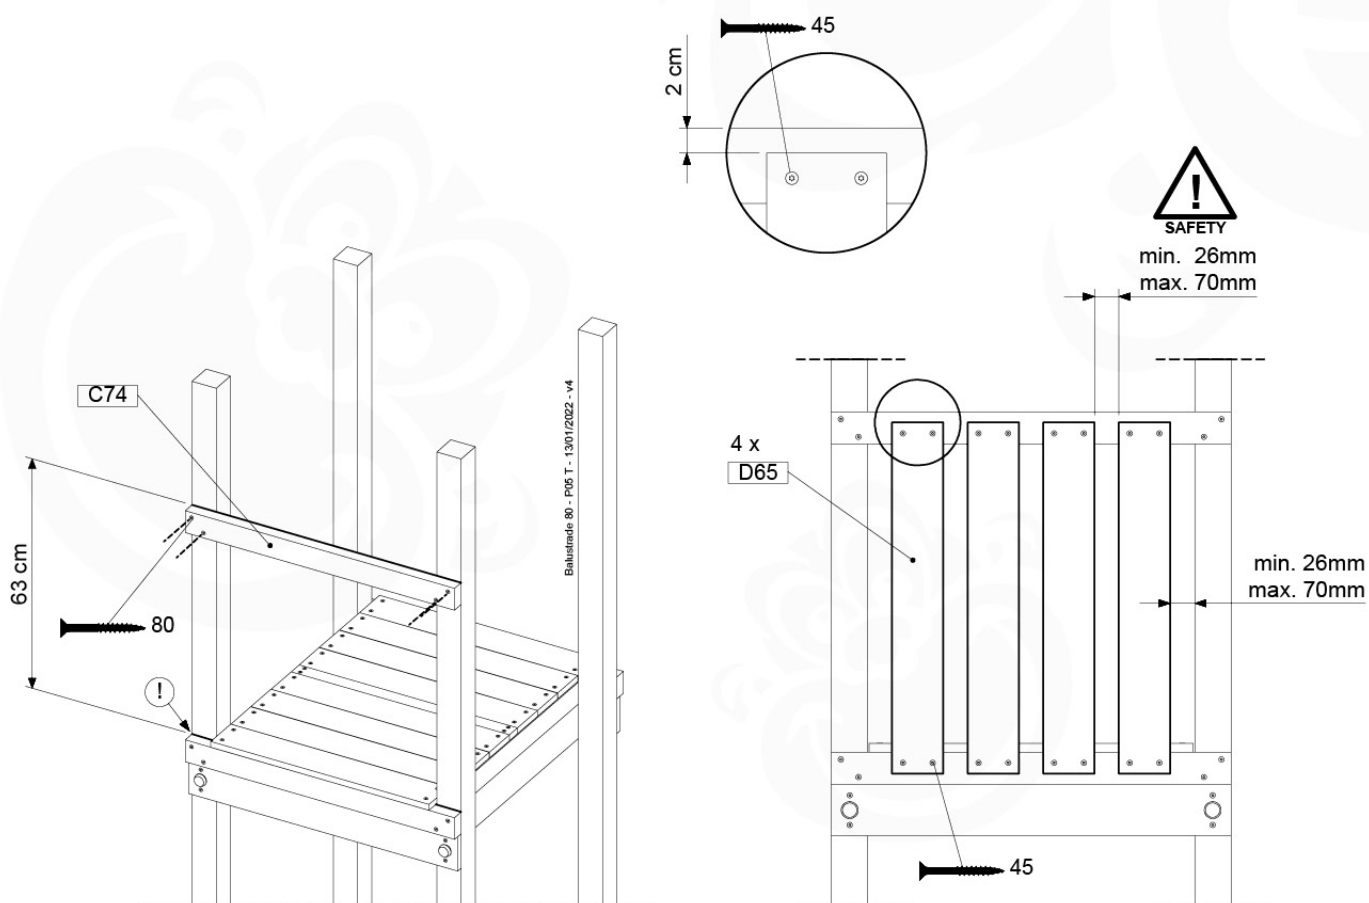

08-1

08-1 Modular AT - Balustrade