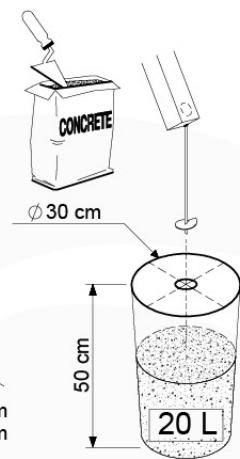

03 Timber

602_201 Jungle Tower

	L	
A220	219cm - 220cm	4 x
-	-	-
C130 C74	129cm - 130cm 73cm - 74cm	2 x 8 x
D74 D65 D60	73cm - 74cm 64cm - 65cm 59cm - 60cm	8 x 8 x 10 x

output: 20/11/20

04 Product Identification

Foundation Plan TS - P02 - 23-3-2022 - v3

07 Base Tower

BT03

(194_100)

	PartNo	PartName	QTY.
Hardware Pack 100_600	001_406	Stealth Screw 8x45	6
	002_220	Gap Point Screw T25 - 5x45	72
	002_223	Gap Point Screw T25 - 5x80	16
Other	007_001	Ground-anchor	2
Hardware Pack 100_600	022_31x	bpc-base version 3	4
	022_84x	bpc cover	4
Wood	A220	Post 70x70 L2200	4
	C74	Beam 740 mm	4
	D60	Board 600 mm	10
	D74	Board 740 mm	8