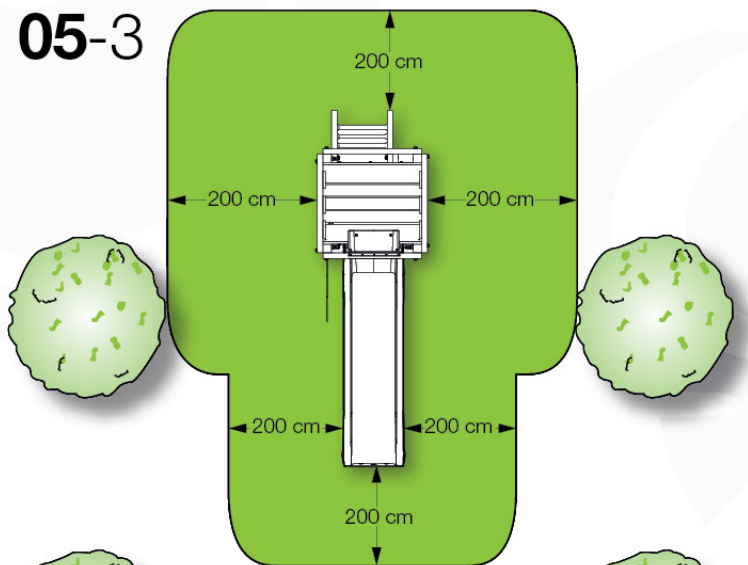

05 Safe Playground

05-1

05-2

05-3

05-4

05-5