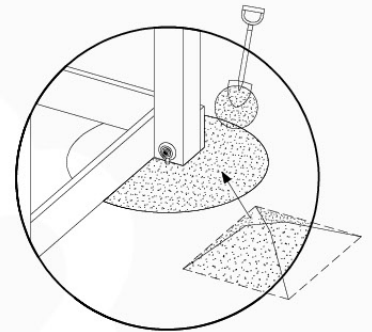

GA01

Parts:

Assembly Package Tower
194_100

Tower Anchors - P02 - 23-2-2022 - v3

11-1

11-2

40 L / 80 kg

24h ↓