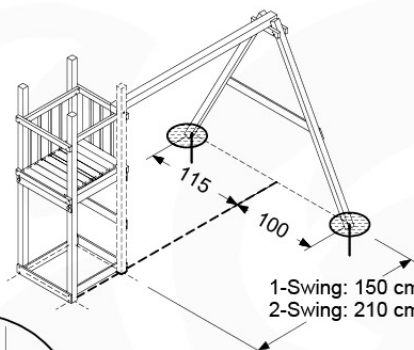

03 Timber

602_201 Jungle Tower

	L	
A220	219cm - 220cm	4 x
-	-	-
C130 C74	129cm - 130cm 73cm - 74cm	2 x 8 x
D74 D65 D60	73cm - 74cm 64cm - 65cm 59cm - 60cm	8 x 8 x 10 x

output: 20/11/20

04 Product Identification

Foundation Plan TS - P02 - 23-3-2022 - v3

07 Base Tower

BT03

(194_100)

	PartNo	PartName	QTY.
Hardware Pack 100_600	001_406	Stealth Screw 8x45	6
	002_220	Gap Point Screw T25 - 5x45	72
	002_223	Gap Point Screw T25 - 5x80	16
Other	007_001	Ground-anchor	2
Hardware Pack 100_600	022_31x	bpc-base version 3	4
	022_84x	bpc cover	4
Wood	A220	Post 70x70 L2200	4
	C74	Beam 740 mm	4
	D60	Board 600 mm	10
	D74	Board 740 mm	8