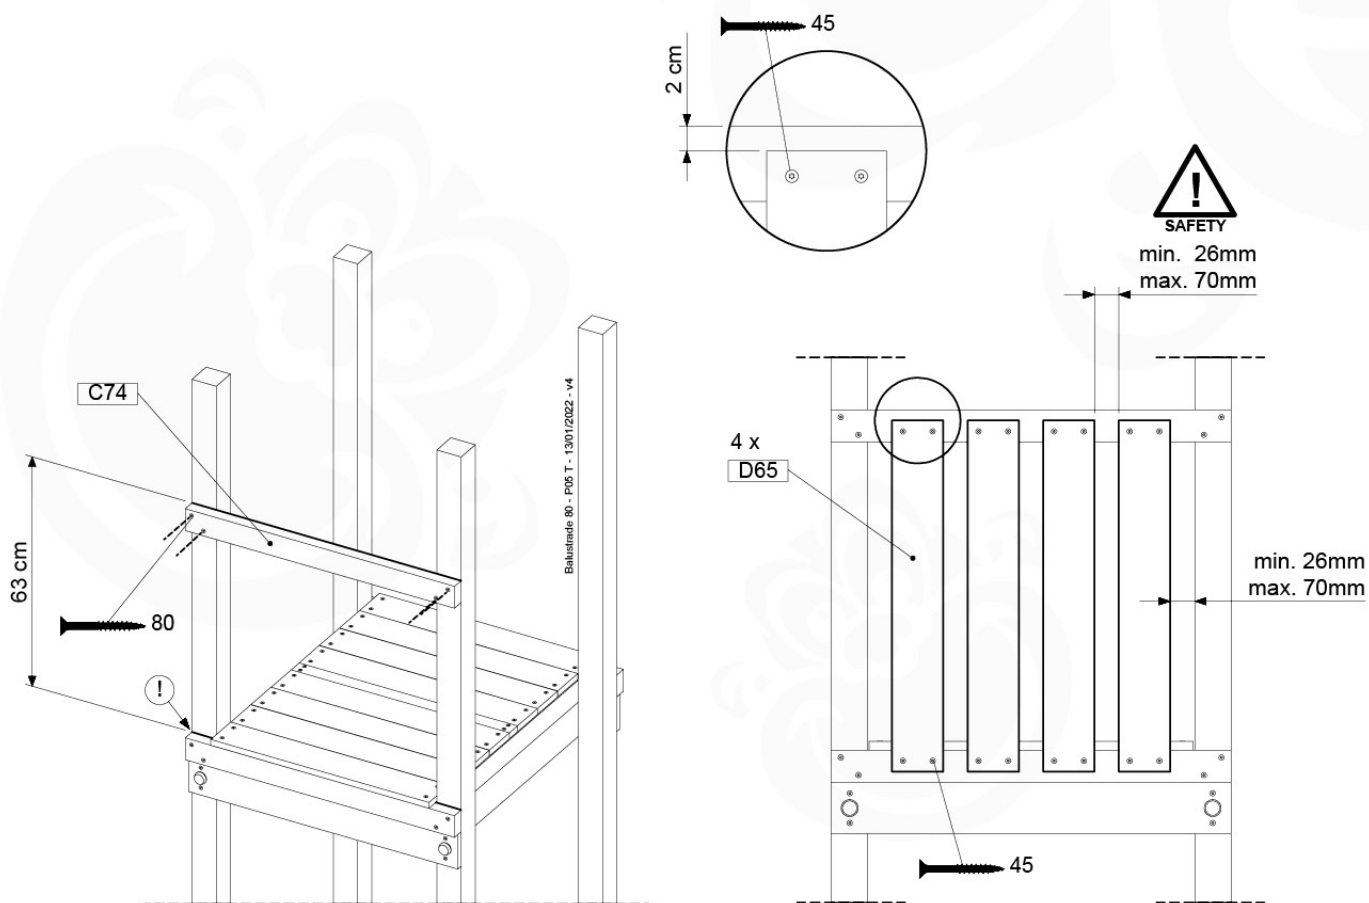

08-1

08-1 Modular AT - Balustrade