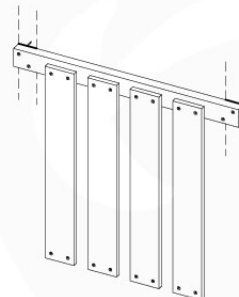

08 Balustrade

BL02 - 2x

(194_101)

	PartNo	PartName	QTY.
Hardware Pack 100_601	002_220	Gap Point Screw T25 - 5x45	16
	002_223	Gap Point Screw T25 - 5x80	4
Timber	C74	Beam 740 mm	1
	D65	Board 650 mm	4

Balustrade 80 - P03 T - 1301/2022 - v4