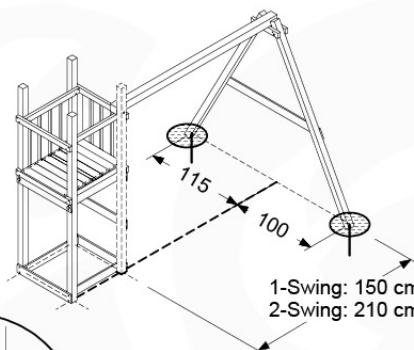

06 Playground Foundation

FD01

Foundation Plan TS - P02 - 23-3-2022 - v3