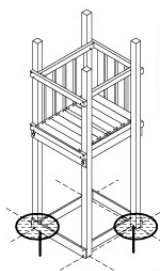

06 Playground Foundation

FD01

Foundation Plan TS - P02 - 23-3-2022 - v3