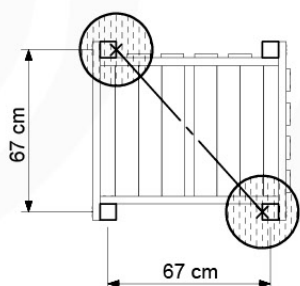

06 Playground Foundation

FD01

Foundation Plan TS - P02 - 23-3-2022 - v3