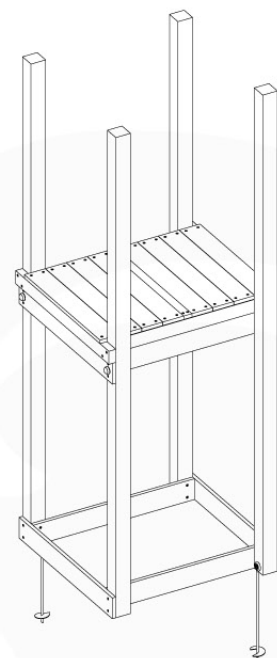

07 Base Tower

BT03

(194_100)

	PartNo	PartName	QTY.
Hardware Pack 100_600	001_406	Stealth Screw 8x45	6
	002_220	Gap Point Screw T25 - 5x45	72
	002_223	Gap Point Screw T25 - 5x80	16
Other	007_001	Ground-anchor	2
Hardware Pack 100_600	022_31x	bpc-base version 3	4
	022_84x	bpc cover	4
Wood	A220	Post 70x70 L2200	4
	C74	Beam 740 mm	4
	D60	Board 600 mm	10
	D74	Board 740 mm	8

Base Tower - P04 - BT03 - 18-12-2020 - v3.0