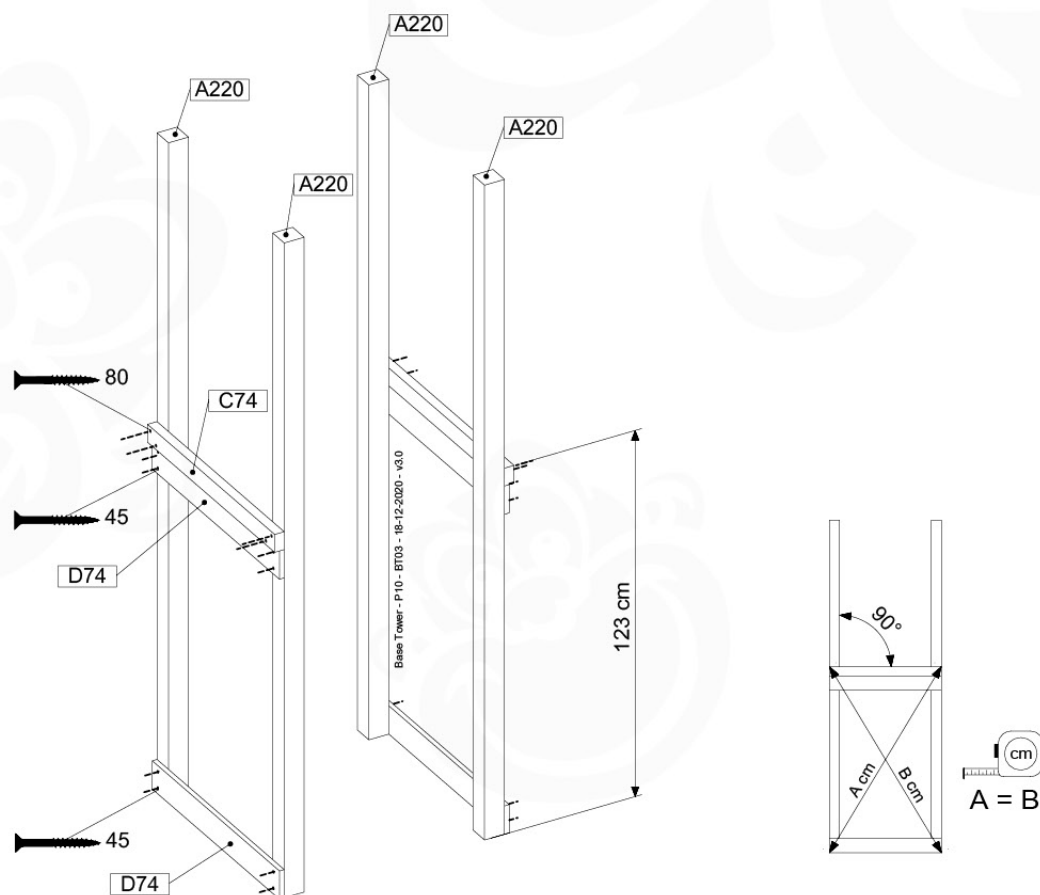

07 Base Tower

BT03

(194_100)

	PartNo	PartName	QTY.
Hardware Pack 100_600	001_406	Stealth Screw 8x45	6
	002_220	Gap Point Screw T25 - 5x45	72
	002_223	Gap Point Screw T25 - 5x80	16
Other	007_001	Ground-anchor	2
Hardware Pack 100_600	022_31x	bpc-base version 3	4
	022_84x	bpc cover	4
Wood	A220	Post 70x70 L2200	4
	C74	Beam 740 mm	4
	D60	Board 600 mm	10
	D74	Board 740 mm	8

Base Tower - P04 - BT03 - 18-12-2020 - v3.0

07-1