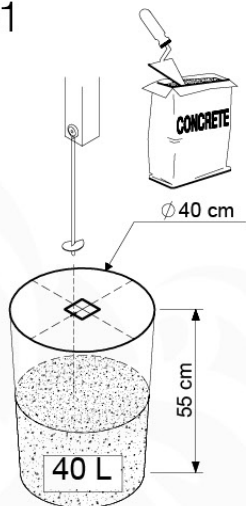

06 Playground Foundation

FD01

Foundation Plan TS - P02 - 23-3-2022 - v3