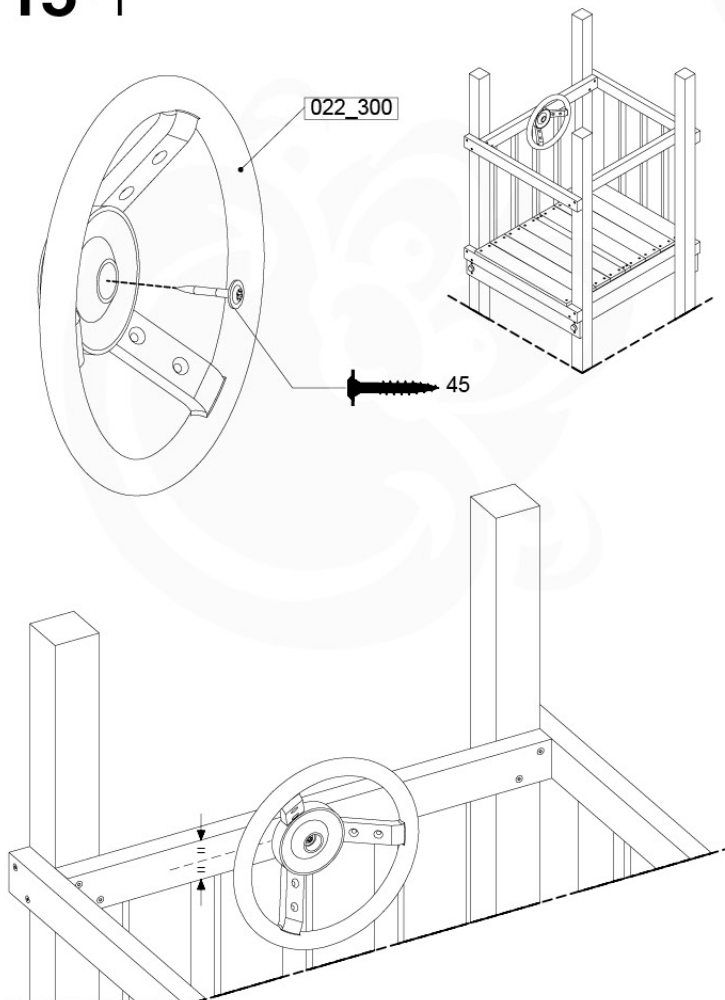

15 Accessories

AC01

(194_119)

	PartNo	PartName	QTY.
Hardware Pack 100_617	001_406	Stealth Screw 8x45	1
	002_041	Dome head screw 4.5 x 20 mm	3
	002_042	Dome head screw 3.5 x 13mm	4
	002_219	Gap Point Screw T25 - 5x30	2
Other	022_300	Steering Wheel	1
	022_800	Rail P/T 105	1
	022_910	Sandpad	1
	103_901	Logo ID Plate	1
	104_107	Tool Set Climbing Units	1
	120_024	Tower Flag	1
	122_302	Telescope	1

Accessory set - P02 - 29-9-2021 - 14

15-1