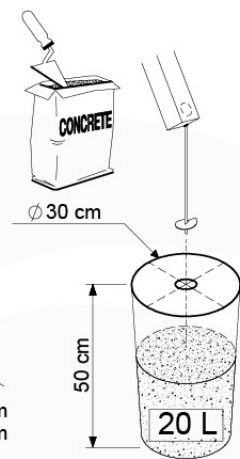

06 Playground Foundation

FD01

Foundation Plan TS - P02 - 23-3-2022 - v3