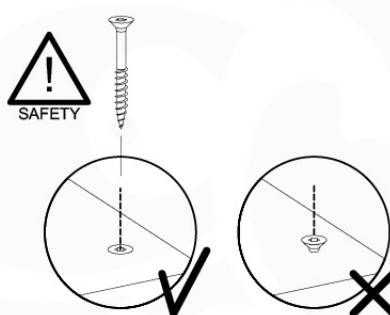

07 Base Tower

BT03

(194_100)

	PartNo	PartName	QTY.
Hardware Pack 100_600	001_406	Stealth Screw 8x45	6
	002_220	Gap Point Screw T25 - 5x45	72
	002_223	Gap Point Screw T25 - 5x80	16
Other	007_001	Ground-anchor	2
Hardware Pack 100_600	022_31x	bpc-base version 3	4
	022_84x	bpc cover	4
Wood	A220	Post 70x70 L2200	4
	C74	Beam 740 mm	4
	D60	Board 600 mm	10
	D74	Board 740 mm	8

Base Tower - P04 - BT03 - 18-12-2020 - v3.0