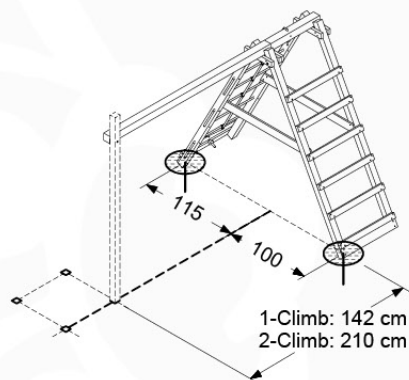

06 Playground Foundation

FD01

Foundation Plan TS - P02 - 23-3-2022 - v3