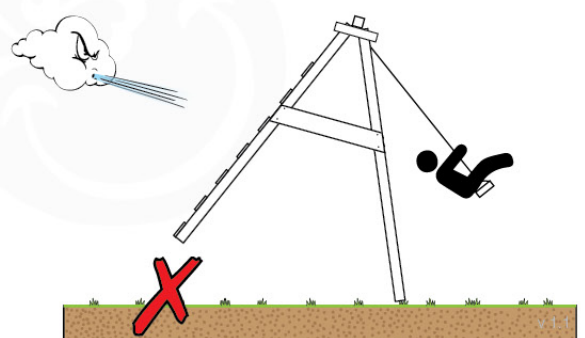

05 Safe Playground Planning

05-1

05-2

05-3

05-4