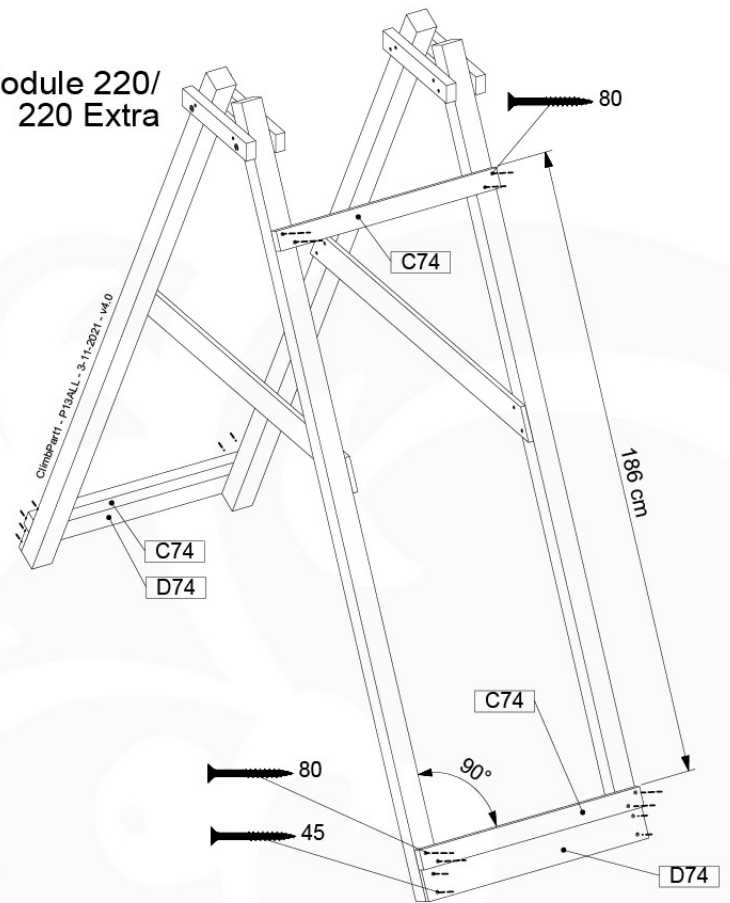

05-6

ClimbPart1 - P04 - 3-11-2021 - v4.0

06

	PartNo	PartName	QTY.
Hardware Pack	001_406	Stealth Screw 8x45	2
	001_417	Stealth Screw 8x80	8
	001_422	Stealth Screw 8x137	6
	002_220	Gap Point Screw T25 - 5x45	43
	002_223	Gap Point Screw T25 - 5x80	45
	002_301	Dry Wall Screw PH2 3.9 x 40 mm	7
Other	005_528	Swing Beam Bracket 7x7	2
	005_529	Swing Beam Bracket 9x9	2
	007_001	Ground-anchor	2
	020_317	Rope Polyester 16mm Green 3.4m	1
	020_318	Rope Polyester 16mm Green 8.1m	1
	022_455	Rope Cross Connector Egg	7
	023_031	Finishing Washer GPS 5.0	4
	101_003	Swing hook with Carabiner	4

06-2

06-3

06-4

Climb Module 200

Climb Module 220 / 220 Extra

06-5

Climb Module 200

Climb Module 220 / 220 Extra