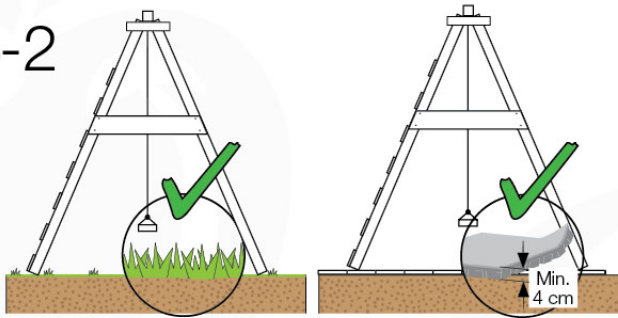

05 Safe Playground Planning

05-1

05-2

05-3

05-4