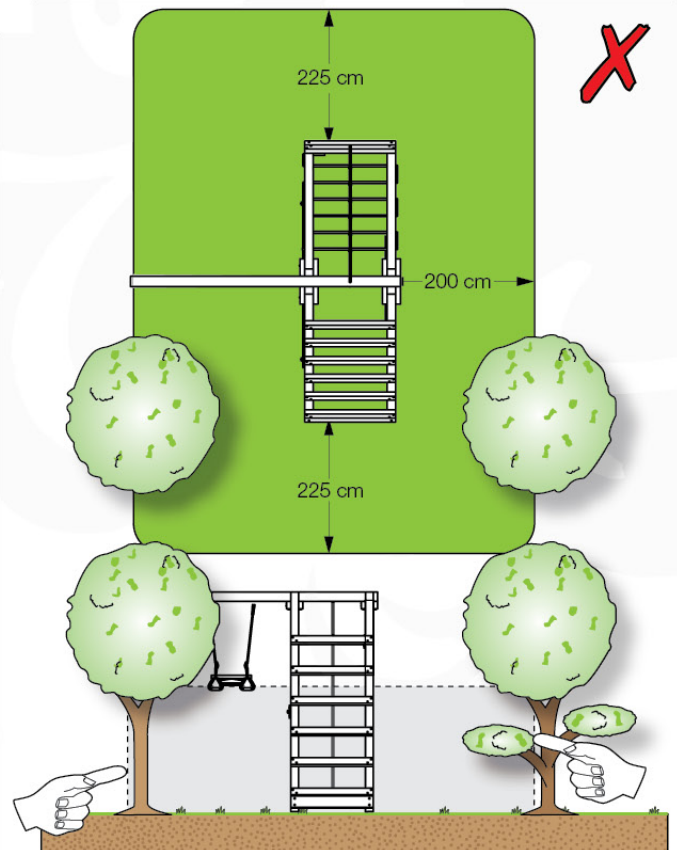

05 Safe Playground Planning

05-1

05-2

05-3

05-4