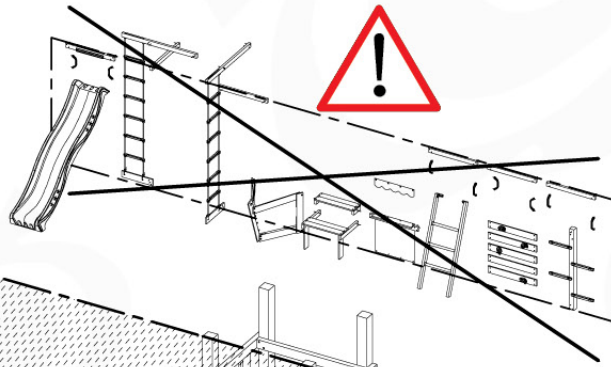

05-6

ClimbPart1 - P04 - 3-11-2021 - v4.0

06

	PartNo	PartName	QTY.
Hardware Pack	001_406	Stealth Screw 8x45	2
	001_417	Stealth Screw 8x80	8
	001_422	Stealth Screw 8x137	6
	002_220	Gap Point Screw T25 - 5x45	43
	002_223	Gap Point Screw T25 - 5x80	45
	002_301	Dry Wall Screw PH2 3.9 x 40 mm	7
Other	005_528	Swing Beam Bracket 7x7	2
	005_529	Swing Beam Bracket 9x9	2
	007_001	Ground-anchor	2
	020_317	Rope Polyester 16mm Green 3.4m	1
	020_318	Rope Polyester 16mm Green 8.1m	1
	022_455	Rope Cross Connector Egg	7
	023_031	Finishing Washer GPS 5.0	4
	101_003	Swing hook with Carabiner	4