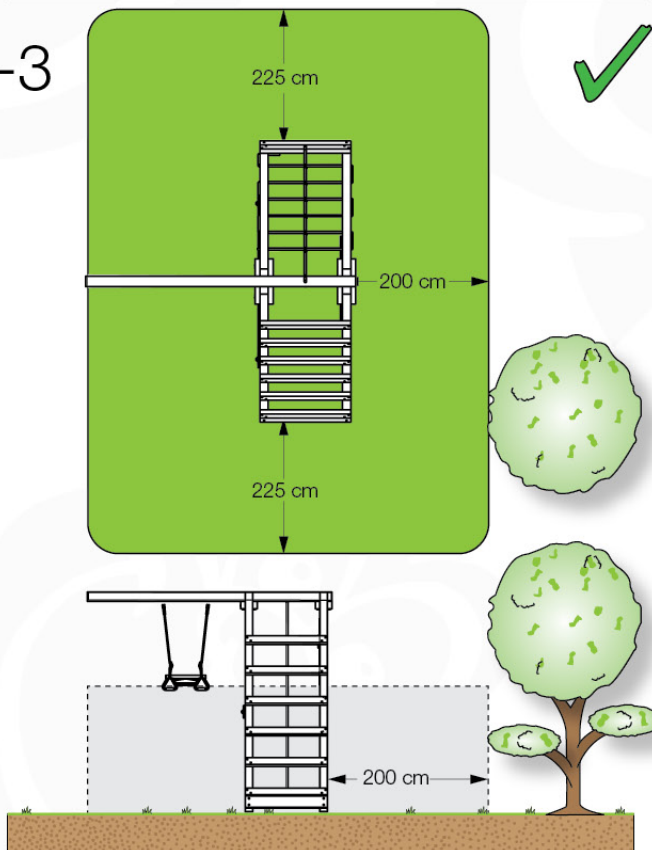

05 Safe Playground Planning

05-1

05-2

05-3

05-4