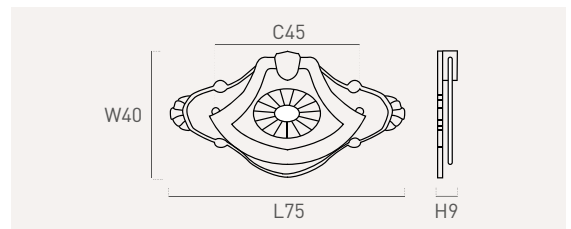

294

zamak

Color	Cod.	Ref.	C	W	L	H	📦
31	294LT1	294.145.31	127	33	146	11	12
74	294BR1	294.145.74	127	33	146	11	12
86	294NF1	294.145.86	127	33	146	11	12
98	294CB1	294.145.98	127	33	146	11	12

294

zamak

Color	Cod.	Ref.	L	W	C	H	📦
31	294LT2	294.75.31	75	40	45	9	12
74	294BR2	294.75.74	75	40	45	9	12
86	294NF2	294.75.86	75	40	45	9	12
98	294CB2	294.75.98	75	40	45	9	12