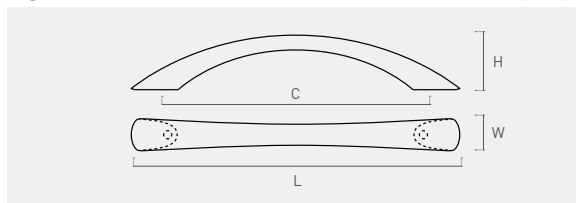

873

zamak

Color	Cod.	Ref.	C	L	W	H	📦
93	873601	873.96.93	96	141	13	22	12
94	873617	873.96.94	96	141	13	22	12
95	873616	873.96.95	96	141	13	22	12

84

zamak

Color	Cod.	Ref.	C	L	W	H	📦
94	84817	84.128.94	128	164	10-17	29	12