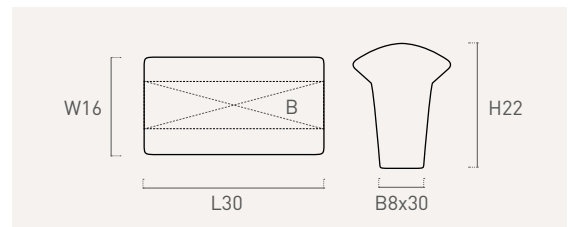

Color Cod. Ref.

70 **2680C** 268.30.70 **30** 16 22 8x30 12

269

zamak

Color	Cod.	Ref.	L	W	H	B	Icon
70	2690C	269.40.70	40	25	27	18	12
80	2690P	269.40.80	40	25	27	18	12

289

zamak

Color	Cod.	Ref.	Ø	B	H	Icon
70	2893C	289.30.70	30	15	26	12