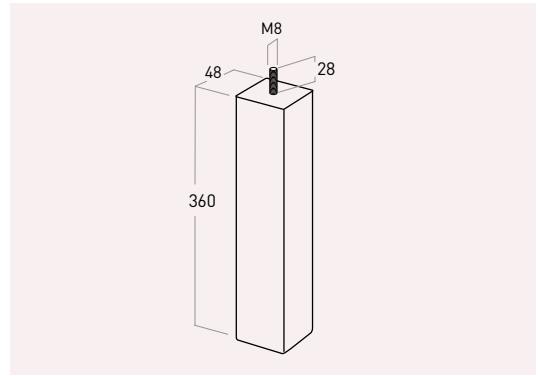

5040 PEFC/14-35-00303 **madera wood**

Color	Cod.	Ref.	H	8
60	5040HC	5040.360.60	360	8