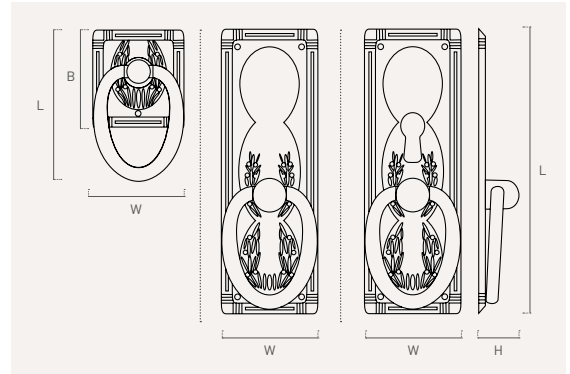

257

zamak

Color	Cod.	Ref.	L	W	H	Icon
70	2570C	257.50.70	50	27	12	12

258

zamak

Color	Cod.	Ref.	L	W	H	B	Icon
70	2580C	258.96.70	96	42	14	32	12
	2581C	258K.96.70	96	32	2	32	12

259

zamak

Color	Cod.	Ref.	L	W	H	B	Icon
70	2592C	259.54.70	54	32	14	35	12
	2590C	259.96.70	96	32	14	96	12
	2591C	259K.96.70	96	32	14	96	12

CON
BOCALLAVE
KEY HOLE