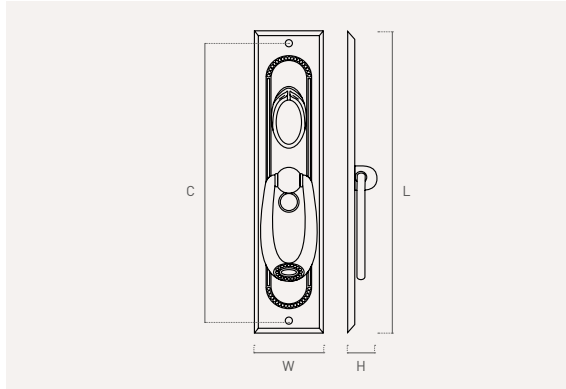

238

zamak

Color	Cod.	Ref.	C	L	W	H	📦
73	2387C	238.107.73	96	106	26	13	12
80	2387P	238.107.80	96	106	26	13	12

242

zamak

Color	Cod.	Ref.	L	W	H	C	📦
73	2420C	242.110.73	110	25	12	98	12

242 K

zamak