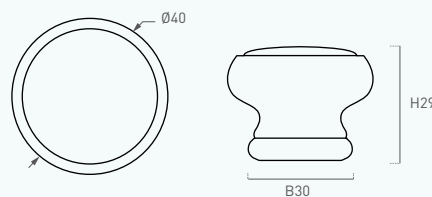

450 PEFC/14-35-00303

madera tela
wood fabric

Color	Cod.	Ref.	Ø	B	H	Icon
	450BL109	450-109.40.10	40	30	29	12