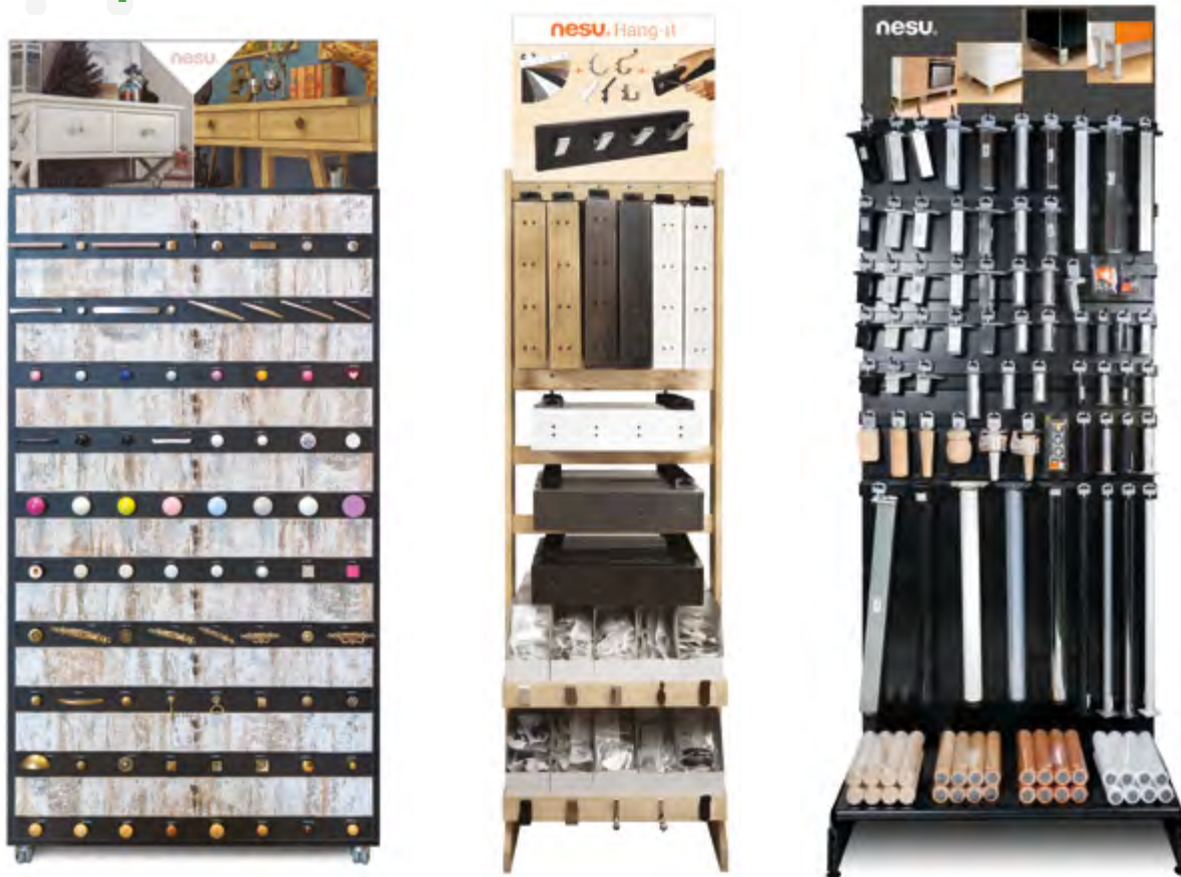

* Expositores gratuitos para implantaciones con un importe mínimo de compra. (a consultar)

* Free displays for new product introductions sent together with a minimum order. (please consult)