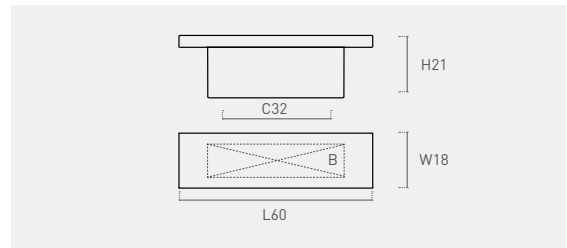

Color	Cod.	Ref.	C	L	W	B	H	
	7892CR	789.32.94	32	60	18	10x43	21	12

795

ABS