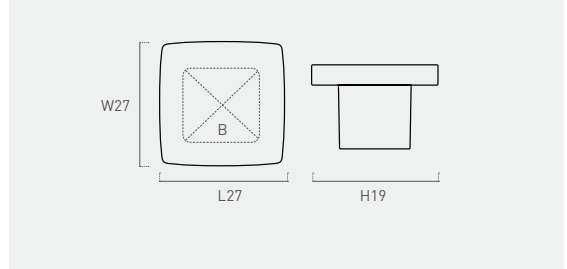

790

ABS

Color	Cod.	Ref.	L	W	B	H	
	7905CR	790.27.94	27	27	15x15	19	12

789

ABS