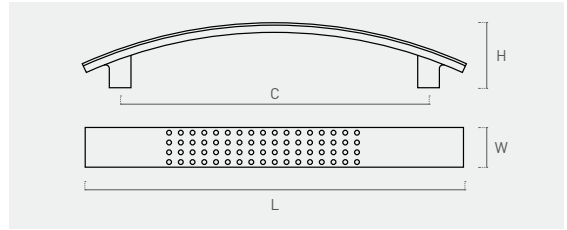

63

zamak

Color	Cod.	Ref.	C	L	W	H	☒
95	63616	63.96.95	96	118	14-18	25	12
	63816	63.128.95	128	151	16-20	25	12

60

zamak

Color	Cod.	Ref.	C	L	W	H	
94	60617	60.96.94	96	125	17	27	12
	60817	60.128.94	128	158	17	27	12