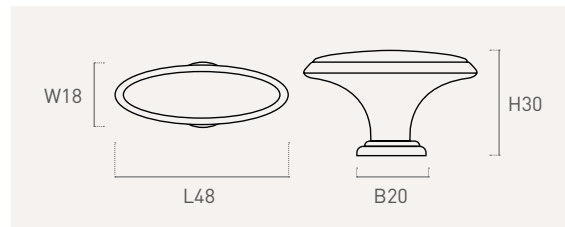

269

zamak

Color	Cod.	Ref.	L	W	H	B	Icon
70	2690C	269.40.70	40	25	27	18	12
80	2690P	269.40.80	40	25	27	18	12

289

zamak

Color	Cod.	Ref.	Ø	B	H	Icon
70	2893C	289.30.70	30	15	26	12

290

zamak

Color	Cod.	Ref.	L	W	H	B	Icon
70	2905C	290.48.70	48	18	30	20	12