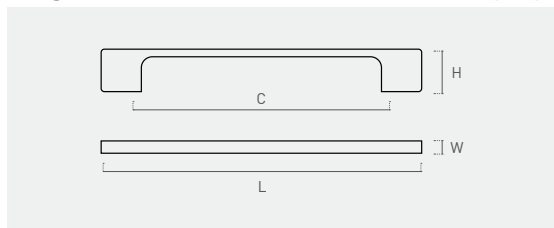

79

zamak

Color	Cod.	Ref.	C	L	W	H	
	79617	79.96.94	96	128	8	24	12
94	79817	79.128.94	128	154	8	25	12