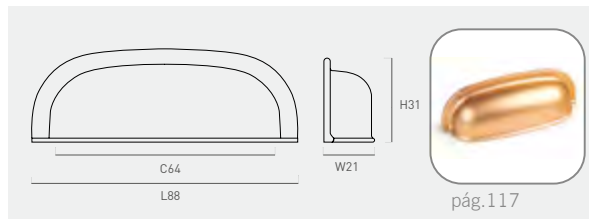

7334

ABS

Color	Cod.	Ref.	C	L	W	H	
03	7334BL	7334.64.03	64	88	21	31	12
08	7334NE	7334.64.08	64	88	21	31	12
80	7334PT	7334.64.80	64	88	21	31	12
94	7334CR	7334.64.94	64	88	21	31	12