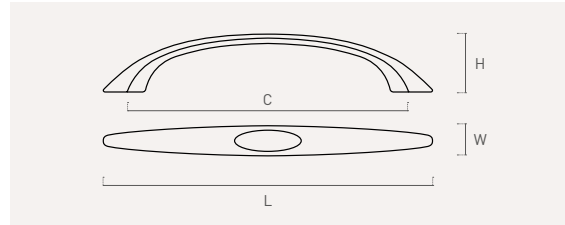

55

zamak

Color	Cod.	Ref.	C	L	W	H	
73	55615	55.96.73	96	126	13	25	12
	55815	55.128.73	128	160	15	28	12