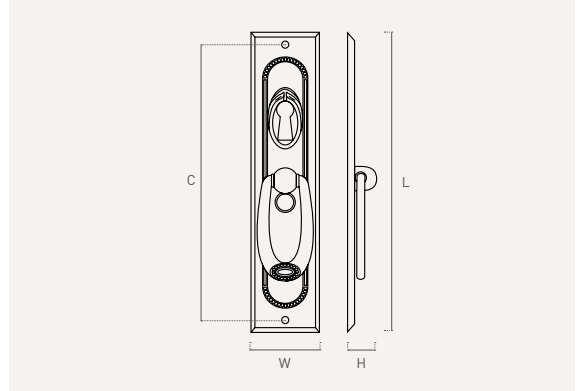

238

zamak

Color	Cod.	Ref.	C	L	W	H	📦
73	2387C	238.107.73	96	106	26	13	12
80	2387P	238.107.80	96	106	26	13	12

242

zamak

Color	Cod.	Ref.	L	W	H	C	📦
73	2420C	242.110.73	110	25	12	98	12

242 K

zamak