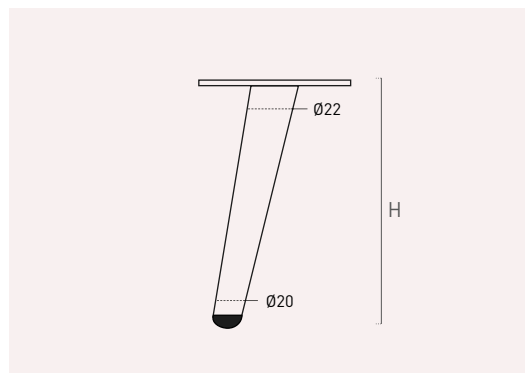

A GRANEL BULK	Color	Cod.	Ref.	H	
	03	50911BL	5091.150.03	150	4
	08	50911NE	5091.150.08	150	4
	96	50911OR	5091.150.96	150	4

B5090

Con Colgador y EAN
Euroslot & Barcode

03	B50911BL	B5091.150.03	150	4
08	B50911NE	B5091.150.08	150	4
96	B50911OR	B5091.150.96	150	4