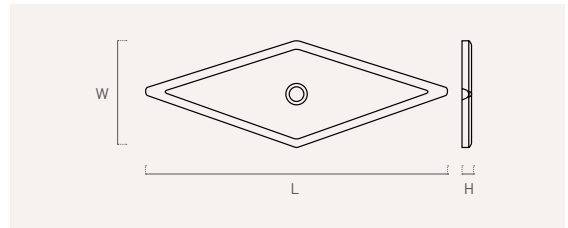

281

zamak

Color	Cod.	Ref.	L	W	H	☐
70	2813C	281.73.70	73	25	4	12
	2810C	281.90.70	90	31	4	12