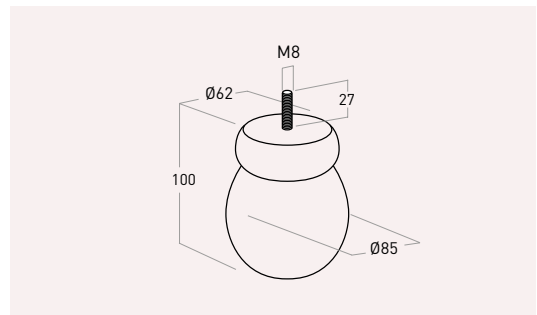

5049 PEFC/14-35-00303 **madera wood**