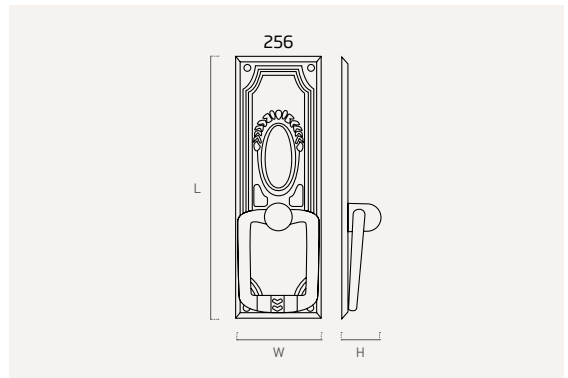

256

zamak

Color	Cod.	Ref.	L	W	H	📦
70	2560C	256.80.70	80	27	12	12