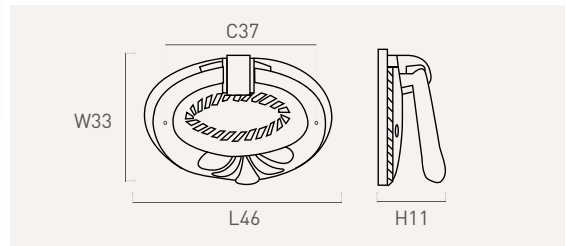

Color	Cod.	Ref.	L	W	H	C	
87	299BB1	299.50.87	50	30	15	37	12

298

zamak

Color	Cod.	Ref.	L	W	H	C	
31	298LT1	298.47.31	46	33	11	37	12
87	298BB1	298.47.87	46	33	11	37	12
88	298PB1	298.47.88	46	33	11	37	12