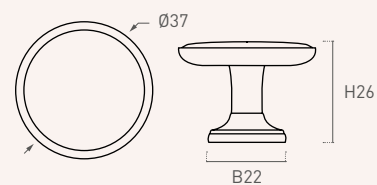

550

metal

Color	Cod.	Ref.	Ø	H	B	
	550PT120	550-120.37.80	37	26	22	12
	550PT121	550-121.37.80	37	26	22	12
	550PT122	550-122.37.80	37	26	22	12
	550PT123	550-123.37.80	37	26	22	12
	550PT124	550-124.37.80	37	26	22	12