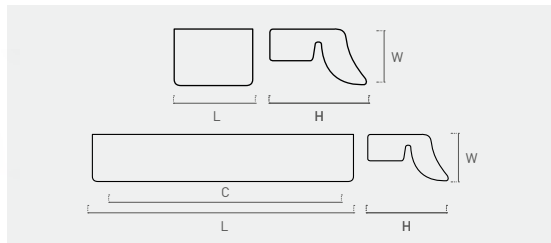

785

ABS

Color	Cod.	Ref.	C	L	W	H	
94	7859CR	785.18.94	-	18	13	22	12
	7854CR	785.64.94	64	96	13	22	12