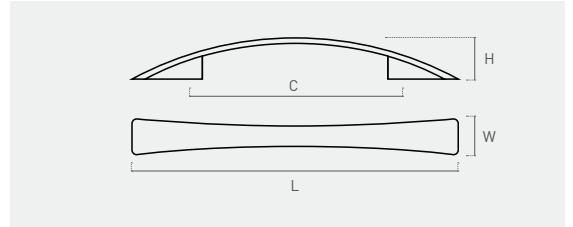

99

zamak

Color	Cod.	Ref.	C	L	W	H	
	99617	99.96.94	96	121	12-16	17	12
94	99817	99.128.94	128	157	13-19	25	12