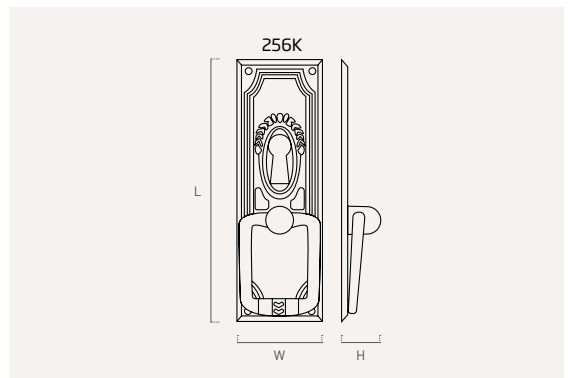

255

zamak

Color	Cod.	Ref.	L	W	H	B	📦
70	2550C	255.85.70	84	40	13	32	12

256

zamak

Color	Cod.	Ref.	L	W	H	📦
70	2560C	256.80.70	80	27	12	12

256K

zamak

Color	Cod.	Ref.	L	W	H	📦
70	2561C	256K.80.70	80	27	12	12