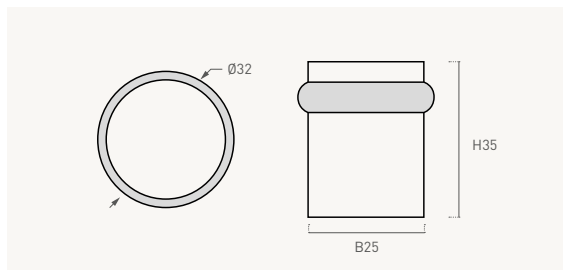

833

stainless steel

Color	Cod.	Ref.	Ø	B	H	⊠
95	8337AI	833.25.95	32	25	35	12

AISI 304