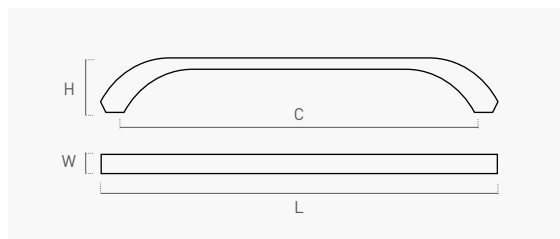

889

zamak

Color	Cod.	Ref.	C	L	W	H	
101	889025	889.160.101	160	174	12	22	12

877

zamak