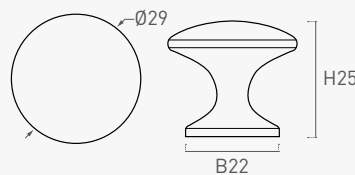

pág. 173

Color	Cod.	Ref.	Ø	H	B	📦
73	25315	25.30.73	29	25	22	12
96	25303	25.30.96	29	25	22	12