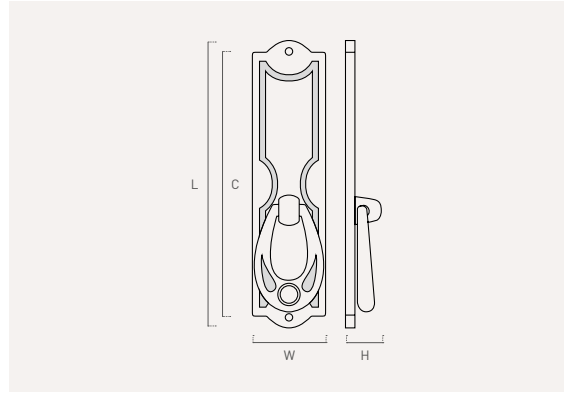

237

zamak

Color	Cod.	Ref.	C	L	W	H	📦
73	2377C	237.107.73	96	106	26	13	12
80	2377P	237.107.80	96	106	26	13	12