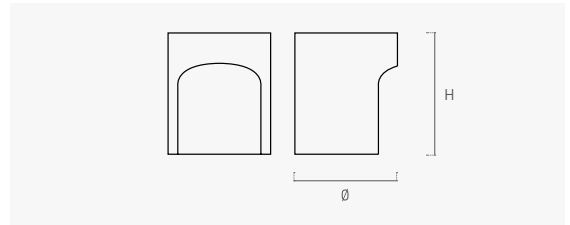

822 acero inox stainless steel

Color	Cod.	Ref.	Ø	H	
	8222AI	822.20.95	20	23	12
	8227AI	822.25.95	25	28	12

AISI 304