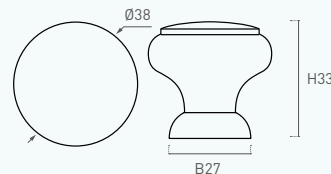

pág. 56/195

Color	Cod.	Ref.	Ø	B	H	📦
03	403BL	403.40.03	38	27	33	12
11	403RS	403.40.11	38	27	33	12
13	403GR	403.40.13	38	27	33	12
14	403AZC	403.40.14	38	27	33	12
27	403AR	403.40.27	38	27	33	12

Surtido/ Assortment

403SB	403S1.40.35	38	27	33	30