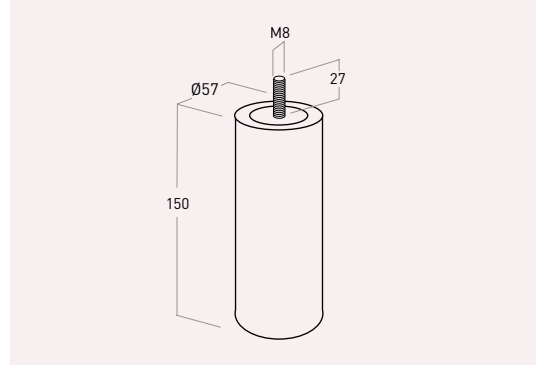

5045 PEFC/14-35-00303 **madera wood**

Color	Cod.	Ref.	H	⊞
03	5045BL	5045.150.03	150	8
08	5045NE	5045.150.08	150	8
60	5045HC	5045.150.60	150	8