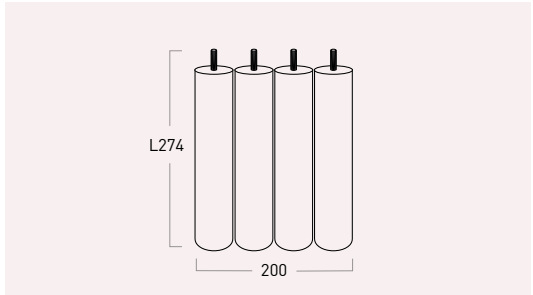

PEFC/14-35-00303

P5044 (Pack) **madera wood**