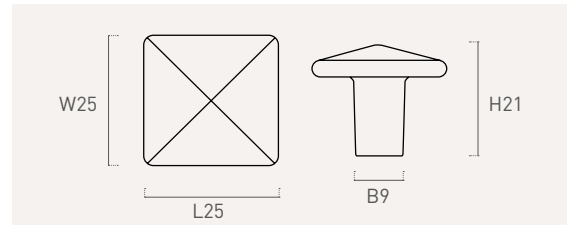

267

zamak

Color Cod. Ref. ☐ ☐ ☐ ☐ ☐ ☐

☒ 70 **2670C** 267.25.70 **25** 25 21 9 12