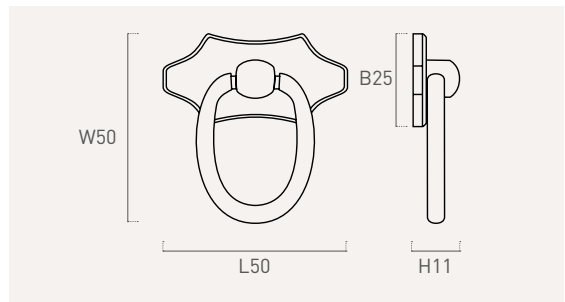

Color	Cod.	Ref.	L	W	H	
	228C1	228.22.74	22	13	7	12

223

zamak

Color	Cod.	Ref.	Ø	L	W	H	B	📦
77	2230N	223.50.77	46	54	45	19	21	12

250

zamak

Color	Cod.	Ref.	L	W	H	B	📦
70	2500C	250.50.70	50	50	11	25	12
77	2500N	250.50.77	50	50	11	25	12