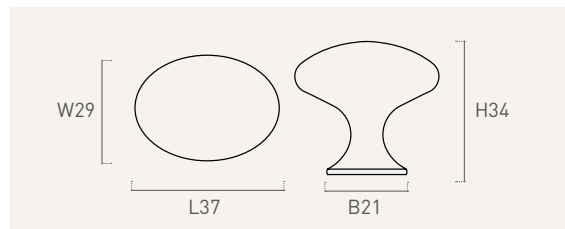

264

zamak

Color	Cod.	Ref.	Ø	H	B	Icon
70	2640C	264.29.70	28	23	17	12

265

zamak

Color	Cod.	Ref.	L	W	H	B	Icon
70	2650C	265.37.70	37	29	34	21	12

266

zamak