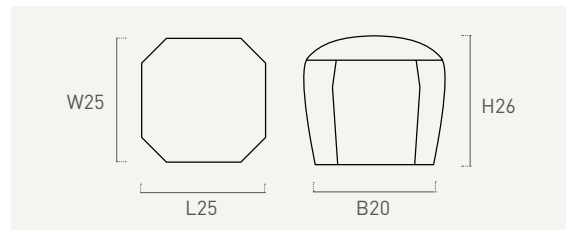

107

hueso-madera bone-wood

Color 43 Cod. **107A1** Ref. 107.28.43 L W H B 25 25 26 20 12