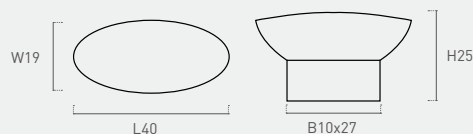

22

zamak

Color	Cod.	Ref.	Ø	B	H	
	22817	22.35.94	33	14	27	12

27

zamak

Color	Cod.	Ref.	L	W	B	H	
	27416	27.40.95	40	19	10x27	25	12
	27417	27.40.94	40	19	10x27	25	12

04

zamak