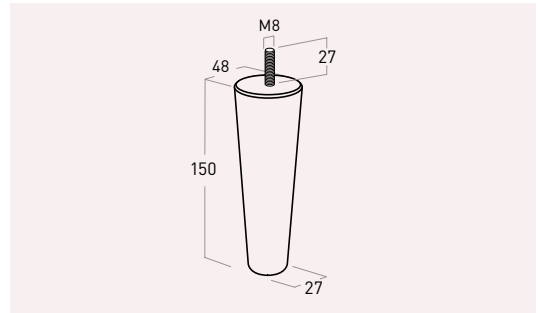

nesu® Furniture Legs

Gama Madera Wood Range

5040 PEFC/14-35-00303 **madera wood**

Color	Cod.	Ref.	H	8
60	5040HC	5040.360.60	360	8

5047 PEFC/14-35-00303 **madera wood**

Color	Cod.	Ref.	H	8
03	5047BL	5047.150.03	150	8
08	5047NE	5047.150.03	150	8
60	5047HC	5047.150.60	150	8
61	5047HM	5047.150.61	150	8
62	5047HN	5047.150.62	150	8
63	5047NG	5047.150.63	150	8