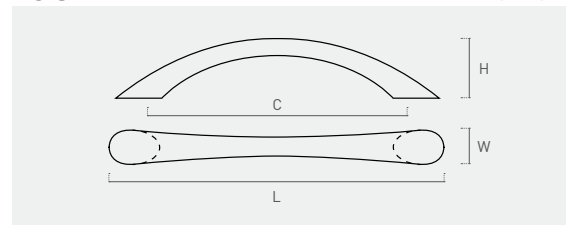

58

zamak

Color	Cod.	Ref.	C	L	W	H	
	58602	58.96.92	96	112	5-11	22	12
	58802	58.128.92	128	150	6-17	29	12
	58601	58.96.93	96	112	5-11	22	12
	58801	58.128.93	128	150	6-17	29	12
	58617	58.96.94	96	112	5-11	22	12
	58817	58.128.94	128	150	6-17	29	12