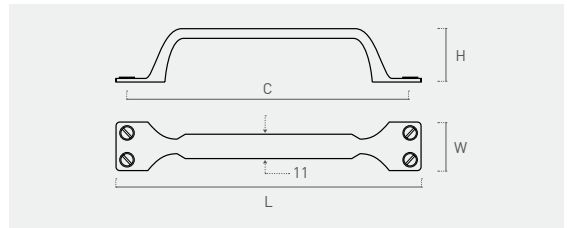

Color	Cod.	Ref.	C	L	W	H	
92	61602	61.96.92	96	127	20	24	12

72

zamak