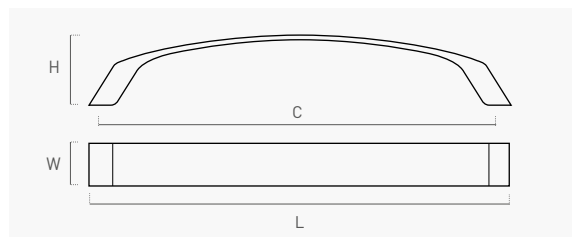

Color	Cod.	Ref.	C	L	W	H	
	890017	890.160.94	160	174	22	25	12
94	890217	890.192.94	192	206	22	25	12
	890825	890.128.101	128	142	22	25	12
101	890025	890.160.101	160	174	22	25	12
	890225	890.192.101	192	206	22	29	12