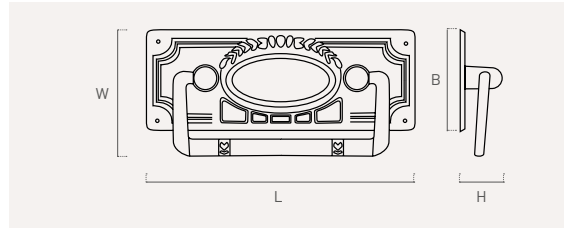

255

zamak

Color	Cod.	Ref.	L	W	H	B	📦
70	2550C	255.85.70	84	40	13	32	12