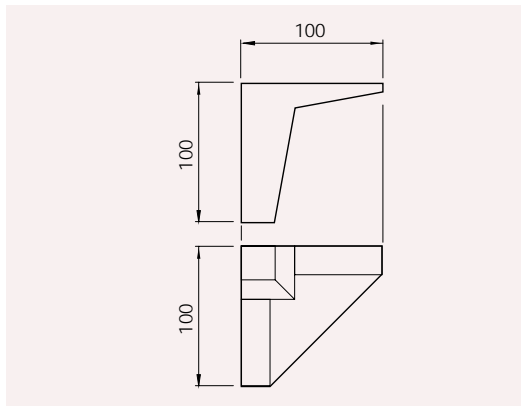

Color	Cod.	Ref.	H	Packs
☐ 03	50242BL	5024.100.03	100	8
☐ 90	50242AL	5024.100.90	100	8

P5024 (Pack)

Color	Cod.	Ref.	H	Packs
☐ 03	P50242BL	P5024.100.03	100	5
☐ 90	P50242AL	P5024.100.90	100	5

X5024

A GRANEL
BULK

Color	Cod.	Ref.	H	Packs
☐ 03	X50242BL	X5024.100.03	100	12
☐ 90	X5024AL	X5024.100.90	100	12