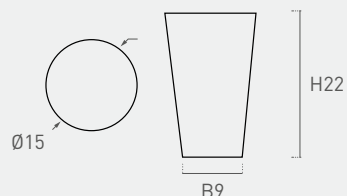

829

acero inox stainless steel

Color	Cod.	Ref.	Ø	H	B	Icon
95	8296AI	829.15.95	15	22	9	12

AISI 304

831

acero inox stainless steel