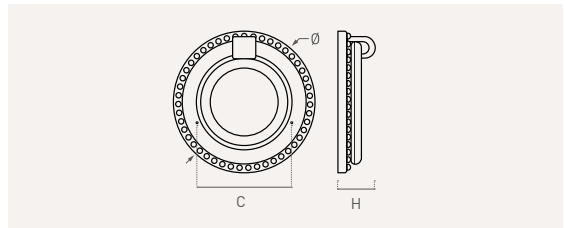

233

zamak

Color	Cod.	Ref.	Ø	H	C	
	2333C	233.30.73	30	9	19	12
73	2334C	233.40.73	40	10	25	12
	2335C	233.50.73	50	11	32	12