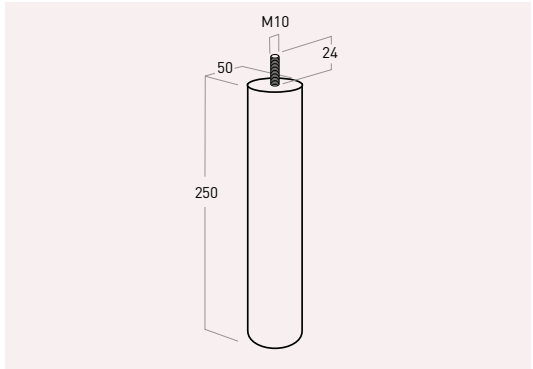

5044 PEFC/14-35-00303 **madera wood**

Color	Cod.	Ref.	H	⊞
03	5044BL	5044.250.03	250	8
08	5044NE	5044.250.08	250	8
60	5044HC	5044.250.60	250	8
61	5044HM	5044.250.61	250	8
62	5044HN	5044.250.62	250	8

x4