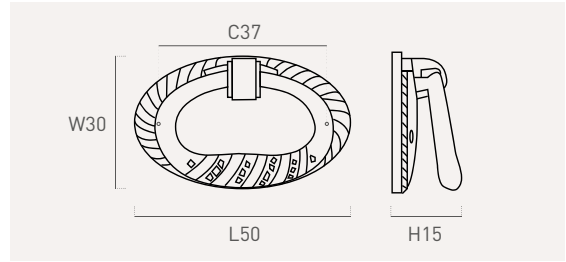

299

zamak

Color	Cod.	Ref.	L	W	H	C	
87	299BB1	299.50.87	50	30	15	37	12

298

zamak

Color	Cod.	Ref.	L	W	H	C	
31	298LT1	298.47.31	46	33	11	37	12
87	298BB1	298.47.87	46	33	11	37	12
88	298PB1	298.47.88	46	33	11	37	12