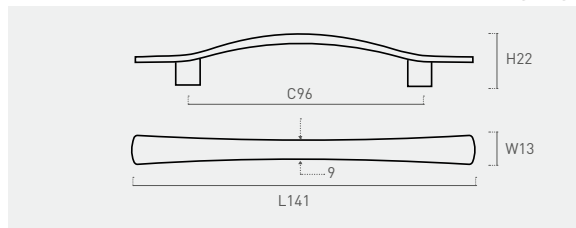

873

zamak

Color	Cod.	Ref.	C	L	W	H	📦
93	873601	873.96.93	96	141	13	22	12
94	873617	873.96.94	96	141	13	22	12
95	873616	873.96.95	96	141	13	22	12