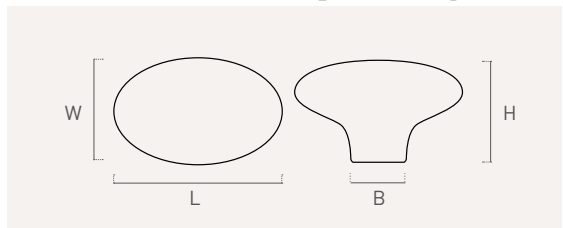

46

porcelana porcelain

Color	Cod.	Ref.	L	W	H	B	
	467P0	46.32.03	32	24	21	16	12
	463P0	46.39.03	41	30	25	17	12
	468P0	46.48.03	48	36	30	17	12