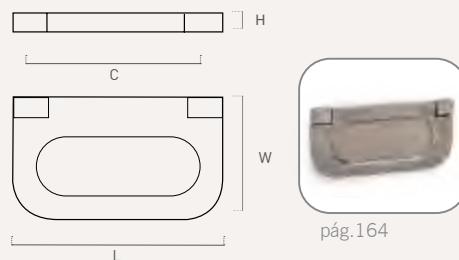

73

zamak

Color	Cod.	Ref.	L	W	H	12
73	73218	73.93.74	93	40	21	12

885

zamak

Color	Cod.	Ref.	C	L	W	H	12
74	885418	885.64.74	64	75	35	5	12

74

zamak