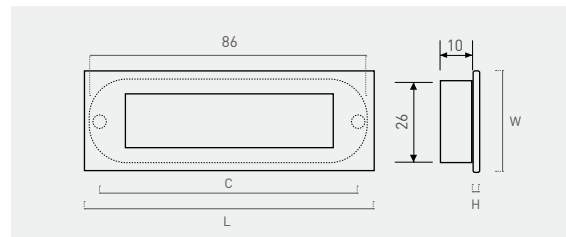

866

zamak

Color	Cod.	Ref.	C	L	W	H
94	866217	866.92.94	76	92	32	2