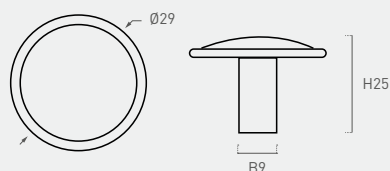

22

zamak

Color	Cod.	Ref.	Ø	B	H	
	22817	22.35.94	33	14	27	12

27

zamak

Color	Cod.	Ref.	L	W	B	H	
	27416	27.40.95	40	19	10x27	25	12
	27417	27.40.94	40	19	10x27	25	12

04

zamak

Color	Cod.	Ref.	L	W	B	H	
	04601	04.33.93	32	19	9	24	12
	04617	04.33.94	32	19	9	24	12

13

zamak

Color	Cod.	Ref.	Ø	B	H	
	13302	13.29.92	29	9	25	12
	13301	13.29.93	29	9	25	12
	13317	13.29.94	29	9	25	12