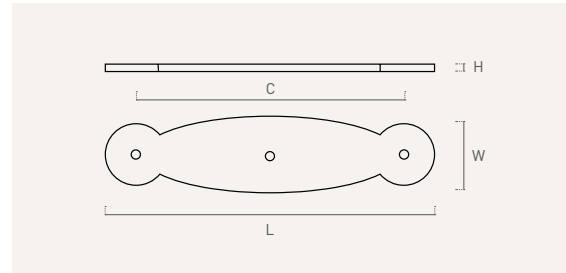

253

zamak

Color	Cod.	Ref.	C	L	W	H	☰
70	2530C	253.90.70	73	90	21	2	12
77	2530N	253.90.77	73	90	21	2	12

*anilla redonda
round ring

270

zamak

Color	Cod.	Ref.	L	W	C	H	B	
	2700C	270.115.70	115	53	103	14	34	12
	2700N	270.115.77	115	56	103	17	34	12
	2700P	270.115.80	115	53	103	14	34	12