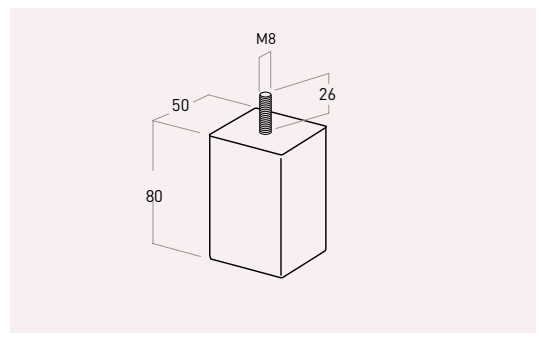

5041 PEFC/14-35-00303 **madera wood**

Color	Cod.	Ref.	H	
03	5041BL	5041.80.03	80	8
08	5041NE	5041.80.08	80	8
60	5041HC	5041.80.60	80	8