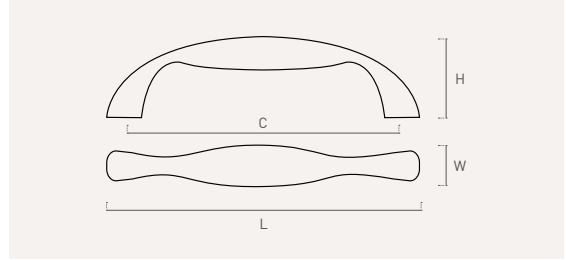

75

zamak

Color	Cod.	Ref.	C	L	W	H	
72	75615	75.96.72	96	112	15	30	12