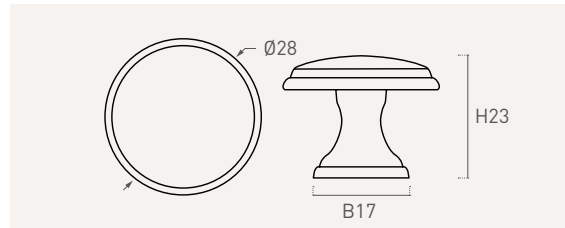

264

zamak

Color	Cod.	Ref.	Ø	H	B	Icon
70	2640C	264.29.70	28	23	17	12