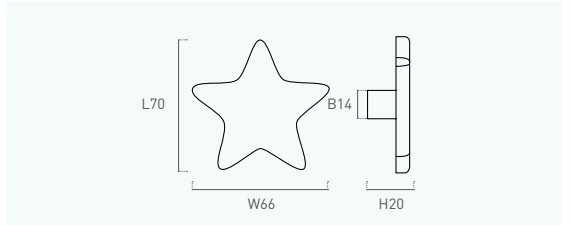

689

ABS

Color	Cod.	Ref.	L	W	B	H	
11	689RS	689.70.11	70	66	14	20	12
14	689AZ	689.70.14	70	66	14	20	12