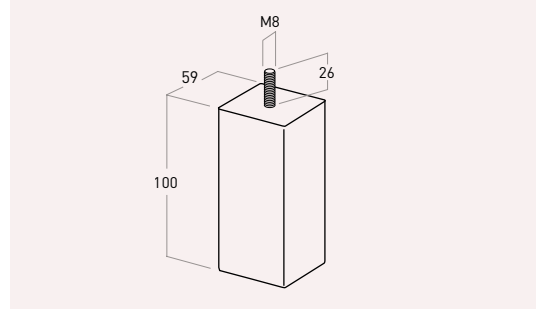

Gama Madera Wood Range

5045 PEFC/14-35-00303 **madera wood**

Color	Cod.	Ref.	H	⊞
03	5045BL	5045.150.03	150	8
08	5045NE	5045.150.08	150	8
60	5045HC	5045.150.60	150	8

5042 PEFC/14-35-00303 **madera wood**

Color	Cod.	Ref.	H	⊞
03	5042BL	5042.100.03	100	8
08	5042NE	5042.100.08	100	8
60	5042HC	5042.100.60	100	8
62	5042HN	5042.100.62	100	8
65	5042WE	5042.100.65	100	8