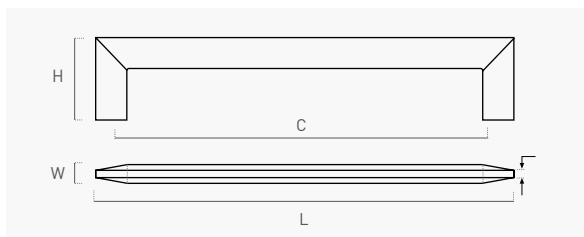

891

zamak

Color	Cod.	Ref.	C	L	W	H	
93	891801	891.128.93	128	193	17	22	12
101	891825	891.128.101	128	193	17	22	12

888

zamak

Color	Cod.	Ref.	C	L	W	H	
93	888001	888.160.93	160	180	8	34	12
101	888025	888.160.101	160	180	8	34	12