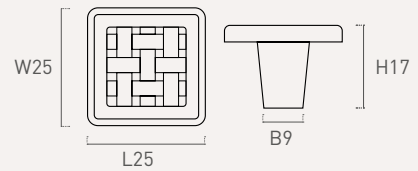

201

zamak

Color Cod. Ref. L W H B

74 201718 201.25.74 25 25 17 9 12