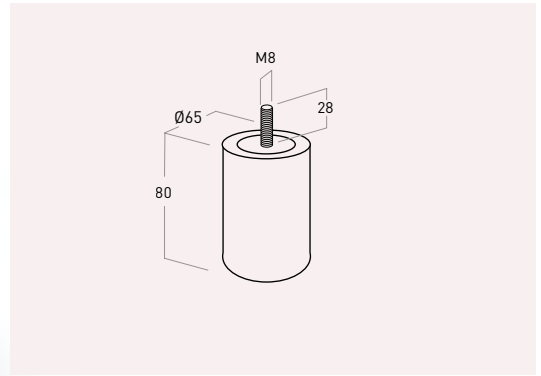

5046 PEFC/14-35-00303 **madera wood**

Color	Cod.	Ref.	H	
03	5046BL	5046.80.03	80	8
08	5046NE	5046.80.08	80	8
60	5046HC	5046.80.60	80	8