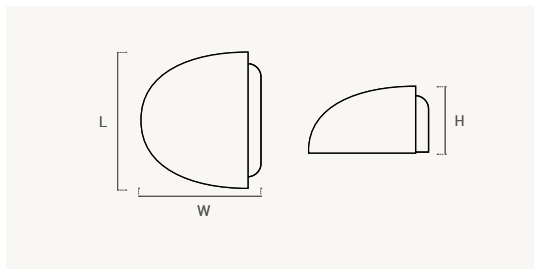

496 (Granel) PEFC® PEFC/14-35-00303 wood

Adhesive

Color	Cod.	Ref.	L	W	H	
	496AZ2	496.49.02	47	38	24	6
	496BL	496.49.03	47	38	24	6
	496MG	496.49.04	47	38	24	6
	496NA	496.49.07	47	38	24	6
	496NE	496.49.08	47	38	24	6
	496VE	496.49.09	47	38	24	6
	496RJ	496.49.10	47	38	24	6
	496RS	496.49.11	47	38	24	6
	496AZ	496.49.14	47	38	24	6
	496BE	496.49.21	47	38	24	6
	496CH	496.49.23	47	38	24	6
	496SP	496.49.59	47	38	24	12
	496HN	496.49.62	47	38	24	12
	496RB	496.49.67	47	38	24	12