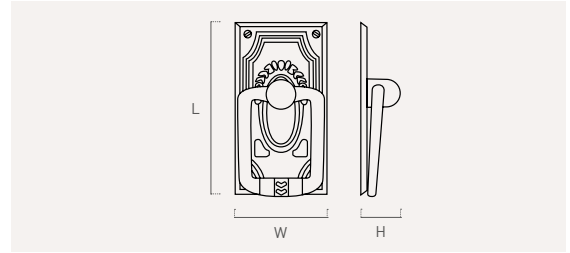

257

zamak

Color	Cod.	Ref.	L	W	H	Icon
70	2570C	257.50.70	50	27	12	12