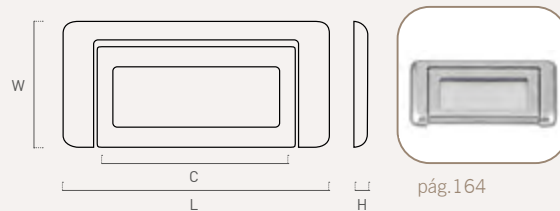

73

zamak

Color	Cod.	Ref.	L	W	H	12
73	73218	73.93.74	93	40	21	12

885

zamak

Color	Cod.	Ref.	C	L	W	H	12
74	885418	885.64.74	64	75	35	5	12

74

zamak