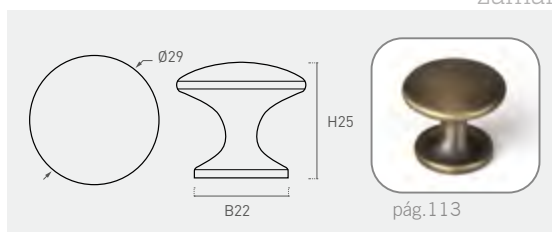

25

zamak

Color	Cod.	Ref.	Ø	H	B	Icon
94	25317	25.30.94	29	25	22	12
95	25316	25.30.95	29	25	22	12