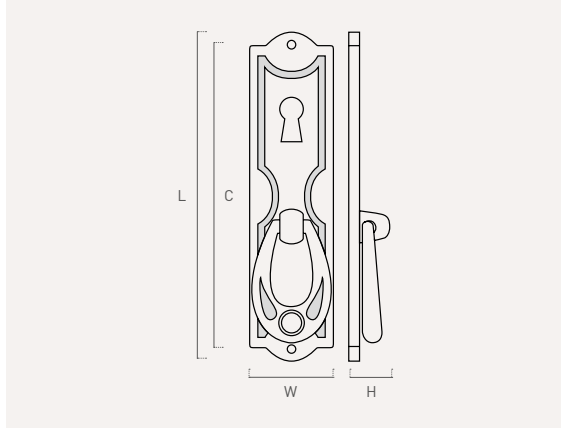

238

zamak

Color	Cod.	Ref.	C	L	W	H	📦
73	2387C	238.107.73	96	106	26	13	12
80	2387P	238.107.80	96	106	26	13	12