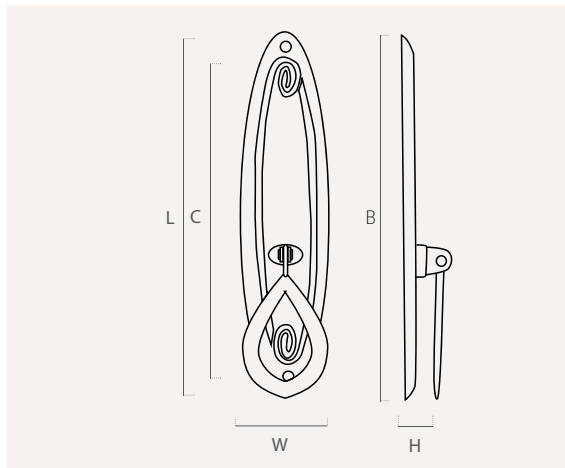

Color	Cod.	Ref.	C	L	B	W	H	
74	295BR1	295.143.74	137	152	148	29	15	12
	295BR2	295.111.74	93	112	102	29	15	12
86	295NF1	295.143.86	137	152	148	29	15	12
	295NF2	295.111.86	93	112	102	29	15	12
98	295CB1	295.143.98	137	152	148	29	15	12
	295CB2	295.111.98	93	112	102	29	15	12

Color	Cod.	Ref.	L	W	H	
31	295LT4	295.56.31	56	33	14	12
	295LT3	295.79.31	79	44	14	12
74	295BR4	295.56.74	56	33	14	12
	295BR3	295.79.74	79	44	14	12
86	295NF4	295.56.86	56	33	14	12
	295NF3	295.79.86	79	44	14	12
98	295CB4	295.56.98	56	33	14	12
	295CB3	295.79.98	79	44	14	12