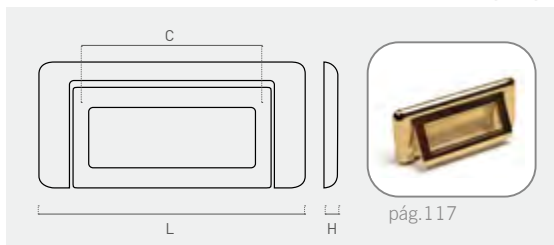

Color	Cod.	Ref.	L	W	C	H	12
94	74217	74.82.94	82	38	55	5	12