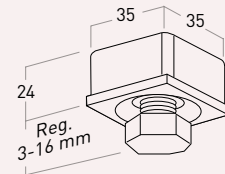

Color	Cod.	Ref.		
	5014GR	5014.40.13	25	
B5014 (Blister)				
	B5014GR	B5014.40.13	10