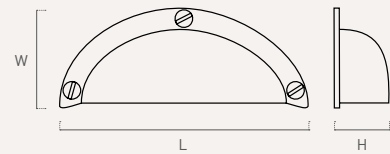

Color	Cod.	Ref.	C	L	W	H	
	2542C	254.32.70	32	78	30	17	12
	2544C	254.64.70	64	94	36	20	12

70

zamak

Color	Cod.	Ref.	C	L	W	H	
	70431	70.64.31	64	80	34	21	12
	70418	70.64.74	64	80	34	21	12
	704PT	70.64.80	64	80	34	21	12