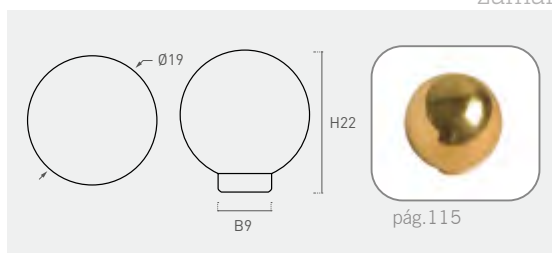

17

zamak

Color	Cod.	Ref.	Ø	H	B	Icon
95	17216	17.20.95	19	22	9	12