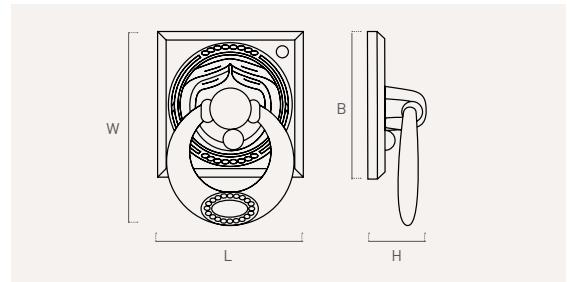

244

zamak

Color Cod. Ref. L W H B

73 **2442C** 244.30.73 **30 40 15 31 12**