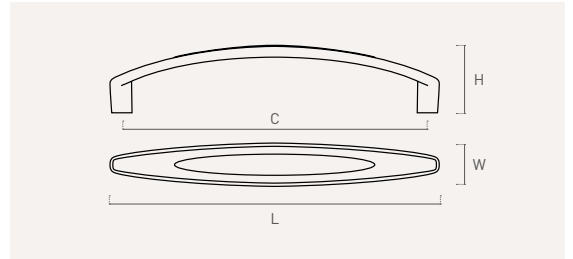

75

zamak

Color	Cod.	Ref.	C	L	W	H	
72	75615	75.96.72	96	112	15	30	12

76

zamak

Color Cod. Ref. C L W H 

72 **76815** 76.128.72 **128** 137 18 29 12

77