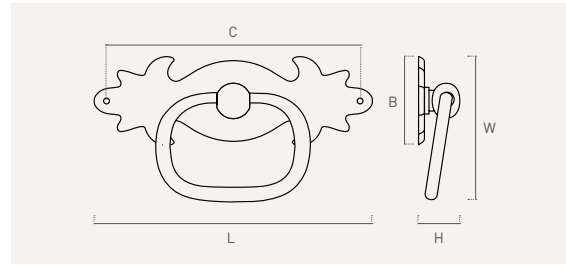

253

zamak

Color	Cod.	Ref.	C	L	W	H	☰
70	2530C	253.90.70	73	90	21	2	12
77	2530N	253.90.77	73	90	21	2	12

*anilla redonda
round ring

270

zamak

Color	Cod.	Ref.	L	W	C	H	B	
	2700C	270.115.70	115	53	103	14	34	12
	2700N	270.115.77	115	56	103	17	34	12
	2700P	270.115.80	115	53	103	14	34	12