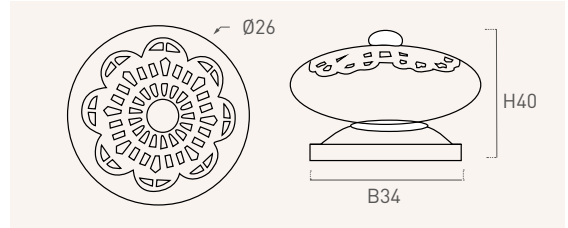

121

cobre-latón cooper-brass

Color	Cod.	Ref.	Ø	H	⊠
	121A1	121.29.81	29	28	12

559

glass - brass

Color	Cod.	Ref.	Ø	H	B	⊠
	559CR	559.38.26	38	33	21	12

1066

porcelana porcelain