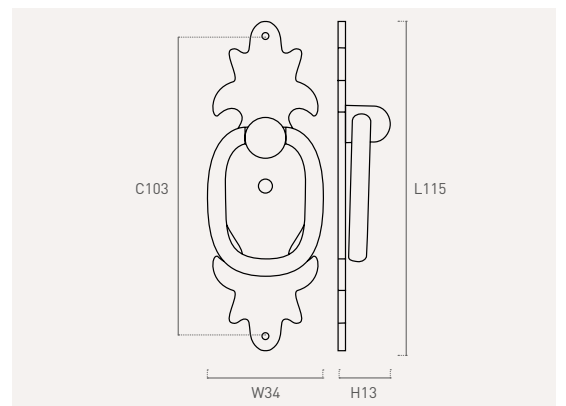

271

zamak

Color	Cod.	Ref.	L	W	H	B	
	2710C	271.115.70	115	45	13	34	12
	2710N	271.115.77	115	45	13	34	12
	2710P	271.115.80	115	45	13	34	12

272

zamak

Color	Cod.	Ref.	L	W	H	C	
	2720C	272.115.70	115	34	13	103	12
	2720N	272.115.77	115	34	13	103	12
	2720P	272.115.80	115	34	13	103	12