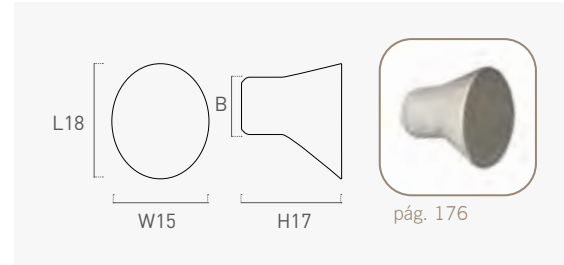

Color	Cod.	Ref.	Ø	H	B	
74	02518	02.23.74	24	20	13	12

21

zamak

Color	Cod.	Ref.	L	W	H	B	
73	21615	21.18.73	18	15	17	9	12