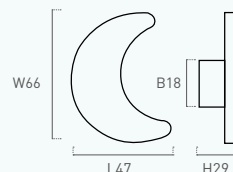

Color	Cod.	Ref.	L	W	B	H	
	441BLM2	441M.66.03	47	66	18	29	12
	441RSM2	441M.66.11	47	66	18	29	12
	441GRM2	441M.66.13	47	66	18	29	12
	441AZM2	441M.66.14	47	66	18	29	12
	441ARM2	441M.66.27	47	66	18	29	12
	441AN2	441M.66.62	47	66	18	29	12