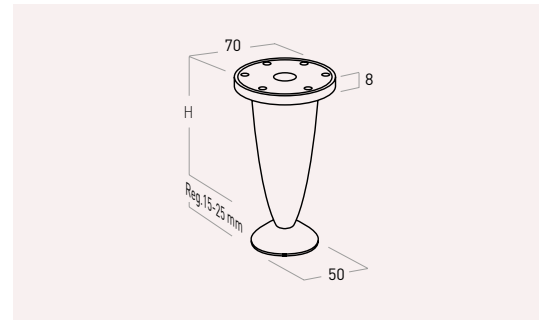

5009

ABS

Color	Cod.	Ref.	H	Icon
☐ 90	5009AL	5009.125.90	130	8
☐ 93	5009CR	5009.125.93	130	8