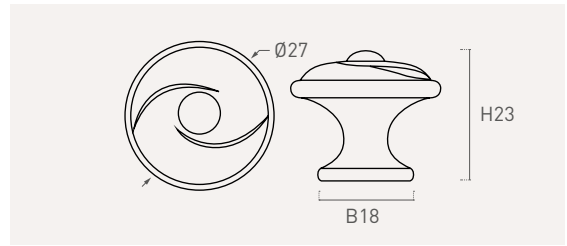

264

zamak

Color	Cod.	Ref.	Ø	H	B	Icon
70	2640C	264.29.70	28	23	17	12

265

zamak

Color	Cod.	Ref.	L	W	H	B	Icon
70	2650C	265.37.70	37	29	34	21	12

266

zamak