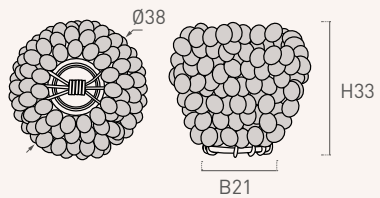

121

cobre-latón cooper-brass

Color	Cod.	Ref.	Ø	H	⊠
	121A1	121.29.81	29	28	12

559

glass - brass

Color	Cod.	Ref.	Ø	H	B	⊠
	559CR	559.38.26	38	33	21	12

1066

porcelana porcelain