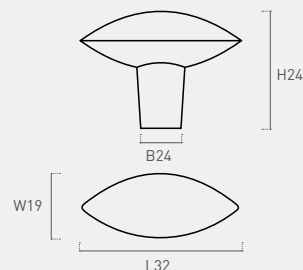

22

zamak

Color	Cod.	Ref.	Ø	B	H	
	22817	22.35.94	33	14	27	12

27

zamak

Color	Cod.	Ref.	L	W	B	H	
	27416	27.40.95	40	19	10x27	25	12
	27417	27.40.94	40	19	10x27	25	12

04

zamak