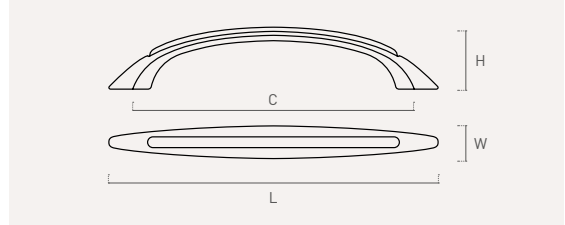

52

zamak

Color	Cod.	Ref.	C	L	W	H	
31	52631	52.96.31	96	126	13	27	12
	52831	52.128.31	128	160	15	30	12
72	52606	52.96.72	96	126	13	27	12
	52806	52.128.72	128	160	15	30	12
74	52618	52.96.74	96	126	13	27	12
	52818	52.128.74	128	160	15	30	12