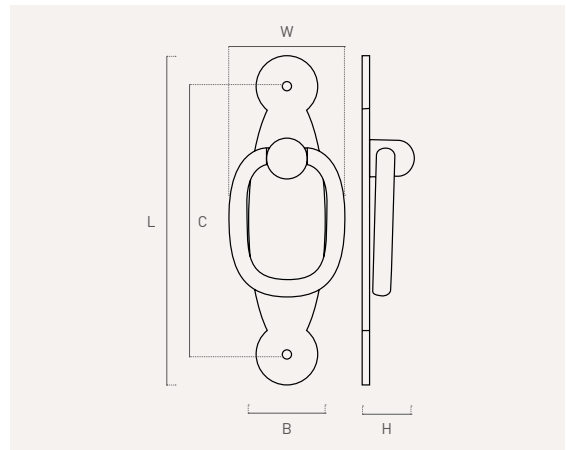

252

zamak

Color	Cod.	Ref.	C	L	W	H	B	☰
70	2520C	252.90.70	73	90	32	14	21	12
77	2520N	252.90.77	73	90	32	14	21	12