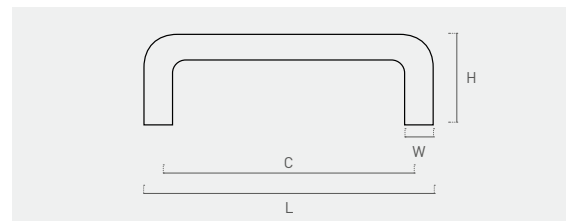

868

zamak

pág. 114

Color	Cod.	Ref.	C	L	W	H	
	868602	868.96.92	96	110	7	23,5	25
	868802	868.128.92	128	150	9	26	25
	868601	868.96.93	96	110	7	23,5	25
	868801	868.128.93	128	150	9	26	25
	868617	868.96.94	96	110	7	23,5	25
	868817	868.128.94	128	150	9	26	25

58

zamak

Color	Cod.	Ref.	C	L	W	H	
	58602	58.96.92	96	112	5-11	22	12
	58802	58.128.92	128	150	6-17	29	12
	58601	58.96.93	96	112	5-11	22	12
	58801	58.128.93	128	150	6-17	29	12
	58617	58.96.94	96	112	5-11	22	12
	58817	58.128.94	128	150	6-17	29	12

64

zamak

Color	Cod.	Ref.	C	L	W	H	
	64402	64.64.92	64	72	Ø8	28	12
	64602	64.96.92	96	104	Ø8	28	12
	64401	64.64.93	64	72	Ø8	28	12
	64601	64.96.93	96	104	Ø8	28	12