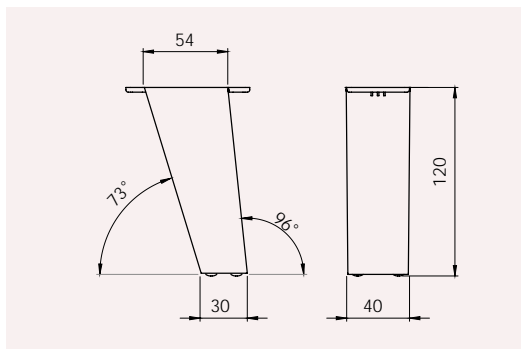

Color	Cod.	Ref.	H	Packs
☐ 03	50252BL	5025.120.03	120	8
☒ 08	50252NE	5025.120.08	120	8
☐ 90	50252AL	5025.120.90	120	8

P5025 (Pack)

Color	Cod.	Ref.	H	Packs
☐ 03	P50252BL	P5025.120.03	120	5
☒ 08	P50252NE	P5025.120.08	120	5
☐ 90	P50252AL	P5025.120.90	120	5

X5025

A GRANEL
BULK

Color	Cod.	Ref.	H	Packs
☐ 03	X50252BL	X5024.120.03	120	12
☒ 08	X50252NE	X5024.120.03	120	12
☐ 90	X5024AL	X5024.120.90	120	12