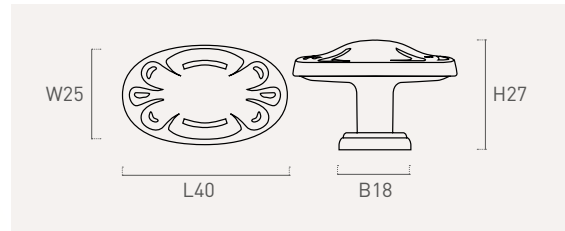

Color Cod. Ref.

70 **2680C** 268.30.70 **30** 16 22 8x30 12

269

zamak

Color	Cod.	Ref.	L	W	H	B	Icon
70	2690C	269.40.70	40	25	27	18	12
80	2690P	269.40.80	40	25	27	18	12

289

zamak

Color	Cod.	Ref.	Ø	B	H	Icon
70	2893C	289.30.70	30	15	26	12