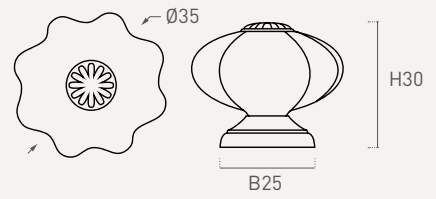

48

zamak porcelana porcelain

Color	Cod.	Ref.	Ø	H	B	12
01	483J3	48.33.01	35	30	25	12
02	483J1	48.33.02	35	30	25	12
03	483J0	48.33.03	35	30	25	12
05	483J5	48.33.05	35	30	25	12
12	483J2	48.33.12	35	30	25	12
24	483H1	48.33.24	35	30	25	12

Surtido/ Assortment

483SU	48.33.35	33	30	25