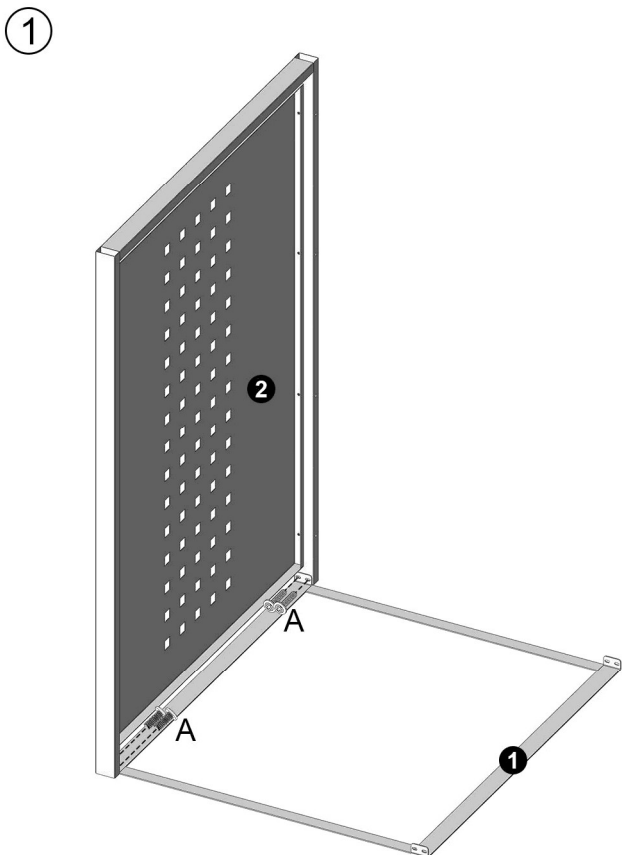

Installation process