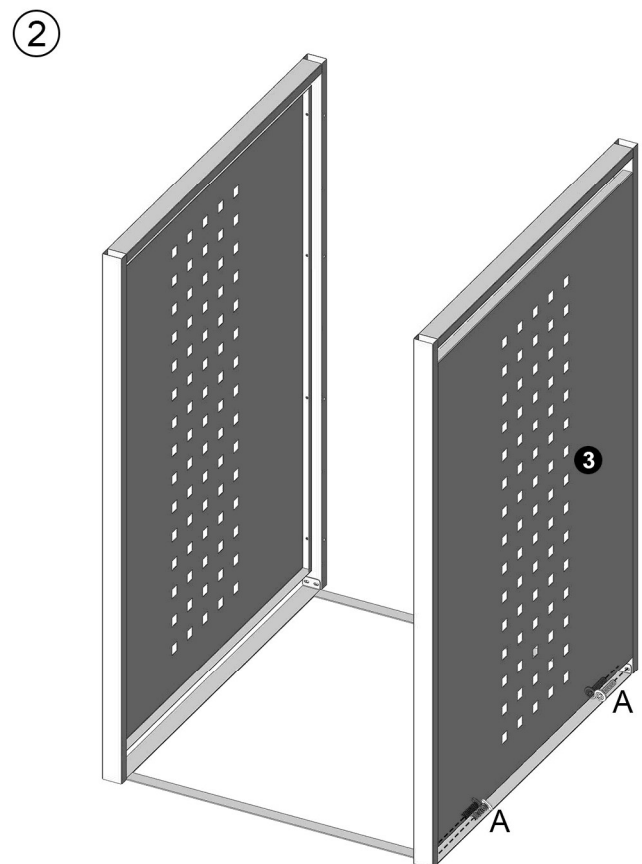

Installation process