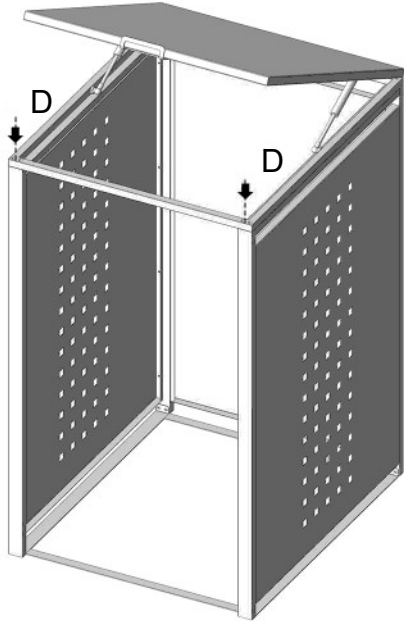

# Liam 68 Cm

Cobertor  
Cover  
Couvercle  
Cobrir

REF: KIS12500

**ES** Manual de instrucciones   **EN** Instruction manual   **FR** Instructions de service   **PT** Manual de instruções

**Gardiun**  
SPACES TO ENJOY

## Installation process

3

4

5

6

7

8

9

10

11

12

13

14