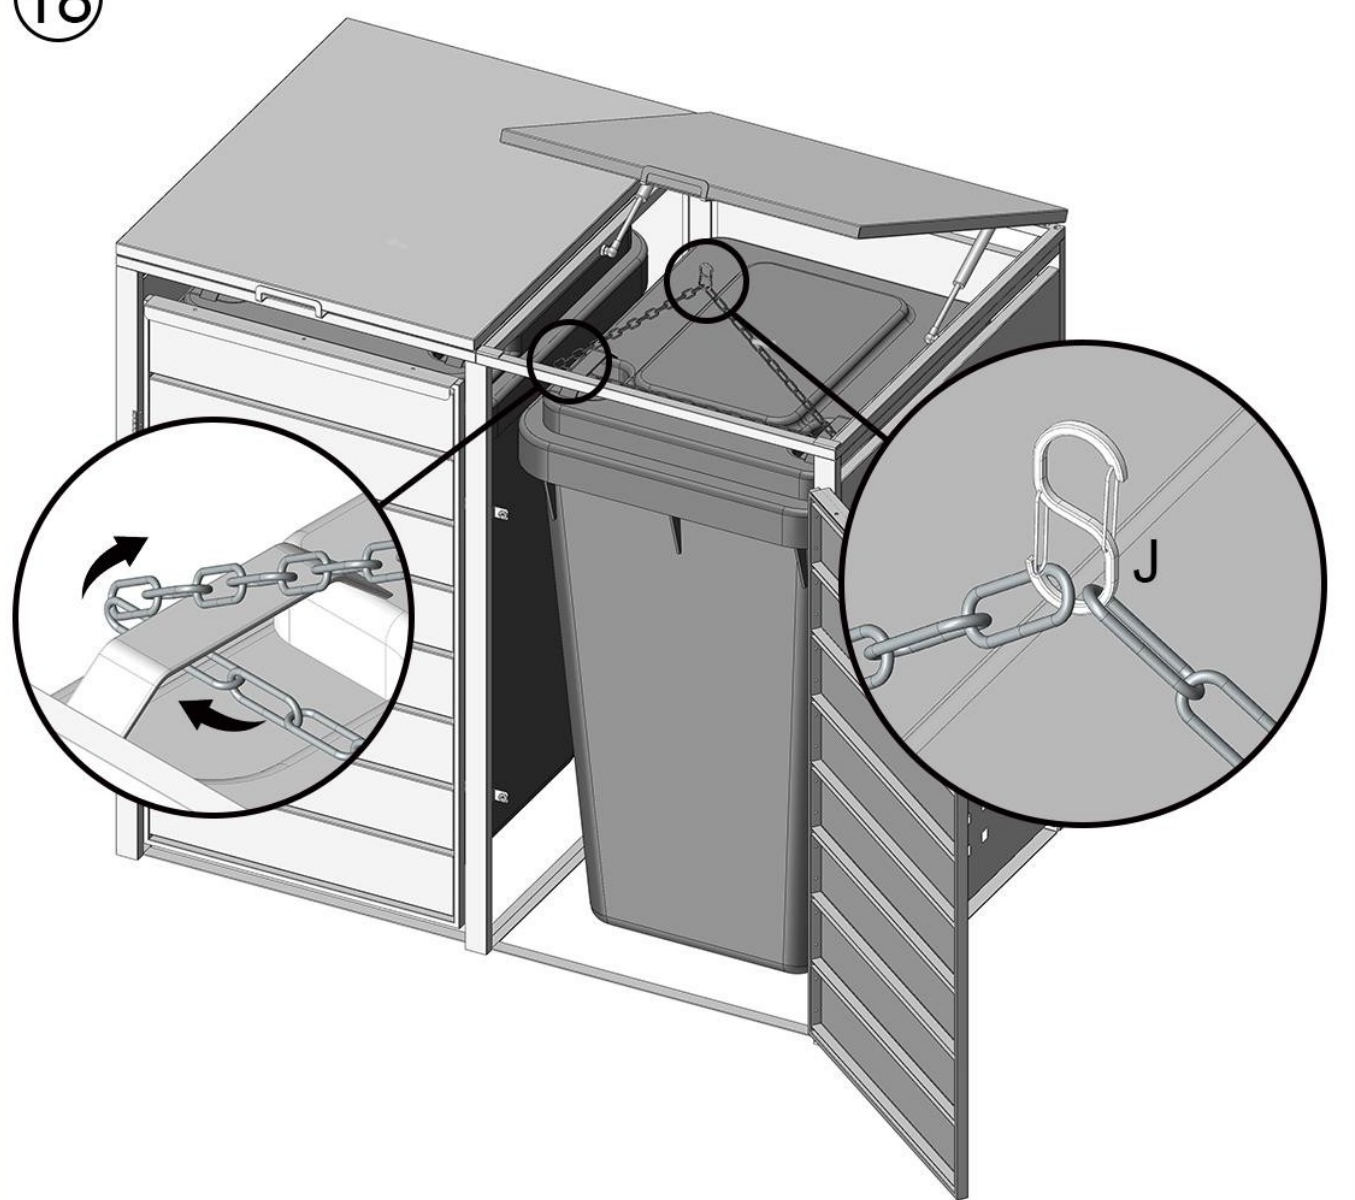

Liam 122 Cm

Cobertor
Cover
Couvercle
Cobrir

REF: KIS12505

ES Manual de instrucciones

EN Instruction manual

FR Instructions de service

PT Manual de instruções

Gardiun
SPACES TO ENJOY

Installation process

15

16

17

18

19

20