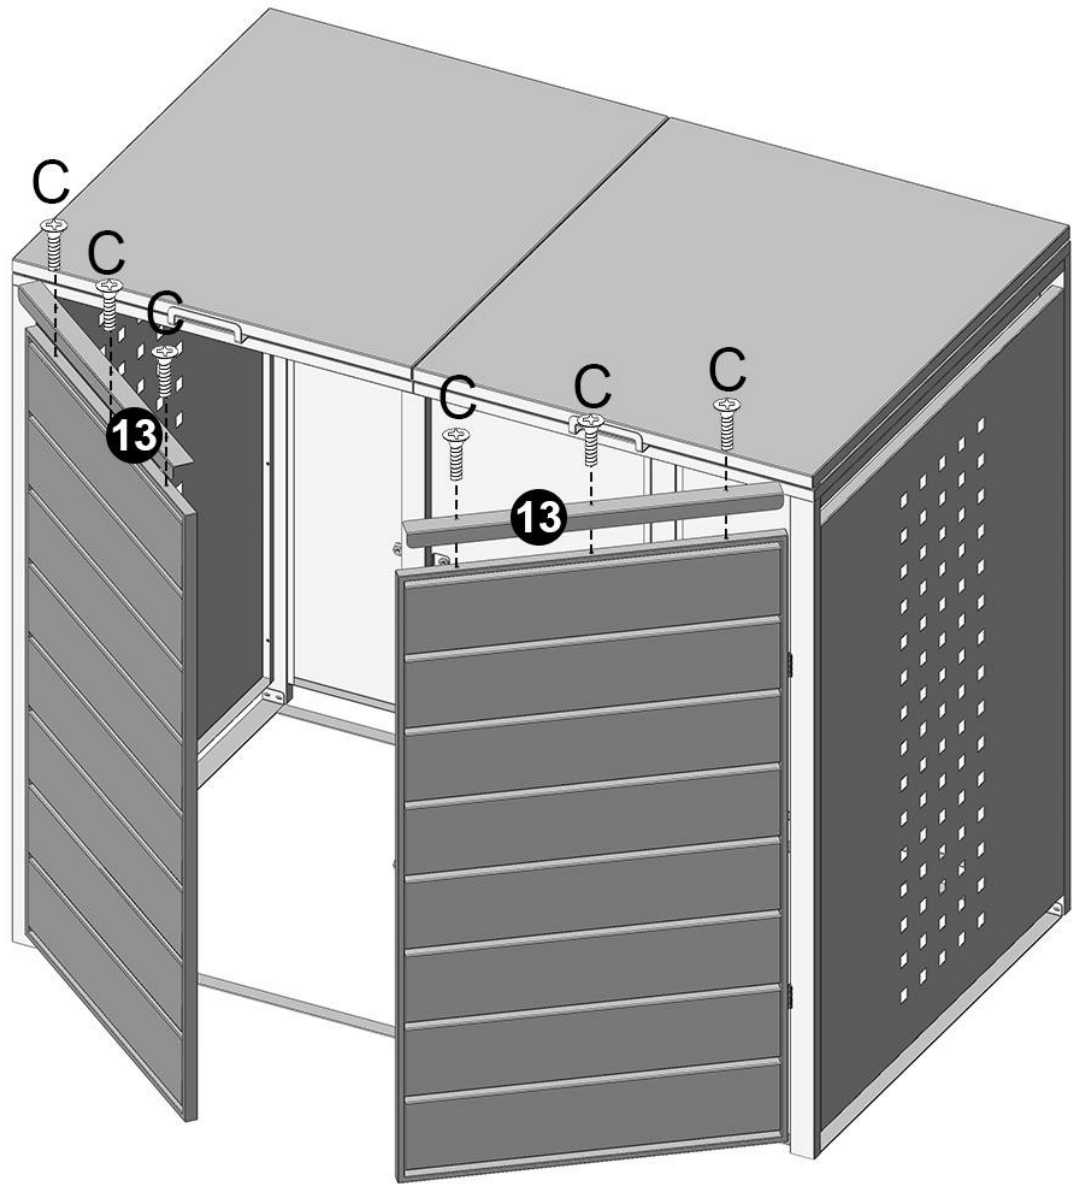

Liam 122 Cm

Cobertor
Cover
Couvercle
Cobrir

REF: KIS12505

ES Manual de instrucciones

EN Instruction manual

FR Instructions de service

PT Manual de instruções

Gardiun
SPACES TO ENJOY

Installation process

15

16

17

18

19

20