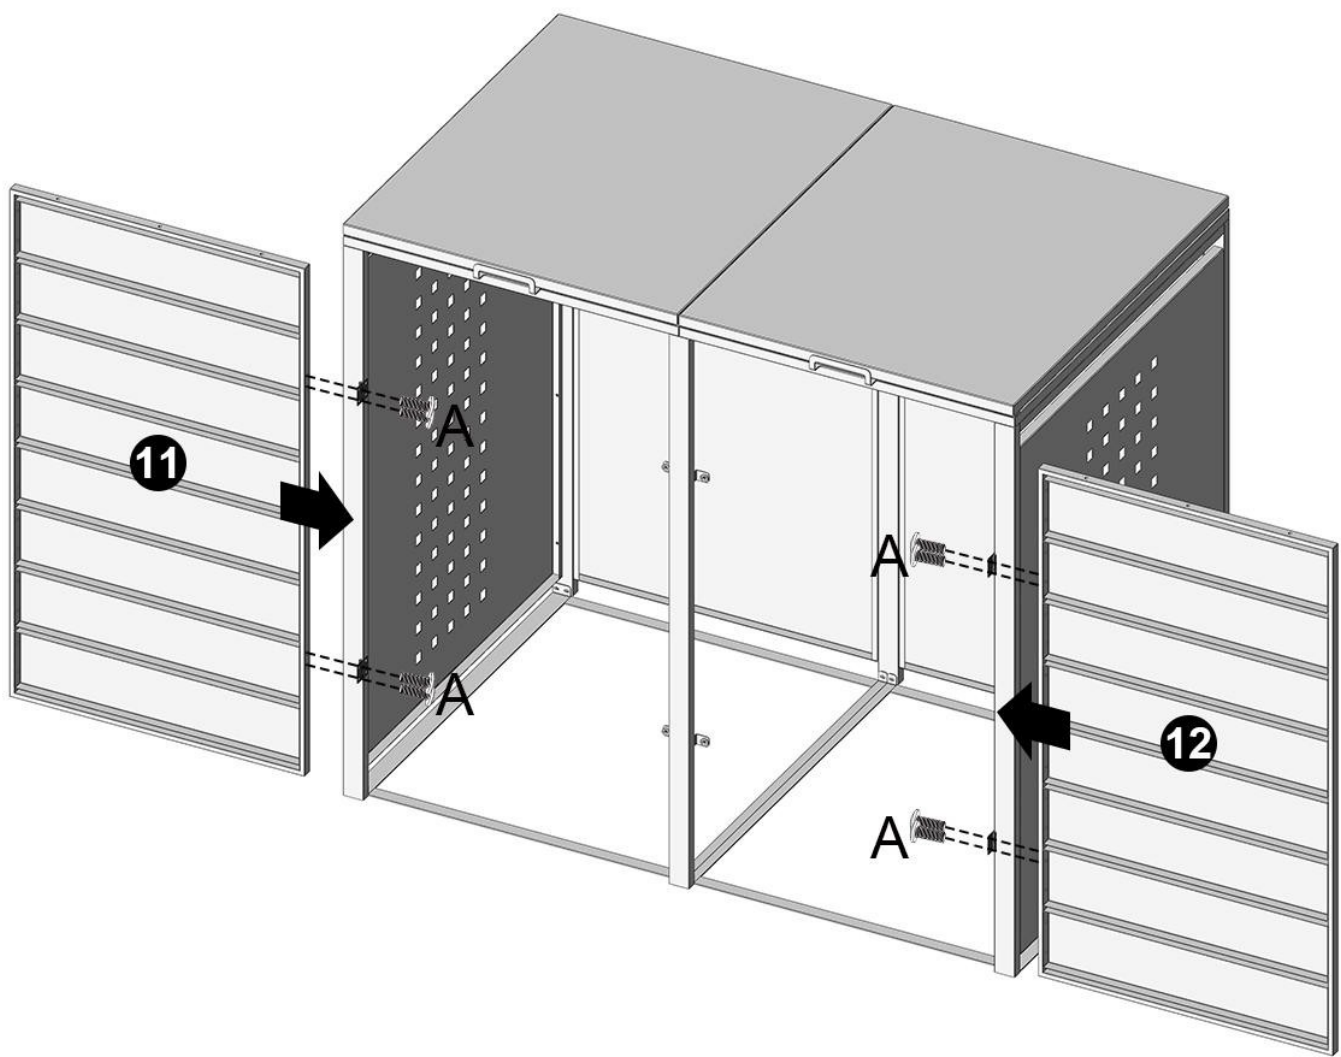

Liam 122 Cm

Cobertor
Cover
Couvercle
Cobrir

REF: KIS12505

ES Manual de instrucciones

EN Instruction manual

FR Instructions de service

PT Manual de instruções

Gardiun
SPACES TO ENJOY

INSTRUCTIONS

Accessories list

A  M4×10mm 64pcs	B  M6×16mm 12pcs	C  M4×10mm 14pcs	D  2pcs	E  4pcs	F  M4 4pcs	
G  8pcs	H  4pcs	I  4pcs	J  1pcs	K  1pcs		
1  2pcs	2  1pcs	3  1pcs	4  1pcs	5  1pcs	6  1pcs	7  1pcs
8  2pcs	9  2pcs	10  2pcs	11  1pcs	12  1pcs	13  2pcs	

Installation process

15

16

17

18

19

20