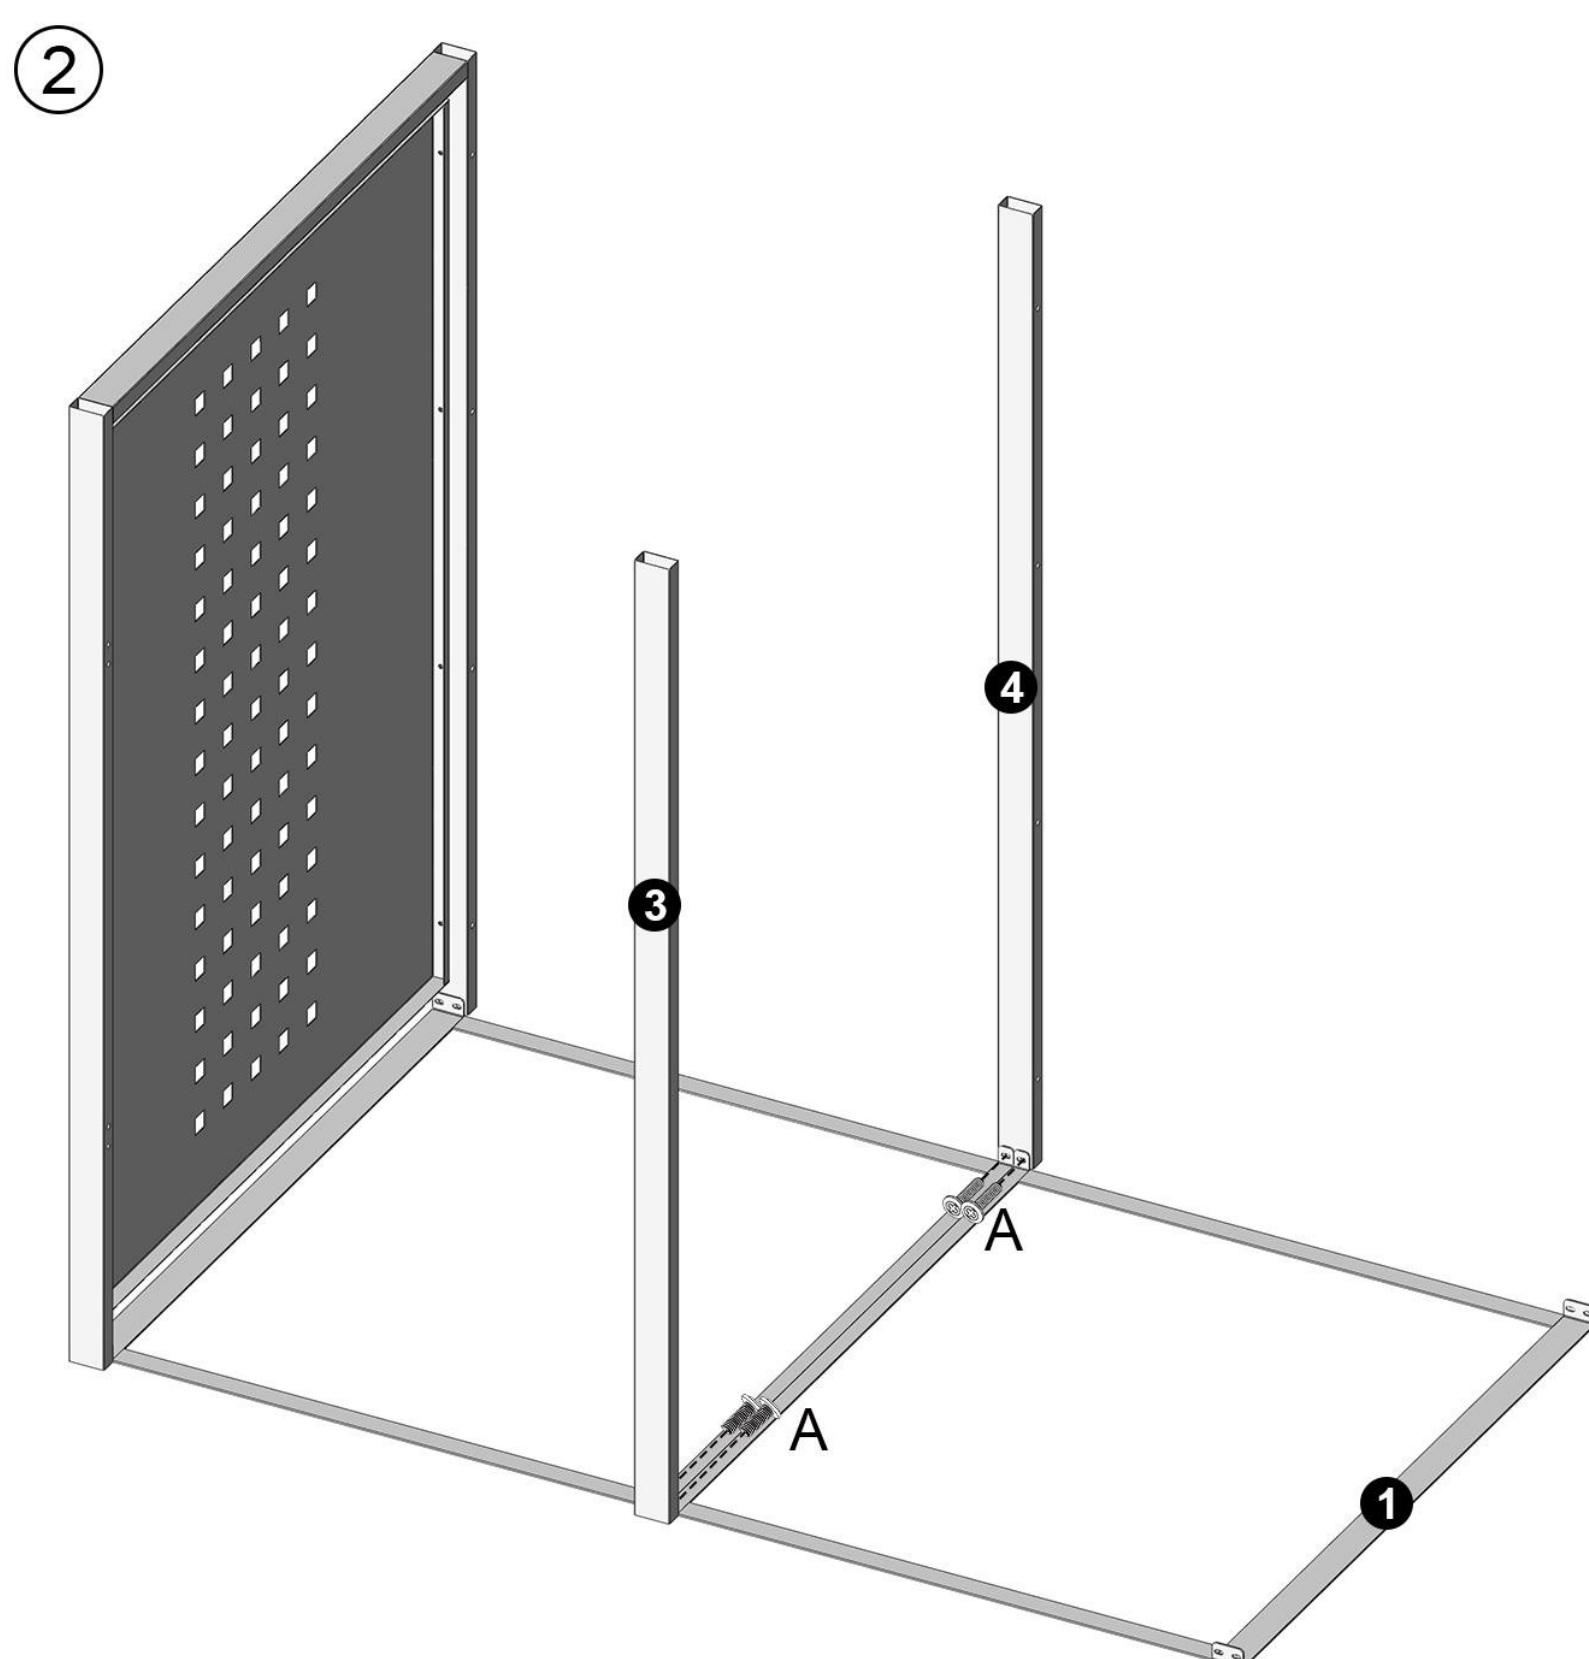

Installation process