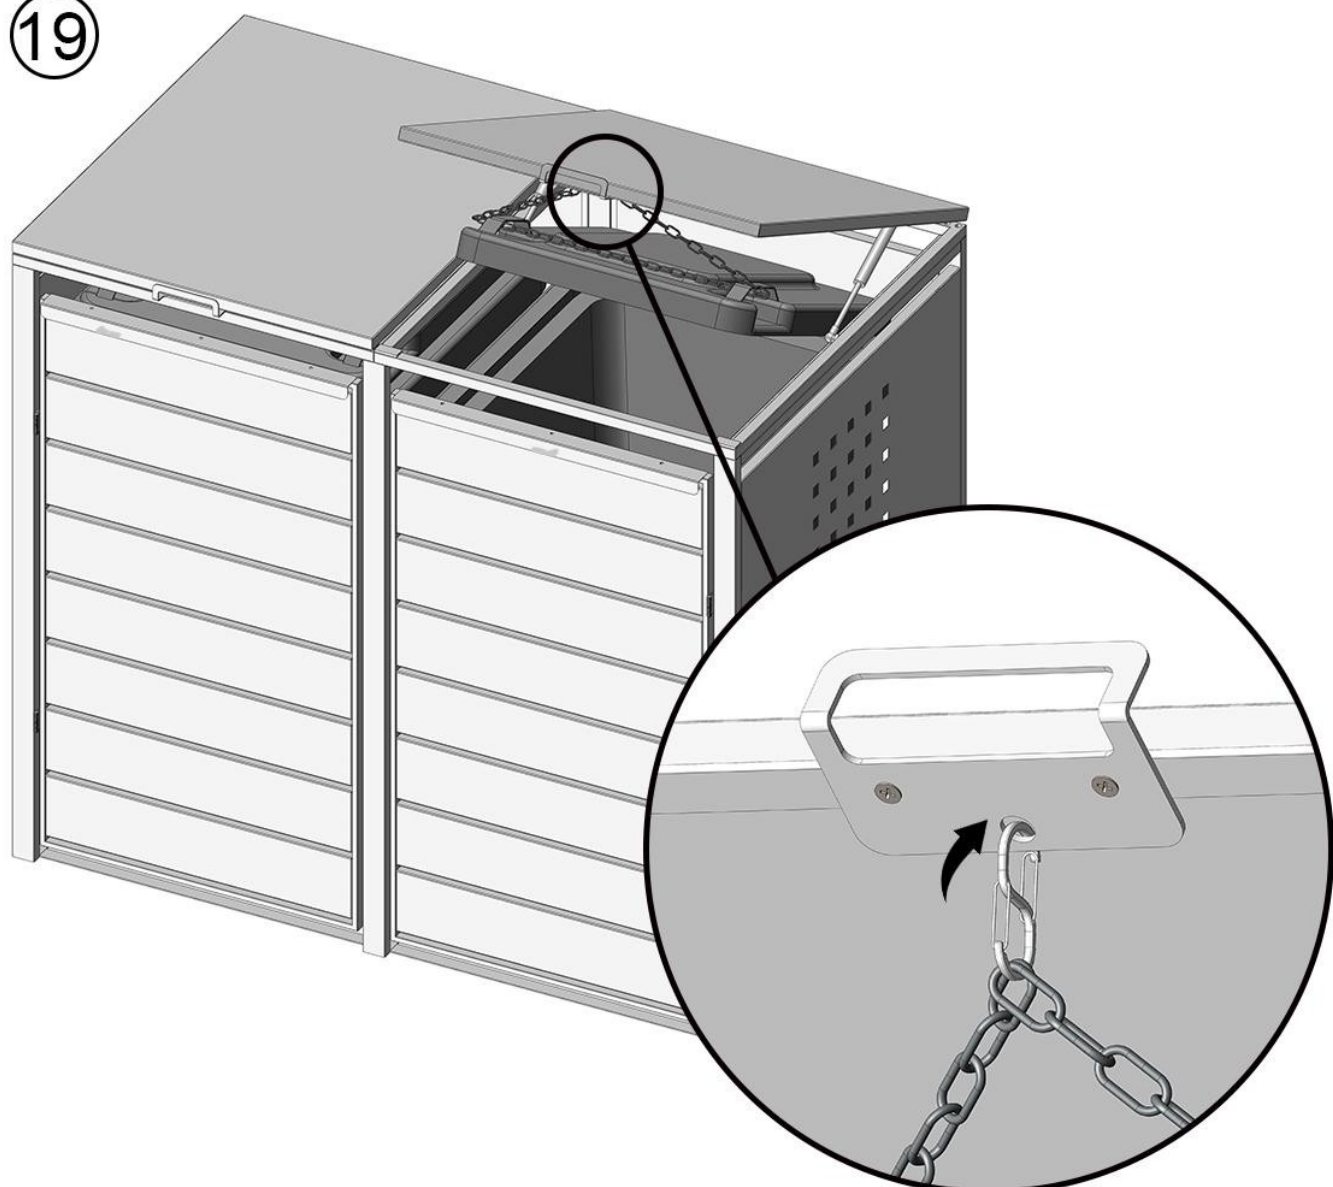

Liam 122 Cm

Cobertor
Cover
Couvercle
Cobrir

REF: KIS12505

ES Manual de instrucciones

EN Instruction manual

FR Instructions de service

PT Manual de instruções

Gardiun
SPACES TO ENJOY

Installation process

15

16

17

18

19

20