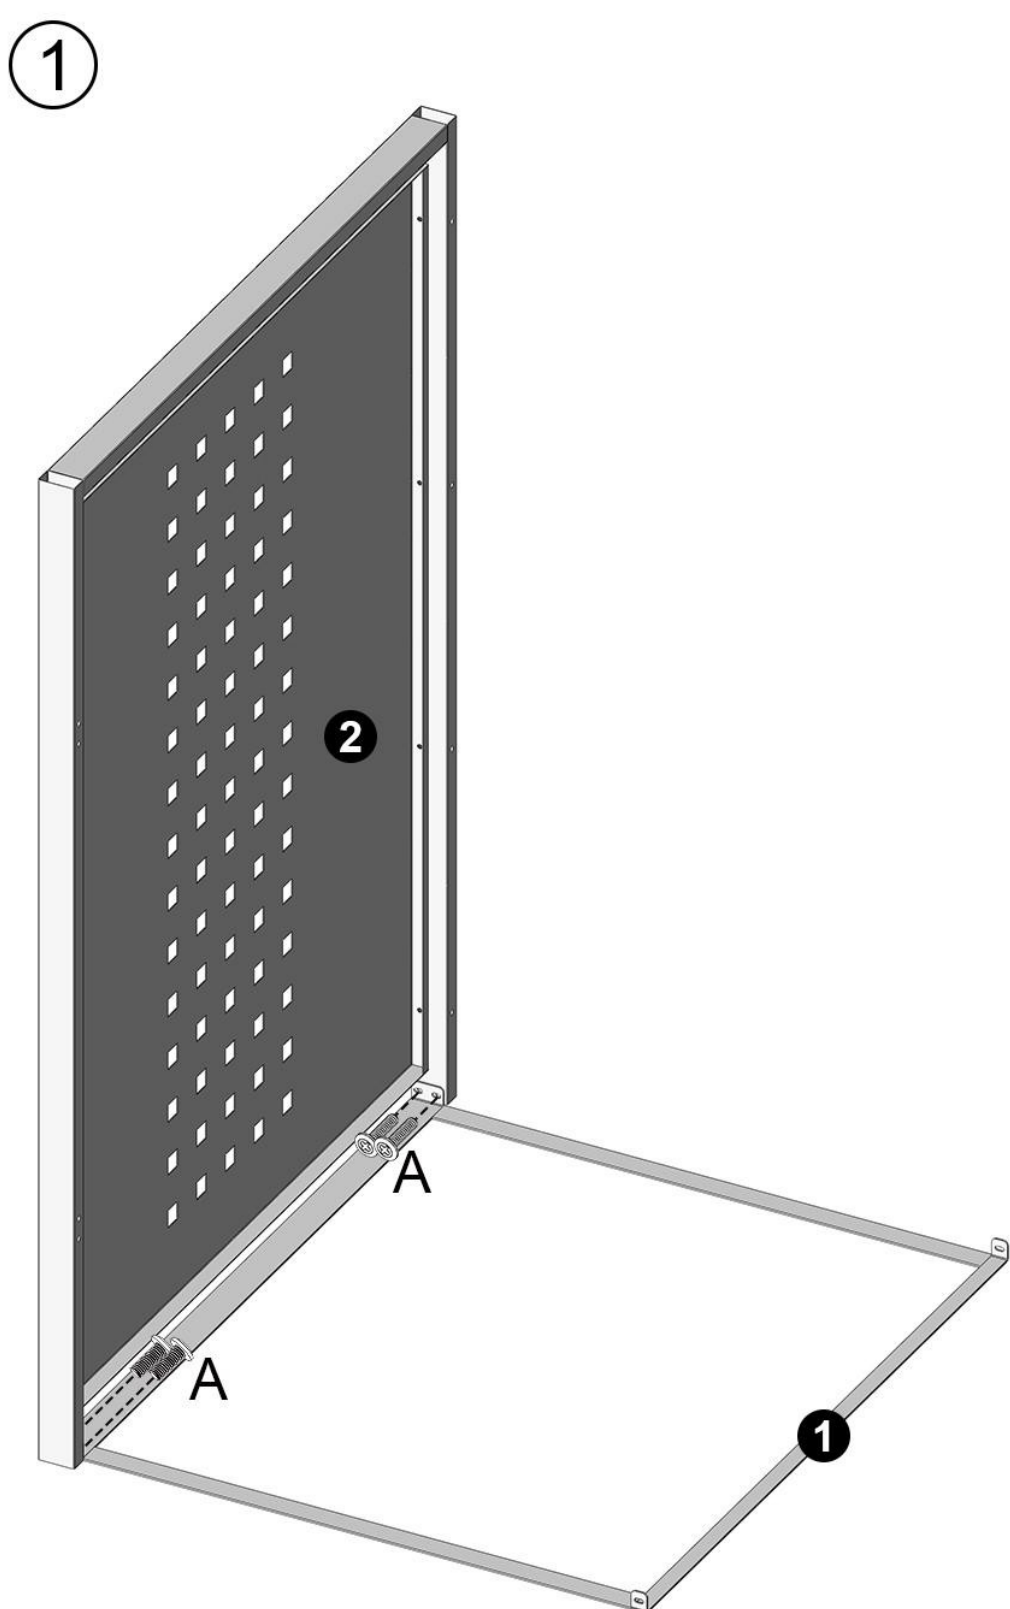

Installation process