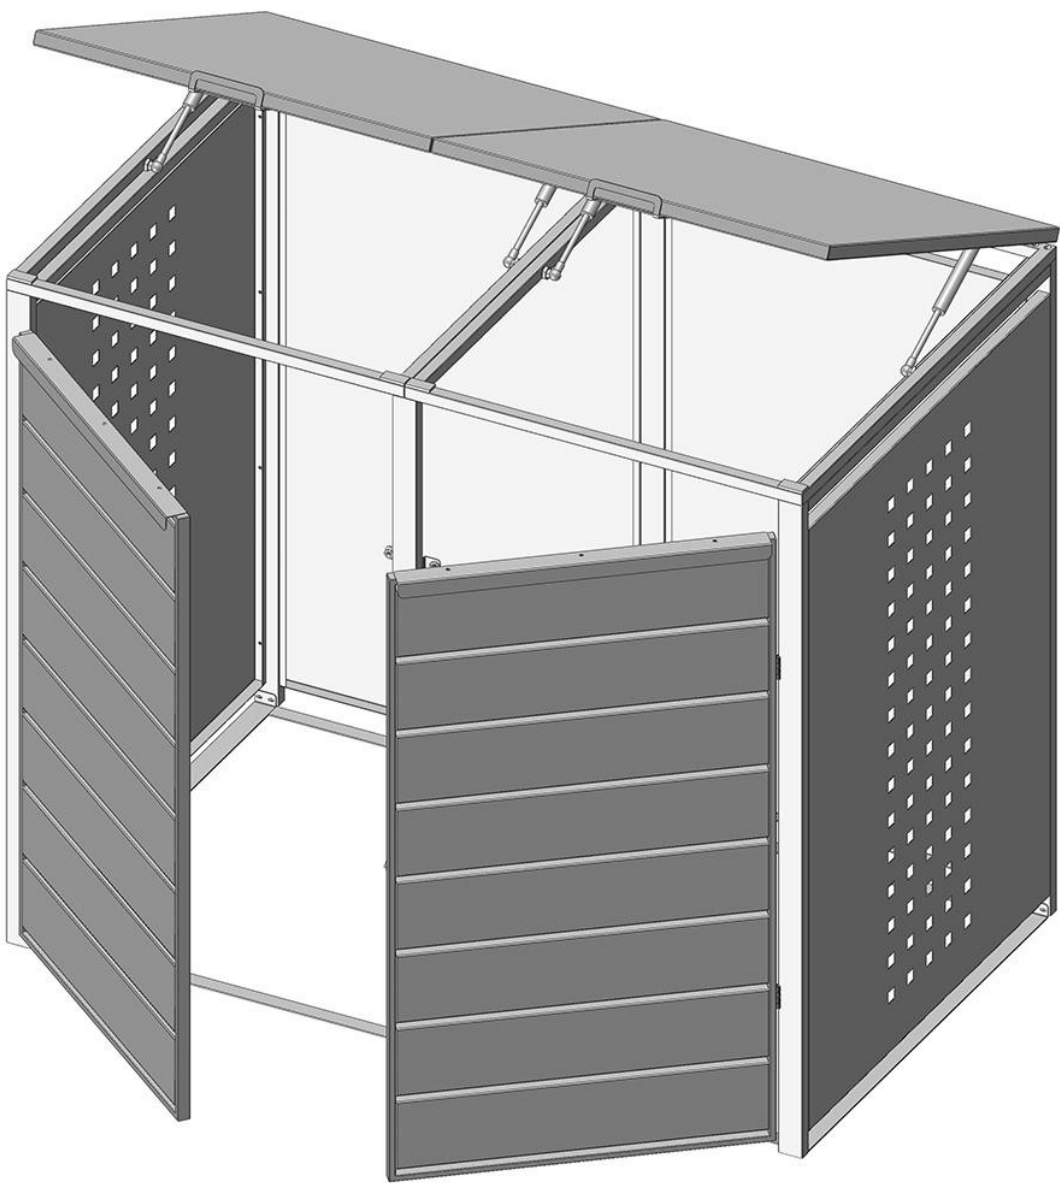

Liam 122 Cm

Cobertor
Cover
Couvercle
Cobrir

REF: KIS12505

ES Manual de instrucciones

EN Instruction manual

FR Instructions de service

PT Manual de instruções

Gardiun
SPACES TO ENJOY

Installation process

15

16

17

18

19

20