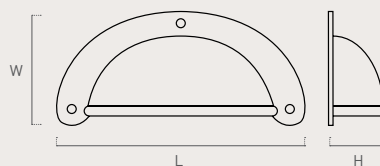

73

zamak

Color	Cod.	Ref.	L	W	H	Icon
73	73218	73.93.74	93	40	21	12