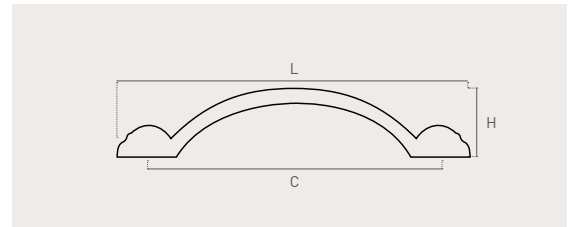

76

zamak

Color Cod. Ref. C L W H

72 **76815** 76.128.72 **128** 137 18 29 12

77

zamak

Color Cod. Ref. C L W H

72 **77615** 77.96.72 **96** 113 15-16 25 12

217

zamak

Color Cod. Ref. C L W H

74 **217618** 217.96.74 **96** 110 18 28 12