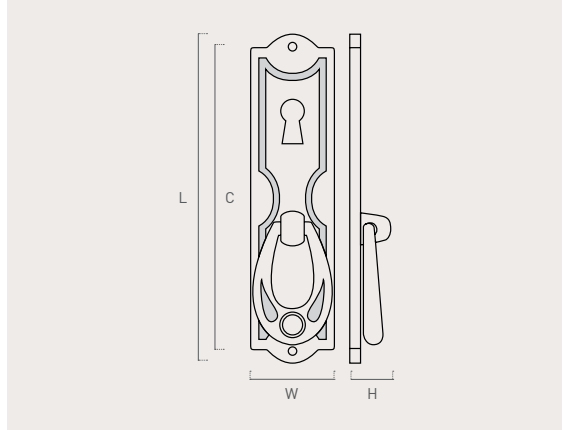

237

zamak

Color	Cod.	Ref.	C	L	W	H	
73	2377C	237.107.73	98	107	29	13	12
80	2377P	237.107.80	98	107	29	13	12

238

zamak

Color	Cod.	Ref.	C	L	W	H	
73	2387C	238.107.73	98	107	29	13	12
80	2387P	238.107.80	98	107	29	13	12