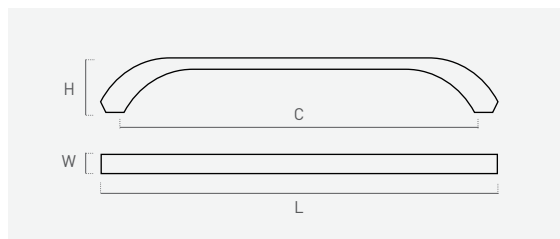

889

zamak

Color	Cod.	Ref.	C	L	W	H	
101	889025	889.160.101	160	174	12	23	12

877

zamak