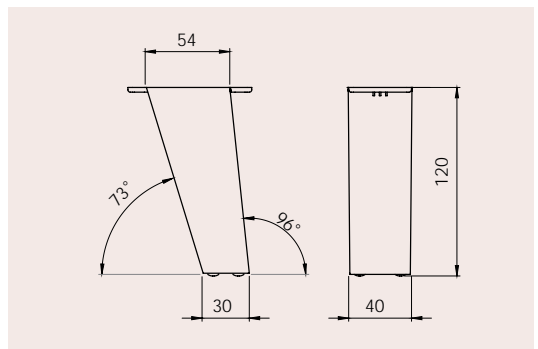

5025

ABS

Con Colgador y EAN
Euroslot & Barcode

Color	Cod.	Ref.	H	Packs
☐ 03	50252BL	5025.120.03	120	8
☒ 08	50252NE	5025.120.08	120	8
☐ 90	50252AL	5025.120.90	120	8

x4

P5025 (Pack)

Color	Cod.	Ref.	H	Packs
☐ 03	P50252BL	P5025.120.03	120	5
☒ 08	P50252NE	P5025.120.08	120	5
☐ 90	P50252AL	P5025.120.90	120	5

X5025

A GRANEL
BULK

Color	Cod.	Ref.	H	Packs
☐ 03	X50252BL	X5024.120.03	120	12
☒ 08	X50252NE	X5024.120.03	120	12
☐ 90	X5024AL	X5024.120.90	120	12