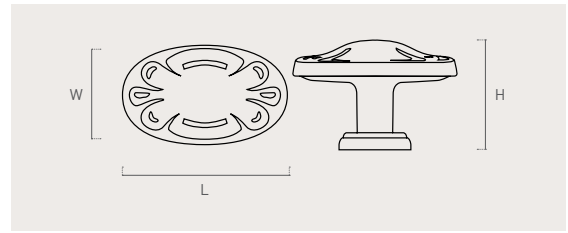

2680C 268.30.70 **30** 16 22 12

269

zamak

Color	Cod.	Ref.	L	W	H	
70	2690C	269.40.70	40	25	27	12
80	2690P	269.40.80	40	25	27	12

289

zamak

Color	Cod.	Ref.	Ø	H	
70	2893C	289.30.70	30	26	12

290