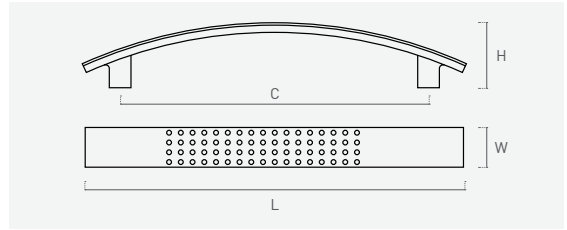

63

zamak

Color	Cod.	Ref.	C	L	W	H	☒
95	63616	63.96.95	96	118	16-20	25	12
	63816	63.128.95	128	150	17-20	25	12

60

zamak

Color	Cod.	Ref.	C	L	W	H	
94	60617	60.96.94	96	126	17	25	12
	60817	60.128.94	128	158	17	25	12