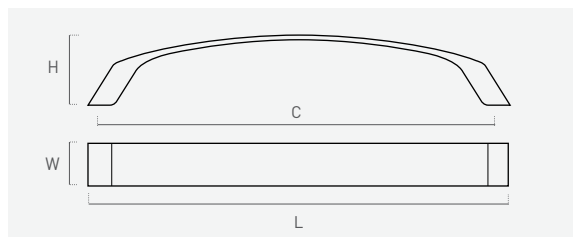

Color	Cod.	Ref.	C	L	W	H	
	890017	890.160.94	160	174	22	25	12
94	890217	890.192.94	192	206	22	25	12
	890825	890.128.101	128	142	22	25	12
101	890025	890.160.101	160	174	22	25	12
	890225	890.192.101	192	206	22	25	12