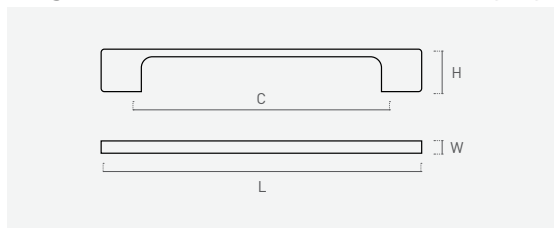

79

zamak

Color	Cod.	Ref.	C	L	W	H	
	79617	79.96.94	96	128	8	24	12
	79817	79.128.94	128	154	8	24	12