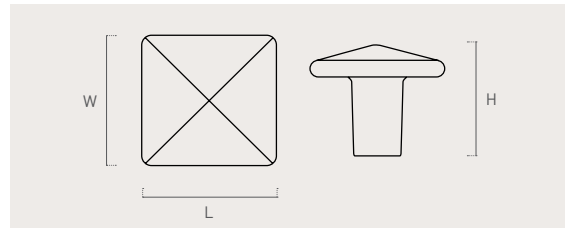

267

zamak

Color Cod. Ref. L W H

2670C 267.25.70 **25** 25 21 12