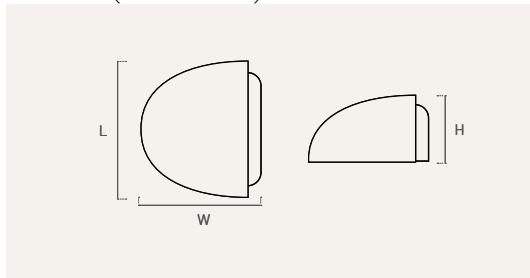

x6

P495 (Pack)

Color	Cod.	Ref.	Ø	H	Packs
	P495SP	P495.32.59	37	32	8
	P495HN	P495.32.62	37	32	8
	P495RB	P495.32.67	37	32	8

Adhesive

x6

496 (Granel)

wood

Color	Cod.	Ref.	L	W	H	📦
	496AZ2	496.49.02	49	38	23	6
	496BL	496.49.03	49	38	23	6
	496MG	496.49.04	49	38	23	6
	496NA	496.49.07	49	38	23	6
	496NE	496.49.08	49	38	23	6
	496VE	496.49.09	49	38	23	6
	496RJ	496.49.10	49	38	23	6
	496RS	496.49.11	49	38	23	6
	496AZ	496.49.14	49	38	23	6
	496BE	496.49.21	49	38	23	6
	496CH	496.49.23	49	38	23	6
	496SP	496.49.59	49	38	23	12
	496HN	496.49.62	49	38	23	12
	496RB	496.49.67	49	38	23	12