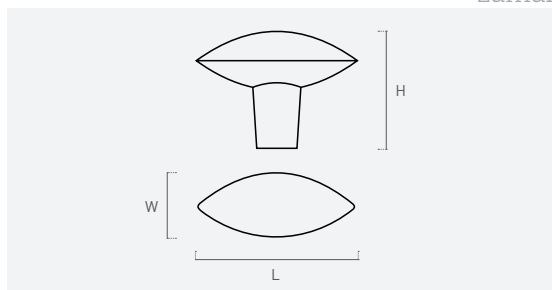

22

zamak

Color	Cod.	Ref.	Ø	H	
	22817	22.35.94	35	27	12

27

zamak

Color	Cod.	Ref.	L	W	H	
	27416	27.40.95	40	20	24	12
	27417	27.40.94	40	20	24	12

04

zamak