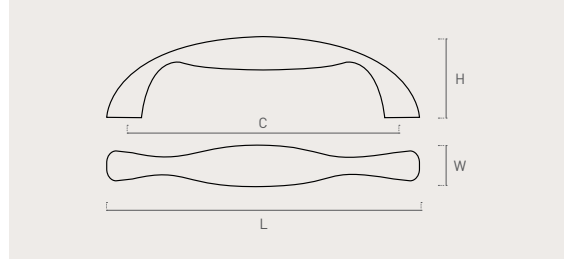

Color Cod. Ref. L W H
 74 202718 202.25.74 28 28 20 12

Color Cod. Ref. C L W H
 74 202618 202.96.74 96 139 18 22 12

205

zamak

Color Cod. Ref. C L W H
 74 205818 205.128.74 128 152 19 21 12

75

zamak

Color	Cod.	Ref.	C	L	W	H	
72	75615	75.96.72	96	112	15	30	12