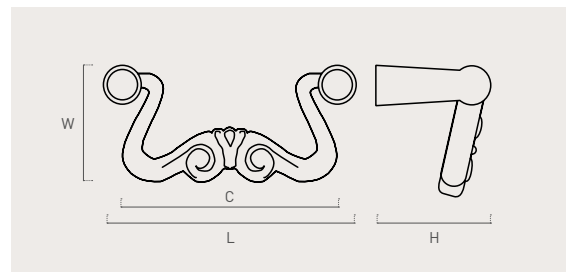

zamak

Color	Cod.	Ref.	L	W	H	
74	210718	210.67.74	67	22	23	12

208

zamak

Color	Cod.	Ref.	C	L	W	H	
74	208418	208.64.74	64	75	35	21	12

232

zamak

Color	Cod.	Ref.	C	L	W	H	Ø	
 73	2324C	232.64.73	64	86	41	13	22	12
	2326C	232.96.73	96	115	41	13	22	12
 80	2326P	232.96.80	96	115	41	13	22	12