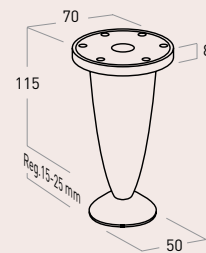

5009

ABS

Color	Cod.	Ref.	H	Icon
☐ 90	5009AL	5009.125.90	125	8
☐ 93	5009CR	5009.125.93	125	8