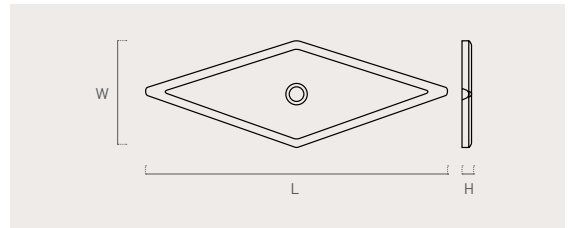

279

zamak

Color	Cod.	Ref.	C	L	W	H	
	2794C	279.64.70	64	101	20	24	12
	2796C	279.96.70	96	152	22	28	12

284

zamak

Color	Cod.	Ref.	C	L	W	H	
	2844C	284.75.70	75	99	44	13	12
	2846C	284.96.70	96	121	55	15	12

281

zamak