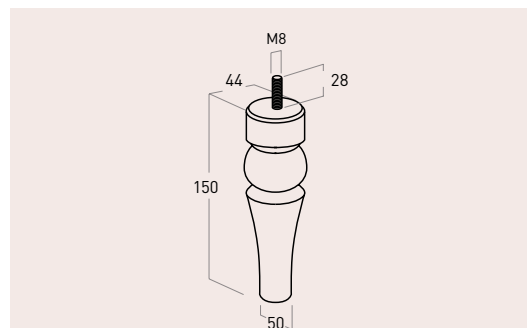

5052

madera wood