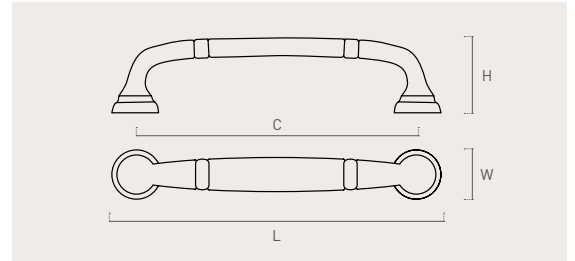

77

zamak

Color Cod. Ref. C L W H

72 **77615** 77.96.72 **96** 113 15-16 25 12