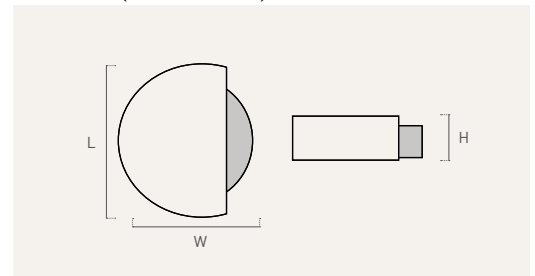

497 (Granel)

wood

Adhesive

Color	Cod.	Ref.	L	W	H	
	497AZ2	497.45.02	45	42	16	6
	497BL	497.45.03	45	42	16	6
	497MG	497.45.04	45	42	16	6
	497NA	497.45.07	45	42	16	6
	497NE	497.45.08	45	42	16	6
	497VE	497.45.09	45	42	16	6
	497RJ	497.45.10	45	42	16	6
	497RS	497.45.11	45	42	16	6
	497AZ	497.45.14	45	42	16	6
	497BE	497.45.21	45	42	16	6
	497CH	497.45.23	45	42	16	6
	497SP	497.45.59	45	42	16	12
	497HN	497.45.62	45	42	16	12
	497RB	497.45.67	45	42	16	12