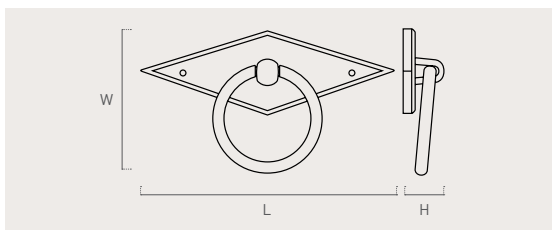

233

zamak

Color	Cod.	Ref.	Ø	H	
	2333C	233.30.73	30	10	12
 73	2334C	233.40.73	40	10	12
	2335C	233.50.73	50	10	12

234

zamak

Color	Cod.	Ref.	L	W	H	
	2348C	234.48.73	48	36	14	12
 73	2349C	234.89.73	89	47	14	12