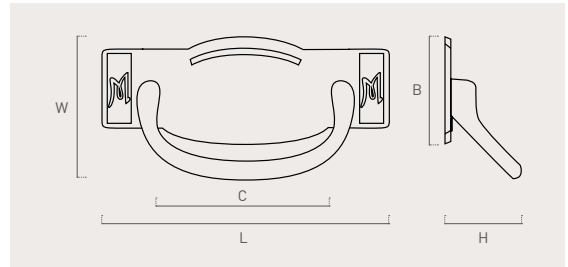

zamak

Color	Cod.	Ref.	L	W	H	
70	2905C	290.48.70	48	18	30	12

277

zamak

Color	Cod.	Ref.	C	L	W	H	B	
	2772C	277.32.70	32	64	32	15	28	12
	2774C	277.64.70	64	94	44	15	36	12

278

zamak

Color	Cod.	Ref.	C	L	W	H	B	
	2782C	278.32.70	32	62	32	15	28	12
	2784C	278.64.70	64	94	44	15	36	12