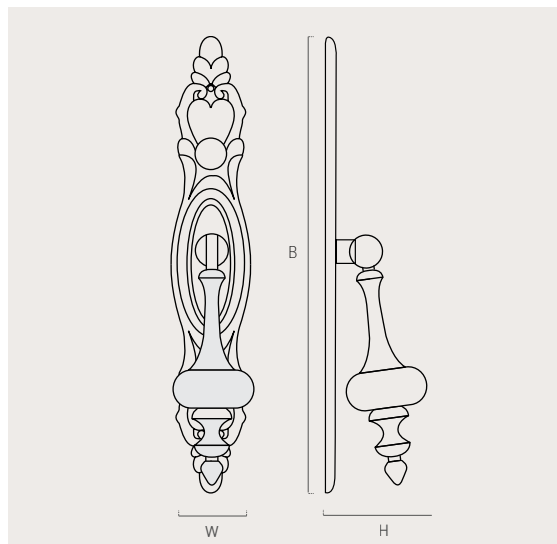

173A

zamak

Color	Cod.	Ref.	B	W	H	
☐	173BR1	173.135.74	107	28	30	12
☒	173BR2	173.150.74	130	26	30	12
☐	173BR3	173.175.74	167	28	30	12
☐	173PT1	173.135.80	107	28	30	12
☒	173PT2	173.150.80	130	26	30	12
☐	173PT3	173.175.80	167	28	30	12

173B

zamak

Color	Cod.	Ref.	L	W	H	B	
☒	173BR4	173.107.74	107	38	18	28	12
☐	173BR5	173.130.74	130	34	18	24	12
☒	173PT4	173.107.80	107	38	18	28	12
☐	173PT5	173.130.80	130	34	18	24	12