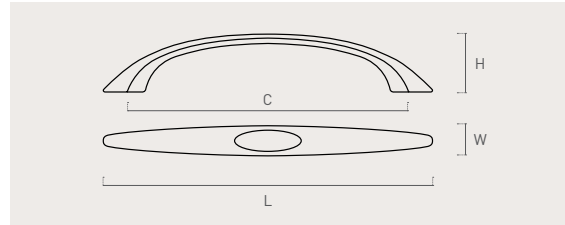

55

zamak

Color	Cod.	Ref.	C	L	W	H	
73	55615	55.96.73	96	126	14	25	12
	55815	55.128.73	128	160	14	25	12