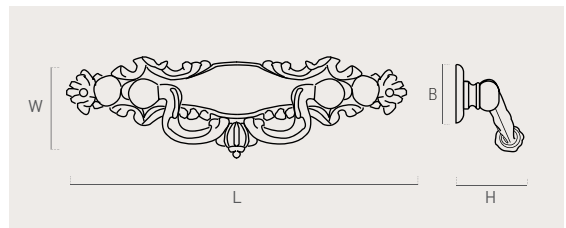

CON
BOCALLAVE
KEY HOLE

170B

zamak

Color	Cod.	Ref.	L	W	H	B	☐
	170B2	170B.107.74	107	30	16	22	12
74	170B1	170B.131.74	131	33	19	24	12

171A

zamak

Color	Cod.	Ref.	B	W	H	📦
74	171A3	171A.106.74	106	22	23	12
	171A2	171A.131.74	131	24	26	12
	171A1	171A.175.74	175	29	29	12