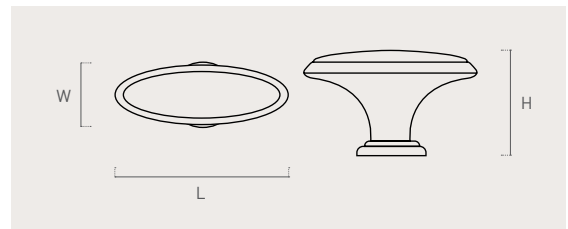

269

zamak

Color	Cod.	Ref.	L	W	H	
70	2690C	269.40.70	40	25	27	12
80	2690P	269.40.80	40	25	27	12

289

zamak

Color	Cod.	Ref.	Ø	H	
70	2893C	289.30.70	30	26	12

290

zamak

Color	Cod.	Ref.	L	W	H	
70	2905C	290.48.70	48	18	30	12