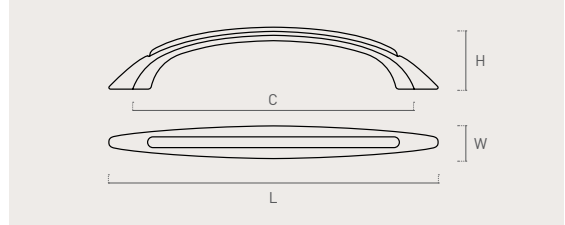

52

zamak

Color	Cod.	Ref.	C	L	W	H	
31	52631	52.96.31	96	126	15	31	12
	52831	52.128.31	128	160	15	31	12
72	52606	52.96.72	96	126	15	31	12
	52806	52.128.72	128	160	15	31	12
74	52618	52.96.74	96	126	15	31	12
	52818	52.128.74	128	160	15	31	12