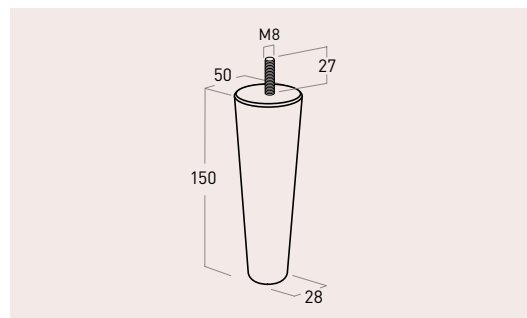

nesu® Furniture Legs

Gama Madera Wood Range

5040

madera wood

Color	Cod.	Ref.	H	8
60	5040HC	5040.360.60	360	8

5047

madera wood

Color	Cod.	Ref.	H	8
03	5047BL	5047.150.03	150	8
08	5047NE	5047.150.03	150	8
60	5047HC	5047.150.60	150	8
61	5047HM	5047.150.61	150	8
62	5047HN	5047.150.62	150	8
63	5047NG	5047.150.63	150	8