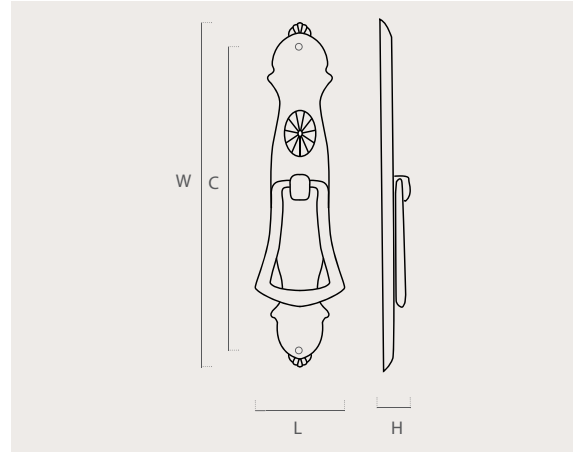

294

zamak

Color	Cod.	Ref.	C	L	W	H	
31	294LT1	294.145.31	130	33	145	12	12
74	294BR1	294.145.74	130	33	145	12	12
86	294NF1	294.145.86	130	33	145	12	12
98	294CB1	294.145.98	130	33	145	12	12