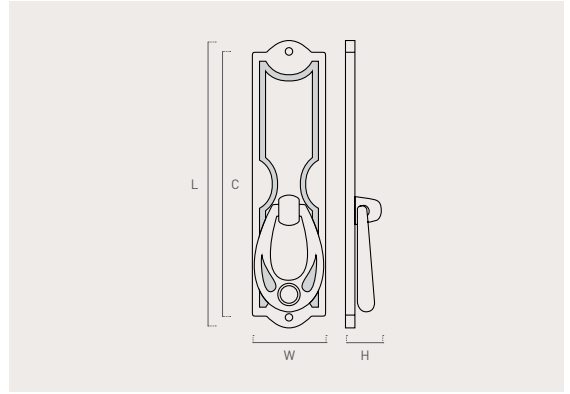

237

zamak

Color	Cod.	Ref.	C	L	W	H	
73	2377C	237.107.73	98	107	29	13	12
80	2377P	237.107.80	98	107	29	13	12