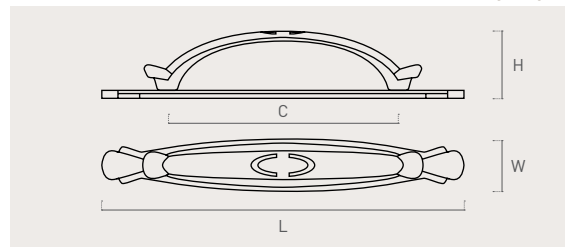

277

zamak

Color	Cod.	Ref.	C	L	W	H	B	
	2772C	277.32.70	32	64	32	15	28	12
	2774C	277.64.70	64	94	44	15	36	12

278

zamak

Color	Cod.	Ref.	C	L	W	H	B	
	2782C	278.32.70	32	62	32	15	28	12
	2784C	278.64.70	64	94	44	15	36	12

279

zamak

Color	Cod.	Ref.	C	L	W	H	
	2794C	279.64.70	64	101	20	24	12
	2796C	279.96.70	96	152	22	28	12