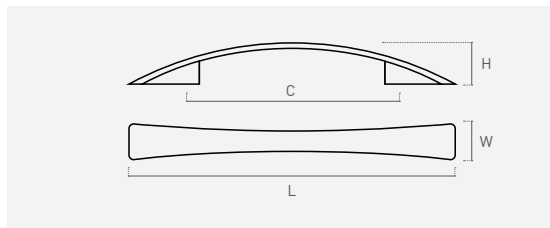

99

zamak

Color	Cod.	Ref.	C	L	W	H	
☐	99617	99.96.94	96	121	19	18	12
☒	99817	99.128.94	128	156	19	26	12