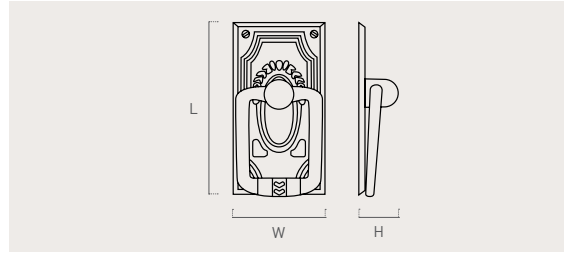

257

zamak

Color	Cod.	Ref.	L	W	H	📦
70	2570C	257.50.70	60	27	12	12