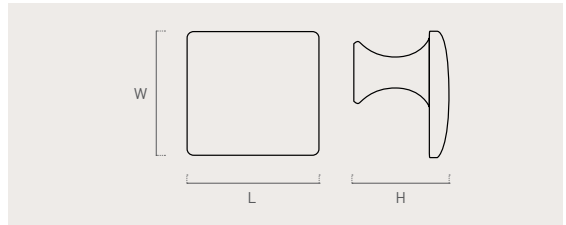

274

zamak

Color	Cod.	Ref.	L	W	H	
	2742C	274.20.73	20	18	16	12
73	2747C	274.24.73	24	22	17	12