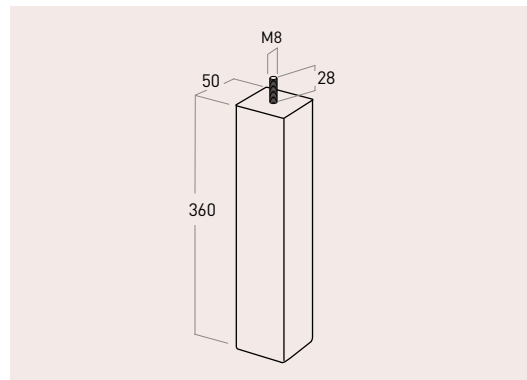

5040

madera wood

Color	Cod.	Ref.	H	8
60	5040HC	5040.360.60	360	8