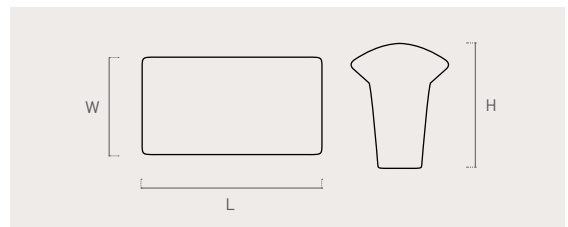

266

zamak

Color Cod. Ref. $\emptyset$ H

2660C 266.27.70 **27** 28 12

267

zamak

Color Cod. Ref. L W H

2670C 267.25.70 **25** 25 21 12

268

zamak

Color Cod. Ref. L W H

2680C 268.30.70 **30** 16 22 12