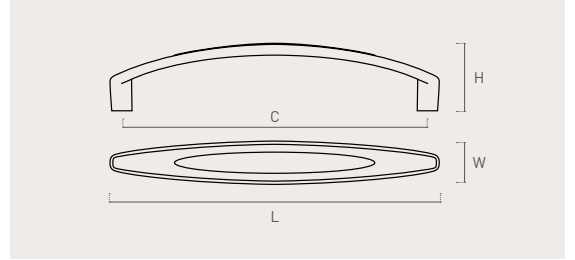

76

zamak

Color Cod. Ref. C L W H

72 **76815** 76.128.72 **128** 137 18 29 12