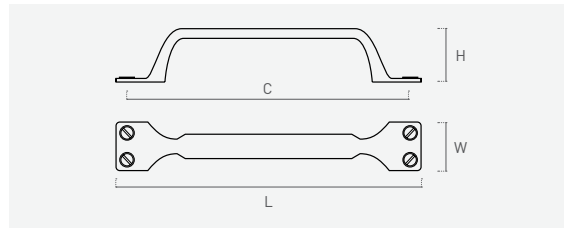

60

zamak

Color	Cod.	Ref.	C	L	W	H	
94	60617	60.96.94	96	126	17	25	12
	60817	60.128.94	128	158	17	25	12

61

zamak

Color	Cod.	Ref.	C	L	W	H	
92	61602	61.96.92	96	128	11	24	12

72

zamak

Color	Cod.	Ref.	C	L	W	H	
92	72402	72.64.92	64	89	30	22	12