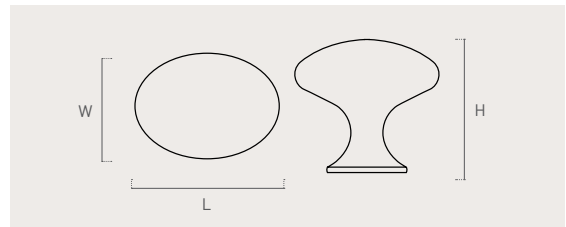

zamak

Color	Cod.	Ref.	Ø	H	
70	2640C	264.29.70	29	28	12

265

zamak

Color	Cod.	Ref.	L	W	H	
70	2650C	265.37.70	37	29	34	12

266

zamak

Color Cod. Ref. \emptyset H