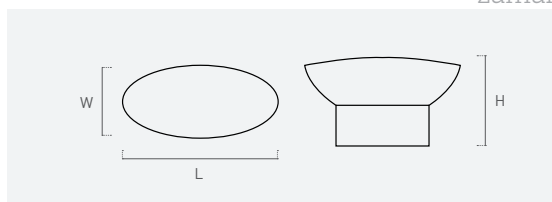

22

zamak

Color	Cod.	Ref.	Ø	H	
	22817	22.35.94	35	27	12

27

zamak

Color	Cod.	Ref.	L	W	H	
	27416	27.40.95	40	20	24	12
	27417	27.40.94	40	20	24	12

04

zamak