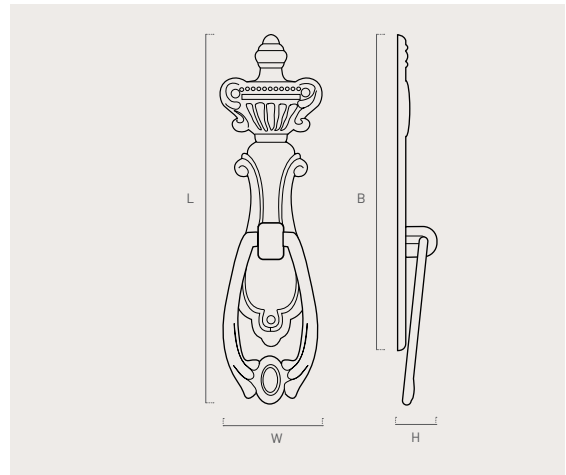

220BBB1

220BPB1

220

zamak

Color	Cod.	Ref.	L	W	H	📦
31	220LT1	220.50.31	50	43	18	12
74	220B1	220.50.74	50	43	18	12
87	220BBB1	220.50.87	50	43	18	12
88	220BPB1	220.50.88	50	43	18	12

Color	Cod.	Ref.	L	W	H	B	📦
74	220A1	220.112.74	112	28	13	96	12