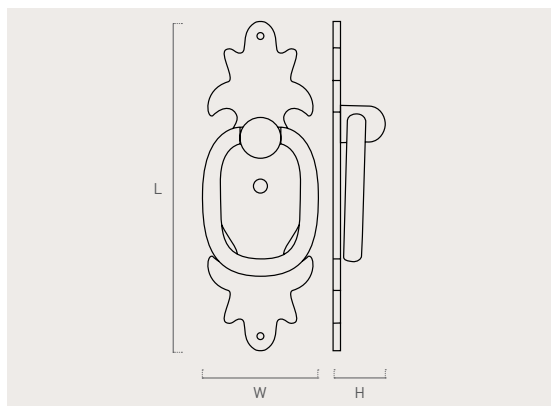

270

zamak

Color	Cod.	Ref.	L	W	H	B	📦
70	2700C	270.115.70	115	53	12	36	12
77	2700N	270.115.77	115	53	12	36	12
80	2700P	270.115.80	115	53	12	36	12

271

zamak

Color	Cod.	Ref.	L	W	H	B	📦
70	2710C	271.115.70	115	47	12	36	12
77	2710N	271.115.77	115	47	12	36	12
80	2710P	271.115.80	115	47	12	36	12

272

zamak

Color	Cod.	Ref.	L	W	H	📦
70	2720C	272.115.70	115	36	14	12
77	2720N	272.115.77	115	36	14	12
80	2720P	272.115.80	115	36	14	12