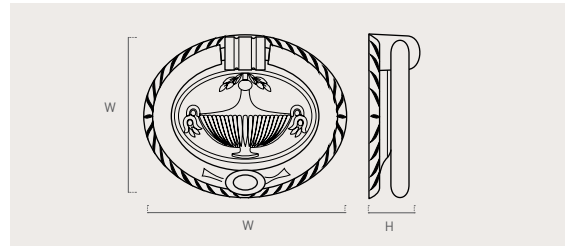

220

zamak

Color	Cod.	Ref.	L	W	H	📦
31	220LT1	220.50.31	50	43	18	12
74	220B1	220.50.74	50	43	18	12
87	220BBB1	220.50.87	50	43	18	12
88	220BPB1	220.50.88	50	43	18	12