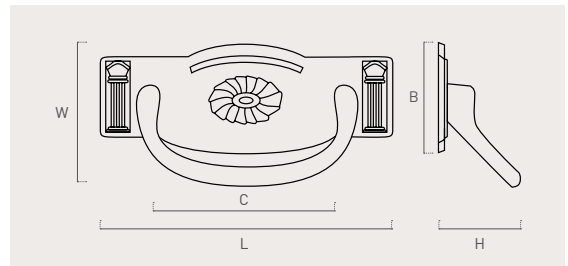

zamak

Color	Cod.	Ref.	L	W	H	
70	2905C	290.48.70	48	18	30	12

277

zamak

Color	Cod.	Ref.	C	L	W	H	B	
	2772C	277.32.70	32	64	32	15	28	12
	2774C	277.64.70	64	94	44	15	36	12

278

zamak

Color	Cod.	Ref.	C	L	W	H	B	
	2782C	278.32.70	32	62	32	15	28	12
	2784C	278.64.70	64	94	44	15	36	12