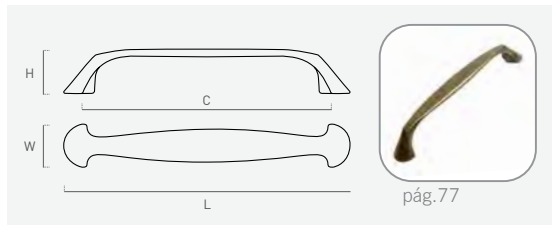

63

zamak

Color	Cod.	Ref.	C	L	W	H	☒
95	63616	63.96.95	96	118	16-20	25	12
	63816	63.128.95	128	150	17-20	25	12