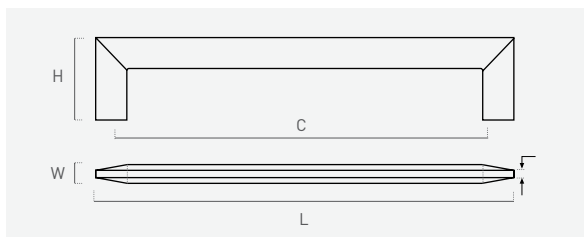

891

zamak

Color	Cod.	Ref.	C	L	W	H	
93	891801	891.128.93	128	193	17	22	12
101	891825	891.128.101	128	193	17	22	12

888

zamak

Color	Cod.	Ref.	C	L	W	H	
93	888001	888.160.93	160	193	17	22	12
101	888025	888.160.101	160	193	17	22	12