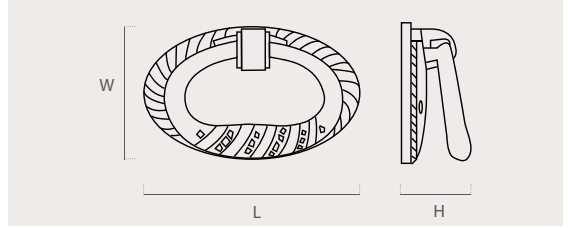

299

zamak

Color	Cod.	Ref.	L	W	H	Icon
(87)	299BB1	299.50.87	50	30	18	

298

zamak

Color	Cod.	Ref.	L	W	H	Icon
(31)	298LT1	298.47.31	46	33	16	
(87)	298BB1	298.47.87	46	33	16	
(88)	298PB1	298.47.88	46	33	16