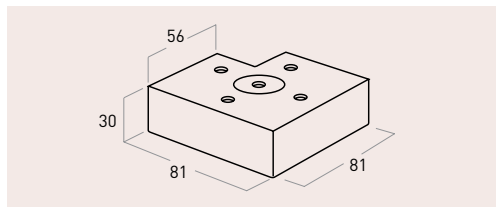

5010

ABS

Color	Cod.	Ref.	H	CS
90	5010AL	5010.30.90	30	16
93	5010CR	5010.30.93	30	16

B5010 (Blister)

90	B5010AL	B5010.30.90	6	
93	B5010CR	B5010.30.93	6