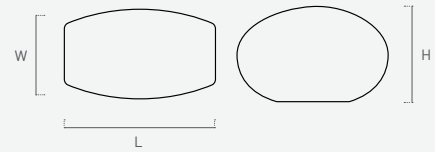

29

zamak

Color	Cod.	Ref.	L	W	H	
	29316	29.30.95	30	12	19	12