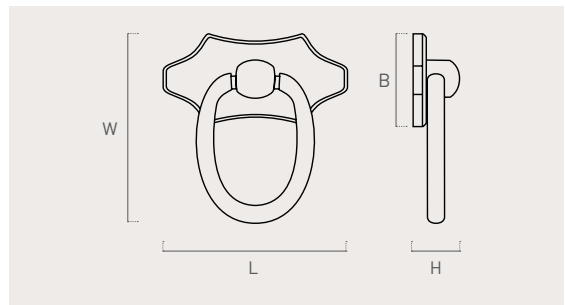

250

zamak

Color	Cod.	Ref.	L	W	H	H	Icon
70	2500C	250.50.70	50	40	12	25	12
77	2500N	250.50.77	50	40	12	25	12