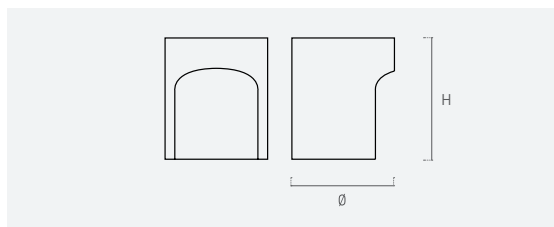

822 acero inox stainless steel

Color	Cod.	Ref.	Ø	H	
95	8222AI	822.20.95	20	23	12
	8227AI	822.25.95	25	28	12

AISI 304