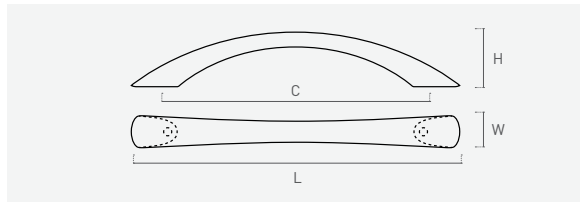

873

zamak

Color	Cod.	Ref.	C	L	W	H	
93	873601	873.96.93	96	140	12	22	12
94	873617	873.96.94	96	140	12	22	12
95	873616	873.96.95	96	140	12	22	12

84

zamak

Color	Cod.	Ref.	C	L	W	H	
94	84817	84.128.94	128	160	11-18	28	12