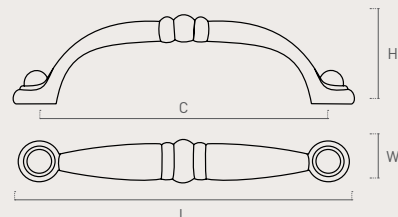

209

zamak

Color	Cod.	Ref.	∅	H	
	209818	209.44.74	44	26	12

209

zamak

Color	Cod.	Ref.	∅	H	
	209918	209.45.74	45	12	12

206

zamak

Color	Cod.	Ref.	∅	H	
	206418	206.40.74	40	12	12

206

zamak

Color	Cod.	Ref.	C	L	W	H	
	206618	206.96.74	96	110	17	31	12