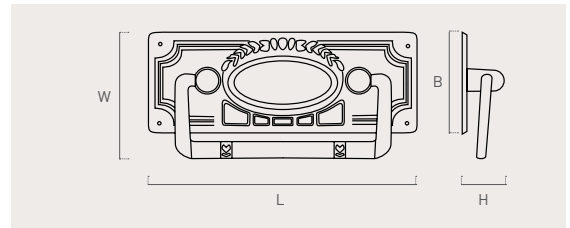

255

zamak

Color	Cod.	Ref.	L	W	H	B	Box
70	2550C	255.85.70	85	40	14	32	12