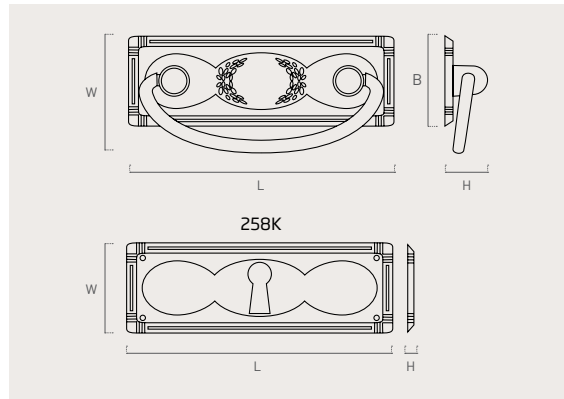

258

zamak

Color	Cod.	Ref.	L	W	H	B	📦
70	2580C	258.96.70	96	45	15	33	12
	2581C	258K.96.70	96	45	2	33	12