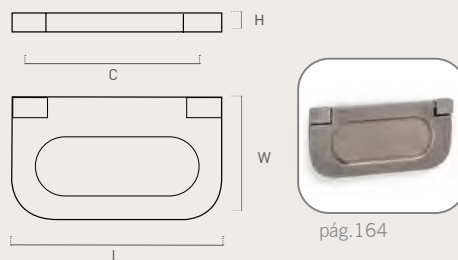

73

zamak

Color	Cod.	Ref.	L	W	H	Icon
73	73218	73.93.74	93	40	21	12

885

zamak

Color	Cod.	Ref.	C	L	W	H	Icon
74	885418	885.64.74	64	75	35	5	12

74

zamak