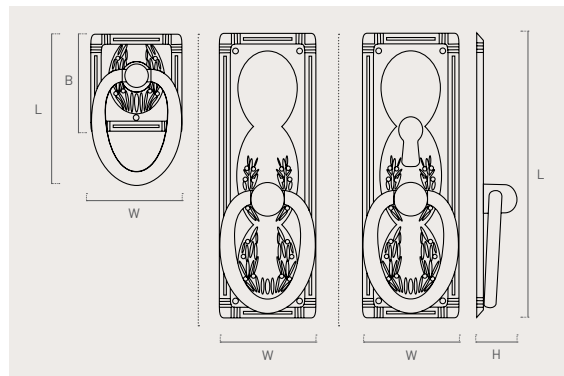

Color	Cod.	Ref.	L	W	H	📦
70	2570C	257.50.70	60	27	12	12

258

zamak

Color	Cod.	Ref.	L	W	H	B	📦
70	2580C	258.96.70	96	45	15	33	12
	2581C	258K.96.70	96	45	2	33	12

259

zamak

Color	Cod.	Ref.	L	W	H	B	📦
	2592C	259.54.70	54	33	14	35	12
70	2590C	259.96.70	96	33	14	L	12
	2591C	259K.96.70	96	33	14	L	12