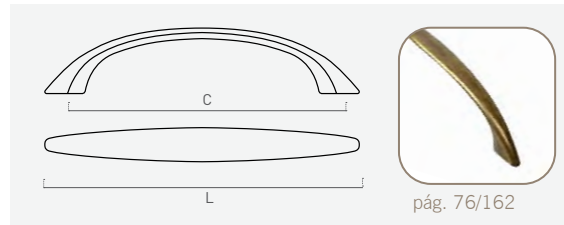

867

zamak

Color	Cod.	Ref.	C	L	W	H	
81	867619	867.96.81	96	127	12	24	12
	867819	867.128.81	128	158	12	24	12

50 S

zamak

Color	Cod.	Ref.	C	L	W	H	
96	50603	50.96.96	96	126	15	25	12
	50803	50.128.96	128	160	15	23	12