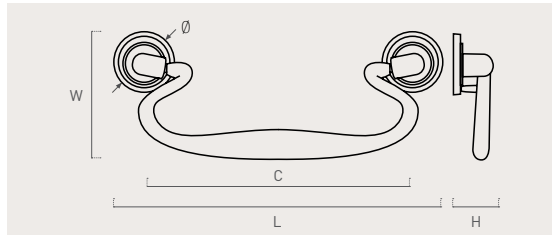

zamak

Color	Cod.	Ref.	L	W	H	
74	210718	210.67.74	67	22	23	12

208

zamak

Color	Cod.	Ref.	C	L	W	H	
74	208418	208.64.74	64	75	35	21	12

232

zamak

Color	Cod.	Ref.	C	L	W	H	Ø	
 73	2324C	232.64.73	64	86	41	13	22	12
	2326C	232.96.73	96	115	41	13	22	12
 80	2326P	232.96.80	96	115	41	13	22	12