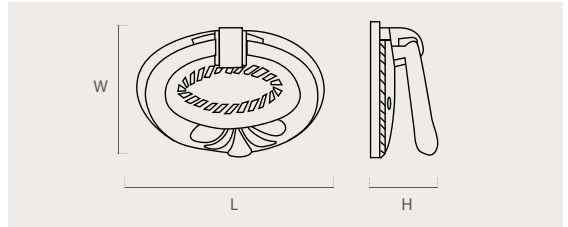

299

zamak

Color	Cod.	Ref.	L	W	H	Icon
(87)	299BB1	299.50.87	50	30	18	

298

zamak

Color	Cod.	Ref.	L	W	H	Icon
(31)	298LT1	298.47.31	46	33	16	
(87)	298BB1	298.47.87	46	33	16	
(88)	298PB1	298.47.88	46	33	16	

298BB1