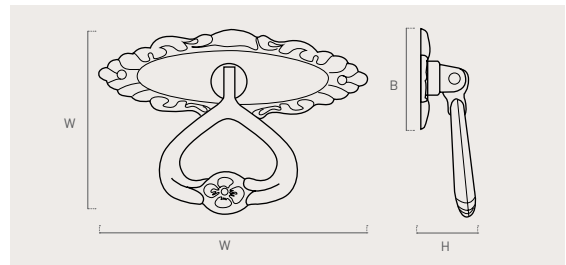

221

zamak

Color	Cod.	Ref.	L	W	H	B	📦
74	221C1	221.77.74	77	53	17	26	12