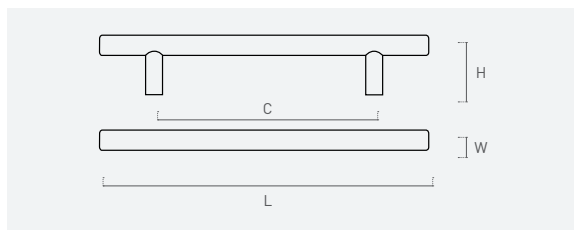

65G

acero inox stainless steel