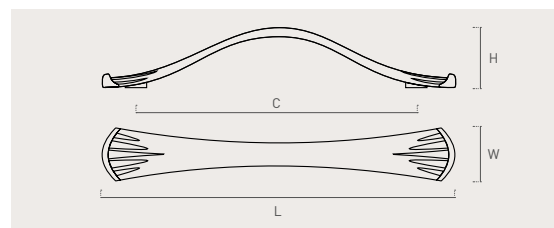

Color Cod. Ref. L W H
 74 202718 202.25.74 28 28 20 12

Color Cod. Ref. C L W H
 74 202618 202.96.74 96 139 18 22 12

205

zamak

Color Cod. Ref. C L W H
 74 205818 205.128.74 128 152 19 21 12

75

zamak

Color	Cod.	Ref.	C	L	W	H	
72	75615	75.96.72	96	112	15	30	12