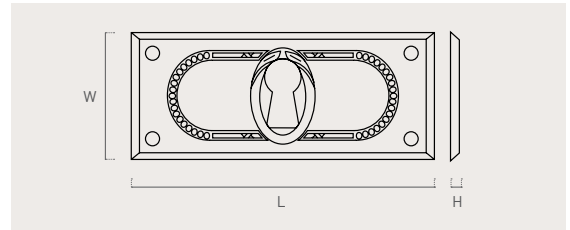

Color	Cod.	Ref.	L	W	H	B	Icon
73	2442C	244.30.73	30	40	11	31	12

245

zamak

Color	Cod.	Ref.	L	W	H	B	Icon
73	2452C	245.68.73	68	38	11	29	12
	2453C	245.97.73	97	45	11	35	12

246

zamak

Color	Cod.	Ref.	L	W	H	Box
73	2462C	246.64.73	64	28	4	12