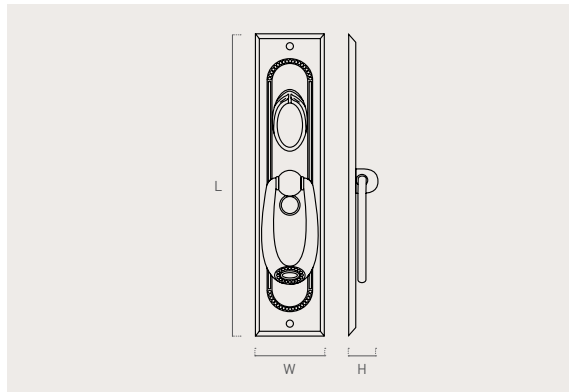

237

zamak

Color	Cod.	Ref.	C	L	W	H	
73	2377C	237.107.73	98	107	29	13	12
80	2377P	237.107.80	98	107	29	13	12

238

zamak

Color	Cod.	Ref.	C	L	W	H	
73	2387C	238.107.73	98	107	29	13	12
80	2387P	238.107.80	98	107	29	13	12

242

zamak

Color	Cod.	Ref.	L	W	H	
73	2420C	242.110.73	110	25	13	12