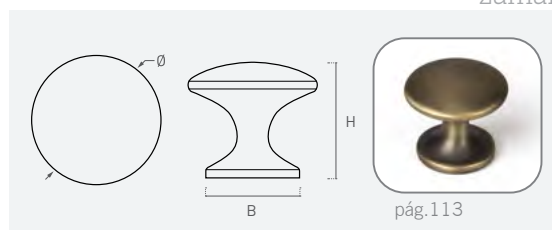

25

zamak

Color	Cod.	Ref.	Ø	H	B	
94	25317	25.30.94	30	27	22	12
95	25316	25.30.95	30	27	22	12