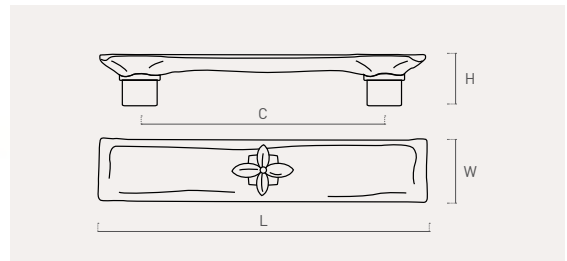

240

zamak

Color	Cod.	Ref.	C	L	W	H	
	2404C	240.64.73	64	94	25	21	12
	2406C	240.96.73	96	130	25	21	12
	2404P	240.64.80	64	94	25	21	12
	2406P	240.96.80	96	130	25	21	12