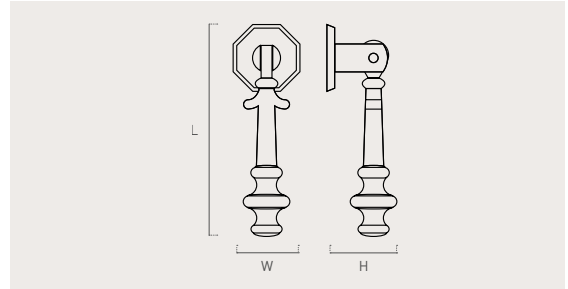

210

zamak

Color	Cod.	Ref.	L	W	H	
74	210718	210.67.74	67	22	23	12