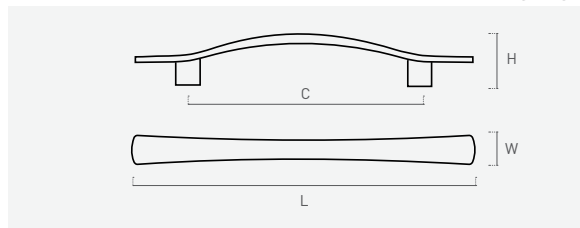

873

zamak

Color	Cod.	Ref.	C	L	W	H	
93	873601	873.96.93	96	140	12	22	12
94	873617	873.96.94	96	140	12	22	12
95	873616	873.96.95	96	140	12	22	12