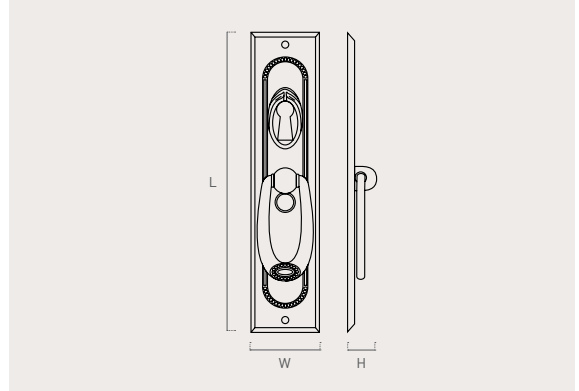

242

zamak

Color	Cod.	Ref.	L	W	H	
73	2420C	242.110.73	110	25	13	12

242 K

zamak

Color	Cod.	Ref.	L	W	H	Icon
73	2421C	242K.110.73	110	25	13	12

244

zamak