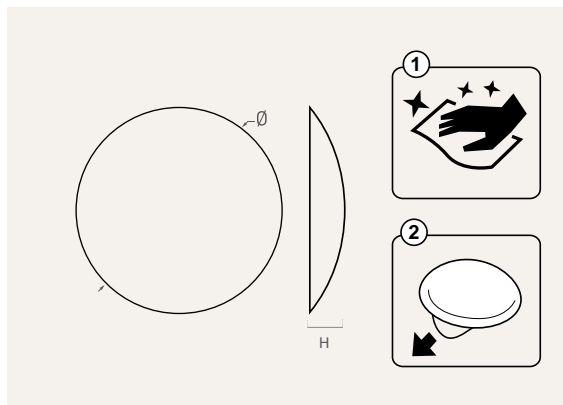

720

abs

Color	Cod.	Ref.	Ø	H	⊠
03	720BL	720.60.03	60	13	12
05	720MA	720.60.05	60	13	12
21	720BE	720.60.21	60	13	12

Adhesivo extra fuerte
Garantía 100%

AISI 304