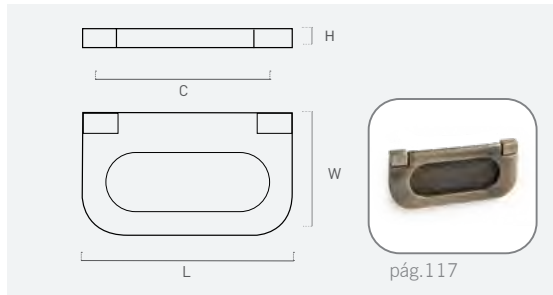

61

zamak

Color	Cod.	Ref.	C	L	W	H	
92	61602	61.96.92	96	128	11	24	12

72

zamak

Color	Cod.	Ref.	C	L	W	H	
92	72402	72.64.92	64	89	30	22	12

885

zamak