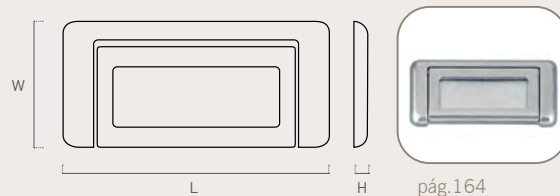

73

zamak

Color	Cod.	Ref.	L	W	H	Icon
73	73218	73.93.74	93	40	21	12

885

zamak

Color	Cod.	Ref.	C	L	W	H	Icon
74	885418	885.64.74	64	75	35	5	12

74

zamak