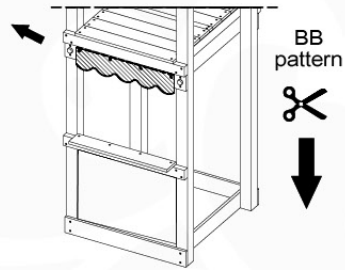

13-2

Marked - P05 - 8-3-2021 - v3

13-3

EXAMPLE PATTERN
BEISPIELVORLAGE FÜR MARKISE
SCHEMA SUGGÈRE DE DÉCOUPE POUR AUVENT
VOORBEELDSJABLOON LUIFEL

Marked - P06 - 8-3-2021 - v3

! Scale of print may not be accurate.
Druckformat kann abweichen.
Les tailles imprimées peuvent varier.
Printformaat kan afwijken.