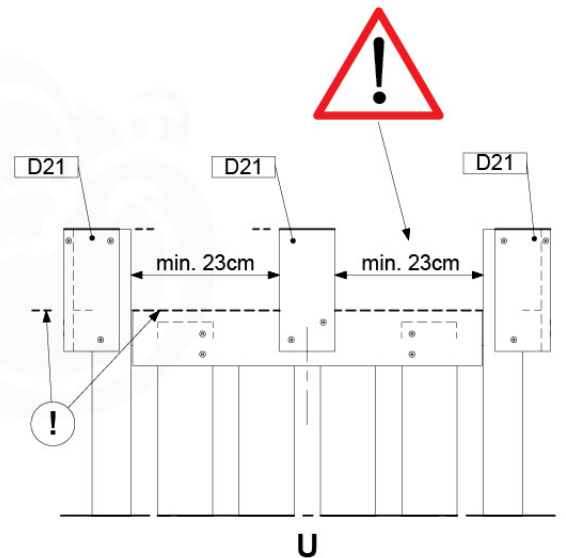

14 Roof Lookout

RF06

(194_112)

	PartNo	PartName	QTY.
Hardware Pack 100_610	002_219	Gap Point Screw T25 - 5x30	32
Wood	D21	Board 210 mm	10
	D60	Board 600 mm	2

Roof Lookout - P02 - 3-8-2021 - v3

14-1