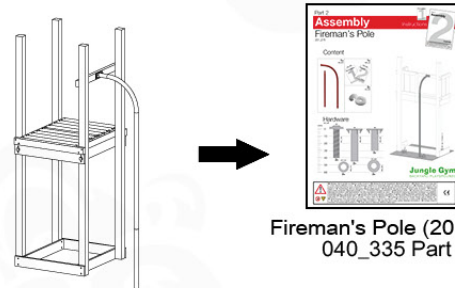

21-1

Fireman's Pole (201_275)
040_335 Part 2