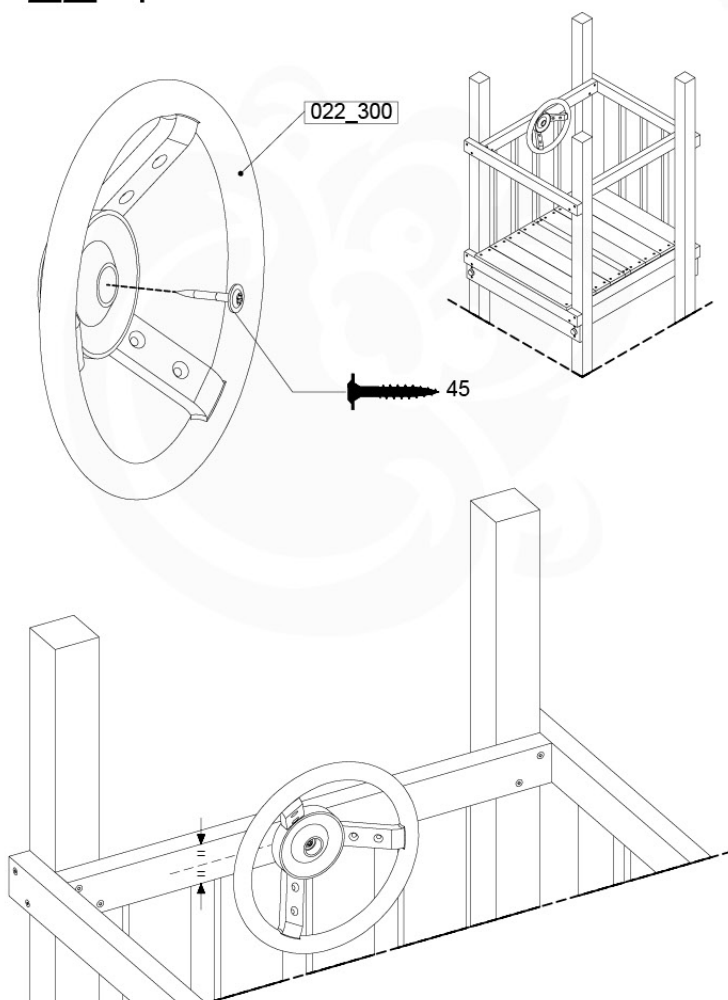

22 Accessories

AC01

(194_119)

	PartNo	PartName	QTY.
Hardware Pack 100_617	001_406	Stealth Screw 8x45	1
	002_041	Dome head screw 4.5 x 20 mm	3
	002_042	Dome head screw 3.5 x 13mm	4
	002_219	Gap Point Screw T25 - 5x30	2
Other	022_300	Steering Wheel	1
	022_800	Rail P/T 105	1
	022_910	Sandpad	1
	103_901	Logo ID Plate	1
	104_107	Tool Set Climbing Units	1
	120_024	Tower Flag	1
	122_302	Telescope	1

Accessory set - P02 - 29-9-2021 - 14

22-1