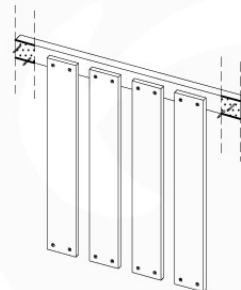

08 Balustrade (1x)

BL01