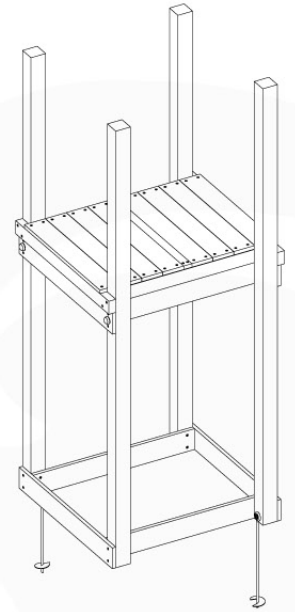

10 Base Tower

BT01

(194_100)

	PartNo	PartName	QTY.
Hardware Pack 100_600	001_406	Stealth Screw 8x45	6
	002_220	Gap Point Screw T25 - 5x45	72
	002_223	Gap Point Screw T25 - 5x80	16
Other	007_001	Ground-anchor	2
Hardware Pack 100_600	022_31x	bpc-base version 3	4
	022_84x	bpc cover	4
Wood	A200	Post 70x70 L2000	4
	C74	Beam 740 mm	4
	D60	Board 600 mm	10
	D74	Board 740 mm	8

Base Tower - P02 - BT01 - 18-12-2020 - v3.0