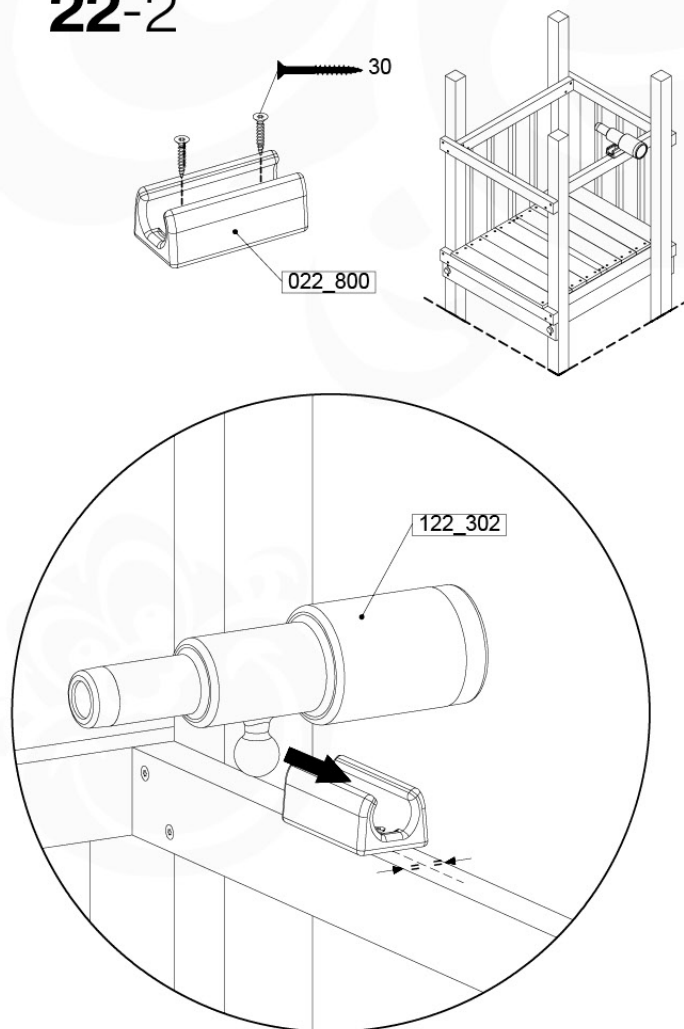

22-2

Accessory set - P03 - 29-9-2021 - 14