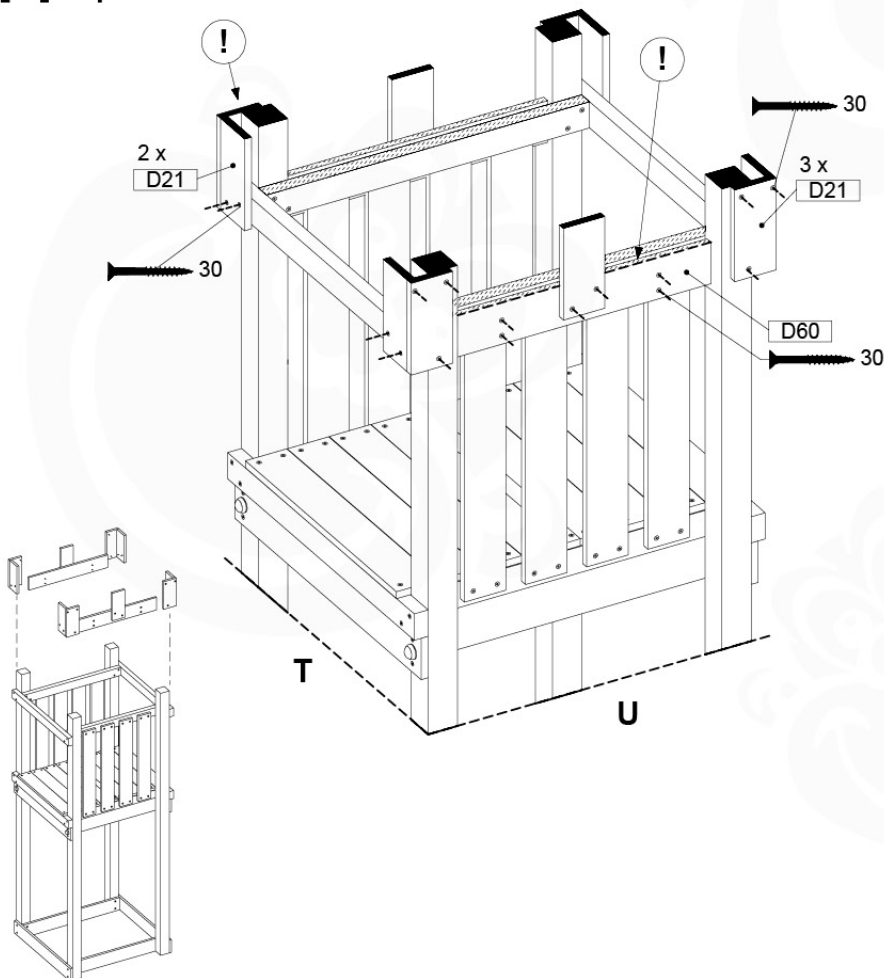

14 Roof Lookout

RF06

(194_112)

	PartNo	PartName	QTY.
Hardware Pack 100_610	002_219	Gap Point Screw T25 - 5x30	32
Wood	D21	Board 210 mm	10
	D60	Board 600 mm	2

Roof Lookout - P02 - 3-8-2021 - v3

14-1