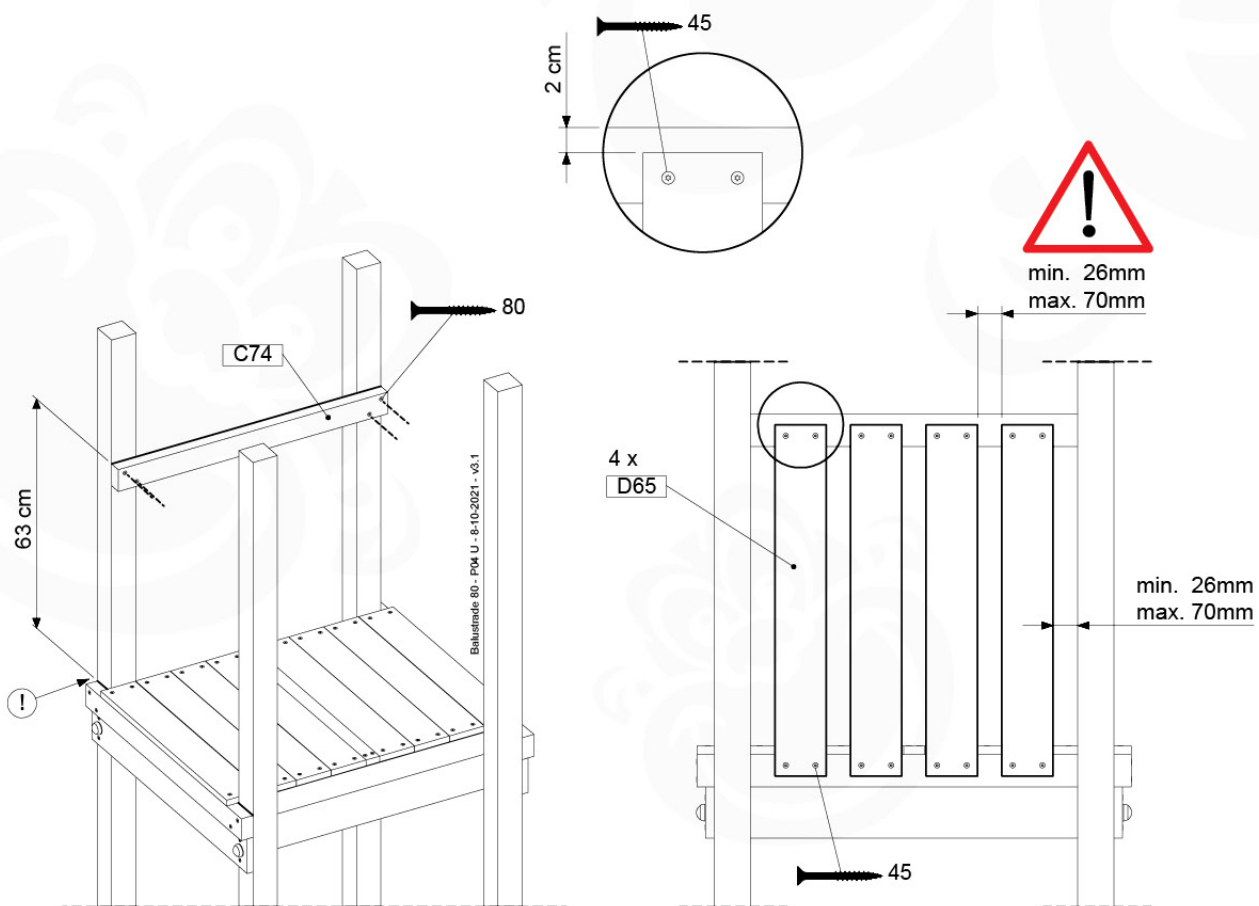

08 Balustrade (1x)

BL01

(194_101)

	PartNo	PartName	QTY.
Hardware Pack 100_601	002_220	Gap Point Screw T25 - 5x45	16
	002_223	Gap Point Screw T25 - 5x80	4
Wood	C74	Beam 740 mm	1
	D65	Board 650 mm	4

Balustrade 80 - PO2 U - 8-10-2021 - v3.1

08-1