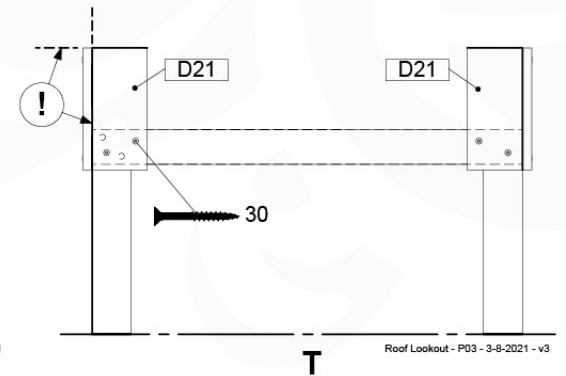

14 Roof Lookout

RF06

(194_112)

	PartNo	PartName	QTY.
Hardware Pack 100_610	002_219	Gap Point Screw T25 - 5x30	32
Wood	D21	Board 210 mm	10
	D60	Board 600 mm	2

Roof Lookout - P02 - 3-8-2021 - v3

14-1