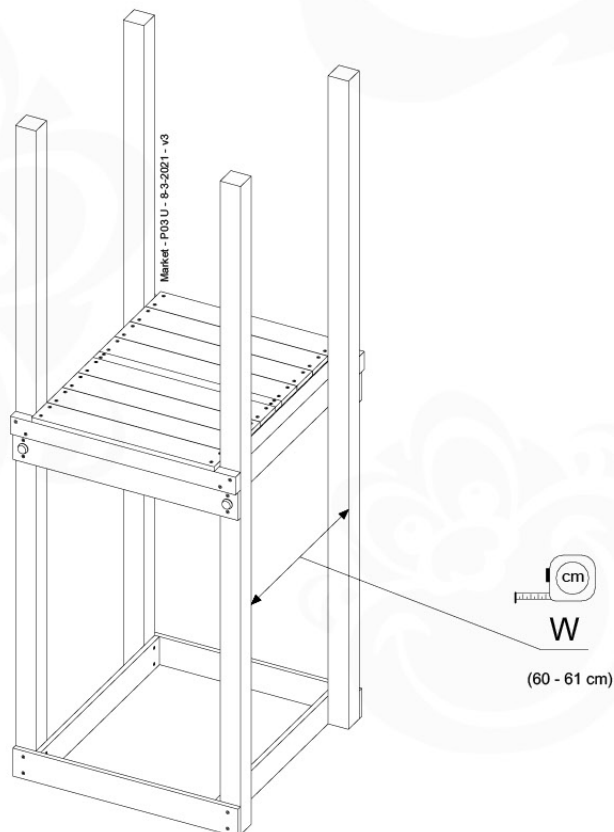

13 Market

MT01

(194_113)

	PartNo	PartName	QTY.
Hardware Pack 100_611	002_220	Gap Point Screw T25 - 5x45	4
	002_223	Gap Point Screw T25 - 5x80	4
	002_308	Gap Point Screw T25 - 5x20	8
	023_031	Finishing Washer GPS 5.0	8
Other	123_220	Canvas sheet 735x1365	1
Wood	C74	Beam 740 mm	1
	D60	Board 600 mm	1

Market - P02 - 8-3-2021 - v3

13-1