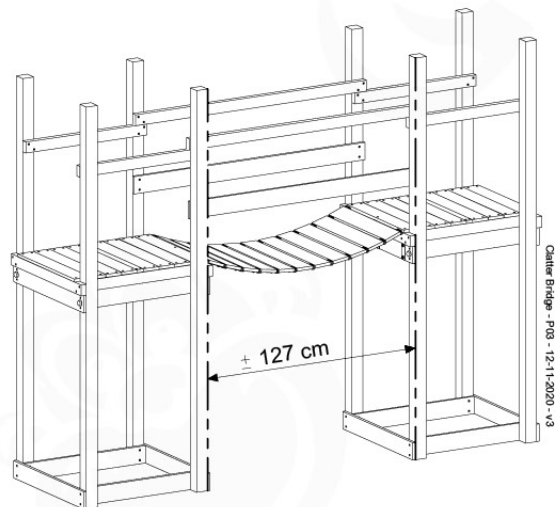

15 Clatter Bridge

CB01

(194_116)

	PartNo	PartName	QTY.
Hardware Pack 100_614	002_036	16mm Pan Head Tapping Screw T25	72
	002_220	Gap Point Screw T25 - 5x45	10
	002_223	Gap Point Screw T25 - 5x80	12
	003_034	M6 Washer	72
Other	022_911	Bridge Spacer	26
	121_114	BridgeLink Strap 210cm	3
Wood	C141	Beam 1410 mm	2
	D60	Board 600 mm	12
	D141	Board 1410 mm	2

Clatter Bridge - P02 - 12-11-2020 - v3

15-1