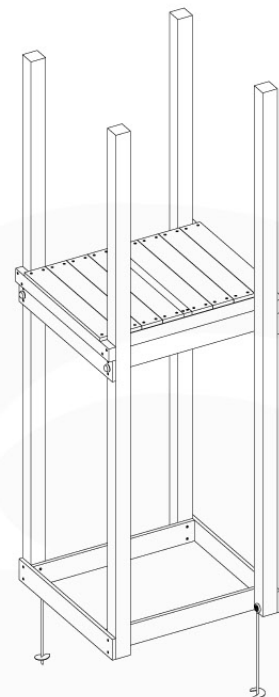

07 Base Tower

BT06

(194_100)

	PartNo	PartName	QTY.
Hardware Pack 100_600	001_406	Stealth Screw 8x45	6
	002_220	Gap Point Screw T25 - 5x45	72
	002_223	Gap Point Screw T25 - 5x80	16
Other	007_001	Ground-anchor	2
Hardware Pack 100_600	022_31x	bpc-base version 3	4
	022_84x	bpc cover	4
Wood	A240	Post 70x70 L2400	4
	C74	Beam 740 mm	4
	D60	Board 600 mm	10
	D74	Board 740 mm	8

Base Tower - P07 - BT06 - 18-12-2020 - v3.0