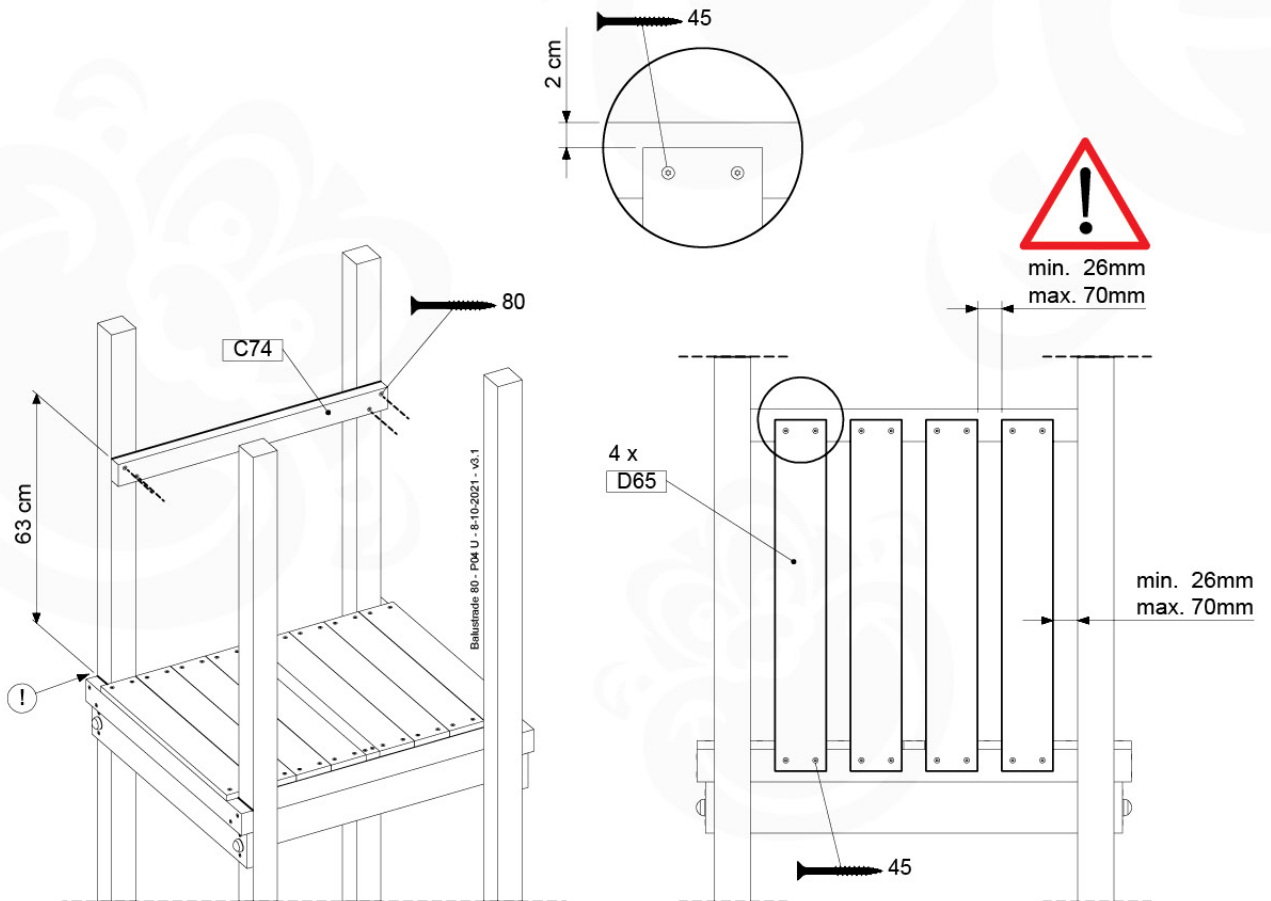

11 Balustrade (2x)

BL01

(194_101)

	PartNo	PartName	QTY.
Hardware Pack 100_601	002_220	Gap Point Screw T25 - 5x45	16
	002_223	Gap Point Screw T25 - 5x80	4
Wood	C74	Beam 740 mm	1
	D65	Board 650 mm	4

Balustrade 80 - PO2 U - 8-10-2021 - v3.1

11-1