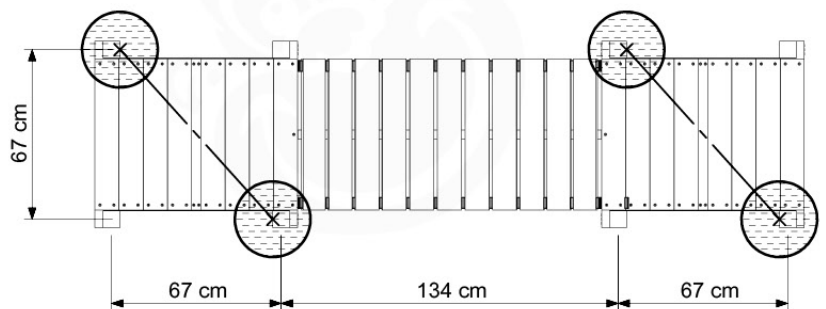

# 18 Ground Anchors

GA03

Parts:

Assembly Package Tower  
194\_100

45

007\_001

Tower Anchors - P04 - 3.9.2021 - 03