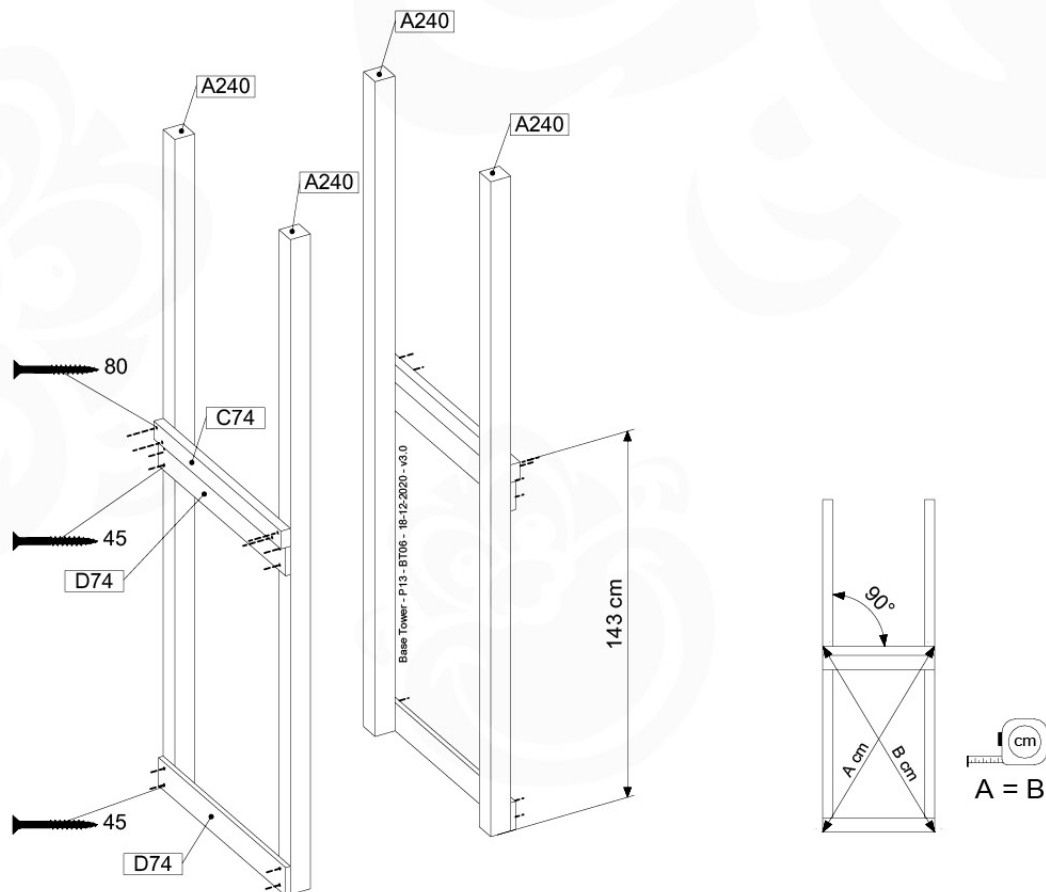

07 Base Tower

BT06

(194_100)

	PartNo	PartName	QTY.
Hardware Pack 100_600	001_406	Stealth Screw 8x45	6
	002_220	Gap Point Screw T25 - 5x45	72
	002_223	Gap Point Screw T25 - 5x80	16
Other	007_001	Ground-anchor	2
Hardware Pack 100_600	022_31x	bpc-base version 3	4
	022_84x	bpc cover	4
Wood	A240	Post 70x70 L2400	4
	C74	Beam 740 mm	4
	D60	Board 600 mm	10
	D74	Board 740 mm	8

Base Tower - P07 - BT06 - 18-12-2020 - v3.0

07-1