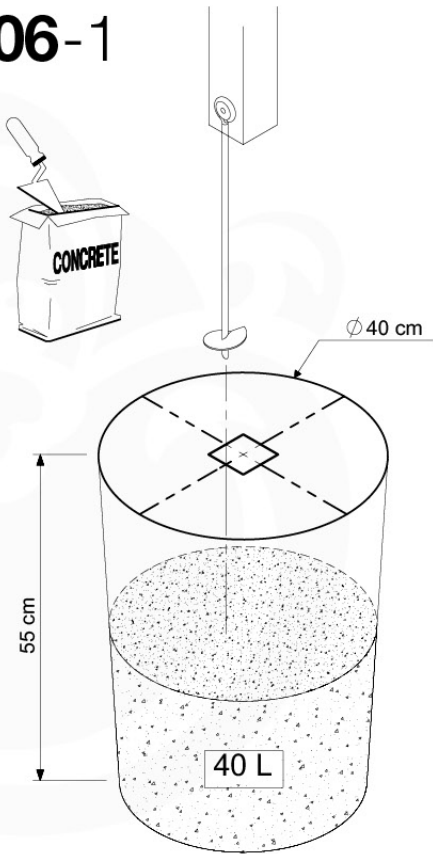

06 Playground Foundation

FD03

06-1

Foundation Plan - P04 - 2/21-1-2020 - v8