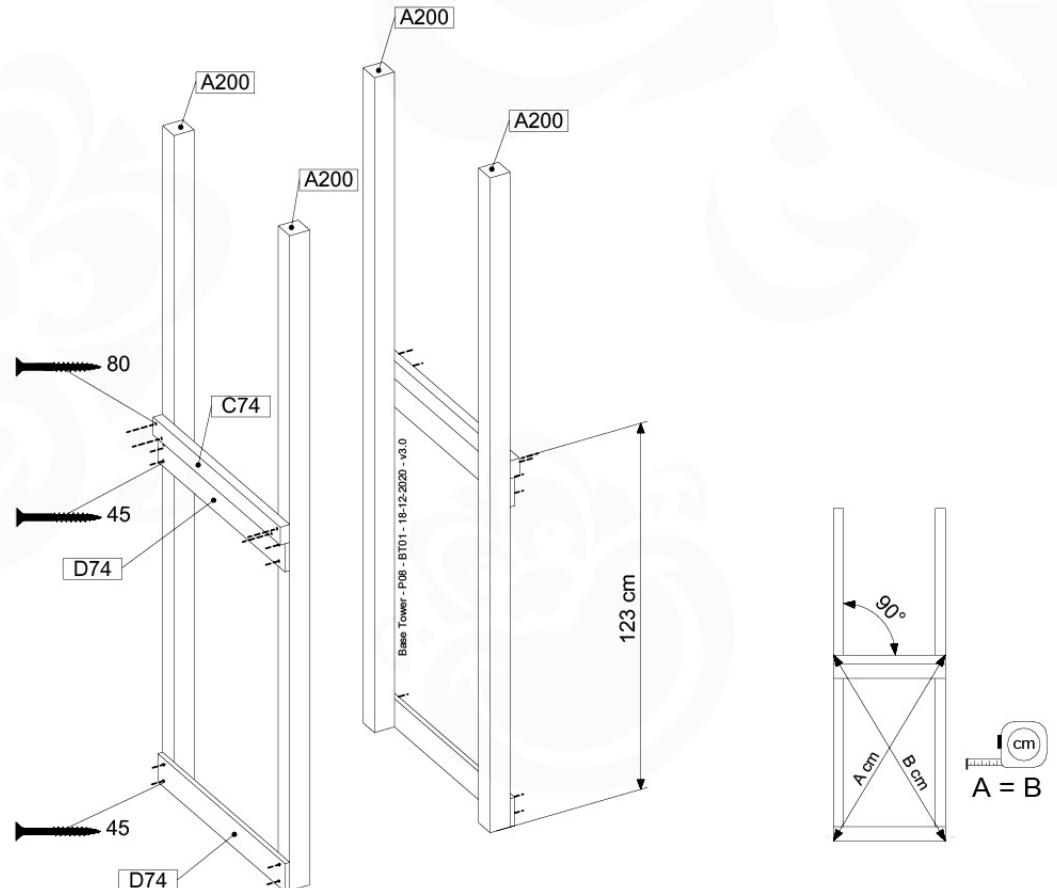

10 Base Tower

BT01

(194_100)

	PartNo	PartName	QTY.
Hardware Pack 100_600	001_406	Stealth Screw 8x45	6
	002_220	Gap Point Screw T25 - 5x45	72
	002_223	Gap Point Screw T25 - 5x80	16
Other	007_001	Ground-anchor	2
Hardware Pack 100_600	022_31x	bpc-base version 3	4
	022_84x	bpc cover	4
Wood	A200	Post 70x70 L2000	4
	C74	Beam 740 mm	4
	D60	Board 600 mm	10
	D74	Board 740 mm	8

Base Tower - P02 - BT01 - 18-12-2020 - v3.0

10-1