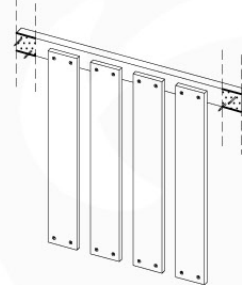

# 11 Balustrade (2x)

BL01

( 194\_101 )

	PartNo	PartName	QTY.
Hardware Pack 100_601	002_220	Gap Point Screw T25 - 5x45	16
	002_223	Gap Point Screw T25 - 5x80	4
Wood	C74	Beam 740 mm	1
	D65	Board 650 mm	4

Balustrade 80 - PO2 U - 8-10-2021 - v3.1