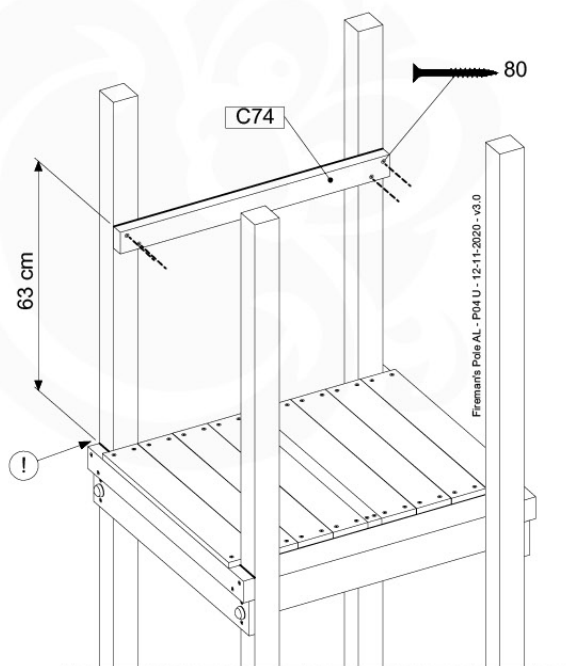

21-1

Fireman's Pole (201_275)
040_335 Part 2