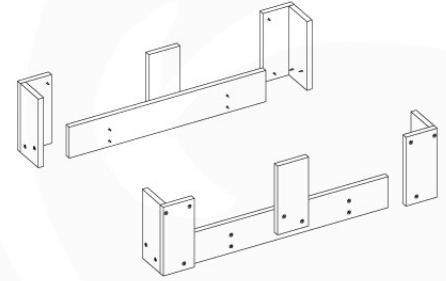

# 14 Roof Lookout

RF06

( 194\_112 )

	PartNo	PartName	QTY.
Hardware Pack 100_610	002_219	Gap Point Screw T25 - 5x30	32
Wood	D21	Board 210 mm	10
	D60	Board 600 mm	2

Roof Lookout - P02 - 3-8-2021 - v3