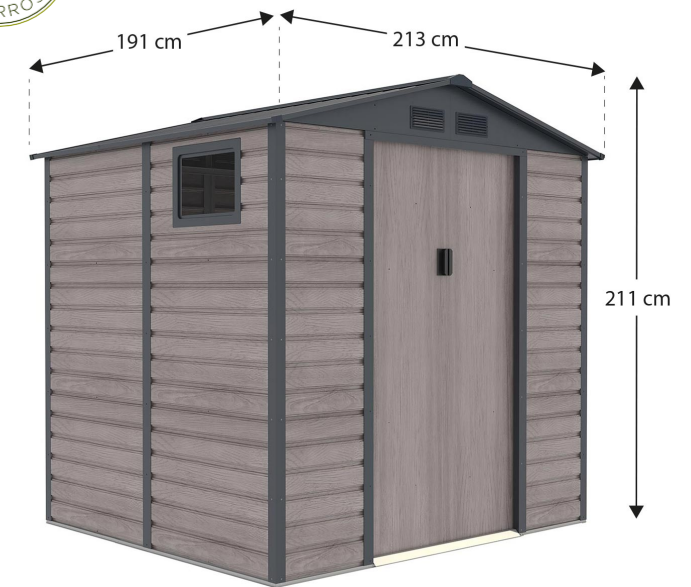

The material its **structure is made of zinc-plated steel and on its walls and roofs it is galvanised steel.** So, ideal for withstanding extreme temperatures both in summer and in winter and very resistant to corrosion when there is humidity or inclement weather This shed will be part of your home for a long time. You'll have a **15-year corrosion-proofing warranty!** Now all you have to do is to find a smooth, well-levelled surface to set it up. **Its horizontal panels make it more stable and resistant** than other sheds. Yes, **it needs assembly which is why it includes screws.** Its door is **extra large.** So, you can put large things in it easily. It also has **preinstallation to place a padlock** and make your shed even more private.

From now on your garden will have more square metres available. Because **when everything is in its place, your life gains space.**

Specifications

- Material walls and roof: 0.25 mm galvanised steel panels.
- Material structure: 0.5 - 0.8 mm zinc-plated steel
- Exterior dimensions: 213 x 191 x 211 cm
- PC window
- Gabled roof.
- Roof surface area: 4.07 m²
- 4 air vents.
- Interior dimensions: 203 x 181 cm
- Weight: 53,50 Kg
- Door dimensions: 96 x 181 cm
- Preinstallation for padlock (padlock not included)
- Includes screws and fastenings.
- Does not include floor.
- Certificates: CE, REACH, BSCI

Packaging

191 x 71.5 x 13 cm

69 kg. Gross.

Gardiun

Textura imitación madera
Imitation wood texture