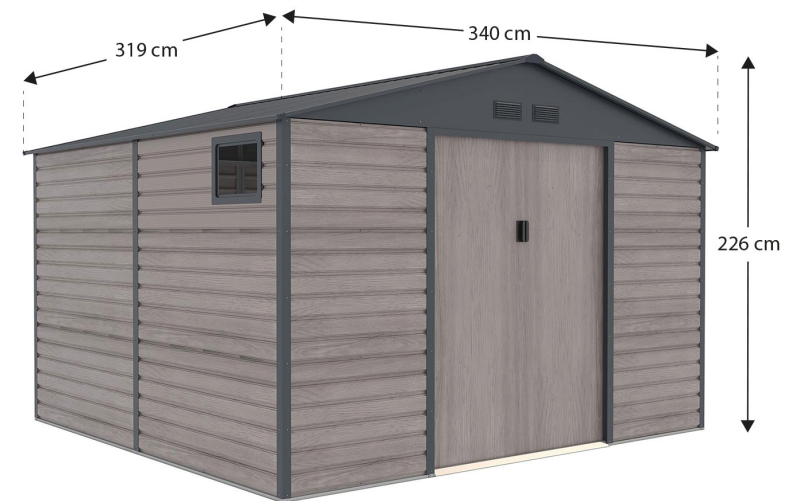

The material its **structure is made of is zinc-plated steel and on its walls and roofs it is galvanised steel.** So, ideal for withstanding extreme temperatures both in summer and in winter and very resistant to corrosion when there is humidity or inclement weather. This shed will be part of your home for a long time. You'll have a **15-year corrosion-proofing warranty!** Now all you have to do is to find a smooth, well-levelled surface to set it up. **Its horizontal panels make it more stable and resistant** than other sheds. Yes, **it needs assembly which is why it includes screws.** Its **door is extra large.** So, you can put large things in it easily. It also has **preinstallation to place a padlock** and make your shed even more private.

From now on your garden will have more square metres available. Because **when everything is in its place, your life gains space.**

Specifications

- Material walls and roof: 0.25 mm galvanised steel panels
- Material structure: 0.5 - 0.8 mm zinc-plated steel
- Exterior dimensions: 340 x 319 x 226 cm
- PC window
- Gabled roof.
- Roof surface area: 10.85 m²
- 4 air vents. Interior dimensions: 330 x 309 cm
- Weight: 112 Kg
- Door dimensions: 138 x 181 cm Preinstallation for padlock
- (padlock not included) Includes screws and fastenings.
- Does not include floor.
- Certificates: CE, REACH, BSCI

Packaging

Package 1

83 kg Gross.

188 x 79 x 12 cm

Package 2:

37 kg. Gross.

192 x 25.5 x 19 cm

Gardiun
SPACES TO ENJOY

Textura imitación madera
Imitation wood texture