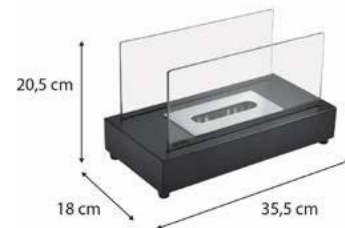

SPECIFICATIONS

- Structure material: steel, tempered glass
- Dimensions: 35.5 x 18 x 20.5 cm
- Glass dimension: 31 x 18 x 0.5 cm
- Weight: 3 Kg
- Burner: 18.3 x 9.3 x 5 cm
- Combustion time/deposit: 500 ml - 120'
- Heat capacity: 1.56 KW/h

PACKAGING

1 package / 3.5 kg. Gross

37.5 x 24.5 x 14.5 cm

GRAPHIC MATERIAL

DOWNLOAD