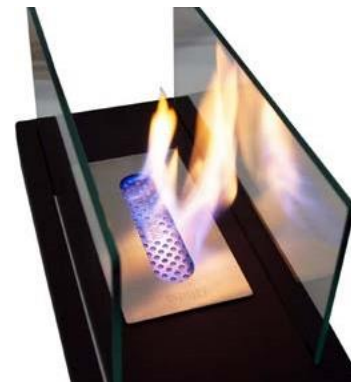

Tabletop bioethanol fireplaces

Etna

SKU: KTE0010

EAN: 8445401009368

KEKAI combines experience, design and warmth in all its products, adapting to each space so that you always feel at home.

If you love watching how the flames of fire dance for hours but you live in a flat or an apartment, a **bioethanol fireplace is the perfect solution.**

The “Etna” model will heat the decorative atmosphere of your home with **real fire on a stainless-steel burner protected by tempered safety glass.**

Place this elegant bioethanol fireplace on a table in the living room, dining room, kitchen or even on a table on the terrace. **It is weather resistant and you can use it both inside and outside the home.**

It is easy to move and of course it does not require any prior installation. **It comes with a manual fire extinguisher.**

No ashes, no smoke, no odours and completely ecological.

A very clean way to have a fireplace, which in itself is already a decorative piece, to enjoy the hypnotic effect of fire whenever you want.

SPECIFICATIONS

- Structure material: steel, tempered glass
- Dimensions: 35.5 x 18 x 20.5 cm
- Glass dimension: 31 x 18 x 0.5 cm
- Weight: 3 Kg
- Burner: 18.3 x 9.3 x 5 cm
- Combustion time/deposit: 500 ml - 120'
- Heat capacity: 1.56 KW/h

PACKAGING

1 package / 3.5 kg. Gross

37.5 x 24.5 x 14.5 cm

GRAPHIC MATERIAL

DOWNLOAD