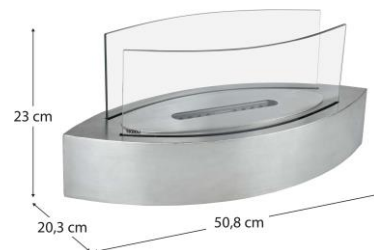

SPECIFICATIONS

- Structure material: steel, tempered glass
- Dimensions: 50.8 x 20.3 x 23 cm
- Glass dimension: 35 x 17 cm
- Weight: 4.02 Kg
- Burner: 33 x 12 x 8 cm
- Combustion time/deposit: 1000 ml - 150'
- Heat capacity: 2.7 KW/h

PACKAGING

1 package / 5 kg. Gross

54 x 24 x 22 cm

GRAPHIC
MATERIAL

DOWNLOAD