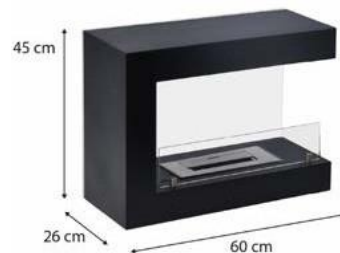

SPECIFICATIONS

- Structure material: steel, tempered glass
- Dimensions: 60 x 26 x 45 cm
- Glass dimension: 60 x 45 x 0.5 cm / 50 x 10.5 x 0.5 cm
- Weight: 15.4 Kg
- Burner: 30 x 12.5 x 8.5 cm
- Combustion time/deposit: 1500 ml - 210'
- Heat capacity: 2.68 KW/h

PACKAGING

1 package / 17.4 kg. Gross

67 x 52 x 32 cm

GRAPHIC MATERIAL

DOWNLOAD